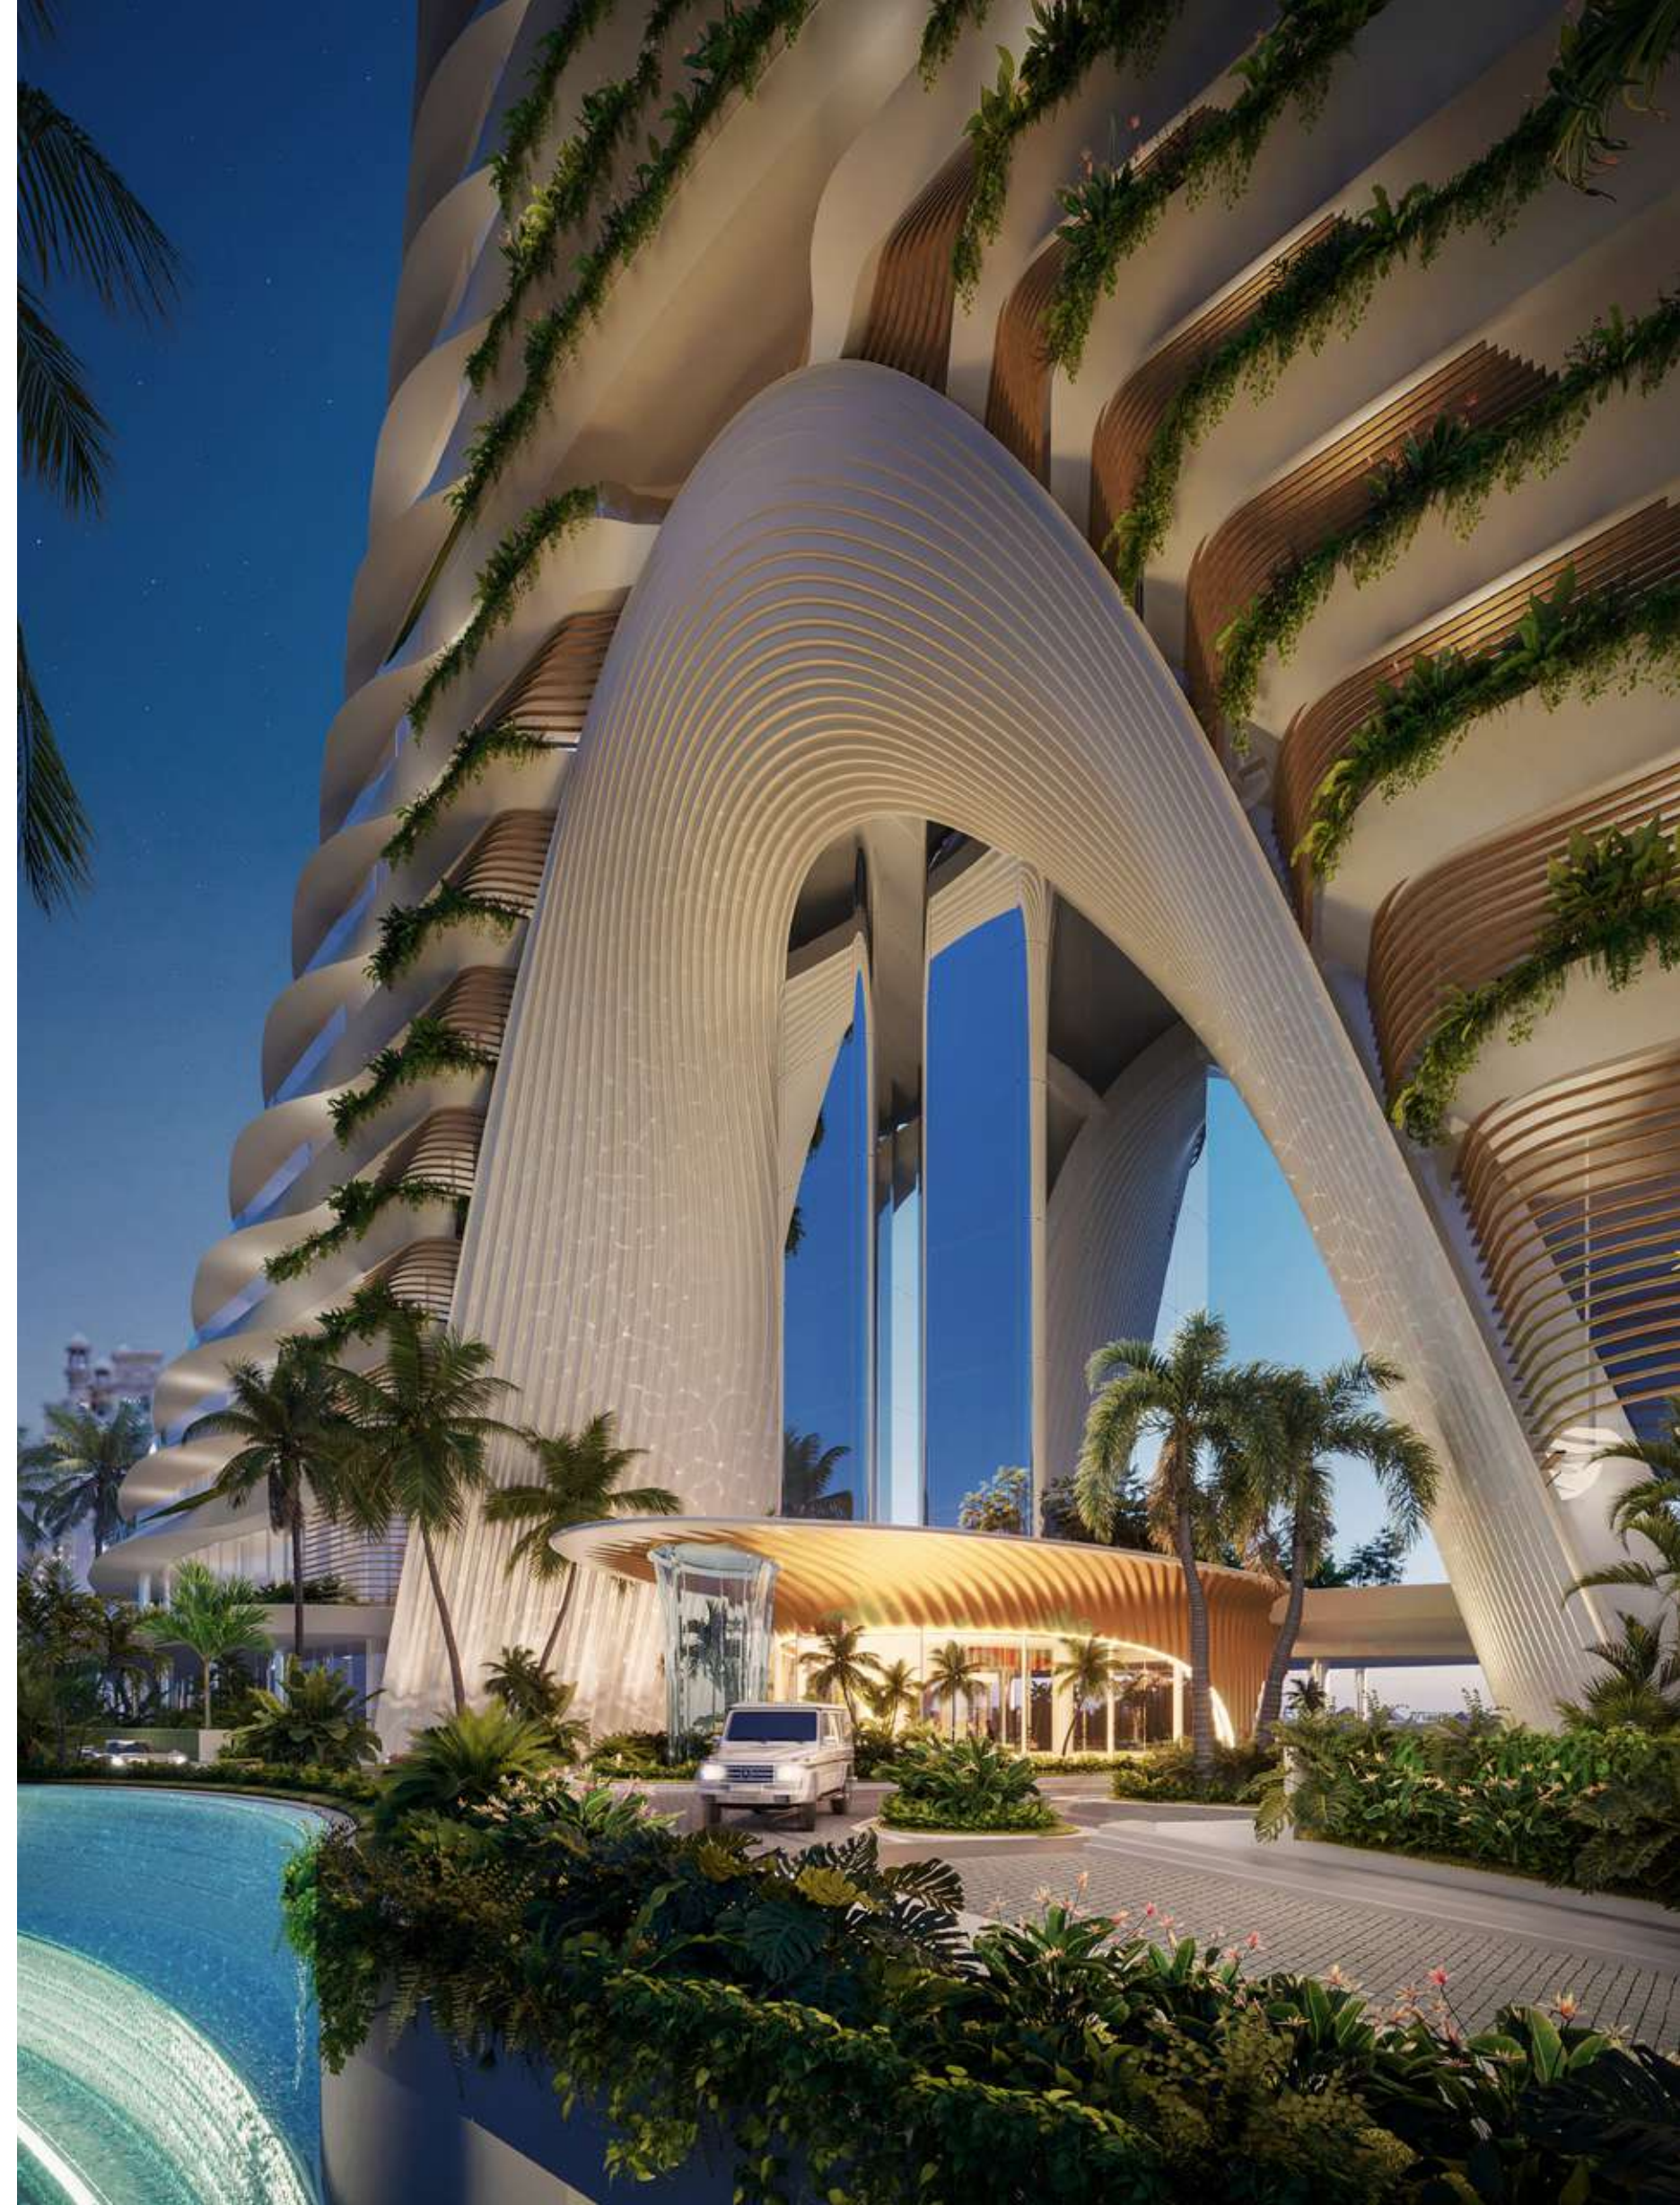

THE MASTERPIECE
WITH THE GRANDEST *of*
ENTRANCES

A grand entrance that opens up a gateway to an exclusive community and a dawn of new cosmopolitan mode of living.