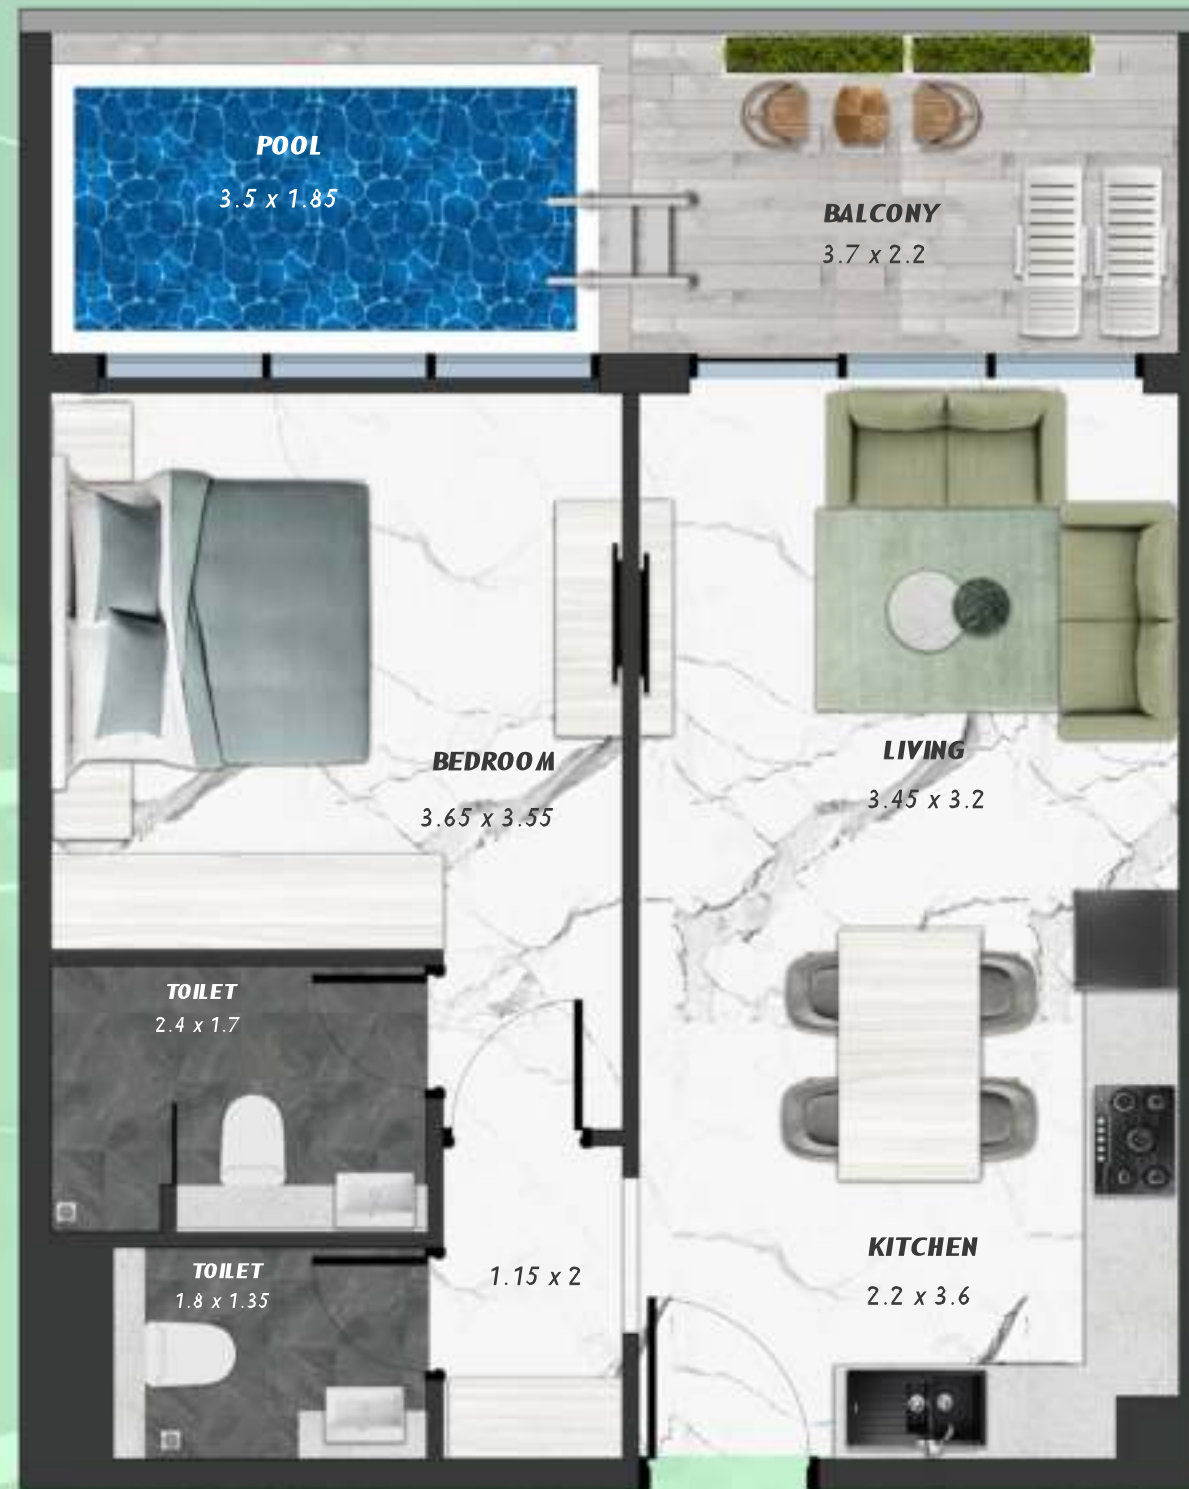

KEYPLAN 3RD FLOOR

STUDIO WITH POOL
307

NET AREA
445.30 Sqf

SAMANA
Ivy Gardens

KEYPLAN 3RD FLOOR

1 BEDROOM WITH POOL
308

NET AREA
731.84 Sqf

SAMANA *Ivy Gardens*