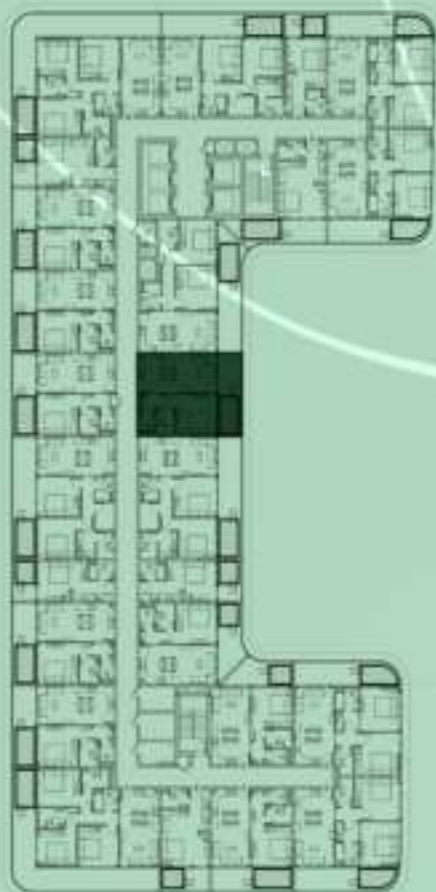

SAMANA *Ivy Gardens*

KEYPLAN 12TH FLOOR

1 BEDROOM WITH POOL
1224

NET AREA
728.93 Sqf