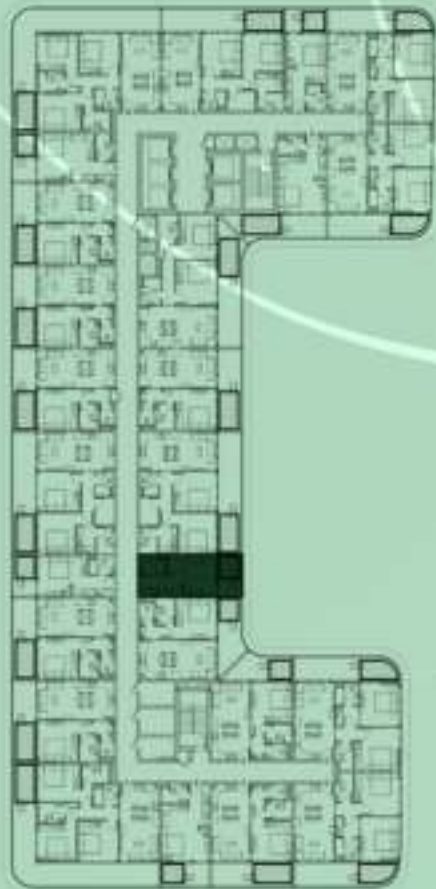

KEYPLAN 4TH FLOOR

1 BEDROOM WITH POOL
421

NET AREA
711.06 Sqf

SAMANA
Ivy Gardens

KEYPLAN 4TH FLOOR

STUDIO WITH POOL
422

NET AREA
376.20 Sqf

KEYPLAN 4TH FLOOR