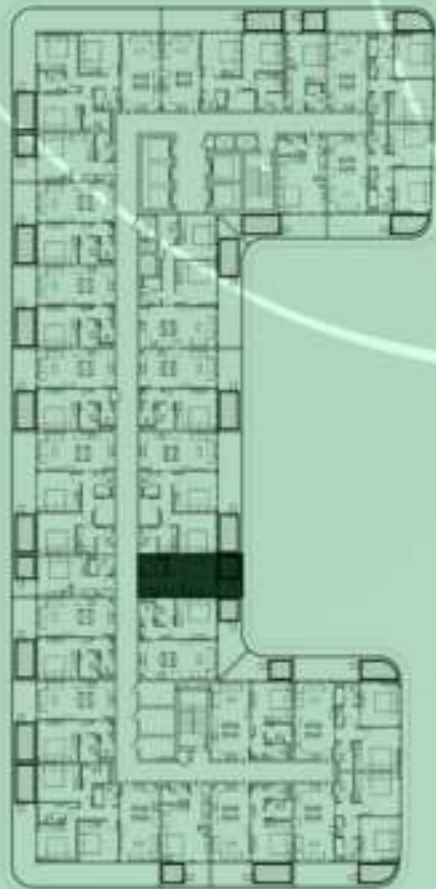

NET AREA
1000.18 Sqf

KEYPLAN 8TH FLOOR

1 BEDROOM WITH POOL
821

NET AREA
711.06 Sqf

SAMANA *Ivy Gardens*

KEYPLAN 8TH FLOOR

STUDIO WITH POOL
822

NET AREA
376.20 Sqf