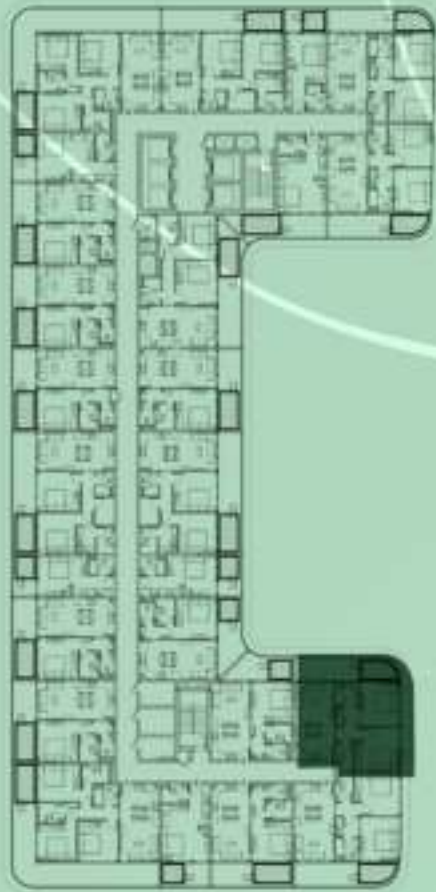

KEYPLAN 11TH FLOOR

2 BERDOOM WITH POOL
1119

NET AREA
1000.18 Sqf