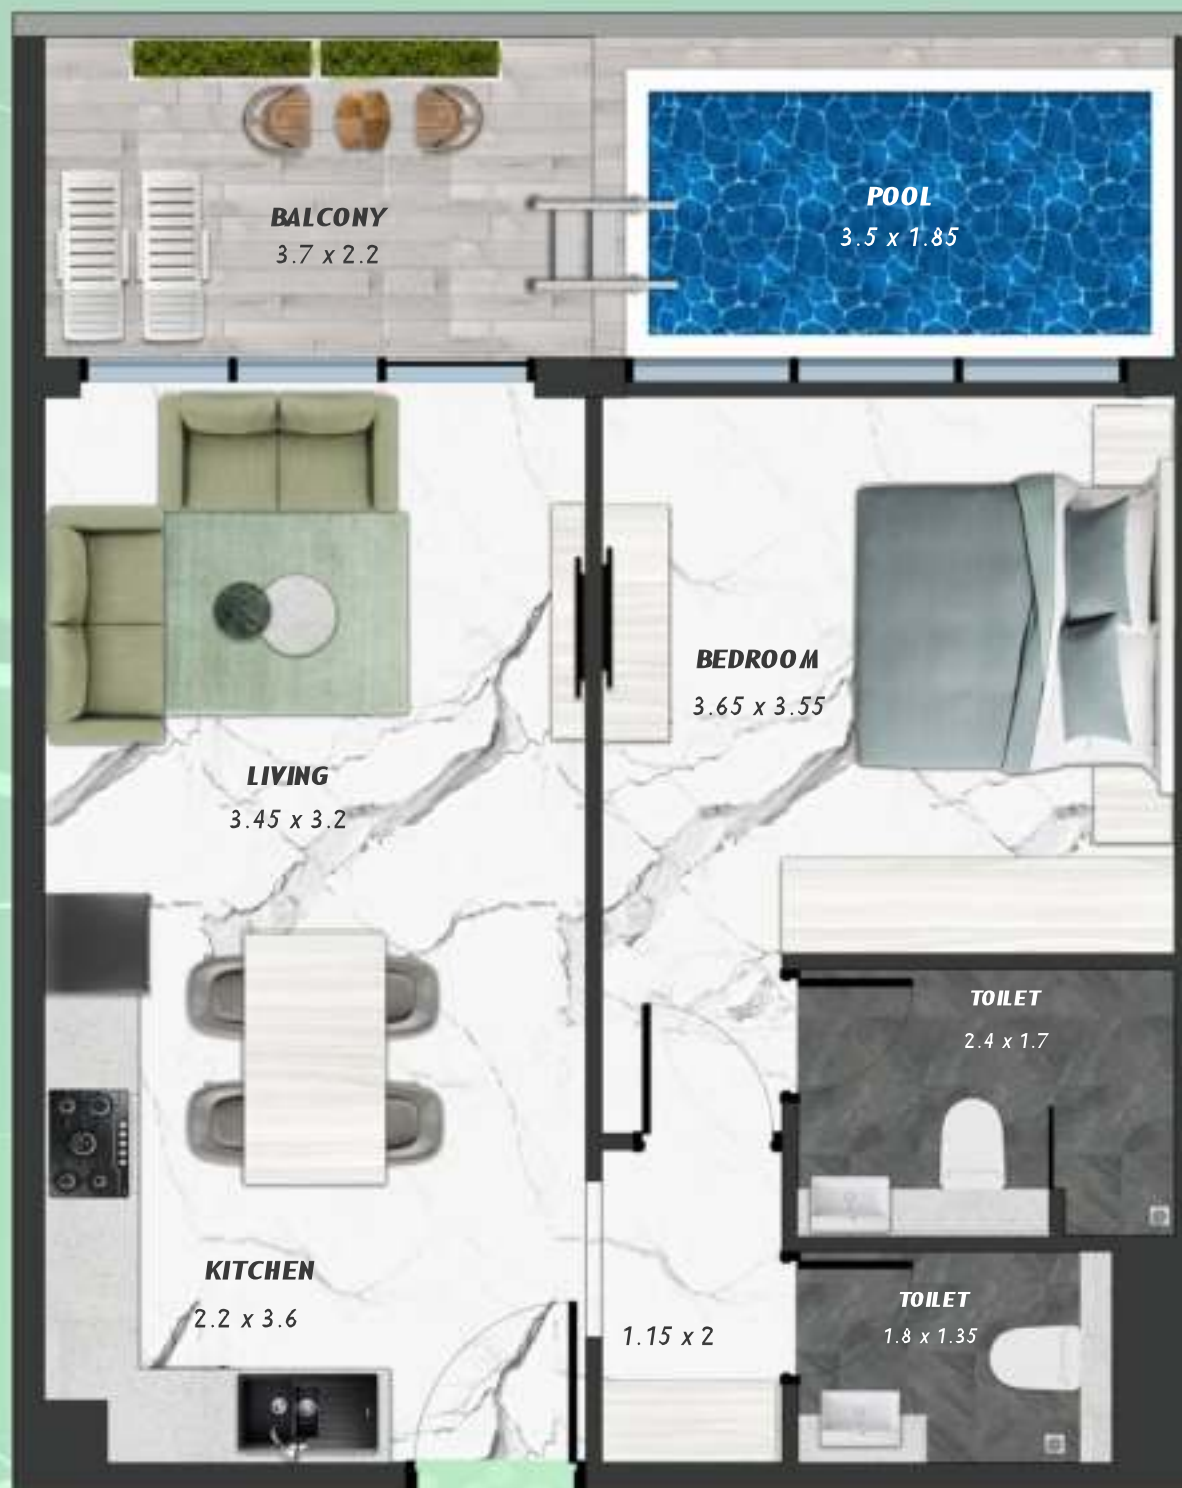

2 BERDOOM WITH POOL
923

NET AREA
1093.83 Sqf

SAMANA *Ivy Gardens*

KEYPLAN 9TH FLOOR

1 BEDROOM WITH POOL
924

NET AREA
728.93 Sqf

SAMANA *Ivy Gardens*

KEYPLAN 9TH FLOOR