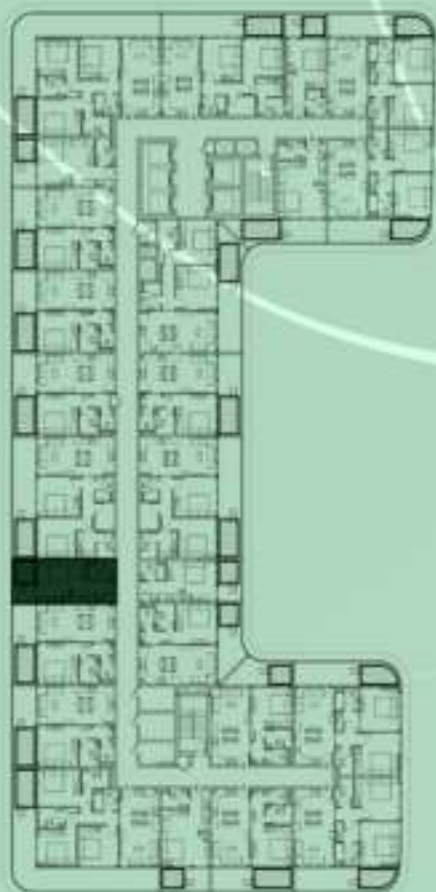

NET AREA
725.06 Sqf

KEYPLAN 10TH FLOOR

2 BERDOOM WITH POOL
1011

NET AREA
1094.80 Sqf

SAMANA
Ivy Gardens

KEYPLAN 10TH FLOOR

STUDIO WITH POOL
1012

NET AREA
376.20 Sqf