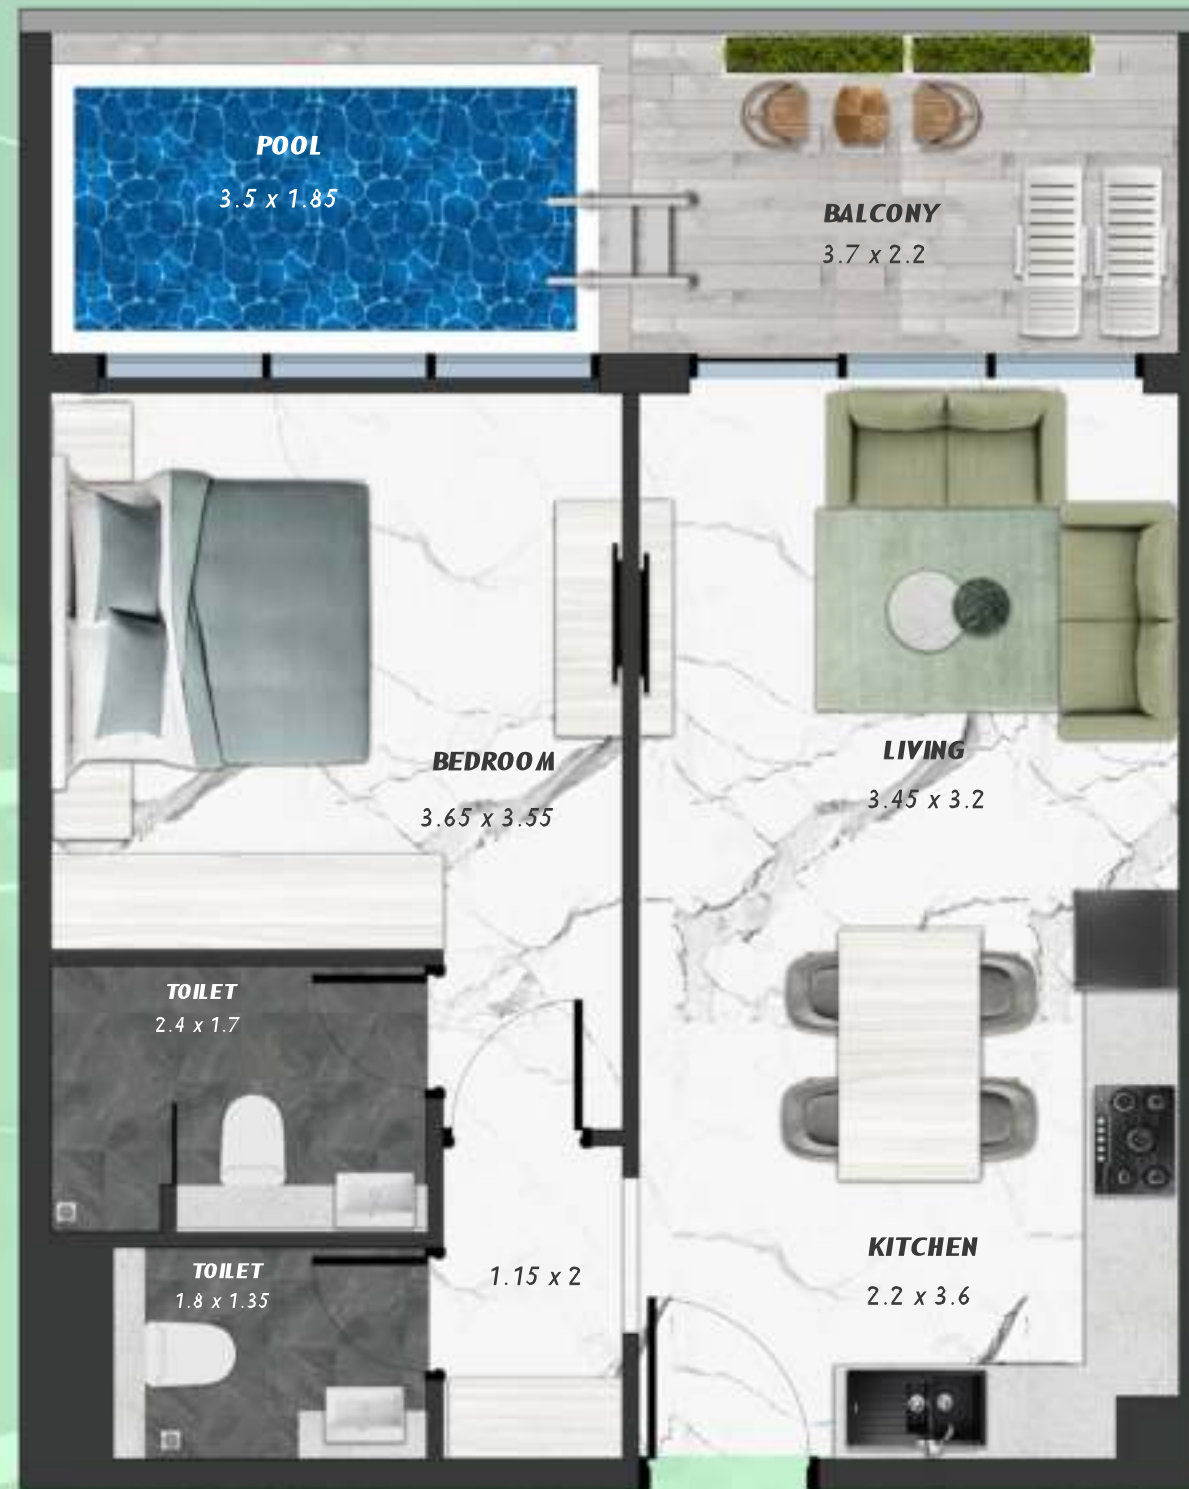

1 BEDROOM WITH POOL
908

NET AREA
731.84 Sqf

SAMANA *Ivy Gardens*

KEYPLAN 9TH FLOOR

1 BEDROOM WITH POOL
909

NET AREA
731.84 Sqf

SAMANA *Ivy Gardens*

KEYPLAN 9TH FLOOR