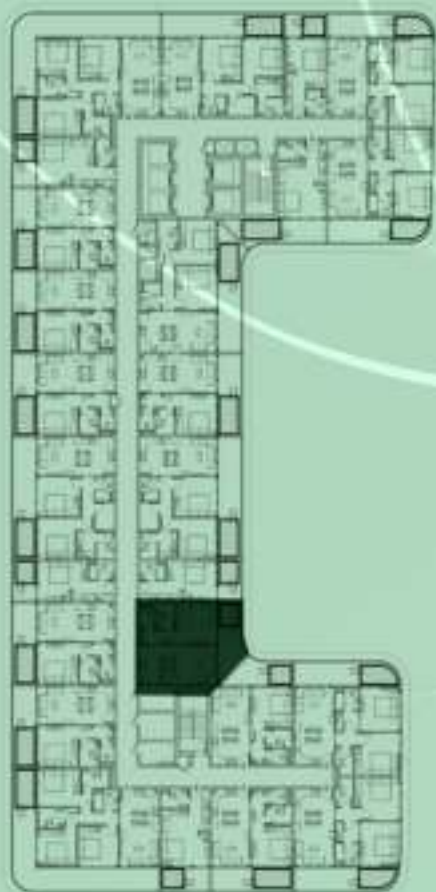

SAMANA *Ivy Gardens*

KEYPLAN 13TH FLOOR

1 BEDROOM WITH POOL
1320

NET AREA
702.02 Sqf

KEYPLAN 13TH FLOOR

1 BEDROOM WITH POOL
1321

NET AREA
711.06 Sqf

SAMANA
Ivy Gardens