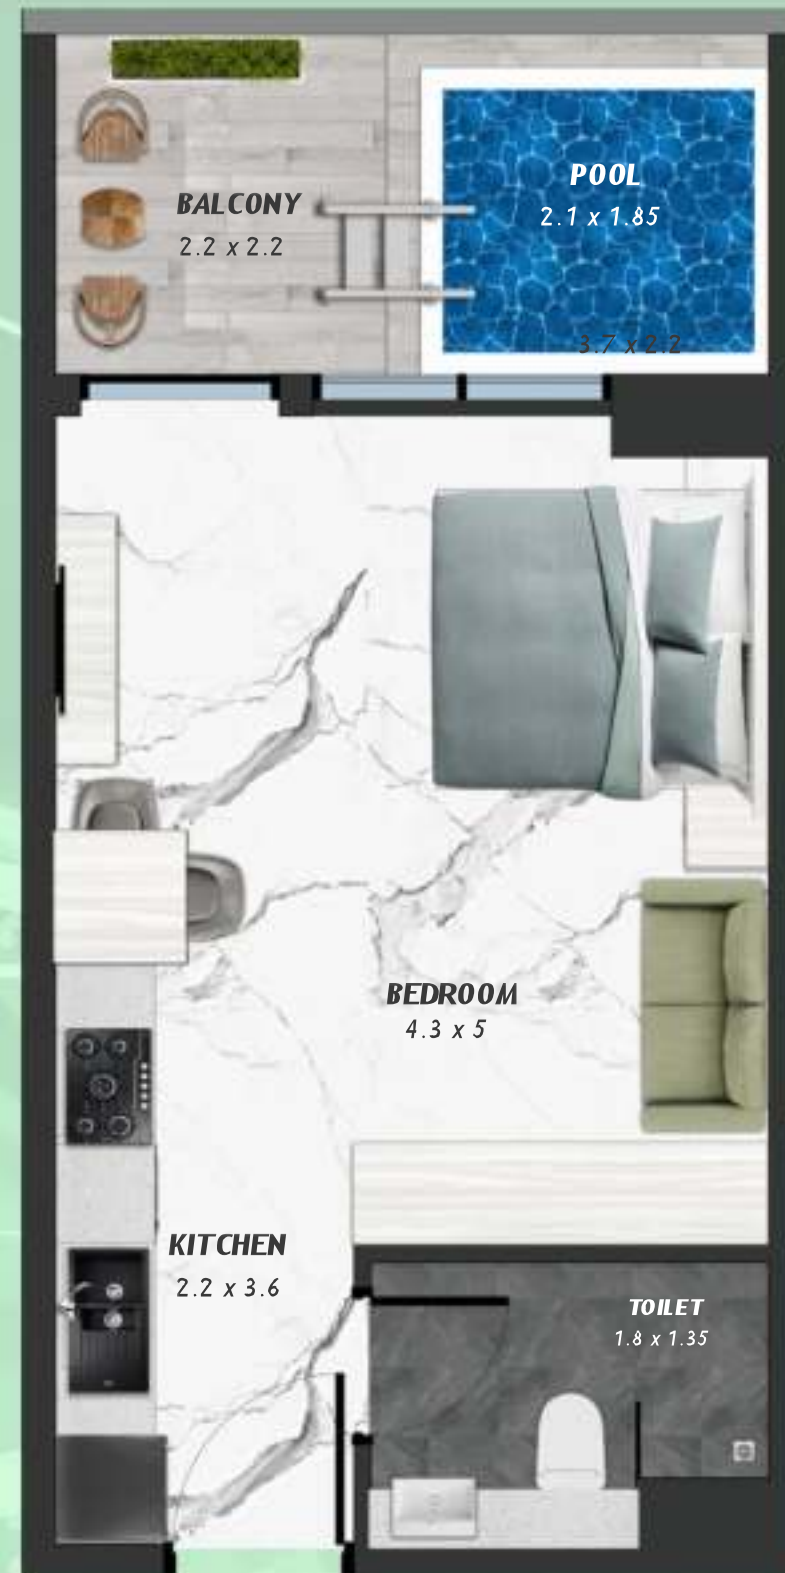

SAMANA *Ivy Gardens*

KEYPLAN 11TH FLOOR

STUDIO WITH POOL
1116

NET AREA
445.30 Sqf