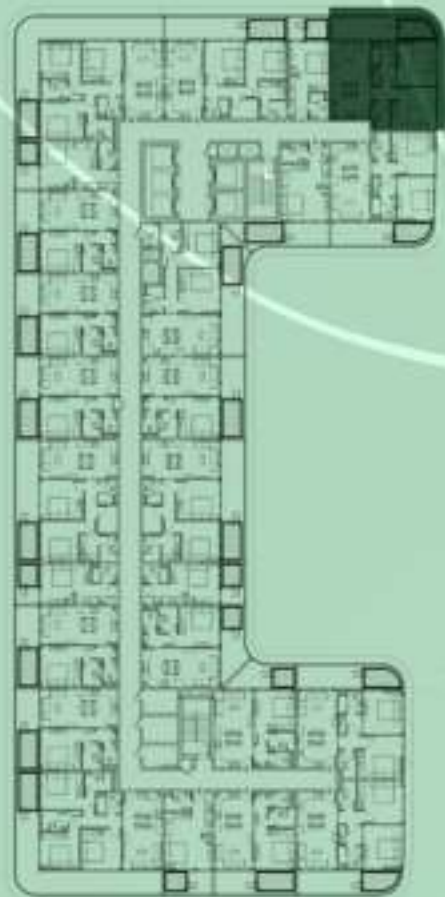

KEYPLAN 5TH FLOOR

2 BERDOOM WITH POOL
503

NET AREA
997.81 Sqf