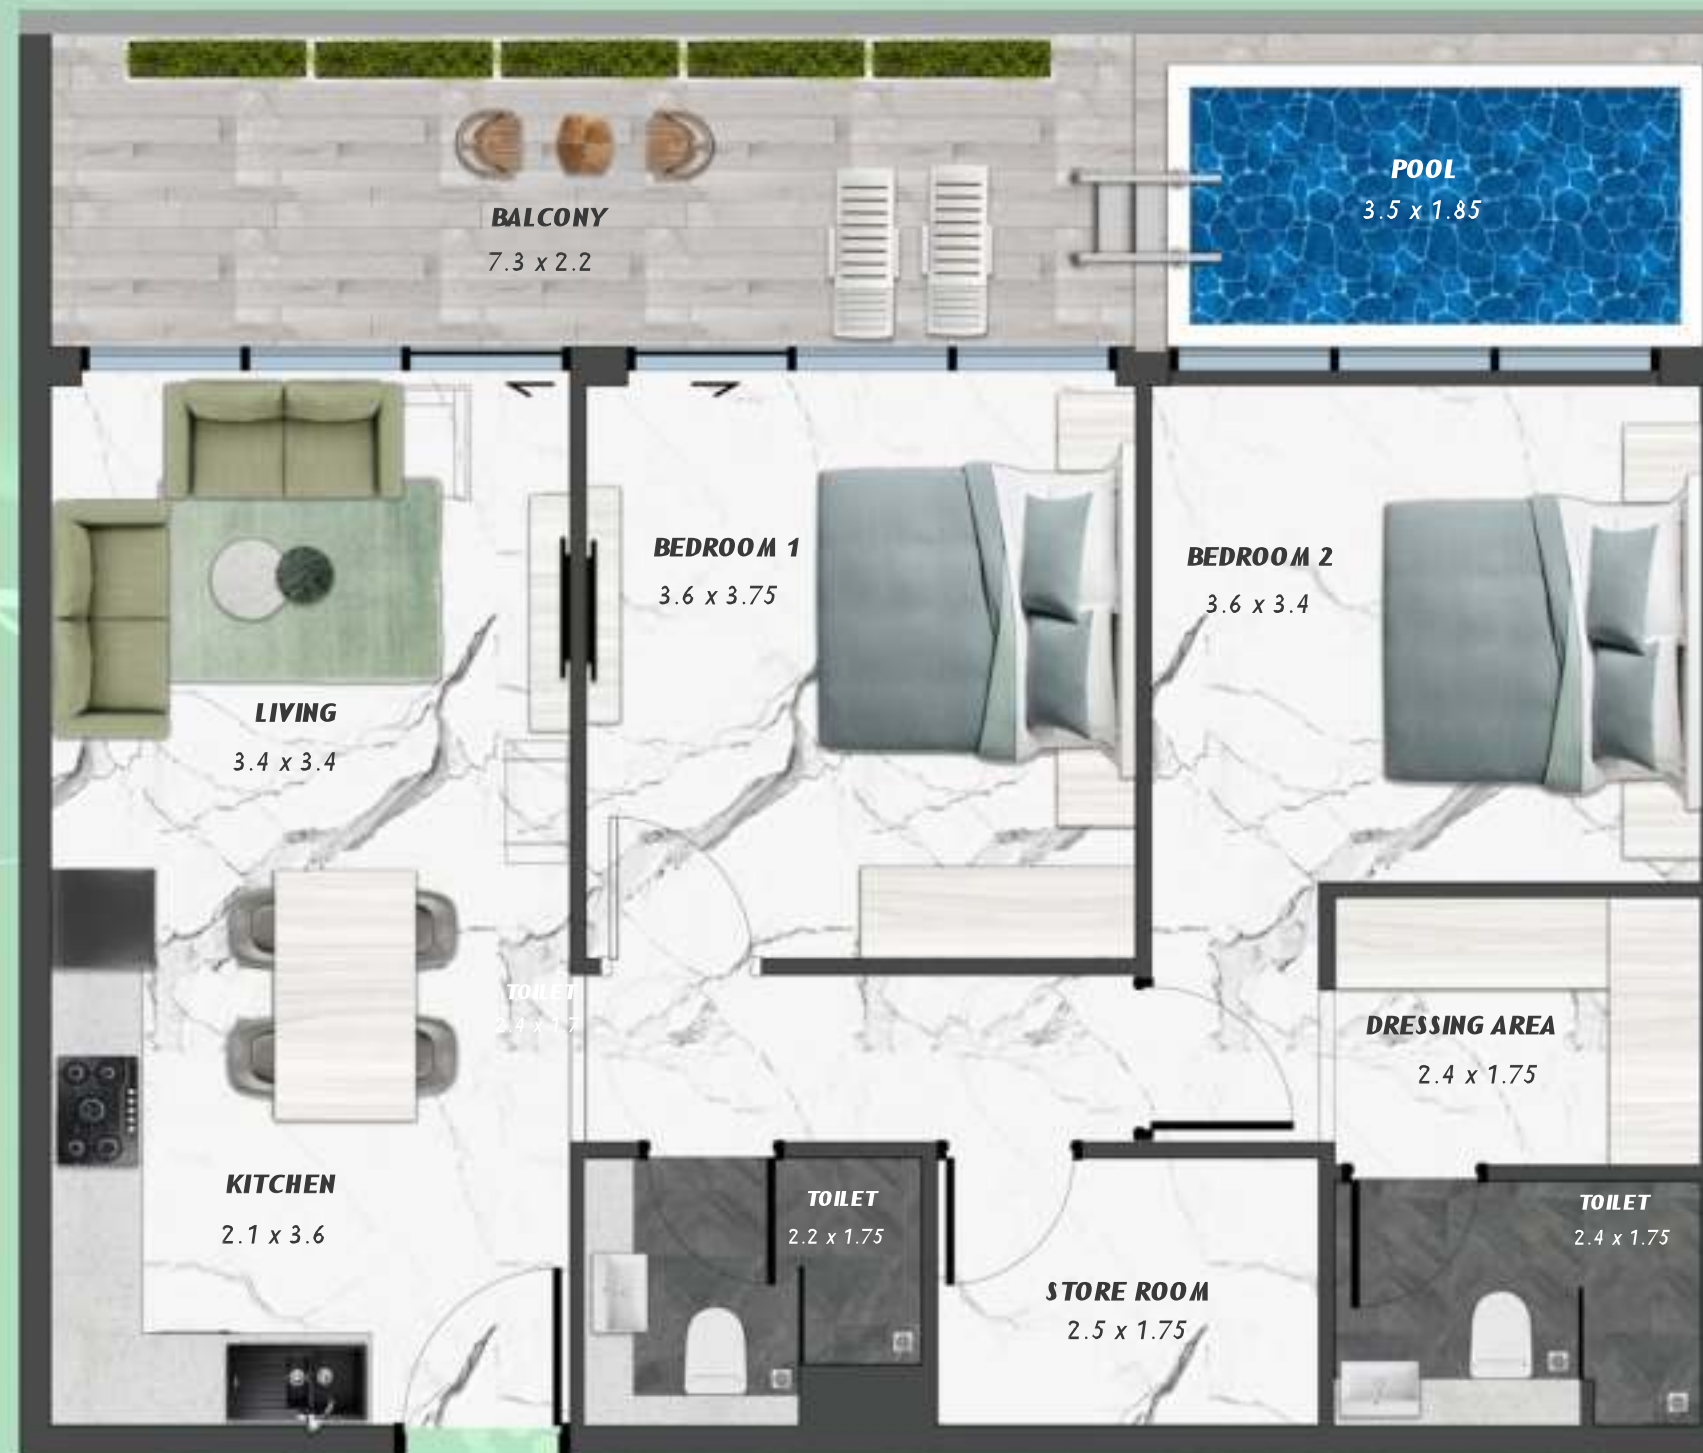

SAMANA *Ivy Gardens*

KEYPLAN 11TH FLOOR

2 BERDOOM WITH POOL
1105

NET AREA
1093.83 Sqf

SAMANA
DEVELOPERS