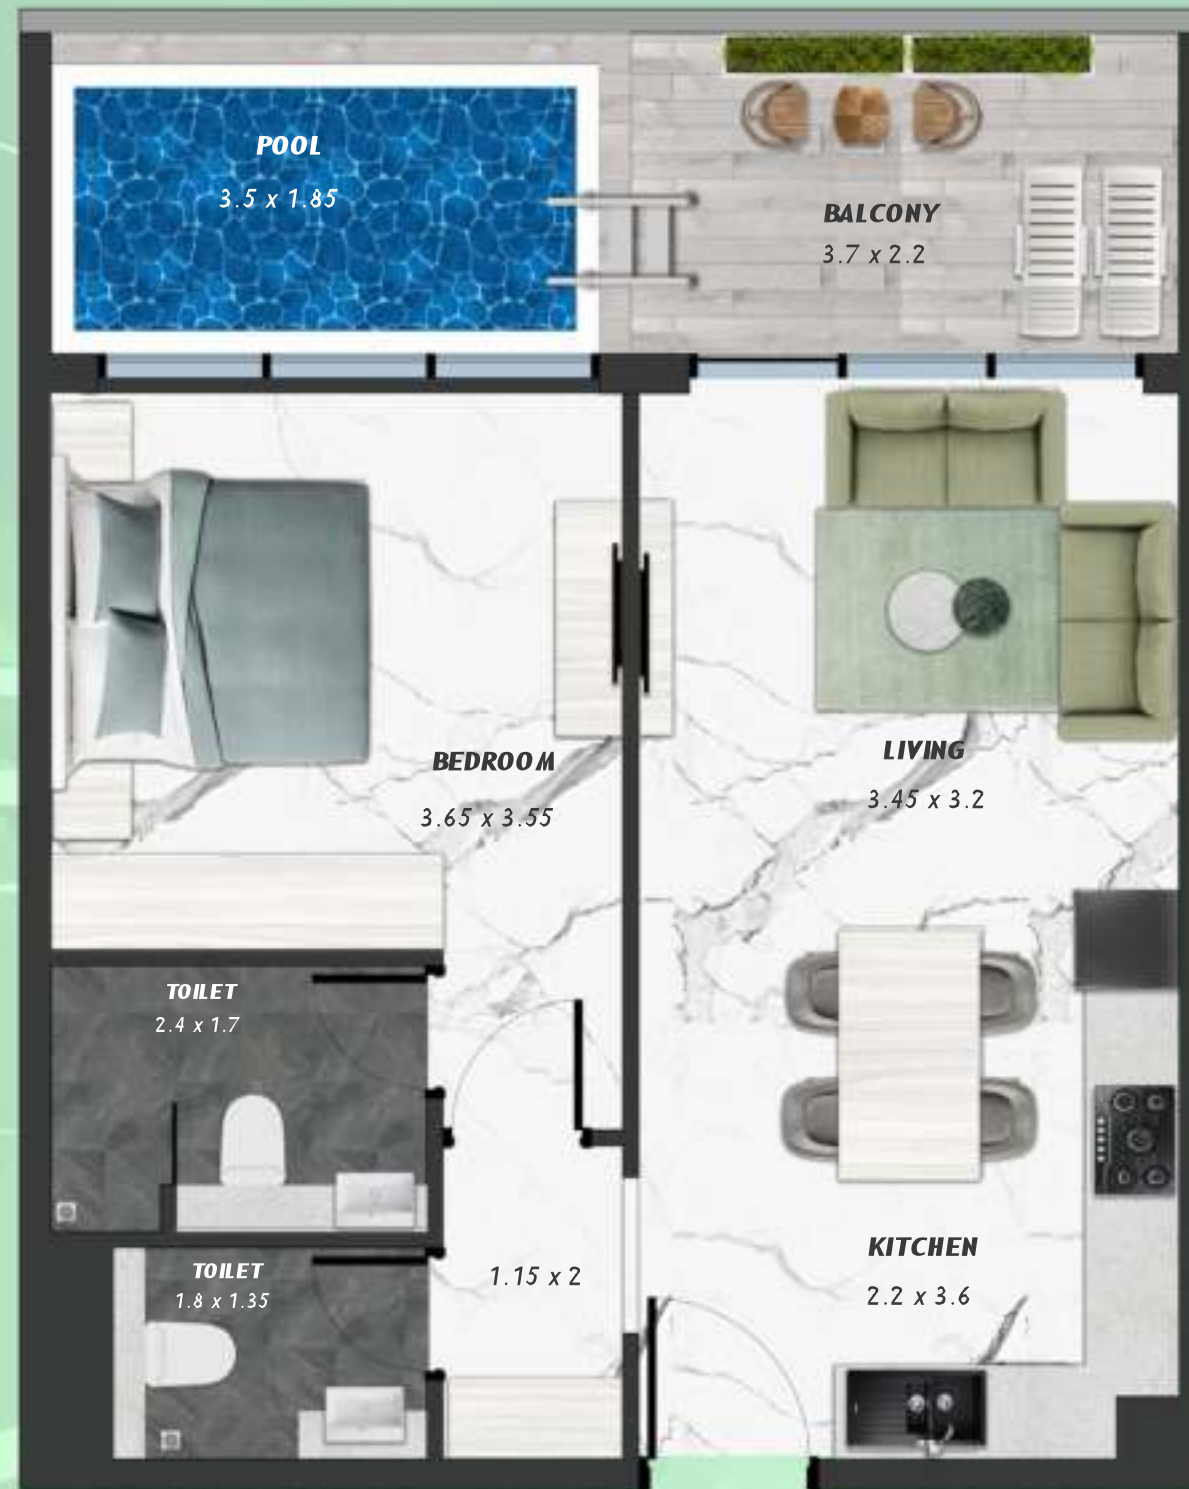

NET AREA
729.58 Sqf

SAMANA *Ivy Gardens*

KEYPLAN 7TH FLOOR

1 BEDROOM WITH POOL
714

NET AREA
731.84 Sqf

KEYPLAN 7TH FLOOR

3 BERDOOM WITH POOL
715

NET AREA
1475.95 Sqf