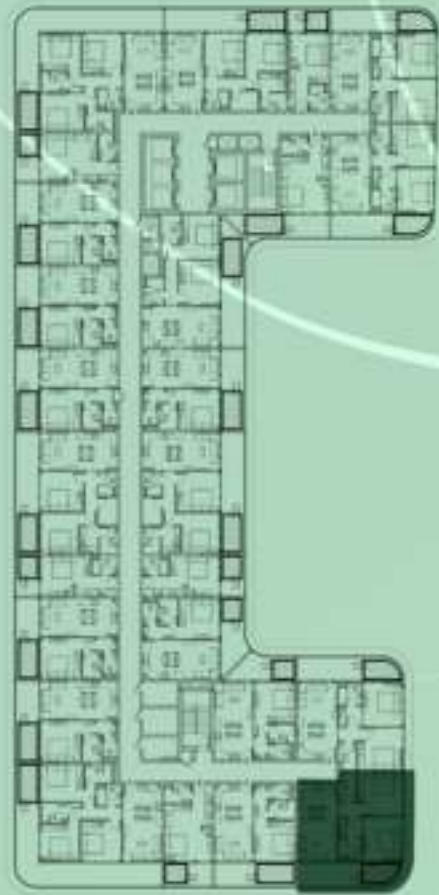

KEYPLAN 5TH FLOOR

2 BERDOOM WITH POOL
518

NET AREA
977.58 Sqf