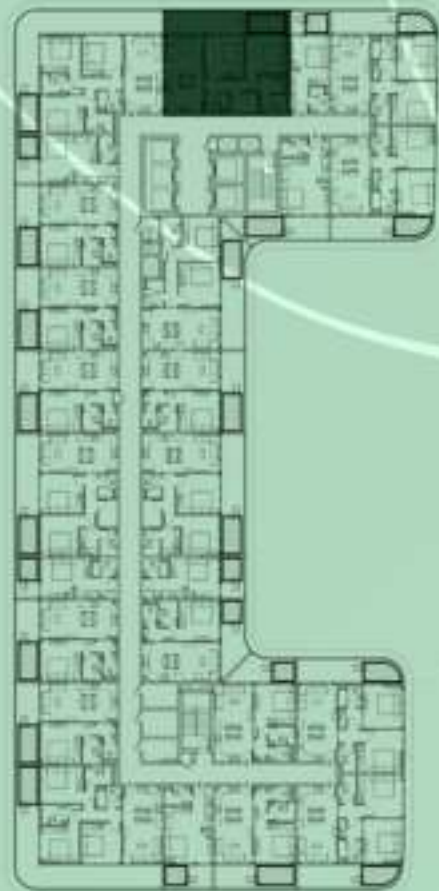

SAMANA Ivy Gardens

KEYPLAN 5TH FLOOR

2 BERDOOM WITH POOL
505

NET AREA
1093.83 Sqf