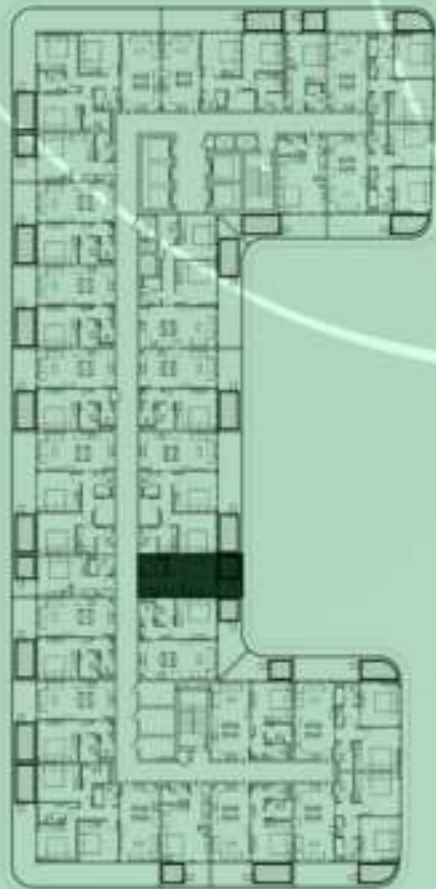

KEYPLAN 14TH FLOOR

1 BEDROOM WITH POOL
1420

NET AREA
702.02 Sqf

KEYPLAN 14TH FLOOR

1 BEDROOM WITH POOL
1421

NET AREA
711.06 Sqf

SAMANA
Ivy Gardens

KEYPLAN 14TH FLOOR