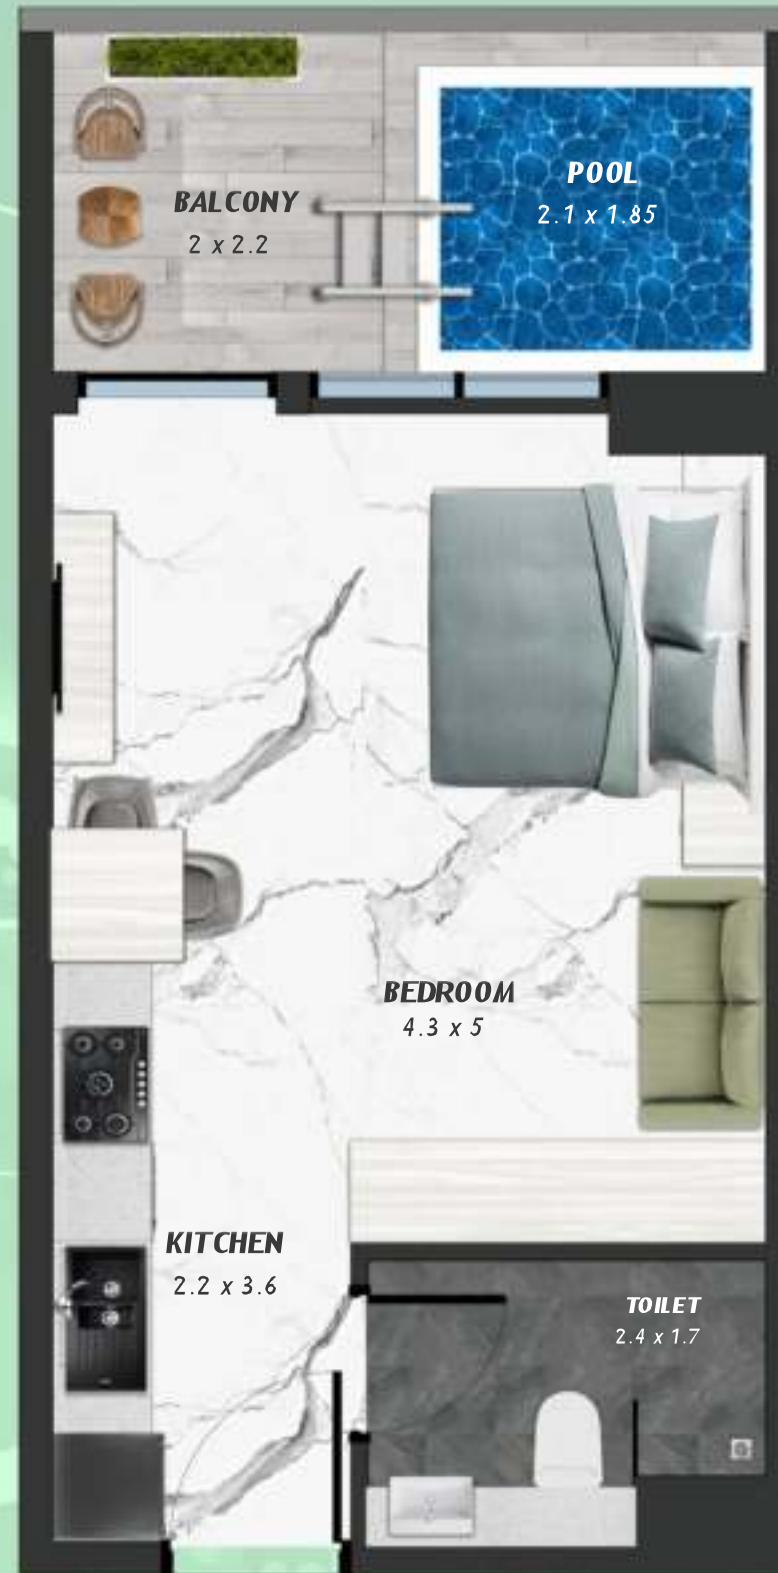

SAMANA
Ivy Gardens

KEYPLAN 8TH FLOOR

STUDIO WITH POOL
807

NET AREA
445.30 Sqf