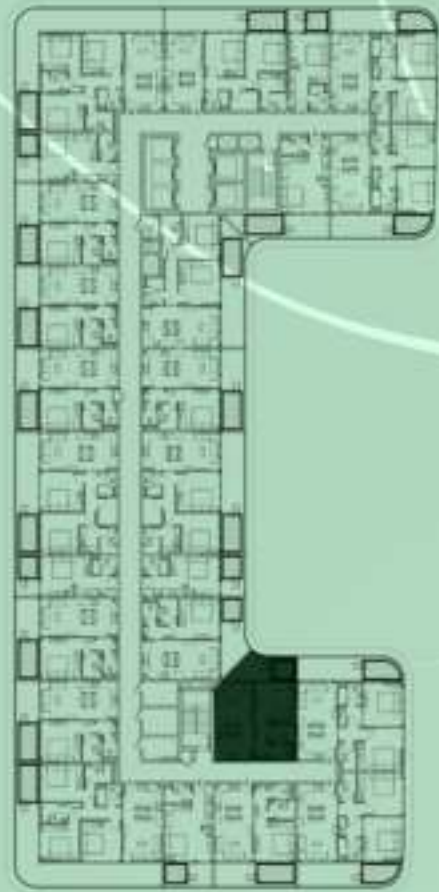

KEYPLAN 9TH FLOOR

2 BERDOOM WITH POOL
919

NET AREA
1000.18 Sqf

SAMANA Ivy Gardens

KEYPLAN 9TH FLOOR

1 BEDROOM WITH POOL
920

NET AREA
702.02 Sqf

KEYPLAN 9TH FLOOR