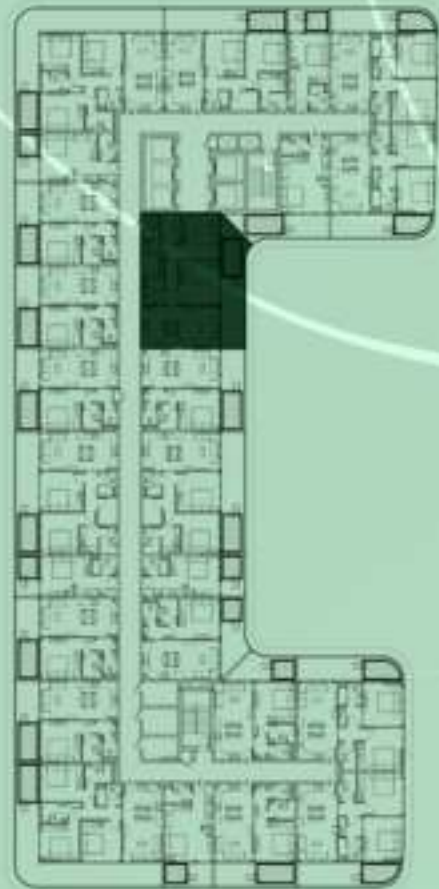

SAMANA *Ivy Gardens*

KEYPLAN 12TH FLOOR

1 BEDROOM WITH POOL
1224

NET AREA
728.93 Sqf

SAMANA Ivy Gardens

KEYPLAN 12TH FLOOR

2 BERDOOM WITH POOL
1225

NET AREA
1068.64 Sqf