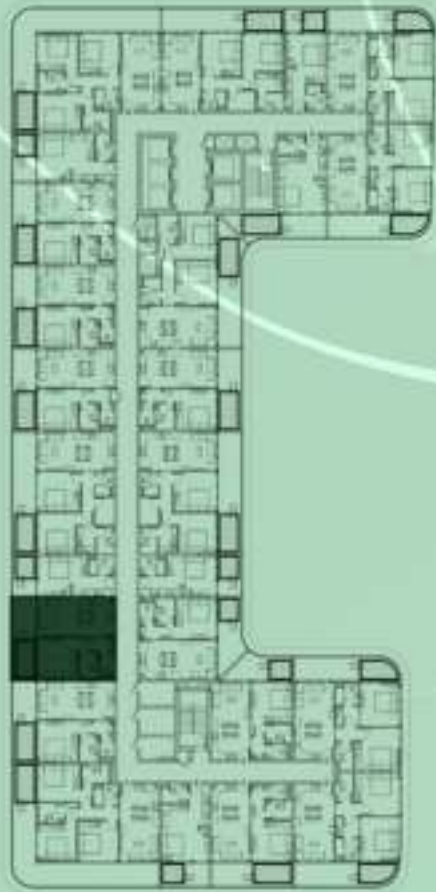

NET AREA
1094.80 Sqf

SAMANA
Ivy Gardens

KEYPLAN 7TH FLOOR

STUDIO WITH POOL
712

NET AREA
376.20 Sqf

SAMANA *Ivy Gardens*

KEYPLAN 7TH FLOOR

1 BEDROOM WITH POOL
713