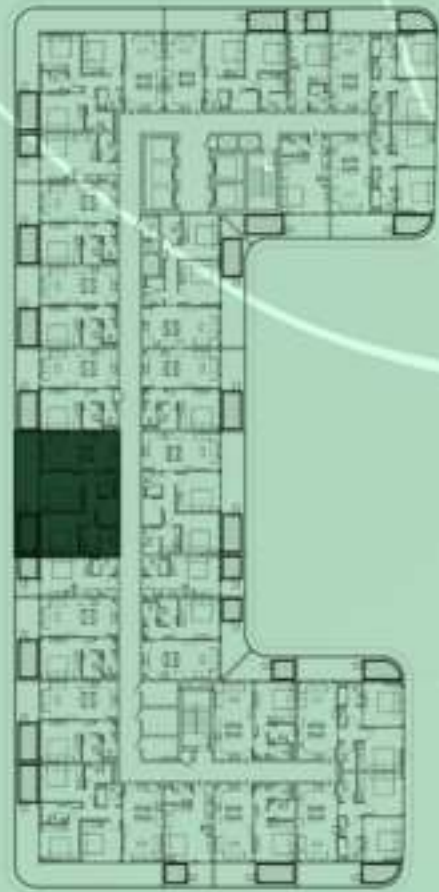

KEYPLAN 5TH FLOOR

2 BERDOOM WITH POOL
511

NET AREA
1094.80 Sqf