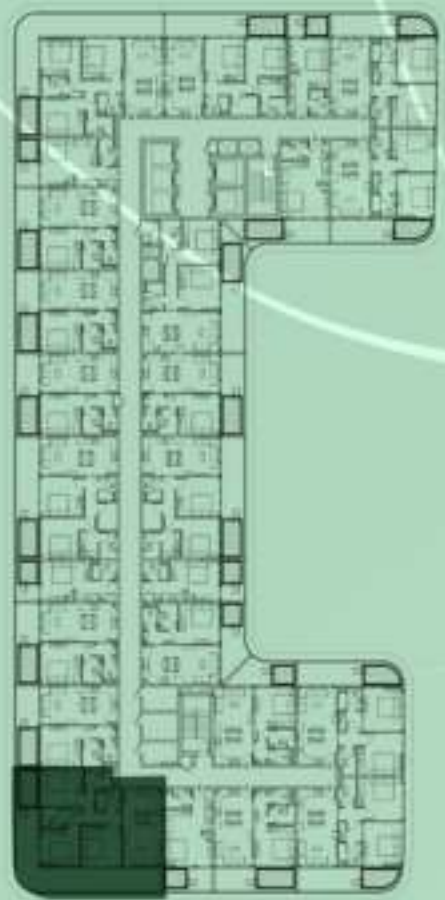

NET AREA
729.58 Sqf

SAMANA *Ivy Gardens*

KEYPLAN 7TH FLOOR

1 BEDROOM WITH POOL
714

NET AREA
731.84 Sqf

KEYPLAN 7TH FLOOR

3 BERDOOM WITH POOL
715

NET AREA
1475.95 Sqf