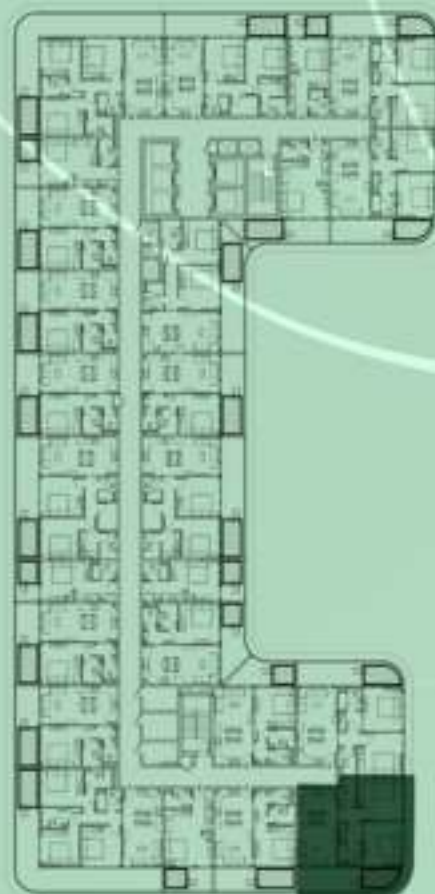

SAMANA
Ivy Gardens

KEYPLAN 3RD FLOOR

2 BERDOOM WITH POOL
318

NET AREA
977.58 Sqf