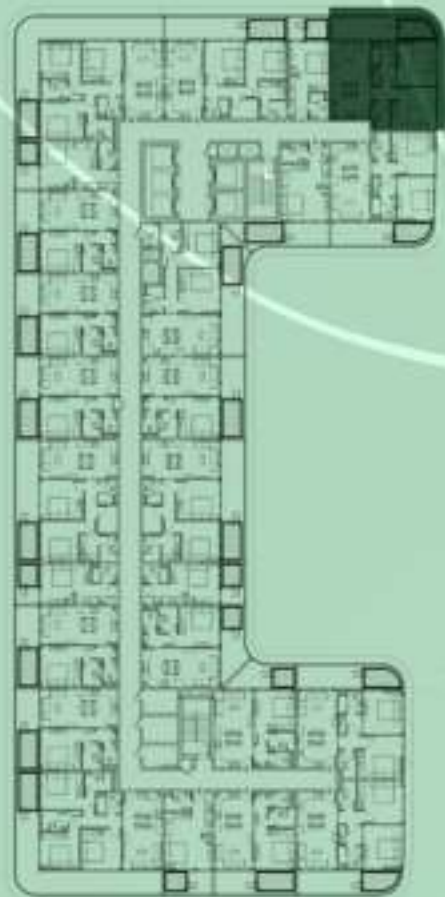

KEYPLAN 6TH FLOOR

STUDIO WITH POOL
601

NET AREA
559.40 Sqf

SAMANA
Ivy Gardens

KEYPLAN 6TH FLOOR

2 BERDOOM WITH POOL
602

NET AREA
977.58 Sqf

KEYPLAN 6TH FLOOR