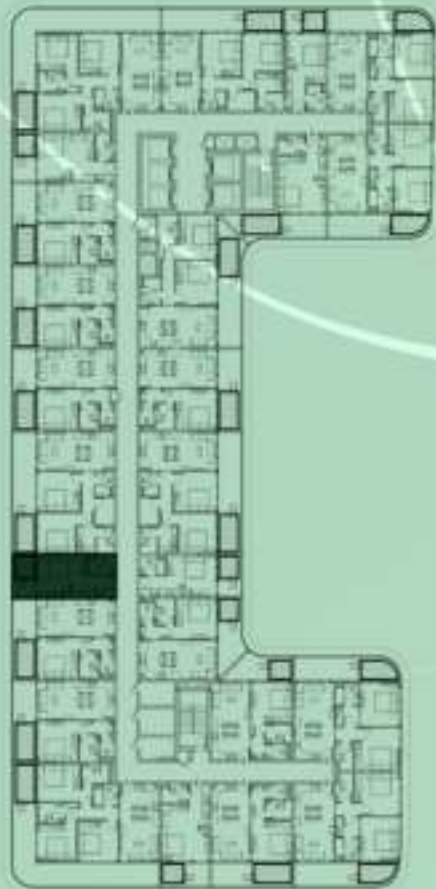

SAMANA
Ivy Gardens

KEYPLAN 3RD FLOOR

STUDIO WITH POOL
312

NET AREA
376.20 Sqf