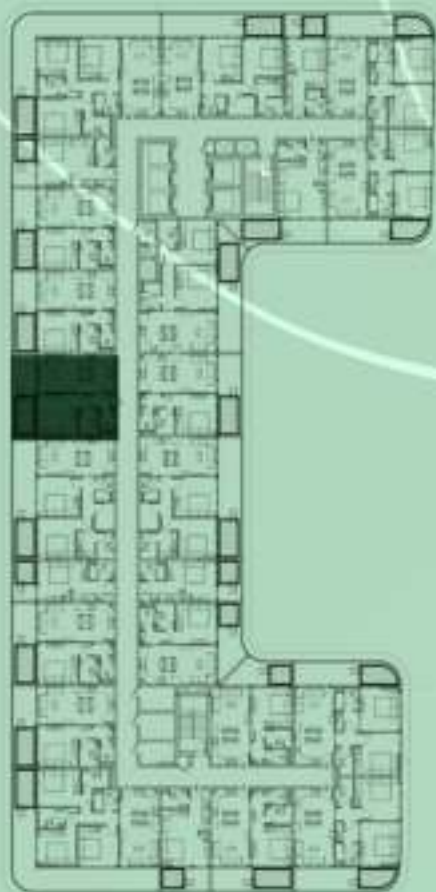

SAMANA
Ivy Gardens

KEYPLAN 5TH FLOOR

1 BEDROOM WITH POOL
509

NET AREA
731.84 Sqf

SAMANA
Ivy Gardens

KEYPLAN 5TH FLOOR

1 BEDROOM WITH POOL
510

NET AREA
725.06 Sqf