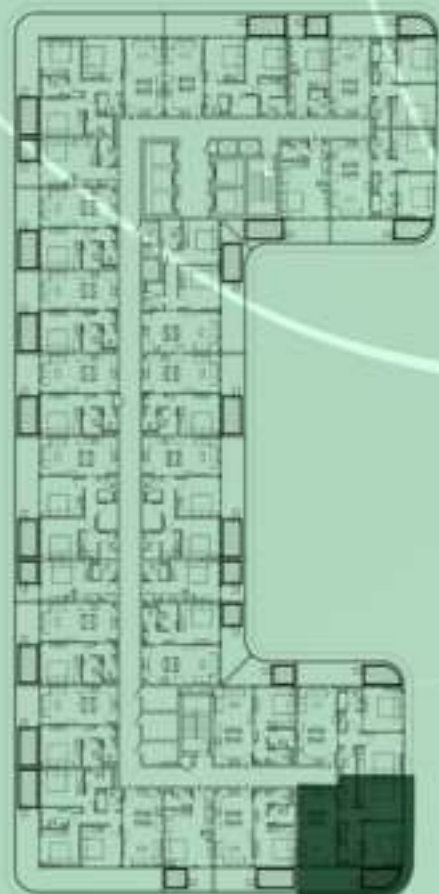

1 BEDROOM WITH POOL
1217

NET AREA
1000.94 Sqf

SAMANA
Ivy Gardens

KEYPLAN 12TH FLOOR

2 BERDOOM WITH POOL
1218

NET AREA
977.58 Sqf

KEYPLAN 12TH FLOOR

2 BERDOOM WITH POOL
1219