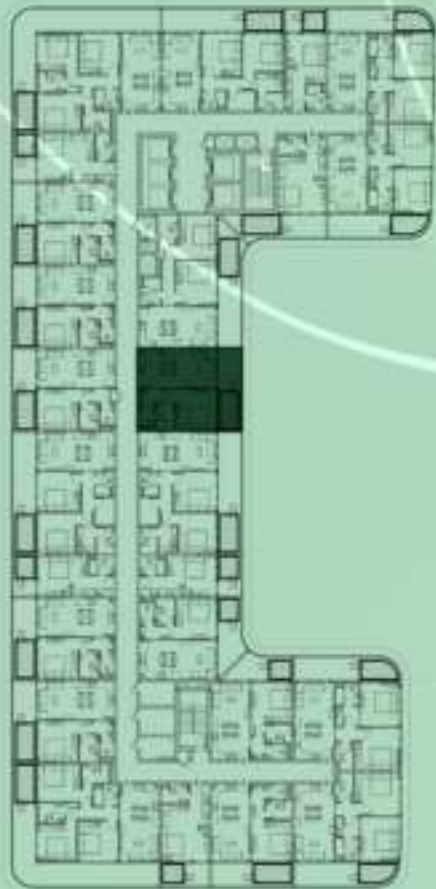

SAMANA
Ivy Gardens

KEYPLAN 13TH FLOOR

1 BEDROOM WITH POOL
1324

NET AREA
728.93 Sqf