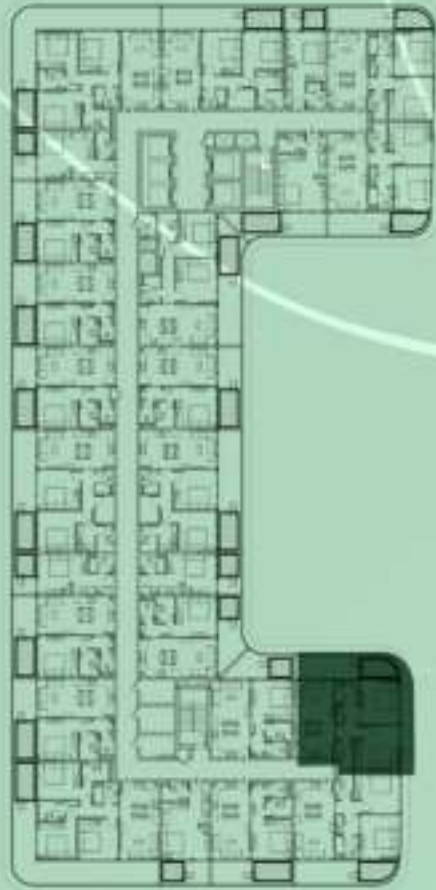

KEYPLAN 2ND FLOOR

2 BERDOOM WITH POOL
219

NET AREA
1000.18 Sqf