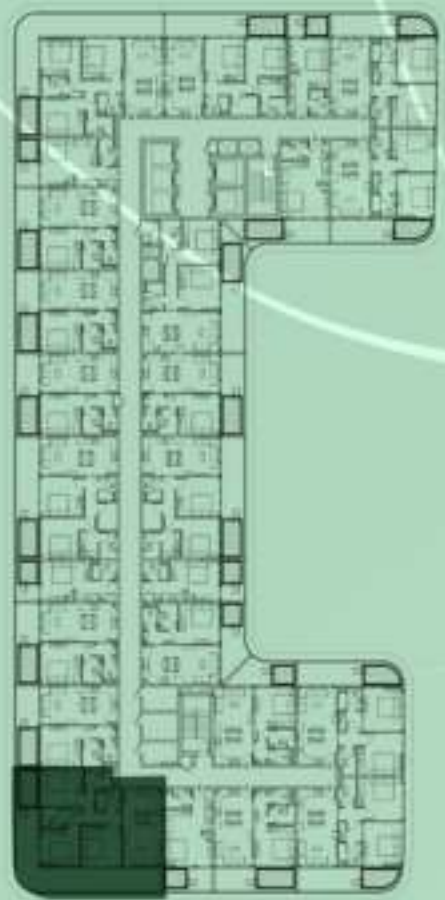

KEYPLAN 4TH FLOOR

1 BEDROOM WITH POOL
414

NET AREA
731.84 Sqf

KEYPLAN 4TH FLOOR

3 BERDOOM WITH POOL
415

NET AREA
1475.95 Sqf

SAMANA *Ivy Gardens*

KEYPLAN 4TH FLOOR