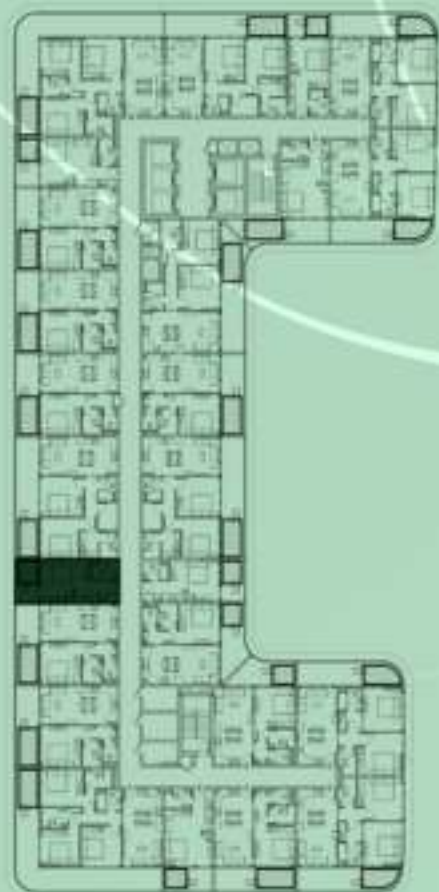

SAMANA
Ivy Gardens

KEYPLAN 8TH FLOOR

STUDIO WITH POOL
812

NET AREA
376.20 Sqf