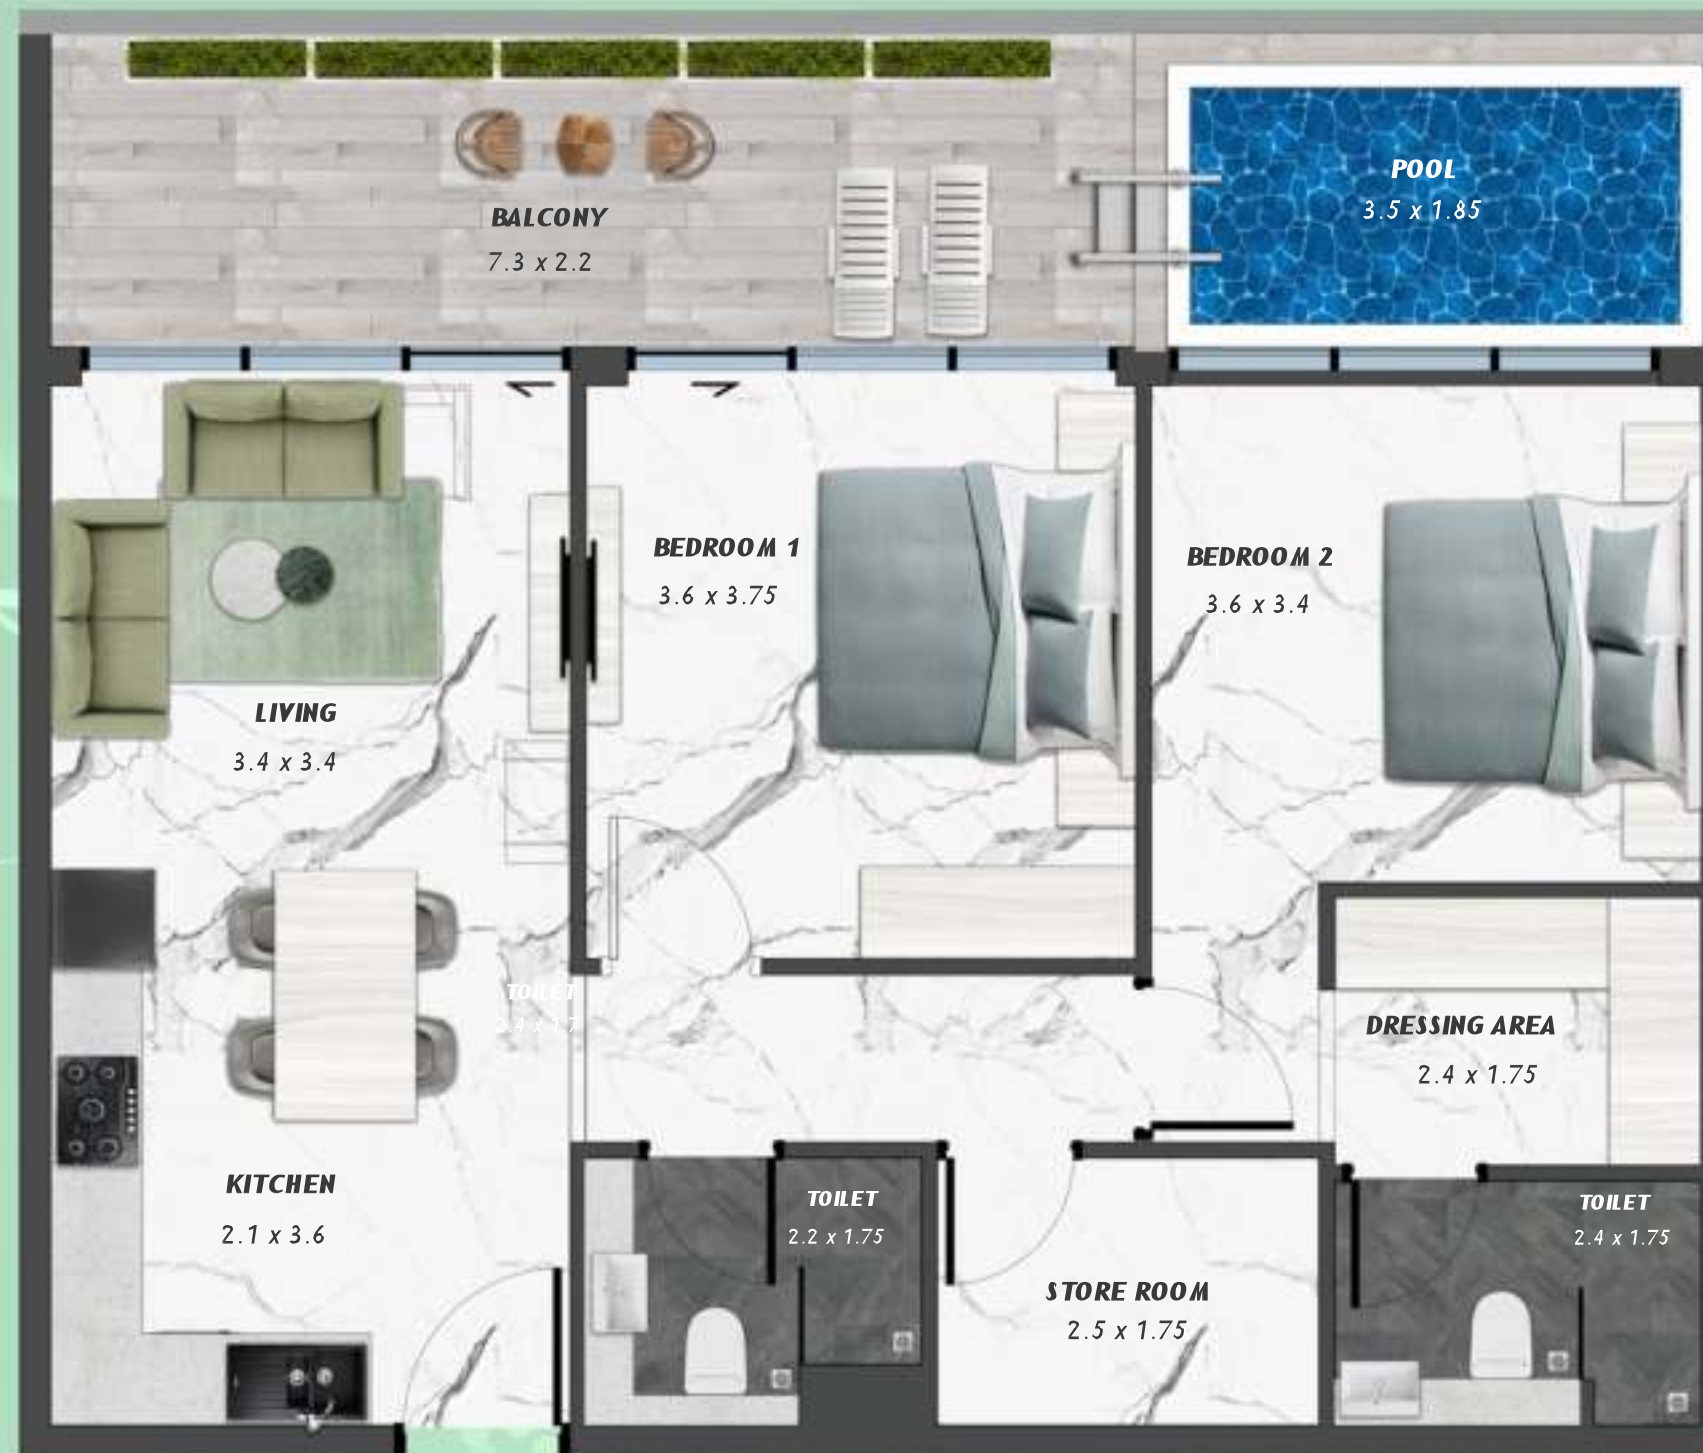

SAMANA *Ivy Gardens*

KEYPLAN 10TH FLOOR

2 BERDOOM WITH POOL
1005

NET AREA
1093.83 Sqf

SAMANA
DEVELOPERS