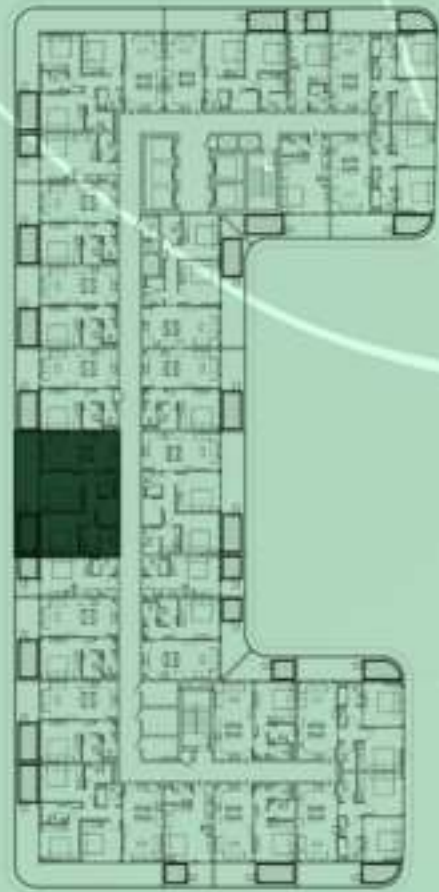

KEYPLAN 12TH FLOOR

2 BERDOOM WITH POOL
1211

NET AREA
1094.80 Sqf