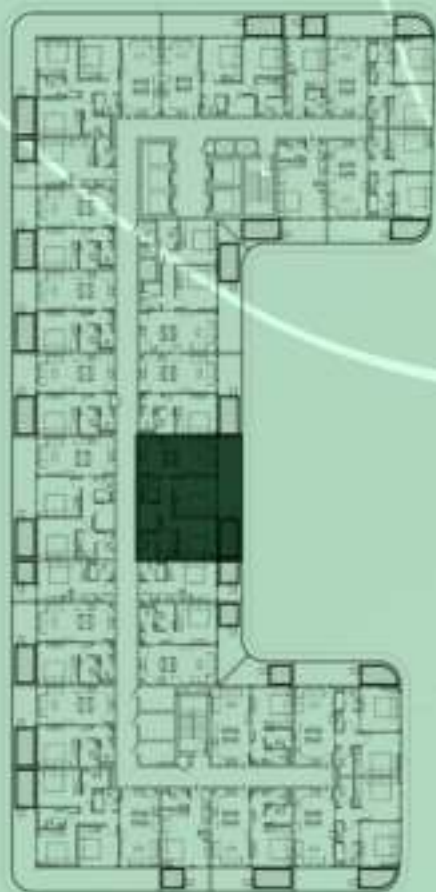

KEYPLAN 4TH FLOOR

1 BEDROOM WITH POOL
421

NET AREA
711.06 Sqf

SAMANA
Ivy Gardens

KEYPLAN 4TH FLOOR

STUDIO WITH POOL
422

NET AREA
376.20 Sqf

KEYPLAN 4TH FLOOR