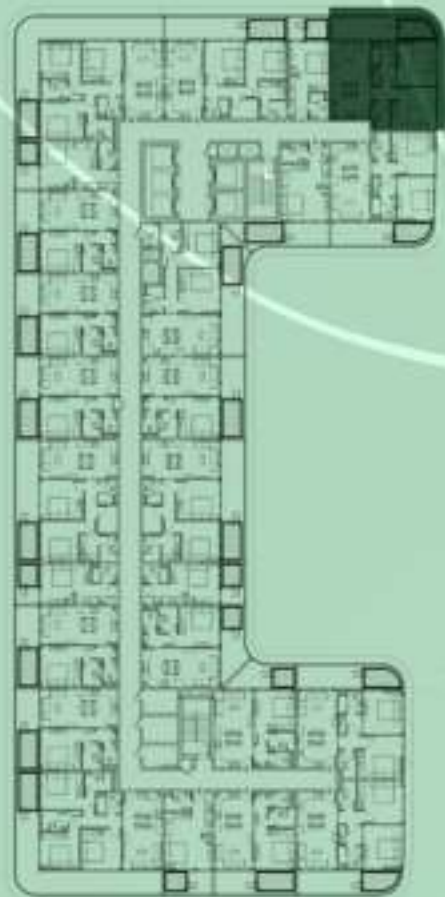

SAMANA
Ivy Gardens

KEYPLAN 9TH FLOOR

2 BERDOOM WITH POOL
902

NET AREA
977.58 Sqf

KEYPLAN 9TH FLOOR

2 BERDOOM WITH POOL
903

NET AREA
997.81 Sqf

SAMANA
Ivy Gardens