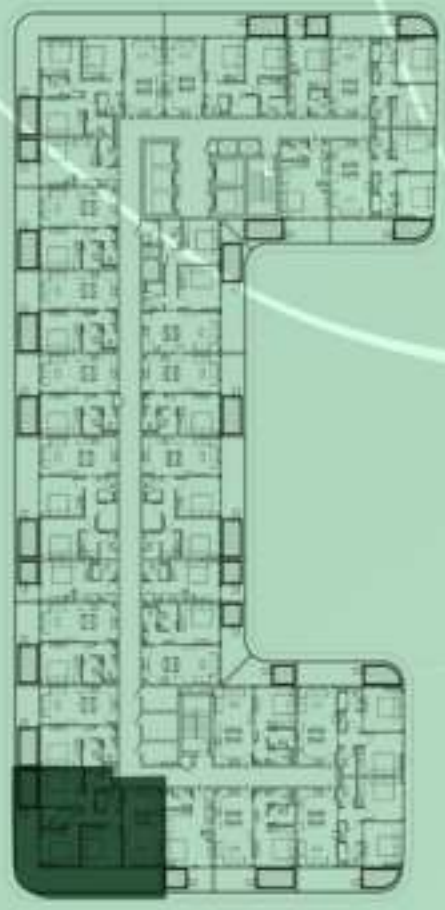

KEYPLAN 12TH FLOOR

3 BERDOOM WITH POOL
1215

NET AREA
1475.95 Sqf