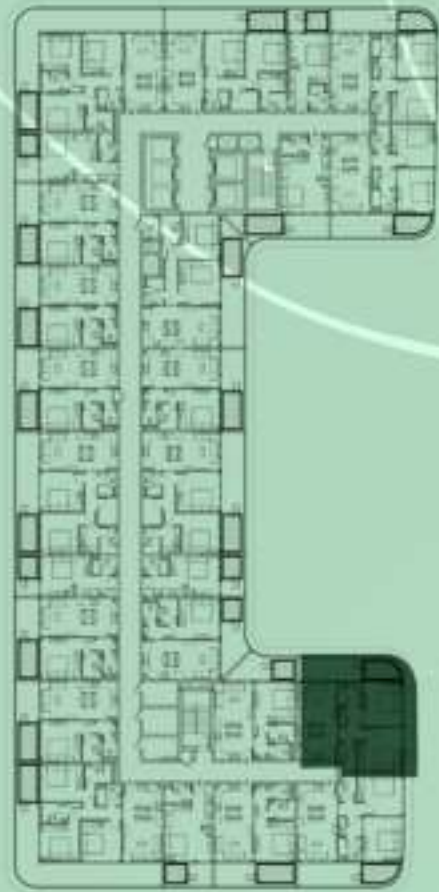

1 BEDROOM WITH POOL
817

NET AREA
1000.94 Sqf

SAMANA
Ivy Gardens

KEYPLAN 8TH FLOOR

2 BERDOOM WITH POOL
818

NET AREA
977.58 Sqf

KEYPLAN 8TH FLOOR

2 BERDOOM WITH POOL
819