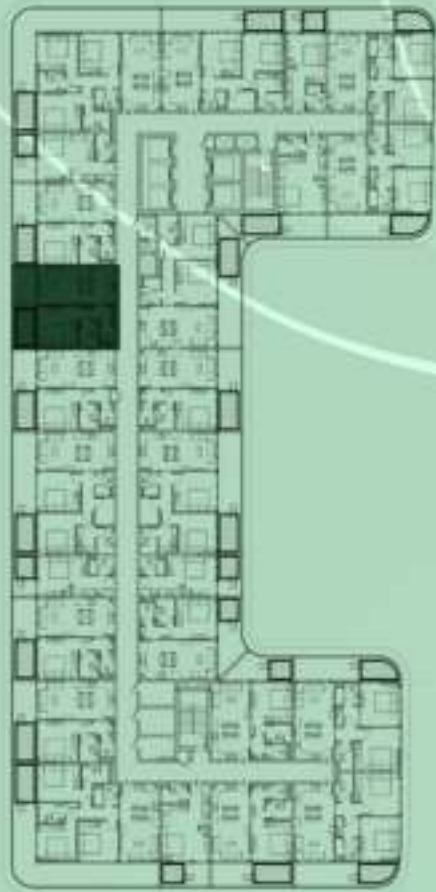

SAMANA *Ivy Gardens*

KEYPLAN 11TH FLOOR

1 BEDROOM WITH POOL
1109

NET AREA
731.84 Sqf