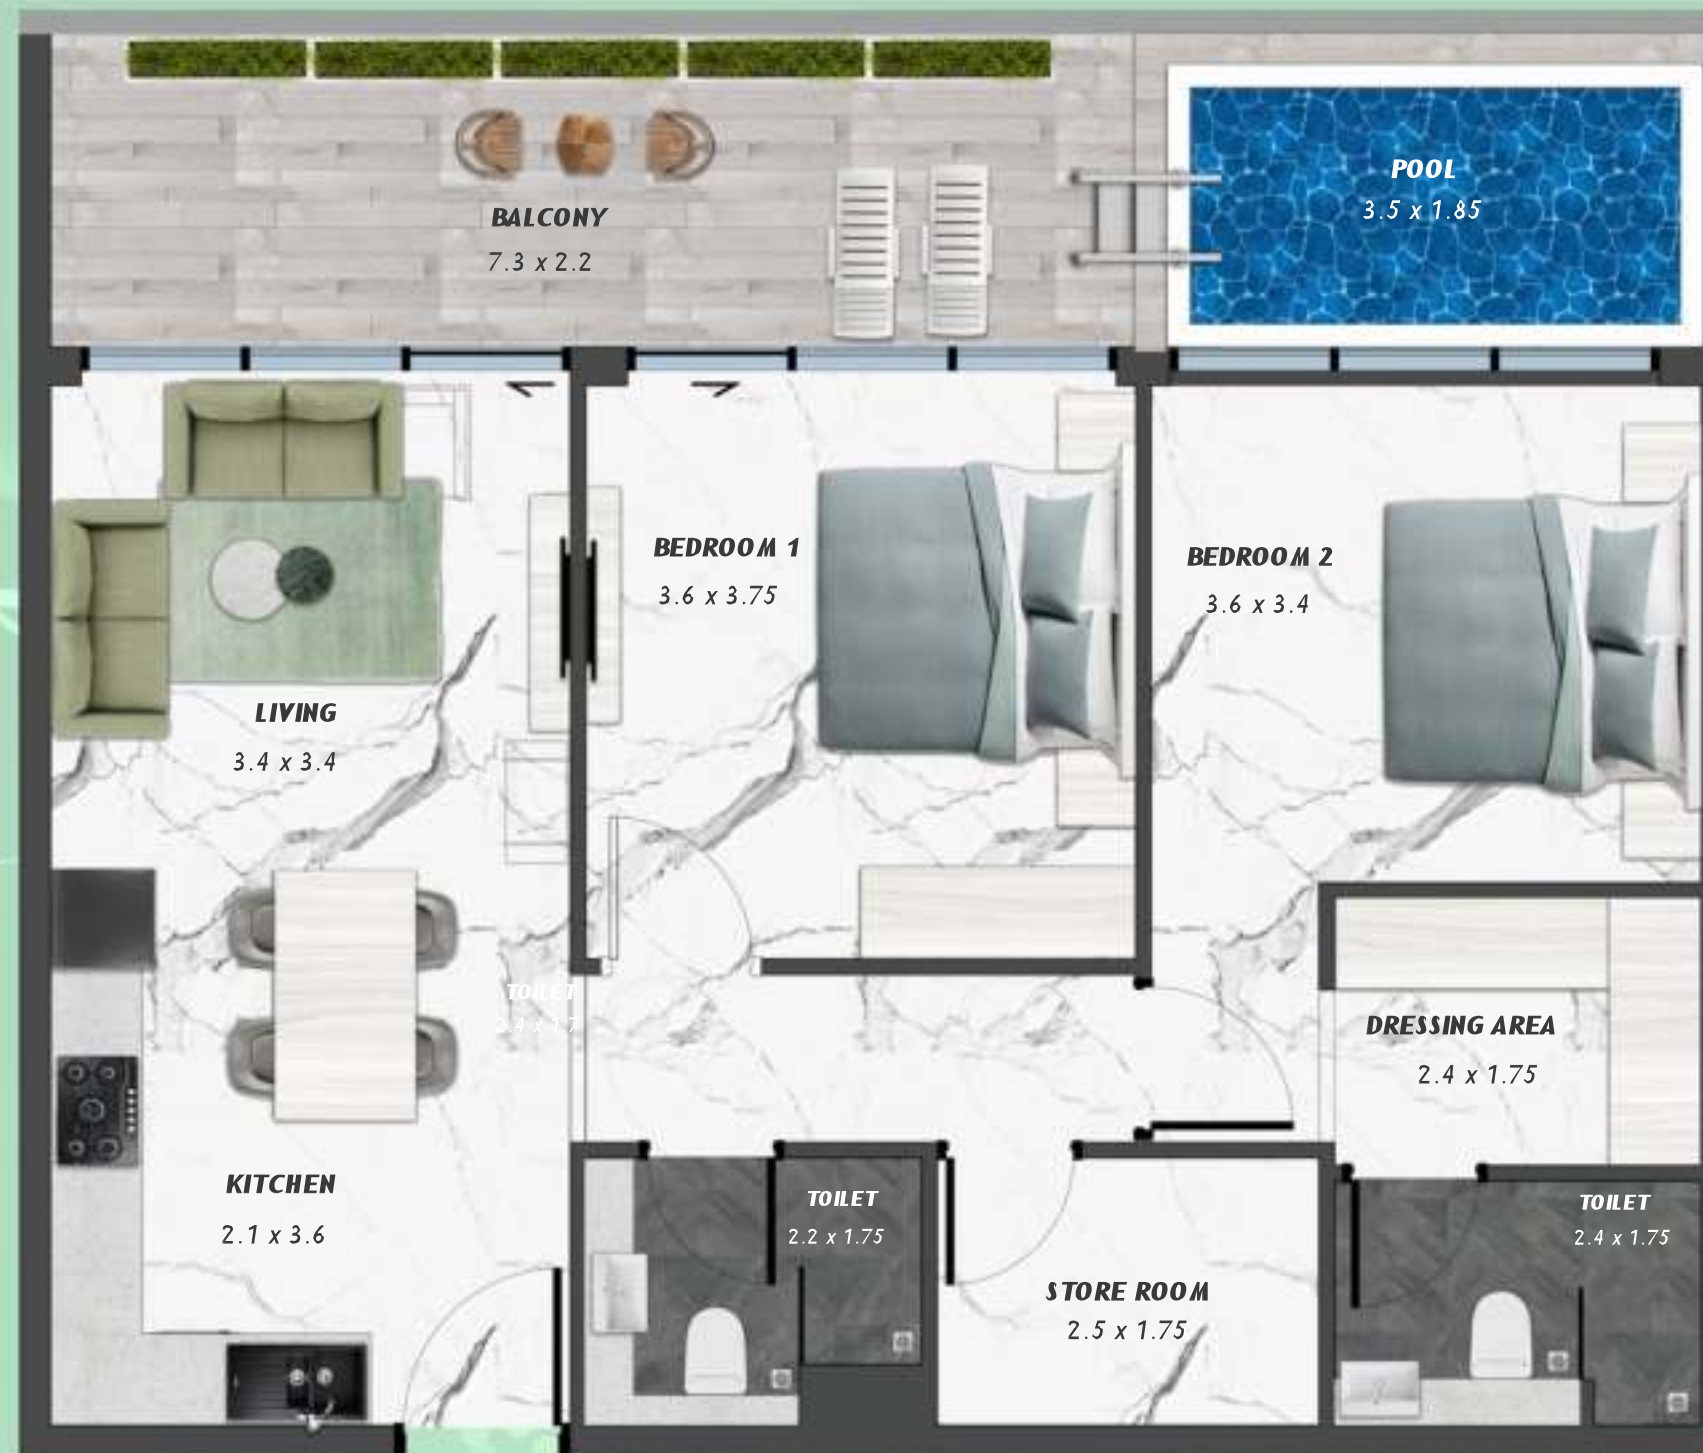

SAMANA *Ivy Gardens*

KEYPLAN 14TH FLOOR

2 BERDOOM WITH POOL
1405

NET AREA
1093.83 Sqf