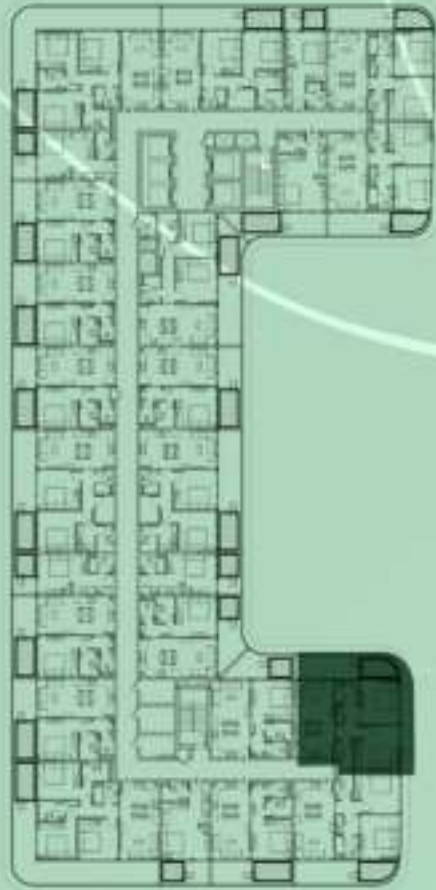

NET AREA
1000.94 Sqf

SAMANA
Ivy Gardens

KEYPLAN 3RD FLOOR

2 BERDOOM WITH POOL
318

NET AREA
977.58 Sqf

KEYPLAN 3RD FLOOR

2 BERDOOM WITH POOL
319

NET AREA
1000.18 Sqf