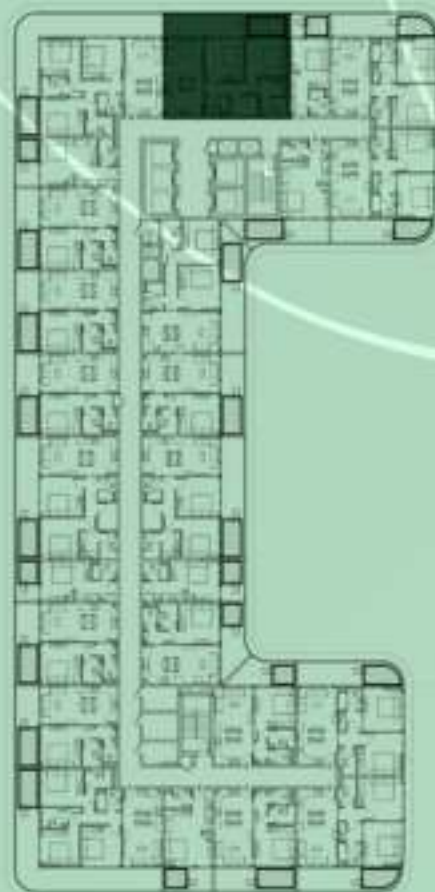

NET AREA
997.81 Sqf

SAMANA
Ivy Gardens

KEYPLAN 7TH FLOOR

STUDIO WITH POOL
704

NET AREA
373.94Sqf

SAMANA Ivy Gardens

KEYPLAN 7TH FLOOR

2 BERDOOM WITH POOL
705