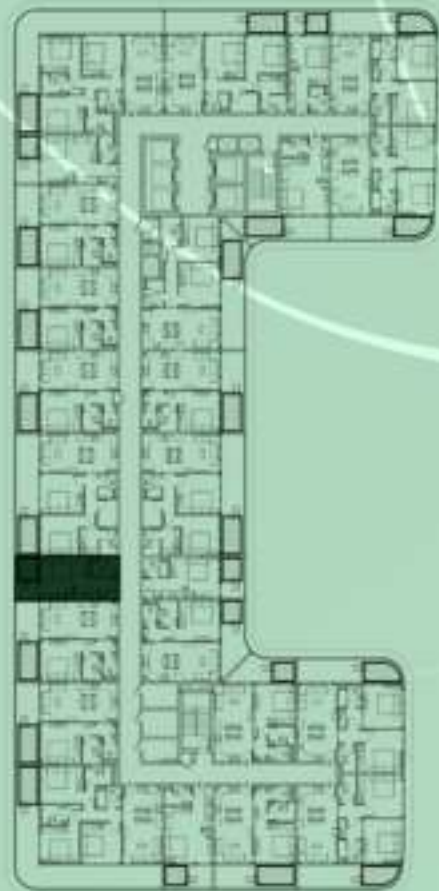

SAMANA
Ivy Gardens

KEYPLAN 14TH FLOOR

STUDIO WITH POOL
1412

NET AREA
376.20 Sqf