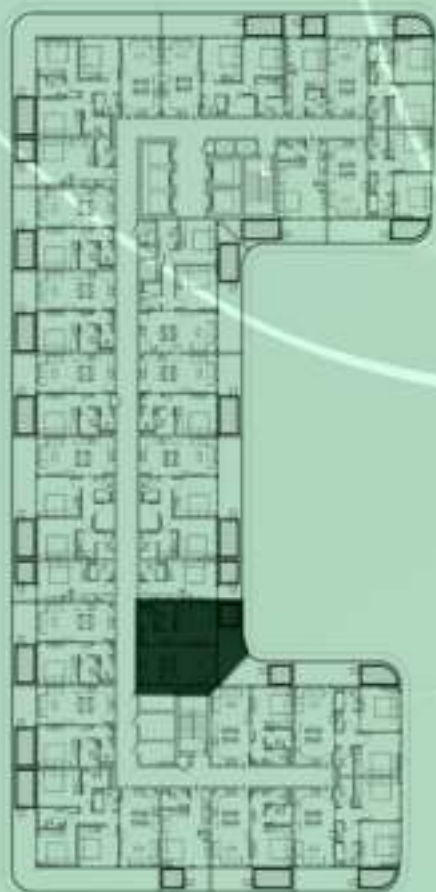

KEYPLAN 7TH FLOOR

1 BEDROOM WITH POOL
720

NET AREA
702.02 Sqf

KEYPLAN 7TH FLOOR

1 BEDROOM WITH POOL
721

NET AREA
711.06 Sqf

SAMANA
Ivy Gardens

KEYPLAN 7TH FLOOR