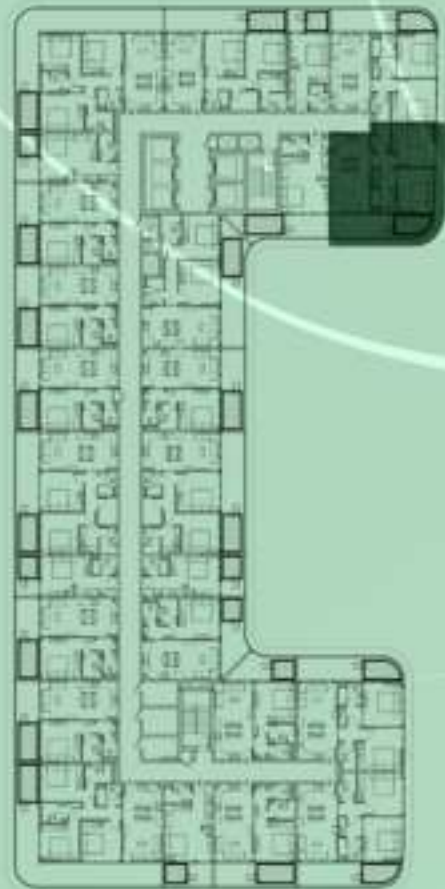

STUDIO WITH POOL
801

NET AREA
559.40 Sqf

SAMANA
Ivy Gardens

KEYPLAN 8TH FLOOR

2 BERDOOM WITH POOL
802

NET AREA
977.58 Sqf

KEYPLAN 8TH FLOOR

2 BERDOOM WITH POOL
803