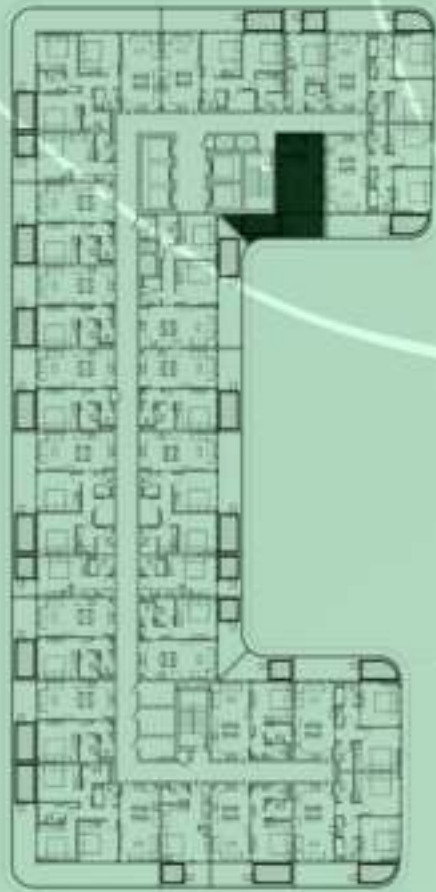

2 BERDOOM WITH POOL
1125

NET AREA
1068.64 Sqf

SAMANA
DEVELOPERS

KEYPLAN 12TH FLOOR

STUDIO WITH POOL
1201

NET AREA
559.40 Sqf

SAMANA
Ivy Gardens

KEYPLAN 12TH FLOOR