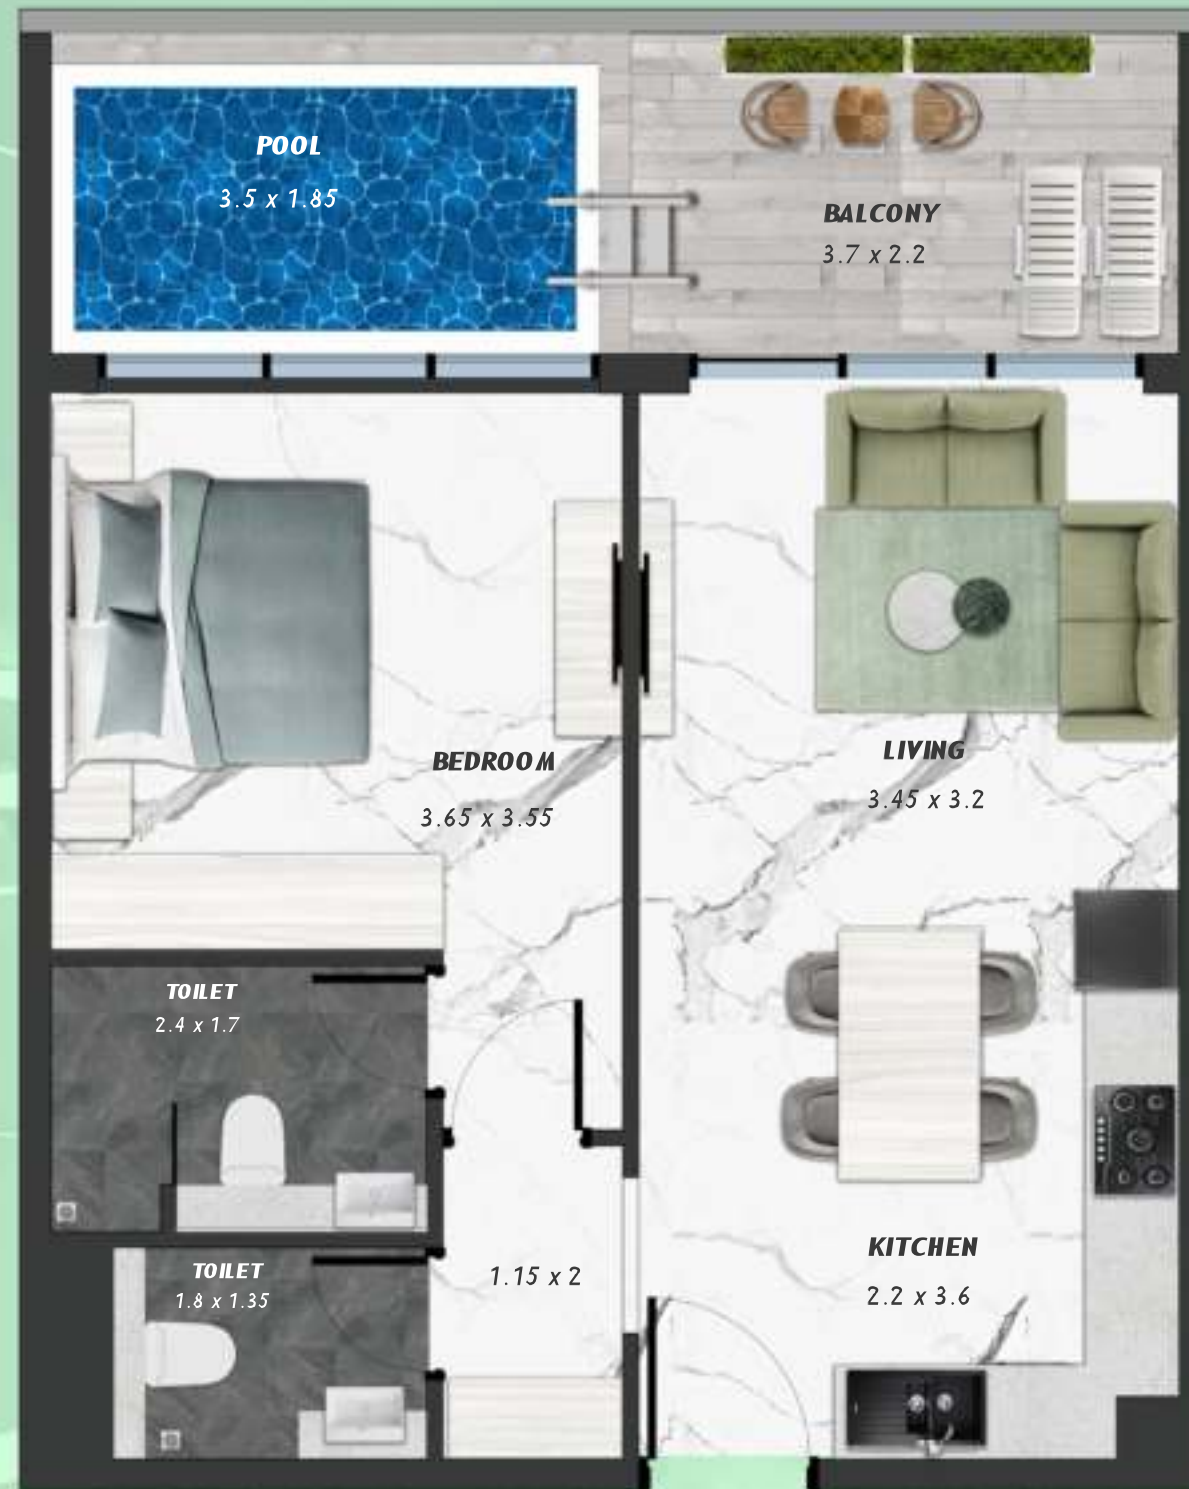

SAMANA *Ivy Gardens*

KEYPLAN 5TH FLOOR

1 BEDROOM WITH POOL
513

NET AREA
729.58 Sqf