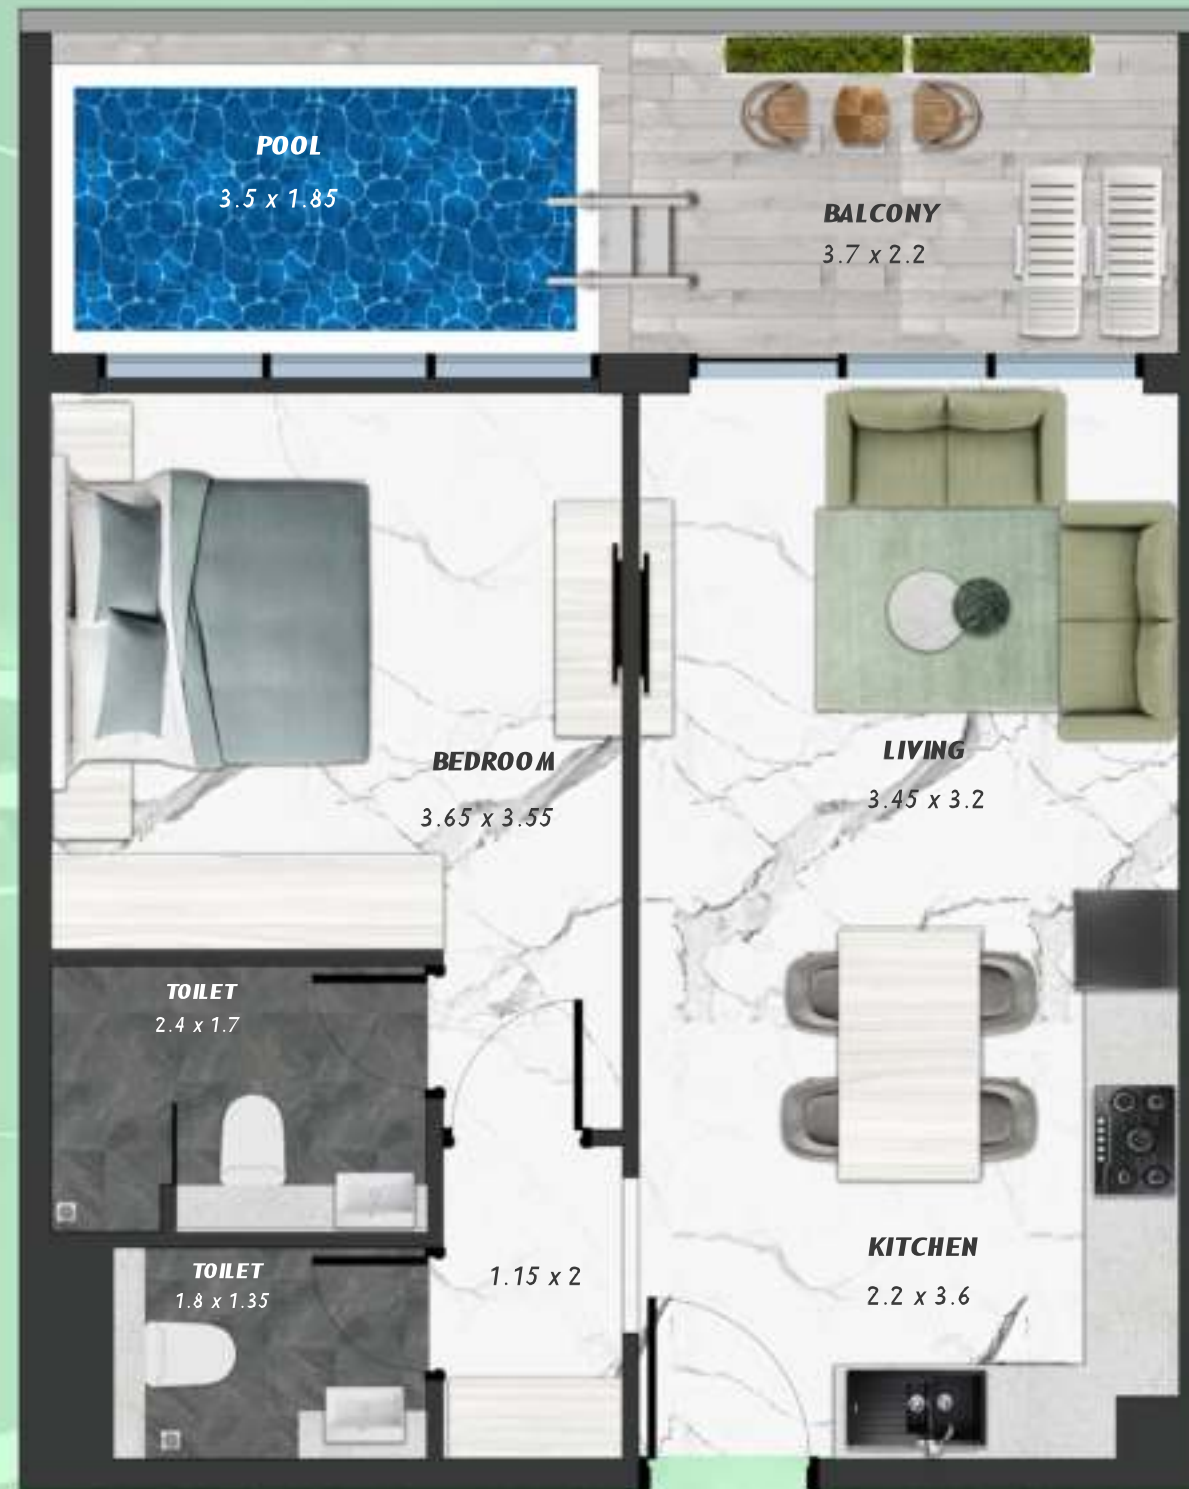

SAMANA Ivy Gardens

KEYPLAN 13 TH FLOOR

1 BEDROOM WITH POOL
1313

NET AREA
729.58 Sqf