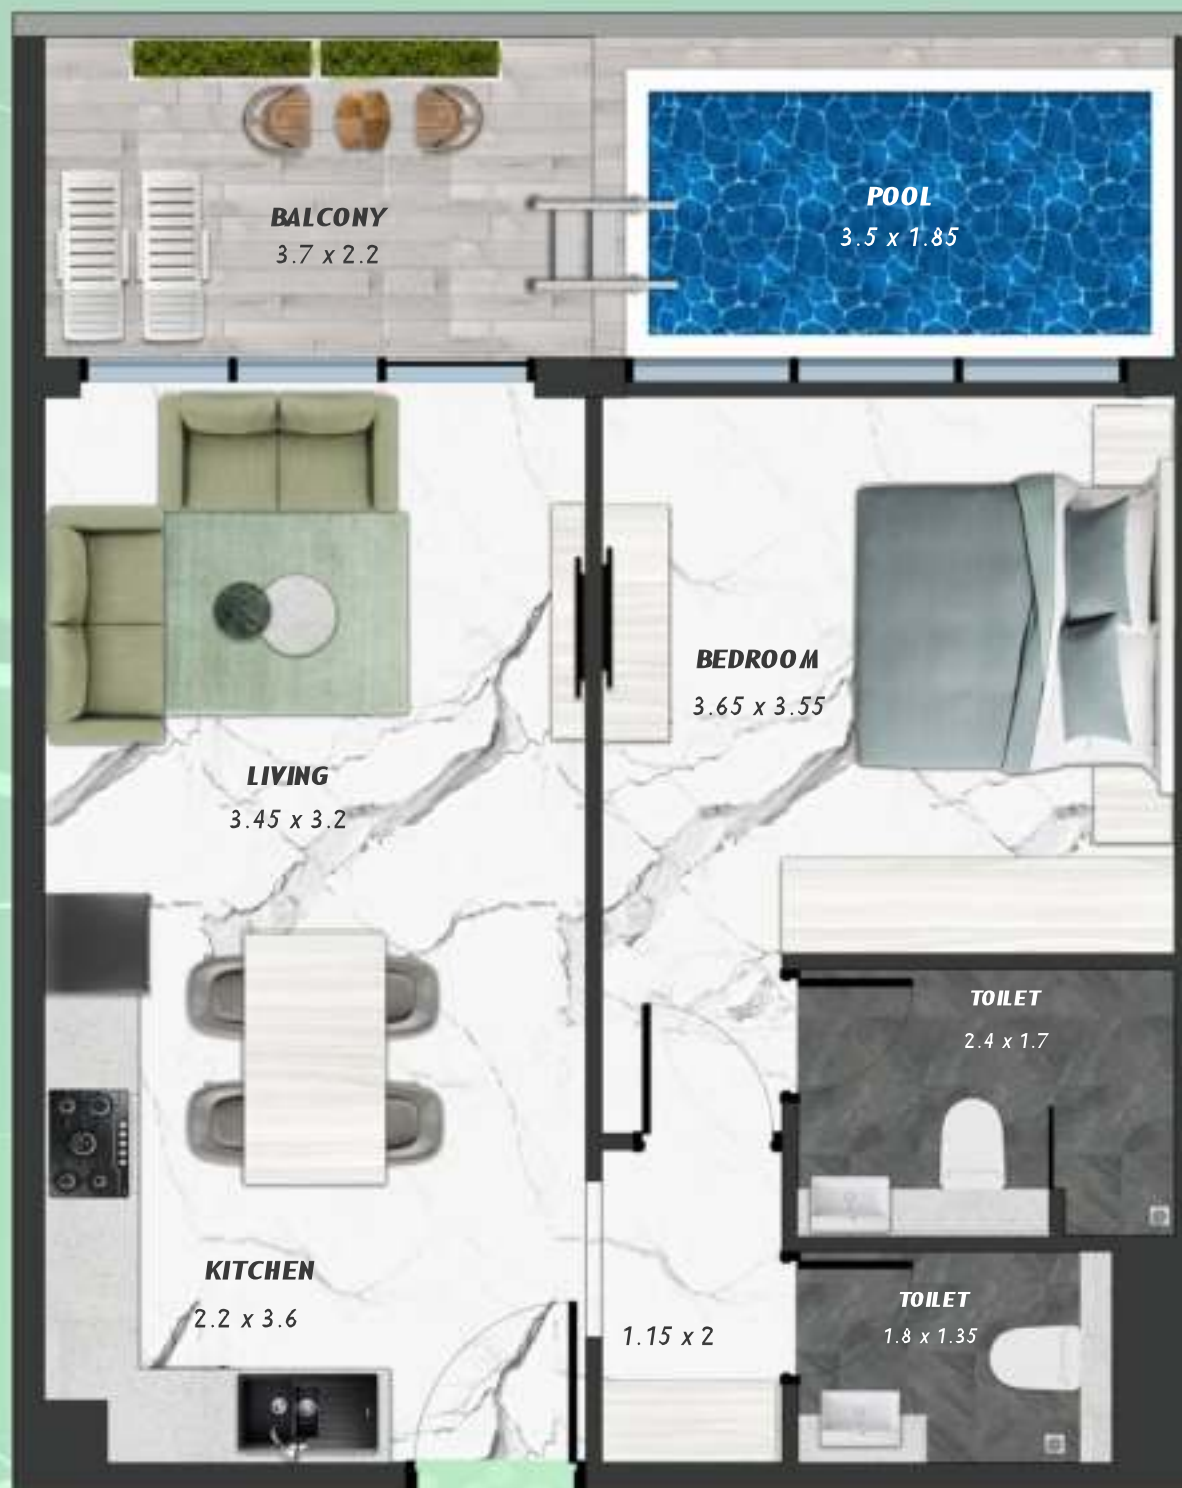

SAMANA *Ivy Gardens*

NET AREA
728.93 Sqf