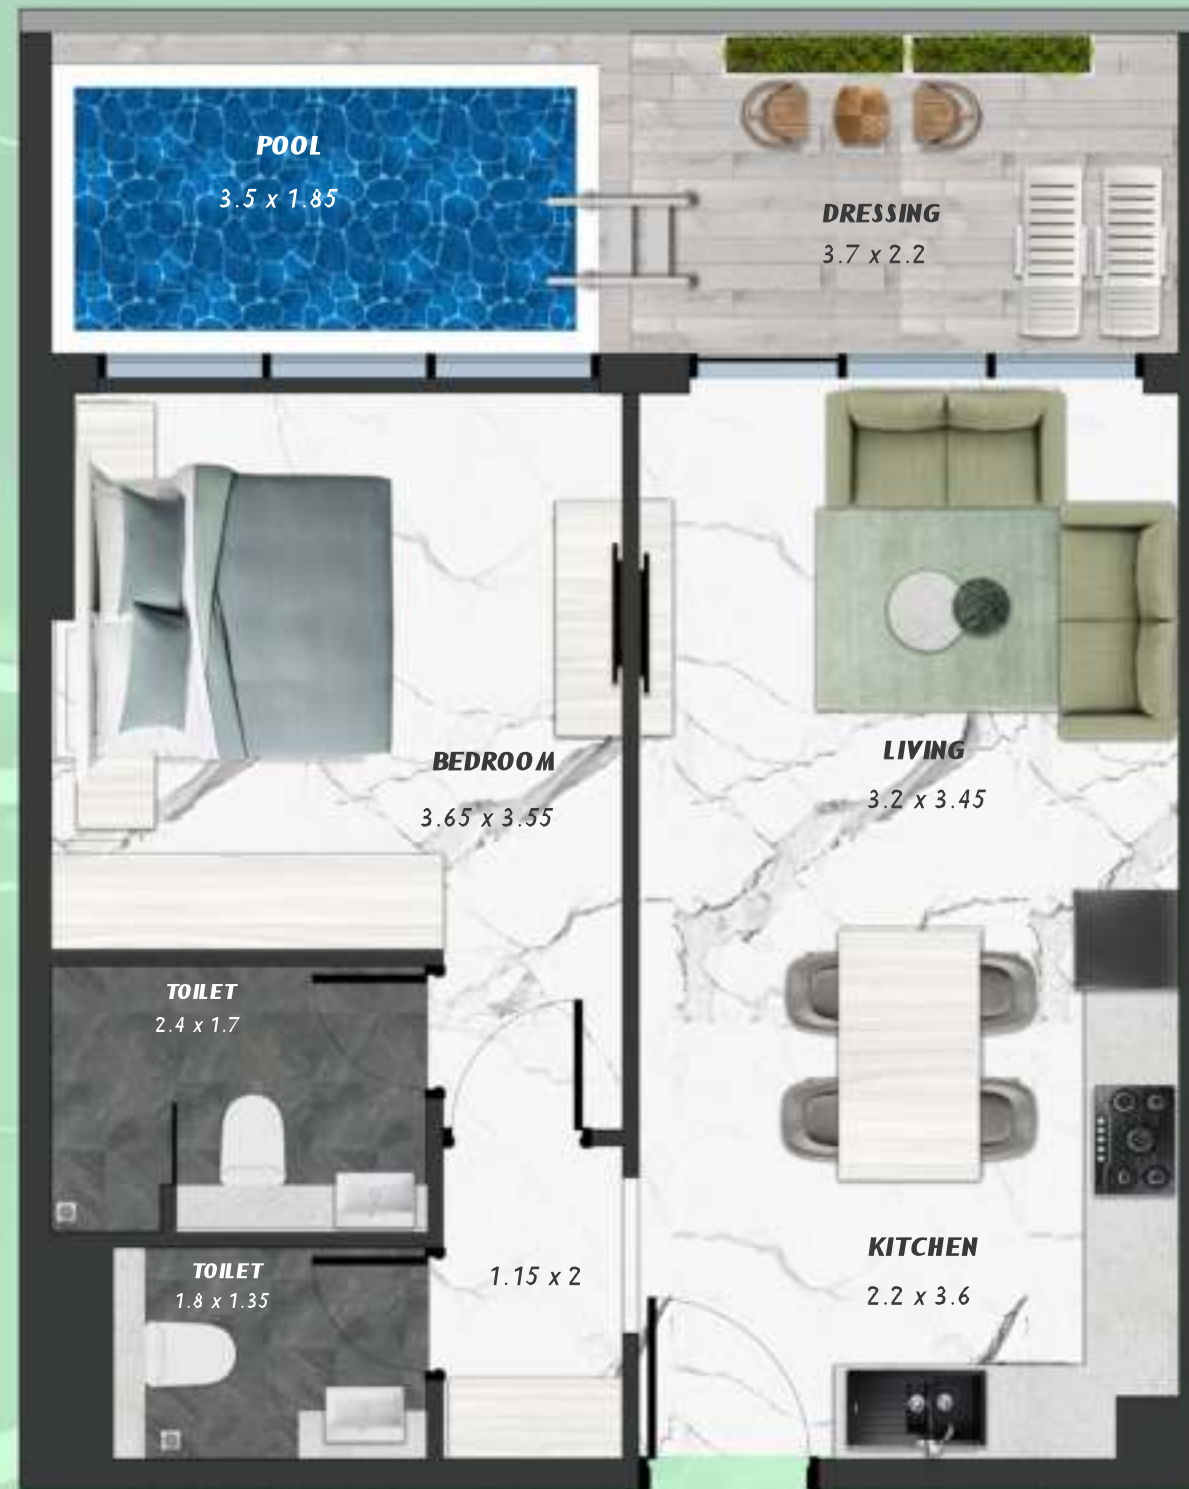

NET AREA
445.30 Sqf

KEYPLAN 11TH FLOOR

1 BEDROOM WITH POOL
1117

NET AREA
1000.94 Sqf

SAMANA
Ivy Gardens

KEYPLAN 11TH FLOOR

2 BERDOOM WITH POOL
1118

NET AREA
977.58 Sqf