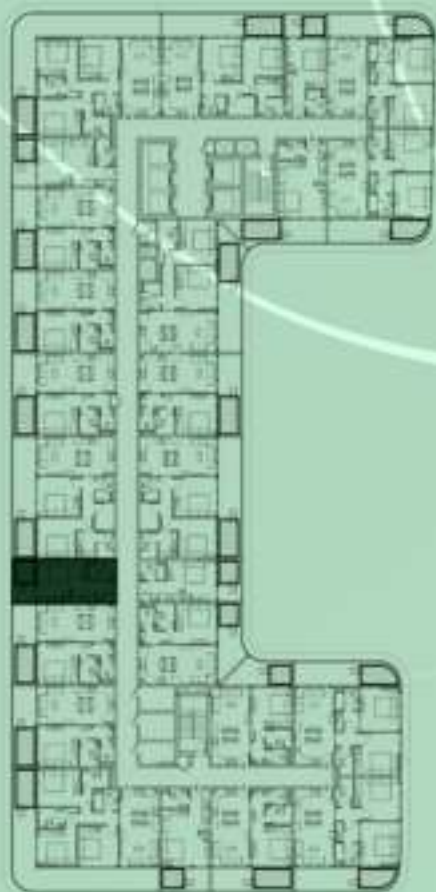

1 BEDROOM WITH POOL
910

NET AREA
725.06 Sqf

KEYPLAN 9TH FLOOR

2 BERDOOM WITH POOL
911

NET AREA
1094.80 Sqf

SAMANA
Ivy Gardens

KEYPLAN 9TH FLOOR

STUDIO WITH POOL
912