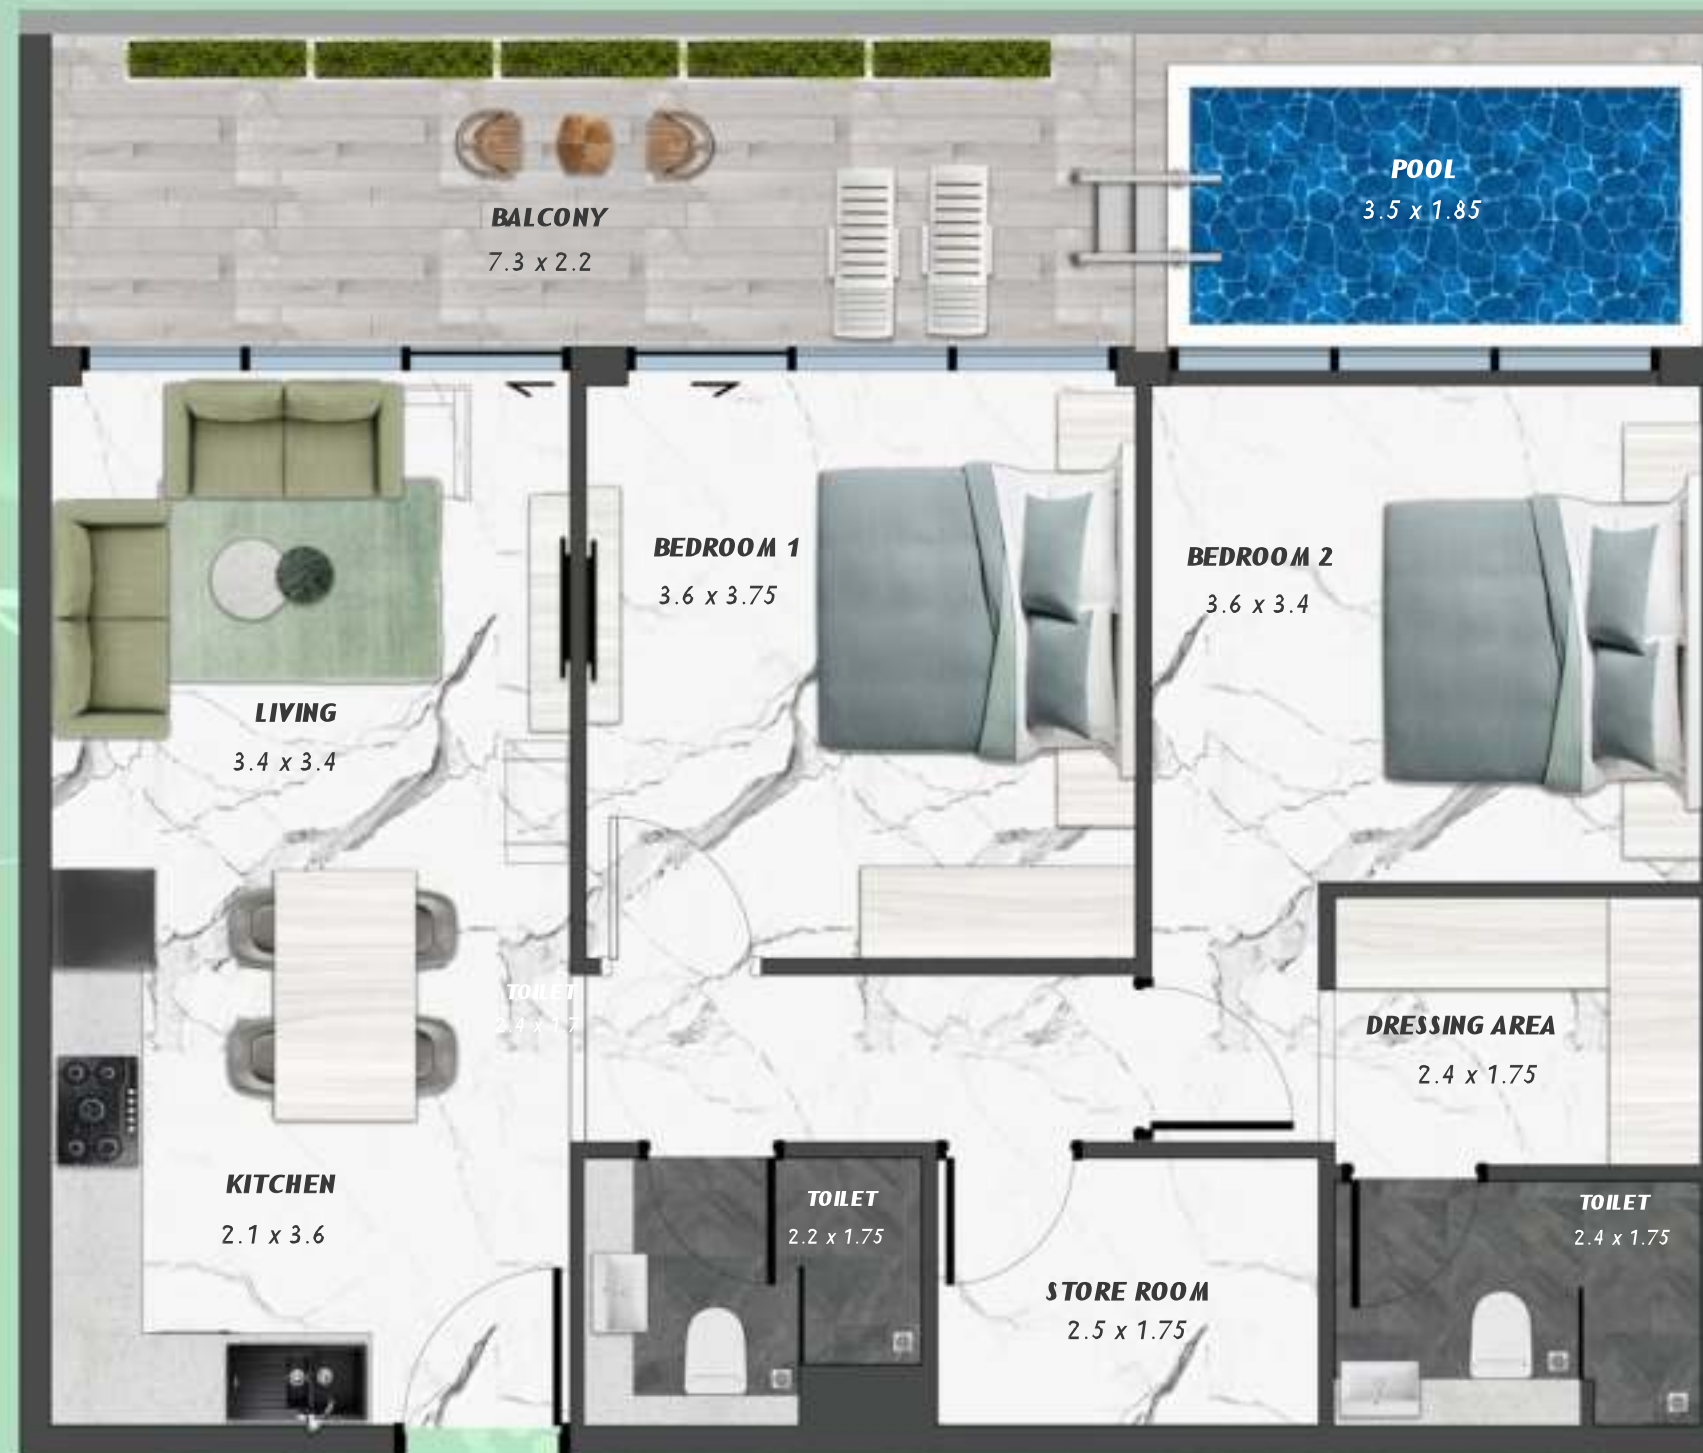

SAMANA Ivy Gardens

KEYPLAN 13TH FLOOR

2 BERDOOM WITH POOL
1305

NET AREA
1093.83 Sqf

SAMANA
DEVELOPERS