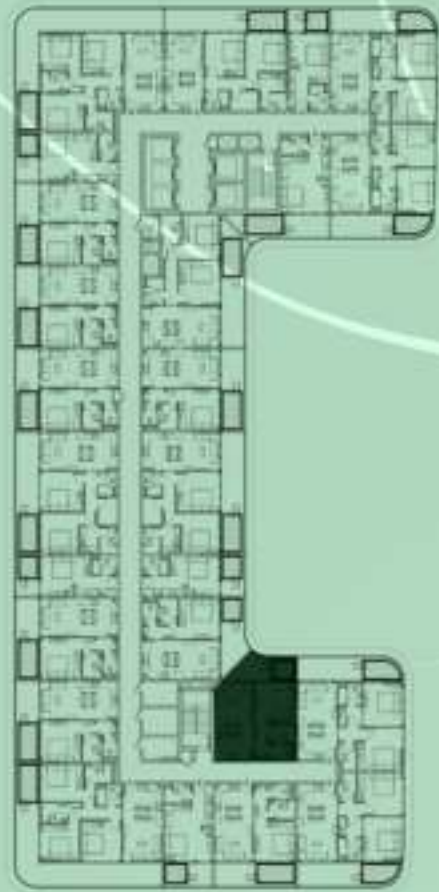

SAMANA *Ivy Gardens*

KEYPLAN 12TH FLOOR

1 BEDROOM WITH POOL
1220

NET AREA
702.02 Sqf