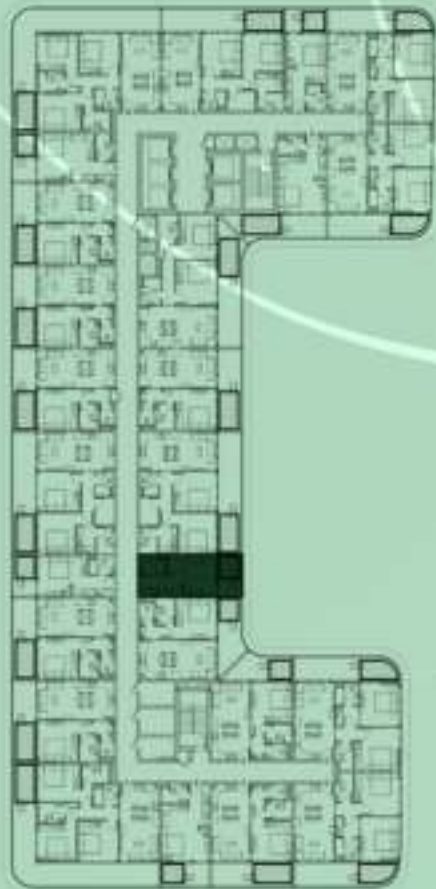

KEYPLAN 13TH FLOOR

STUDIO WITH POOL
1322

NET AREA
376.20 Sqf