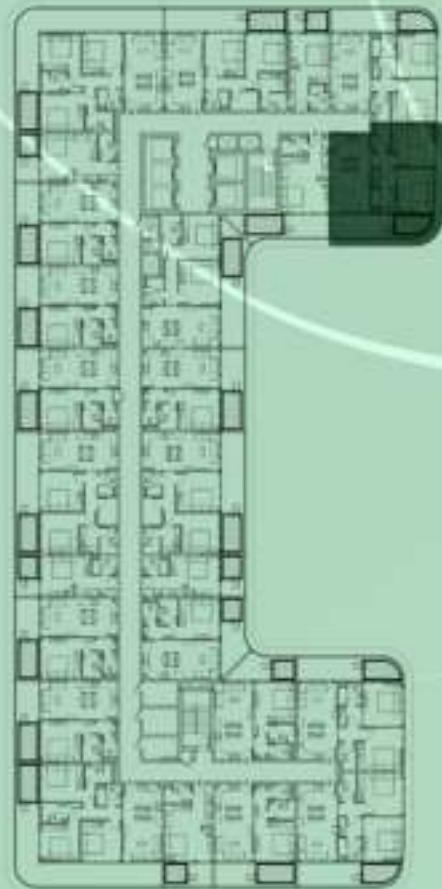

2 BERDOOM WITH POOL
225

NET AREA
1068.64 Sqf

KEYPLAN 3RD FLOOR

STUDIO WITH POOL
301

NET AREA
559.40 Sqf

SAMANA *Ivy Gardens*

KEYPLAN 3RD FLOOR

2 BERDOOM WITH POOL
302