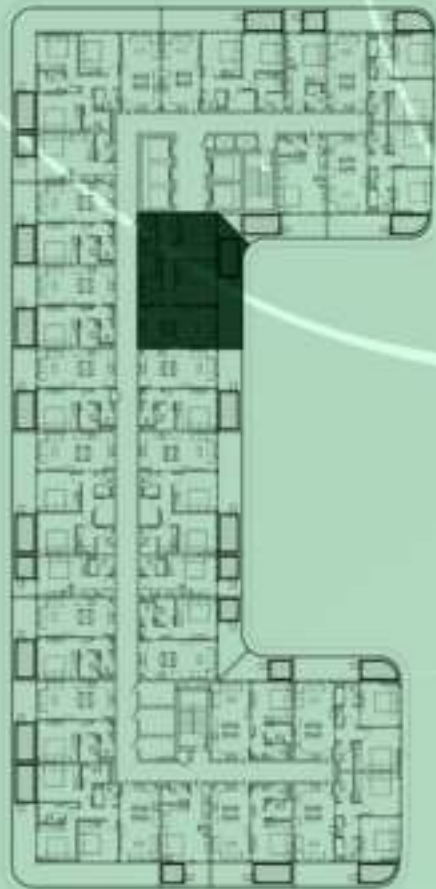

2 BERDOOM WITH POOL
223

NET AREA
1093.83 Sqf

SAMANA
Ivy Gardens

KEYPLAN 2ND FLOOR

1 BEDROOM WITH POOL
224

NET AREA
728.93 Sqf

SAMANA *Ivy Gardens*

KEYPLAN 2ND FLOOR