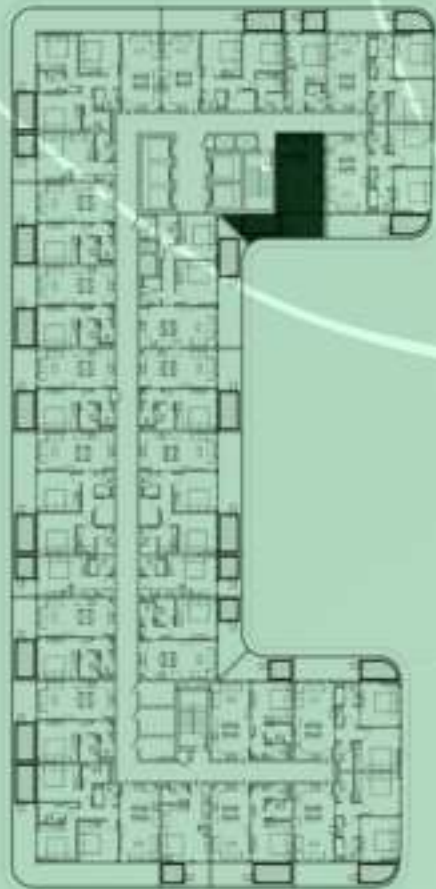

KEYPLAN 1ST FLOOR

1 BEDROOM WITH POOL
123

NET AREA
695.35 Sqf

KEYPLAN 2ND FLOOR

STUDIO WITH POOL
201

NET AREA
559.40 Sqf

SAMANA
Ivy Gardens

KEYPLAN 2ND FLOOR