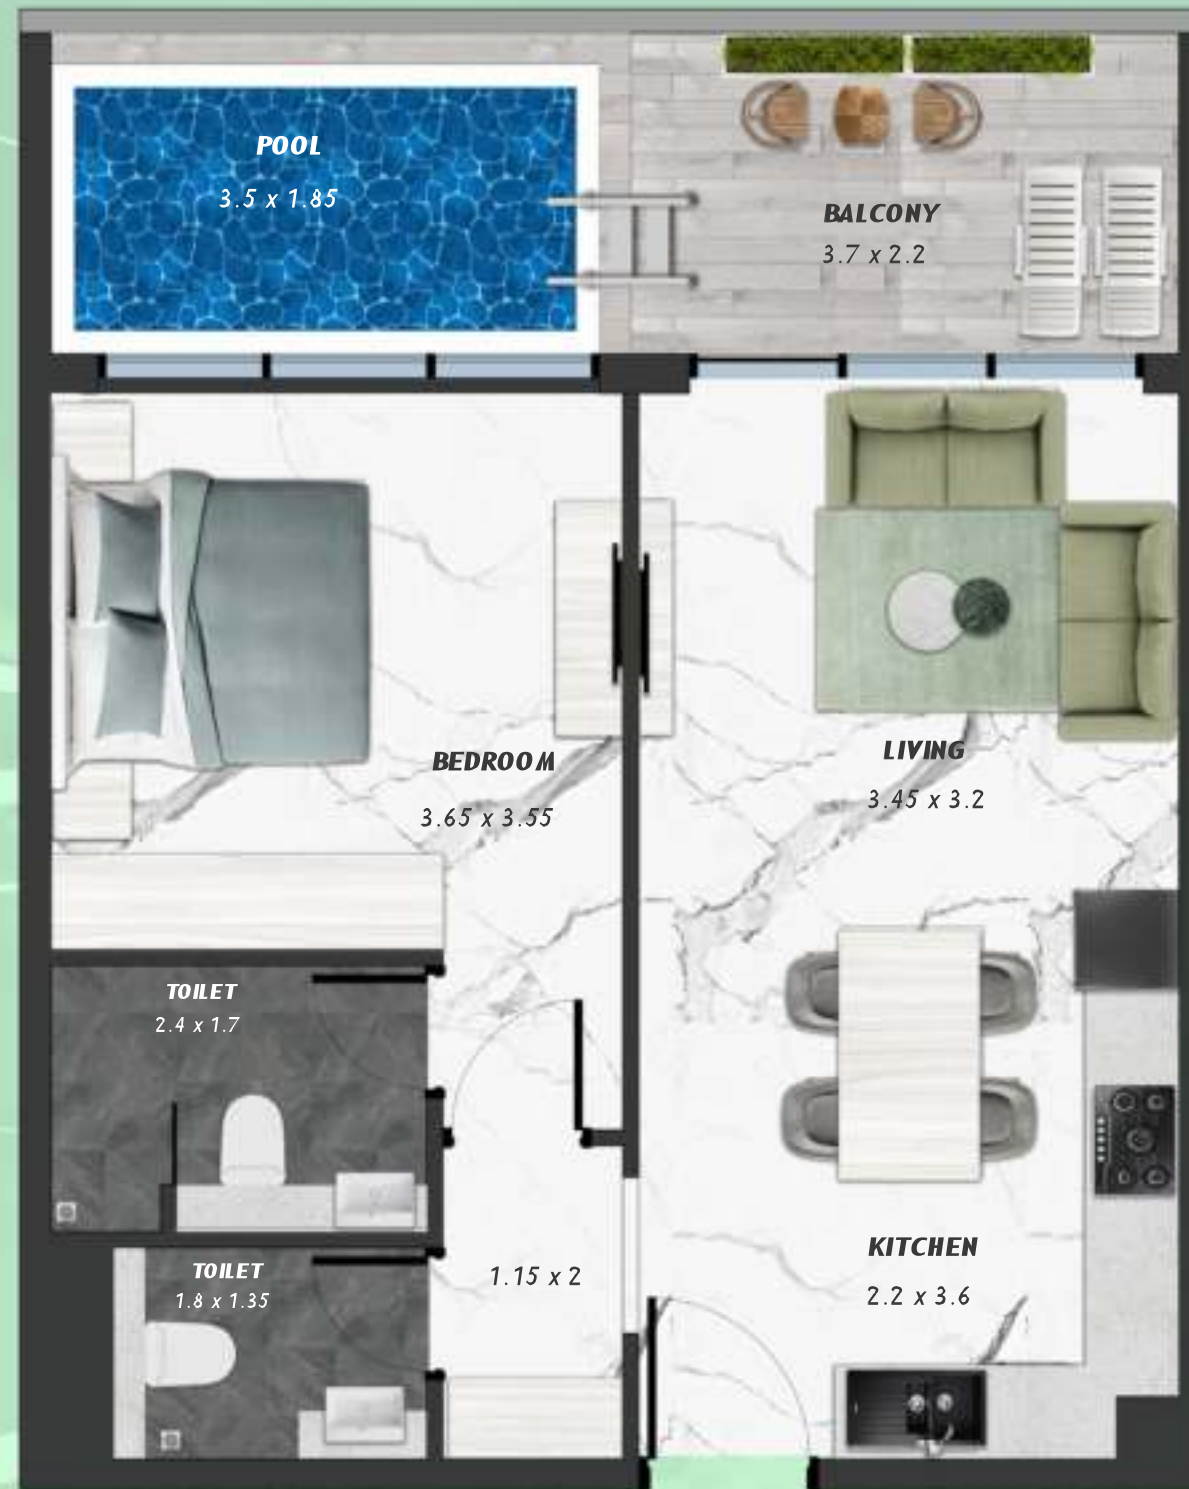

SAMANA
Ivy Gardens

KEYPLAN 5TH FLOOR

STUDIO WITH POOL
507

NET AREA
445.30 Sqf

SAMANA *Ivy Gardens*

KEYPLAN 5TH FLOOR

1 BEDROOM WITH POOL
508

NET AREA
731.84 Sqf