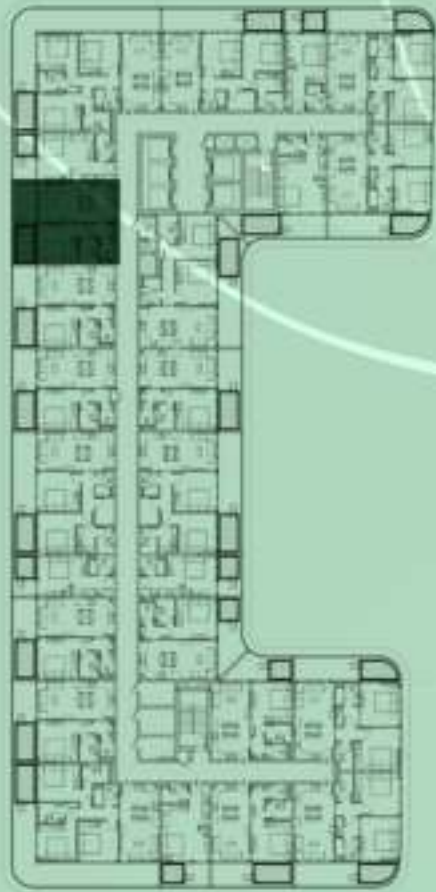

KEYPLAN 3RD FLOOR

STUDIO WITH POOL
307

NET AREA
445.30 Sqf

SAMANA
Ivy Gardens

KEYPLAN 3RD FLOOR

1 BEDROOM WITH POOL
308

NET AREA
731.84 Sqf

SAMANA *Ivy Gardens*