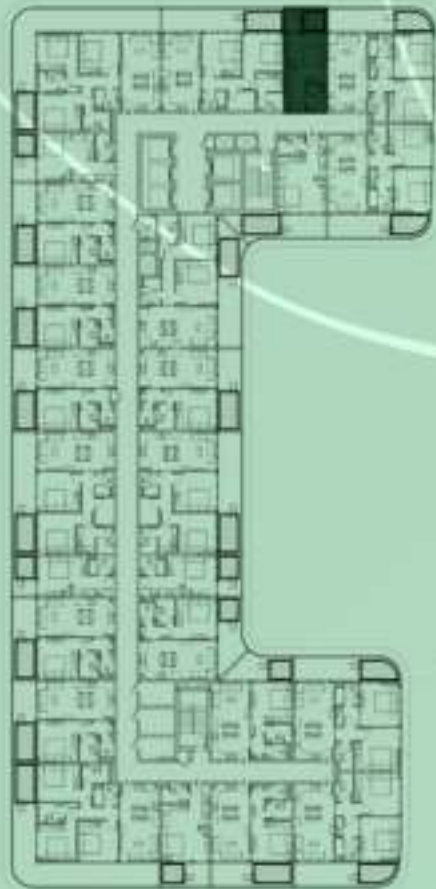

2 BERDOOM WITH POOL
502

NET AREA
977.58 Sqf

KEYPLAN 5TH FLOOR

2 BERDOOM WITH POOL
503

NET AREA
997.81 Sqf

SAMANA
Ivy Gardens

KEYPLAN 5TH FLOOR

STUDIO WITH POOL
504