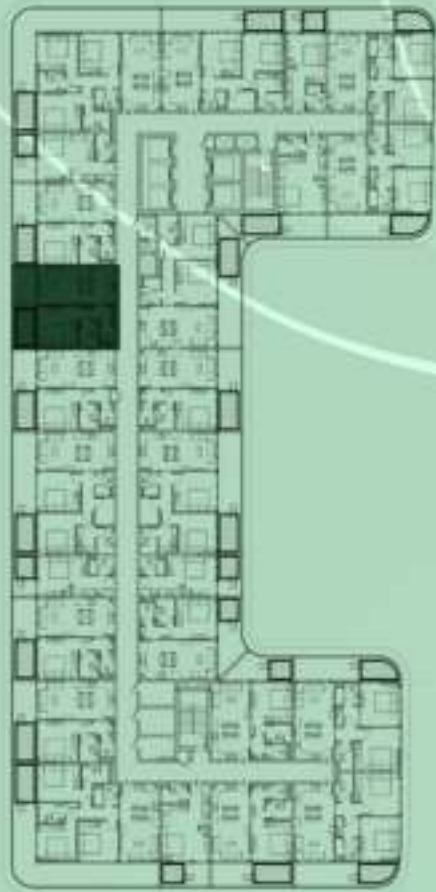

SAMANA *Ivy Gardens*

KEYPLAN 2ND FLOOR

1 BEDROOM WITH POOL
209

NET AREA
731.84 Sqf