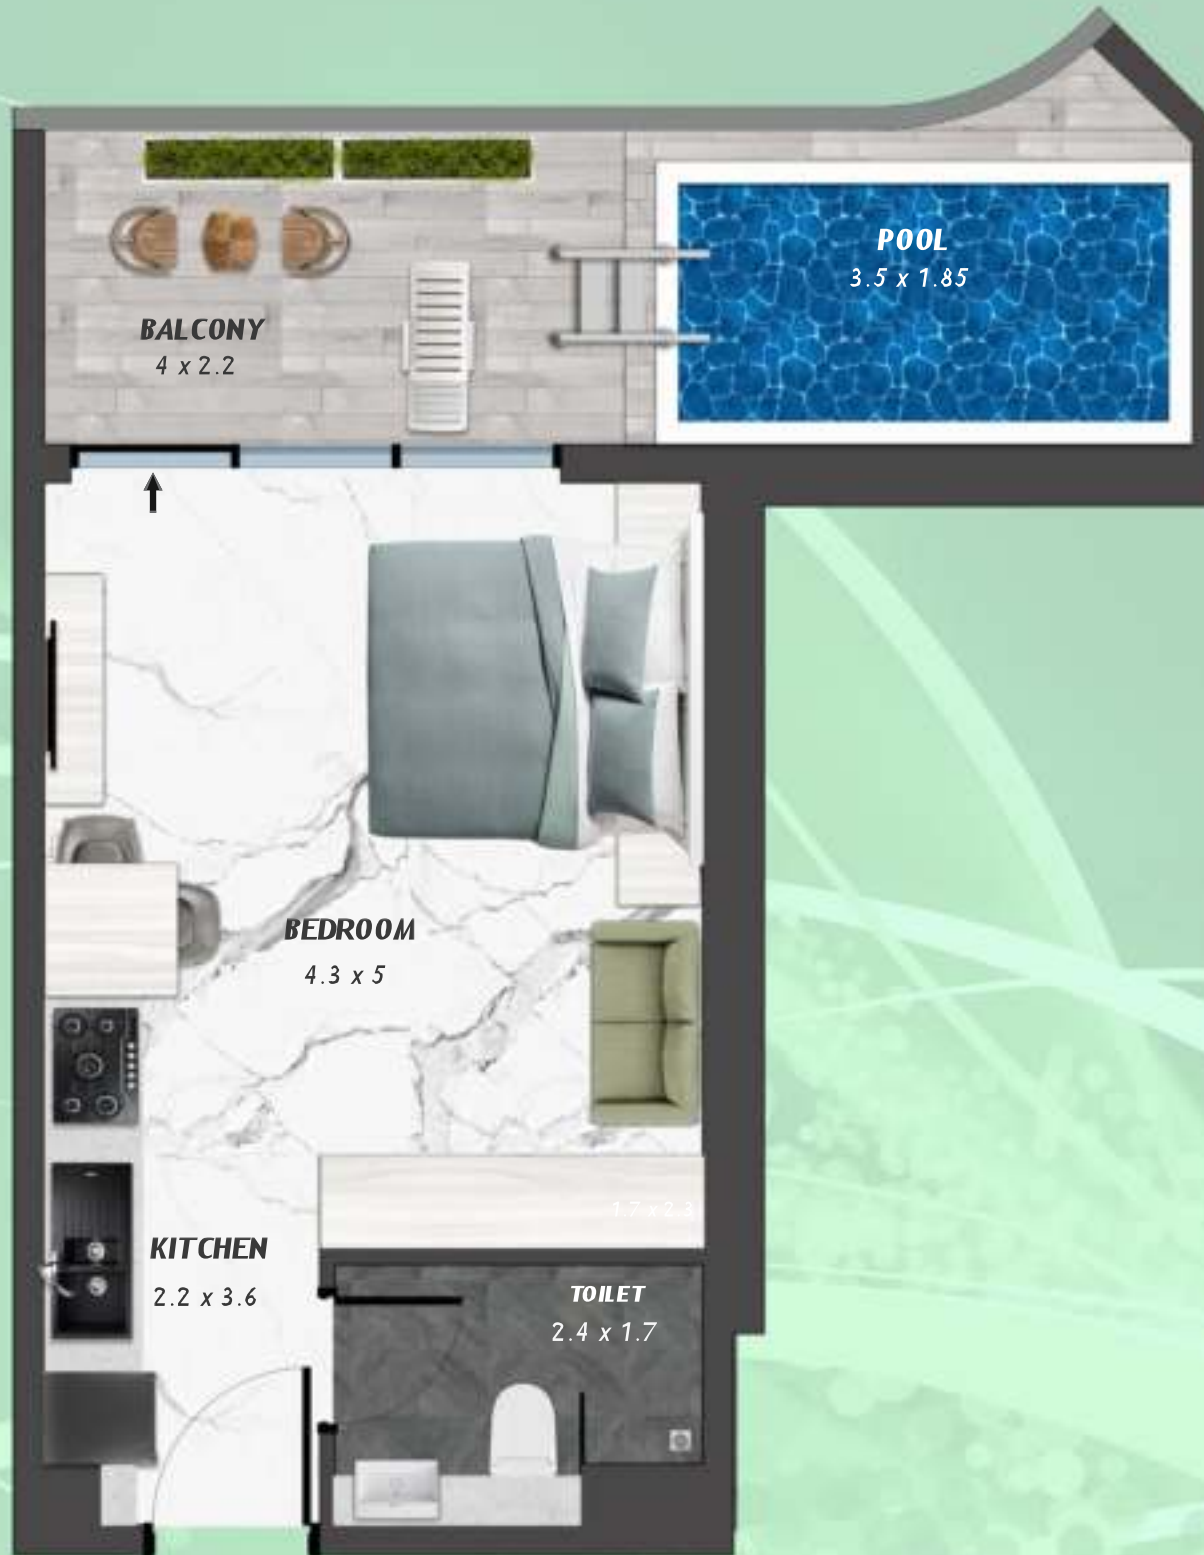

2 BERDOOM WITH POOL
225

NET AREA
1068.64 Sqf

KEYPLAN 3RD FLOOR

STUDIO WITH POOL
301

NET AREA
559.40 Sqf

SAMANA *Ivy Gardens*

KEYPLAN 3RD FLOOR

2 BERDOOM WITH POOL
302