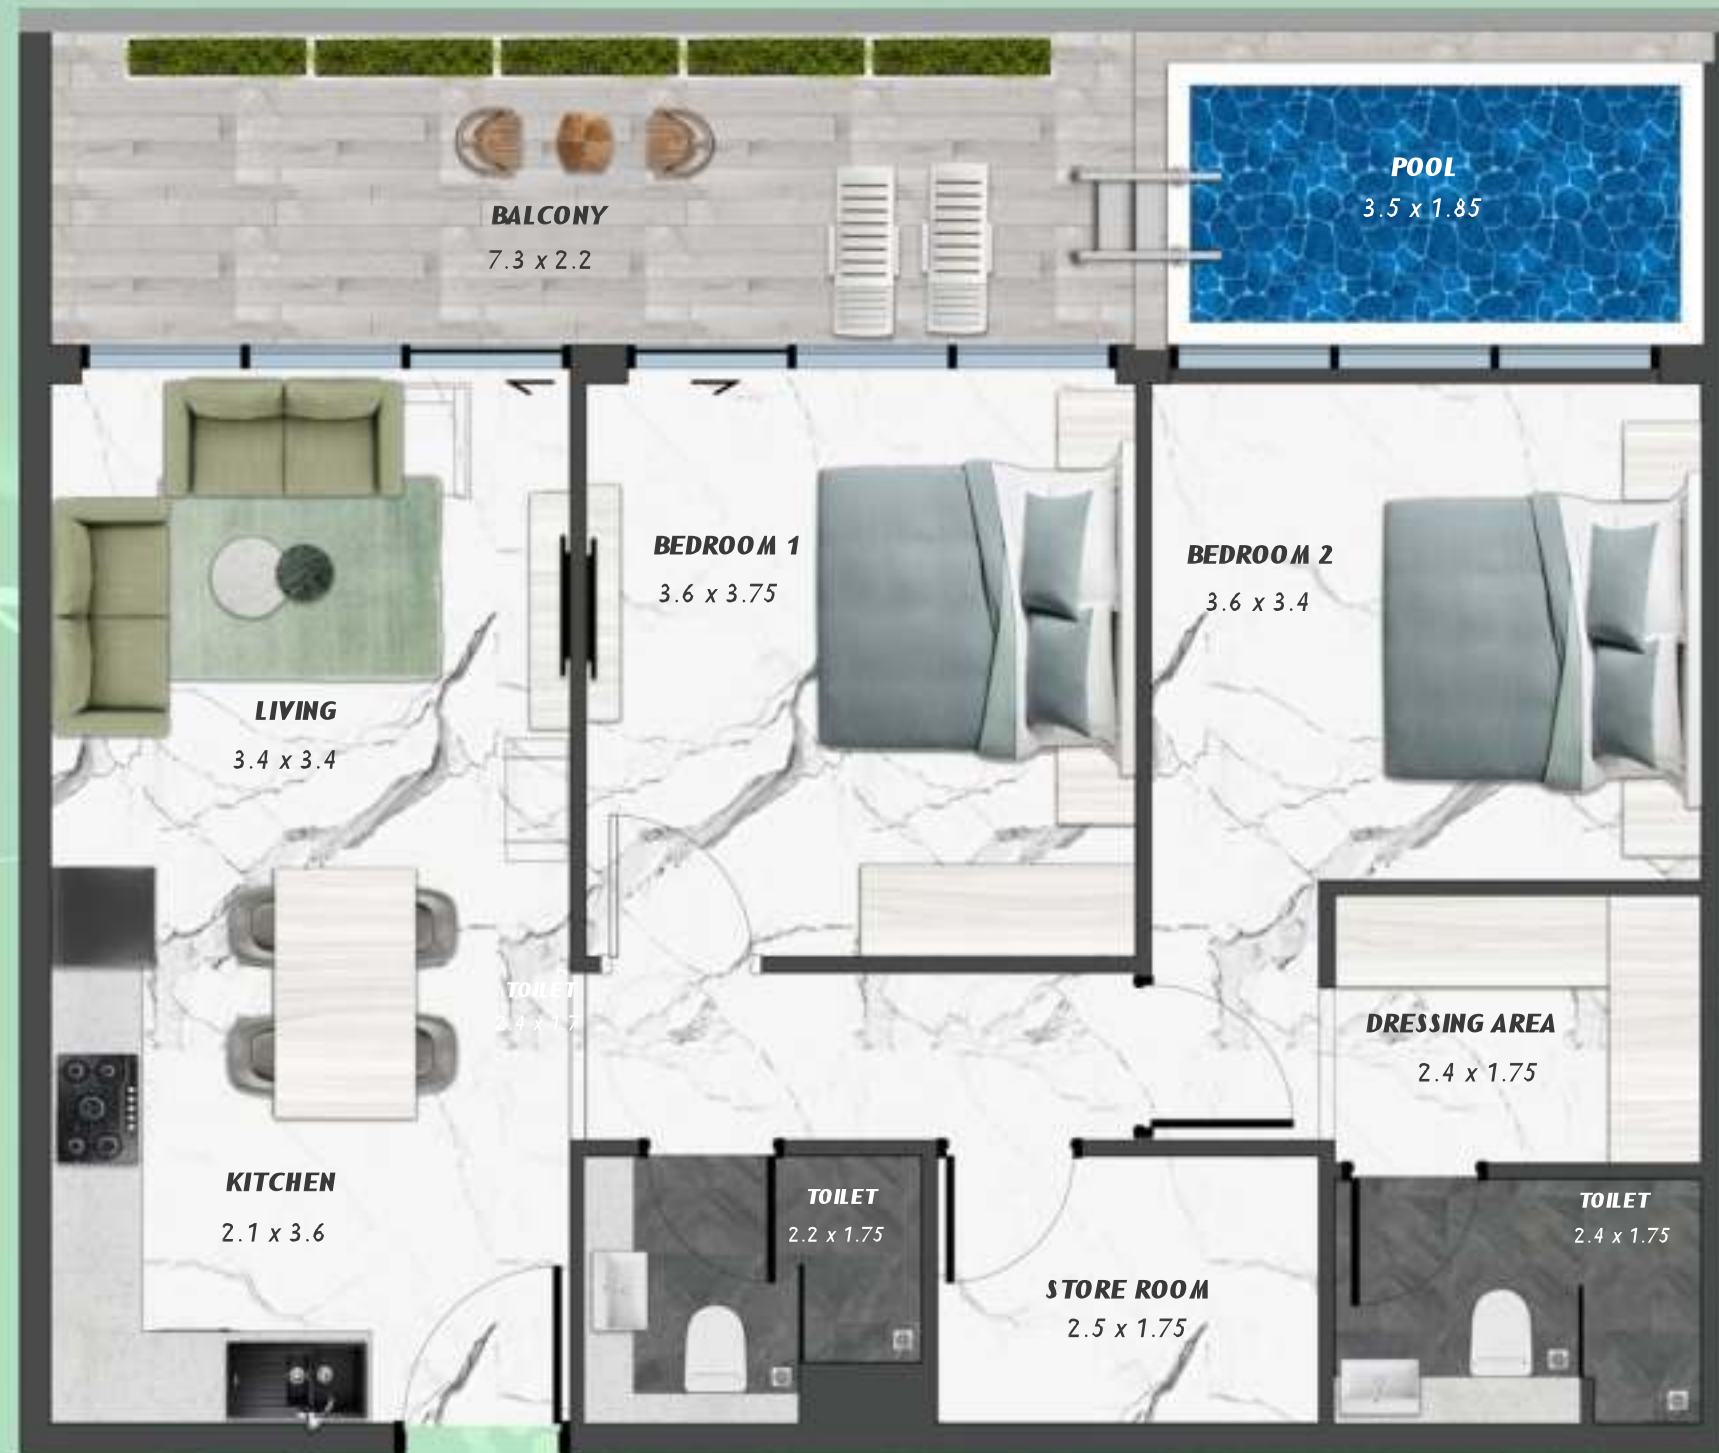

SAMANA Ivy Gardens

KEYPLAN 2ND FLOOR

2 BERDOOM WITH POOL
205

NET AREA
1093.83 Sqf