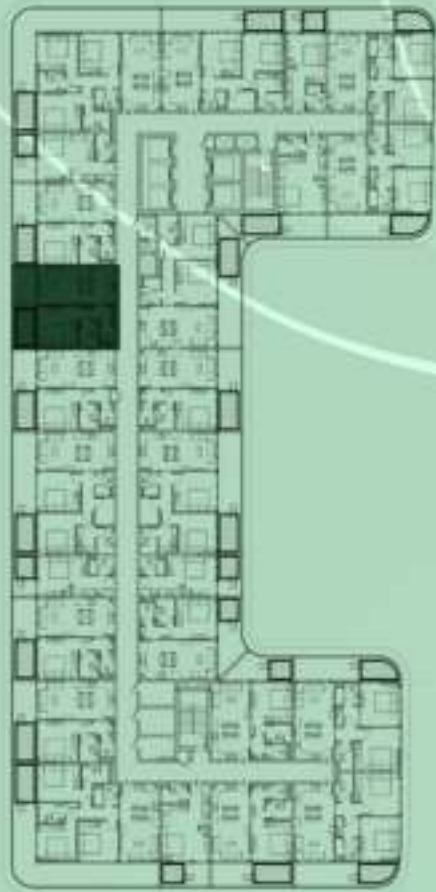

SAMANA
Ivy Gardens

KEYPLAN 13TH FLOOR

1 BEDROOM WITH POOL
1309

NET AREA
731.84 Sqf