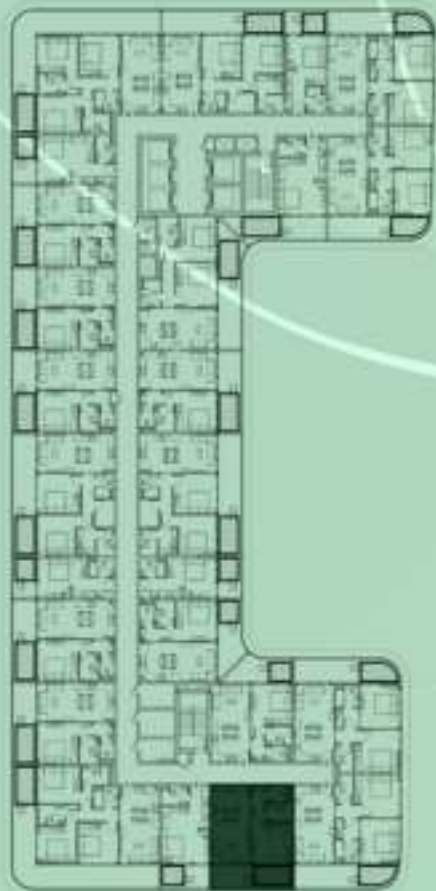

KEYPLAN 4TH FLOOR

1 BEDROOM WITH POOL
417

NET AREA
1000.94 Sqf