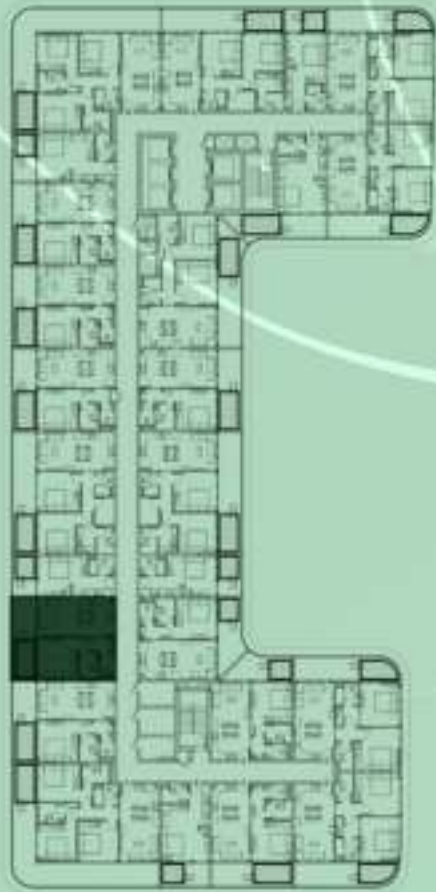

SAMANA *Ivy Gardens*

KEYPLAN 10TH FLOOR

1 BEDROOM WITH POOL
1013

NET AREA
729.58 Sqf