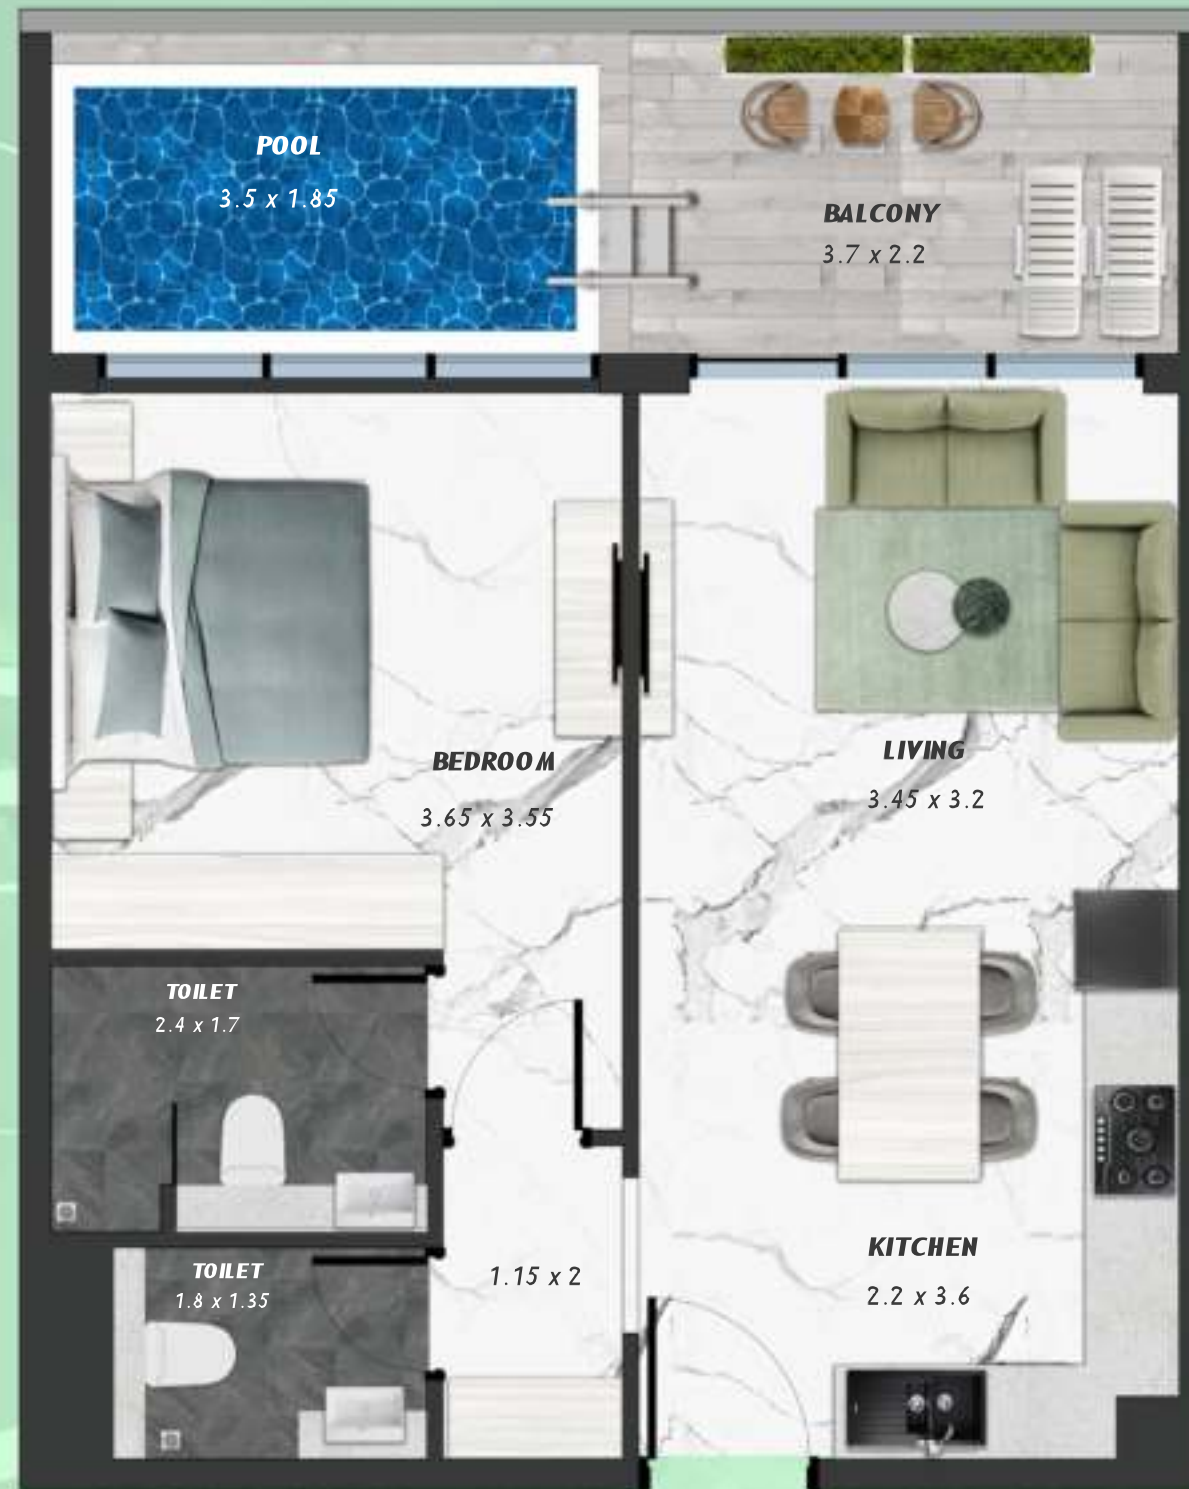

KEYPLAN 13 TH FLOOR

1 BEDROOM WITH POOL
1313

NET AREA
729.58 Sqf

SAMANA *Ivy Gardens*

KEYPLAN 13TH FLOOR

1 BEDROOM WITH POOL
1314

NET AREA
731.84 Sqf

KEYPLAN 13TH FLOOR