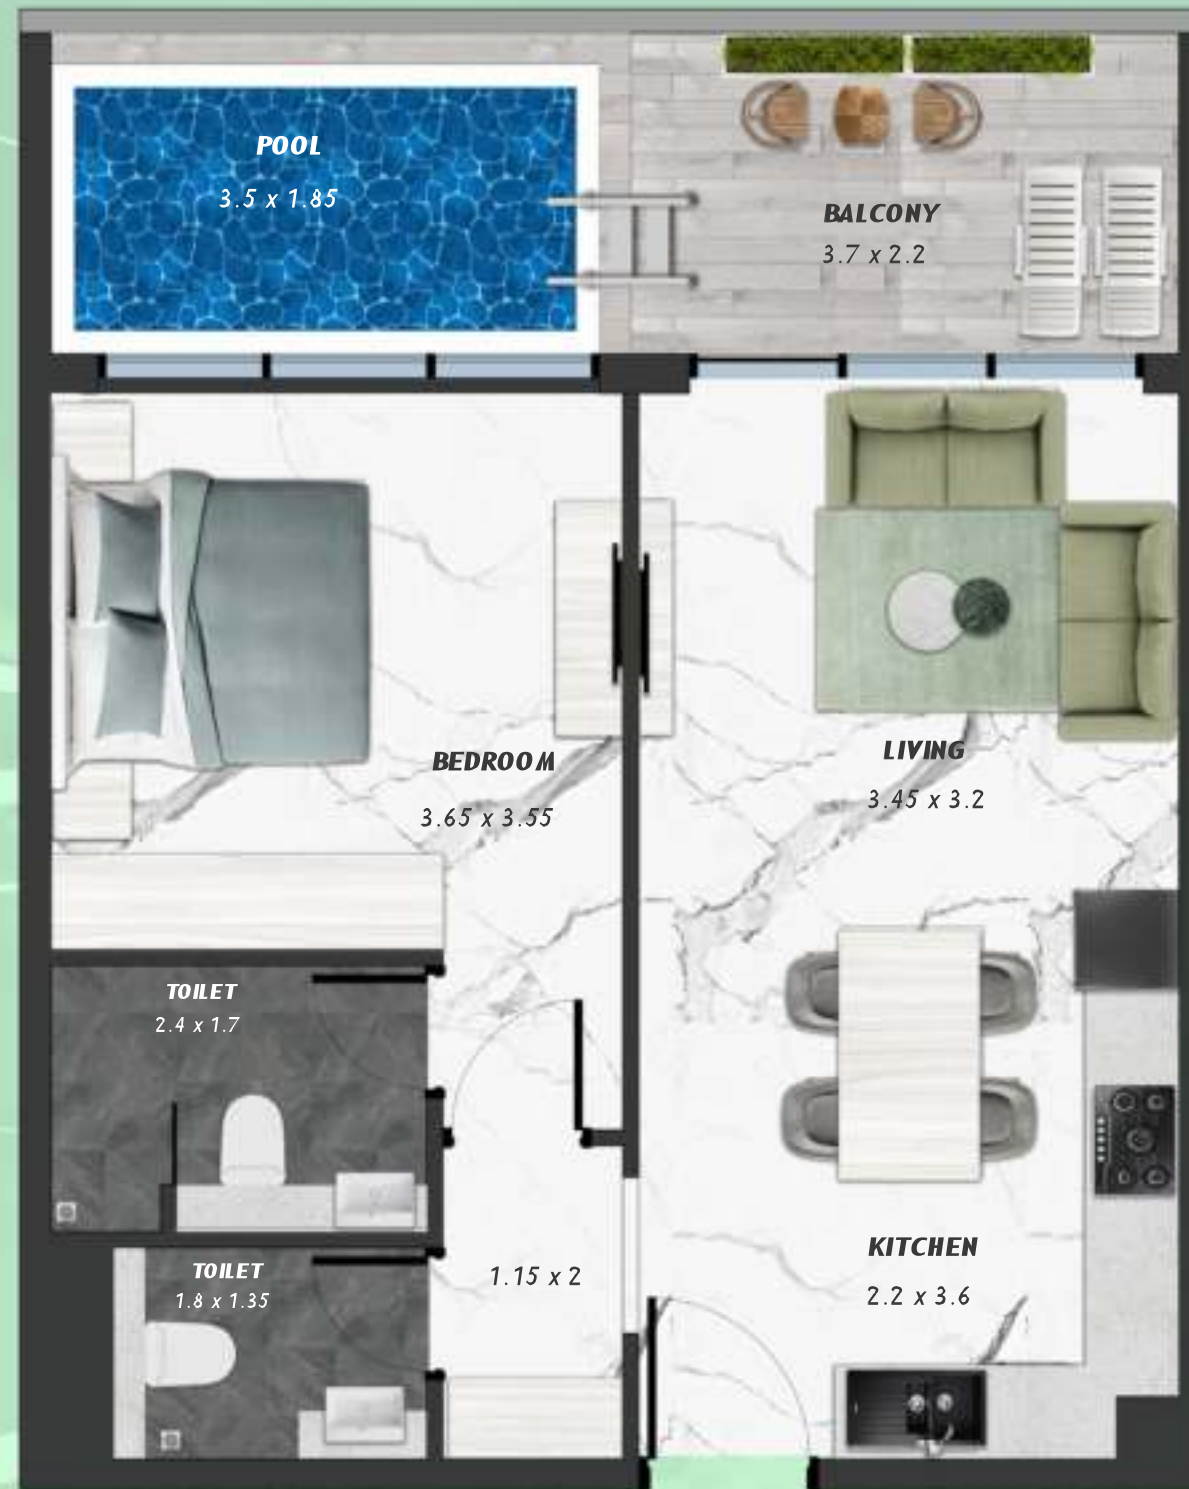

SAMANA
Ivy Gardens

KEYPLAN 10TH FLOOR

1 BEDROOM WITH POOL
1008

NET AREA
731.84 Sqf