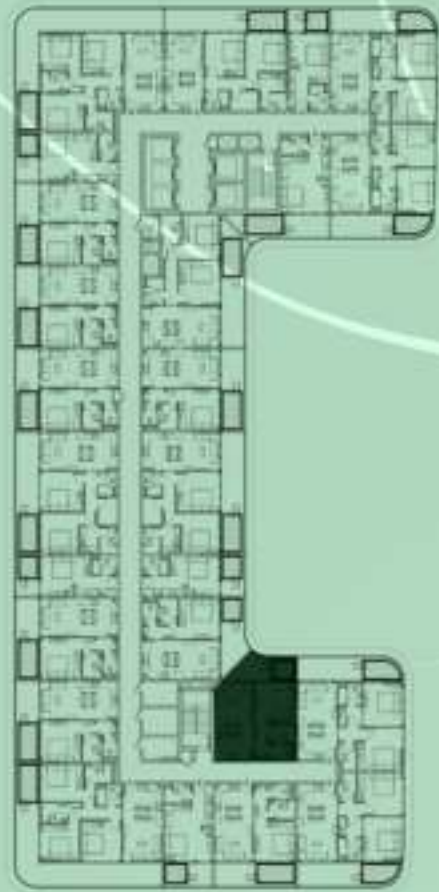

2 BERDOOM WITH POOL
1019

NET AREA
1000.18 Sqf

SAMANA *Ivy Gardens*

KEYPLAN 10TH FLOOR

1 BEDROOM WITH POOL
1020

NET AREA
702.02 Sqf

KEYPLAN 10TH FLOOR

1 BEDROOM WITH POOL
1021