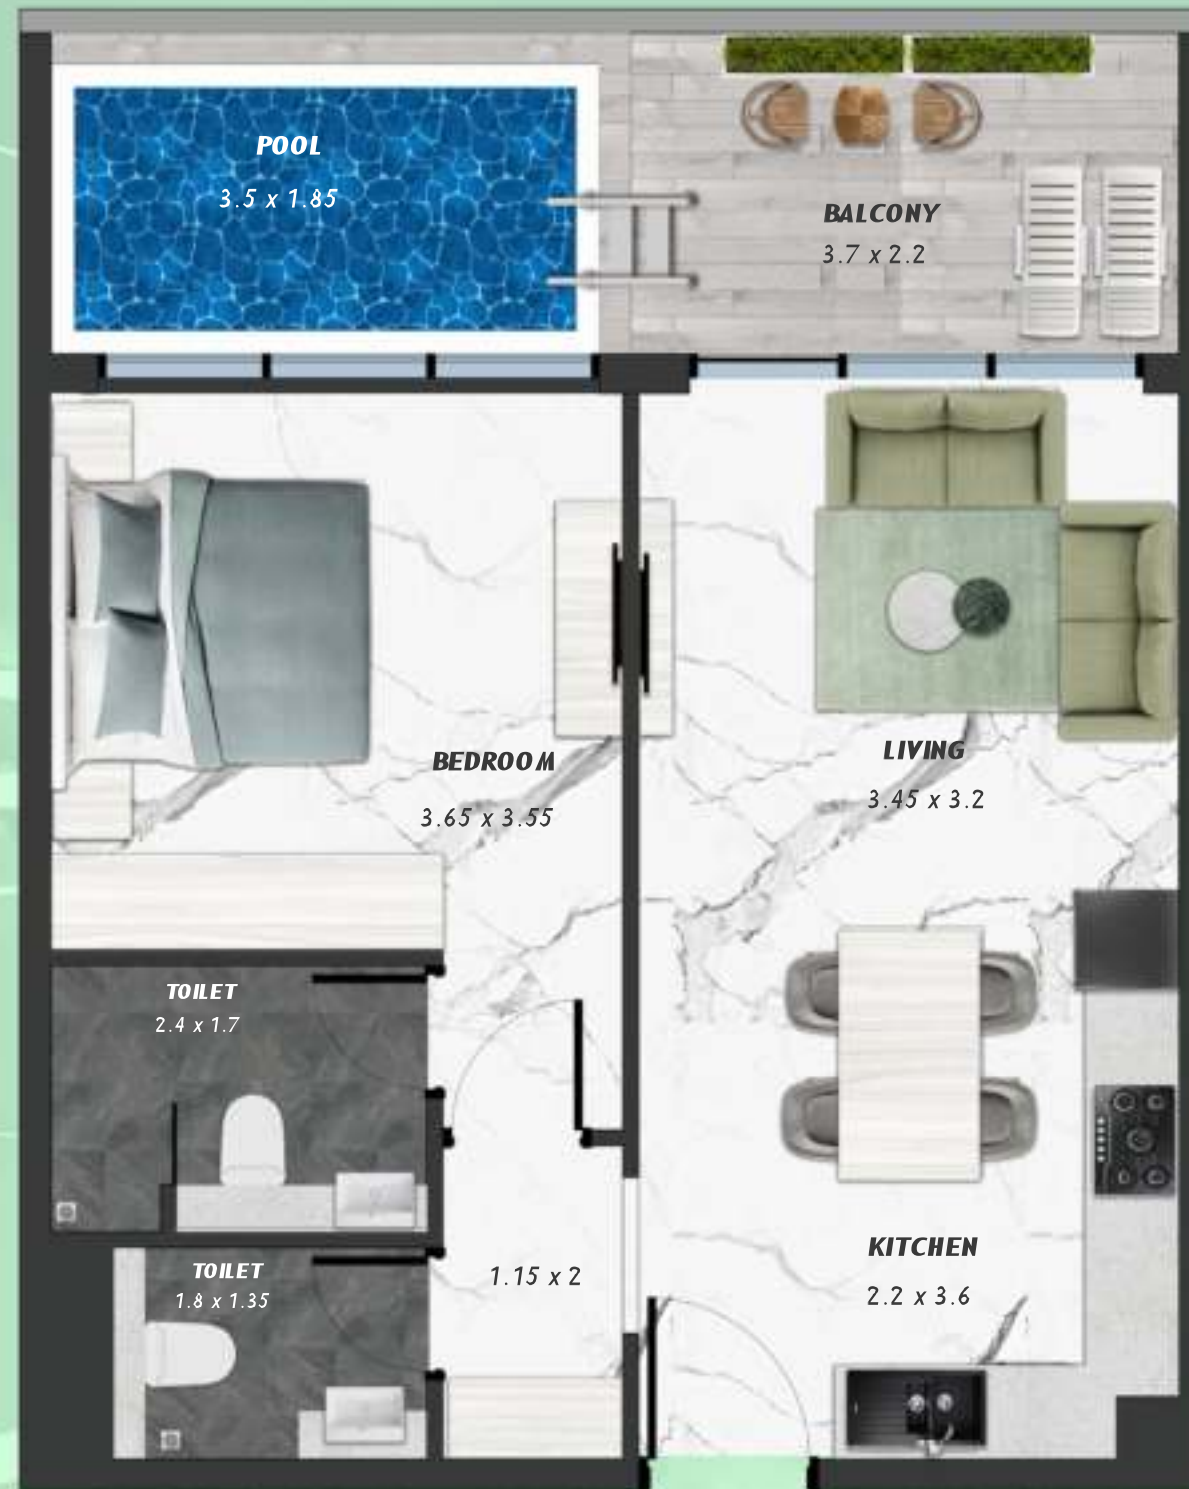

SAMANA *Ivy Gardens*

KEYPLAN 10TH FLOOR

1 BEDROOM WITH POOL
1013

NET AREA
729.58 Sqf

SAMANA *Ivy Gardens*

KEYPLAN 10TH FLOOR

1 BEDROOM WITH POOL
1014

NET AREA
731.84 Sqf