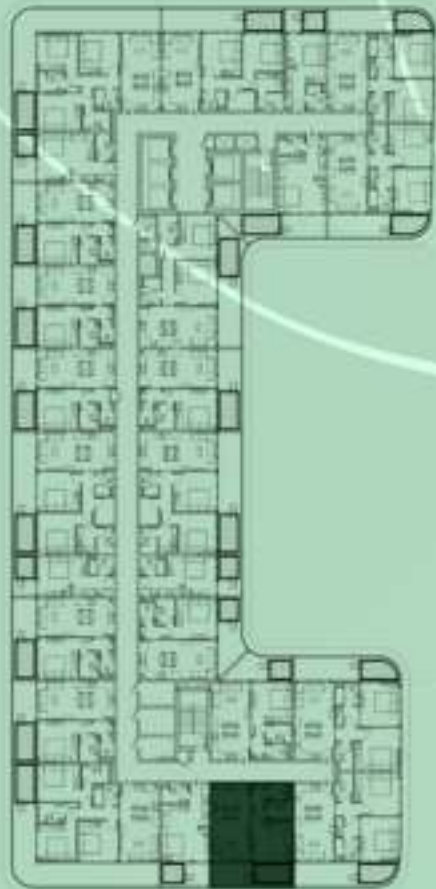

KEYPLAN 9TH FLOOR

1 BEDROOM WITH POOL
917

NET AREA
1000.94 Sqf