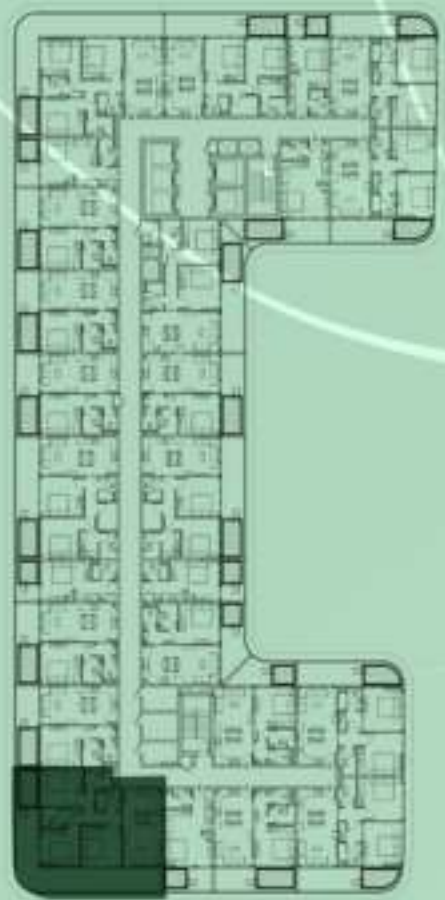

SAMANA Ivy Gardens

KEYPLAN 2ND FLOOR

3 BERDOOM WITH POOL
215

NET AREA
1475.95 Sqf