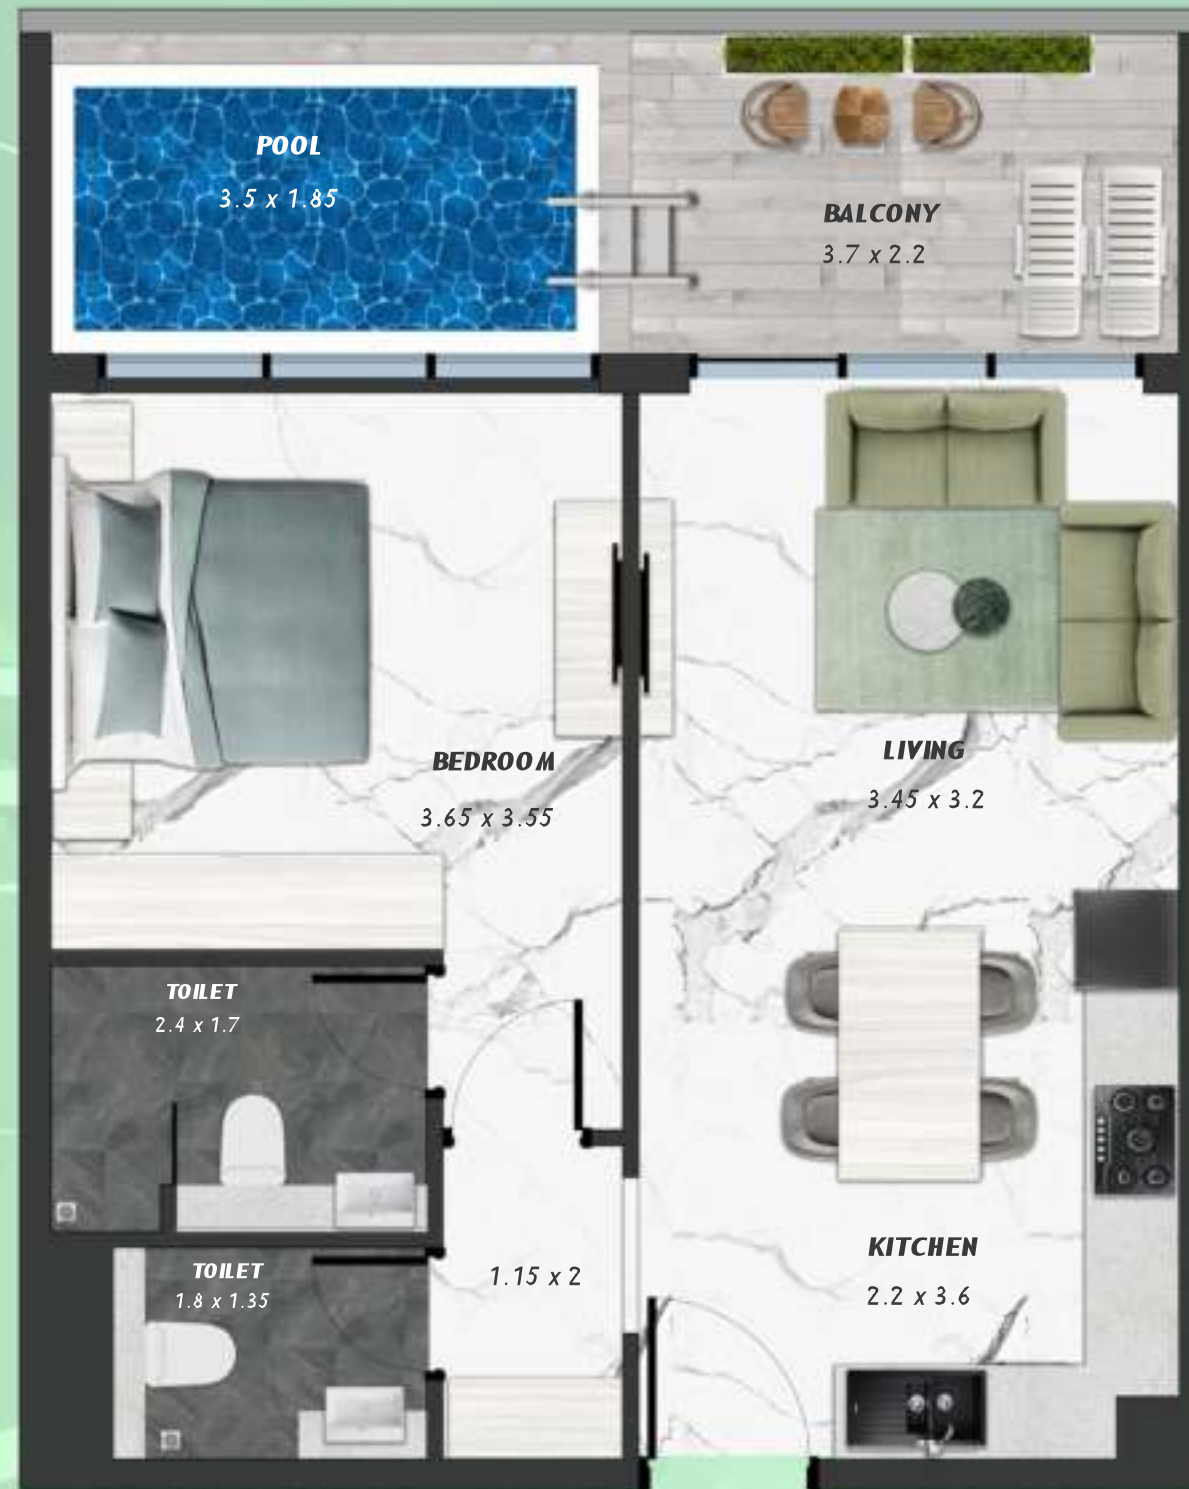

1 BEDROOM WITH POOL
313

NET AREA
729.58 Sqf

SAMANA *Ivy Gardens*

KEYPLAN 3RD FLOOR

1 BEDROOM WITH POOL
314

NET AREA
731.84 Sqf

KEYPLAN 3RD FLOOR

3 BERDOOM WITH POOL
315