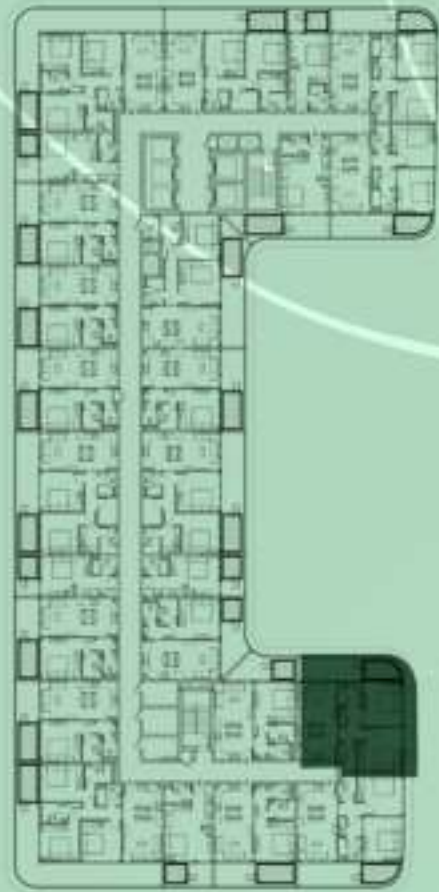

KEYPLAN 9TH FLOOR

2 BERDOOM WITH POOL
919

NET AREA
1000.18 Sqf