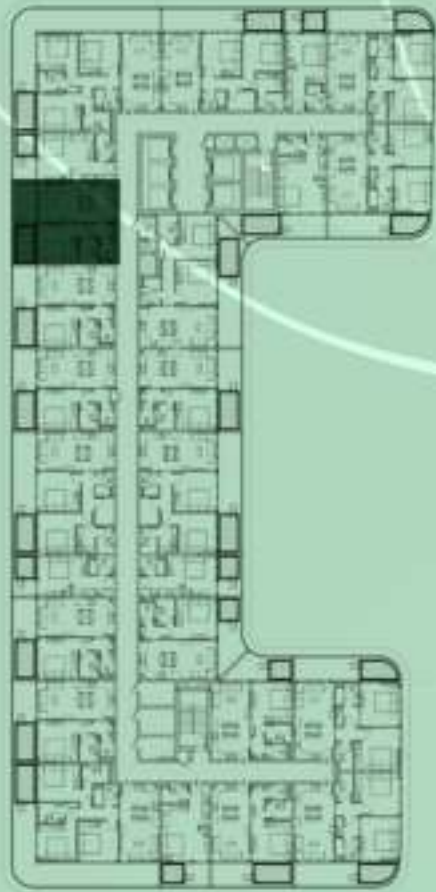

SAMANA
Ivy Gardens

KEYPLAN 5TH FLOOR

STUDIO WITH POOL
507

NET AREA
445.30 Sqf

SAMANA *Ivy Gardens*

KEYPLAN 5TH FLOOR

1 BEDROOM WITH POOL
508

NET AREA
731.84 Sqf