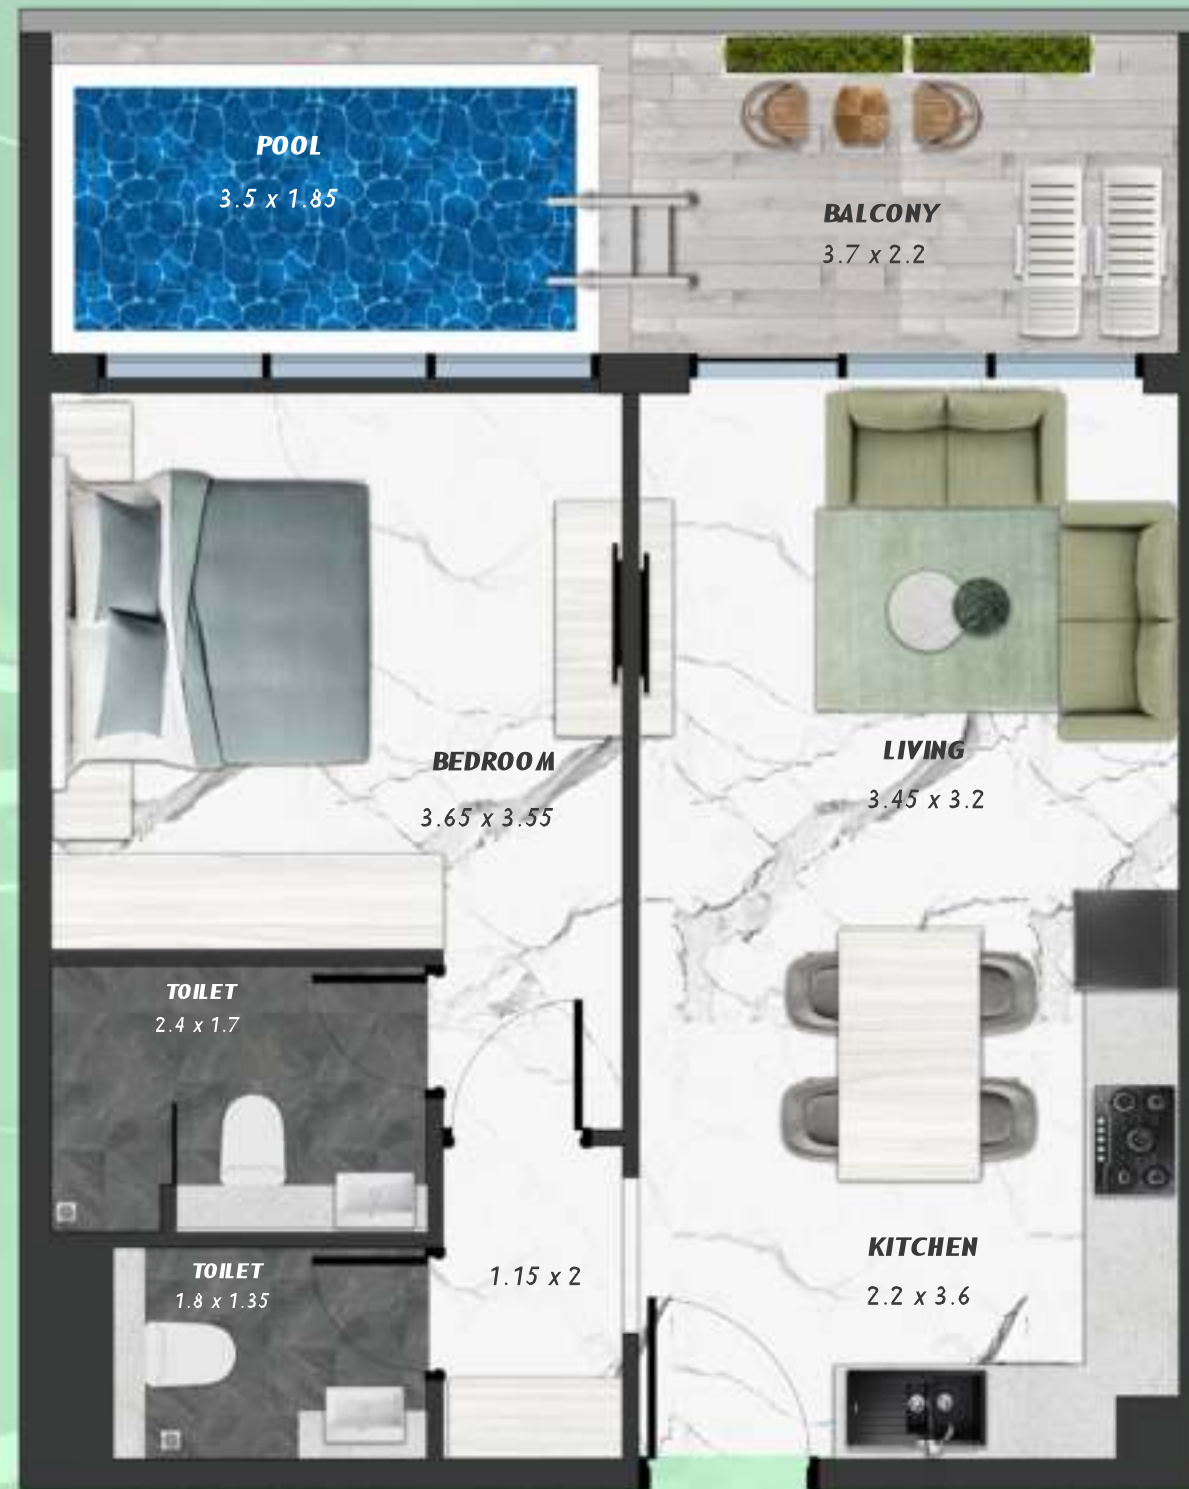

SAMANA *Ivy Gardens*

KEYPLAN 4TH FLOOR

1 BEDROOM WITH POOL
410

NET AREA
725.06 Sqf

KEYPLAN 4TH FLOOR

2 BERDOOM WITH POOL
411

NET AREA
1094.80 Sqf

SAMANA
Ivy Gardens