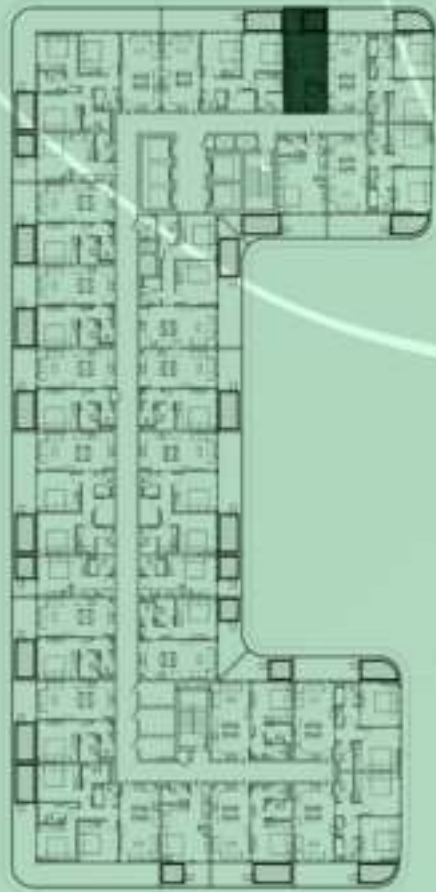

KEYPLAN 14TH FLOOR

2 BERDOOM WITH POOL
1403

NET AREA
997.81 Sqf

SAMANA
Ivy Gardens

KEYPLAN 14TH FLOOR

STUDIO WITH POOL
1404

NET AREA
373.94Sqf

SAMANA *Ivy Gardens*