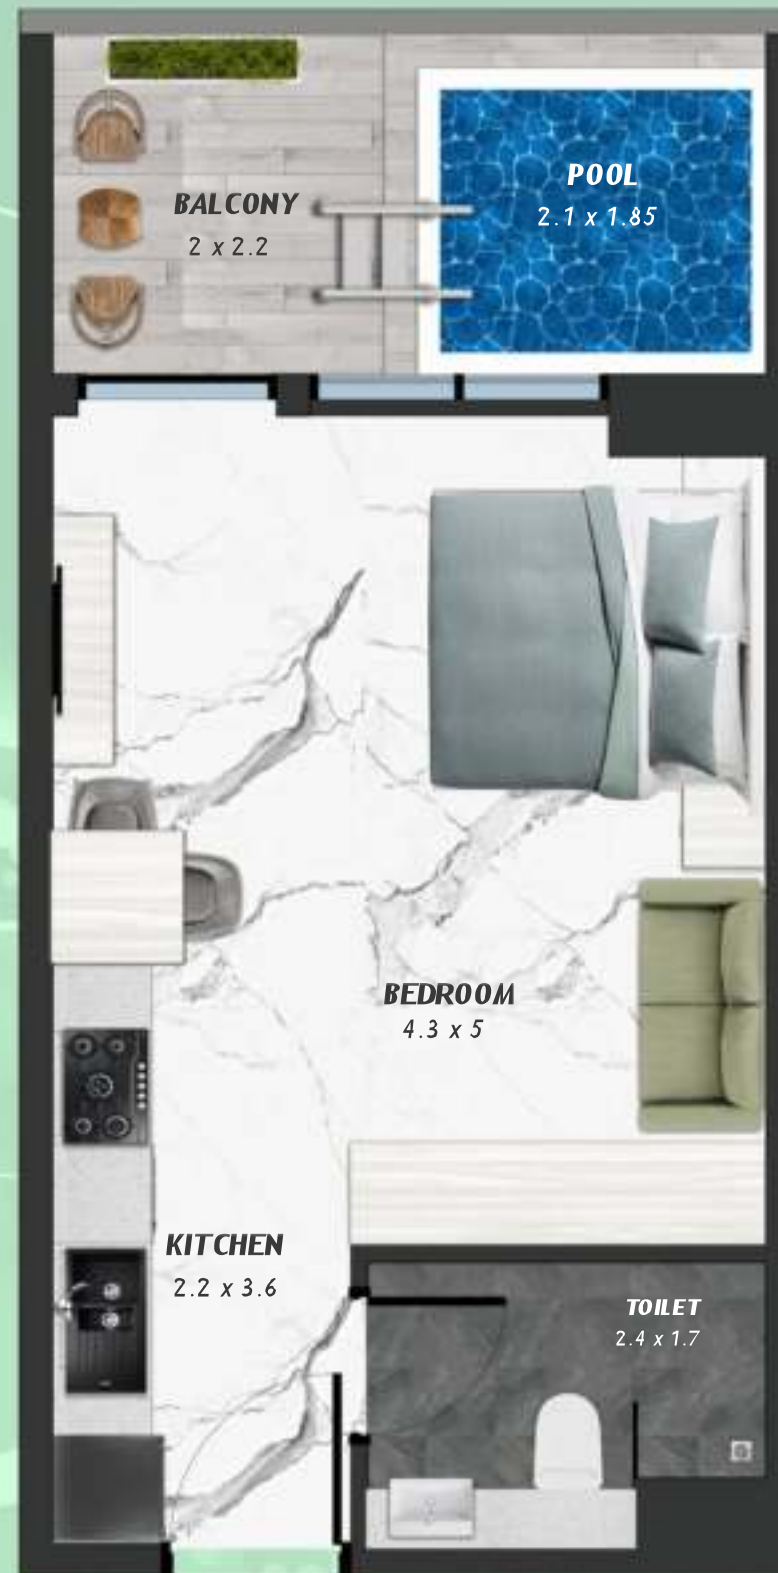

3 BERDOOM WITH POOL
906

NET AREA
1489.08 Sqf

SAMANA
Ivy Gardens

KEYPLAN 9TH FLOOR

STUDIO WITH POOL
907

NET AREA
445.30 Sqf

SAMANA *Ivy Gardens*

KEYPLAN 9TH FLOOR