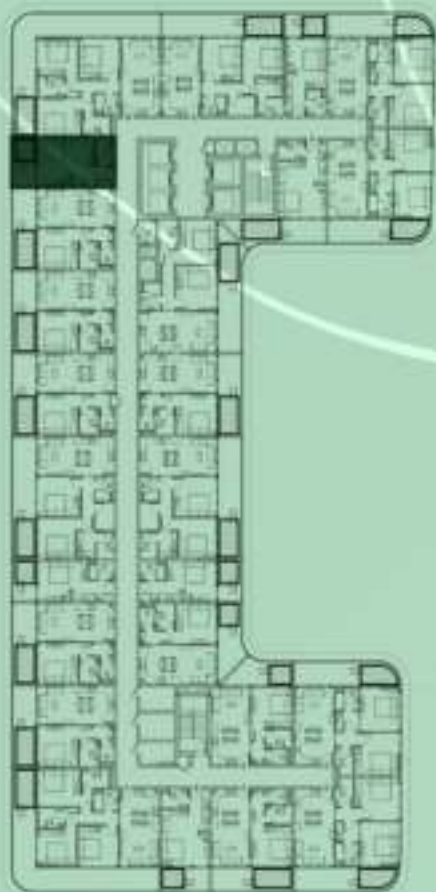

NET AREA
1489.08 Sqf

SAMANA
Ivy Gardens

KEYPLAN 10TH FLOOR

STUDIO WITH POOL
1007

NET AREA
445.30 Sqf

SAMANA
Ivy Gardens

KEYPLAN 10TH FLOOR

1 BEDROOM WITH POOL
1008