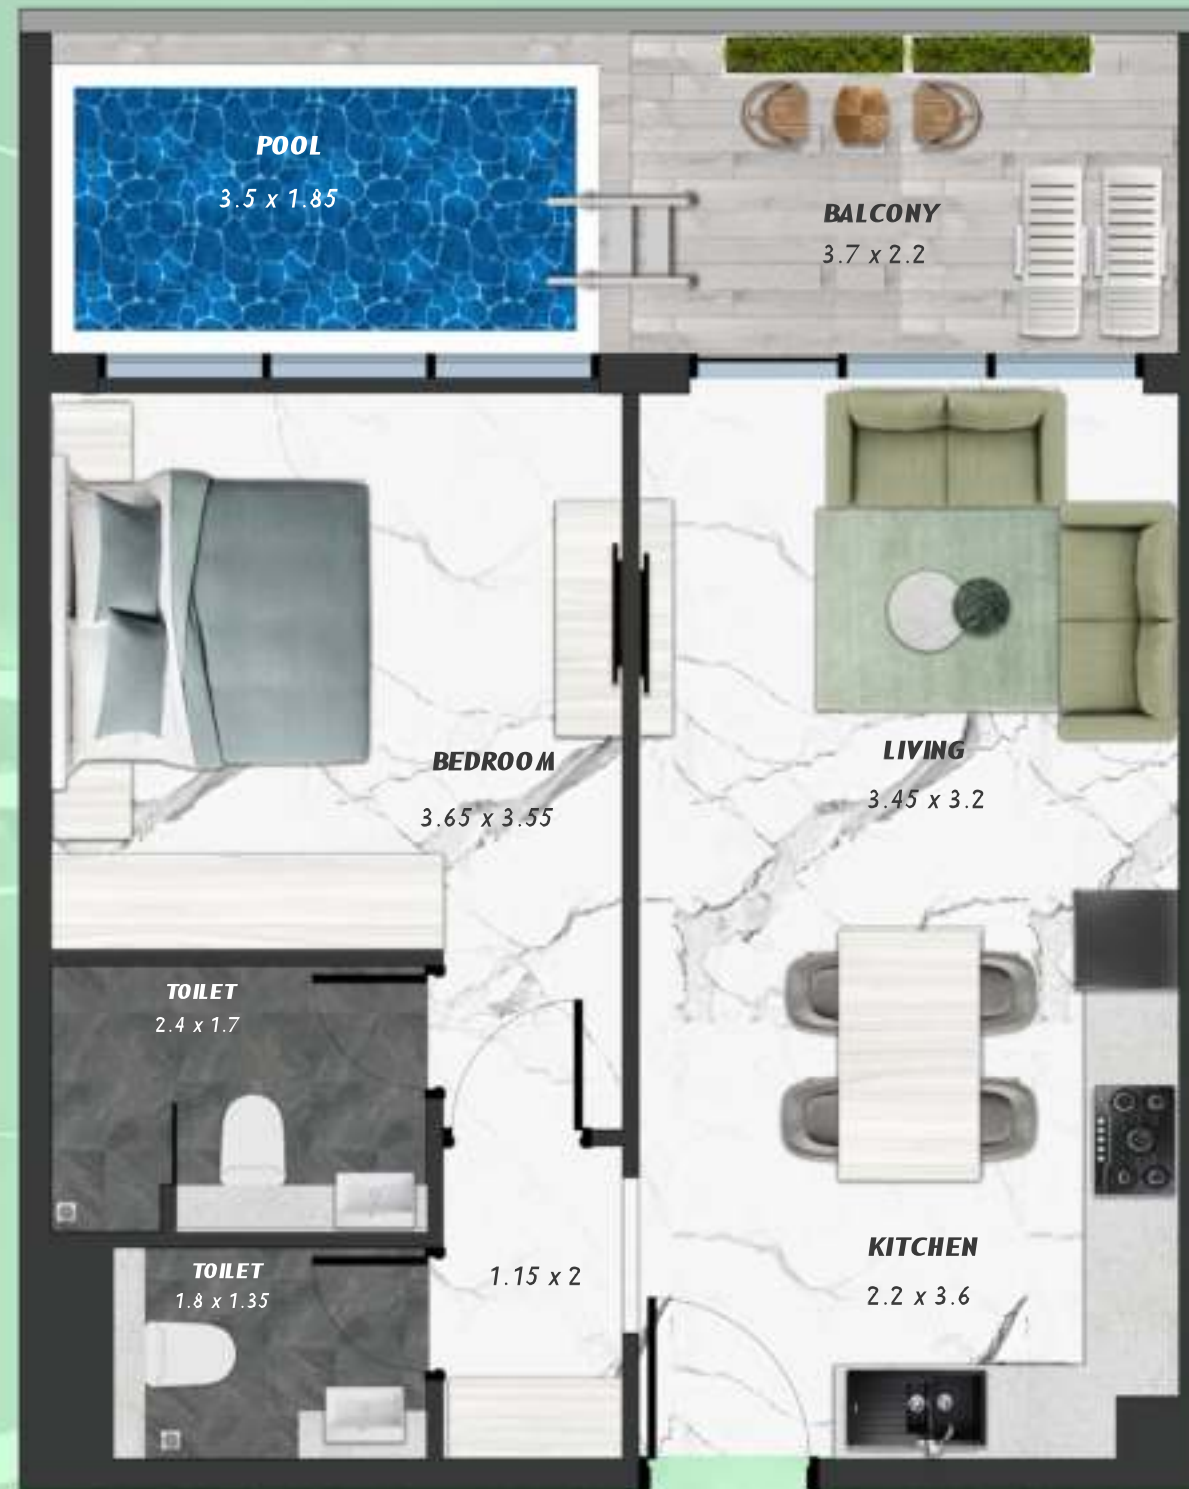

KEYPLAN 4TH FLOOR

STUDIO WITH POOL
412

NET AREA
376.20 Sqf

SAMANA *Ivy Gardens*

KEYPLAN 4TH FLOOR

1 BEDROOM WITH POOL
413

NET AREA
729.58 Sqf

SAMANA *Ivy Gardens*