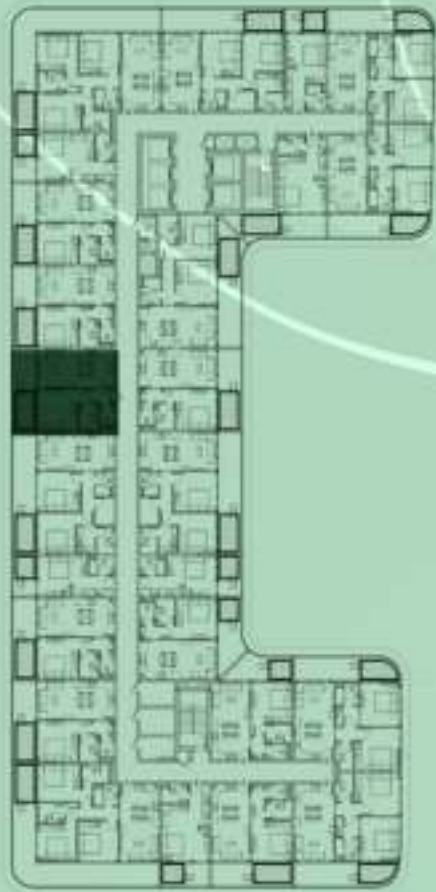

SAMANA *Ivy Gardens*

KEYPLAN 6TH FLOOR

1 BEDROOM WITH POOL
610

NET AREA
725.06 Sqf