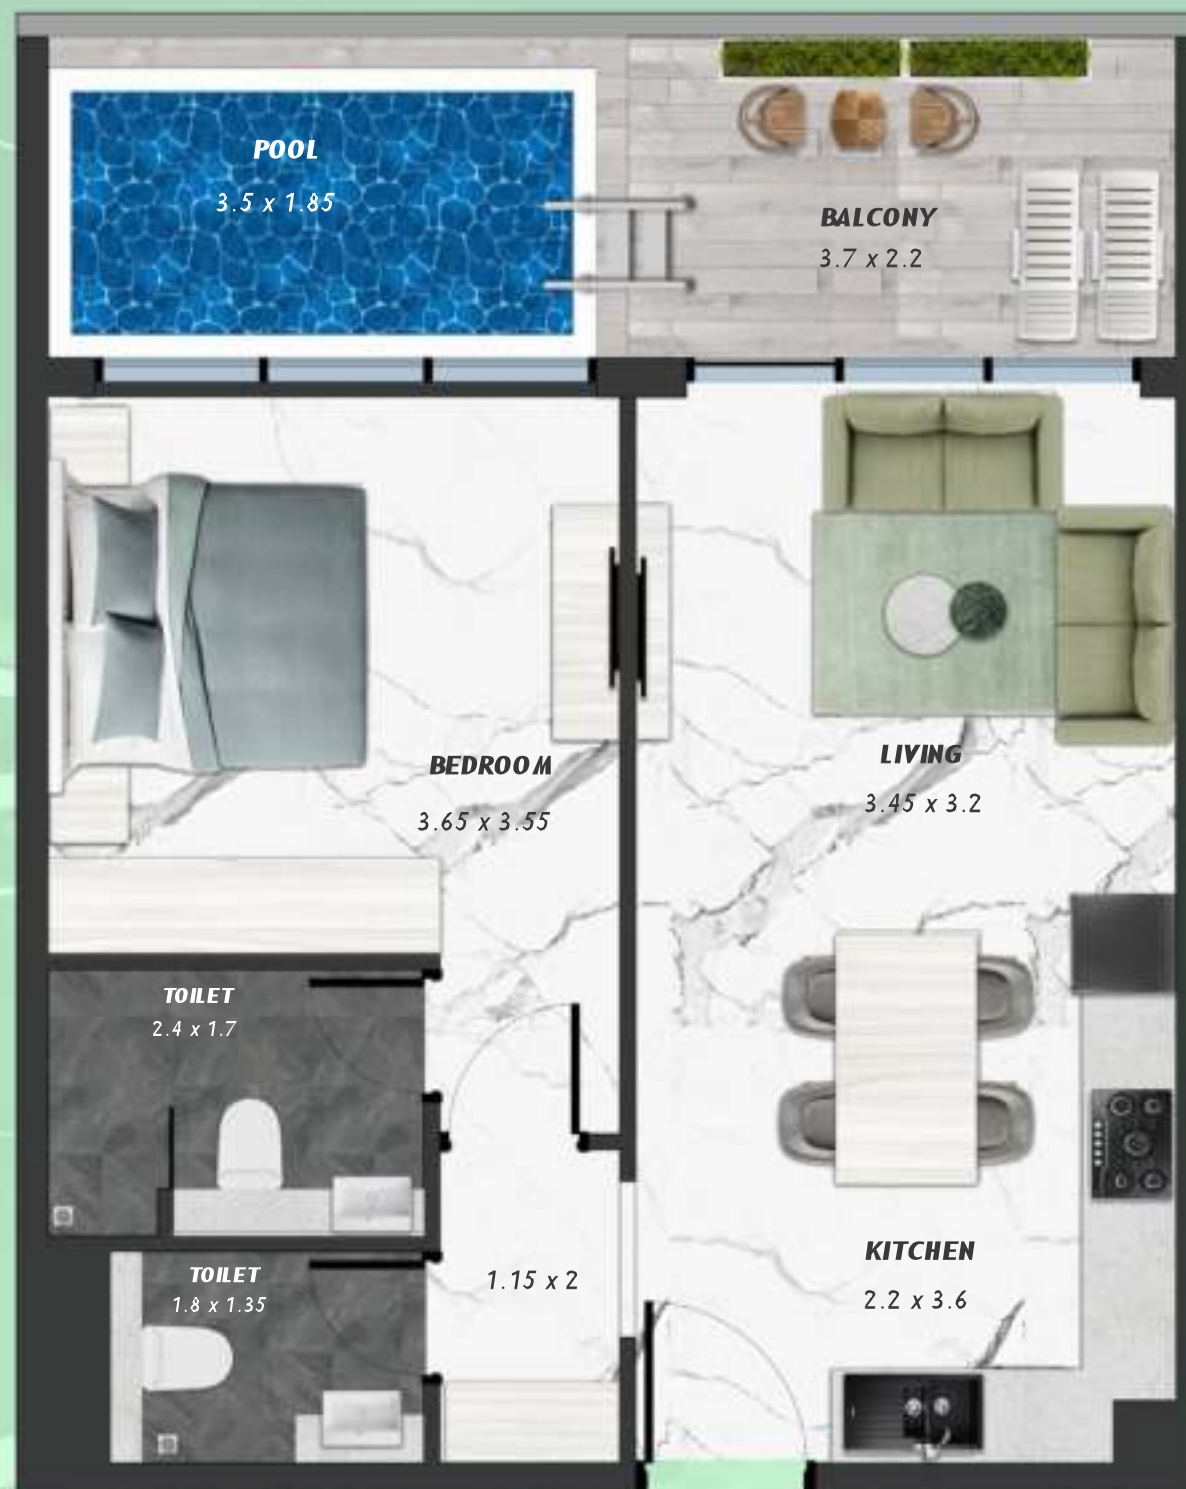

SAMANA
Ivy Gardens

KEYPLAN 5TH FLOOR

1 BEDROOM WITH POOL
509

NET AREA
731.84 Sqf

SAMANA
Ivy Gardens

KEYPLAN 5TH FLOOR

1 BEDROOM WITH POOL
510

NET AREA
725.06 Sqf