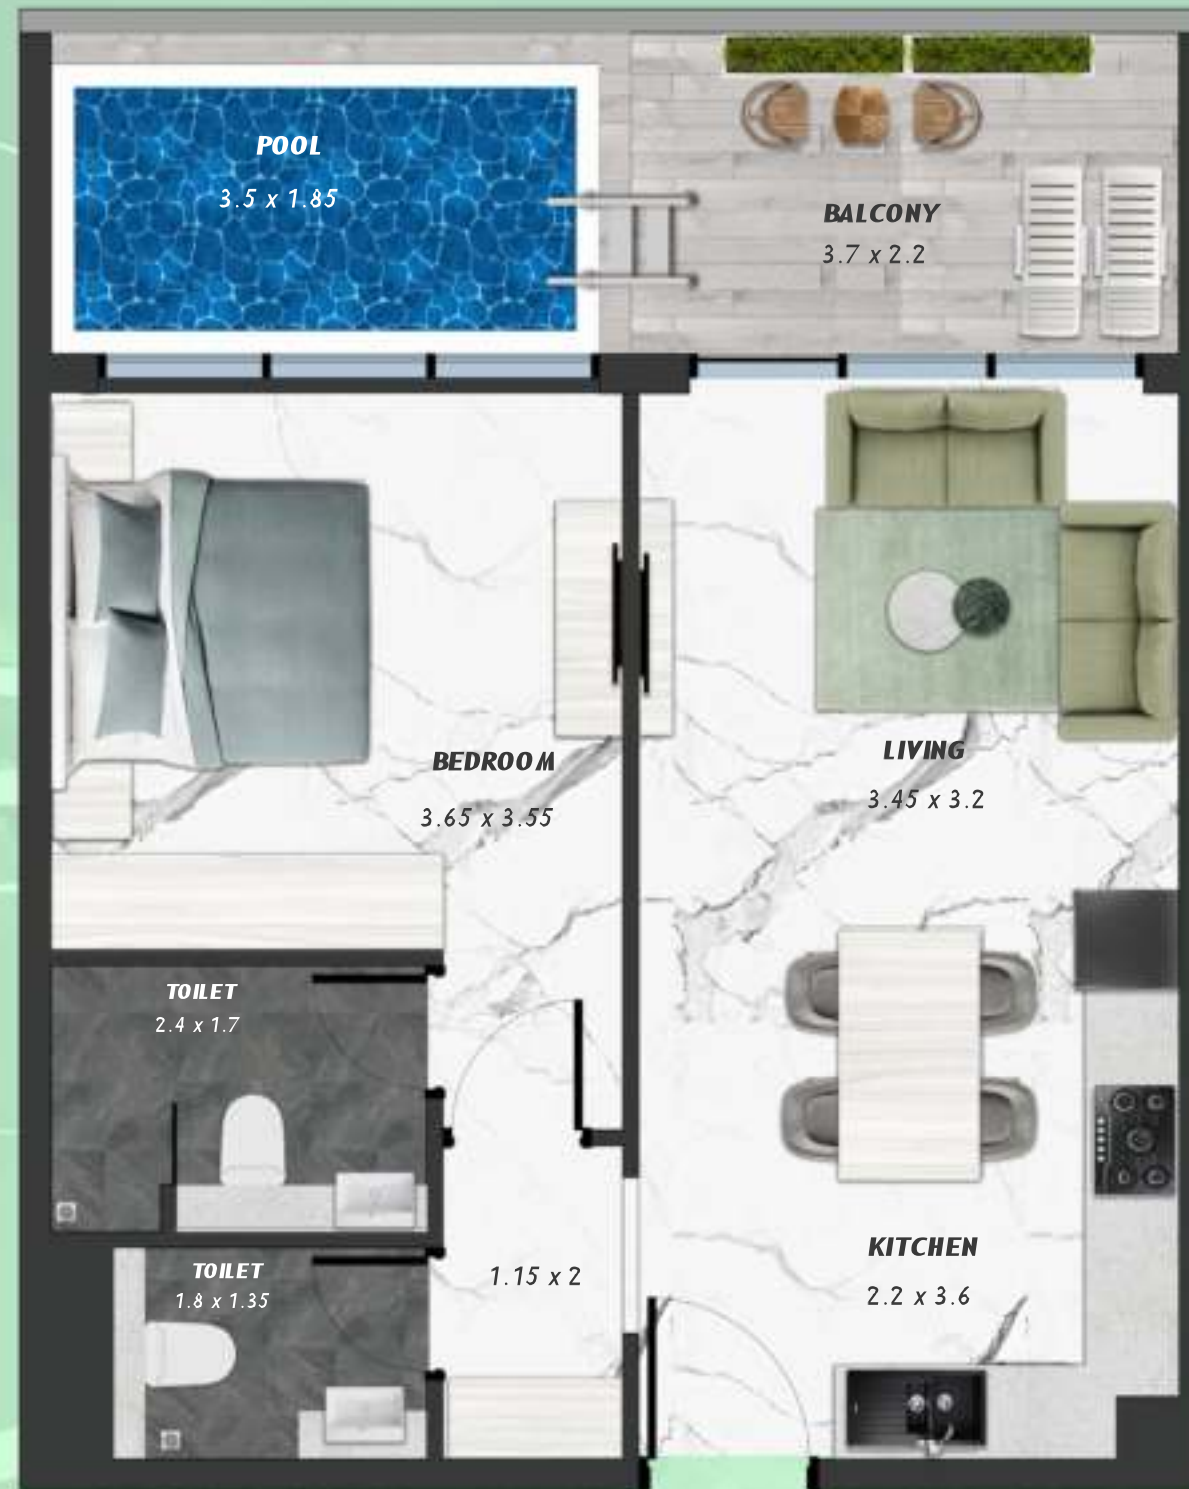

1 BEDROOM WITH POOL
813

NET AREA
729.58 Sqf

SAMANA Ivy Gardens

KEYPLAN 8TH FLOOR

1 BEDROOM WITH POOL
814

NET AREA
731.84 Sqf

SAMANA
Ivy Gardens

KEYPLAN 8TH FLOOR