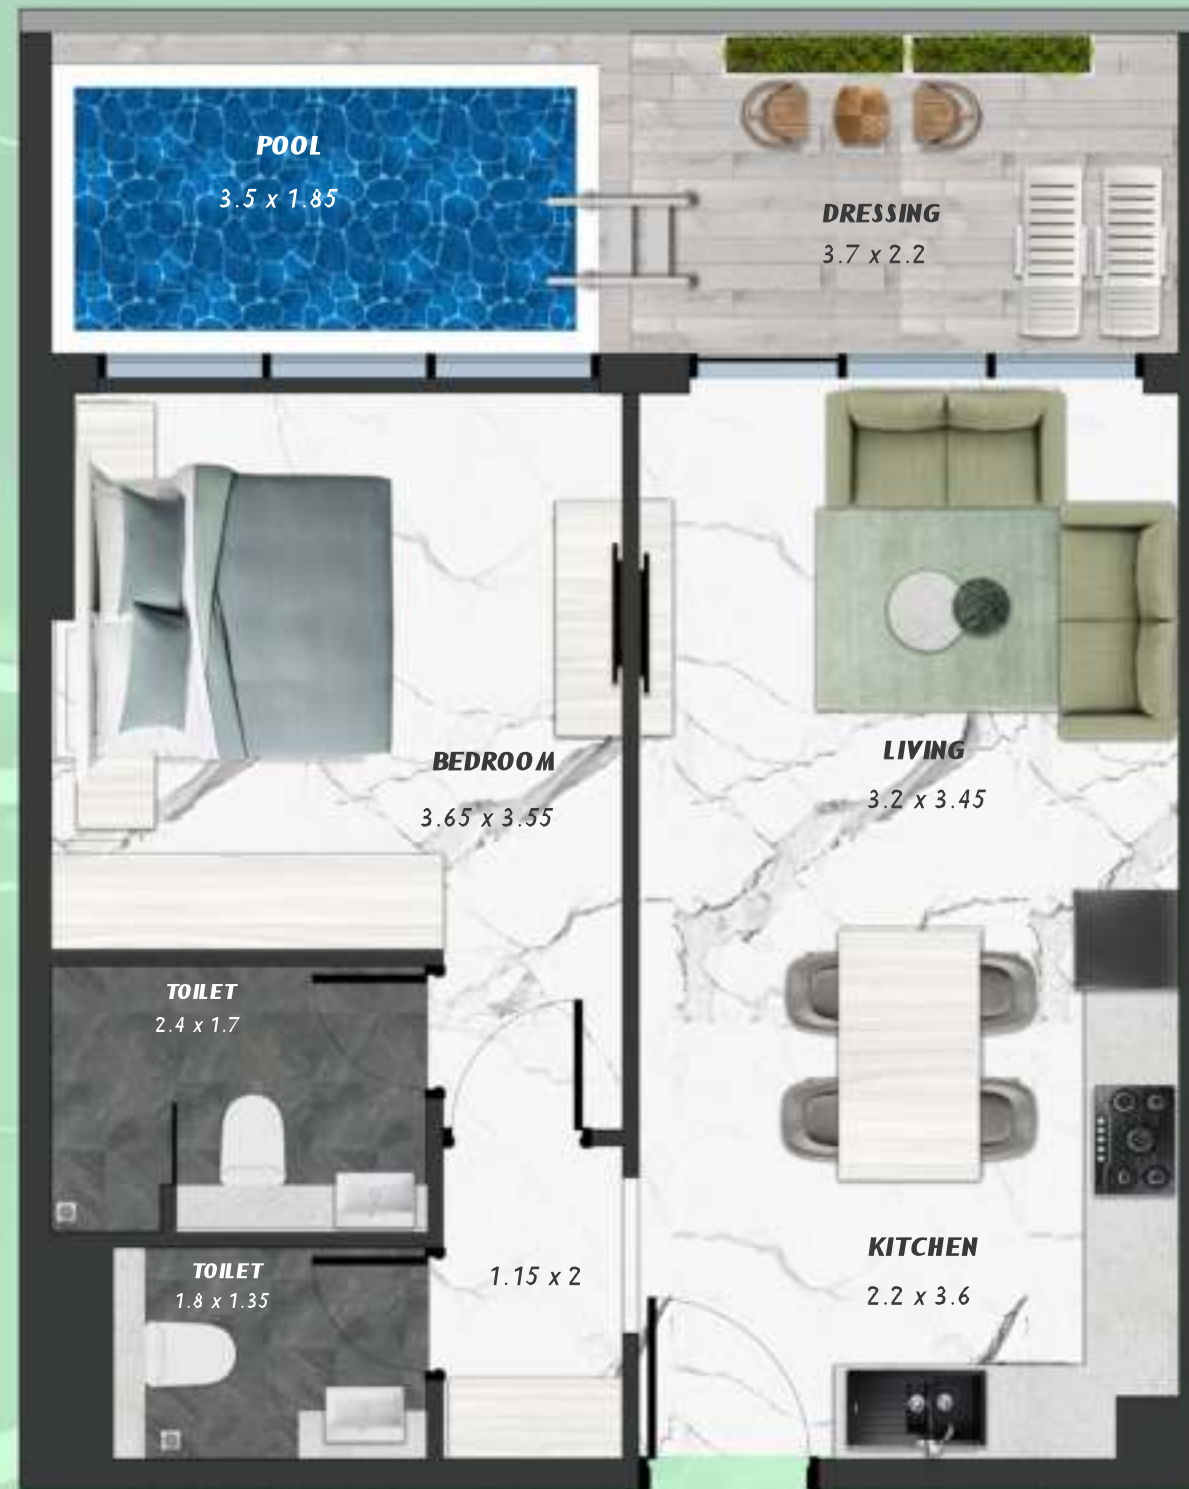

STUDIO WITH POOL
416

NET AREA
445.30 Sqf

KEYPLAN 4TH FLOOR

1 BEDROOM WITH POOL
417

NET AREA
1000.94 Sqf

SAMANA
Ivy Gardens

KEYPLAN 4TH FLOOR

2 BERDOOM WITH POOL
418