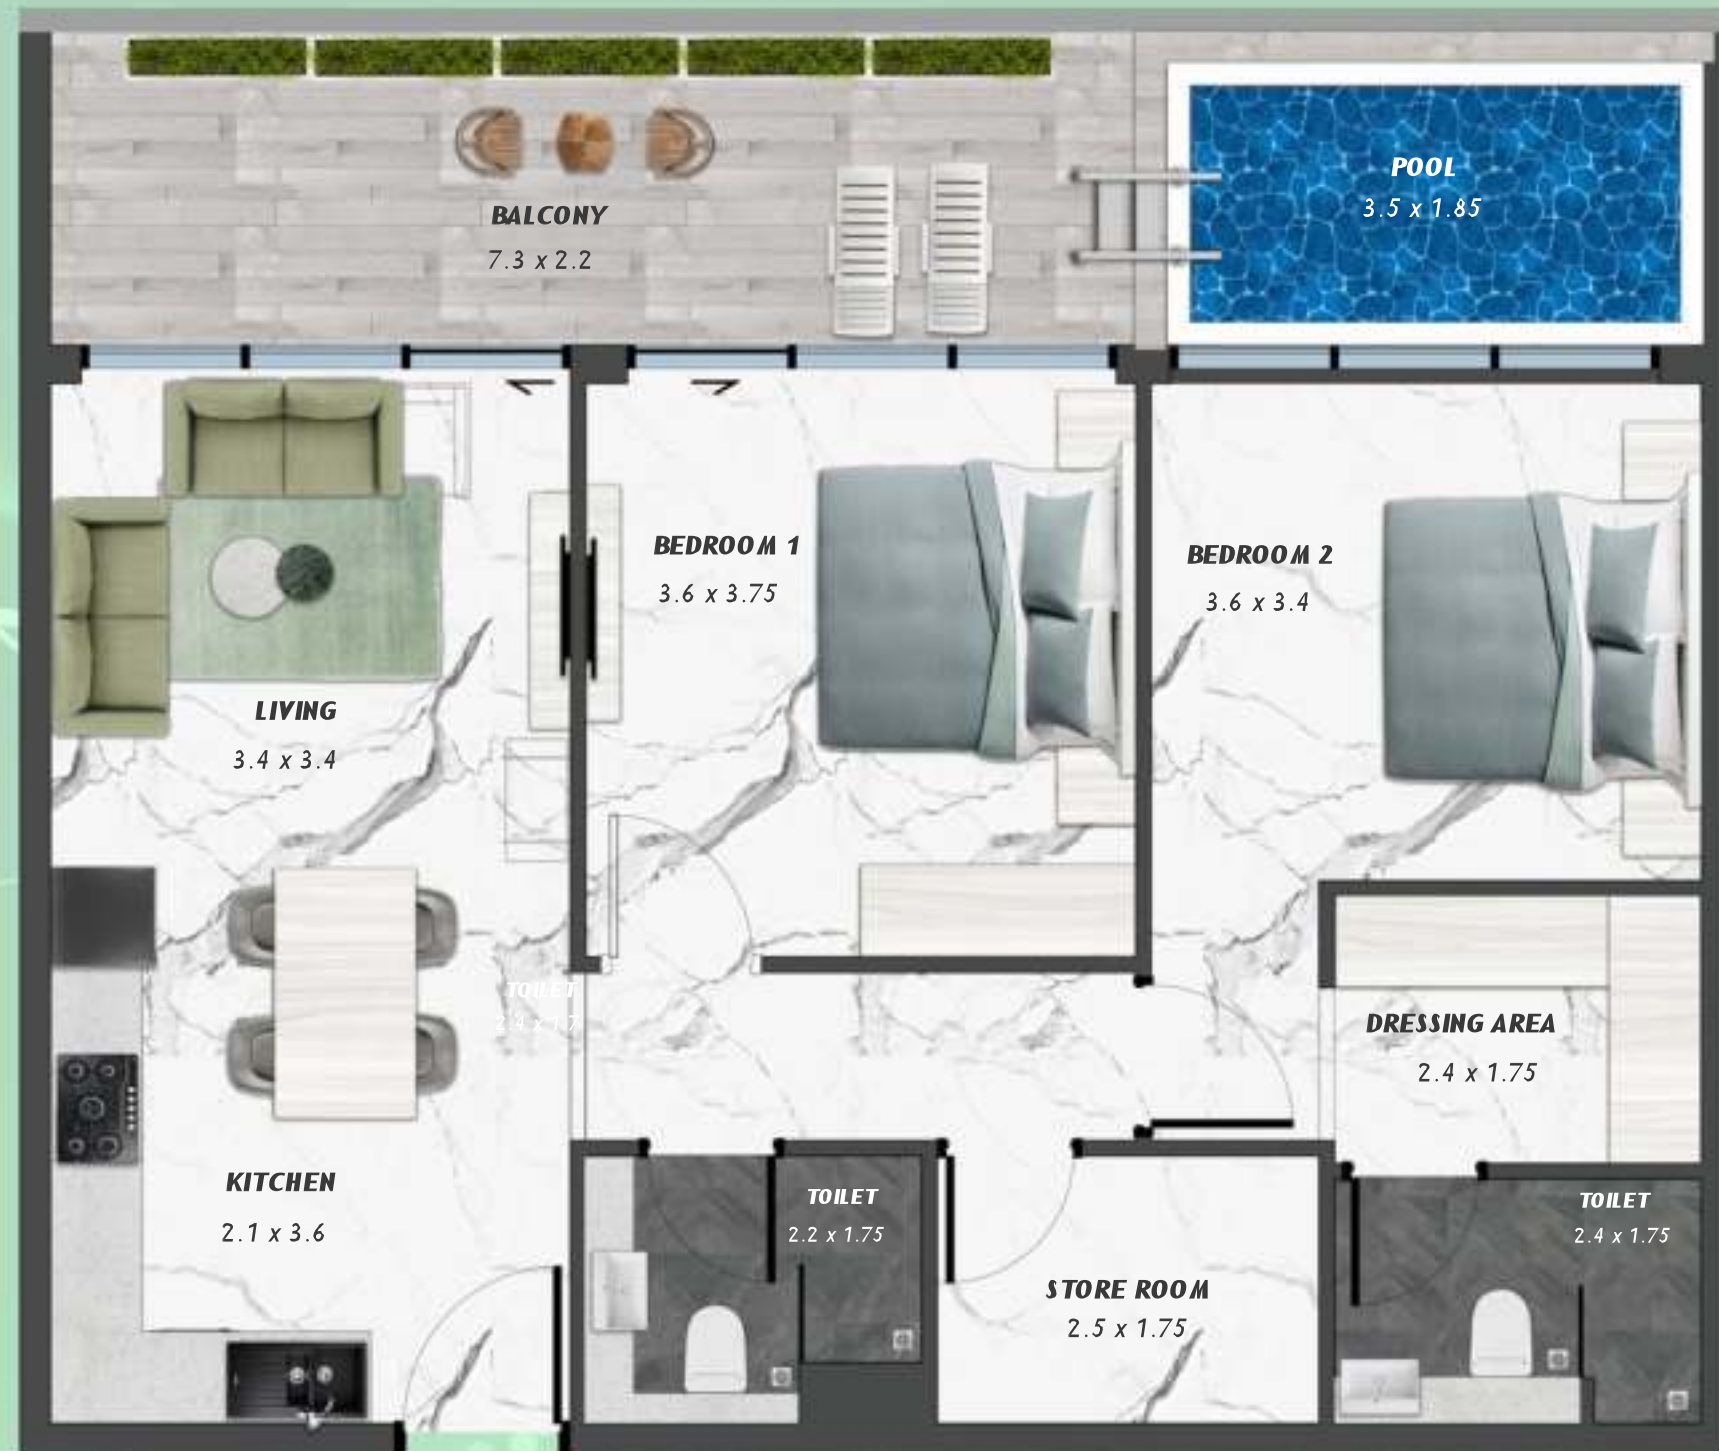

SAMANA *Ivy Gardens*

KEYPLAN 11TH FLOOR

2 BERDOOM WITH POOL
1123

NET AREA
1093.83 Sqf