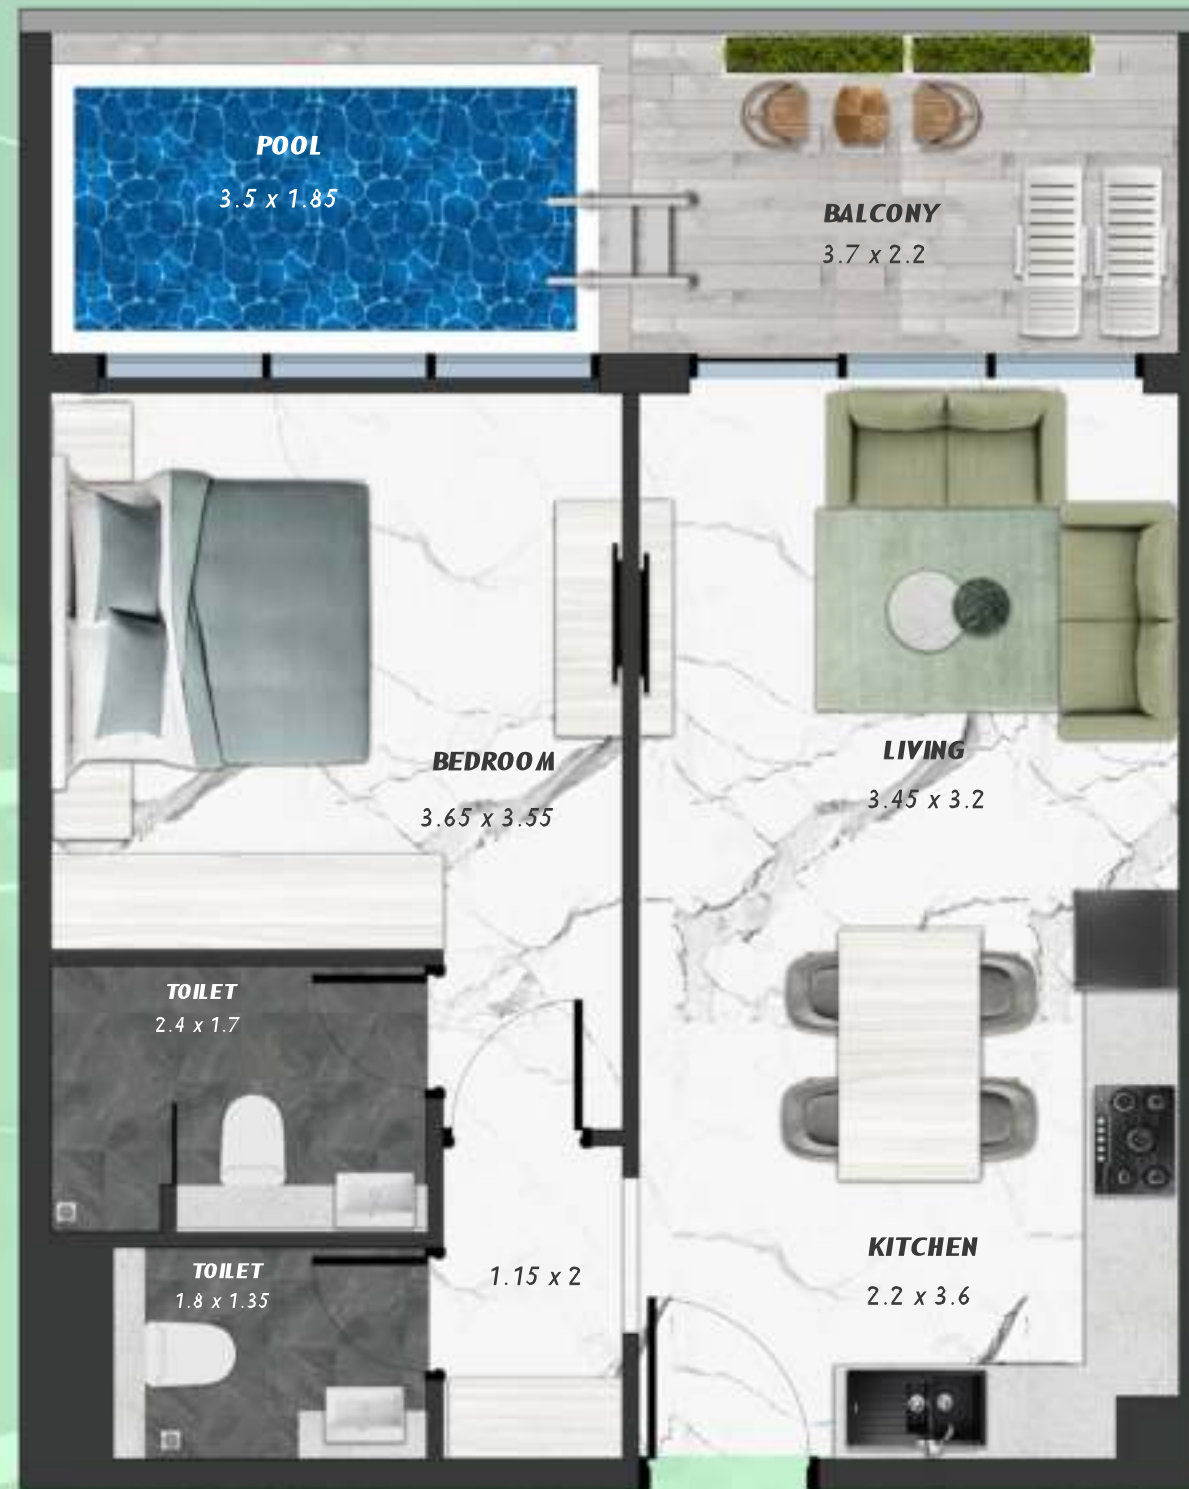

SAMANA
Ivy Gardens

KEYPLAN 6TH FLOOR

1 BEDROOM WITH POOL
609

NET AREA
731.84 Sqf