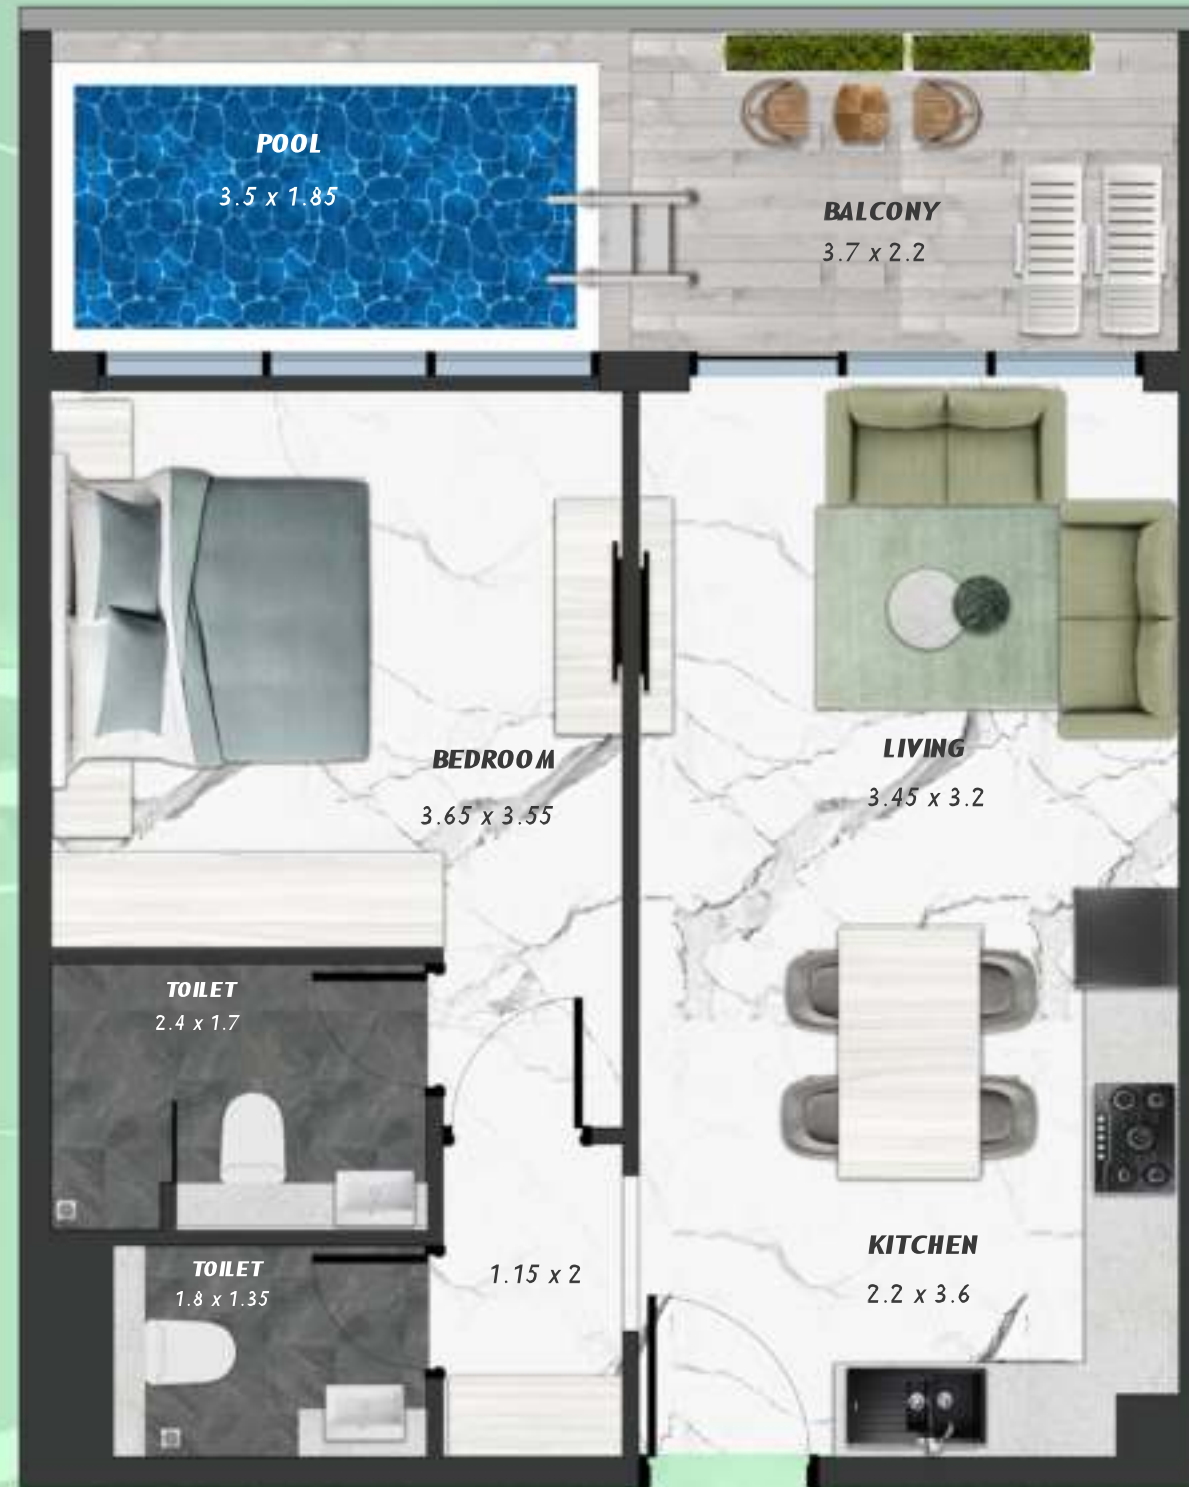

SAMANA
Ivy Gardens

KEYPLAN 6TH FLOOR

STUDIO WITH POOL
612

NET AREA
376.20 Sqf

SAMANA *Ivy Gardens*

KEYPLAN 6TH FLOOR

1 BEDROOM WITH POOL
613

NET AREA
729.58 Sqf