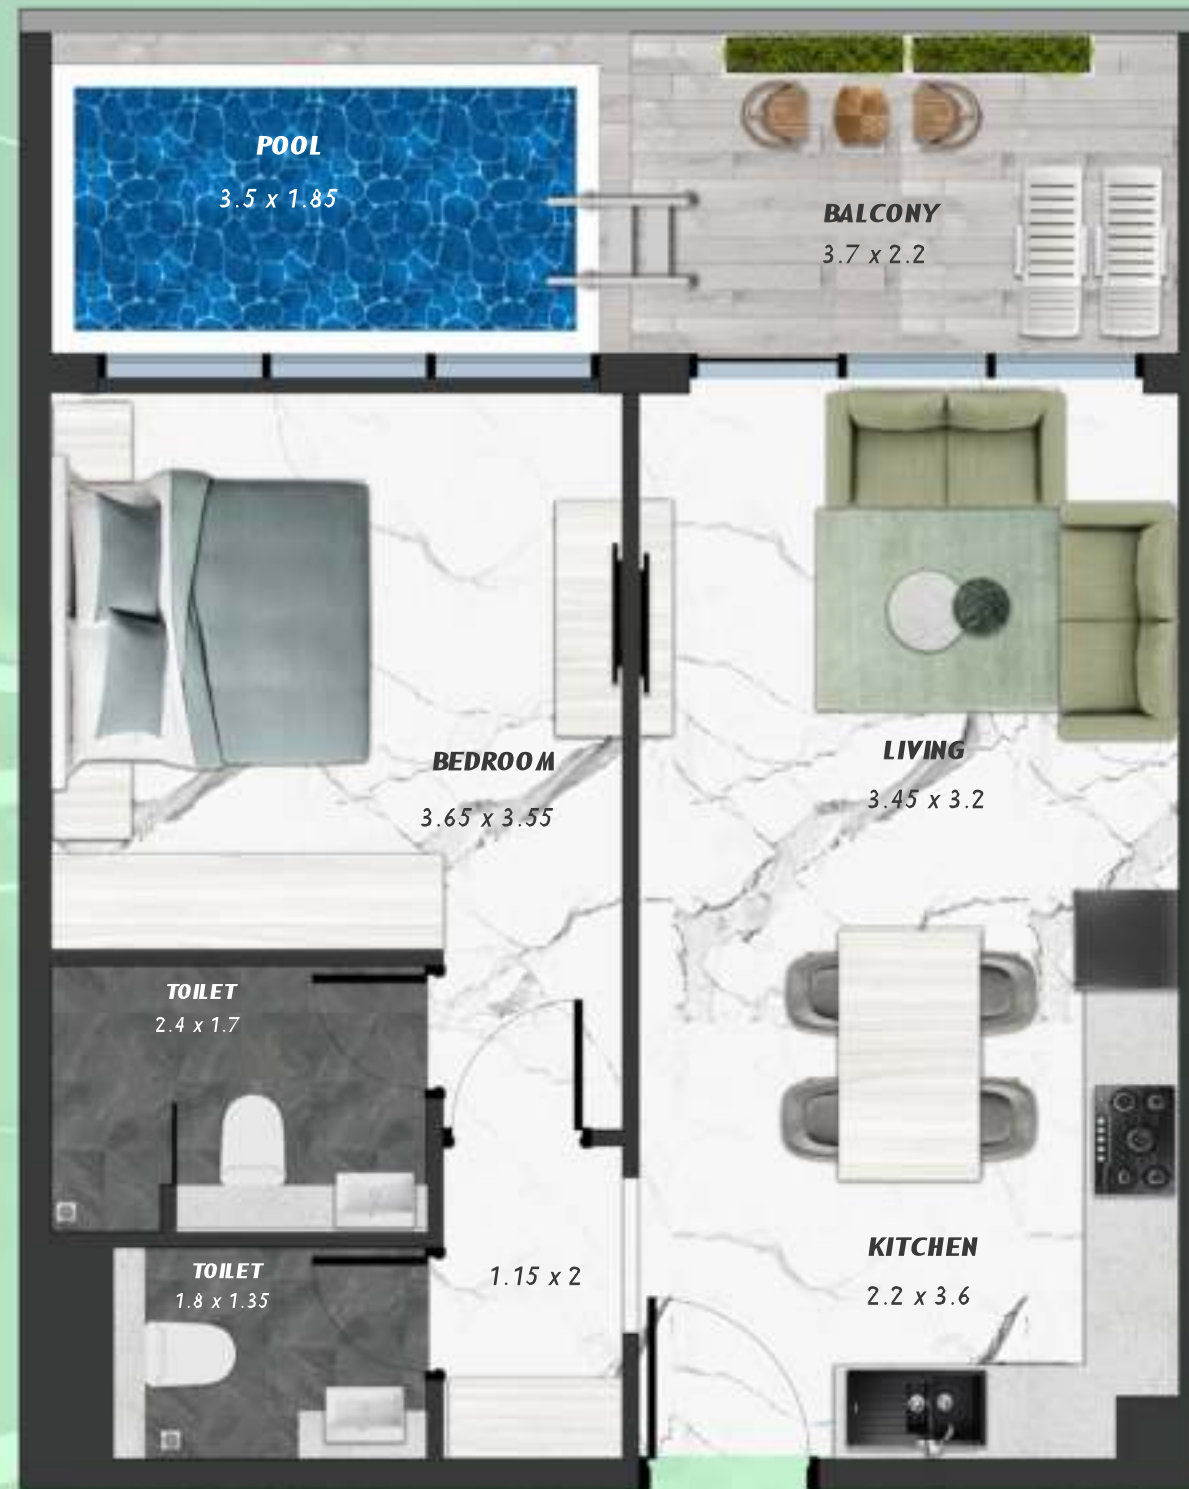

1 BEDROOM WITH POOL
1409

NET AREA
731.84 Sqf

SAMANA *Ivy Gardens*

KEYPLAN 14TH FLOOR

1 BEDROOM WITH POOL
1410

NET AREA
725.06 Sqf

KEYPLAN 14TH FLOOR

2 BERDOOM WITH POOL
1411