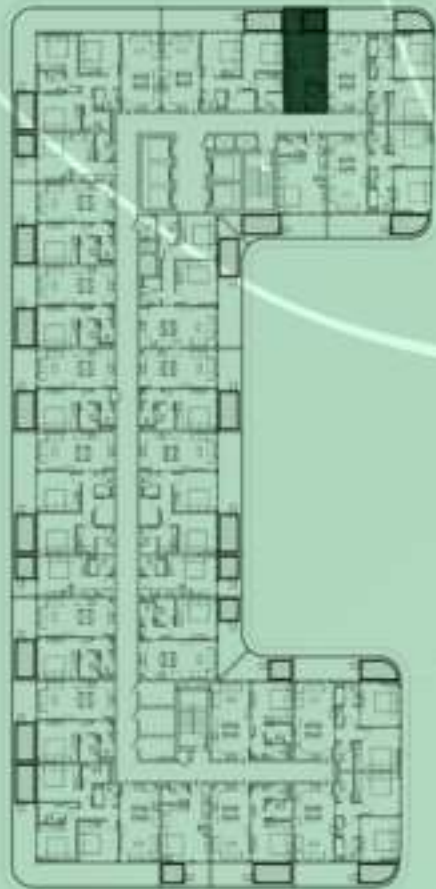

SAMANA
Ivy Gardens

KEYPLAN 9TH FLOOR

STUDIO WITH POOL
904

NET AREA
373.94Sqf