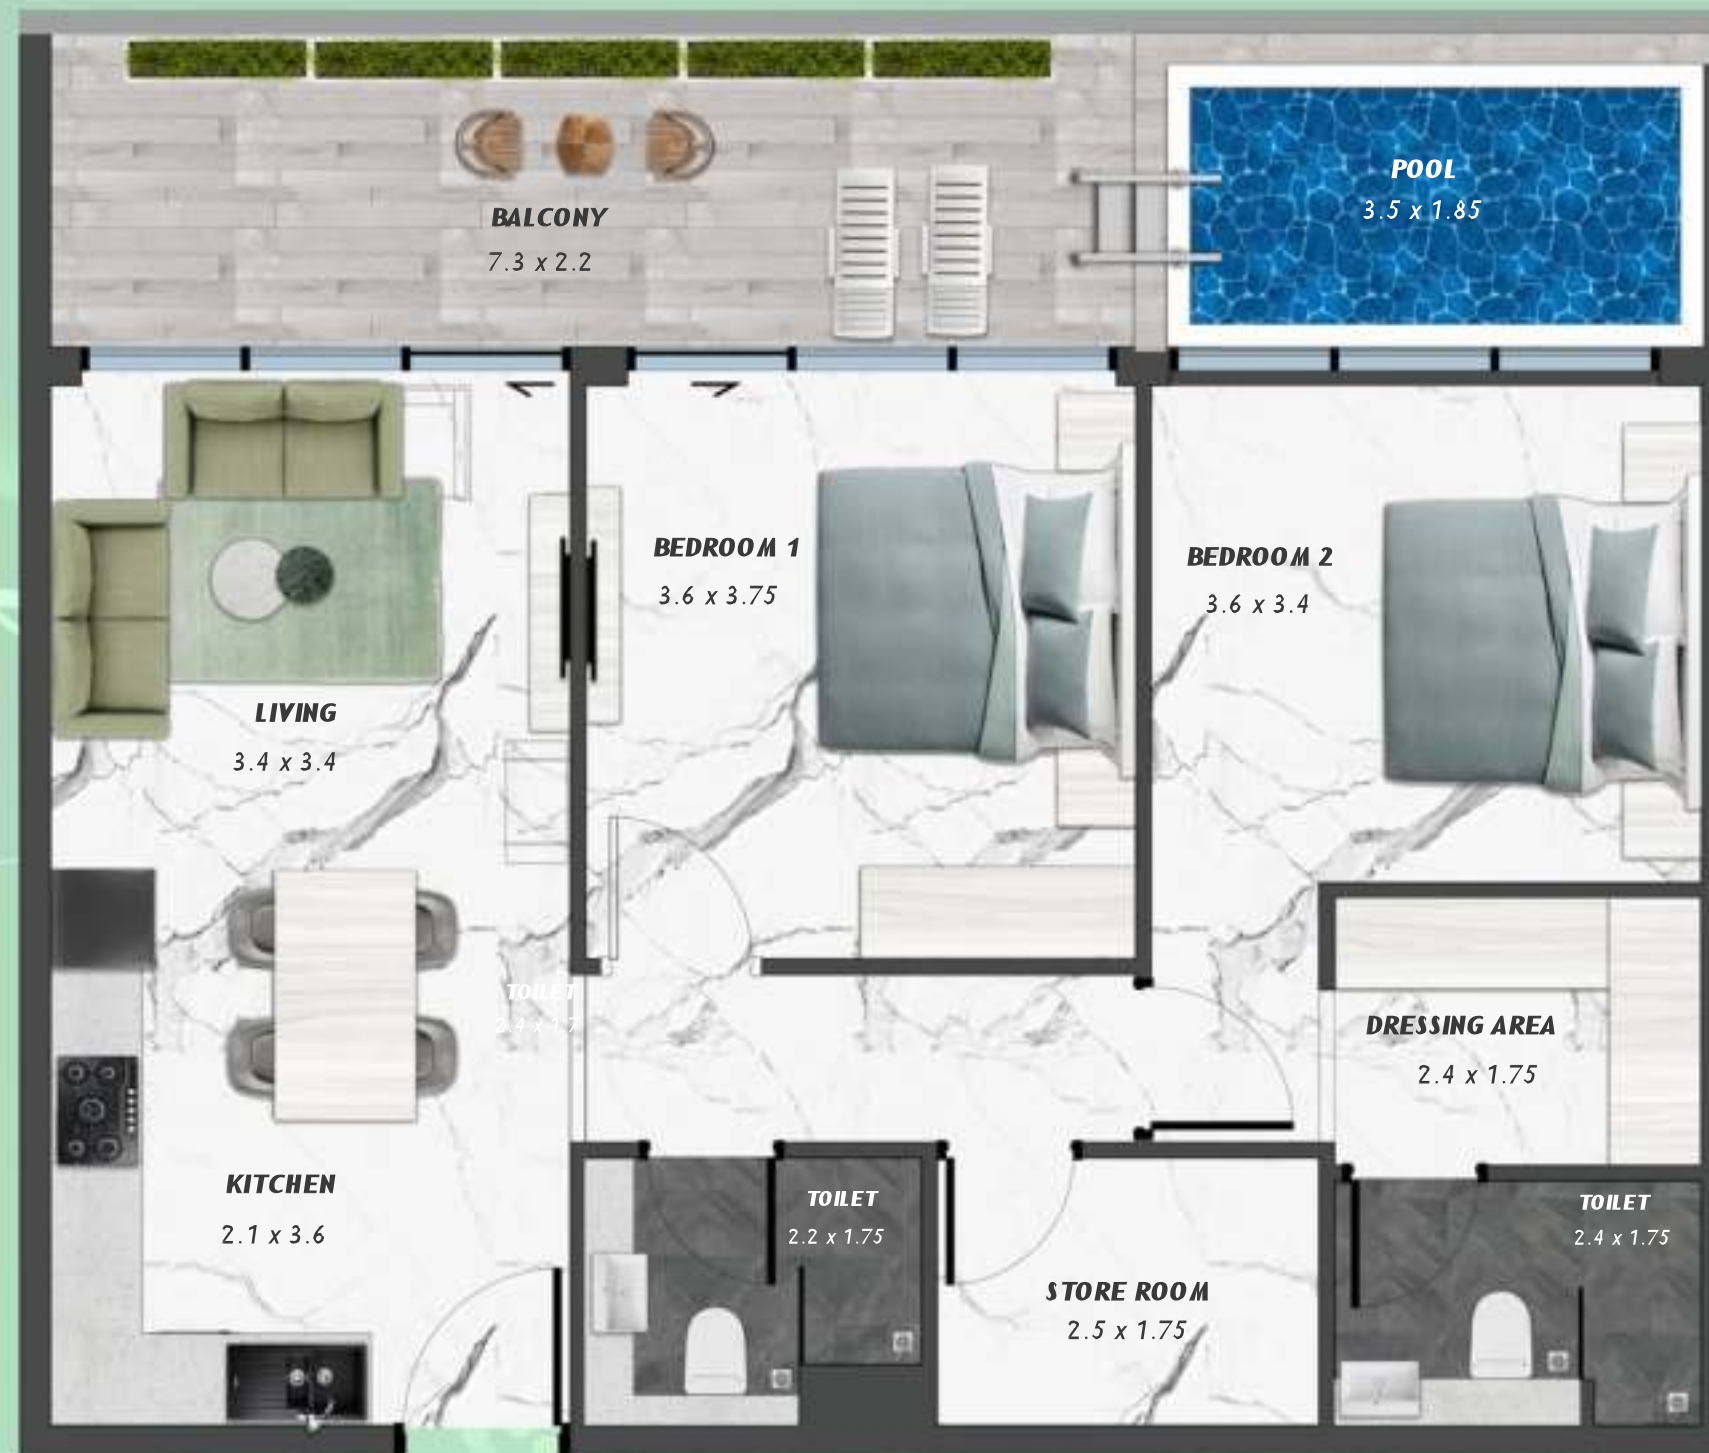

NET AREA
997.81 Sqf

SAMANA
Ivy Gardens

KEYPLAN 7TH FLOOR

STUDIO WITH POOL
704

NET AREA
373.94Sqf

SAMANA Ivy Gardens

KEYPLAN 7TH FLOOR

2 BERDOOM WITH POOL
705