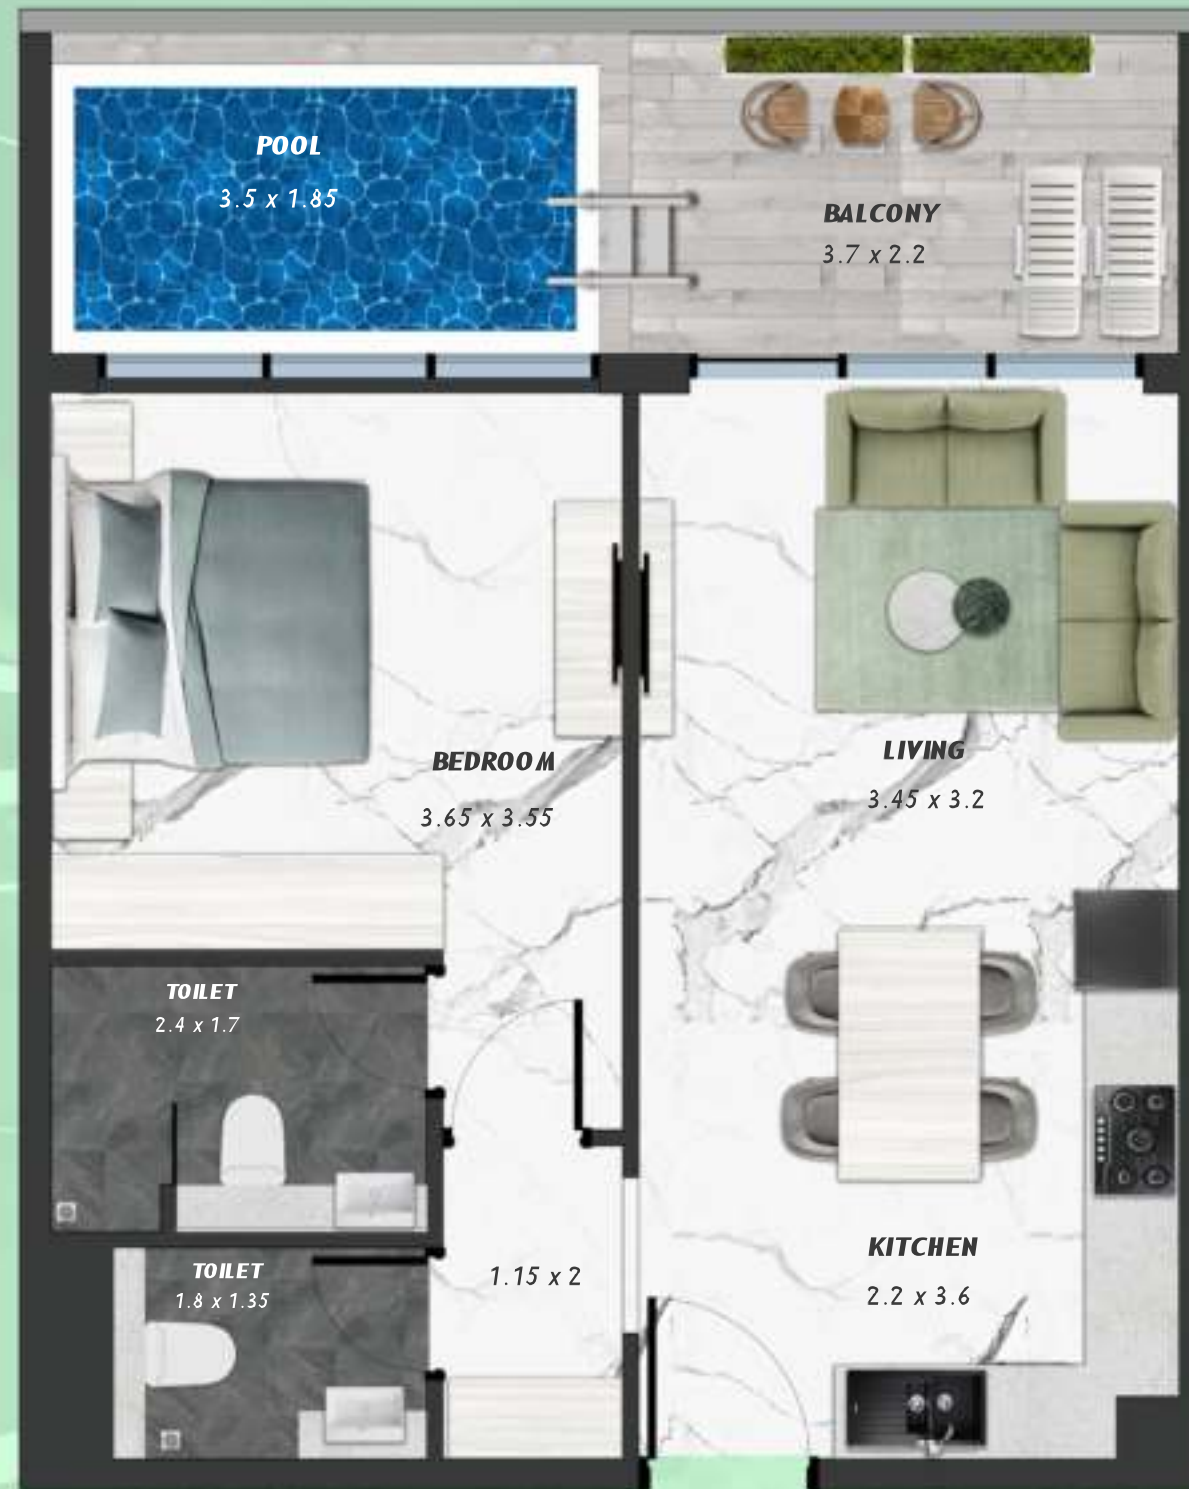

NET AREA
445.30 Sqf

SAMANA *Ivy Gardens*

KEYPLAN 8TH FLOOR

1 BEDROOM WITH POOL
808

NET AREA
731.84 Sqf

SAMANA
Ivy Gardens

KEYPLAN 8TH FLOOR

1 BEDROOM WITH POOL
809