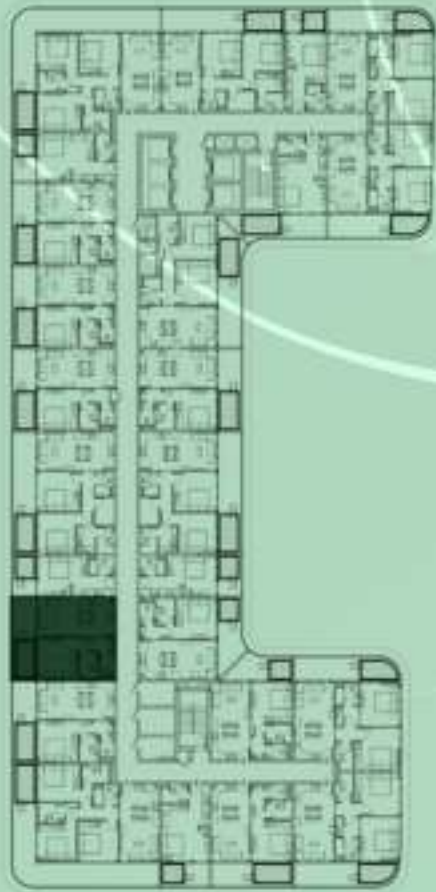

KEYPLAN 4TH FLOOR

STUDIO WITH POOL
412

NET AREA
376.20 Sqf

SAMANA *Ivy Gardens*

KEYPLAN 4TH FLOOR

1 BEDROOM WITH POOL
413

NET AREA
729.58 Sqf

SAMANA *Ivy Gardens*