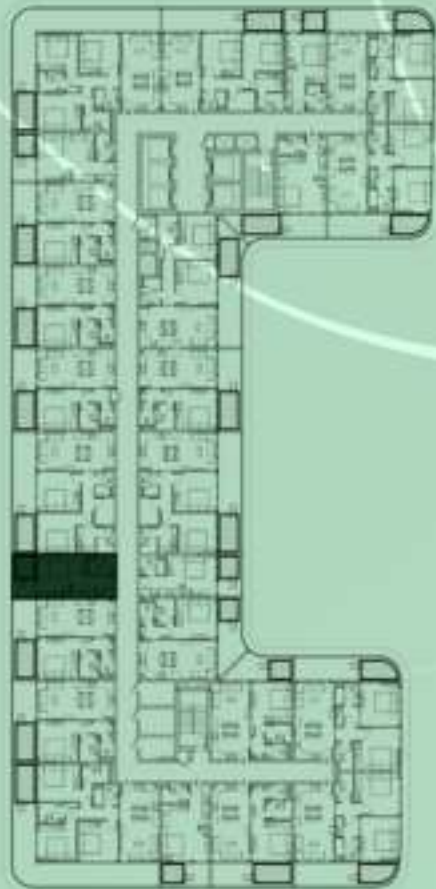

SAMANA
Ivy Gardens

KEYPLAN 6TH FLOOR

STUDIO WITH POOL
612

NET AREA
376.20 Sqf