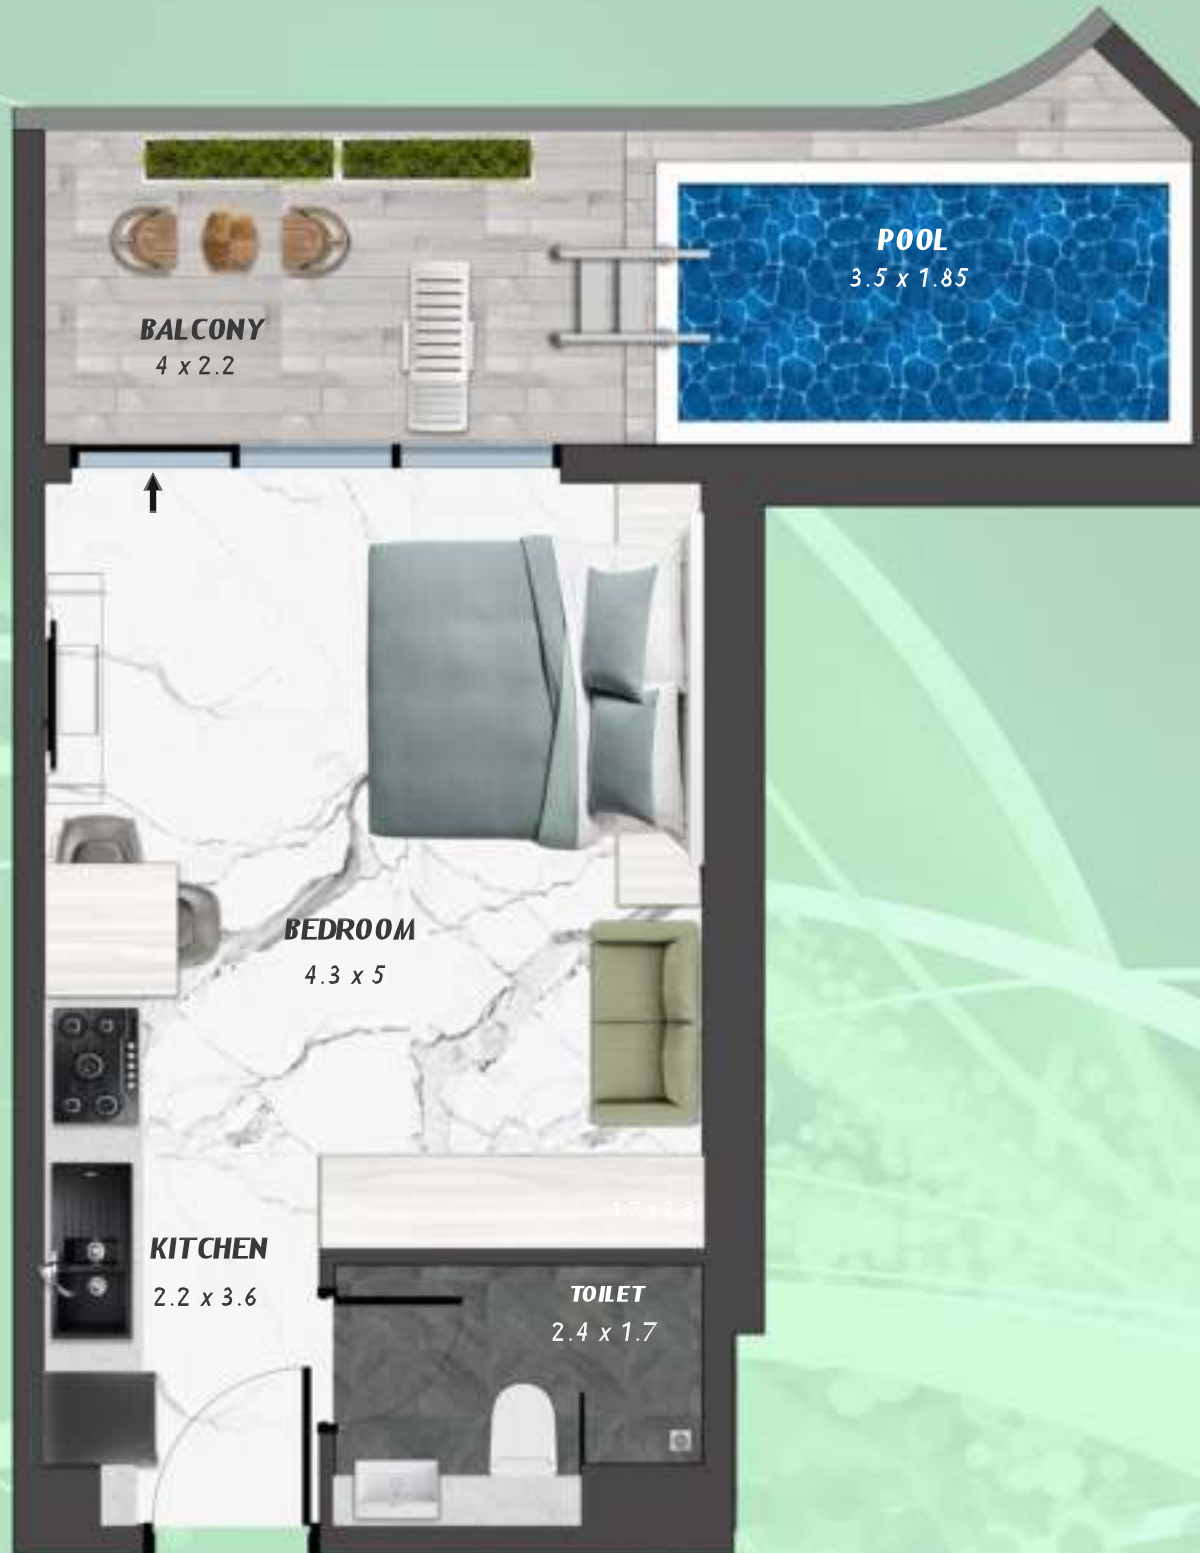

SAMANA
DEVELOPERS

KEYPLAN 13TH FLOOR

STUDIO WITH POOL
1301

NET AREA
559.40 Sqf

SAMANA
Ivy Gardens

KEYPLAN 13TH FLOOR

2 BERDOOM WITH POOL
1302

NET AREA
977.58 Sqf