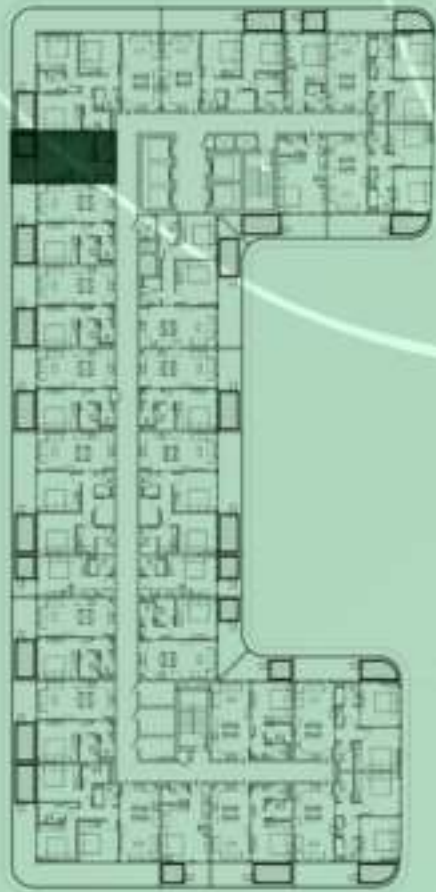

KEYPLAN 3RD FLOOR

STUDIO WITH POOL
307

NET AREA
445.30 Sqf