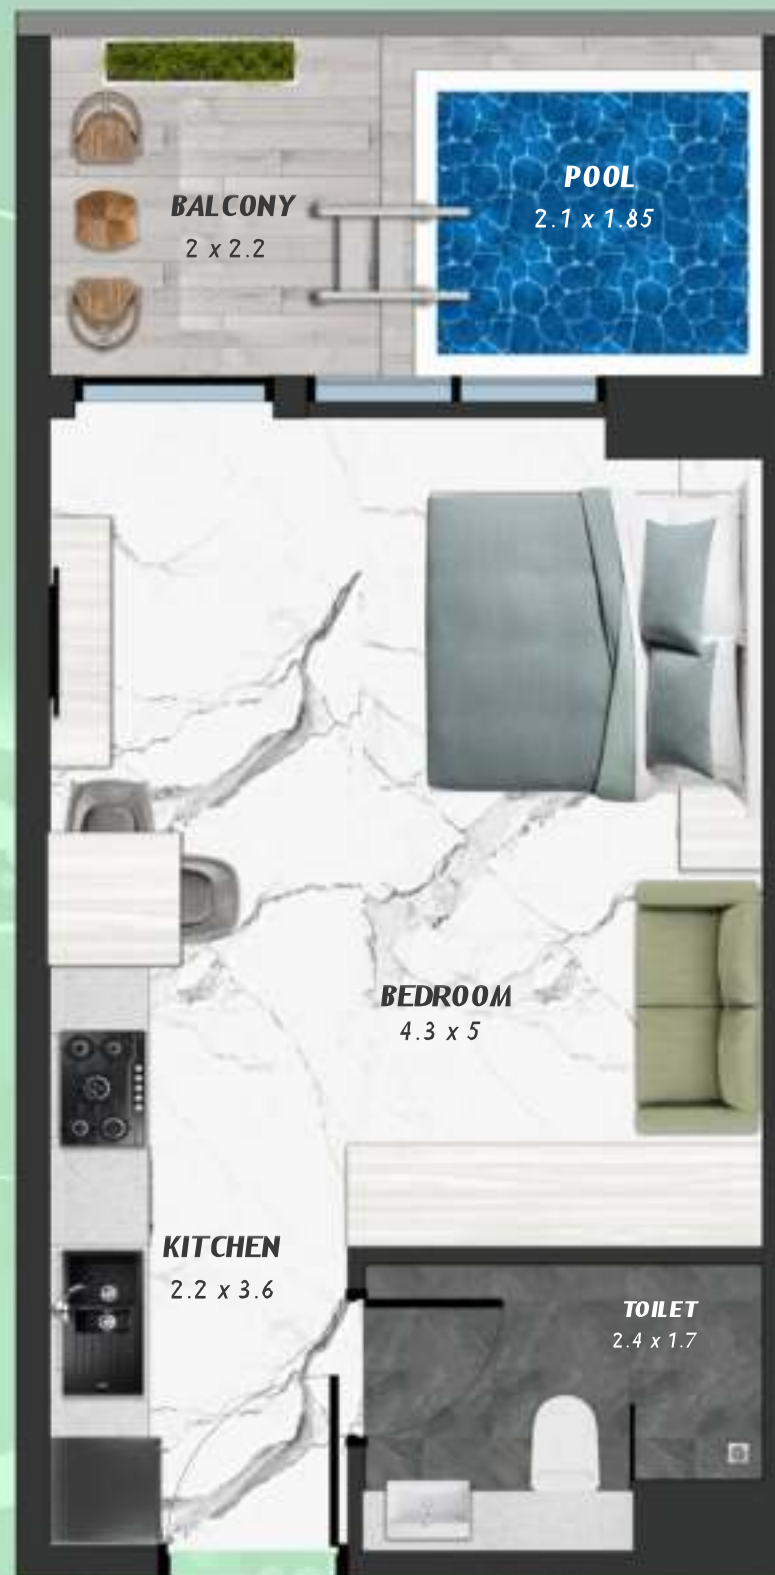

SAMANA
Ivy Gardens

KEYPLAN 14TH FLOOR

STUDIO WITH POOL
1407

NET AREA
445.30 Sqf