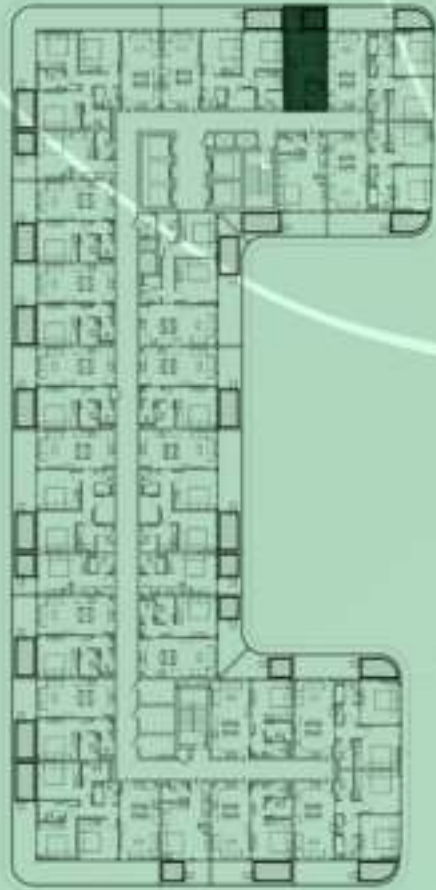

KEYPLAN 13TH FLOOR

2 BERDOOM WITH POOL
1303

NET AREA
997.81 Sqf

SAMANA
Ivy Gardens

KEYPLAN 13TH FLOOR

STUDIO WITH POOL
1304

NET AREA
373.94Sqf

SAMANA Ivy Gardens