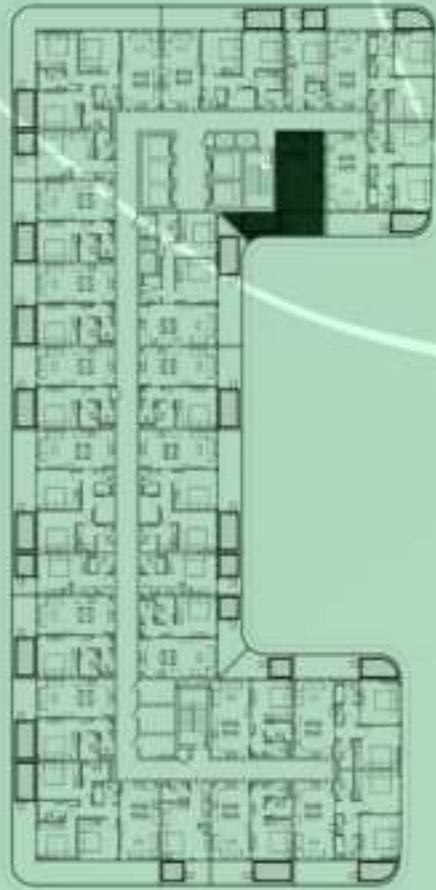

1 BEDROOM WITH POOL
724

NET AREA
728.93 Sqf

SAMANA
Ivy Gardens

KEYPLAN 7TH FLOOR

2 BERDOOM WITH POOL
725

NET AREA
1068.64 Sqf

SAMANA
DEVELOPERS

KEYPLAN 8TH FLOOR