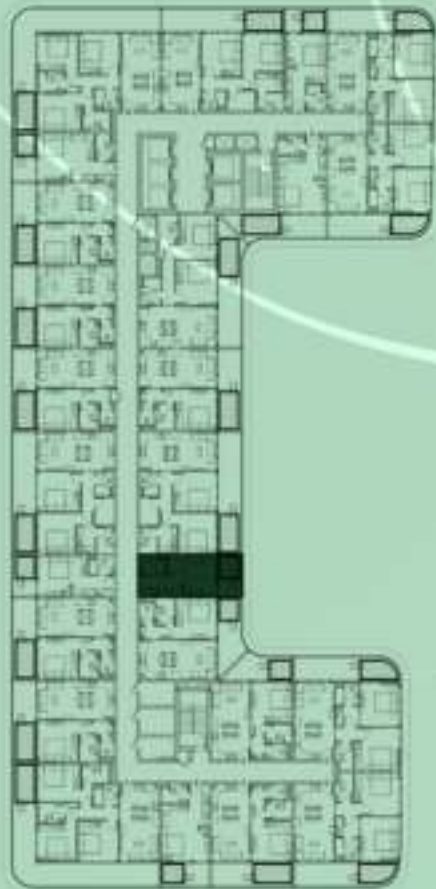

1 BEDROOM WITH POOL
921

NET AREA
711.06 Sqf

SAMANA
Ivy Gardens

KEYPLAN 9TH FLOOR

STUDIO WITH POOL
922

NET AREA
376.20 Sqf

SAMANA *Ivy Gardens*

KEYPLAN 9TH FLOOR