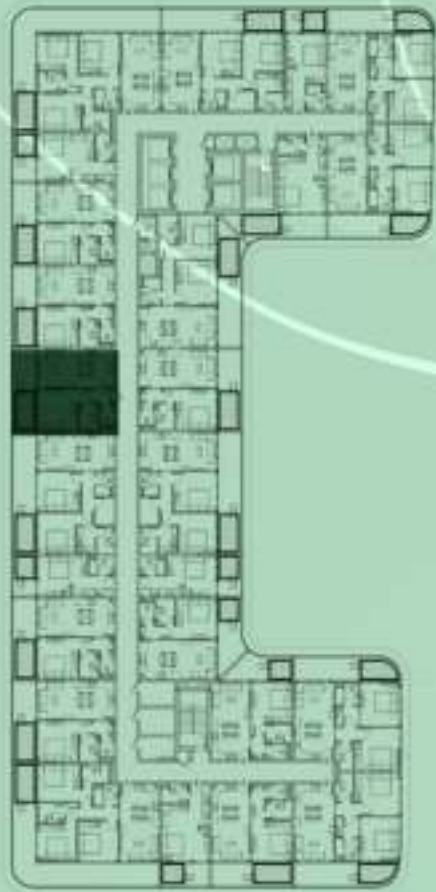

KEYPLAN 13TH FLOOR

1 BEDROOM WITH POOL
1309

NET AREA
731.84 Sqf

SAMANA *Ivy Gardens*

KEYPLAN 13TH FLOOR

1 BEDROOM WITH POOL
1310

NET AREA
725.06 Sqf

KEYPLAN 13TH FLOOR