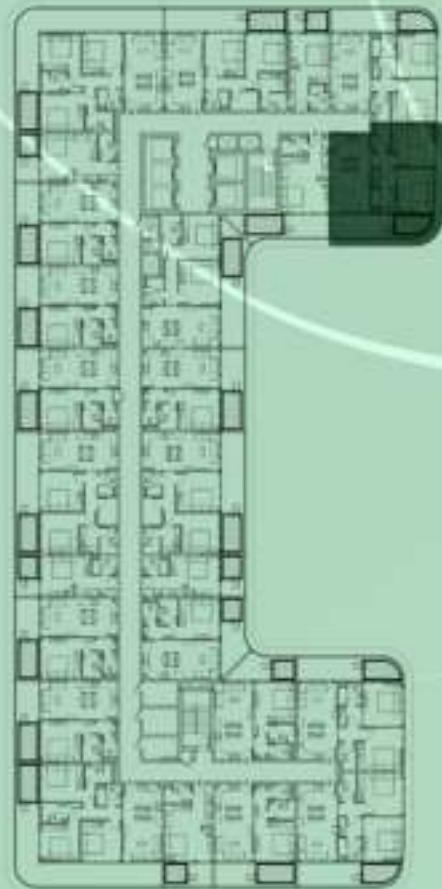

2 BERDOOM WITH POOL
1002

NET AREA
977.58 Sqf

KEYPLAN 10TH FLOOR

2 BEDROOM WITH POOL
1003

NET AREA
997.81 Sqf

SAMANA
Ivy Gardens

KEYPLAN 10TH FLOOR

STUDIO WITH POOL
1004