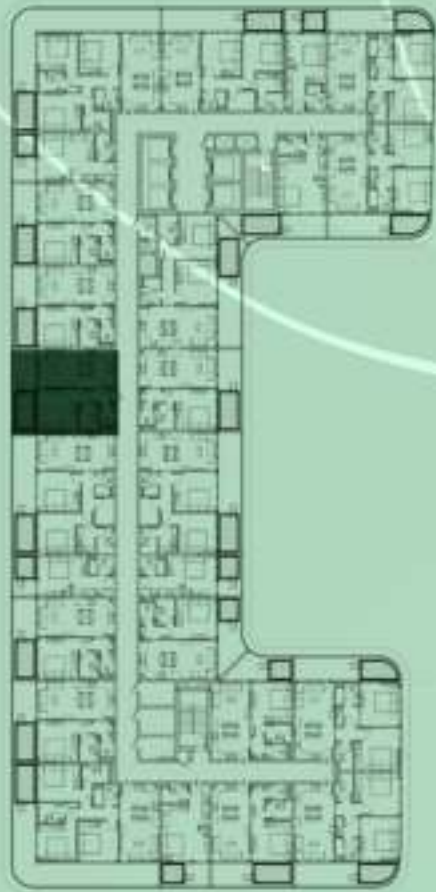

SAMANA *Ivy Gardens*

KEYPLAN 2ND FLOOR

1 BEDROOM WITH POOL
209

NET AREA
731.84 Sqf

SAMANA *Ivy Gardens*

KEYPLAN 2ND FLOOR

1 BEDROOM WITH POOL
210

NET AREA
725.06 Sqf