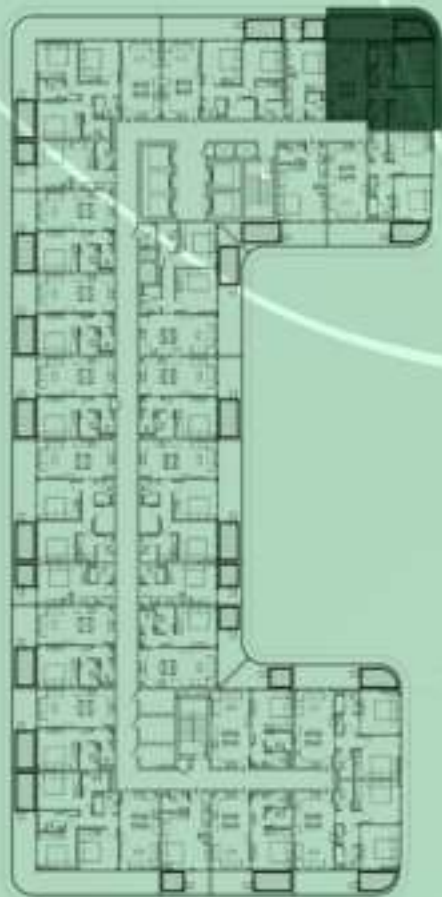

KEYPLAN 14TH FLOOR

2 BERDOOM WITH POOL
1403

NET AREA
997.81 Sqf