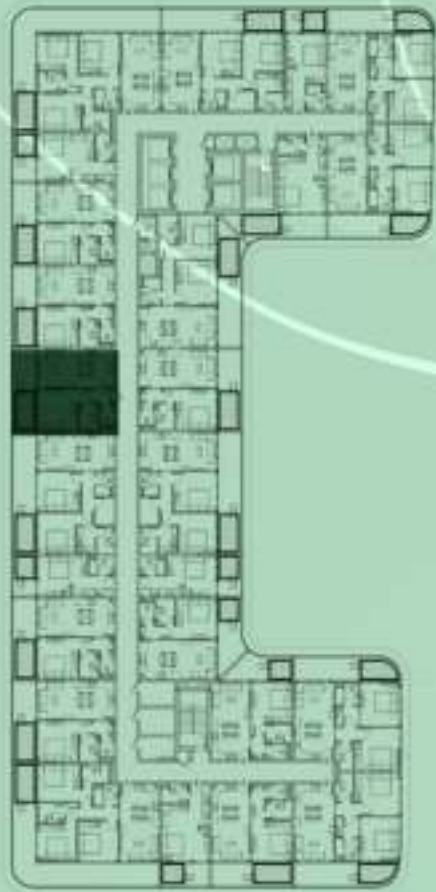

SAMANA *Ivy Gardens*

KEYPLAN 4TH FLOOR

1 BEDROOM WITH POOL
410

NET AREA
725.06 Sqf