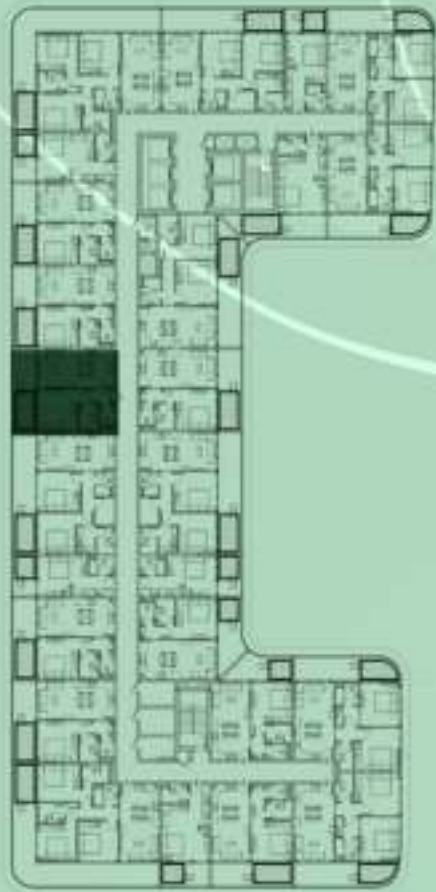

SAMANA *Ivy Gardens*

KEYPLAN 8TH FLOOR

1 BEDROOM WITH POOL
810

NET AREA
725.06 Sqf