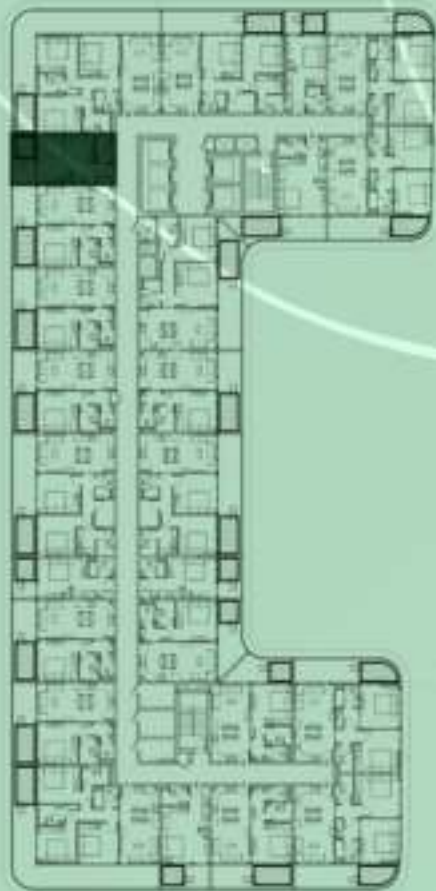

3 BERDOOM WITH POOL
906

NET AREA
1489.08 Sqf

SAMANA
Ivy Gardens

KEYPLAN 9TH FLOOR

STUDIO WITH POOL
907

NET AREA
445.30 Sqf

SAMANA *Ivy Gardens*

KEYPLAN 9TH FLOOR