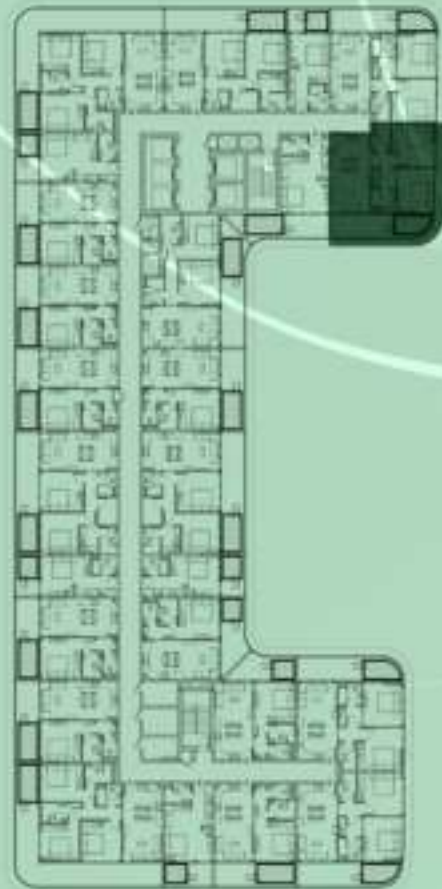

SAMANA
DEVELOPERS

KEYPLAN 14TH FLOOR

STUDIO WITH POOL
1401

NET AREA
559.40 Sqf

SAMANA
Ivy Gardens

KEYPLAN 14TH FLOOR

2 BERDOOM WITH POOL
1402

NET AREA
977.58 Sqf