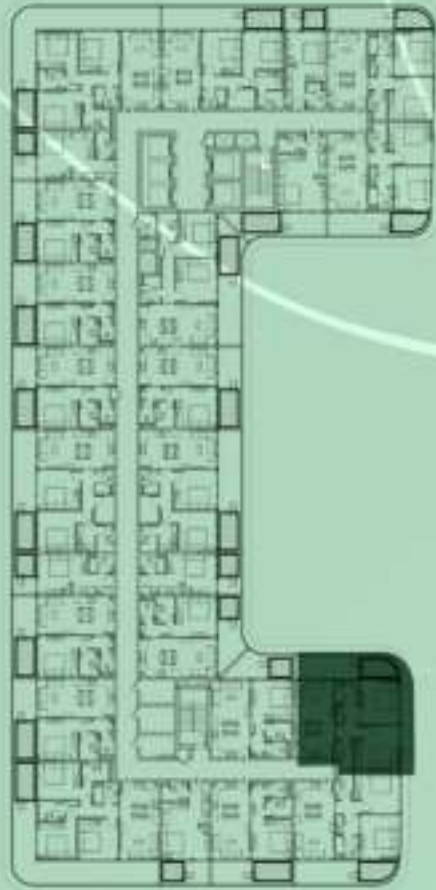

NET AREA
1000.94 Sqf

SAMANA
Ivy Gardens

KEYPLAN 5TH FLOOR

2 BERDOOM WITH POOL
518

NET AREA
977.58 Sqf

KEYPLAN 5TH FLOOR

2 BERDOOM WITH POOL
519

NET AREA
1000.18 Sqf