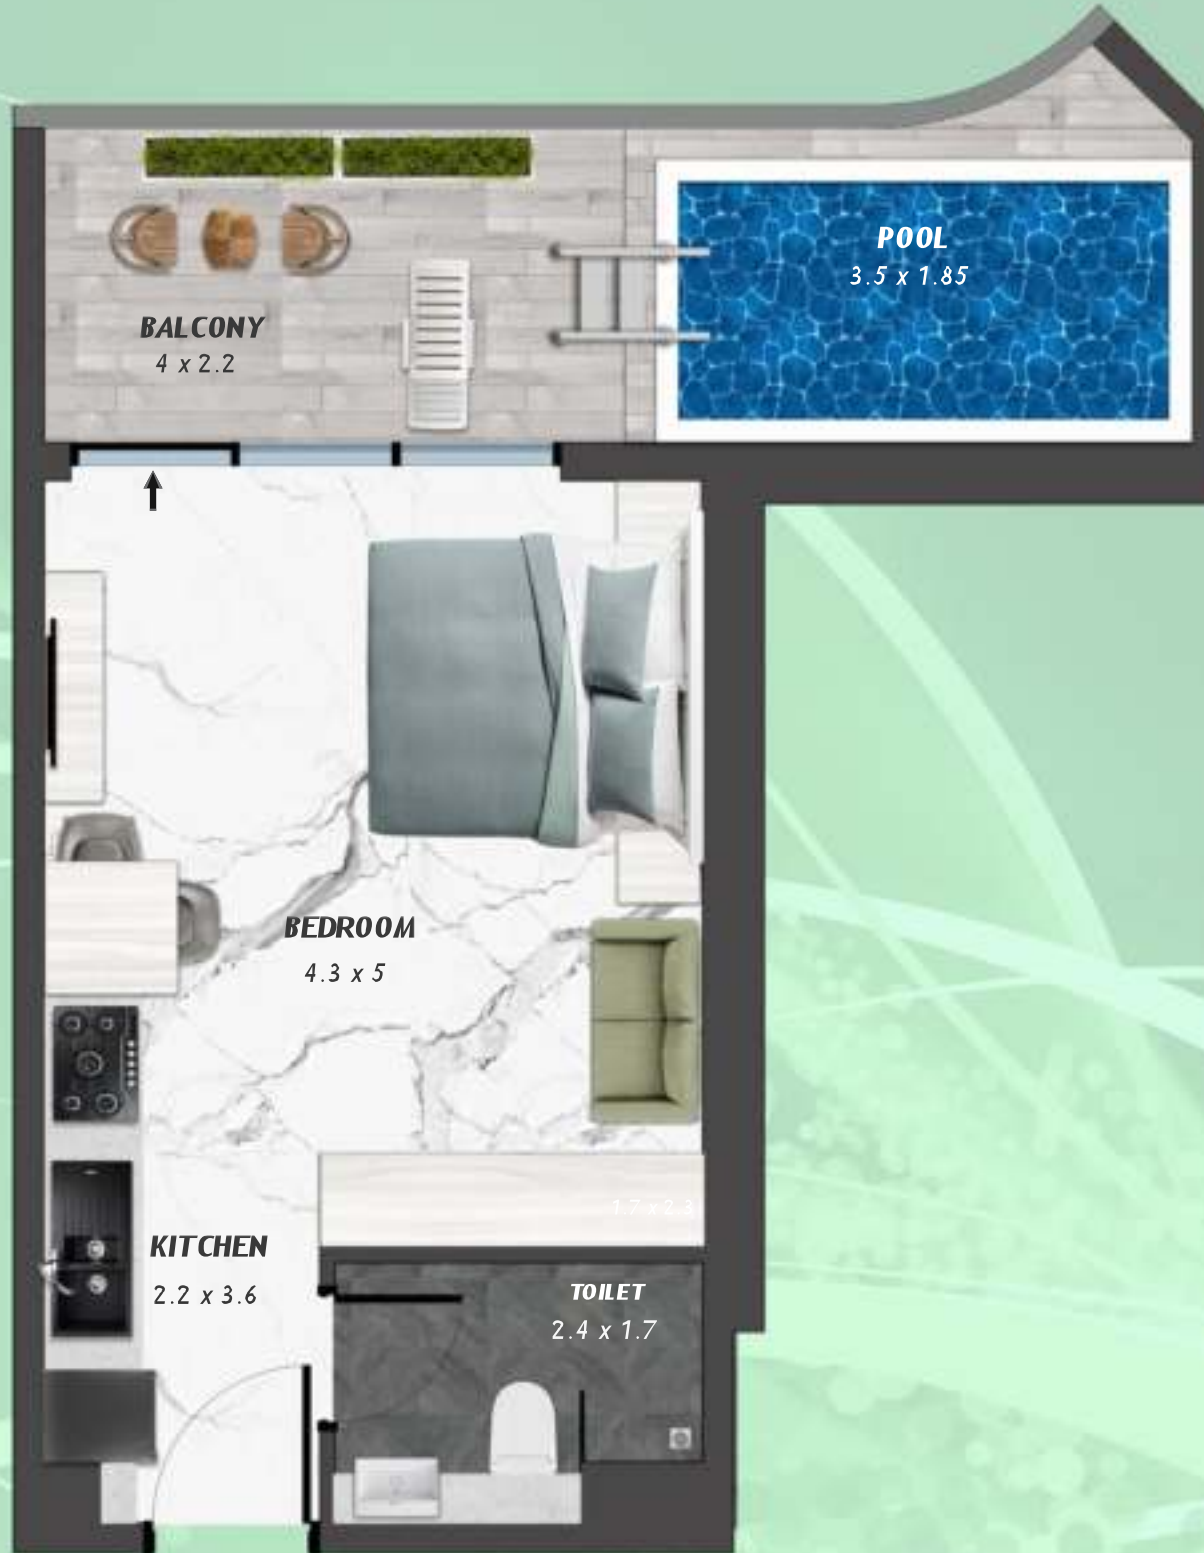

KEYPLAN 8TH FLOOR

STUDIO WITH POOL
801

NET AREA
559.40 Sqf