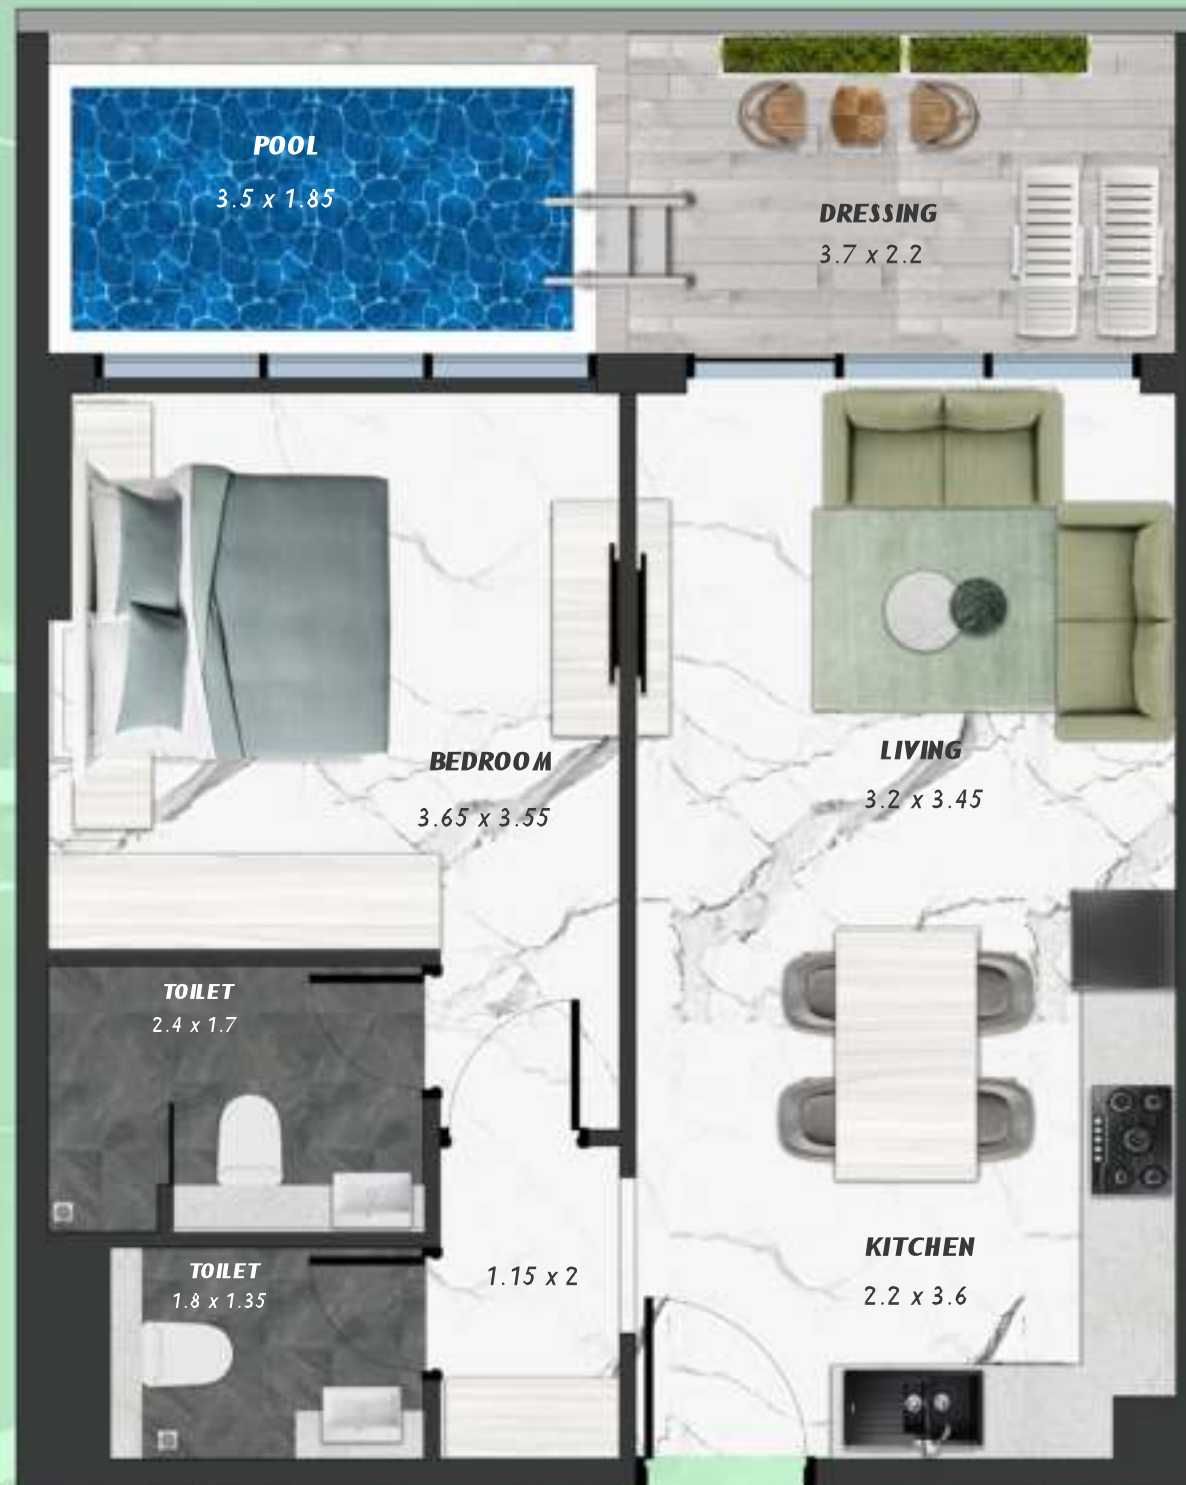

KEYPLAN 12TH FLOOR

1 BEDROOM WITH POOL
1217

NET AREA
1000.94 Sqf