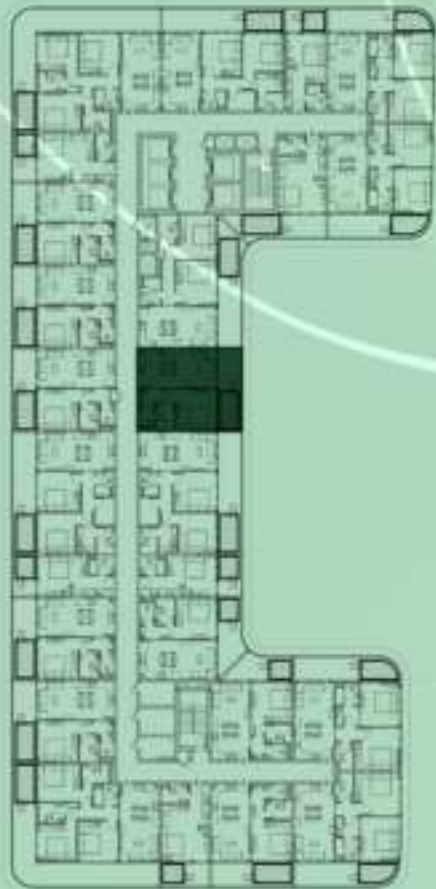

2 BERDOOM WITH POOL
1023

NET AREA
1093.83 Sqf

SAMANA *Ivy Gardens*

KEYPLAN 10TH FLOOR

1 BEDROOM WITH POOL
1024

NET AREA
728.93 Sqf

SAMANA
Ivy Gardens

KEYPLAN 10TH FLOOR