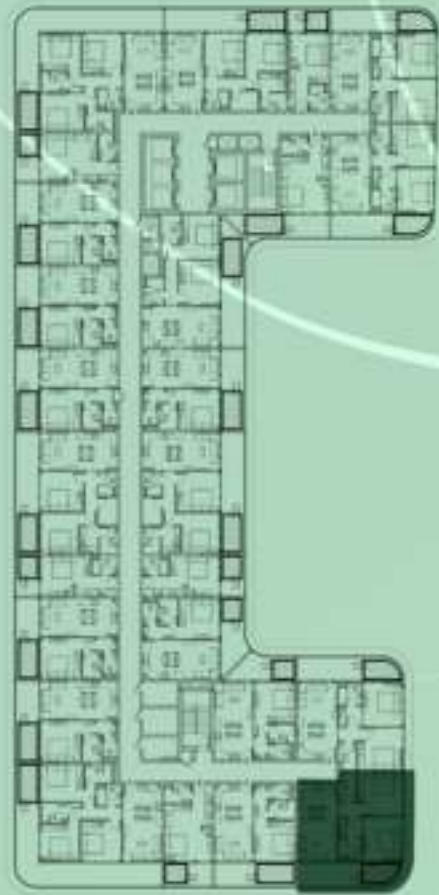

1 BEDROOM WITH POOL
817

NET AREA
1000.94 Sqf

SAMANA
Ivy Gardens

KEYPLAN 8TH FLOOR

2 BERDOOM WITH POOL
818

NET AREA
977.58 Sqf

KEYPLAN 8TH FLOOR

2 BERDOOM WITH POOL
819