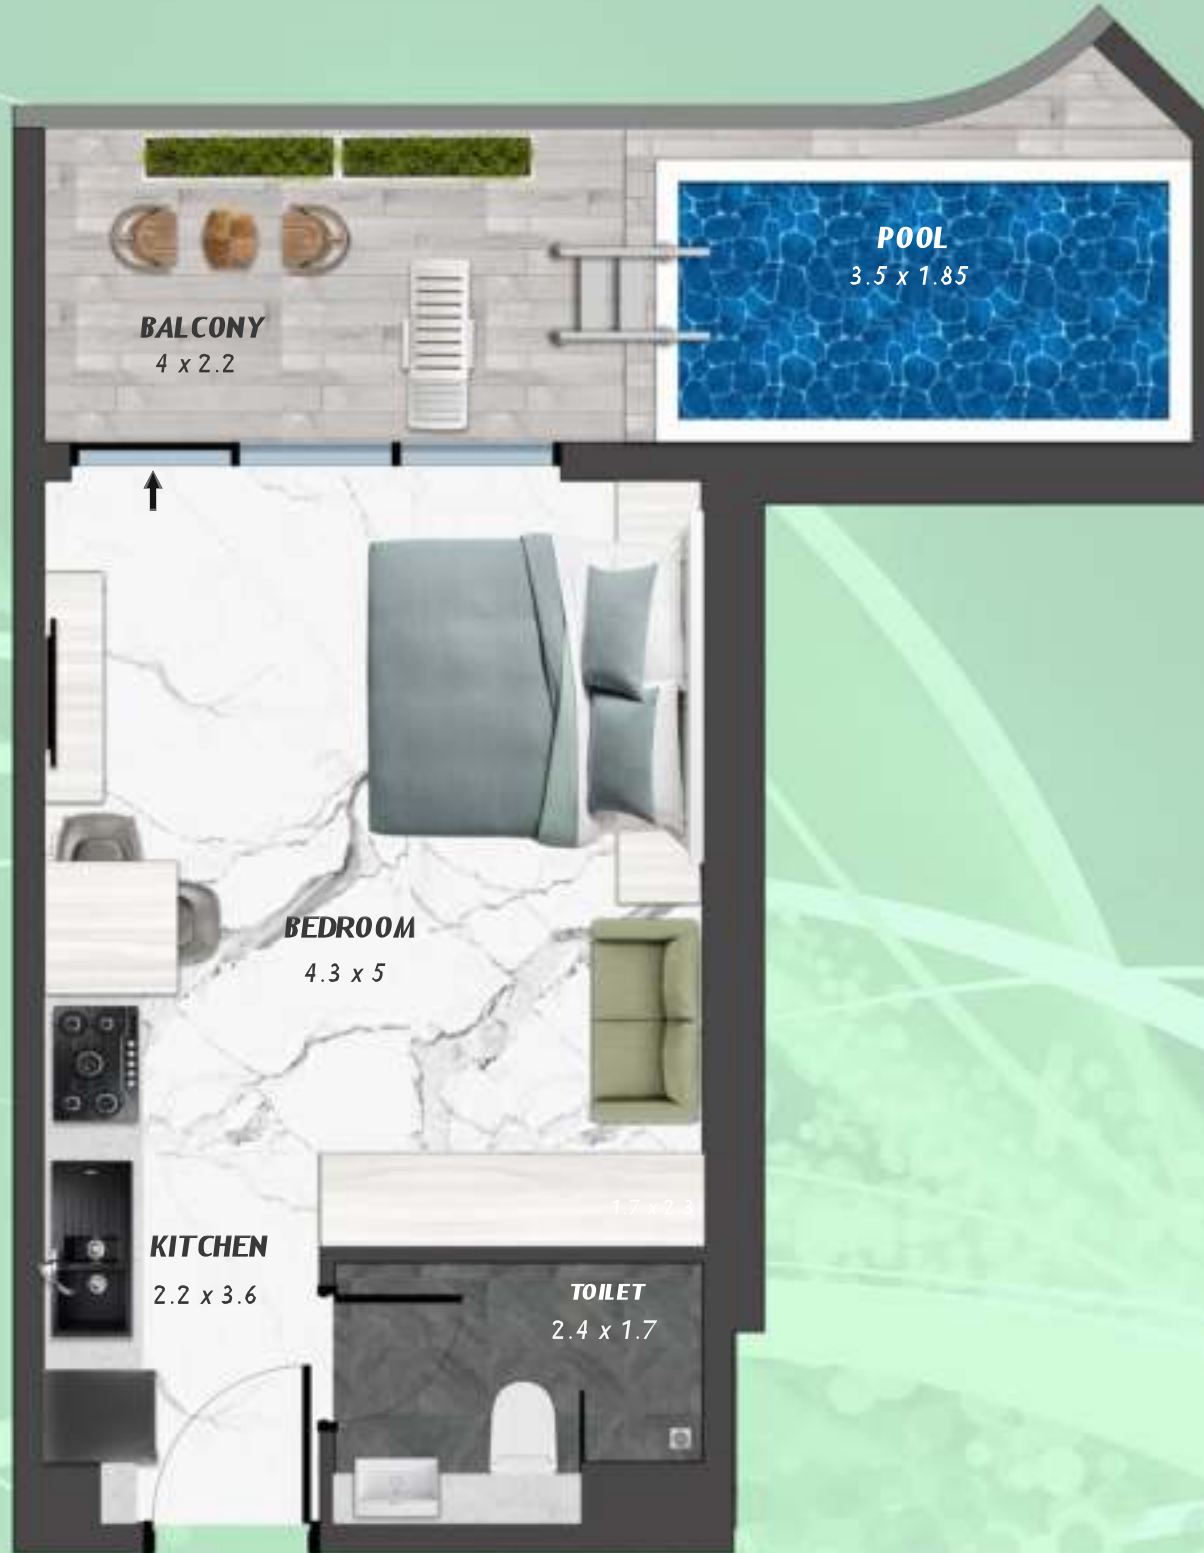

KEYPLAN 7TH FLOOR

STUDIO WITH POOL
701

NET AREA
559.40 Sqf