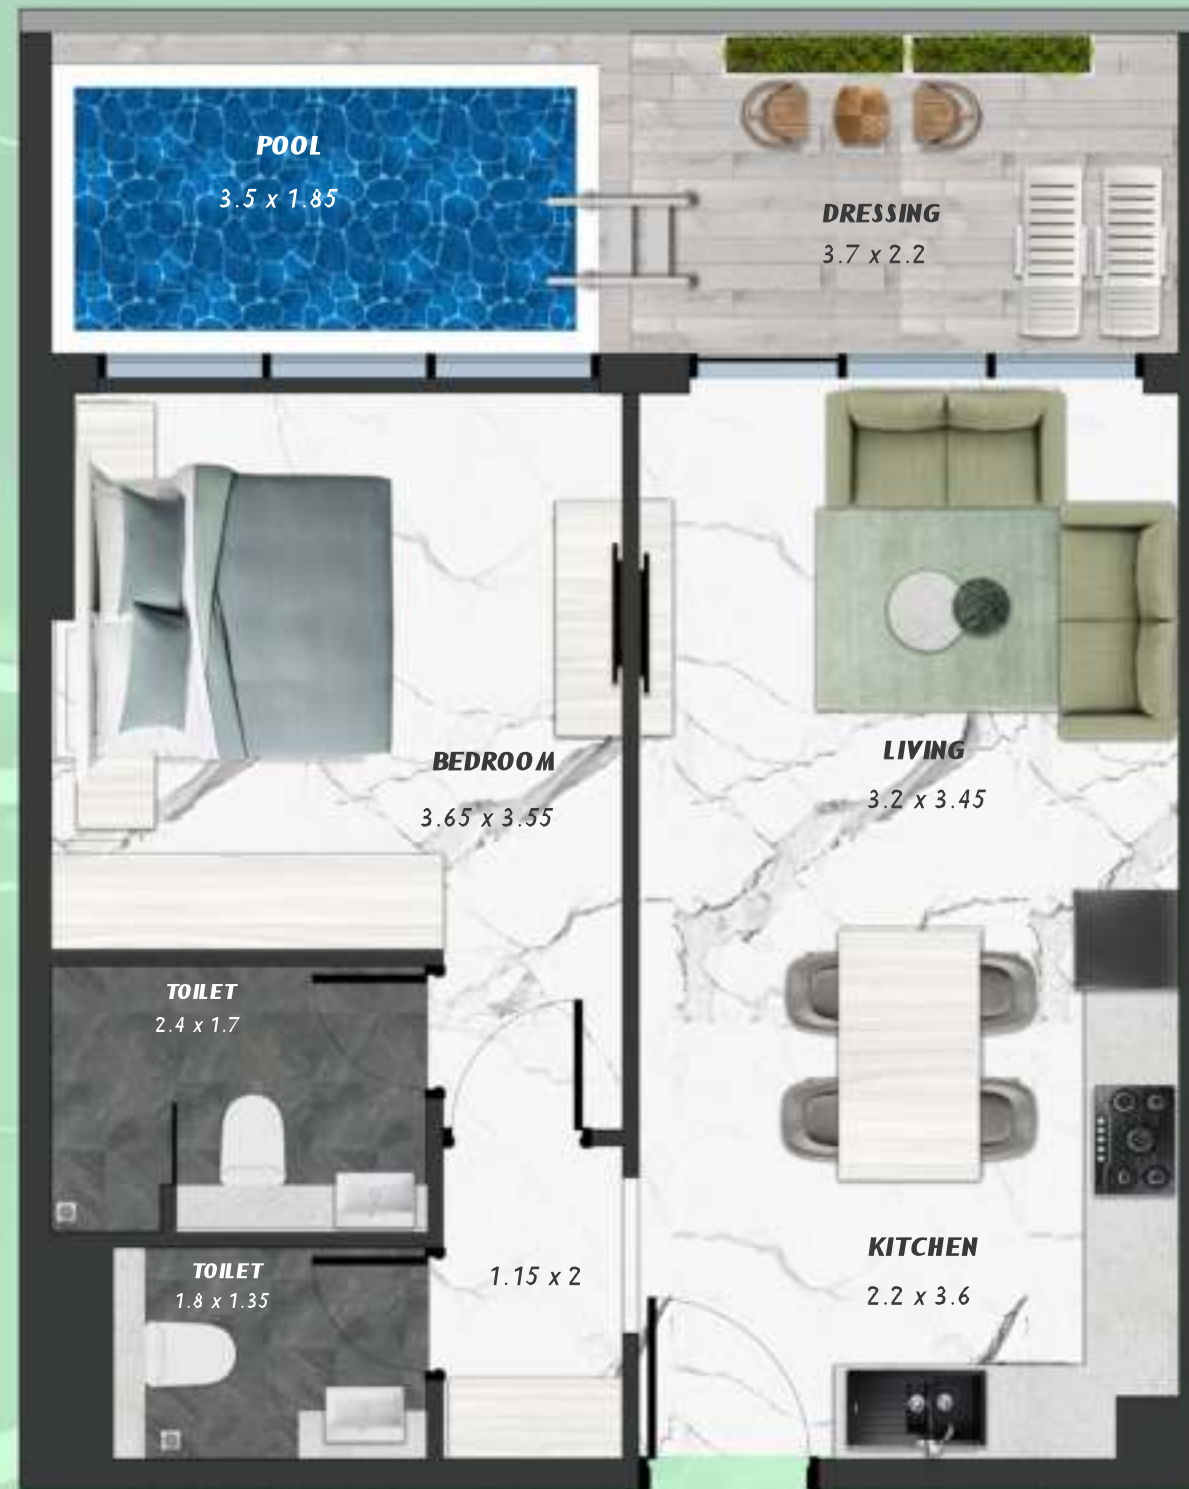

SAMANA *Ivy Gardens*

KEYPLAN 6TH FLOOR

STUDIO WITH POOL
616

NET AREA
445.30 Sqf

KEYPLAN 6TH FLOOR

1 BEDROOM WITH POOL
617

NET AREA
1000.94 Sqf

SAMANA
Ivy Gardens