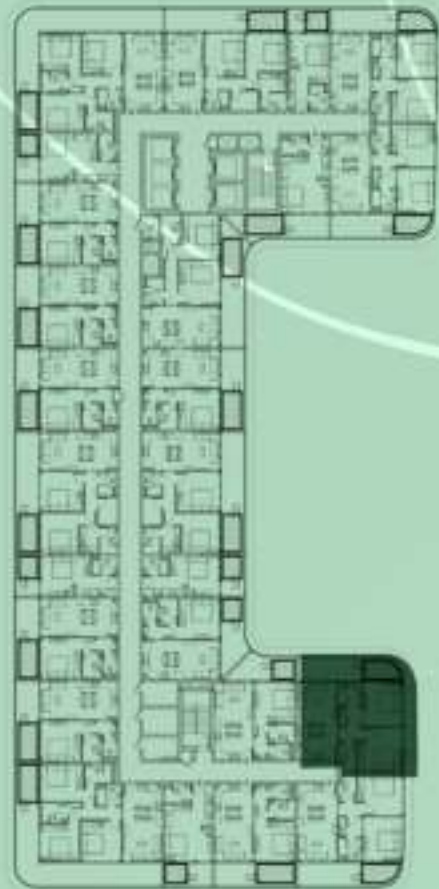

NET AREA
1000.94 Sqf

SAMANA
Ivy Gardens

KEYPLAN 13TH FLOOR

2 BERDOOM WITH POOL
1318

NET AREA
977.58 Sqf

KEYPLAN 13TH FLOOR

2 BERDOOM WITH POOL
1319

NET AREA
1000.18 Sqf