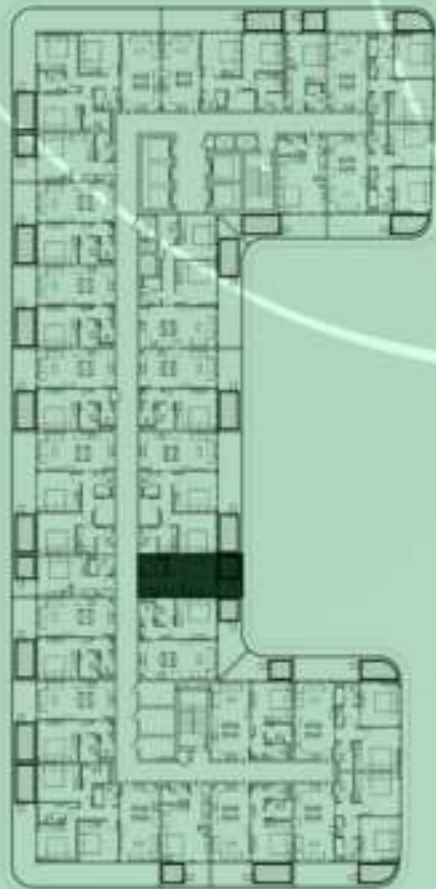

KEYPLAN 10TH FLOOR

STUDIO WITH POOL
1022

NET AREA
376.20 Sqf