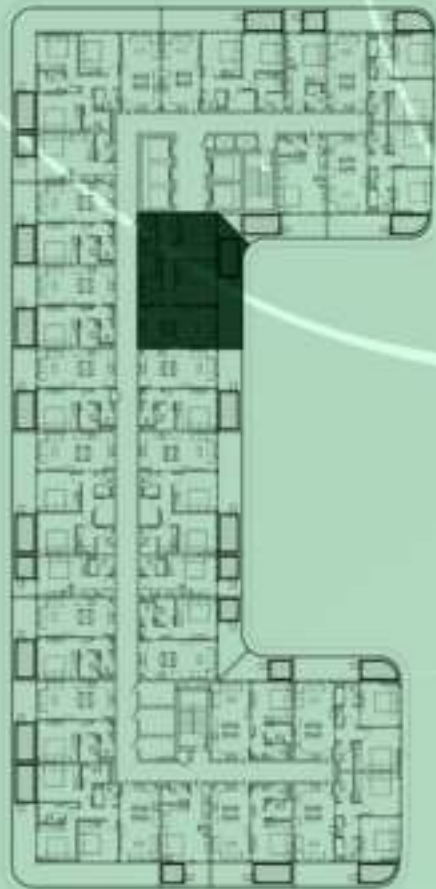

1 BEDROOM WITH POOL
724

NET AREA
728.93 Sqf

SAMANA
Ivy Gardens

KEYPLAN 7TH FLOOR

2 BERDOOM WITH POOL
725

NET AREA
1068.64 Sqf

SAMANA
DEVELOPERS

KEYPLAN 8TH FLOOR