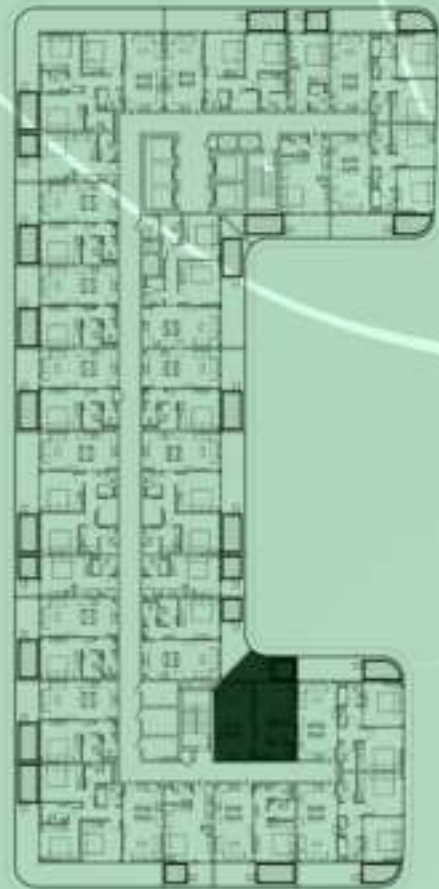

SAMANA Ivy Gardens

KEYPLAN 3RD FLOOR

1 BEDROOM WITH POOL
320

NET AREA
702.02 Sqf