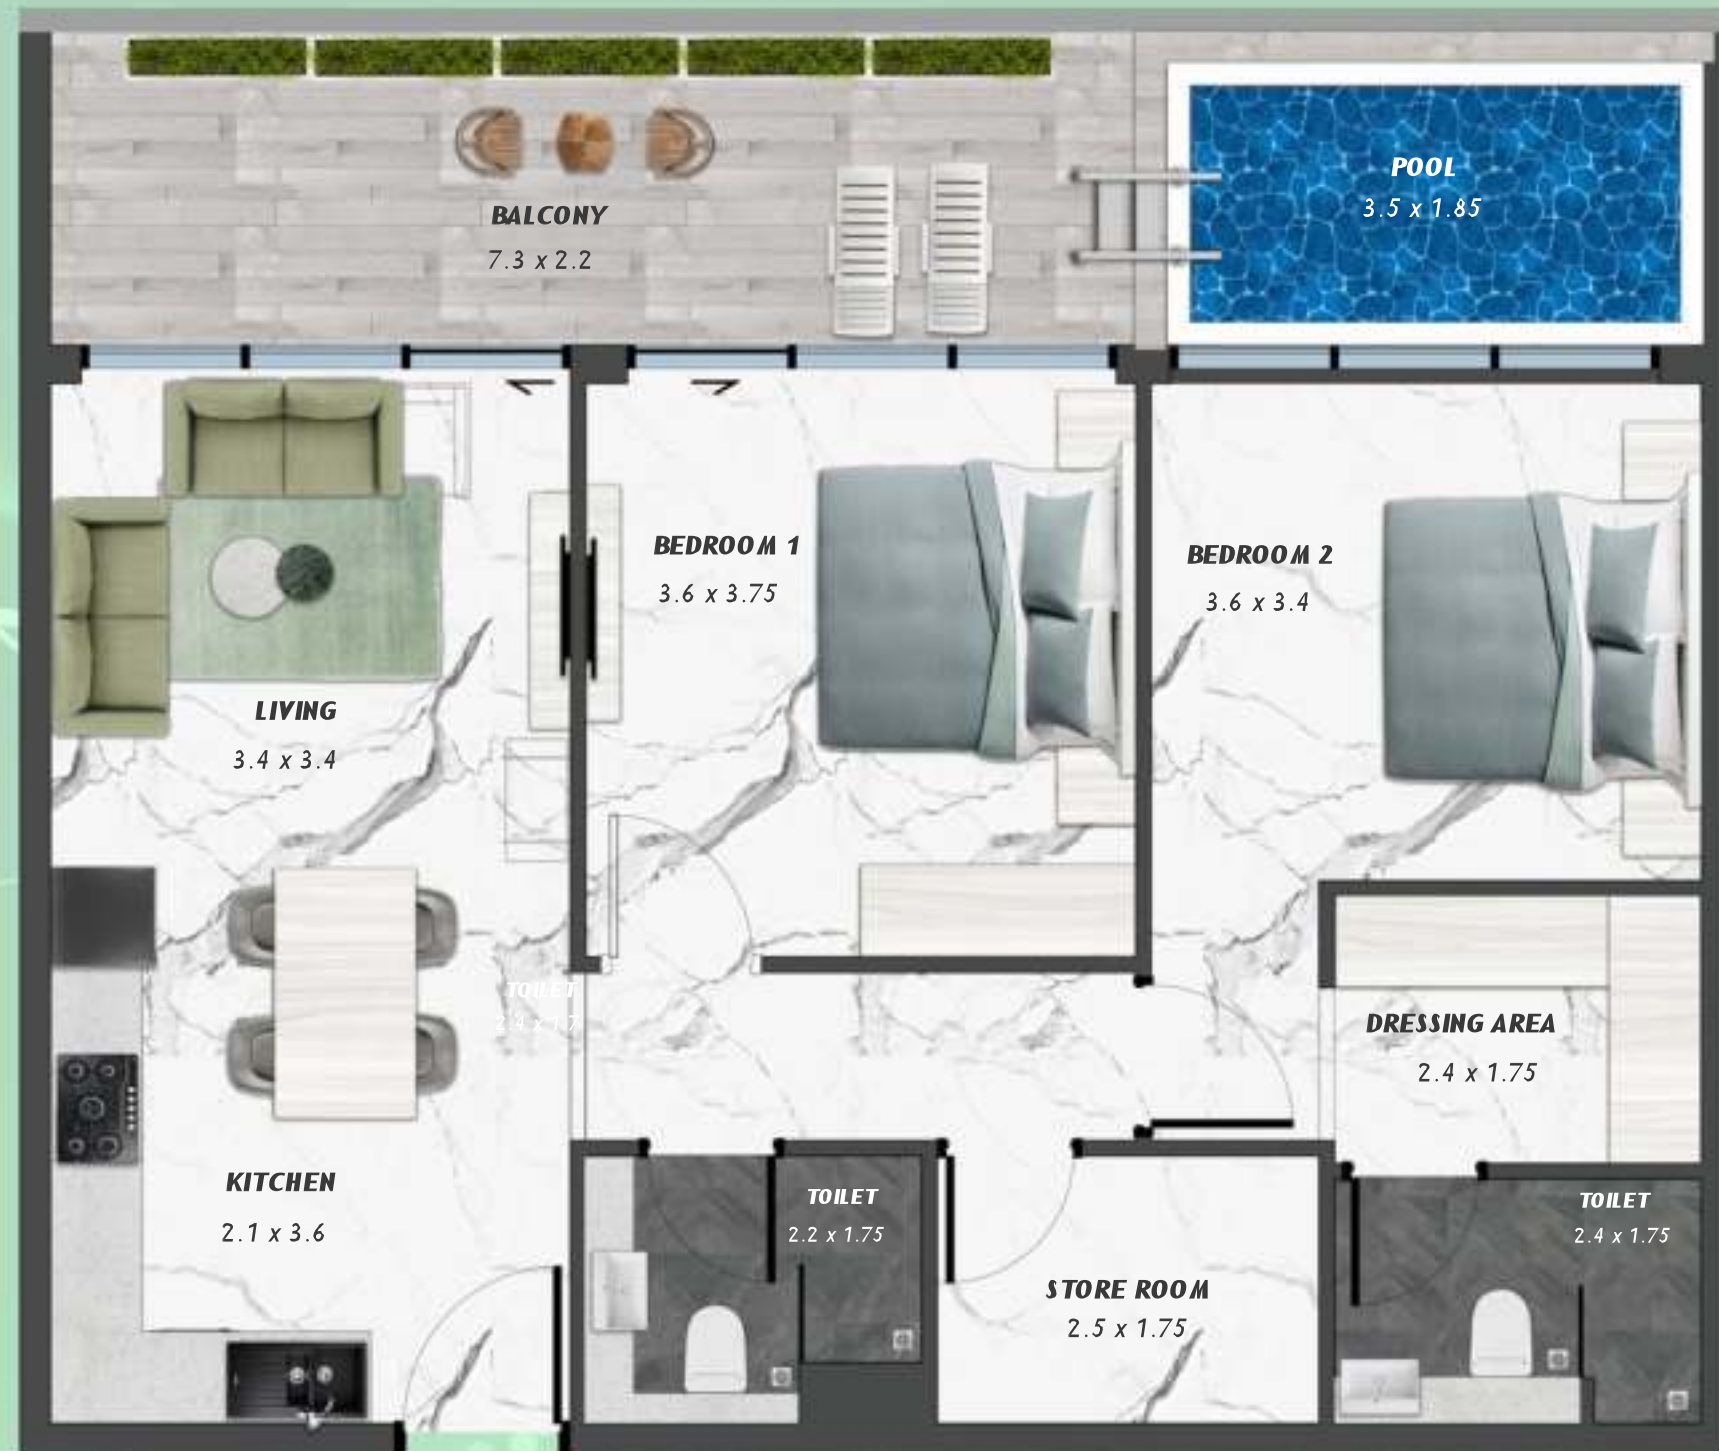

SAMANA *Ivy Gardens*

NET AREA
1093.83 Sqf