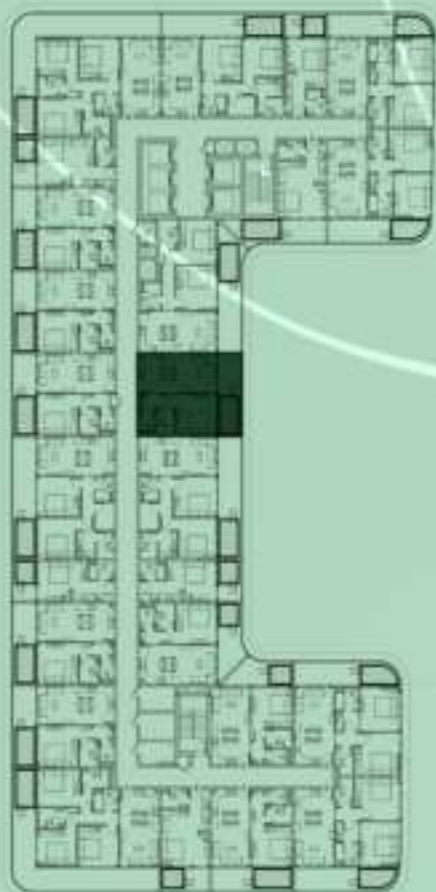

SAMANA *Ivy Gardens*

KEYPLAN 5TH FLOOR

1 BEDROOM WITH POOL
524

NET AREA
728.93 Sqf