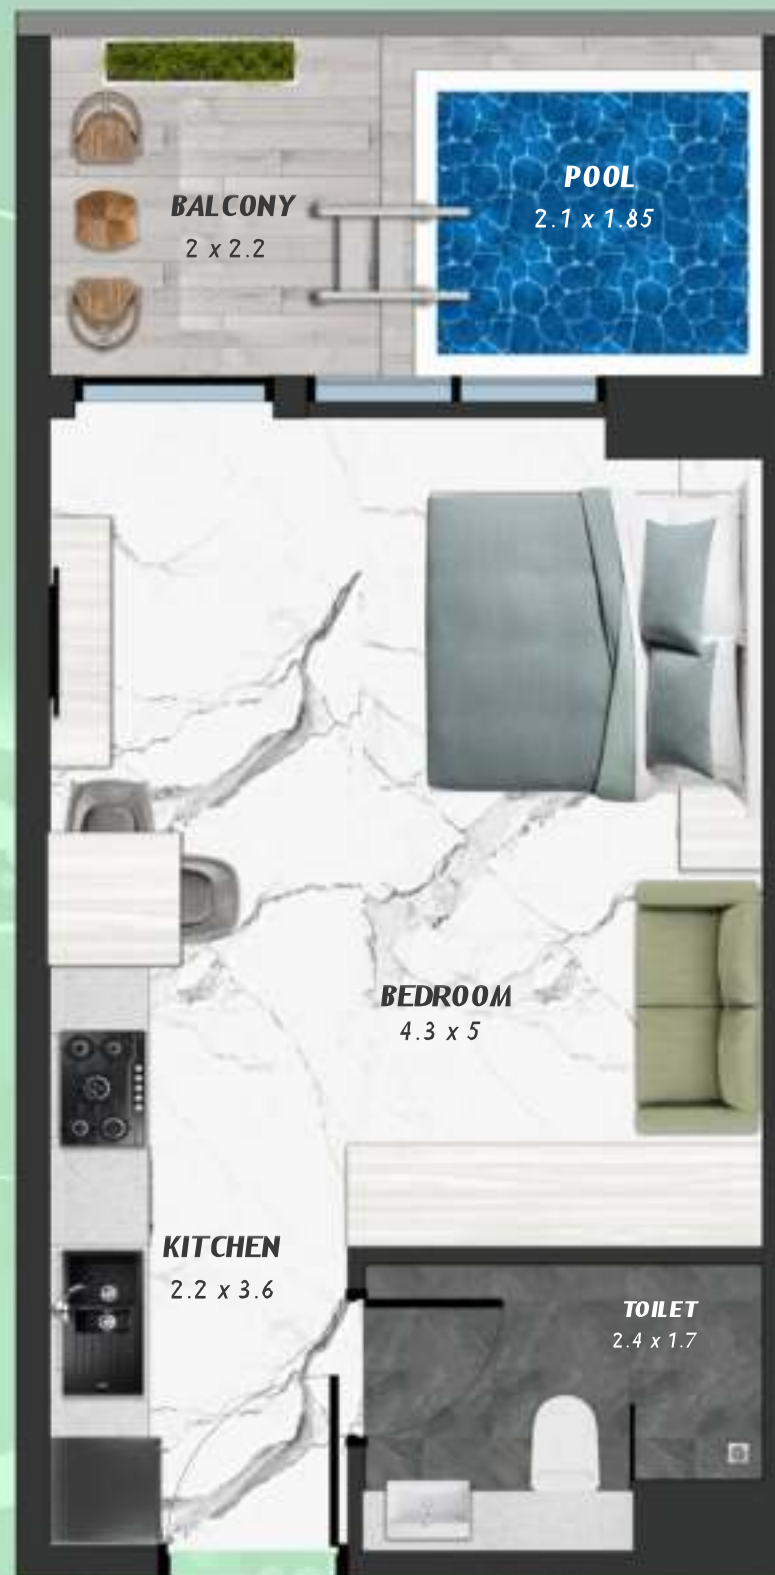

NET AREA
1489.08 Sqf

SAMANA
Ivy Gardens

KEYPLAN 10TH FLOOR

STUDIO WITH POOL
1007

NET AREA
445.30 Sqf

SAMANA
Ivy Gardens

KEYPLAN 10TH FLOOR

1 BEDROOM WITH POOL
1008