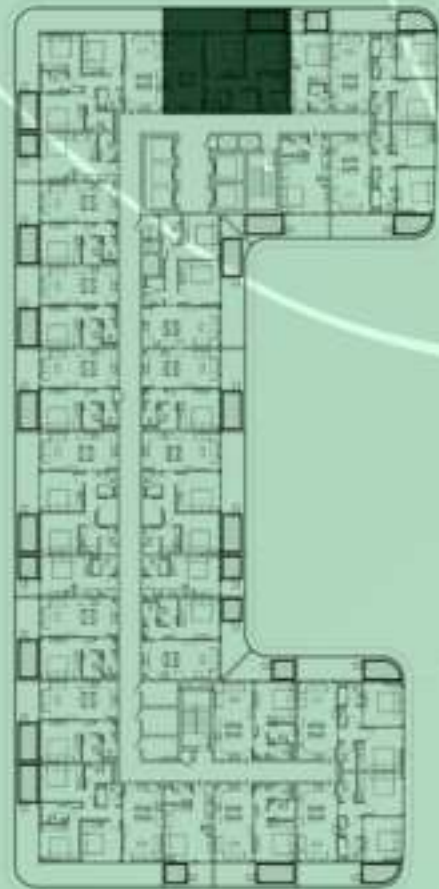

2 BERDOOM WITH POOL
603

NET AREA
997.81 Sqf

SAMANA
Ivy Gardens

KEYPLAN 6TH FLOOR

STUDIO WITH POOL
604

NET AREA
373.94Sqf

SAMANA Ivy Gardens

KEYPLAN 6TH FLOOR