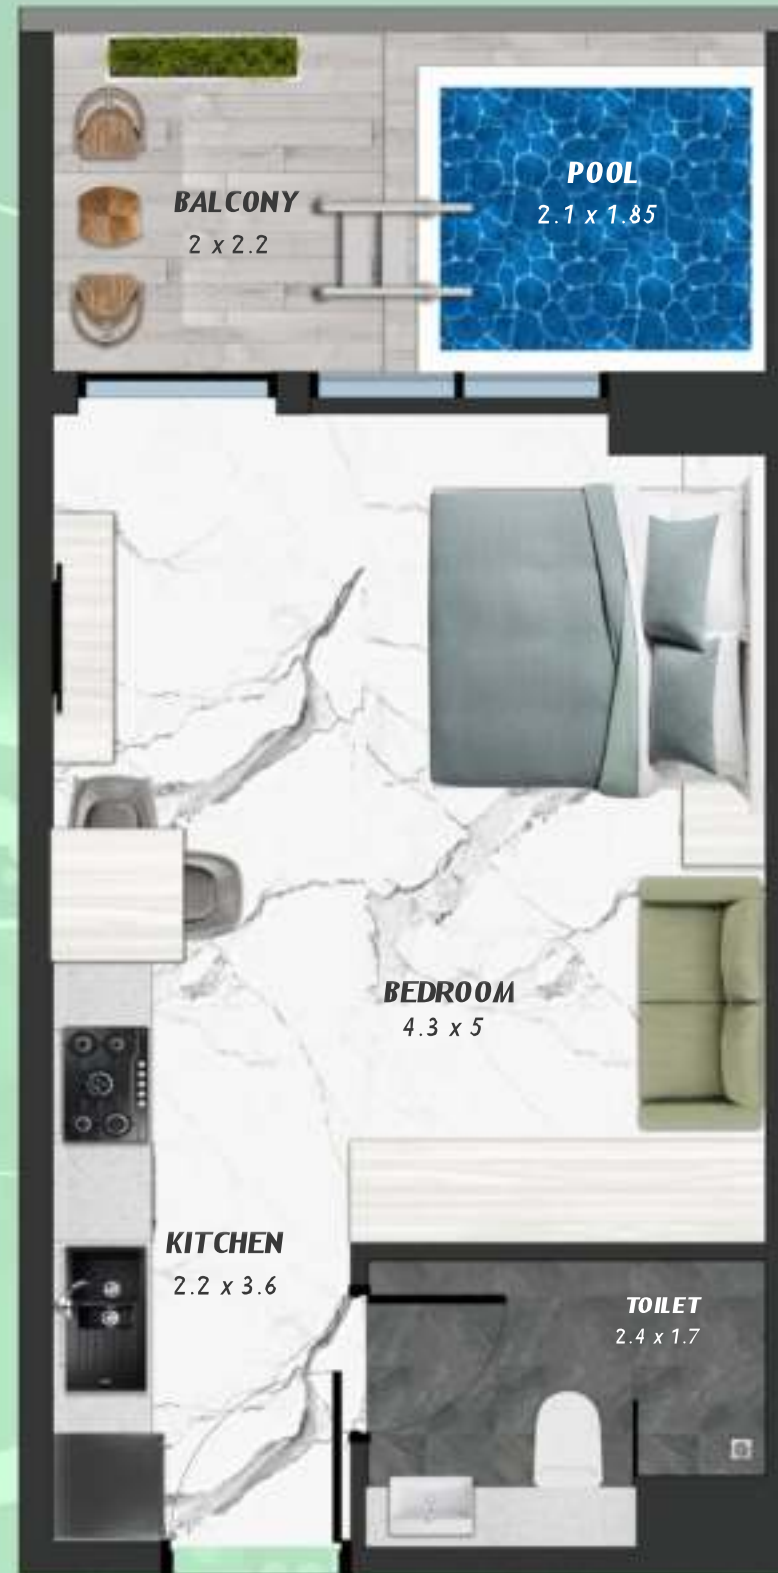

SAMANA
Ivy Gardens

KEYPLAN 7TH FLOOR

STUDIO WITH POOL
707

NET AREA
445.30 Sqf