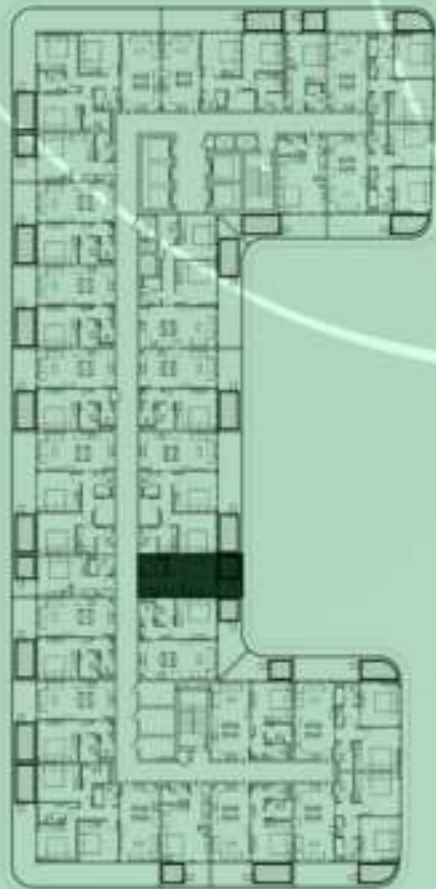

KEYPLAN 12TH FLOOR

STUDIO WITH POOL
1222

NET AREA
376.20 Sqf