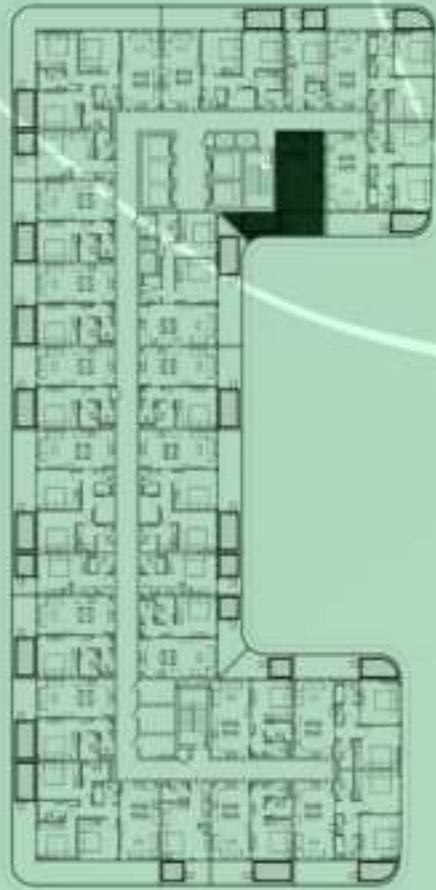

KEYPLAN 6TH FLOOR

STUDIO WITH POOL
601

NET AREA
559.40 Sqf