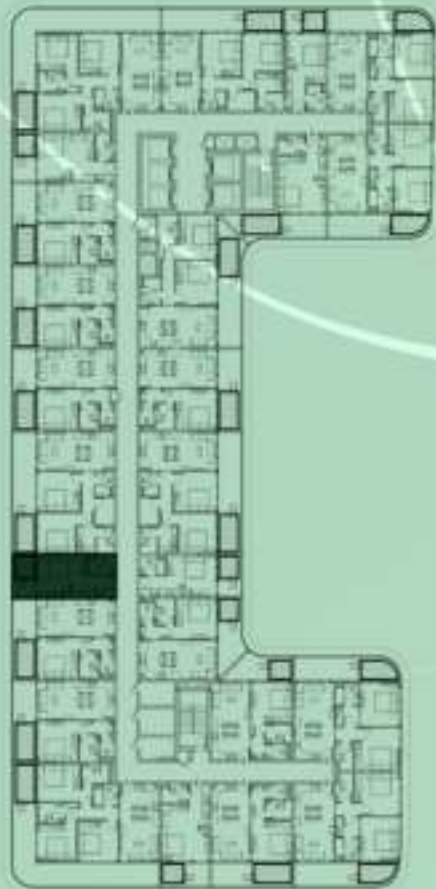

SAMANA
Ivy Gardens

KEYPLAN 7TH FLOOR

STUDIO WITH POOL
712

NET AREA
376.20 Sqf