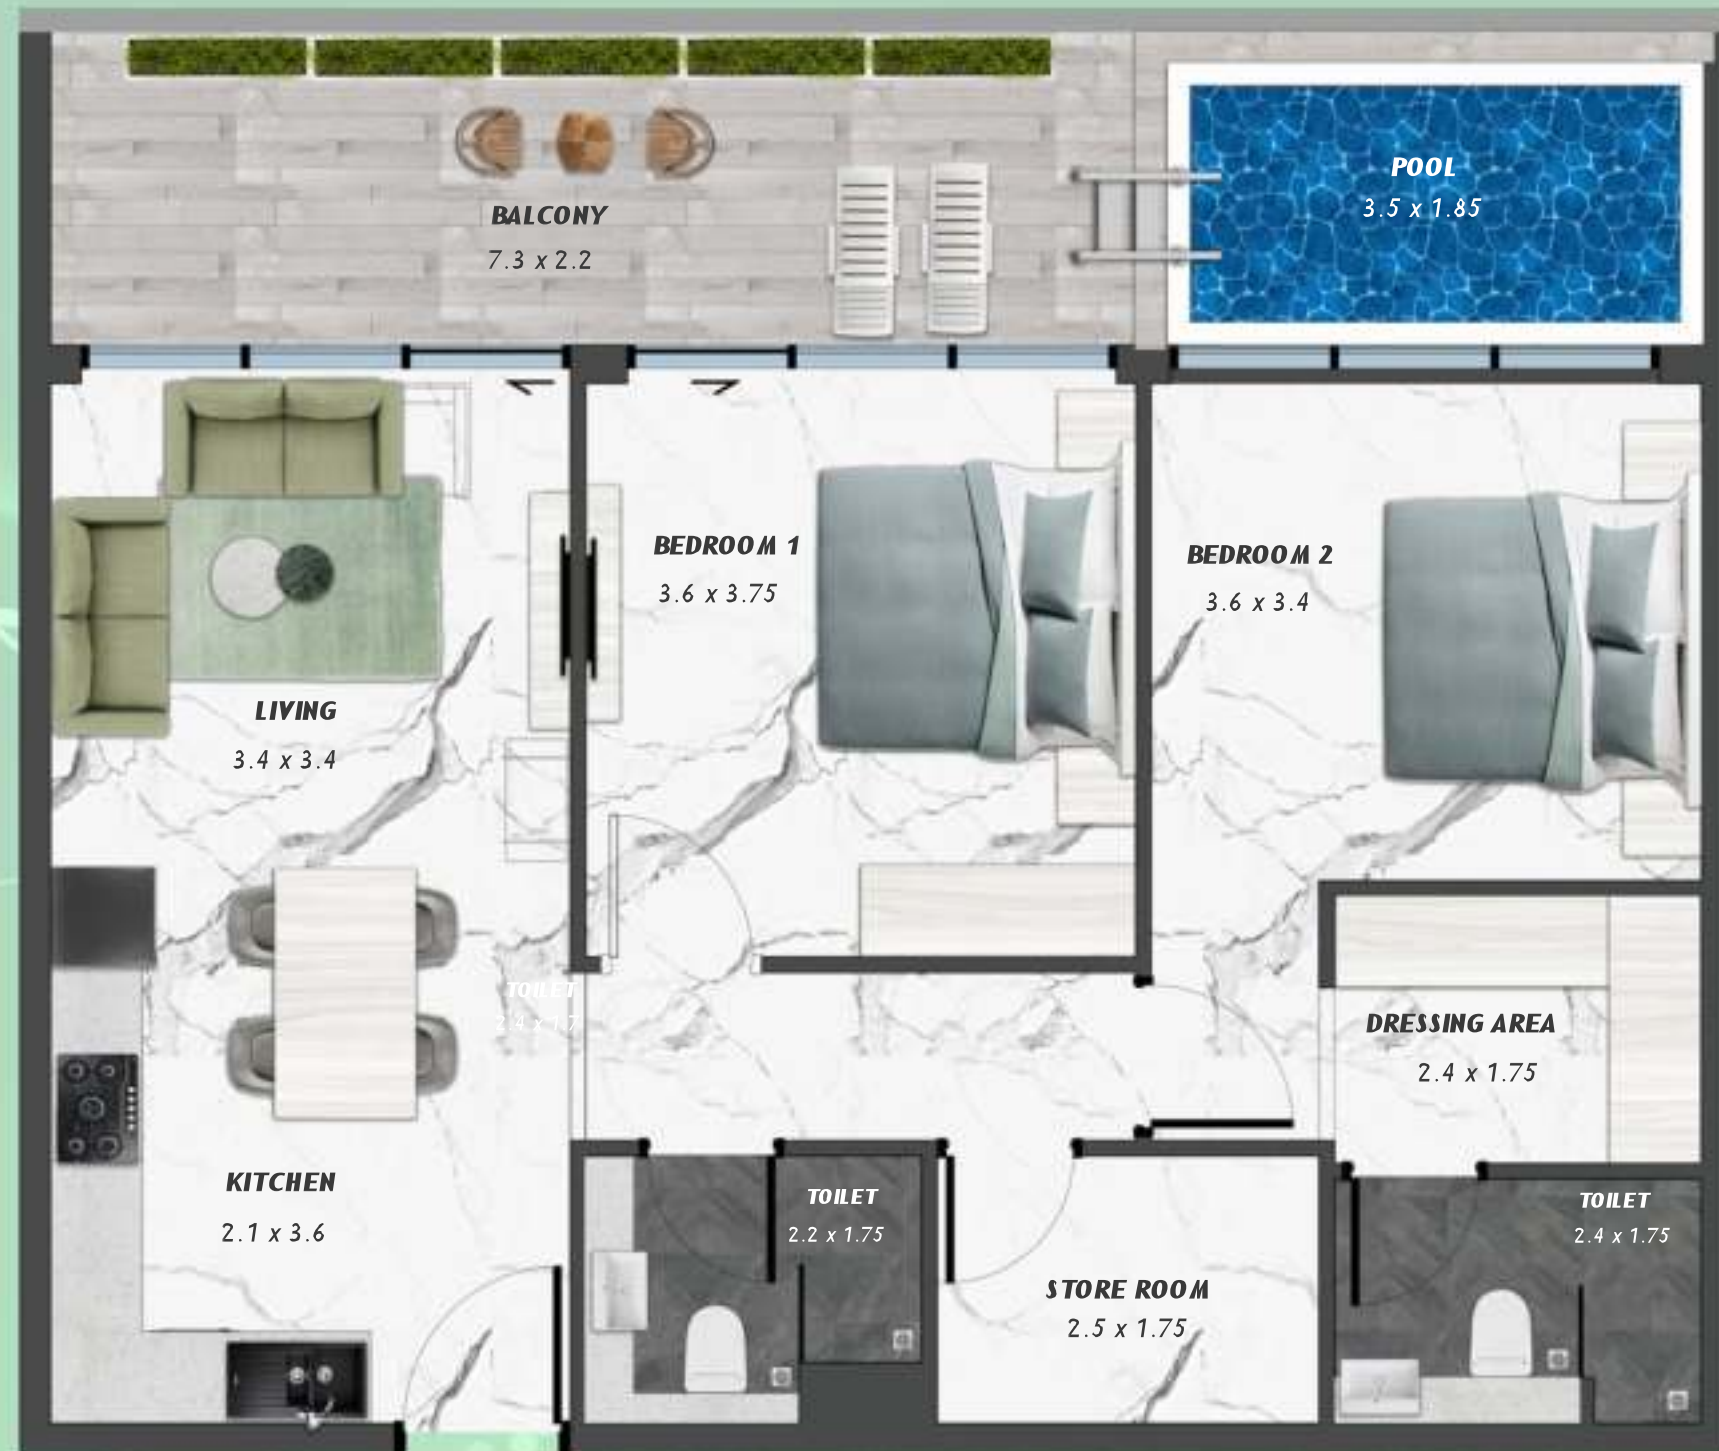

SAMANA
Ivy Gardens

KEYPLAN 12TH FLOOR

STUDIO WITH POOL
1222

NET AREA
376.20 Sqf

SAMANA *Ivy Gardens*

KEYPLAN 12TH FLOOR

2 BERDOOM WITH POOL
1223

NET AREA
1093.83 Sqf