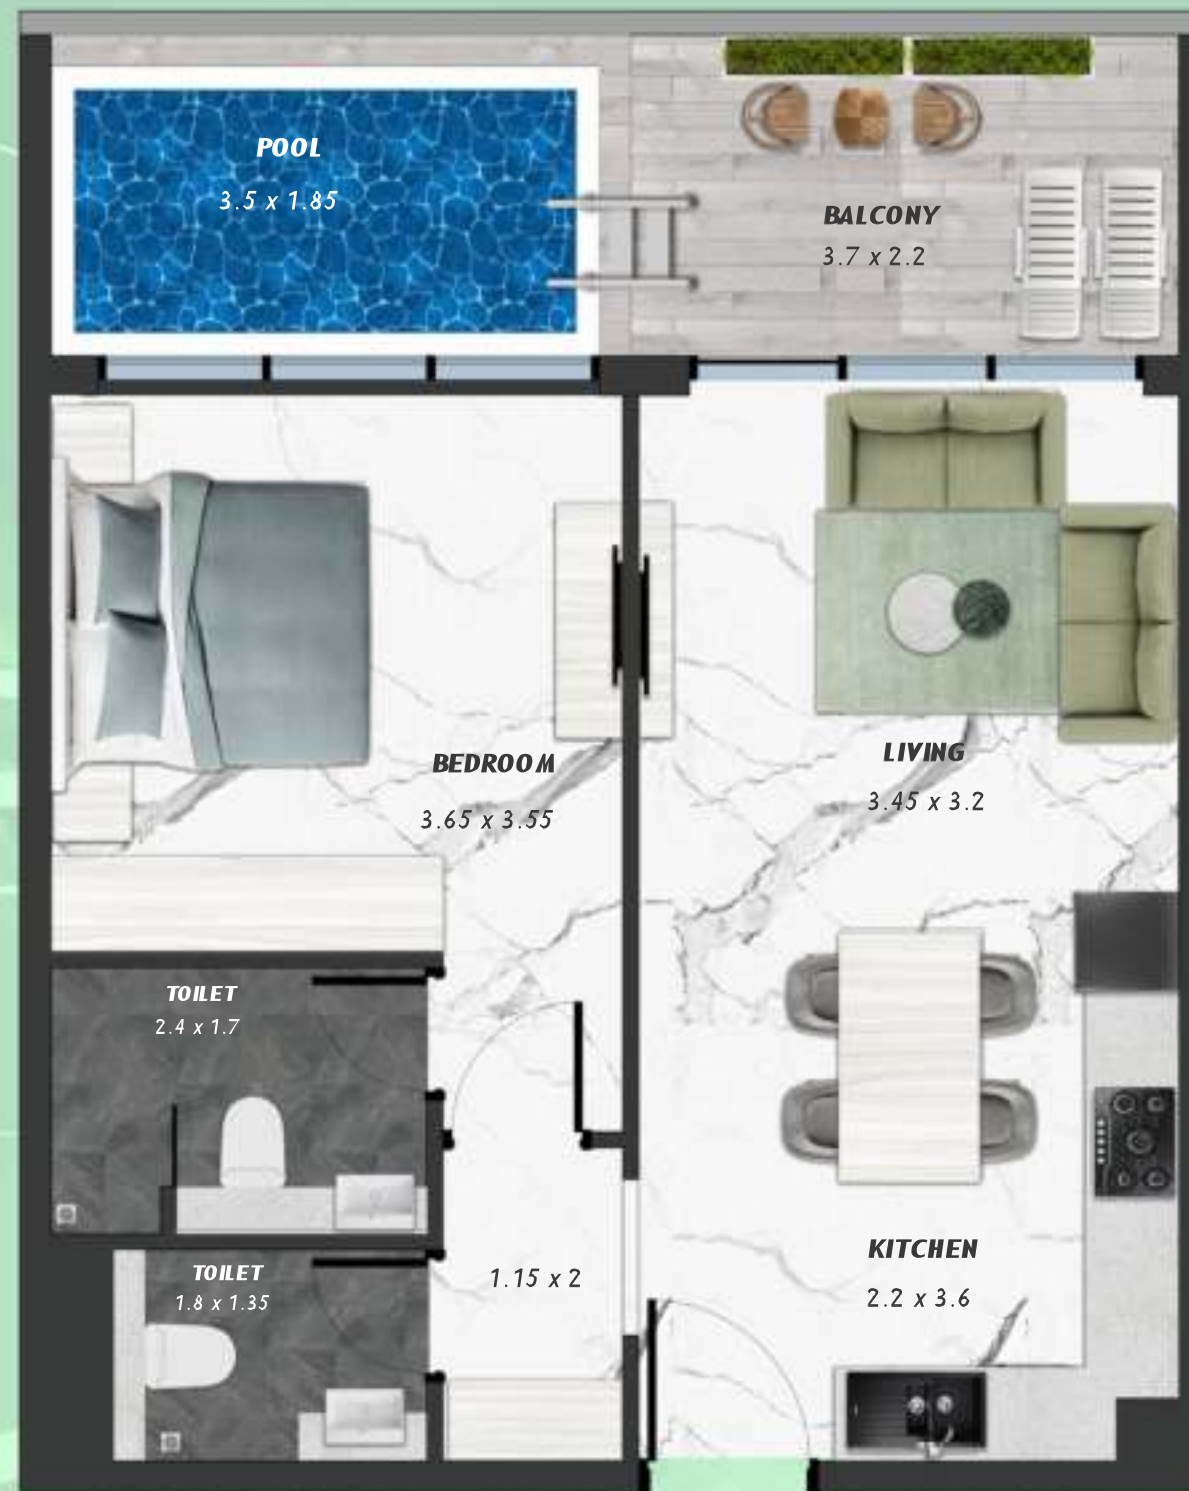

SAMANA
DEVELOPERS