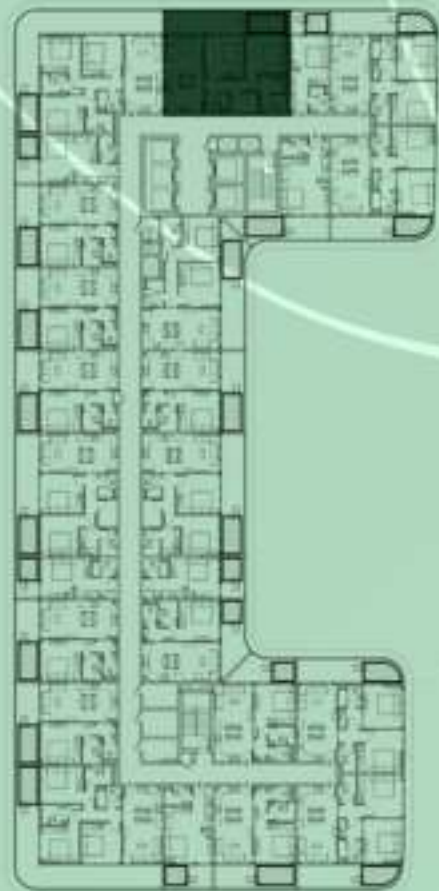

STUDIO WITH POOL
1204

NET AREA
373.94Sqf

SAMANA Ivy Gardens

KEYPLAN 12TH FLOOR

2 BERDOOM WITH POOL
1205

NET AREA
1093.83 Sqf

KEYPLAN 12TH FLOOR

3 BEDROOM WITH POOL
1206