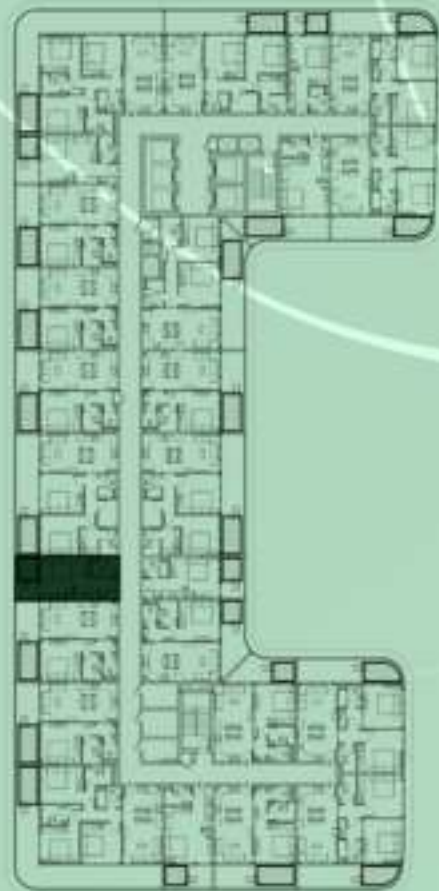

NET AREA
725.06 Sqf

KEYPLAN 12TH FLOOR

2 BERDOOM WITH POOL
1211

NET AREA
1094.80 Sqf

SAMANA
Ivy Gardens

KEYPLAN 12TH FLOOR

STUDIO WITH POOL
1212

NET AREA
376.20 Sqf