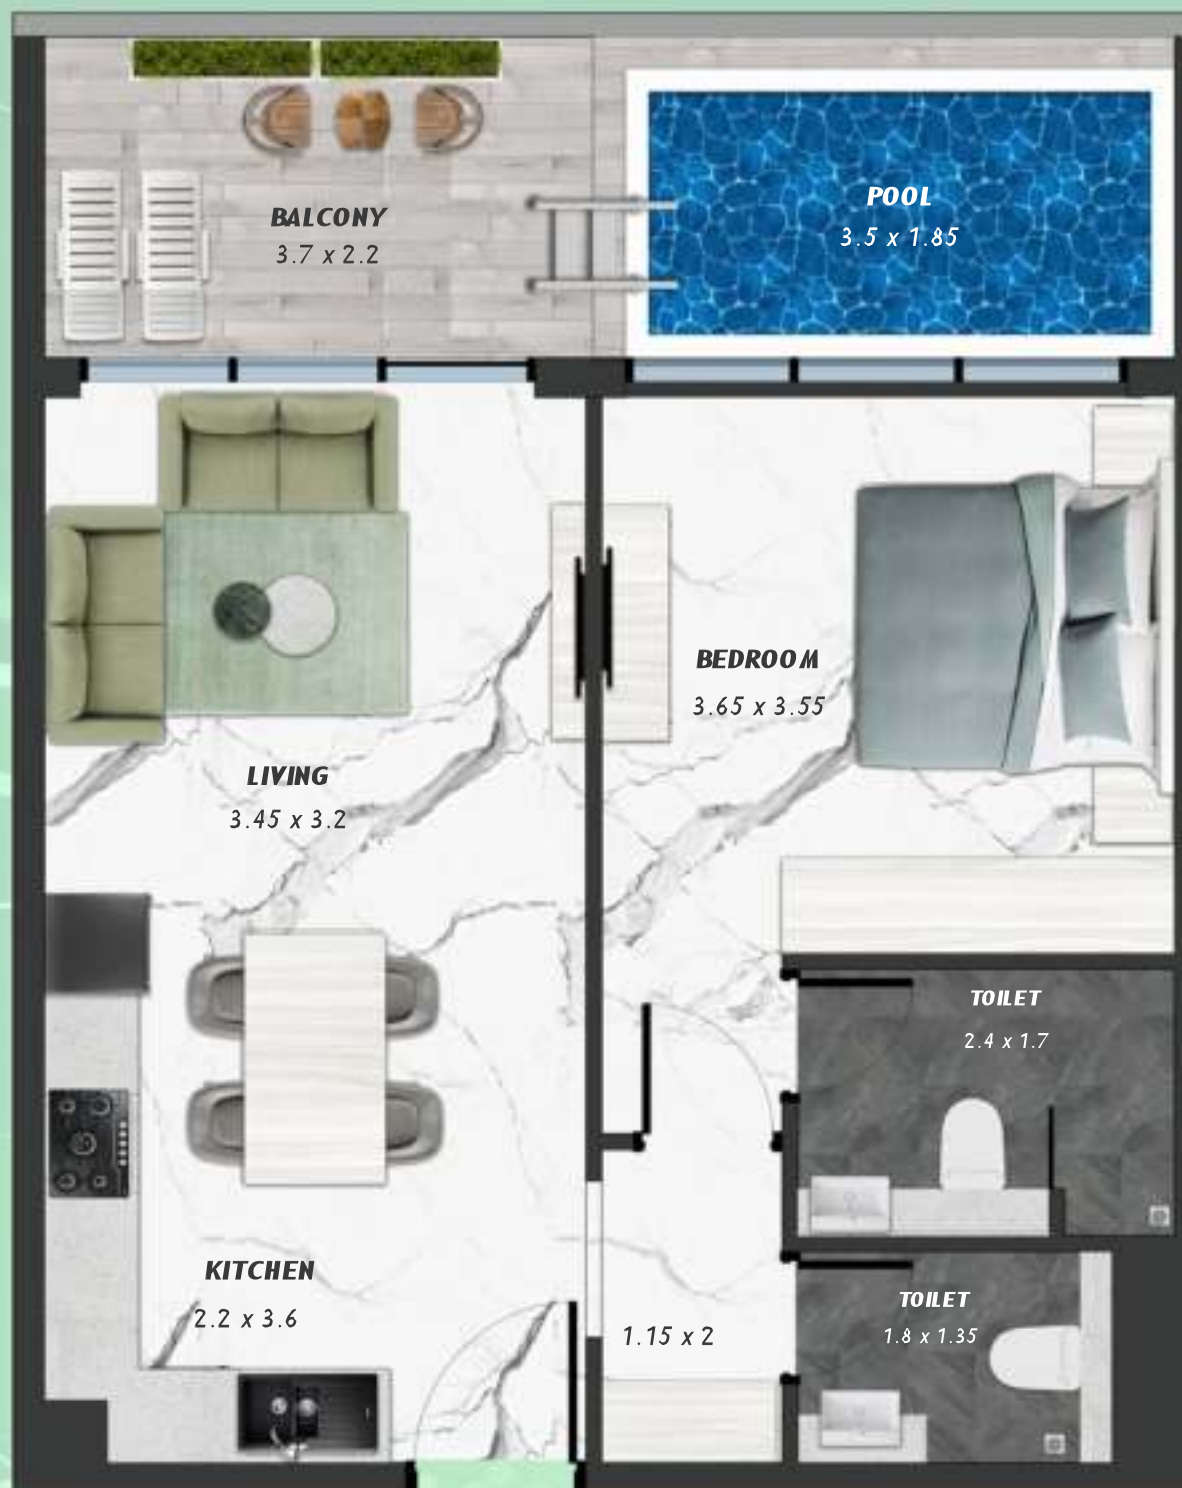

SAMANA *Ivy Gardens*

KEYPLAN 12TH FLOOR

1 BEDROOM WITH POOL
1224

NET AREA
728.93 Sqf

SAMANA Ivy Gardens

KEYPLAN 12TH FLOOR

2 BERDOOM WITH POOL
1225

NET AREA
1068.64 Sqf