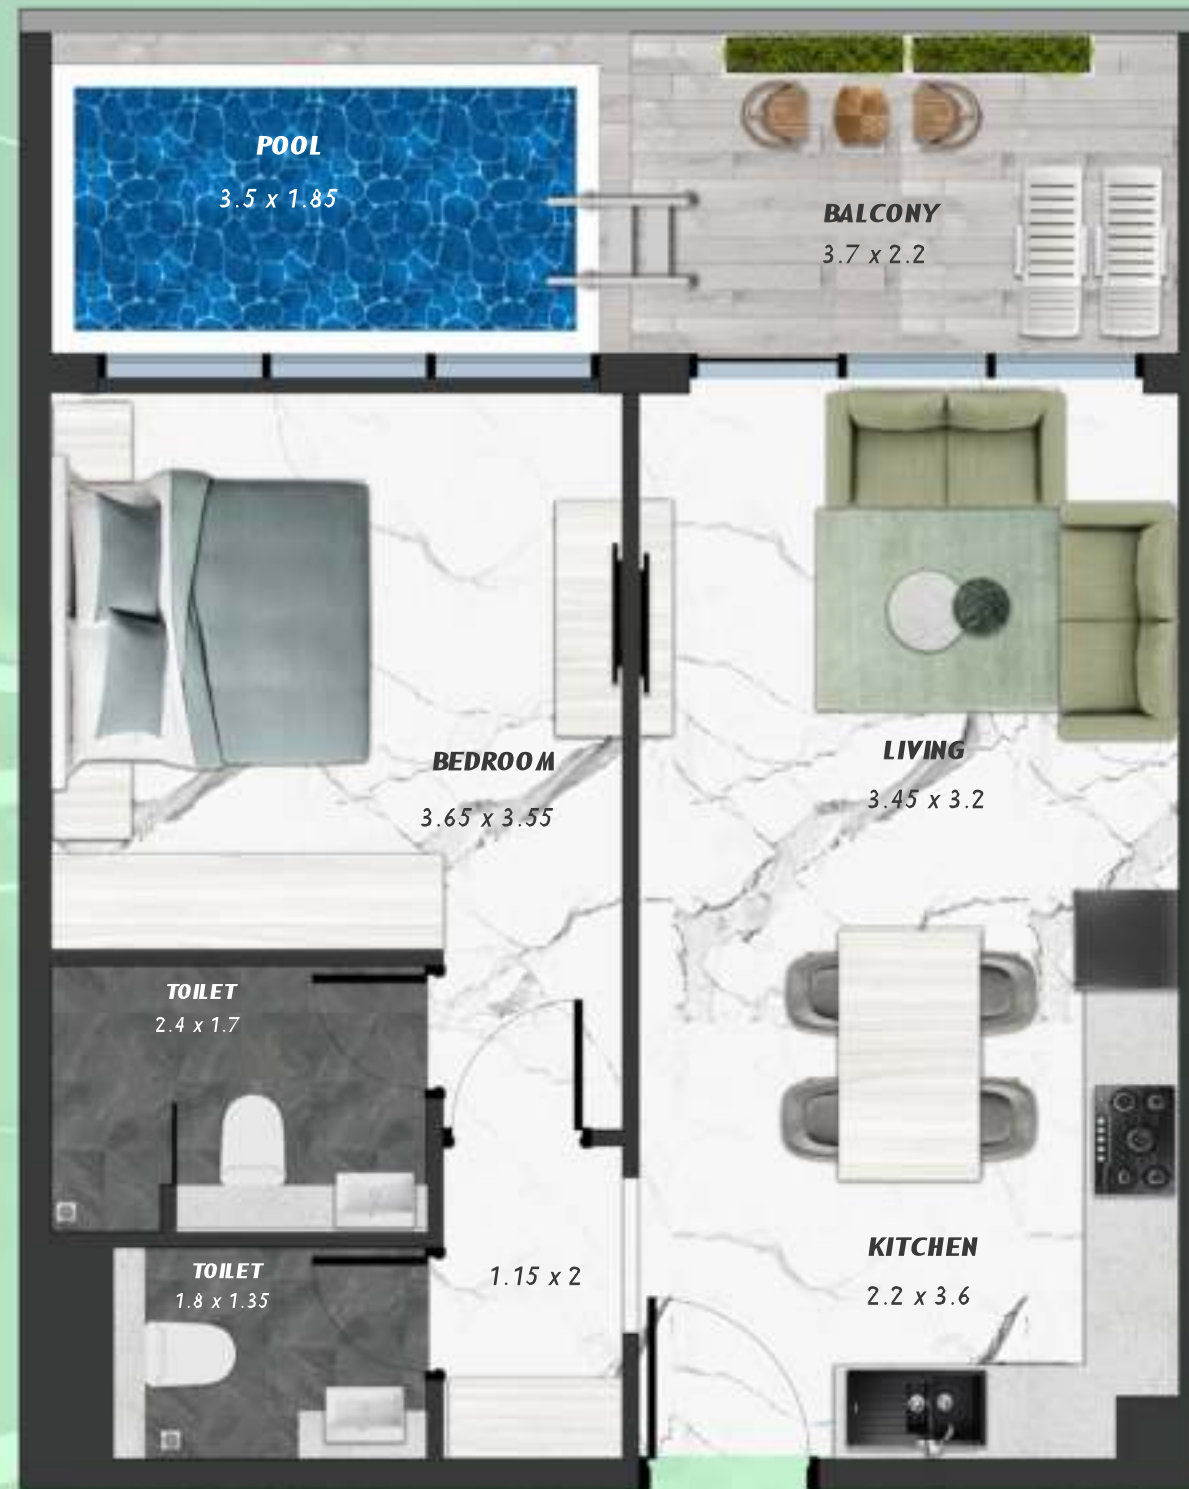

NET AREA
731.84 Sqf

SAMANA *Ivy Gardens*

KEYPLAN 11TH FLOOR

1 BEDROOM WITH POOL
1109

NET AREA
731.84 Sqf

SAMANA
DEVELOPERS

SAMANA
Ivy Gardens

KEYPLAN 11TH FLOOR