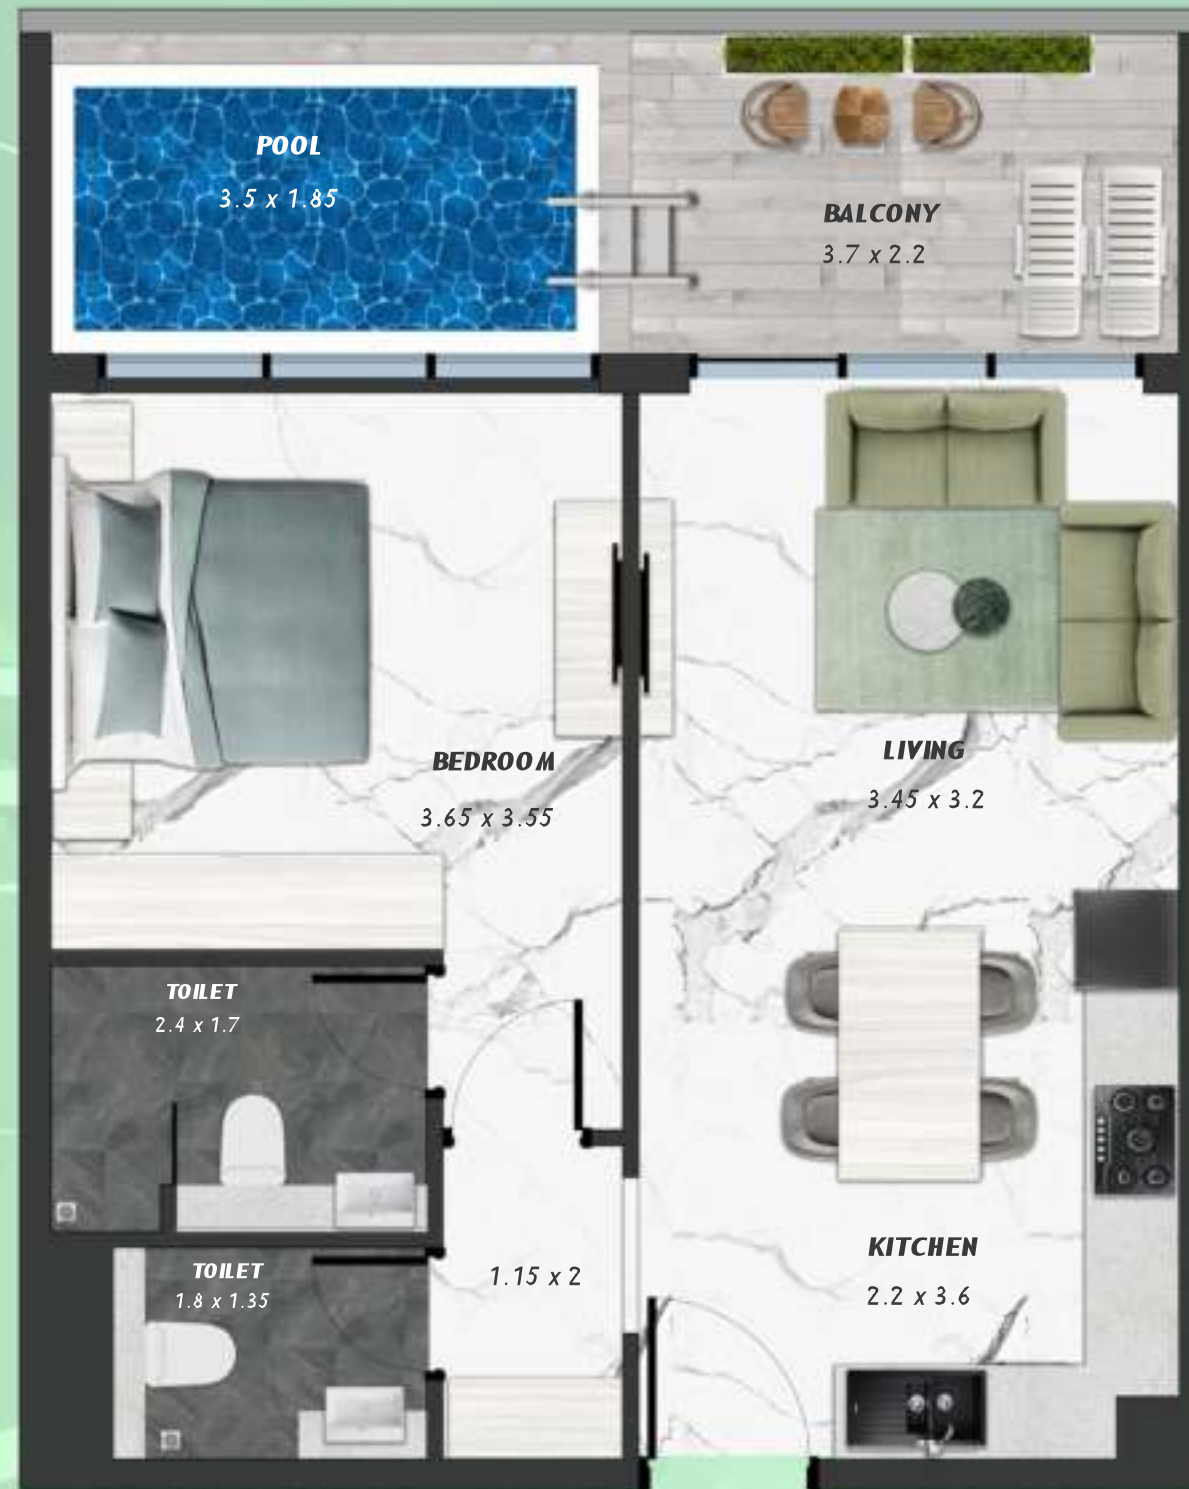

KEYPLAN 5TH FLOOR

1 BEDROOM WITH POOL
513

NET AREA
729.58 Sqf

SAMANA *Ivy Gardens*

KEYPLAN 5TH FLOOR

1 BEDROOM WITH POOL
514

NET AREA
731.84 Sqf

KEYPLAN 5TH FLOOR