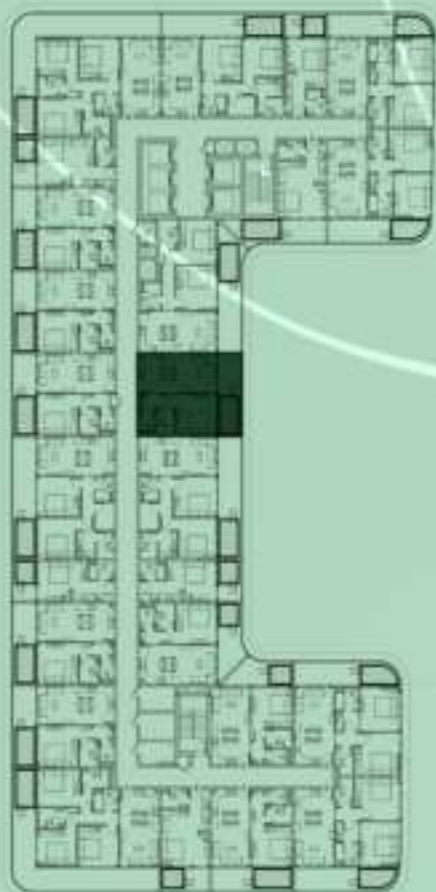

STUDIO WITH POOL
722

NET AREA
376.20 Sqf

SAMANA *Ivy Gardens*

KEYPLAN 7TH FLOOR

2 BERDOOM WITH POOL
723

NET AREA
1093.83 Sqf

SAMANA *Ivy Gardens*

KEYPLAN 7TH FLOOR