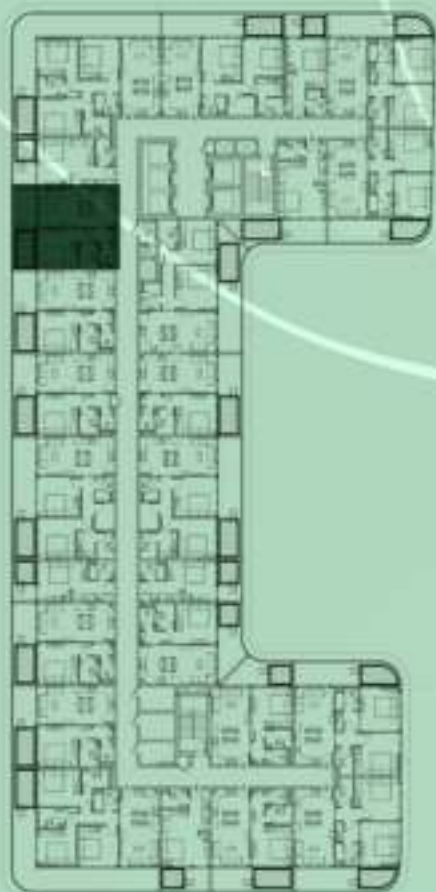

3 BERDOOM WITH POOL
906

NET AREA
1489.08 Sqf

SAMANA
Ivy Gardens

KEYPLAN 9TH FLOOR

STUDIO WITH POOL
907

NET AREA
445.30 Sqf

SAMANA *Ivy Gardens*

KEYPLAN 9TH FLOOR