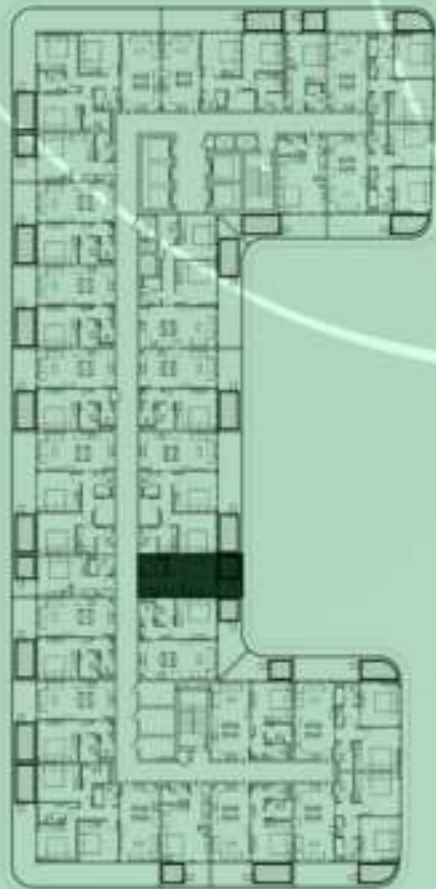

1 BEDROOM WITH POOL
221

NET AREA
711.06 Sqf

SAMANA
Ivy Gardens

KEYPLAN 2ND FLOOR

STUDIO WITH POOL
222

NET AREA
376.20 Sqf

SAMANA *Ivy Gardens*

KEYPLAN 2ND FLOOR