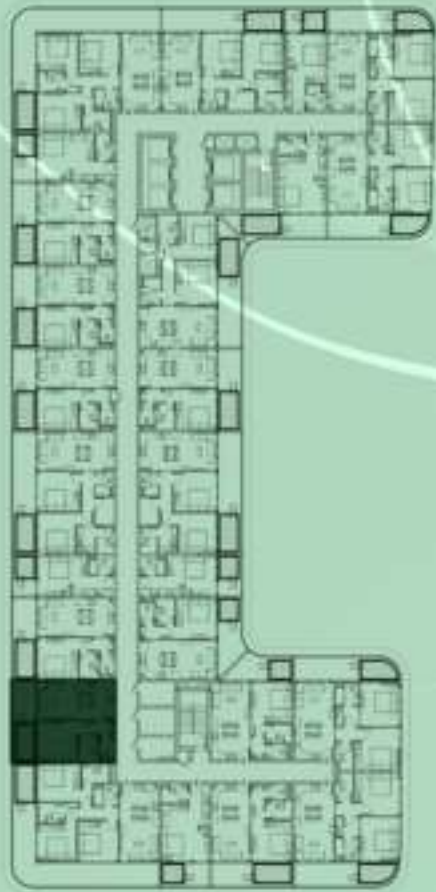

KEYPLAN 2ND FLOOR

1 BEDROOM WITH POOL
213

NET AREA
729.58 Sqf

SAMANA *Ivy Gardens*

KEYPLAN 2ND FLOOR

1 BEDROOM WITH POOL
214

NET AREA
731.84 Sqf

SAMANA Ivy Gardens