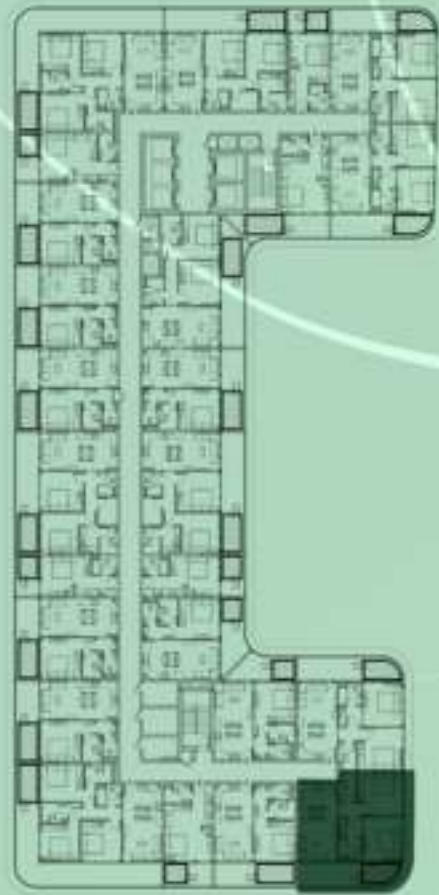

KEYPLAN 6TH FLOOR

2 BERDOOM WITH POOL
618

NET AREA
977.58 Sqf