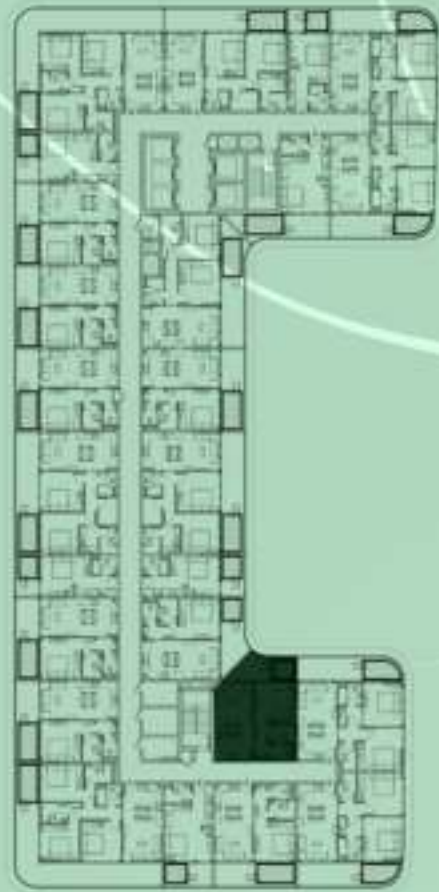

SAMANA *Ivy Gardens*

KEYPLAN 14TH FLOOR

1 BEDROOM WITH POOL
1420

NET AREA
702.02 Sqf