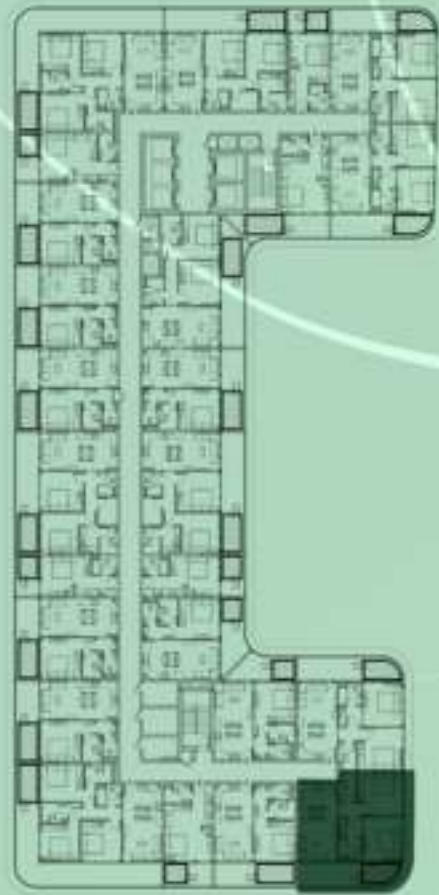

STUDIO WITH POOL
416

NET AREA
445.30 Sqf

KEYPLAN 4TH FLOOR

1 BEDROOM WITH POOL
417

NET AREA
1000.94 Sqf

SAMANA
Ivy Gardens

KEYPLAN 4TH FLOOR

2 BERDOOM WITH POOL
418