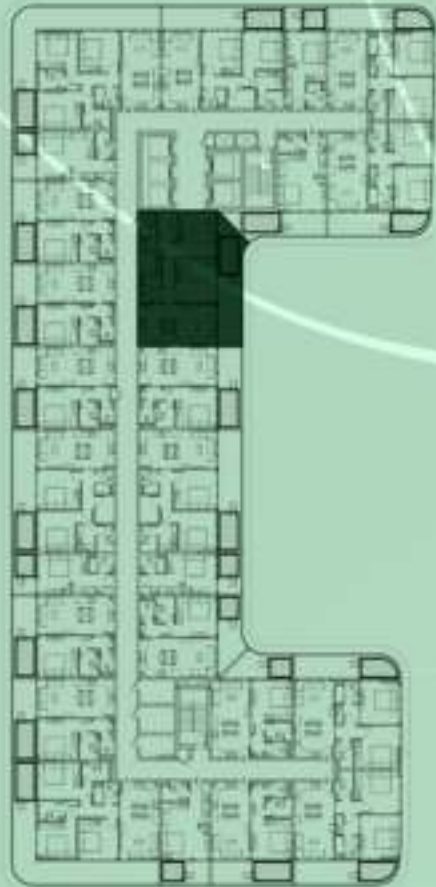

1 BEDROOM WITH POOL
324

NET AREA
728.93 Sqf

SAMANA Ivy Gardens

KEYPLAN 3RD FLOOR

2 BERDOOM WITH POOL
325

NET AREA
1068.64 Sqf

SAMANA
DEVELOPERS

KEYPLAN 4TH FLOOR