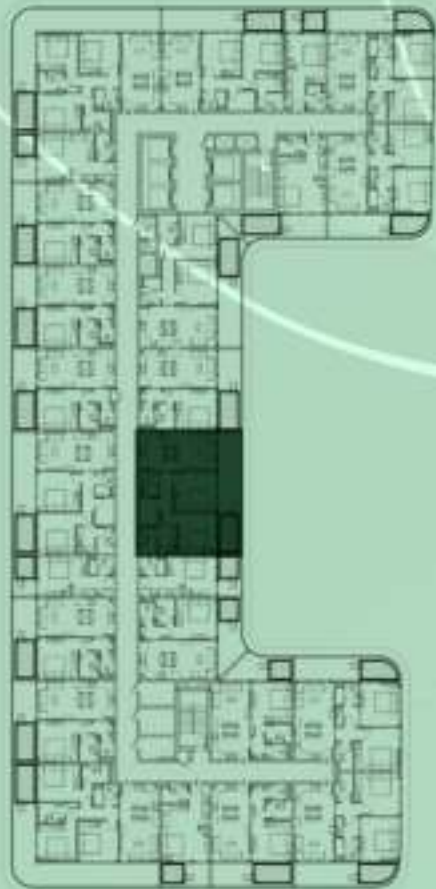

1 BEDROOM WITH POOL
1121

NET AREA
711.06 Sqf

SAMANA
Ivy Gardens

KEYPLAN 11TH FLOOR

STUDIO WITH POOL
1122

NET AREA
376.20 Sqf

SAMANA *Ivy Gardens*

KEYPLAN 11TH FLOOR