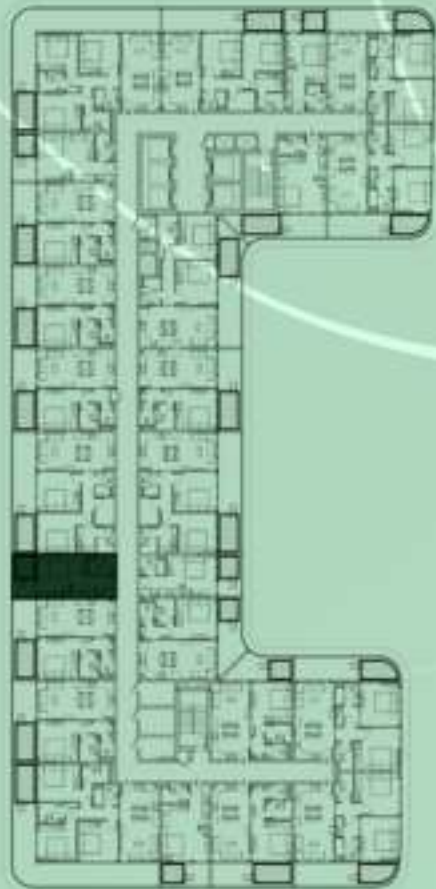

1 BEDROOM WITH POOL
1110

NET AREA
725.06 Sqf

KEYPLAN 11TH FLOOR

2 BERDOOM WITH POOL
1111

NET AREA
1094.80 Sqf

SAMANA
Ivy Gardens

KEYPLAN 11TH FLOOR

STUDIO WITH POOL
1112