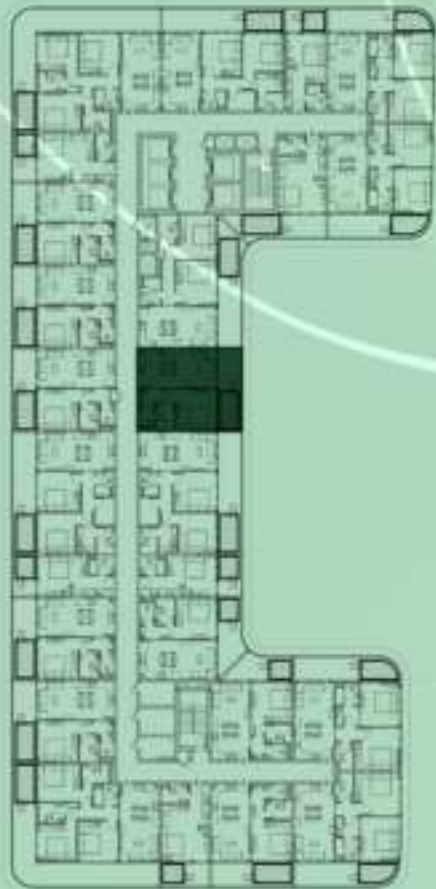

2 BERDOOM WITH POOL
1123

NET AREA
1093.83 Sqf

SAMANA
Ivy Gardens

KEYPLAN 11TH FLOOR

1 BEDROOM WITH POOL
1124

NET AREA
728.93 Sqf

SAMANA
Ivy Gardens

KEYPLAN 11TH FLOOR