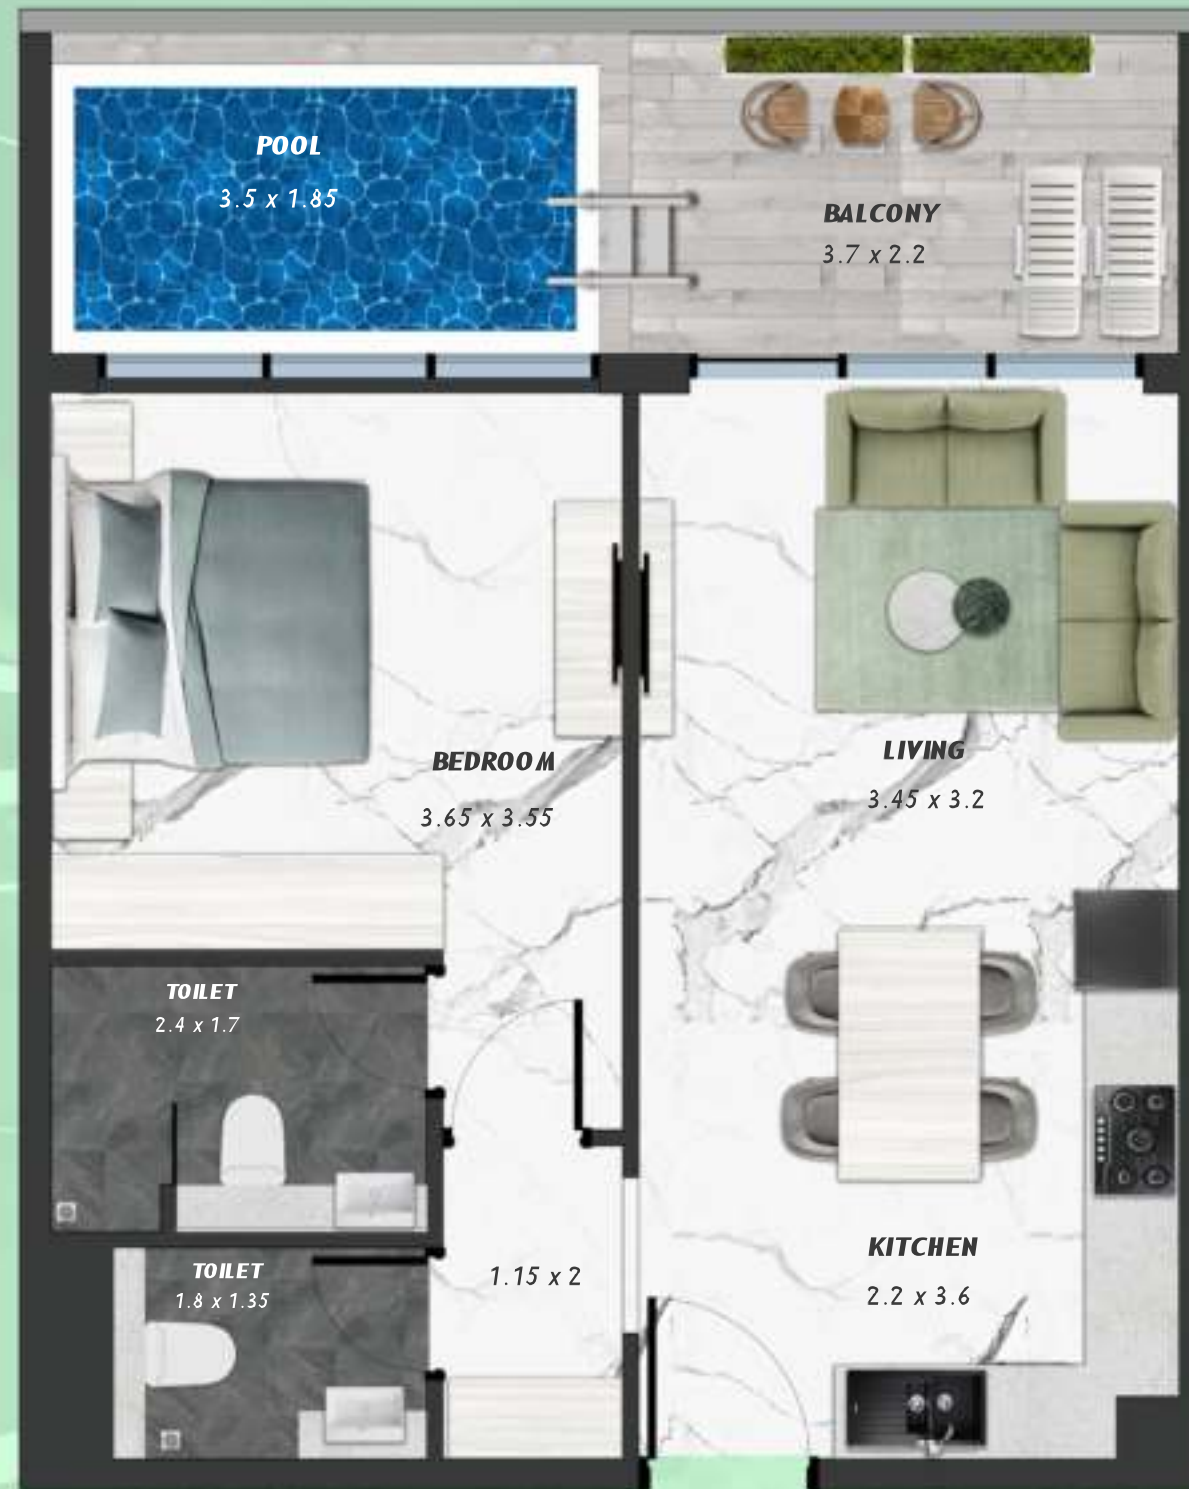

SAMANA
Ivy Gardens

KEYPLAN 11TH FLOOR

1 BEDROOM WITH POOL
1108

NET AREA
731.84 Sqf