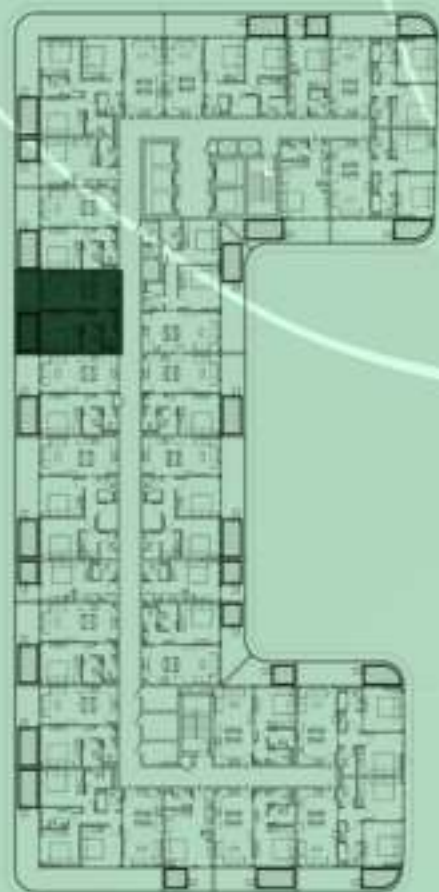

SAMANA
Ivy Gardens

KEYPLAN 5TH FLOOR

1 BEDROOM WITH POOL
509

NET AREA
731.84 Sqf