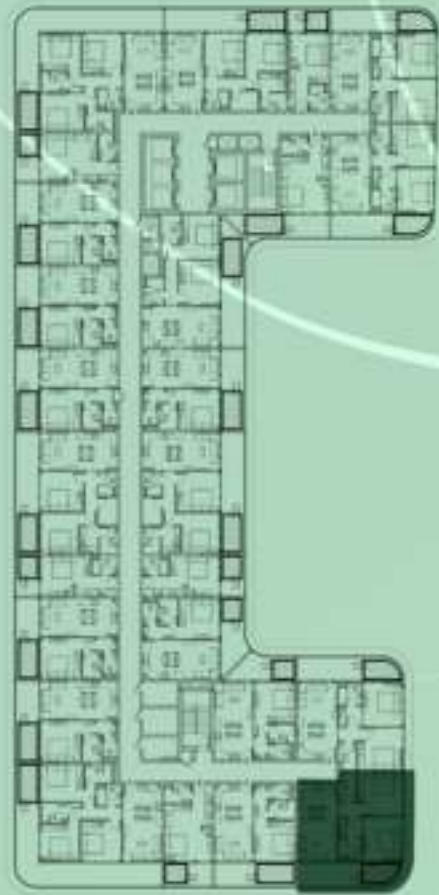

1 BEDROOM WITH POOL
1017

NET AREA
1000.94 Sqf

SAMANA
Ivy Gardens

KEYPLAN 10TH FLOOR

2 BERDOOM WITH POOL
1018

NET AREA
977.58 Sqf

SAMANA
DEVELOPERS

KEYPLAN 10TH FLOOR