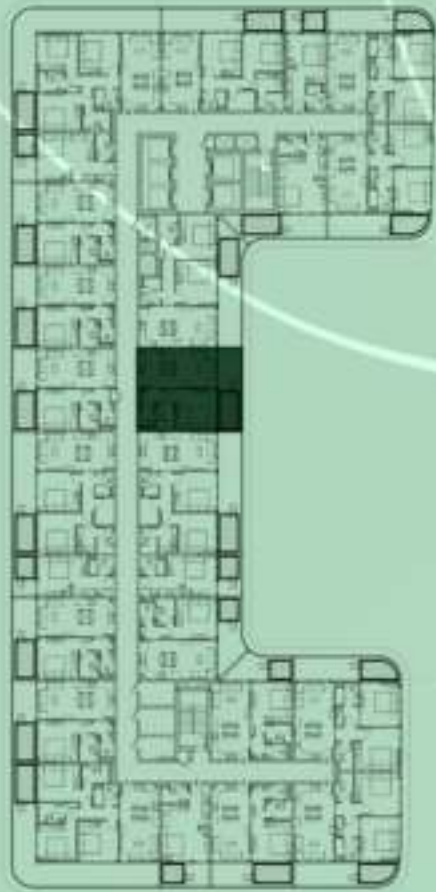

SAMANA *Ivy Gardens*

KEYPLAN 3RD FLOOR

1 BEDROOM WITH POOL
324

NET AREA
728.93 Sqf