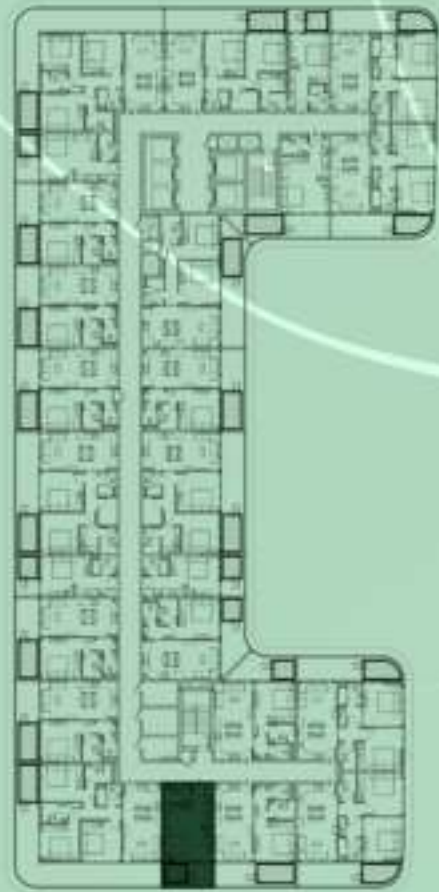

SAMANA *Ivy Gardens*

KEYPLAN 14TH FLOOR

STUDIO WITH POOL
1416

NET AREA
445.30 Sqf