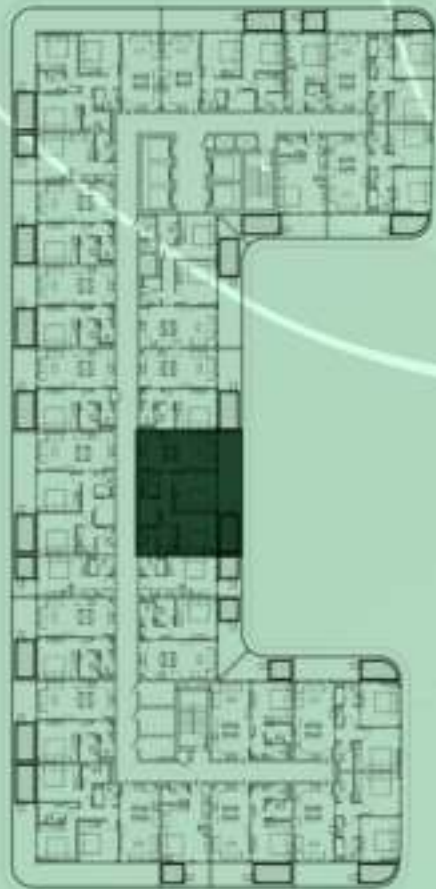

KEYPLAN 3RD FLOOR

STUDIO WITH POOL
322

NET AREA
376.20 Sqf

KEYPLAN 3RD FLOOR

2 BERDOOM WITH POOL
323

NET AREA
1093.83 Sqf

SAMANA *Ivy Gardens*

KEYPLAN 3RD FLOOR