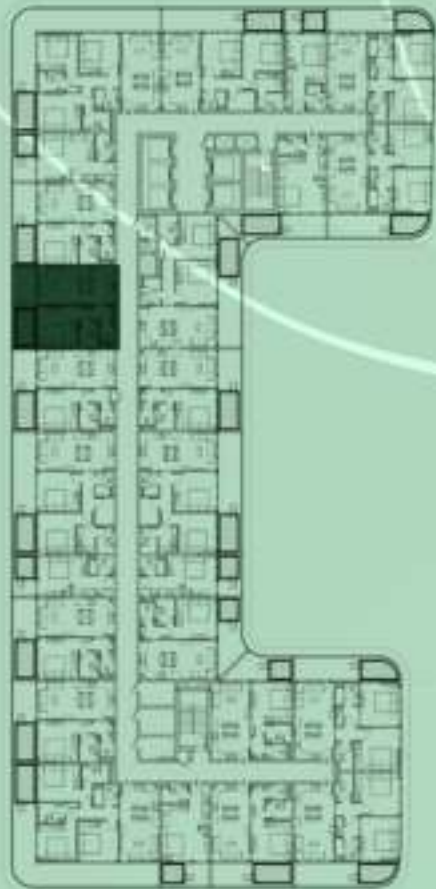

SAMANA Ivy Gardens

KEYPLAN 4TH FLOOR

1 BEDROOM WITH POOL
408

NET AREA
731.84 Sqf

SAMANA *Ivy Gardens*

KEYPLAN 4TH FLOOR

1 BEDROOM WITH POOL
409

NET AREA
731.84 Sqf