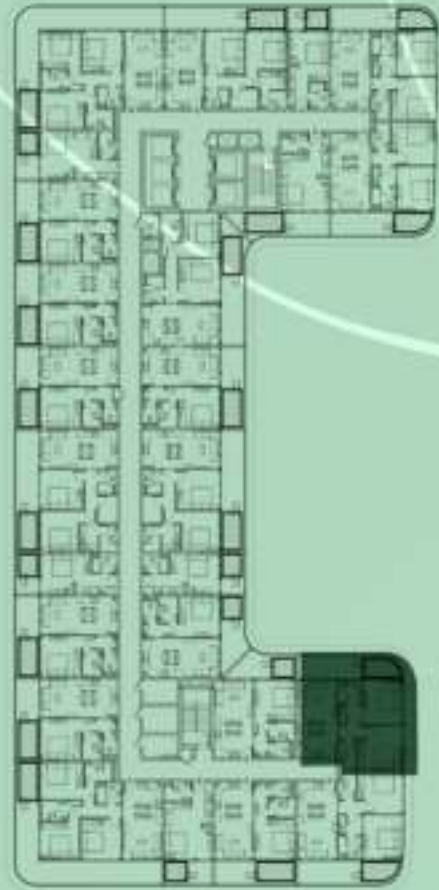

SAMANA *Ivy Gardens*

KEYPLAN 7TH FLOOR

2 BERDOOM WITH POOL
718

NET AREA
977.58 Sqf

KEYPLAN 7TH FLOOR

2 BERDOOM WITH POOL
719

NET AREA
1000.18 Sqf

SAMANA *Ivy Gardens*