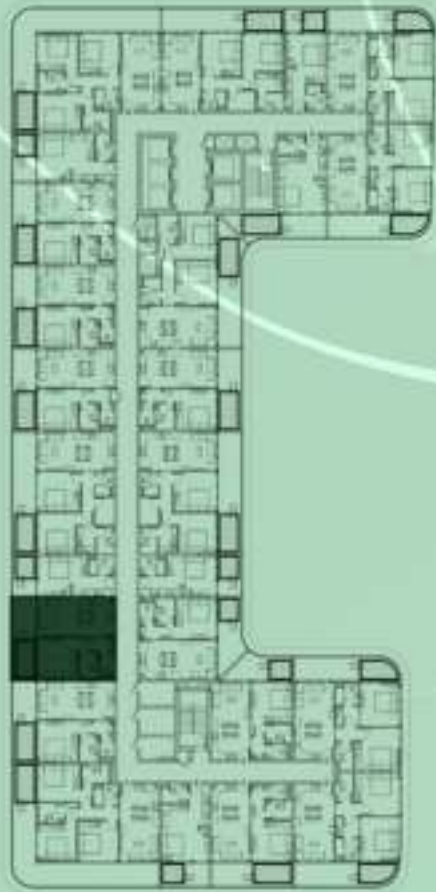

SAMANA *Ivy Gardens*

KEYPLAN 5TH FLOOR

1 BEDROOM WITH POOL
513

NET AREA
729.58 Sqf