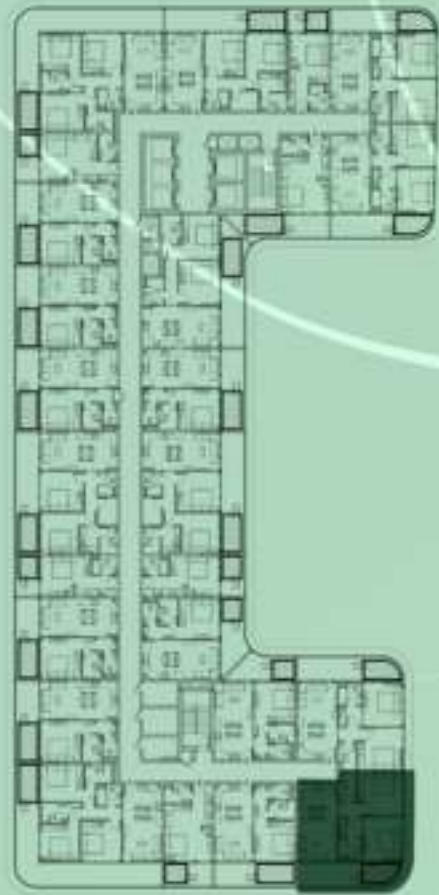

SAMANA
Ivy Gardens

KEYPLAN 13TH FLOOR

2 BERDOOM WITH POOL
1318

NET AREA
977.58 Sqf