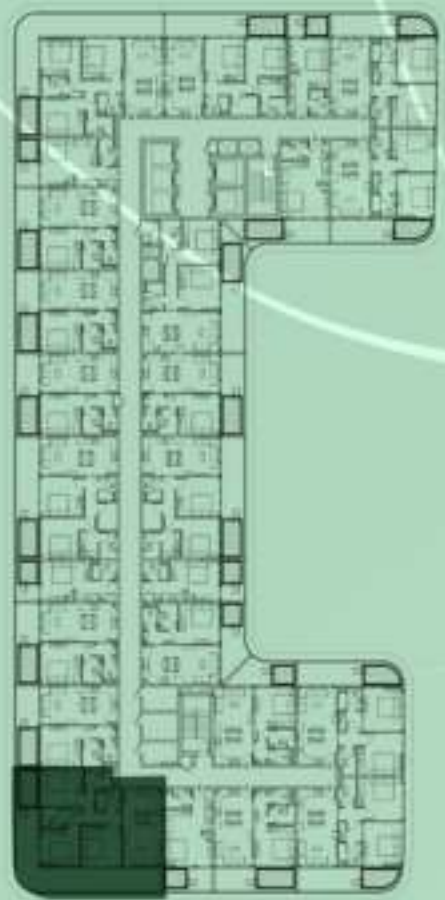

1 BEDROOM WITH POOL
313

NET AREA
729.58 Sqf

SAMANA *Ivy Gardens*

KEYPLAN 3RD FLOOR

1 BEDROOM WITH POOL
314

NET AREA
731.84 Sqf

KEYPLAN 3RD FLOOR

3 BERDOOM WITH POOL
315