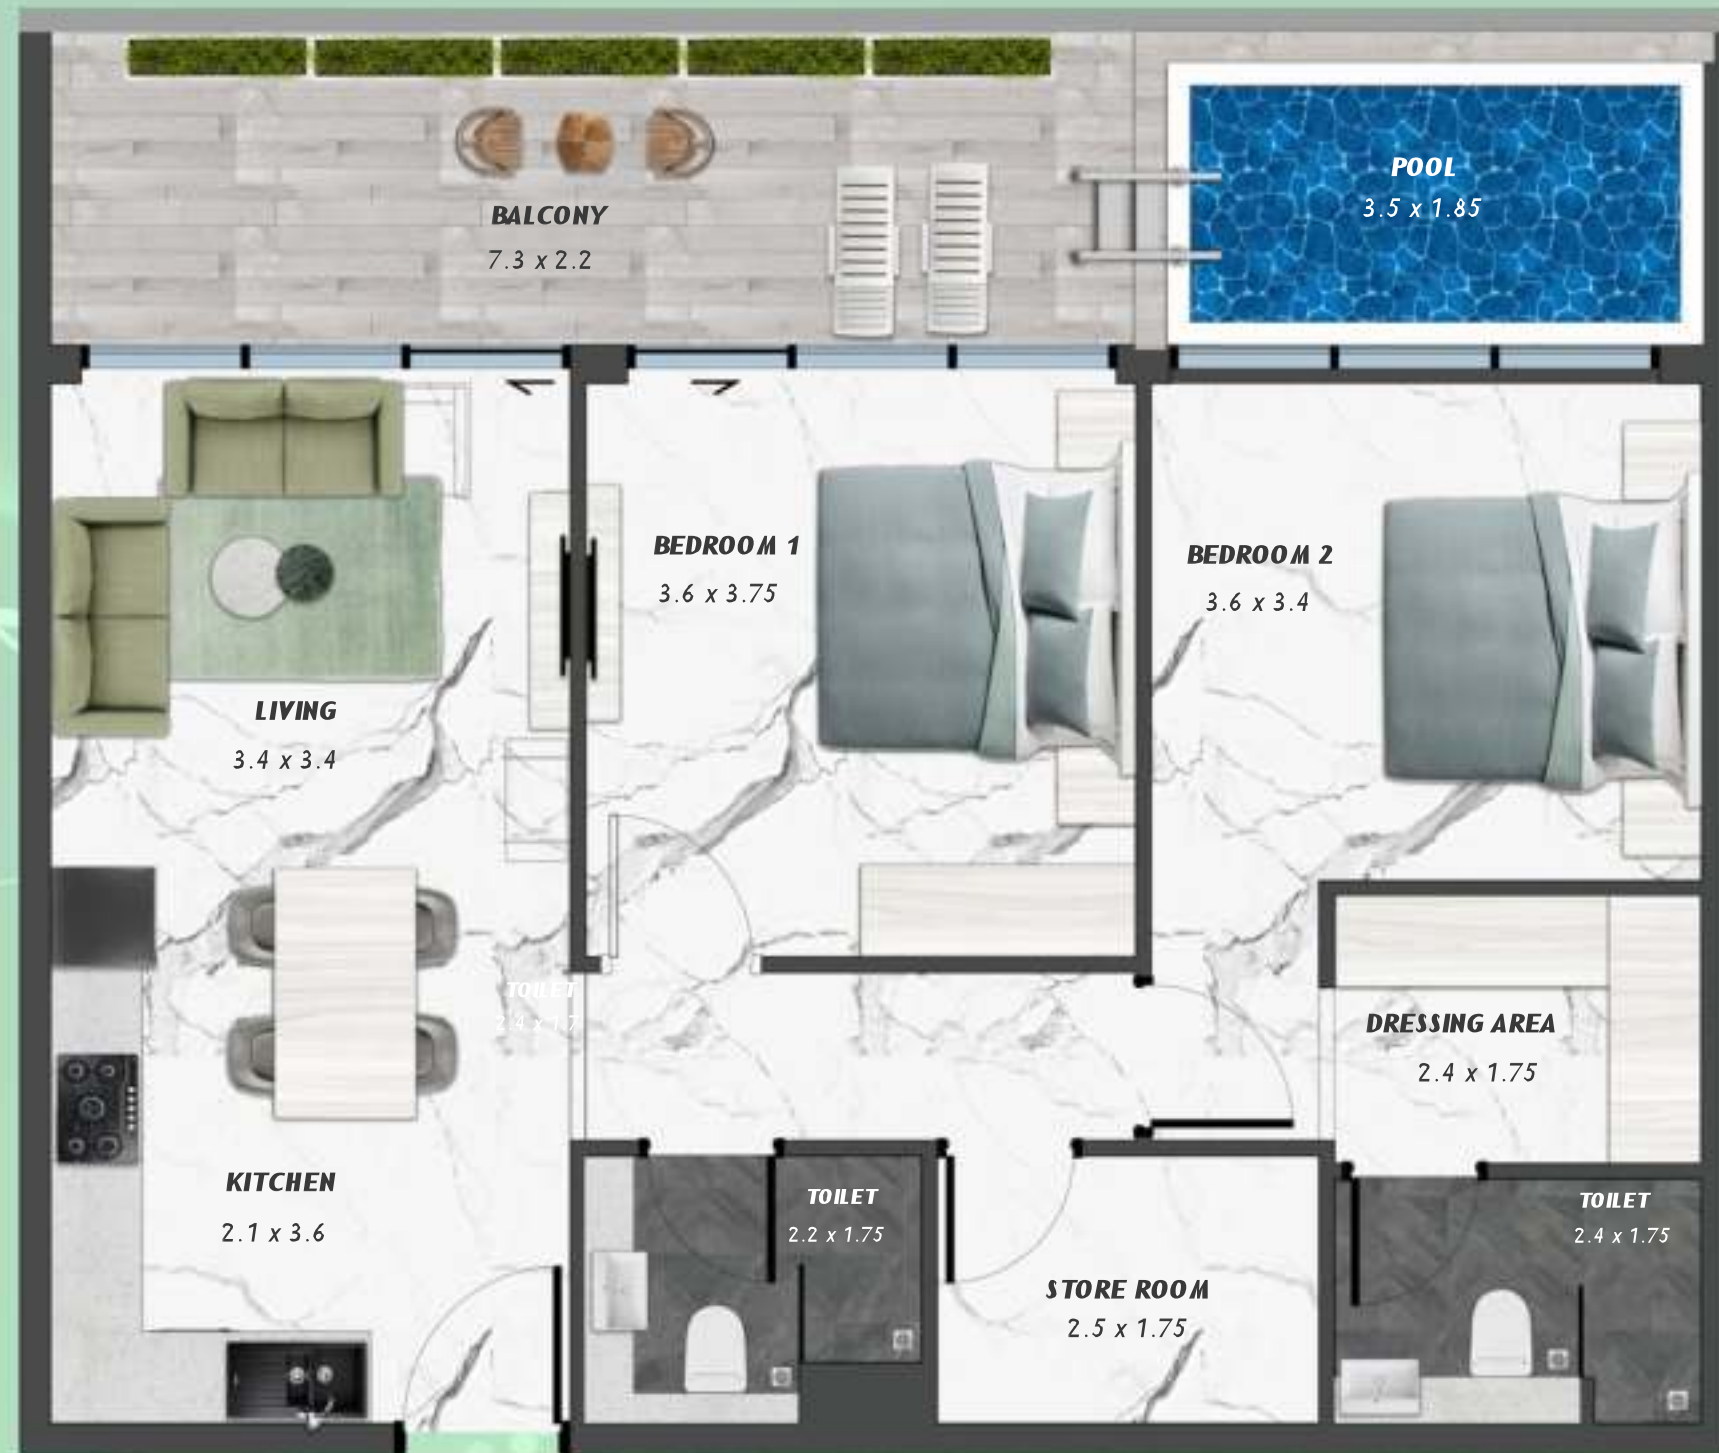

SAMANA *Ivy Gardens*

KEYPLAN 8TH FLOOR

2 BERDOOM WITH POOL
823

NET AREA
1093.83 Sqf

SAMANA *Ivy Gardens*

KEYPLAN 8TH FLOOR

1 BEDROOM WITH POOL
824

NET AREA
728.93 Sqf