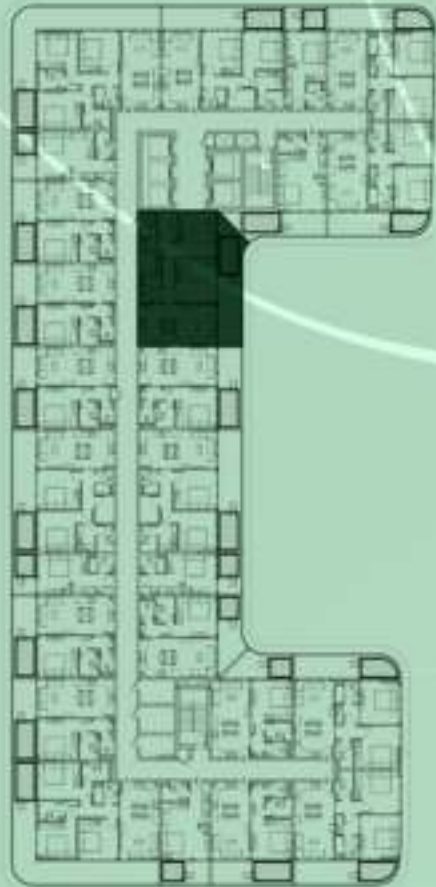

SAMANA *Ivy Gardens*

KEYPLAN 4TH FLOOR

2 BERDOOM WITH POOL
425

NET AREA
1068.64 Sqf

SAMANA
DEVELOPERS