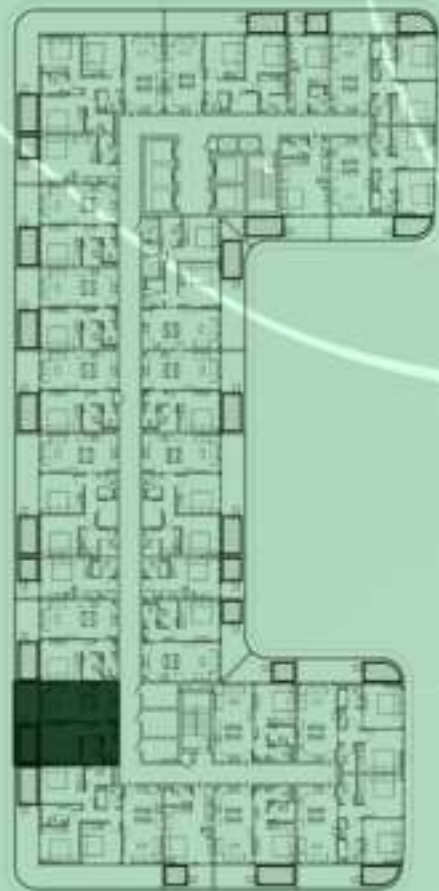

NET AREA
376.20 Sqf

SAMANA *Ivy Gardens*

KEYPLAN 11TH FLOOR

1 BEDROOM WITH POOL
1113

NET AREA
729.58 Sqf

SAMANA *Ivy Gardens*

KEYPLAN 11TH FLOOR

1 BEDROOM WITH POOL
1114