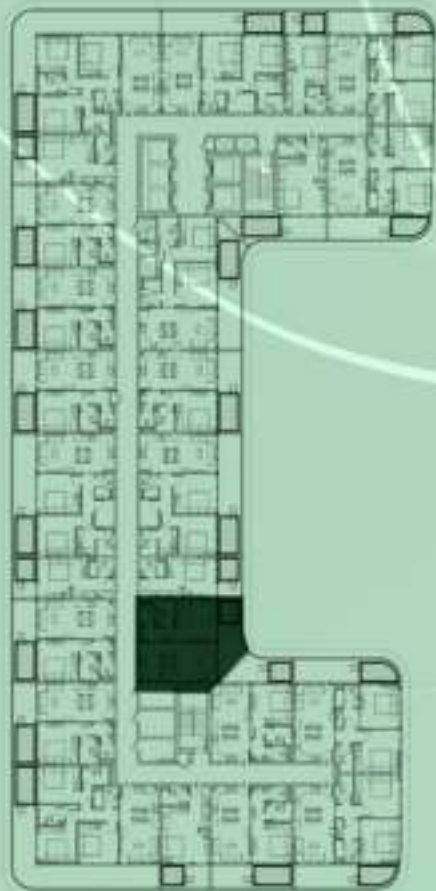

NET AREA
1000.18 Sqf

SAMANA *Ivy Gardens*

KEYPLAN 12TH FLOOR

1 BEDROOM WITH POOL
1220

NET AREA
702.02 Sqf

KEYPLAN 12TH FLOOR

1 BEDROOM WITH POOL
1221

NET AREA
711.06 Sqf