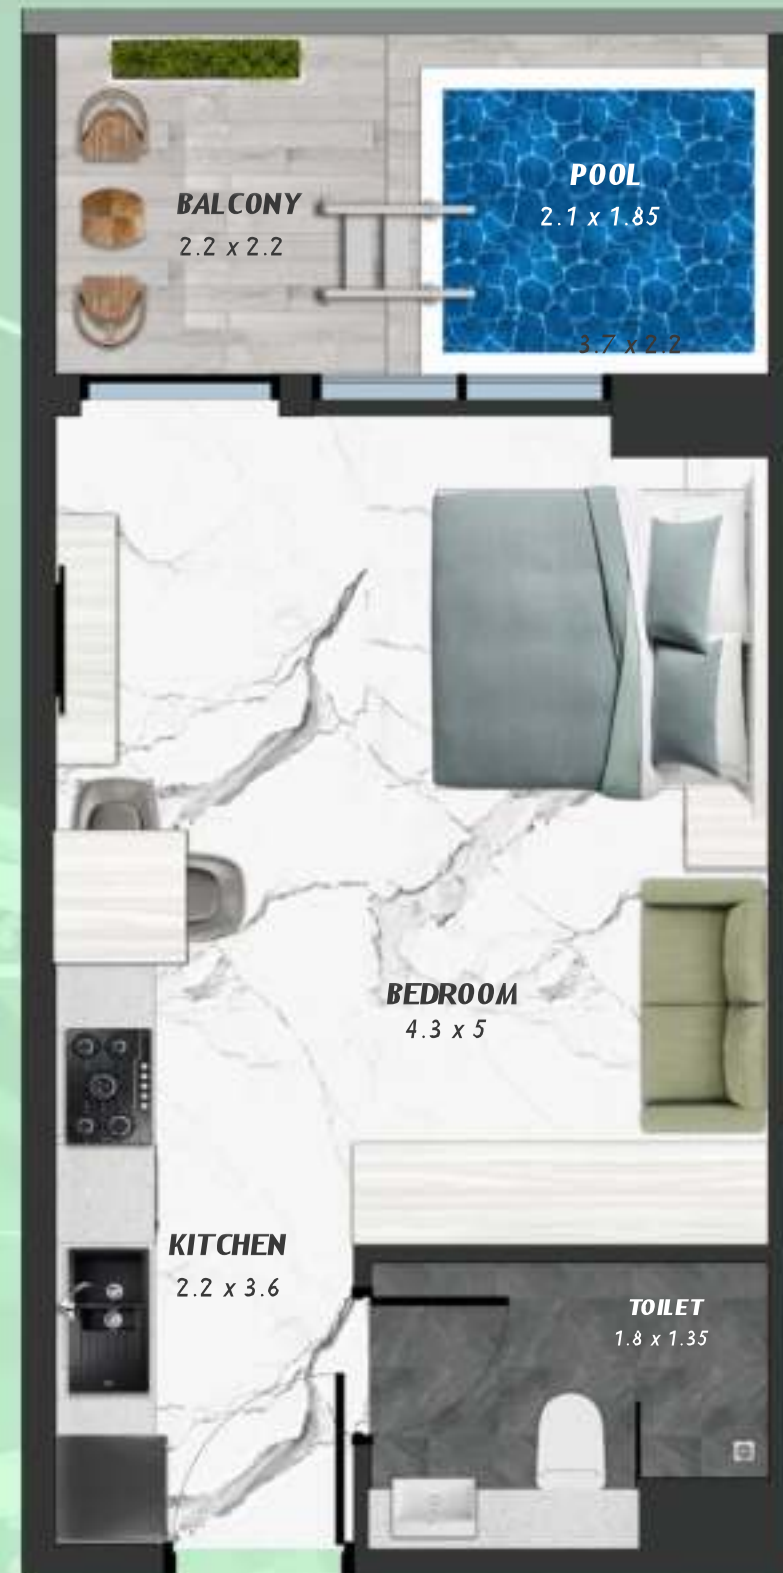

3 BERDOOM WITH POOL
515

NET AREA
1475.95 Sqf

SAMANA *Ivy Gardens*

KEYPLAN 5TH FLOOR

STUDIO WITH POOL
516

NET AREA
445.30 Sqf

KEYPLAN 5TH FLOOR

1 BEDROOM WITH POOL
517