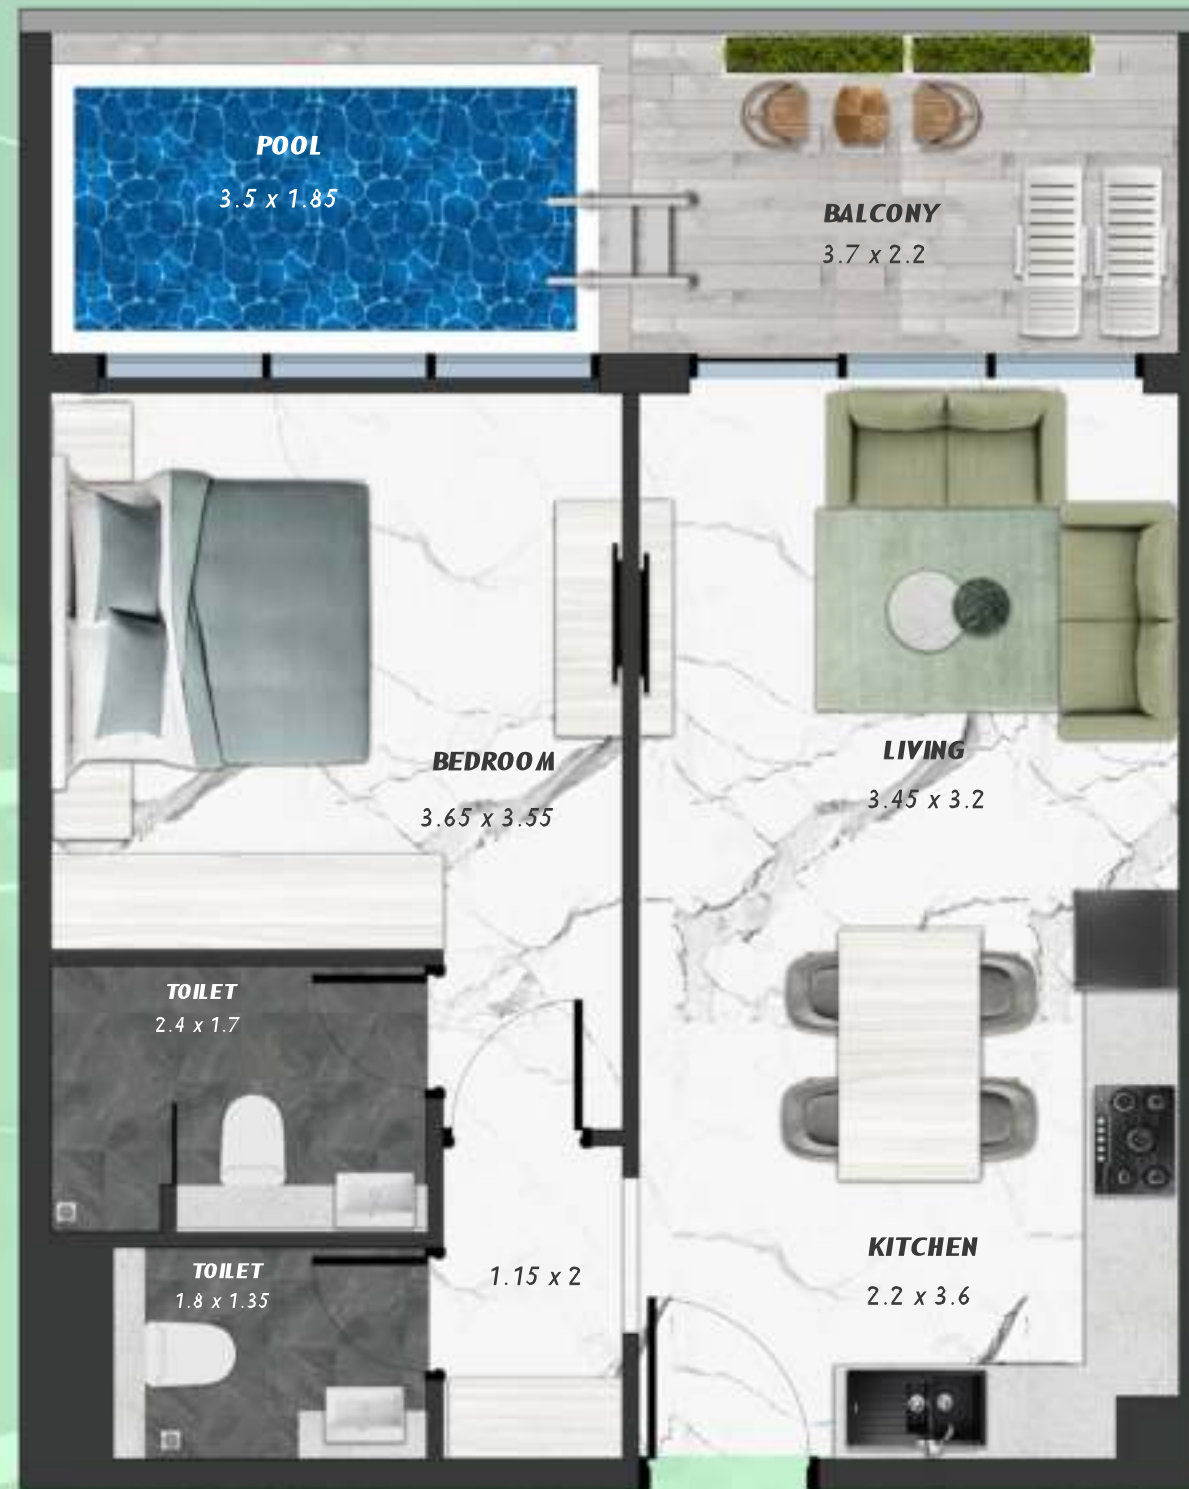

SAMANA Ivy Gardens

KEYPLAN 4TH FLOOR

1 BEDROOM WITH POOL
408

NET AREA
731.84 Sqf

SAMANA *Ivy Gardens*

KEYPLAN 4TH FLOOR

1 BEDROOM WITH POOL
409

NET AREA
731.84 Sqf