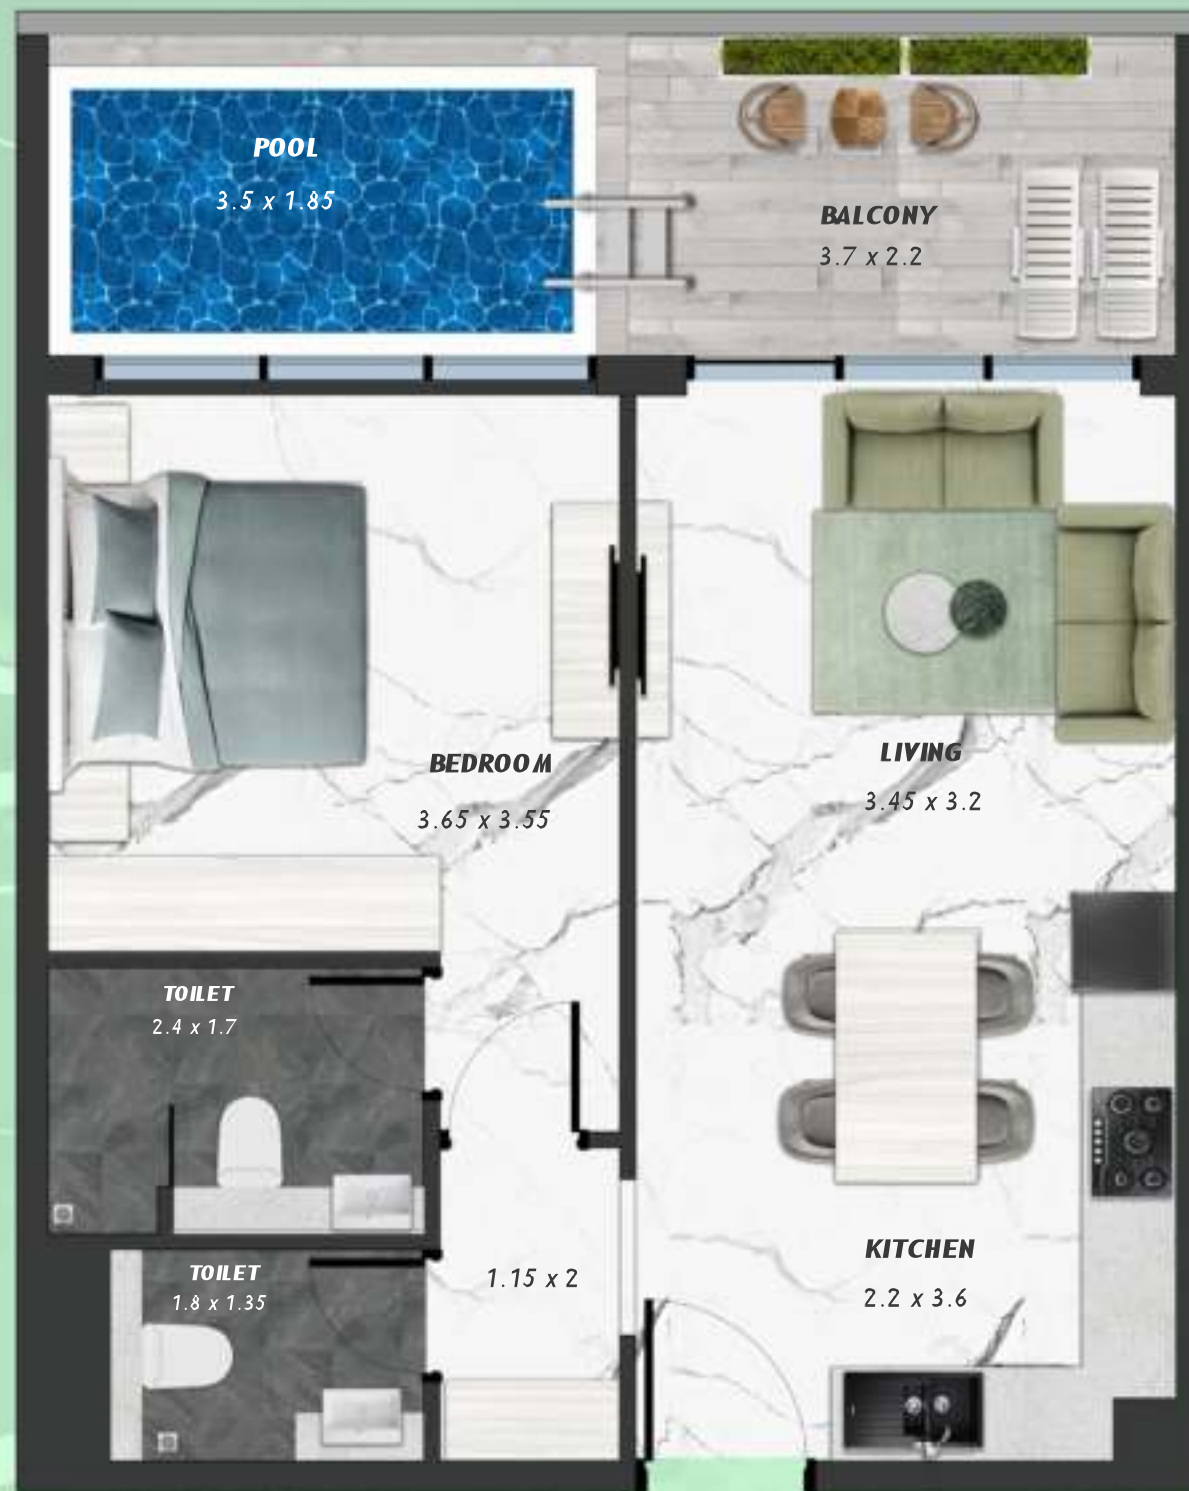

SAMANA
Ivy Gardens

KEYPLAN 11TH FLOOR

1 BEDROOM WITH POOL
1110

NET AREA
725.06 Sqf