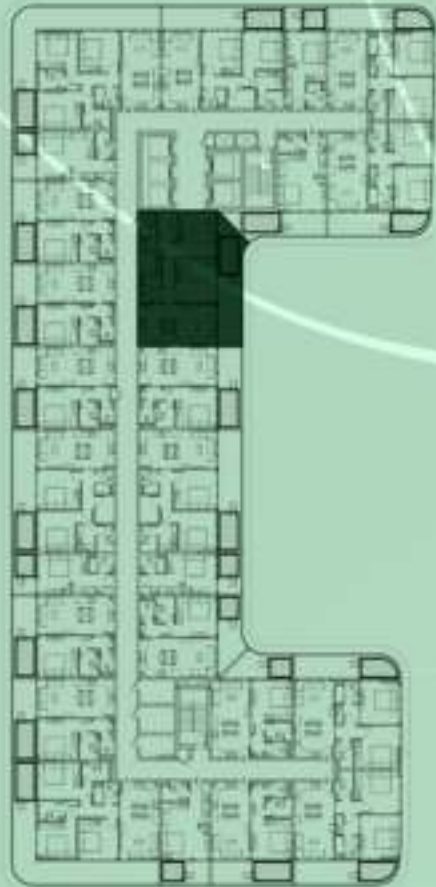

1 BEDROOM WITH POOL
624

NET AREA
728.93 Sqf

SAMANA
Ivy Gardens

KEYPLAN 6TH FLOOR

2 BERDOOM WITH POOL
625

NET AREA
1068.64 Sqf

SAMANA
DEVELOPERS

KEYPLAN 7TH FLOOR