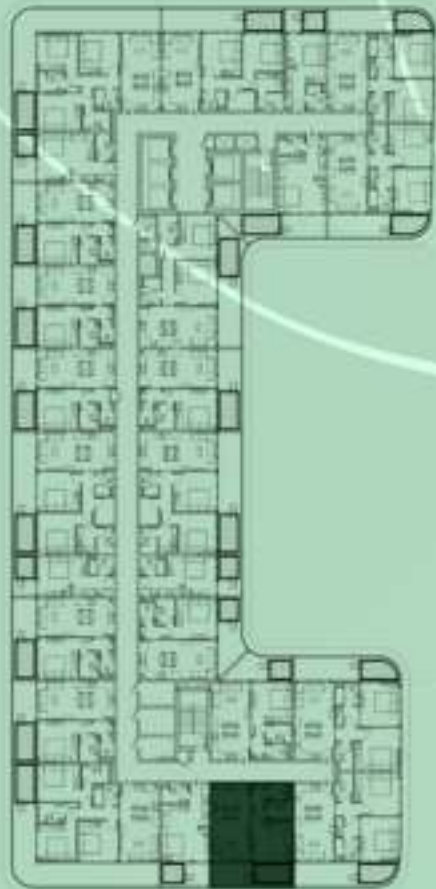

SAMANA *Ivy Gardens*

KEYPLAN 6TH FLOOR

STUDIO WITH POOL
616

NET AREA
445.30 Sqf

KEYPLAN 6TH FLOOR

1 BEDROOM WITH POOL
617

NET AREA
1000.94 Sqf

SAMANA
Ivy Gardens