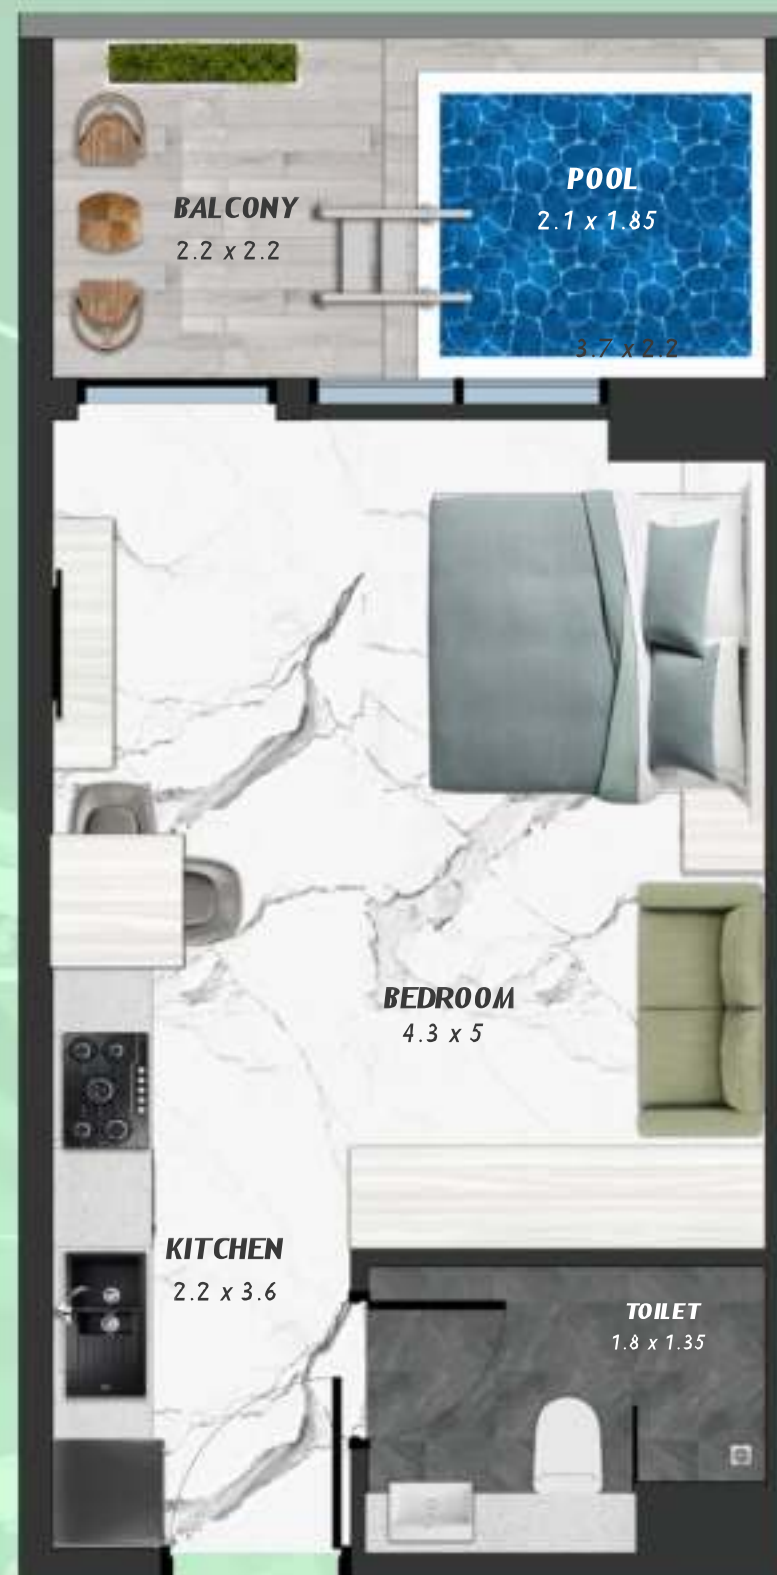

SAMANA *Ivy Gardens*

KEYPLAN 4TH FLOOR

STUDIO WITH POOL
416

NET AREA
445.30 Sqf