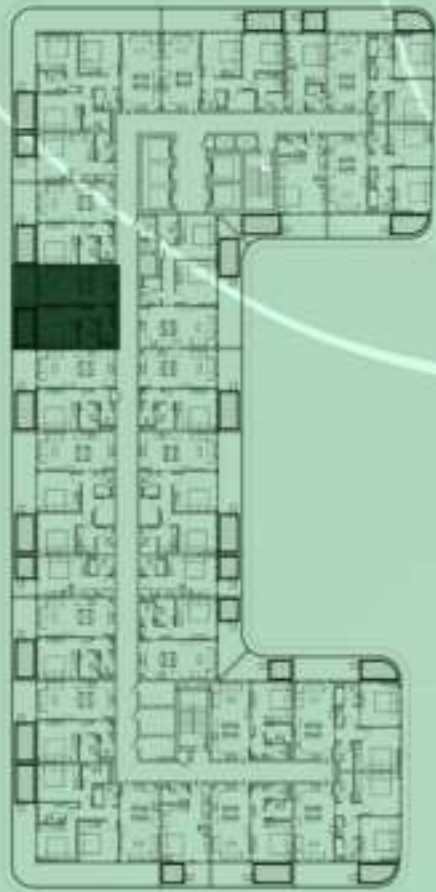

SAMANA *Ivy Gardens*

KEYPLAN 10TH FLOOR

1 BEDROOM WITH POOL
1009

NET AREA
731.84 Sqf