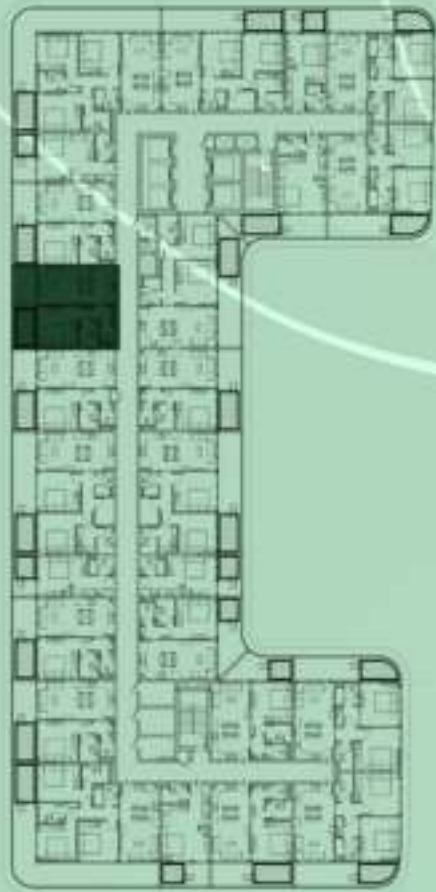

NET AREA
445.30 Sqf

SAMANA *Ivy Gardens*

KEYPLAN 8TH FLOOR

1 BEDROOM WITH POOL
808

NET AREA
731.84 Sqf

SAMANA
Ivy Gardens

KEYPLAN 8TH FLOOR

1 BEDROOM WITH POOL
809