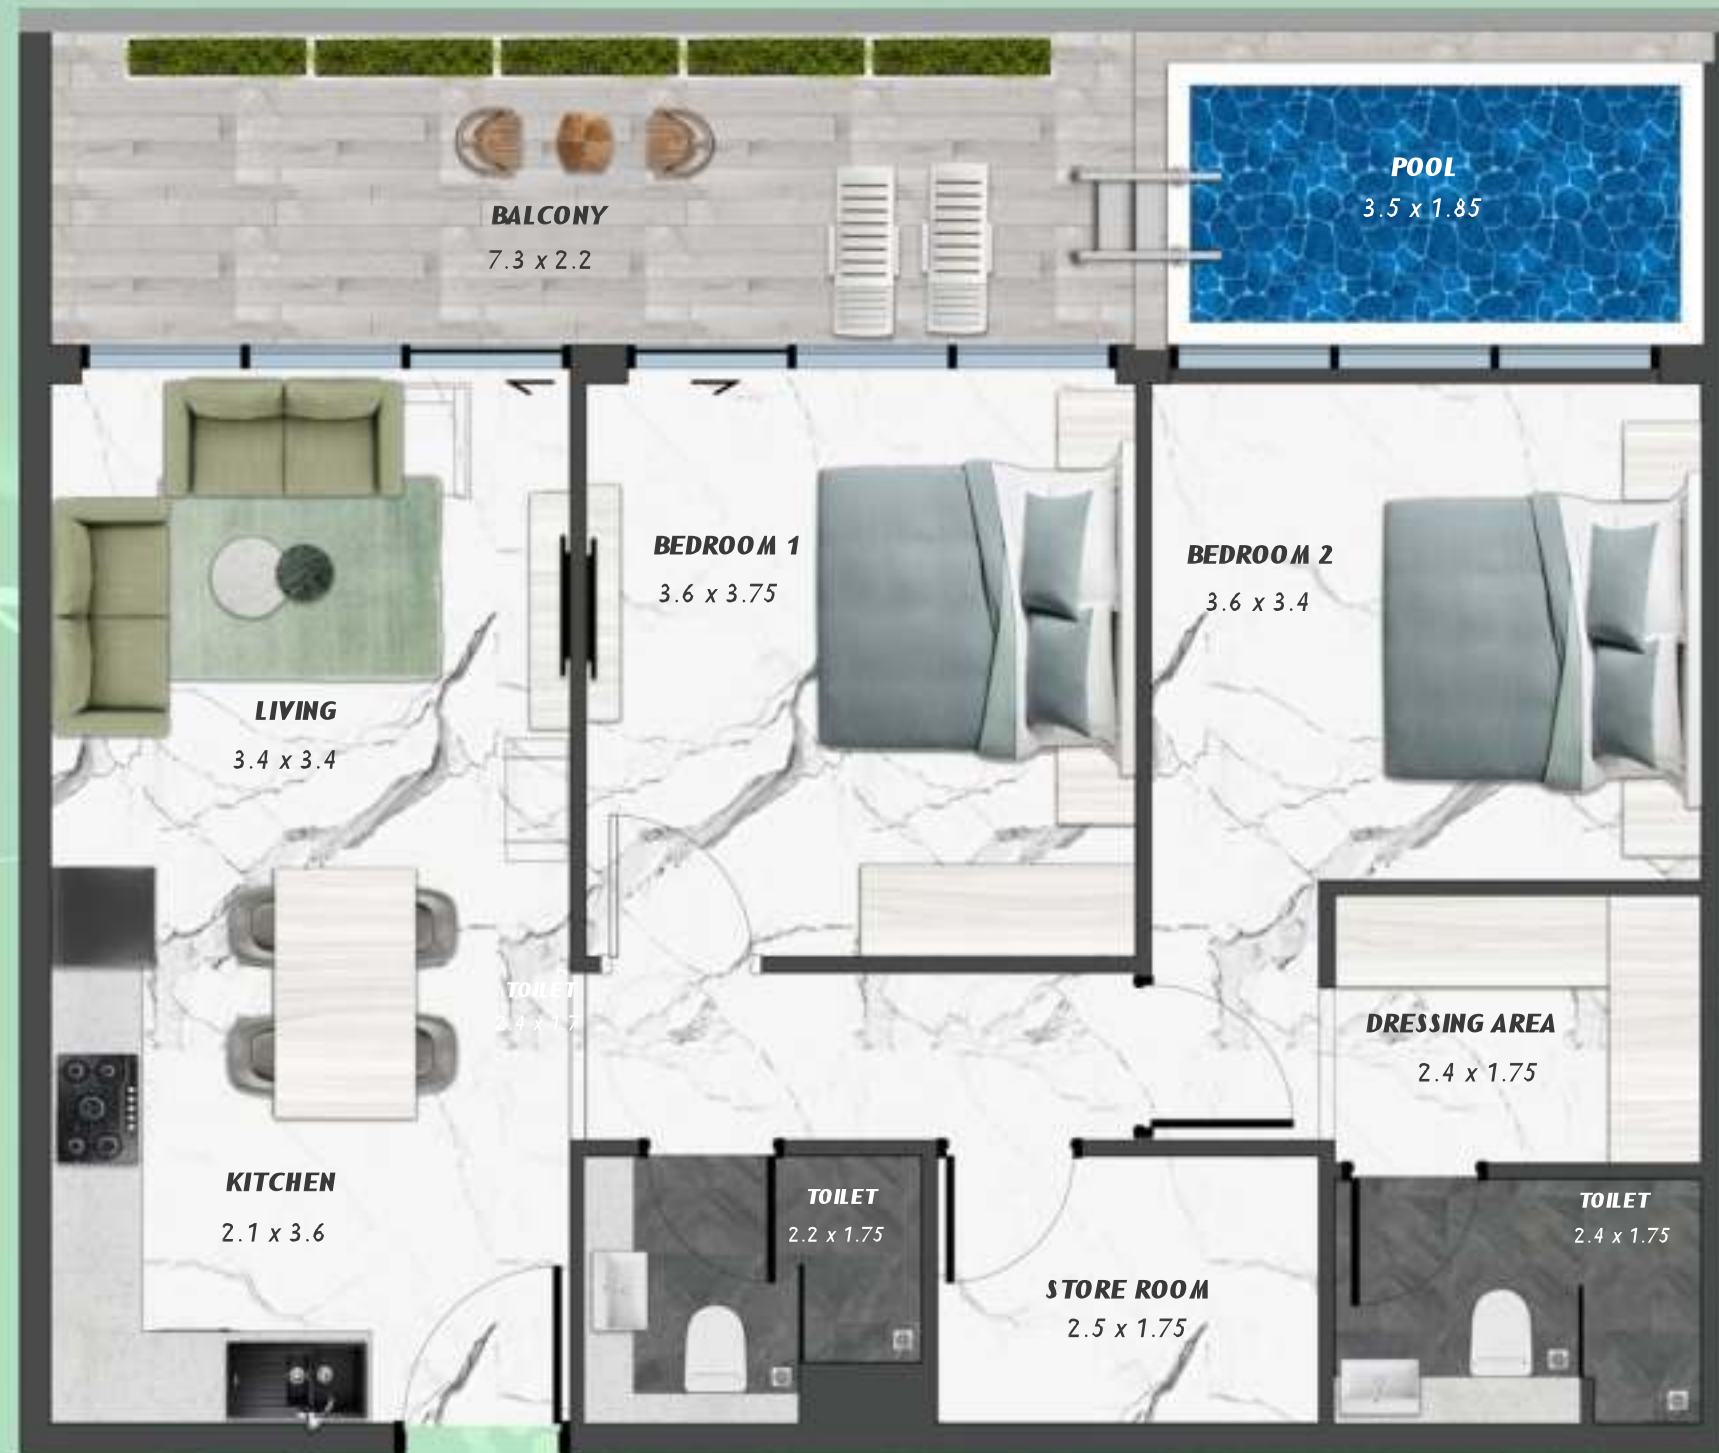

KEYPLAN 9TH FLOOR

STUDIO WITH POOL
904

NET AREA
373.94Sqf

SAMANA Ivy Gardens

KEYPLAN 9TH FLOOR

2 BERDOOM WITH POOL
905

NET AREA
1093.83 Sqf

KEYPLAN 9TH FLOOR