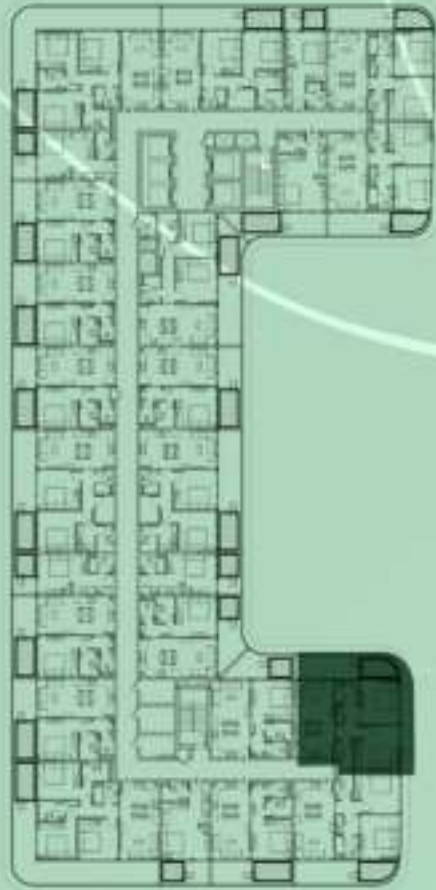

KEYPLAN 4TH FLOOR

2 BERDOOM WITH POOL
419

NET AREA
1000.18 Sqf