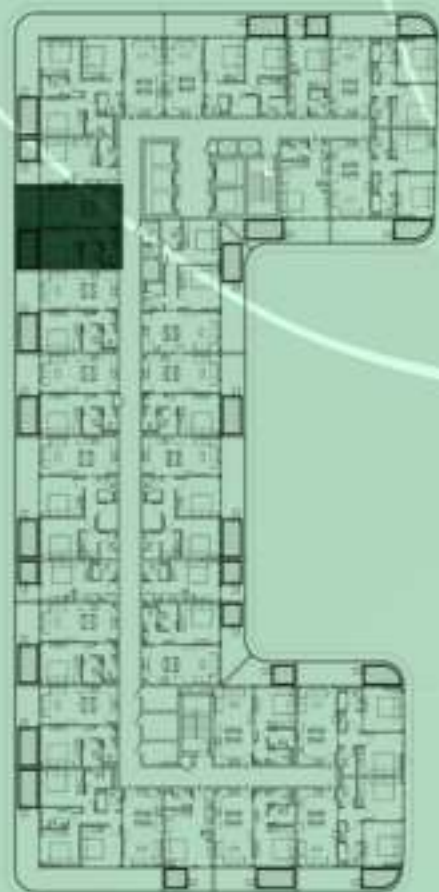

KEYPLAN 13TH FLOOR

STUDIO WITH POOL
1307

NET AREA
445.30 Sqf

SAMANA
Ivy Gardens

KEYPLAN 13TH FLOOR

1 BEDROOM WITH POOL
1308

NET AREA
731.84 Sqf

SAMANA
Ivy Gardens