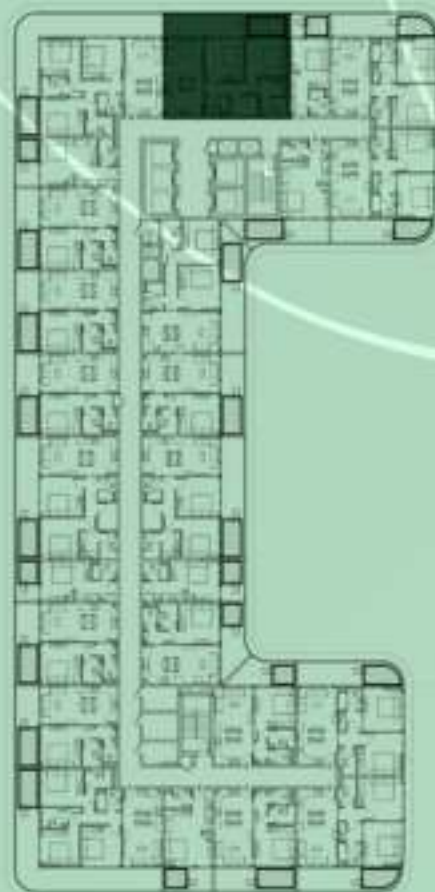

SAMANA *Ivy Gardens*

KEYPLAN 10TH FLOOR

2 BERDOOM WITH POOL
1005

NET AREA
1093.83 Sqf

SAMANA
DEVELOPERS