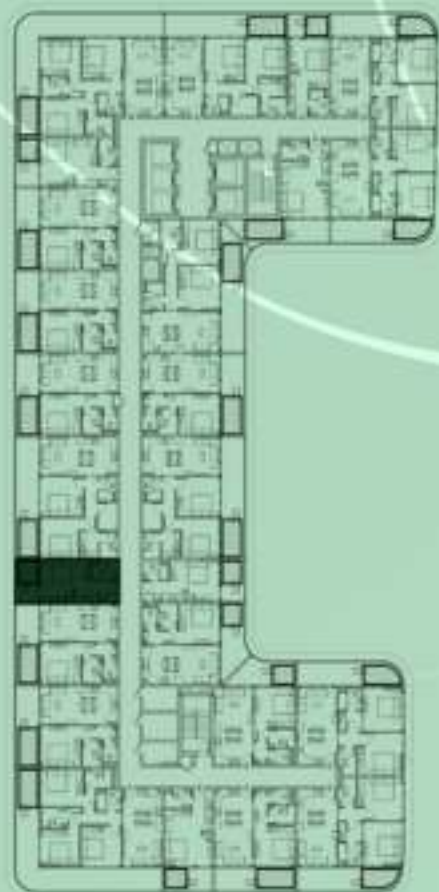

2 BERDOOM WITH POOL
1311

NET AREA
1094.80 Sqf

SAMANA
Ivy Gardens

KEYPLAN 13TH FLOOR

STUDIO WITH POOL
1312

NET AREA
376.20 Sqf

SAMANA
DEVELOPERS

SAMANA Ivy Gardens