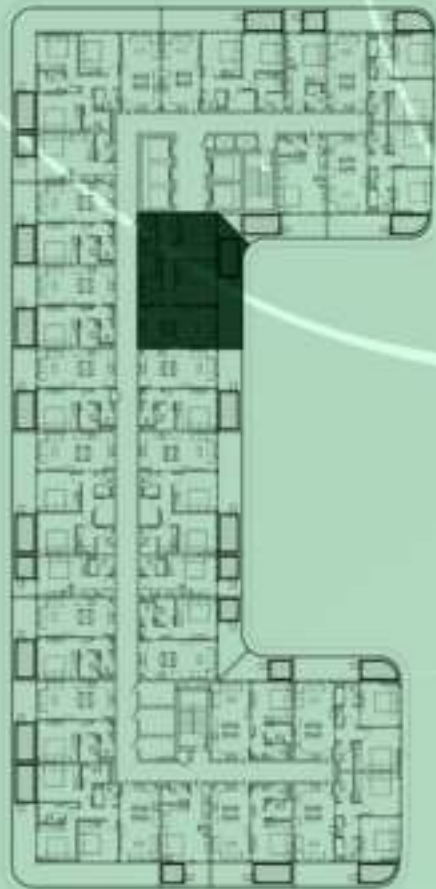

KEYPLAN 5TH FLOOR

1 BEDROOM WITH POOL
524

NET AREA
728.93 Sqf

SAMANA
Ivy Gardens

KEYPLAN 5TH FLOOR

2 BERDOOM WITH POOL
525

NET AREA
1068.64 Sqf

SAMANA
DEVELOPERS