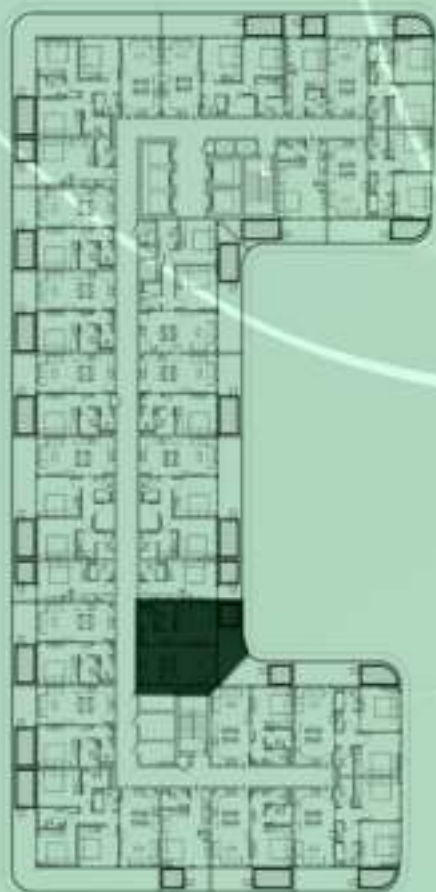

SAMANA Ivy Gardens

KEYPLAN 3RD FLOOR

1 BEDROOM WITH POOL
320

NET AREA
702.02 Sqf

KEYPLAN 3RD FLOOR

1 BEDROOM WITH POOL
321

NET AREA
711.06 Sqf

SAMANA
Ivy Gardens