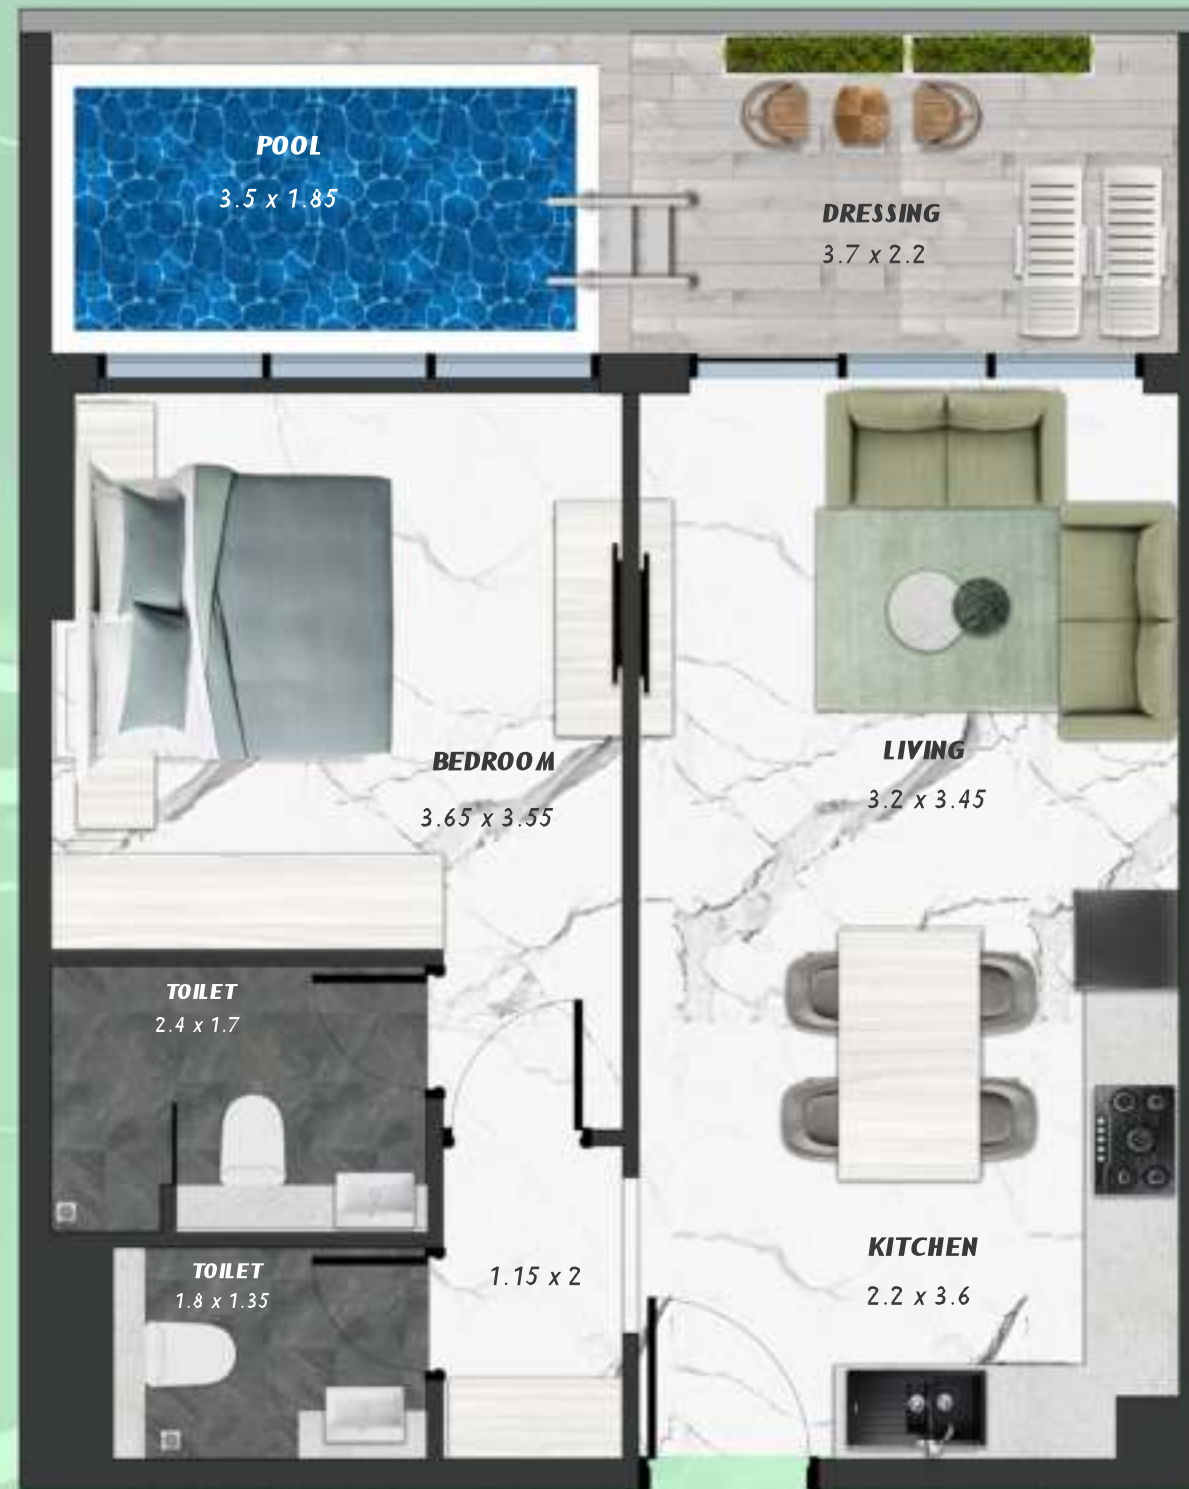

KEYPLAN 13TH FLOOR

1 BEDROOM WITH POOL
1317

NET AREA
1000.94 Sqf