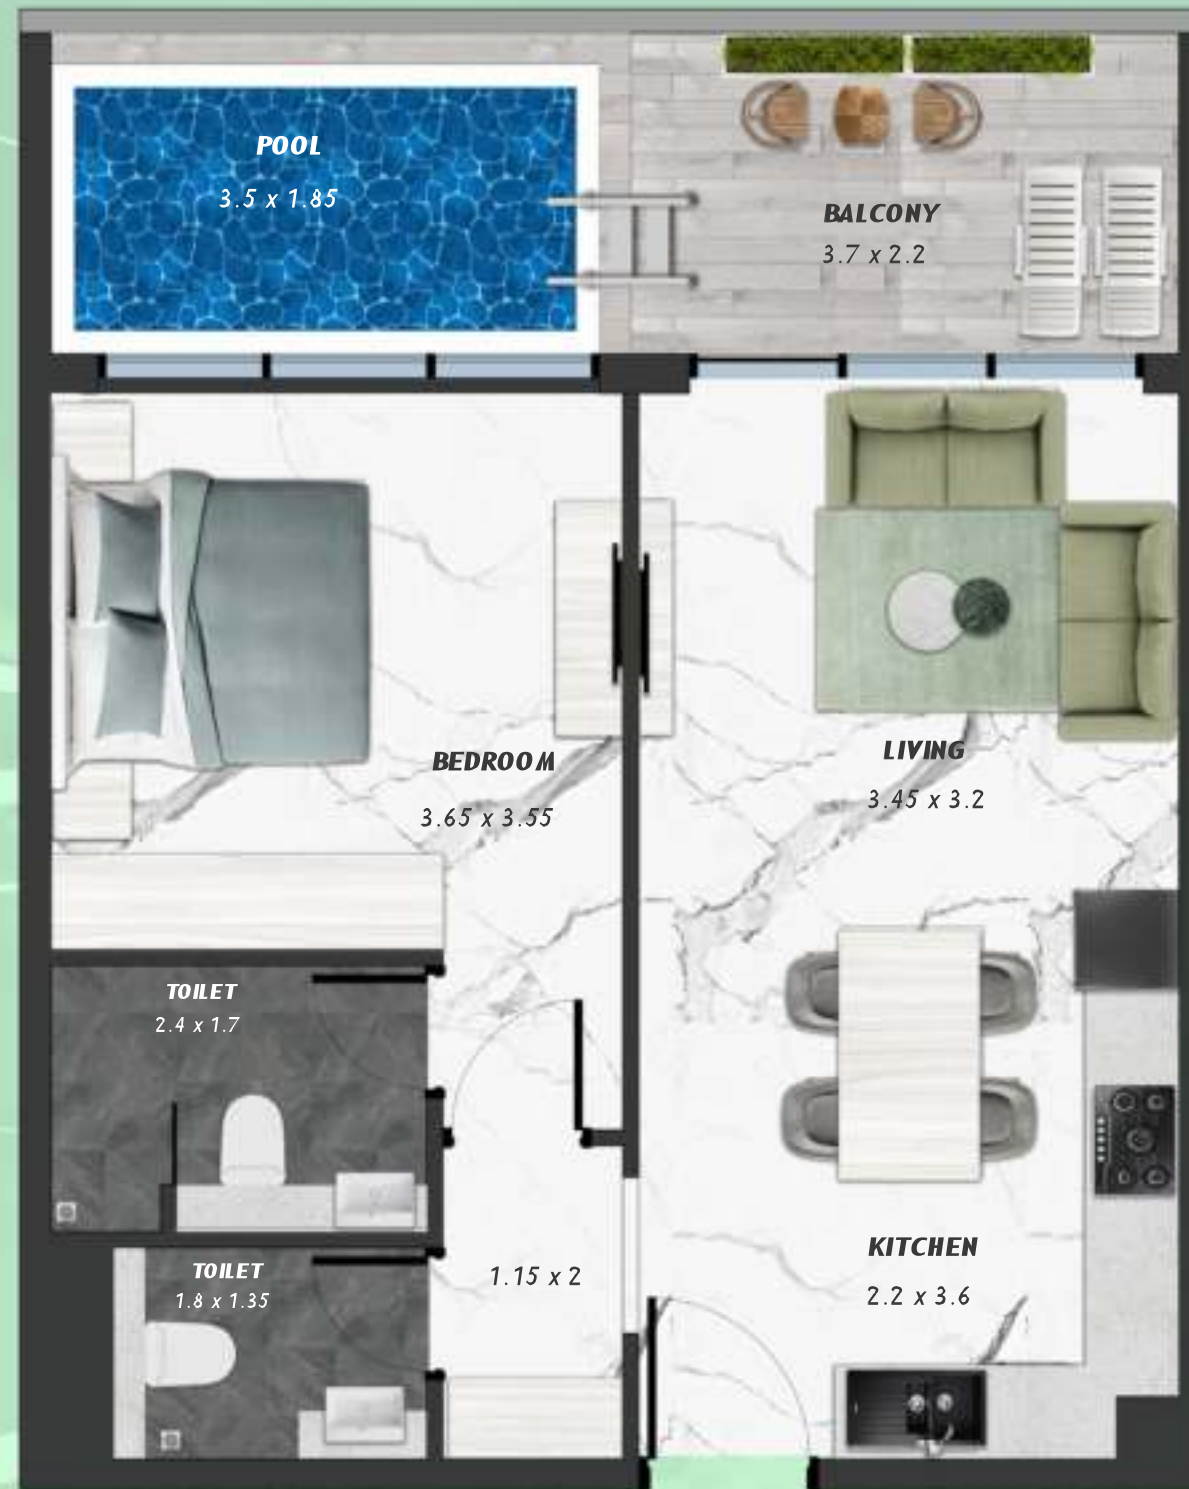

SAMANA
Ivy Gardens

KEYPLAN 12TH FLOOR

1 BEDROOM WITH POOL
1208

NET AREA
731.84 Sqf