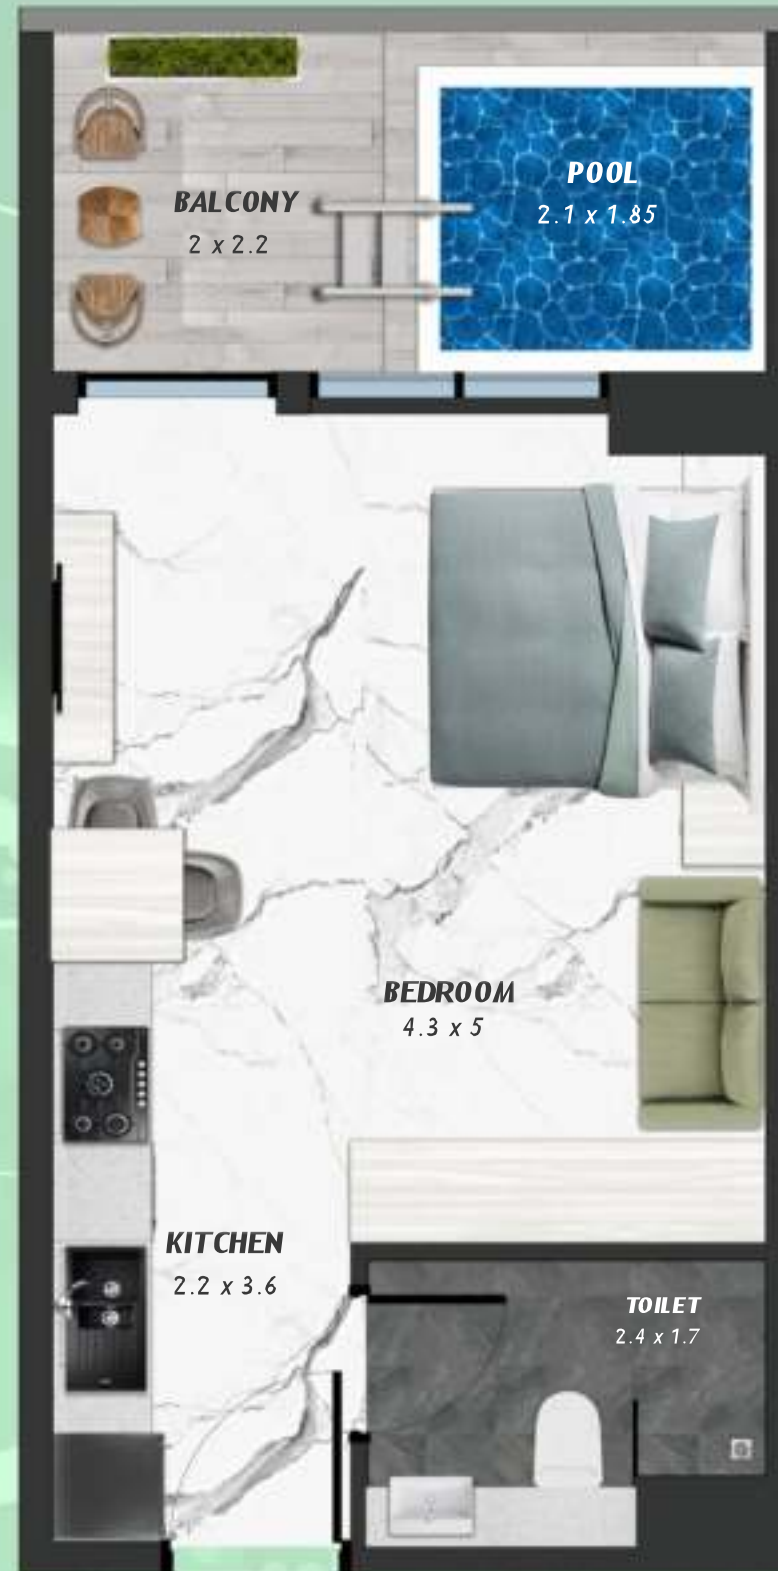

SAMANA
Ivy Gardens

KEYPLAN 13TH FLOOR

STUDIO WITH POOL
1307

NET AREA
445.30 Sqf