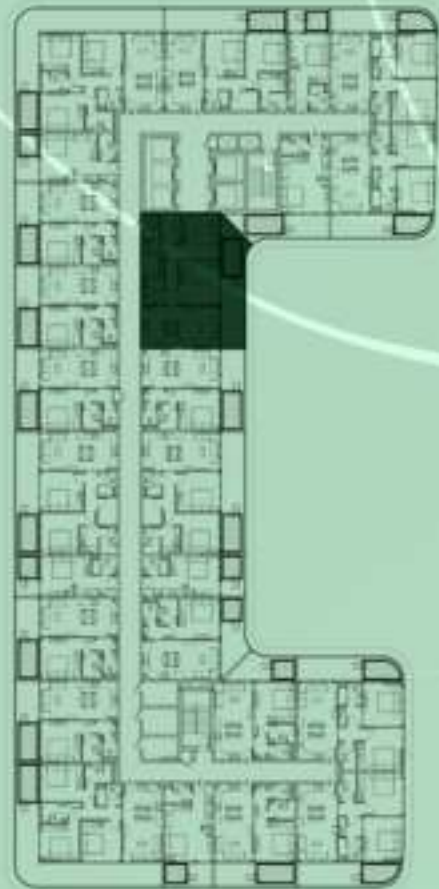

1 BEDROOM WITH POOL
1424

NET AREA
728.93 Sqf

SAMANA *Ivy Gardens*

KEYPLAN 14TH FLOOR

2 BERDOOM WITH POOL
1425

NET AREA
1068.64 Sqf

SAMANA
DEVELOPERS

FOUR APPLE REAL ESTATE