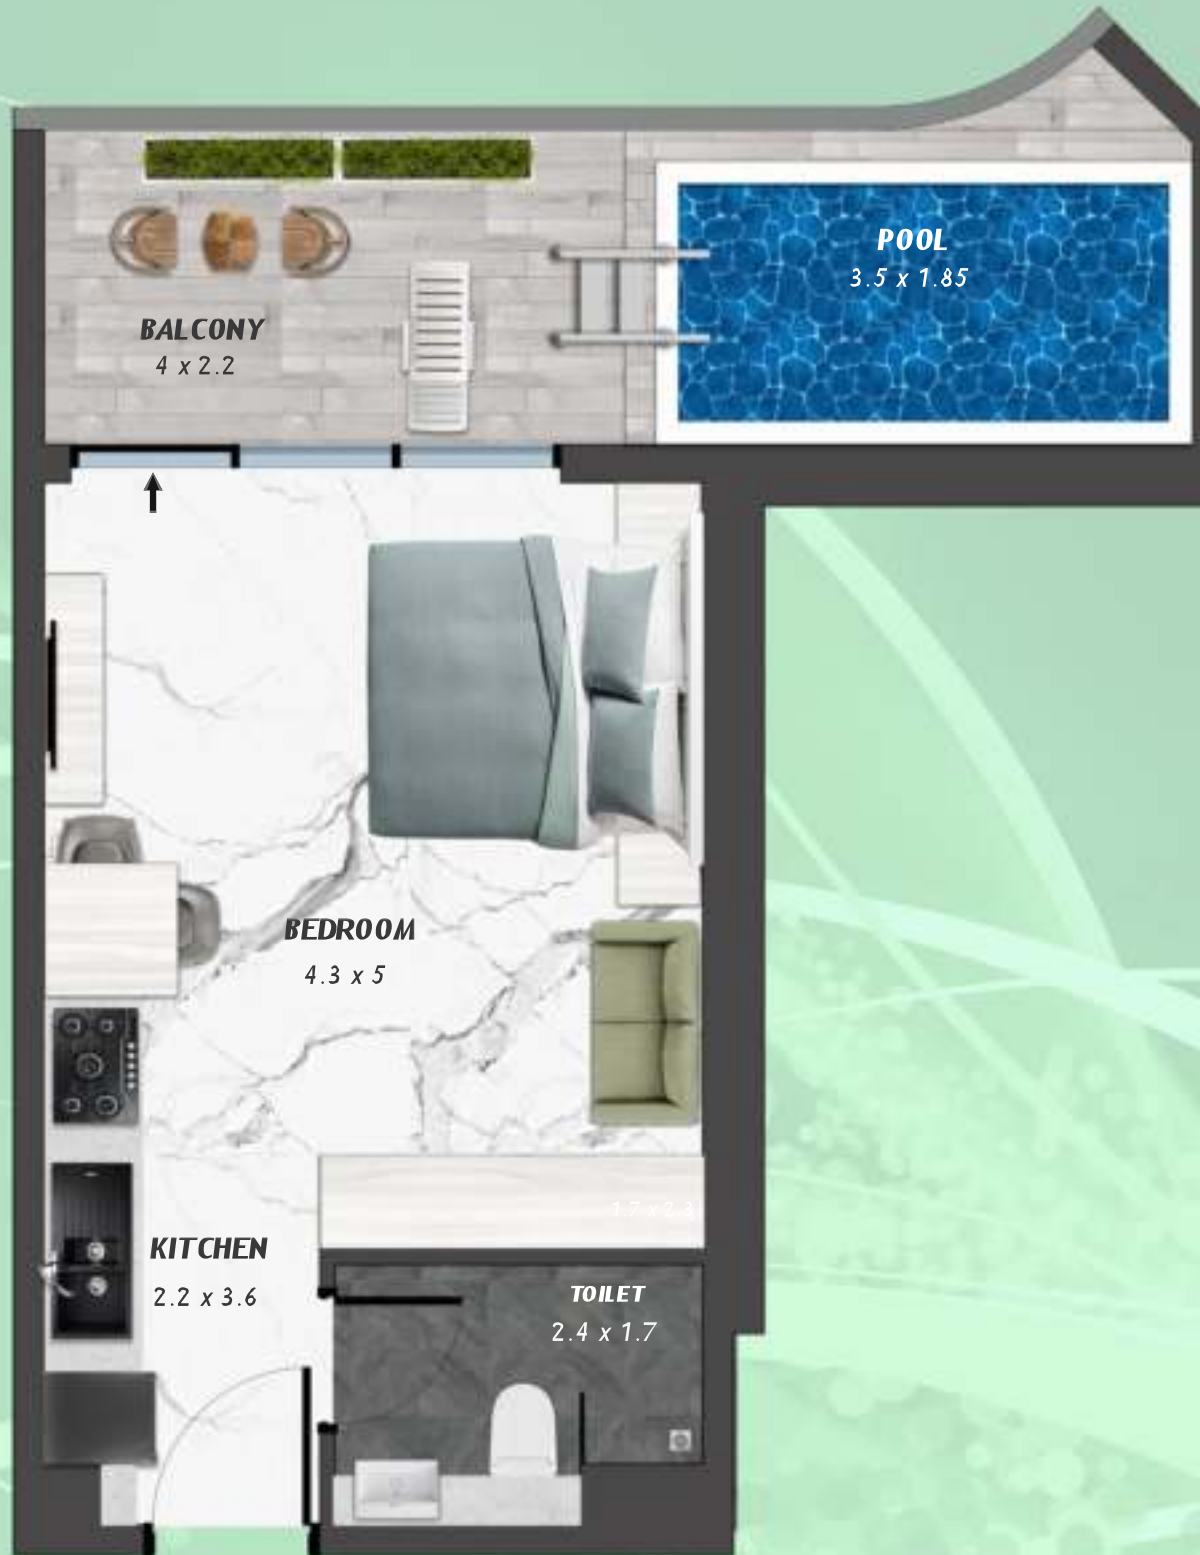

2 BERDOOM WITH POOL
425

NET AREA
1068.64 Sqf

SAMANA
DEVELOPERS

KEYPLAN 5TH FLOOR

STUDIO WITH POOL
501

NET AREA
559.40 Sqf

SAMANA
Ivy Gardens

KEYPLAN 5TH FLOOR