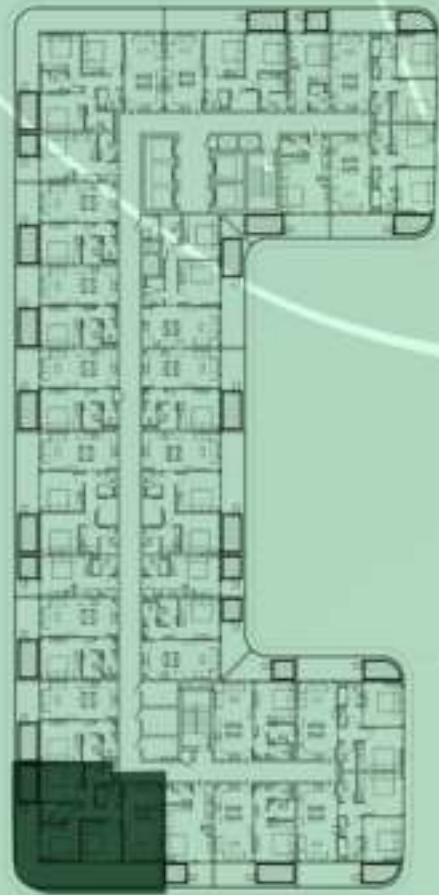

KEYPLAN 11TH FLOOR

3 BERDOOM WITH POOL
1115

NET AREA
1475.95 Sqf