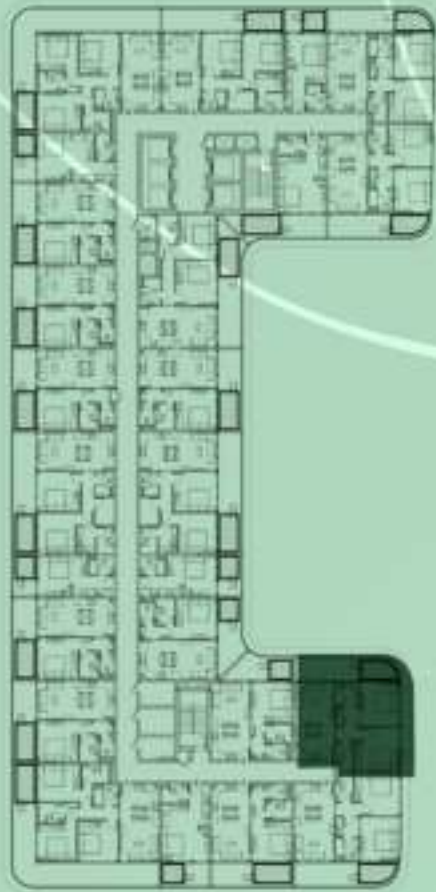

KEYPLAN 6TH FLOOR

2 BERDOOM WITH POOL
618

NET AREA
977.58 Sqf

KEYPLAN 6TH FLOOR

2 BERDOOM WITH POOL
619

NET AREA
1000.18 Sqf

SAMANA Ivy Gardens

KEYPLAN 6TH FLOOR