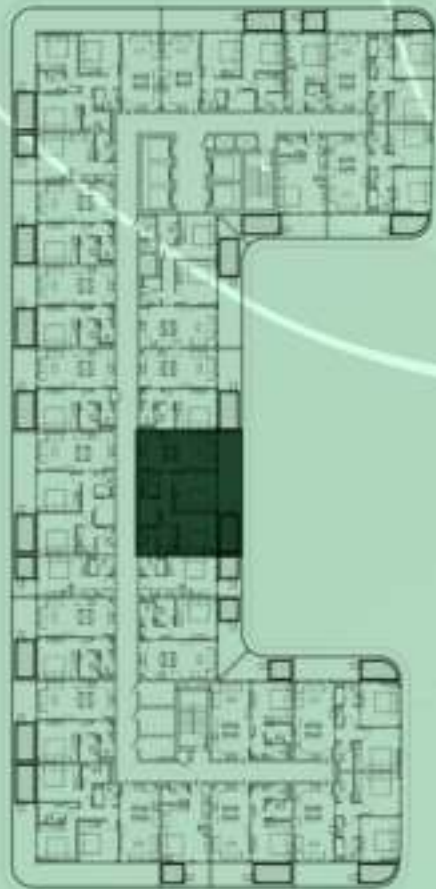

KEYPLAN 5TH FLOOR

STUDIO WITH POOL
522

NET AREA
376.20 Sqf

SAMANA
Ivy Gardens

KEYPLAN 5TH FLOOR

2 BERDOOM WITH POOL
523

NET AREA
1093.83 Sqf

SAMANA *Ivy Gardens*