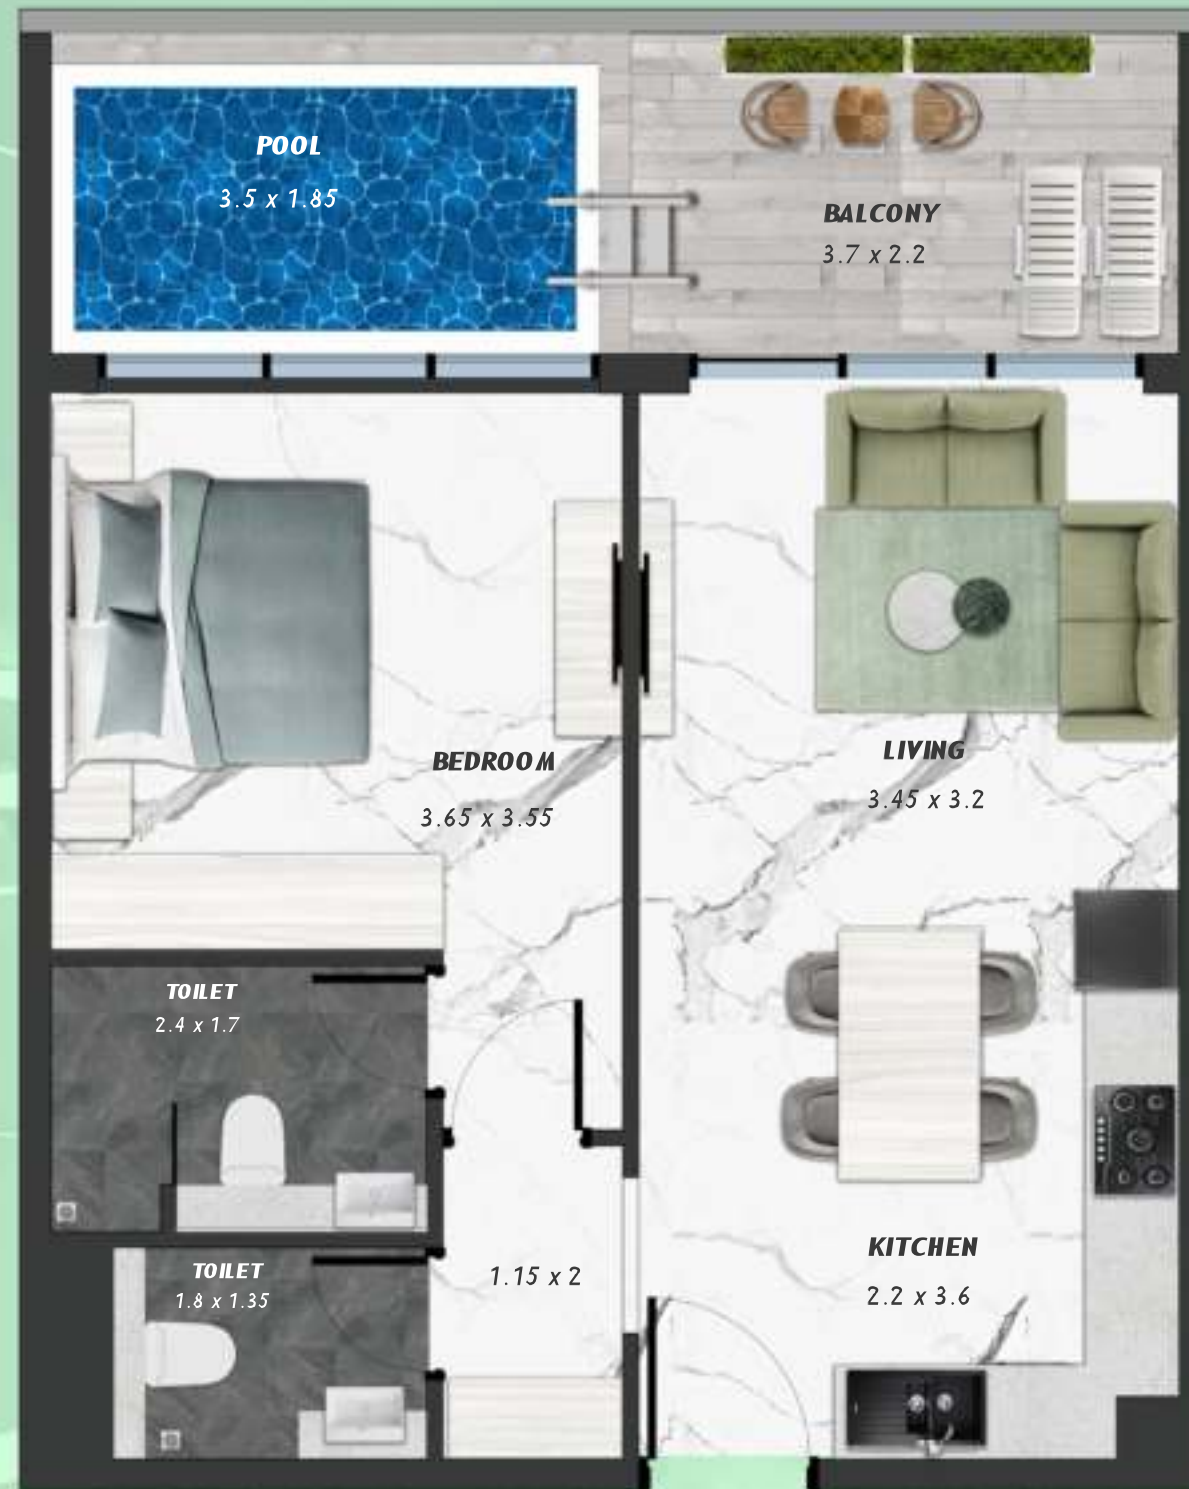

SAMANA *Ivy Gardens*

KEYPLAN 7TH FLOOR

1 BEDROOM WITH POOL
713

NET AREA
729.58 Sqf