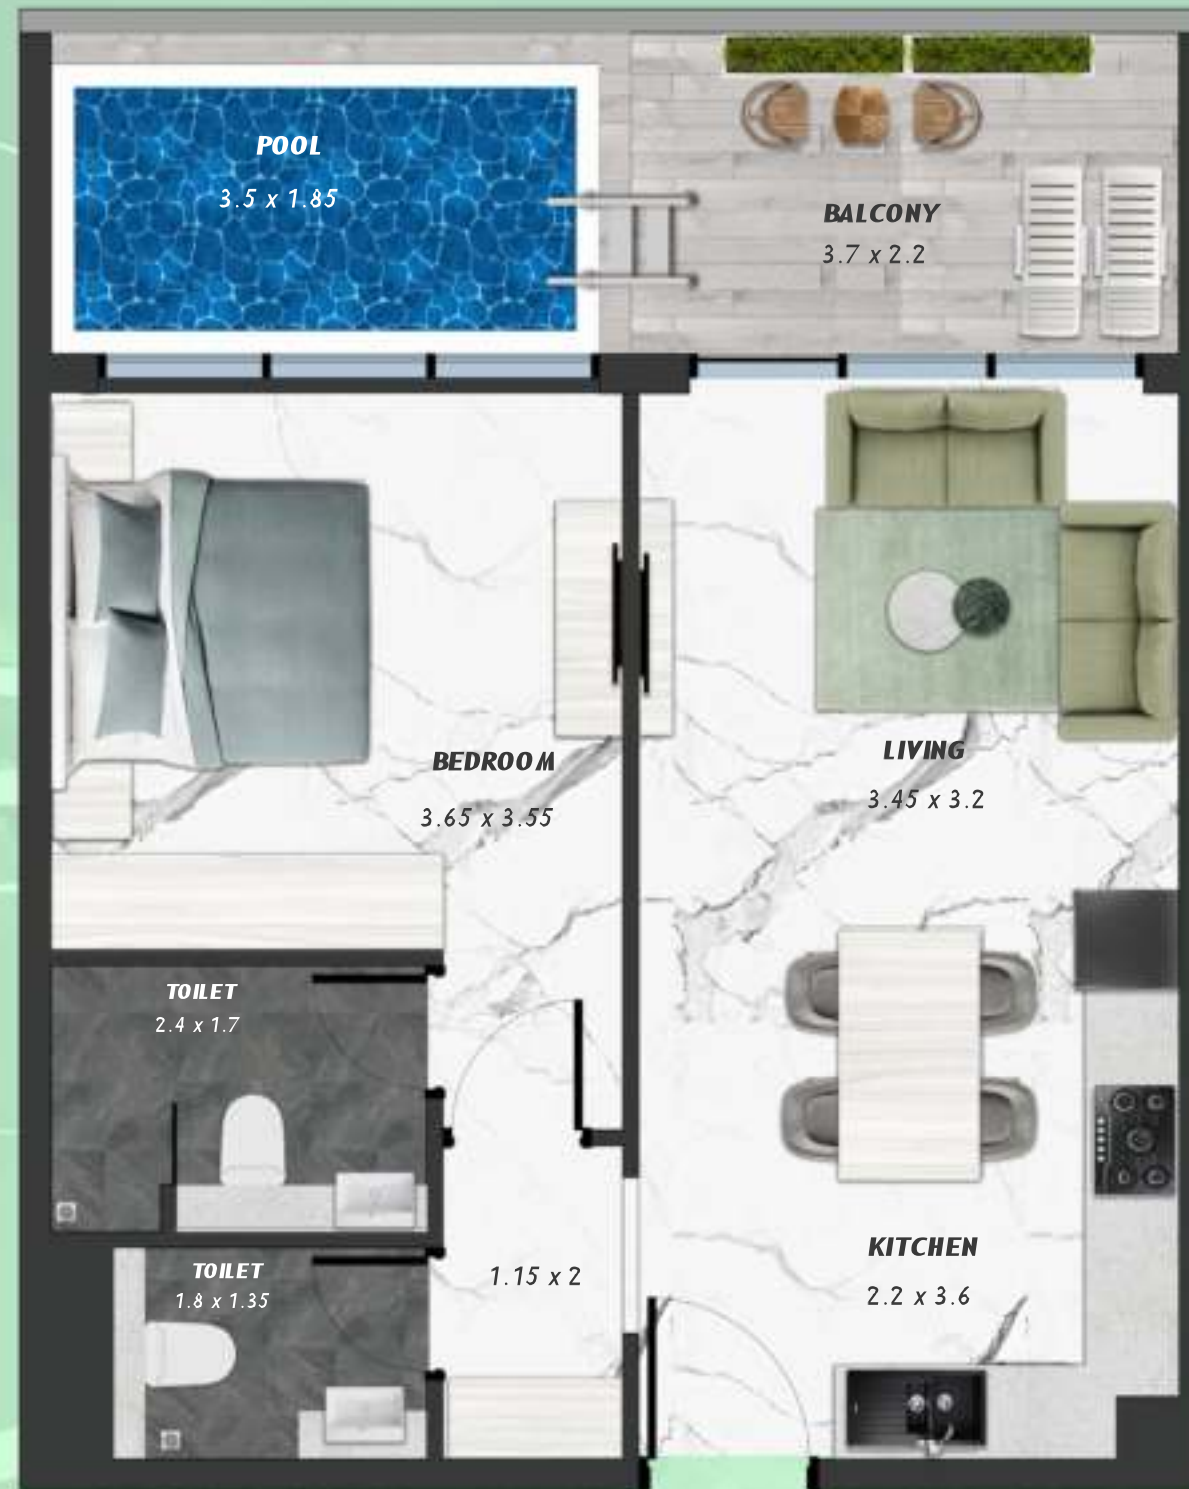

SAMANA *Ivy Gardens*

KEYPLAN 9TH FLOOR

1 BEDROOM WITH POOL
914

NET AREA
731.84 Sqf