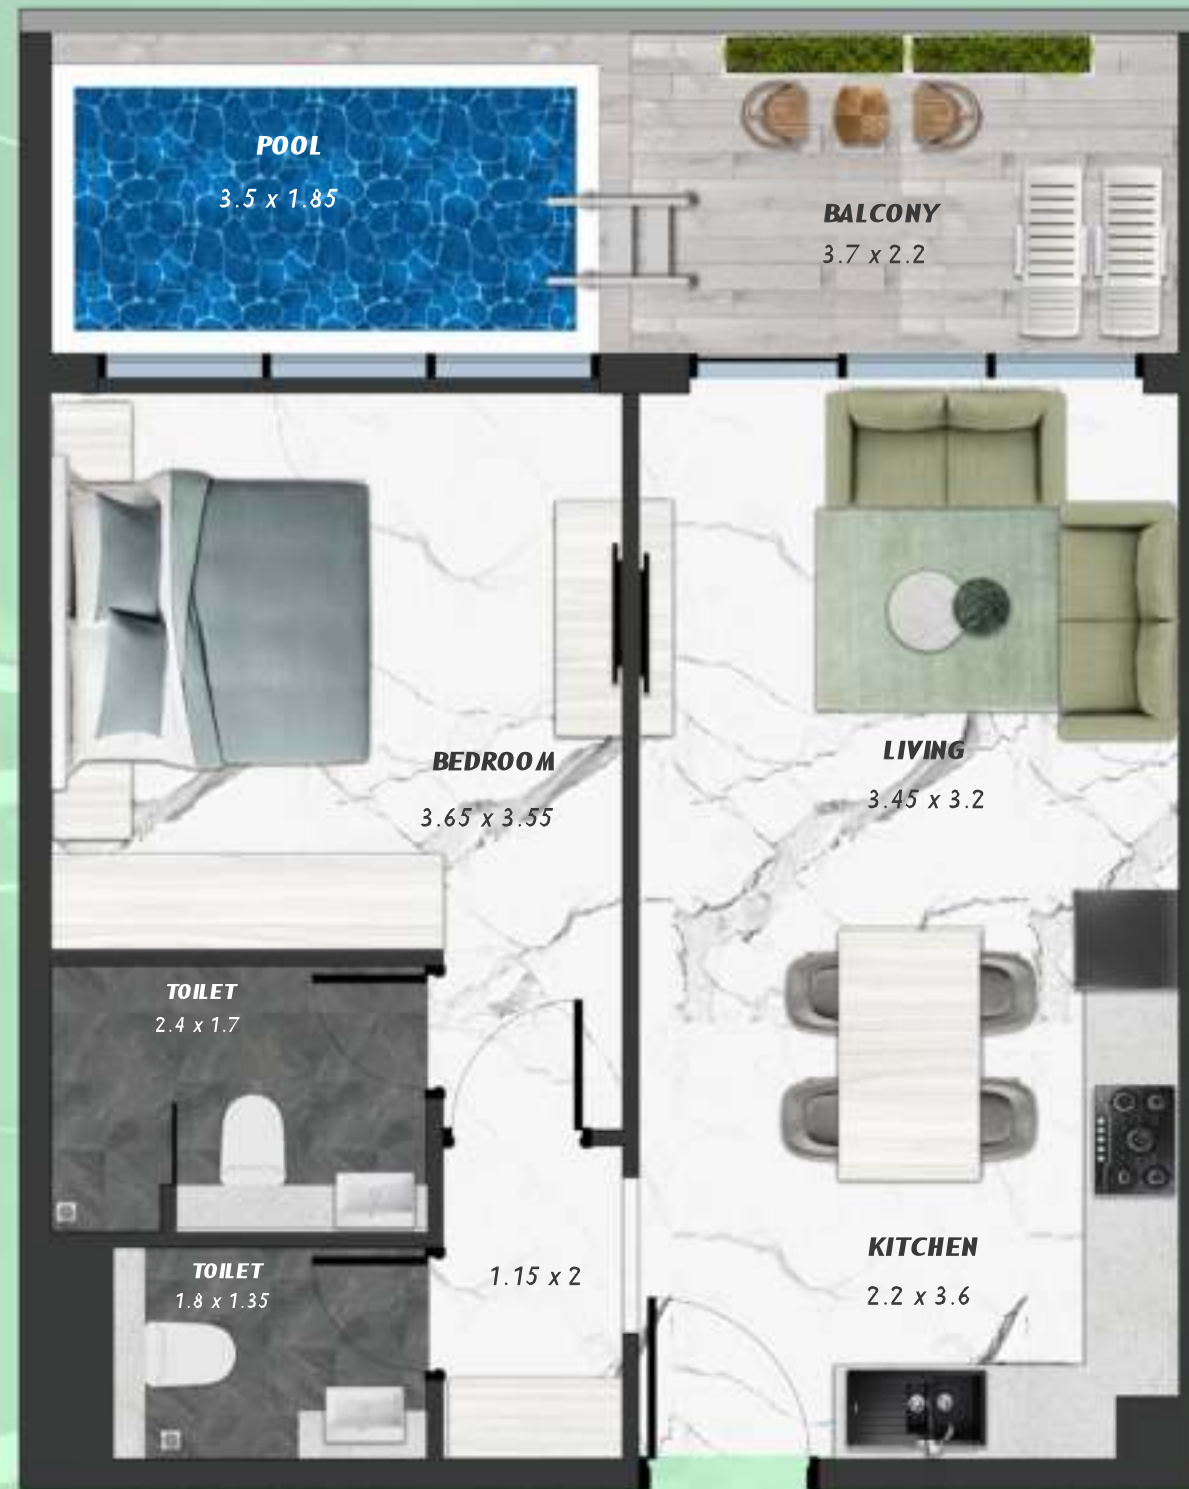

KEYPLAN 13TH FLOOR

1 BEDROOM WITH POOL
1309

NET AREA
731.84 Sqf

SAMANA *Ivy Gardens*

KEYPLAN 13TH FLOOR

1 BEDROOM WITH POOL
1310

NET AREA
725.06 Sqf

KEYPLAN 13TH FLOOR