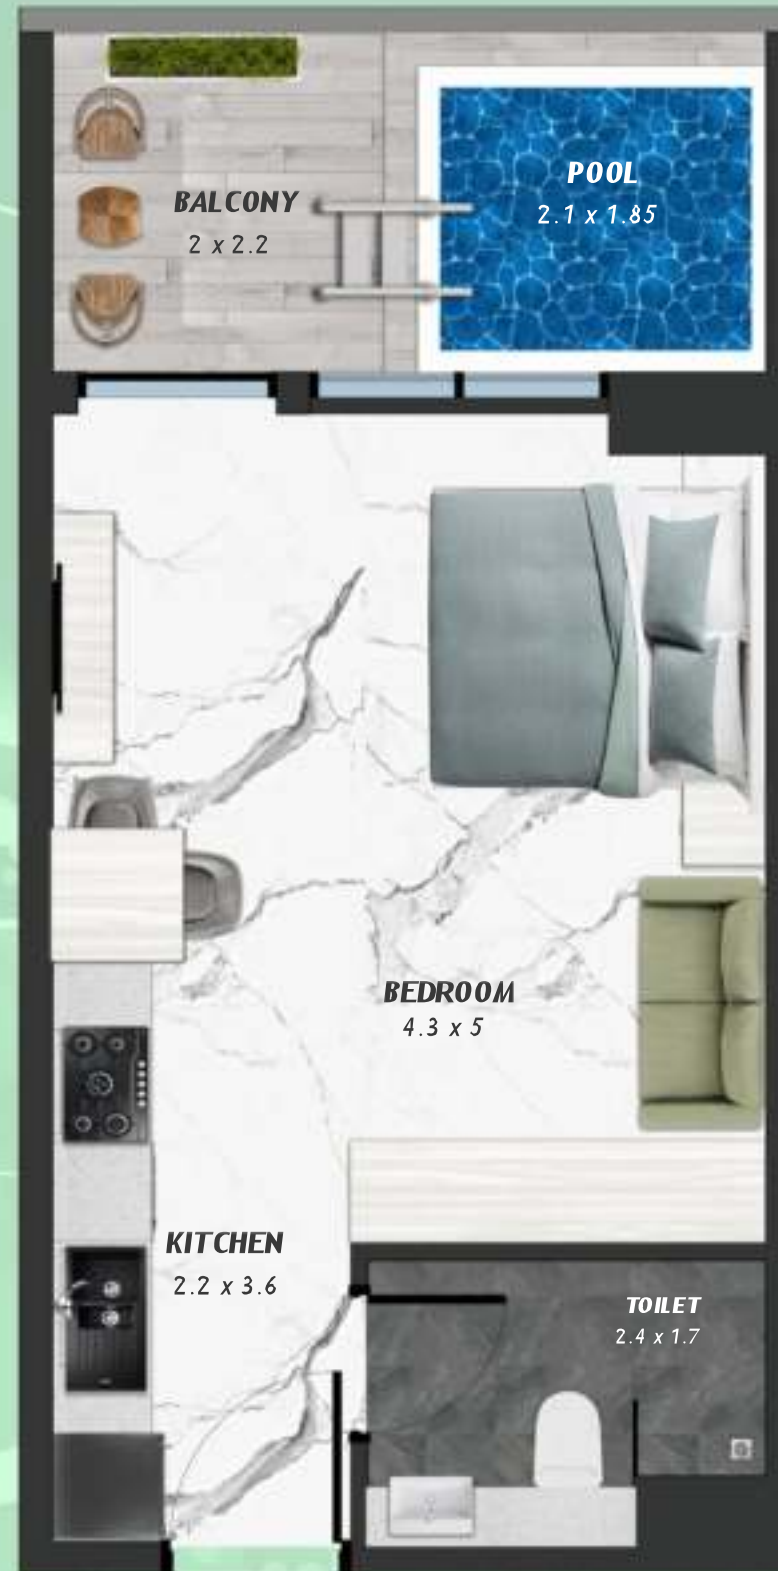

NET AREA
1489.08 Sqf

SAMANA
Ivy Gardens

KEYPLAN 12TH FLOOR

STUDIO WITH POOL
1207

NET AREA
445.30 Sqf

SAMANA
Ivy Gardens

KEYPLAN 12TH FLOOR

1 BEDROOM WITH POOL
1208