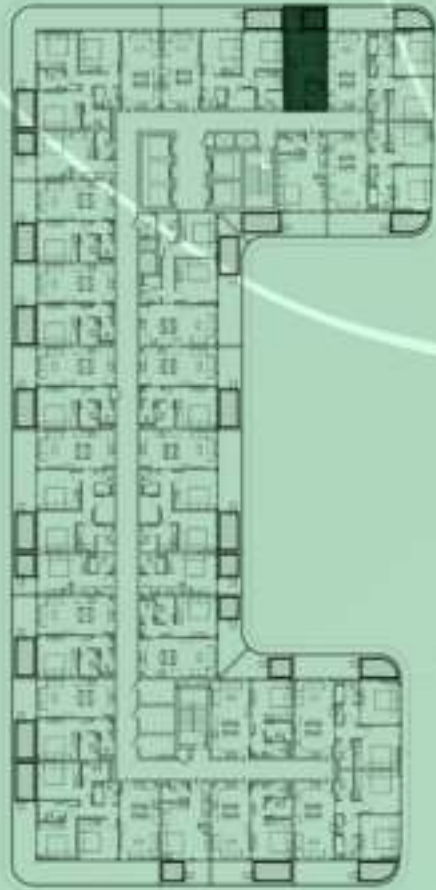

SAMANA
Ivy Gardens

KEYPLAN 4TH FLOOR

STUDIO WITH POOL
404

NET AREA
373.94Sqf