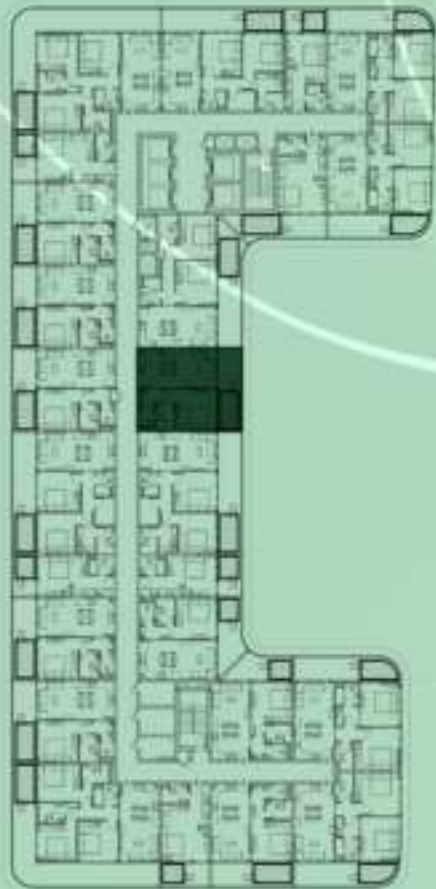

STUDIO WITH POOL
1422

NET AREA
376.20 Sqf

SAMANA *Ivy Gardens*

KEYPLAN 14TH FLOOR

2 BERDOOM WITH POOL
1423

NET AREA
1093.83 Sqf

SAMANA
Ivy Gardens

KEYPLAN 14TH FLOOR