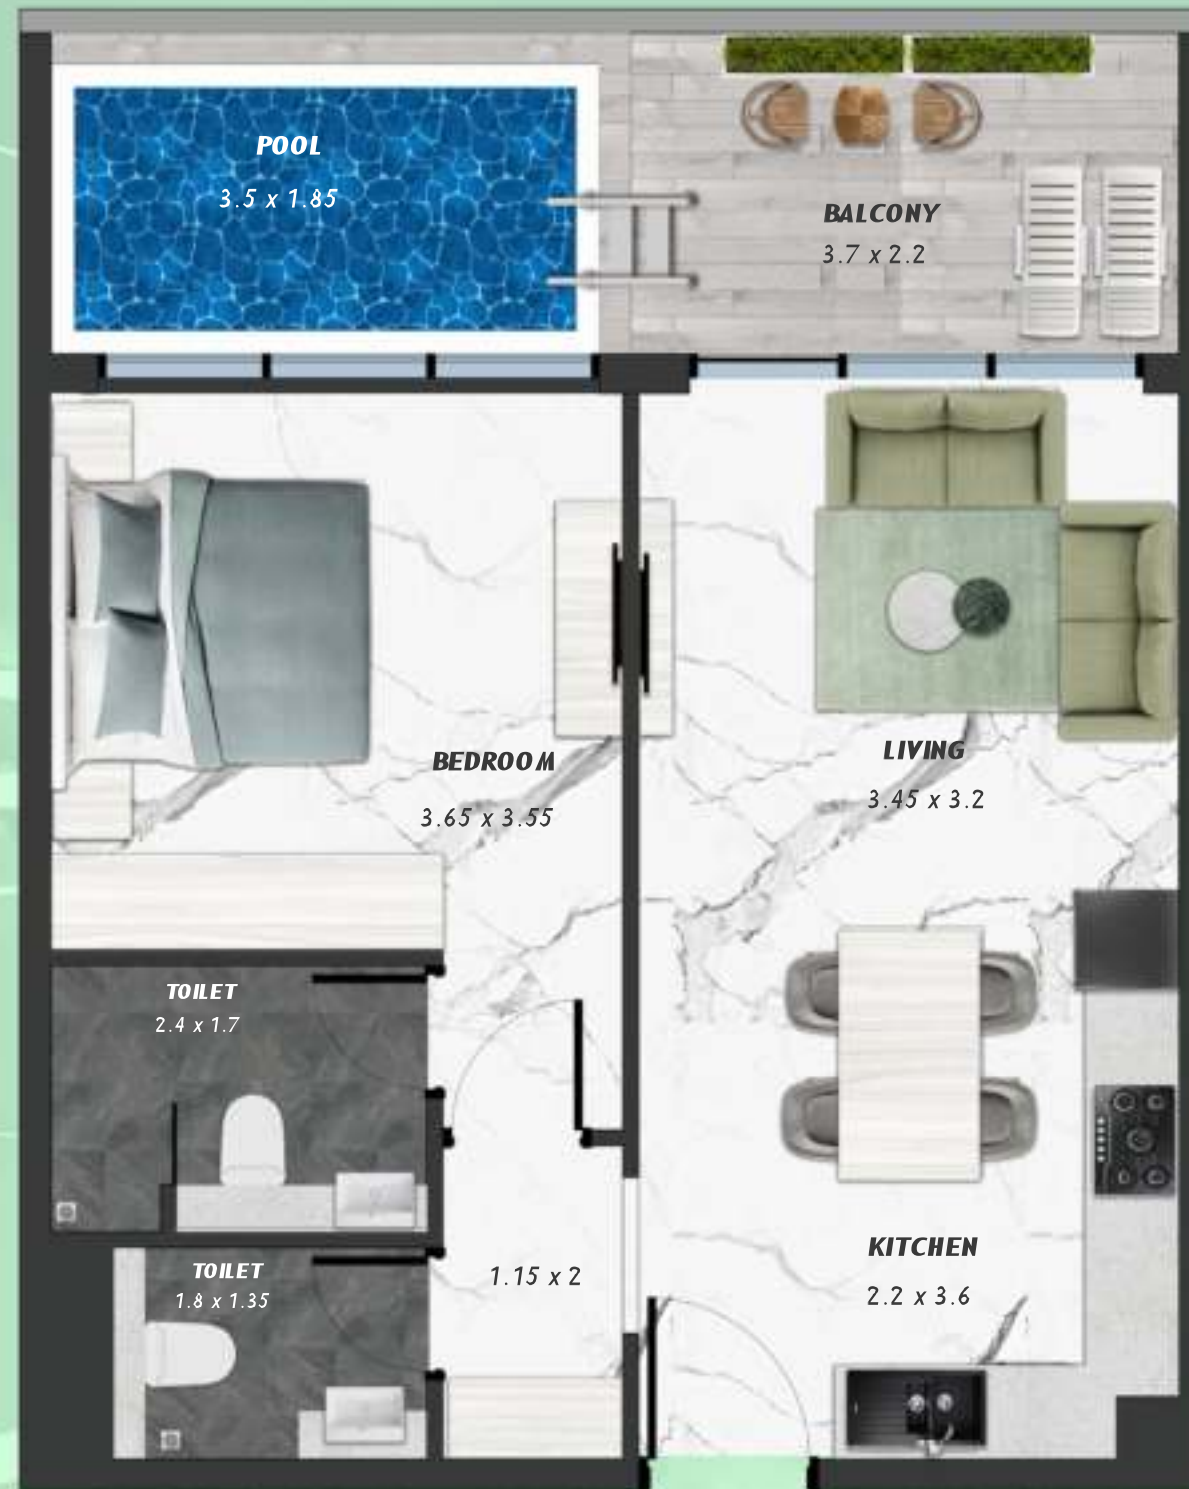

SAMANA *Ivy Gardens*

KEYPLAN 12TH FLOOR

1 BEDROOM WITH POOL
1213

NET AREA
729.58 Sqf

SAMANA *Ivy Gardens*

KEYPLAN 12TH FLOOR

1 BEDROOM WITH POOL
1214

NET AREA
731.84 Sqf