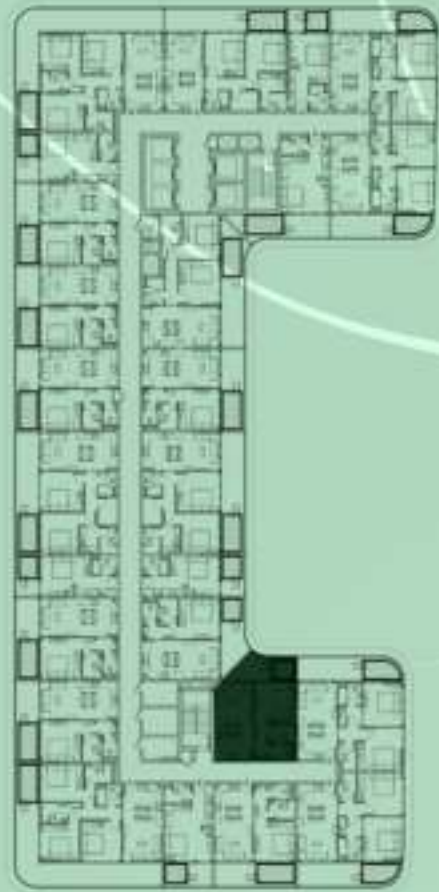

SAMANA *Ivy Gardens*

KEYPLAN 7TH FLOOR

1 BEDROOM WITH POOL
720

NET AREA
702.02 Sqf