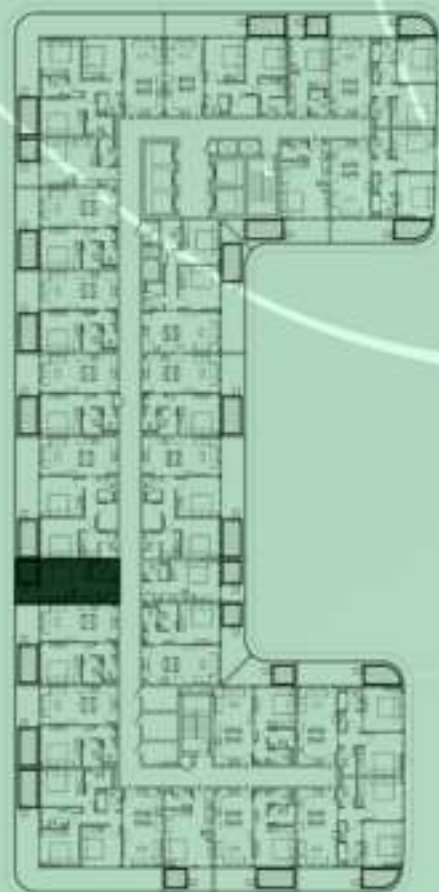

KEYPLAN 5TH FLOOR

2 BERDOOM WITH POOL
511

NET AREA
1094.80 Sqf

SAMANA
Ivy Gardens

KEYPLAN 5TH FLOOR

STUDIO WITH POOL
512

NET AREA
376.20 Sqf

SAMANA *Ivy Gardens*