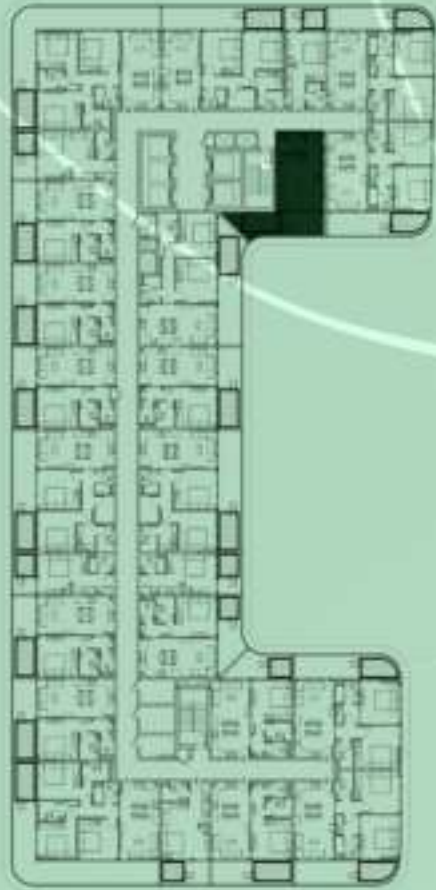

KEYPLAN 10TH FLOOR

STUDIO WITH POOL
1001

NET AREA
559.40 Sqf