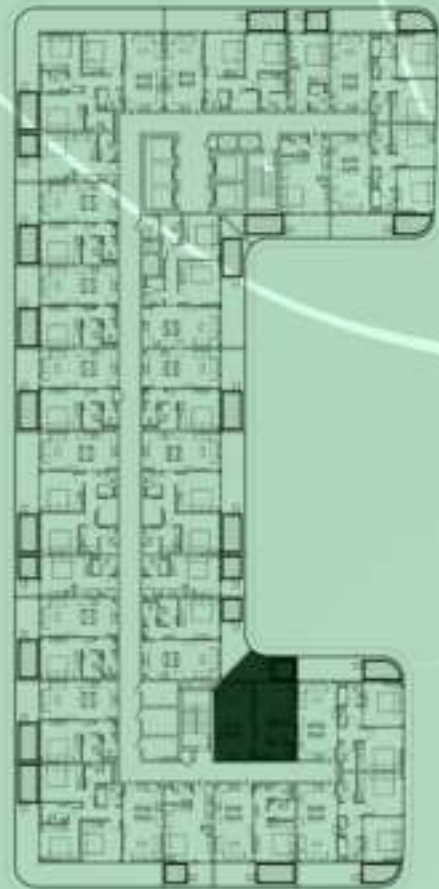

SAMANA *Ivy Gardens*

KEYPLAN 5TH FLOOR

1 BEDROOM WITH POOL
520

NET AREA
702.02 Sqf