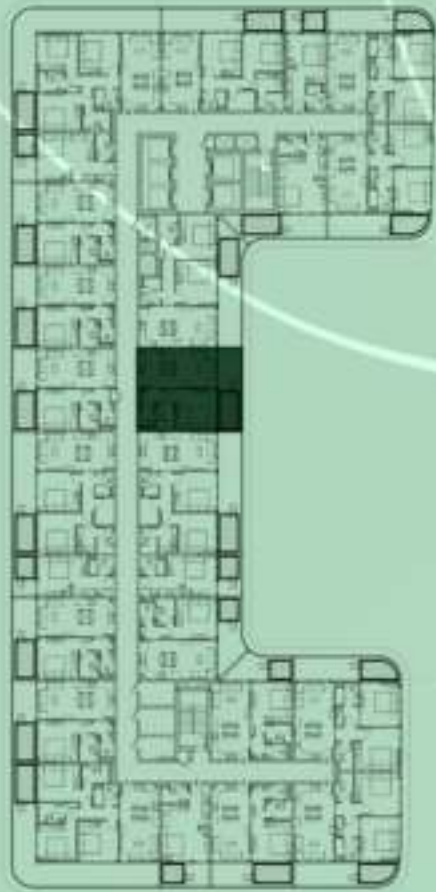

KEYPLAN 3RD FLOOR

STUDIO WITH POOL
322

NET AREA
376.20 Sqf

KEYPLAN 3RD FLOOR

2 BERDOOM WITH POOL
323

NET AREA
1093.83 Sqf

SAMANA *Ivy Gardens*

KEYPLAN 3RD FLOOR