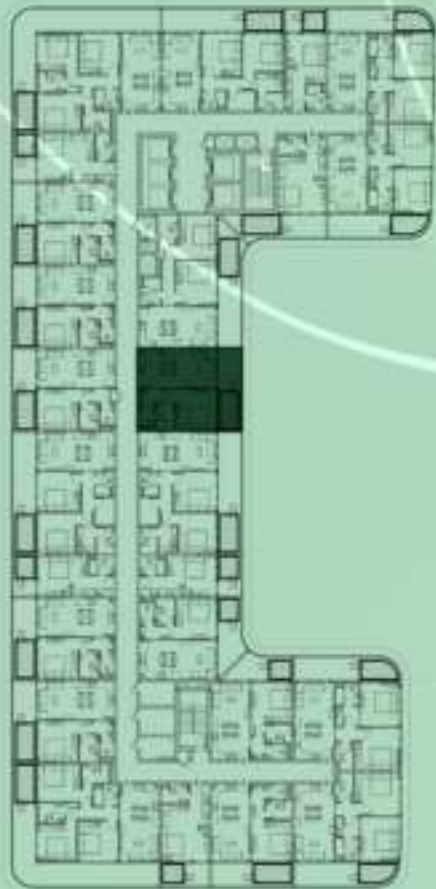

SAMANA *Ivy Gardens*

KEYPLAN 8TH FLOOR

2 BERDOOM WITH POOL
823

NET AREA
1093.83 Sqf

SAMANA *Ivy Gardens*

KEYPLAN 8TH FLOOR

1 BEDROOM WITH POOL
824

NET AREA
728.93 Sqf