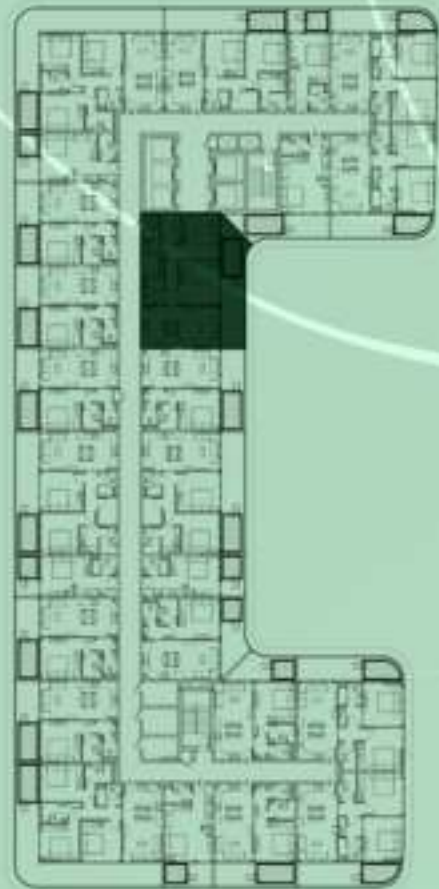

2 BERDOOM WITH POOL
1023

NET AREA
1093.83 Sqf

SAMANA *Ivy Gardens*

KEYPLAN 10TH FLOOR

1 BEDROOM WITH POOL
1024

NET AREA
728.93 Sqf

SAMANA
Ivy Gardens

KEYPLAN 10TH FLOOR