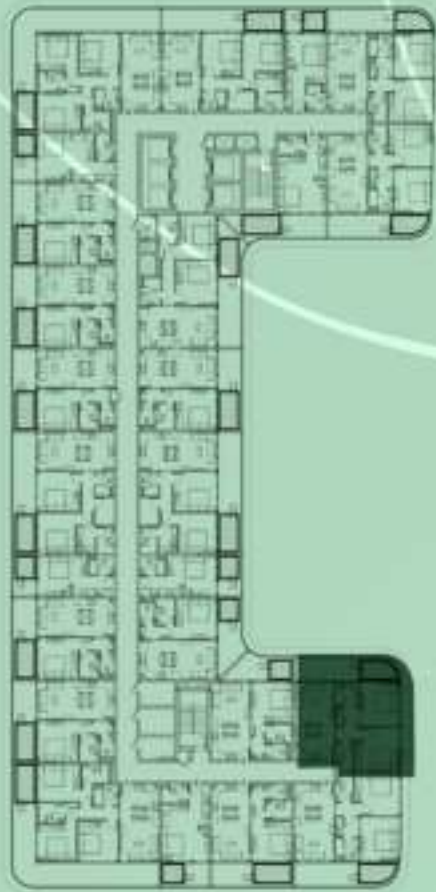

1 BEDROOM WITH POOL
1017

NET AREA
1000.94 Sqf

SAMANA
Ivy Gardens

KEYPLAN 10TH FLOOR

2 BERDOOM WITH POOL
1018

NET AREA
977.58 Sqf

SAMANA
DEVELOPERS

KEYPLAN 10TH FLOOR