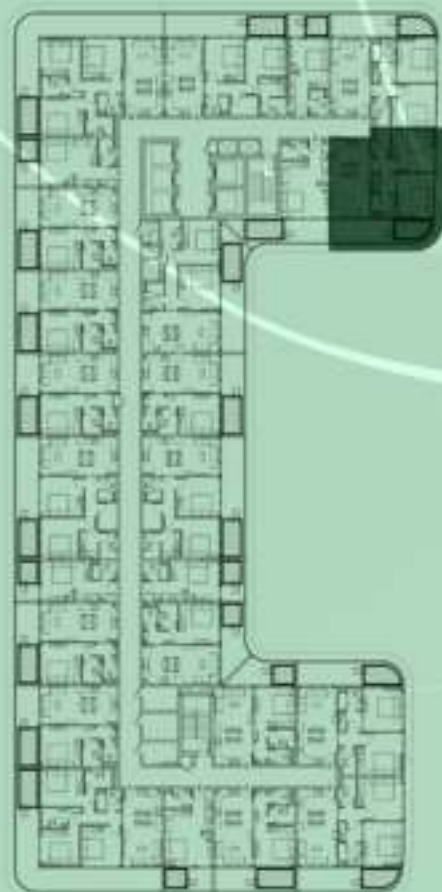

2 BERDOOM WITH POOL
1125

NET AREA
1068.64 Sqf

SAMANA
DEVELOPERS

KEYPLAN 12TH FLOOR

STUDIO WITH POOL
1201

NET AREA
559.40 Sqf

SAMANA
Ivy Gardens

KEYPLAN 12TH FLOOR