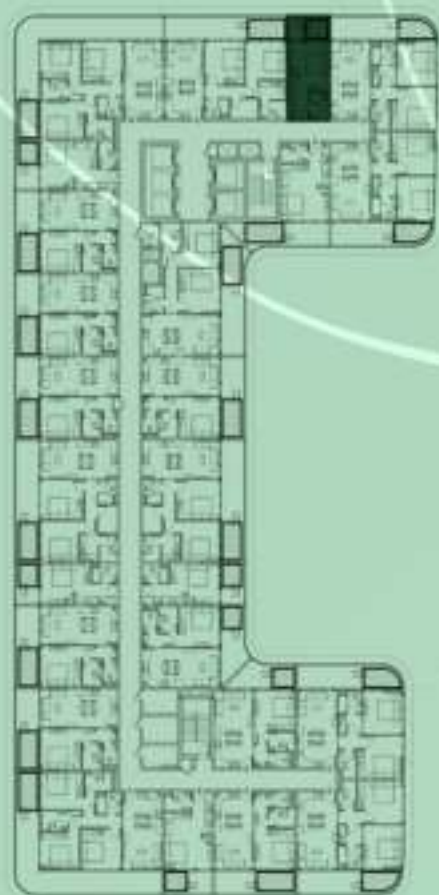

SAMANA
Ivy Gardens

KEYPLAN 7TH FLOOR

STUDIO WITH POOL
704

NET AREA
373.94Sqf