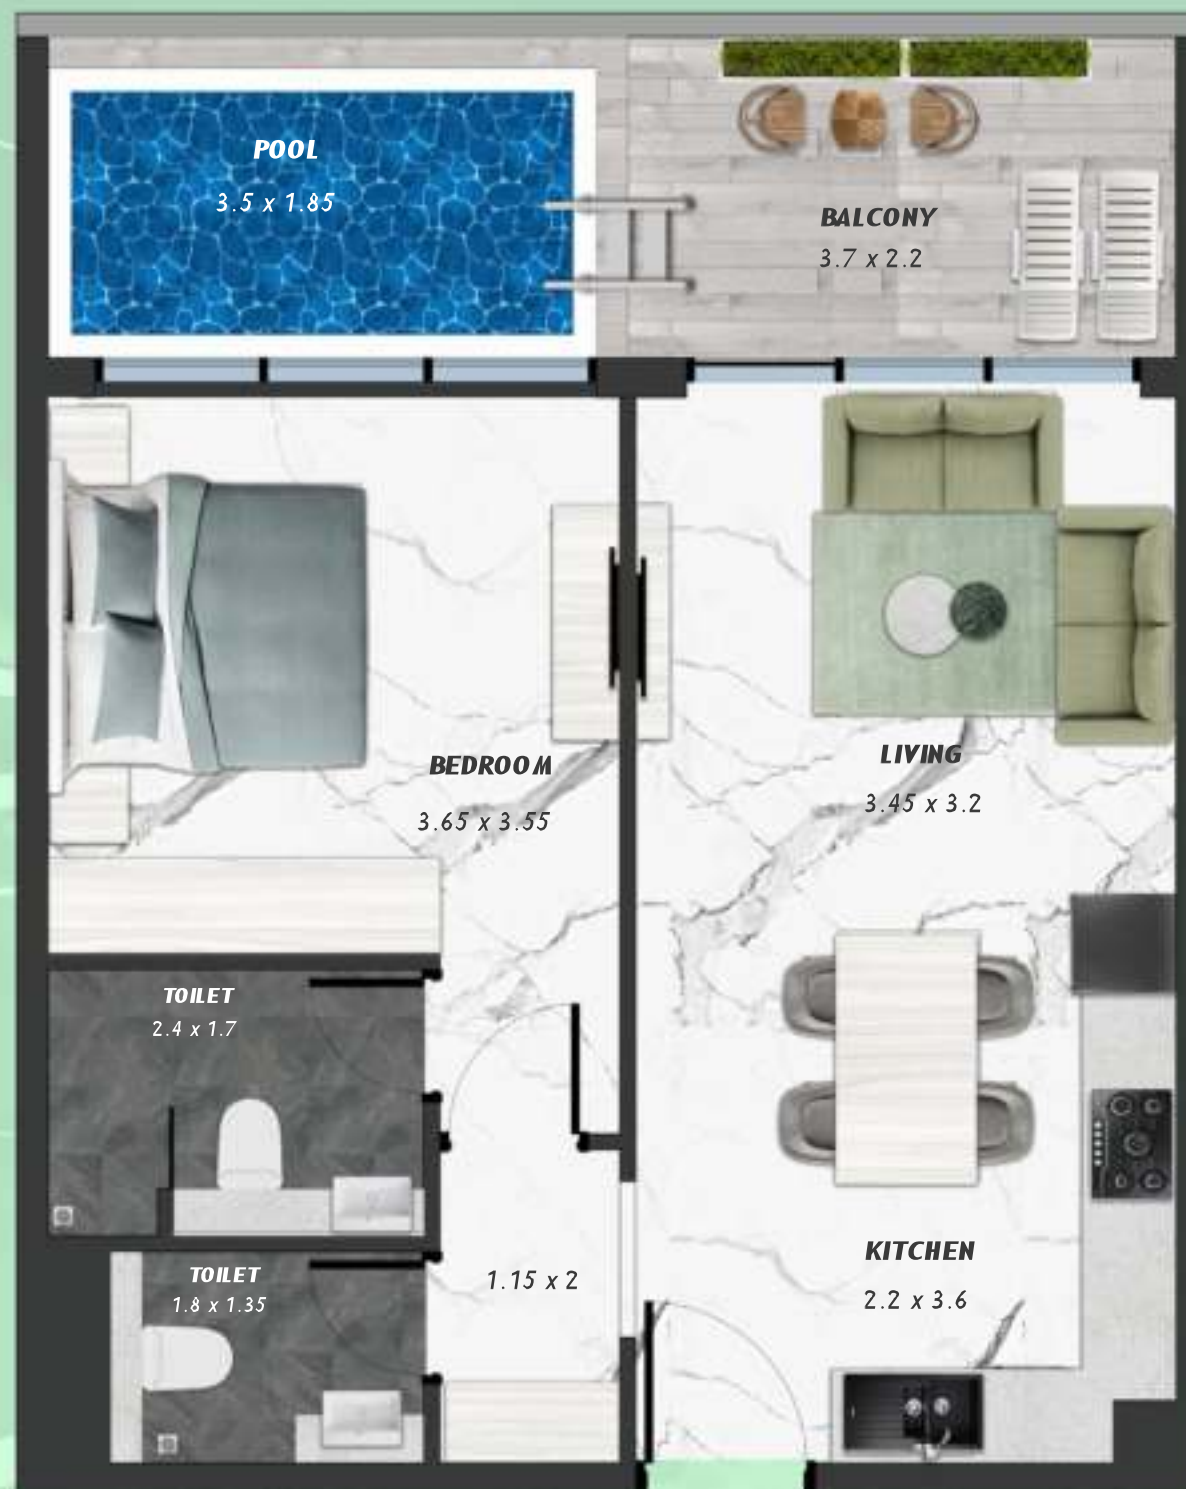

NET AREA
445.30 Sqf

SAMANA
Ivy Gardens

KEYPLAN 7TH FLOOR

1 BEDROOM WITH POOL
708

NET AREA
731.84 Sqf

SAMANA Ivy Gardens

KEYPLAN 7TH FLOOR

1 BEDROOM WITH POOL
709