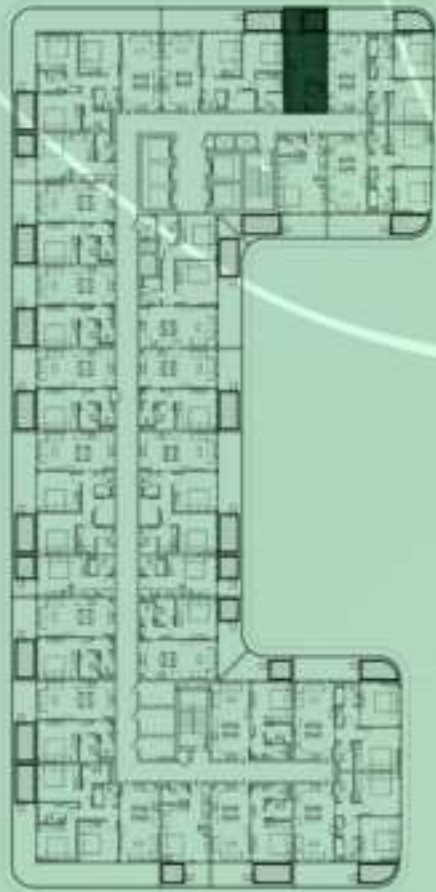

2 BERDOOM WITH POOL
603

NET AREA
997.81 Sqf

SAMANA
Ivy Gardens

KEYPLAN 6TH FLOOR

STUDIO WITH POOL
604

NET AREA
373.94Sqf

SAMANA Ivy Gardens

KEYPLAN 6TH FLOOR