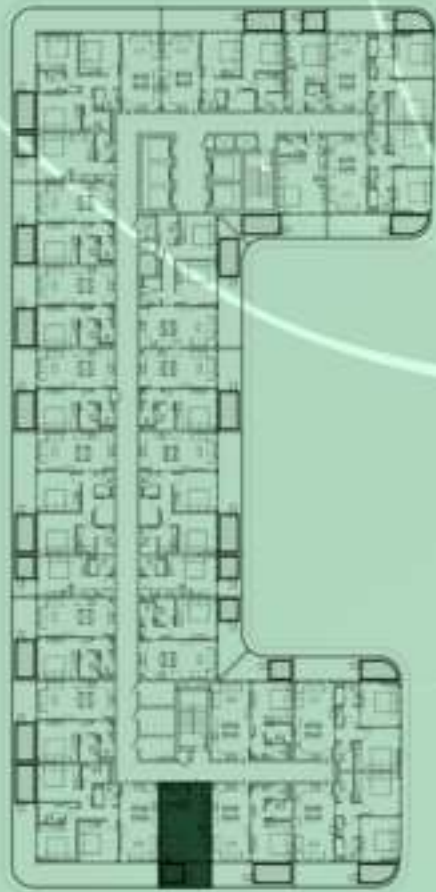

KEYPLAN 2ND FLOOR

3 BERDOOM WITH POOL
215

NET AREA
1475.95 Sqf

SAMANA
DEVELOPERS

SAMANA *Ivy Gardens*

KEYPLAN 2ND FLOOR

STUDIO WITH POOL
216

NET AREA
445.30 Sqf