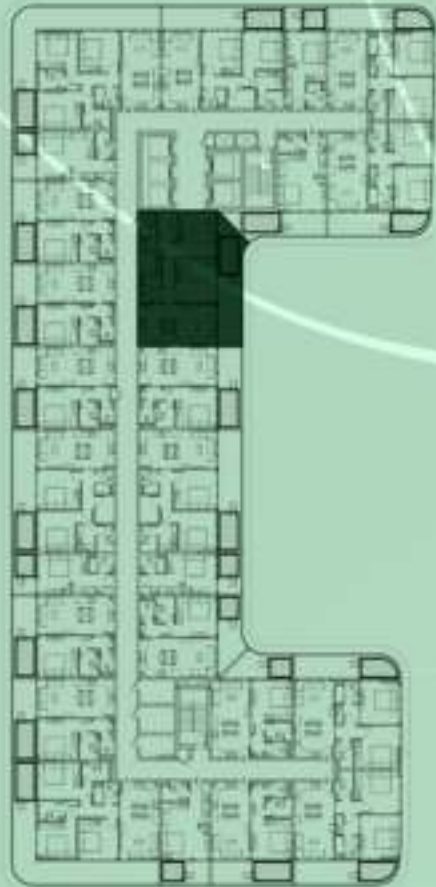

SAMANA Ivy Gardens

KEYPLAN 8TH FLOOR

2 BERDOOM WITH POOL
825

NET AREA
1068.64 Sqf

SAMANA
DEVELOPERS