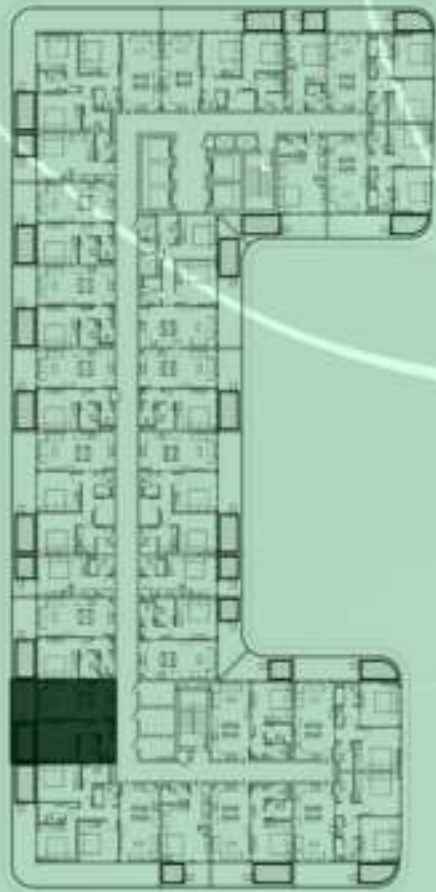

NET AREA
376.20 Sqf

SAMANA *Ivy Gardens*

KEYPLAN 9TH FLOOR

1 BEDROOM WITH POOL
913

NET AREA
729.58 Sqf

SAMANA *Ivy Gardens*

KEYPLAN 9TH FLOOR

1 BEDROOM WITH POOL
914