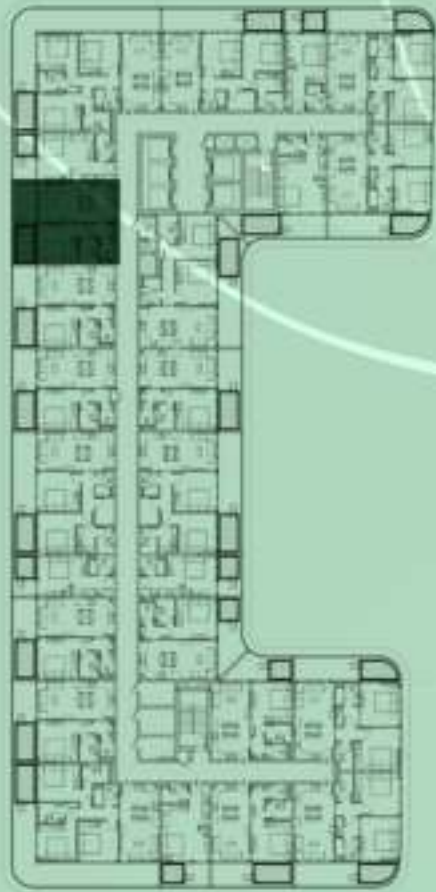

NET AREA
1489.08 Sqf

SAMANA
Ivy Gardens

KEYPLAN 12TH FLOOR

STUDIO WITH POOL
1207

NET AREA
445.30 Sqf

SAMANA
Ivy Gardens

KEYPLAN 12TH FLOOR

1 BEDROOM WITH POOL
1208