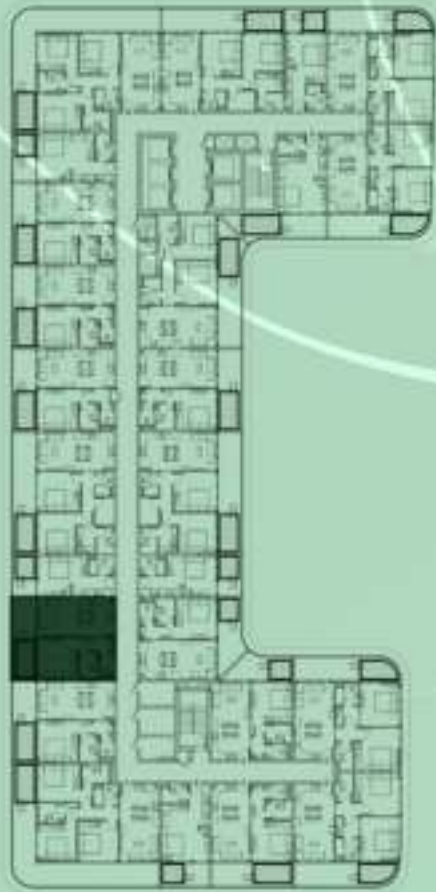

NET AREA
1094.80 Sqf

SAMANA
Ivy Gardens

KEYPLAN 14TH FLOOR

STUDIO WITH POOL
1412

NET AREA
376.20 Sqf

SAMANA *Ivy Gardens*

KEYPLAN 14TH FLOOR

1 BEDROOM WITH POOL
1413