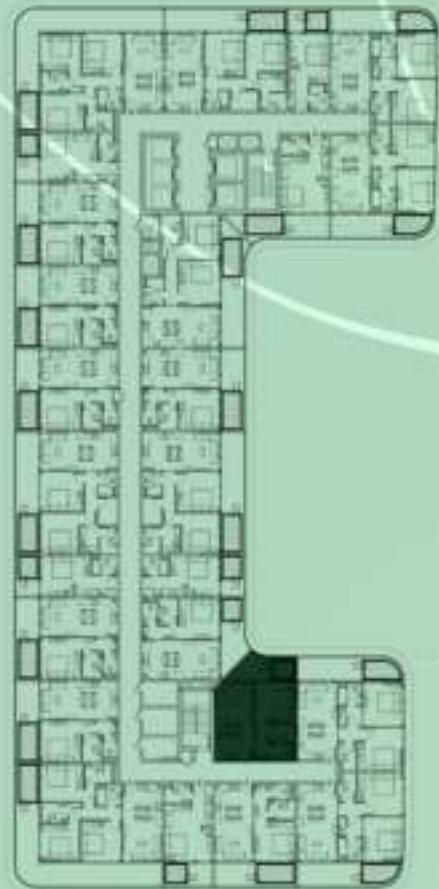

SAMANA *Ivy Gardens*

KEYPLAN 13TH FLOOR

1 BEDROOM WITH POOL
1320

NET AREA
702.02 Sqf