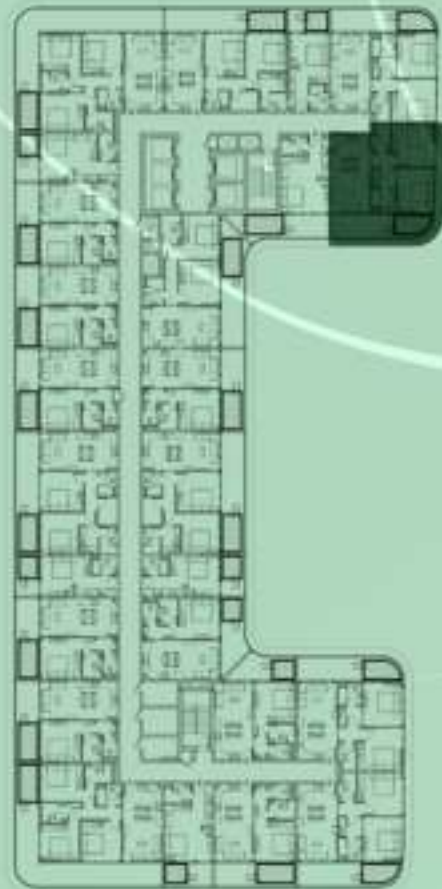

2 BERDOOM WITH POOL
1025

NET AREA
1068.64 Sqf

SAMANA
DEVELOPERS

KEYPLAN 11TH FLOOR

STUDIO WITH POOL
1101

NET AREA
559.40 Sqf

SAMANA
Ivy Gardens

KEYPLAN 11 TH FLOOR