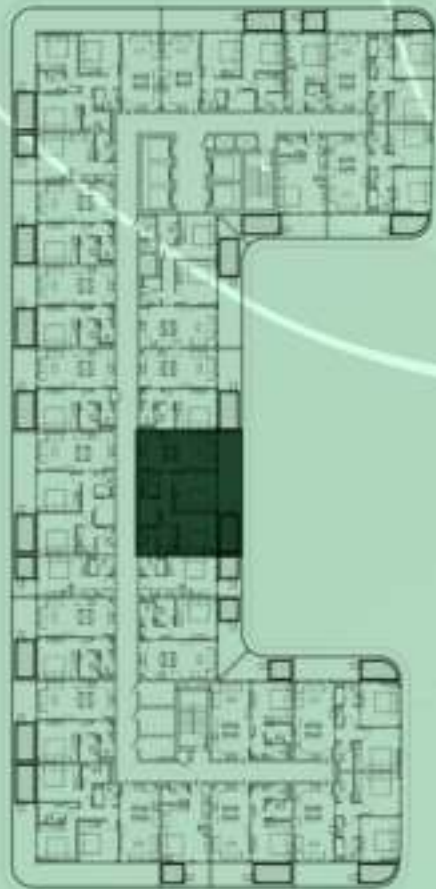

STUDIO WITH POOL
722

NET AREA
376.20 Sqf

SAMANA *Ivy Gardens*

KEYPLAN 7TH FLOOR

2 BERDOOM WITH POOL
723

NET AREA
1093.83 Sqf

SAMANA *Ivy Gardens*

KEYPLAN 7TH FLOOR