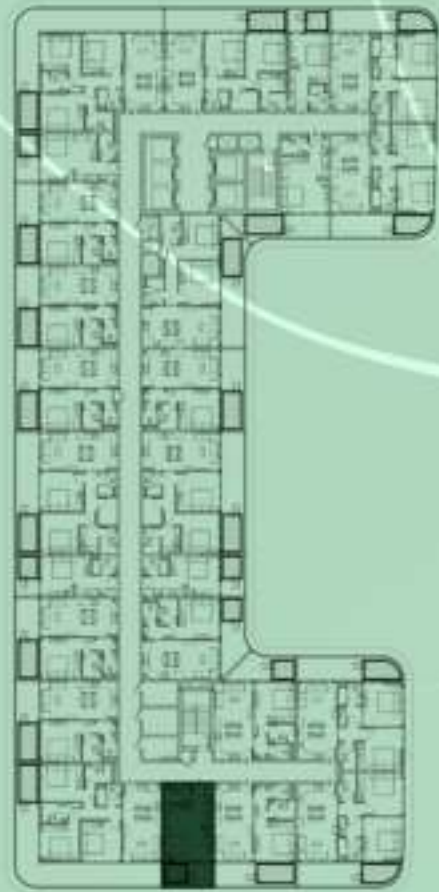

KEYPLAN 10TH FLOOR

3 BERDOOM WITH POOL
1015

NET AREA
1475.95 Sqf

SAMANA *Ivy Gardens*

KEYPLAN 10TH FLOOR

STUDIO WITH POOL
1016

NET AREA
445.30 Sqf

KEYPLAN 10TH FLOOR