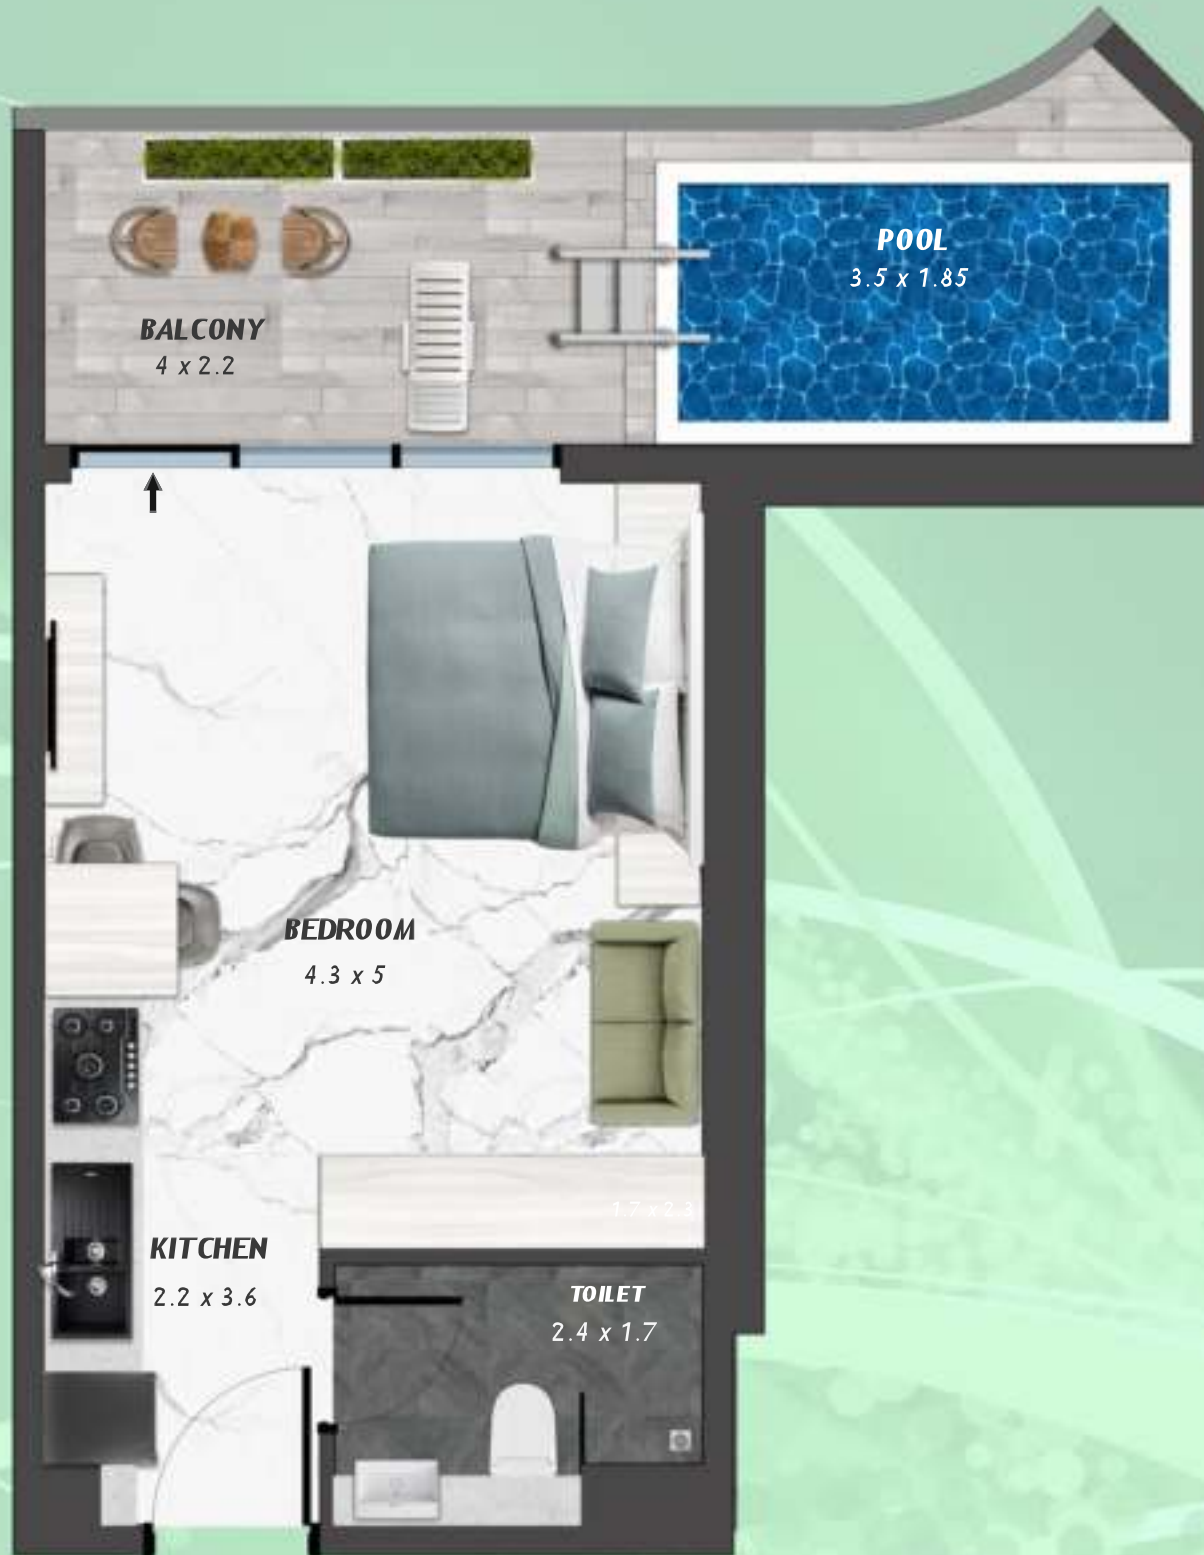

SAMANA Ivy Gardens

KEYPLAN 8TH FLOOR

2 BERDOOM WITH POOL
825

NET AREA
1068.64 Sqf

SAMANA
DEVELOPERS

KEYPLAN 9TH FLOOR

STUDIO WITH POOL
901

NET AREA
559.40 Sqf