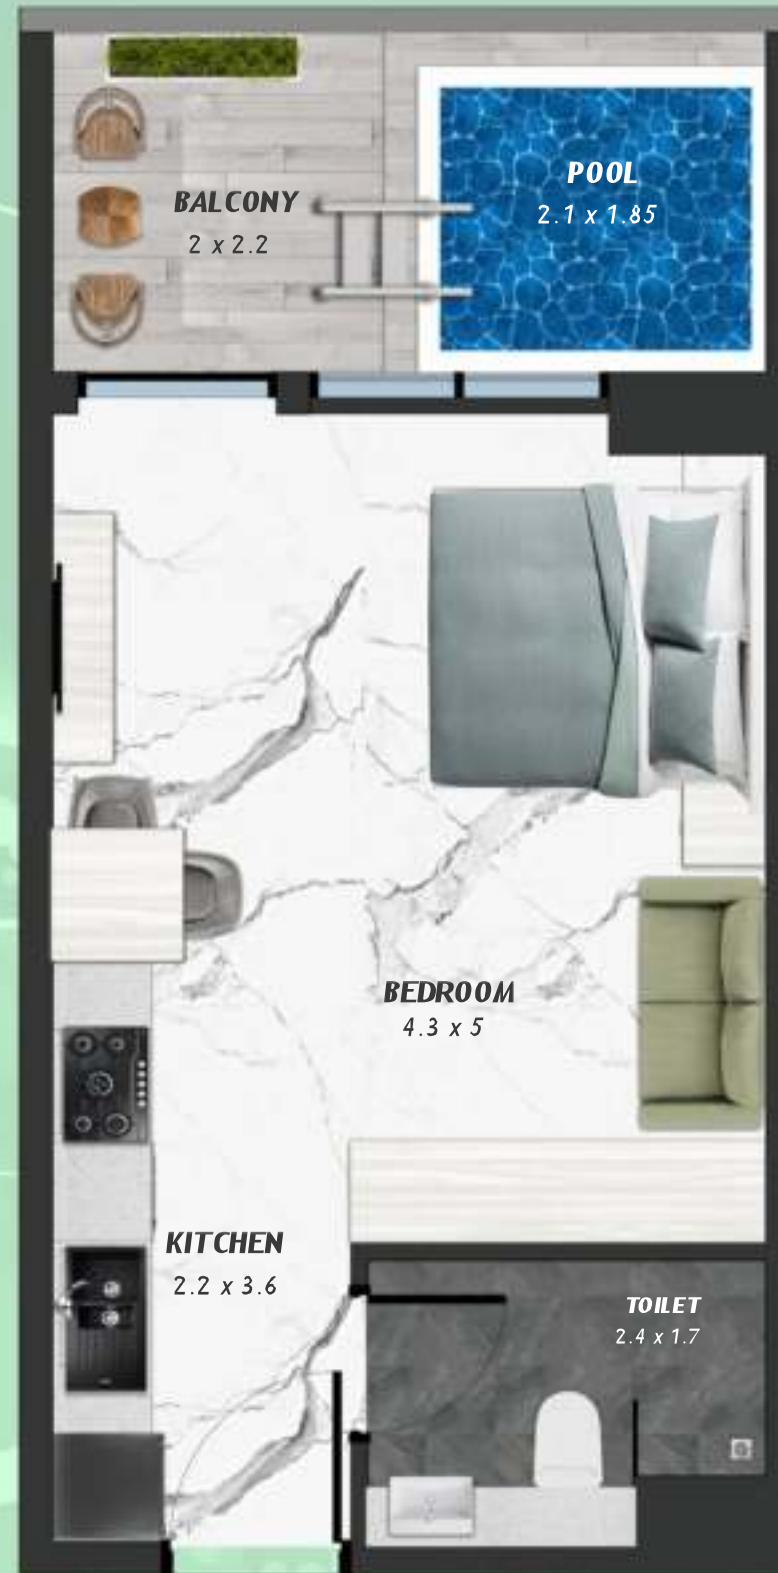

SAMANA
Ivy Gardens

KEYPLAN 3RD FLOOR

STUDIO WITH POOL
307

NET AREA
445.30 Sqf