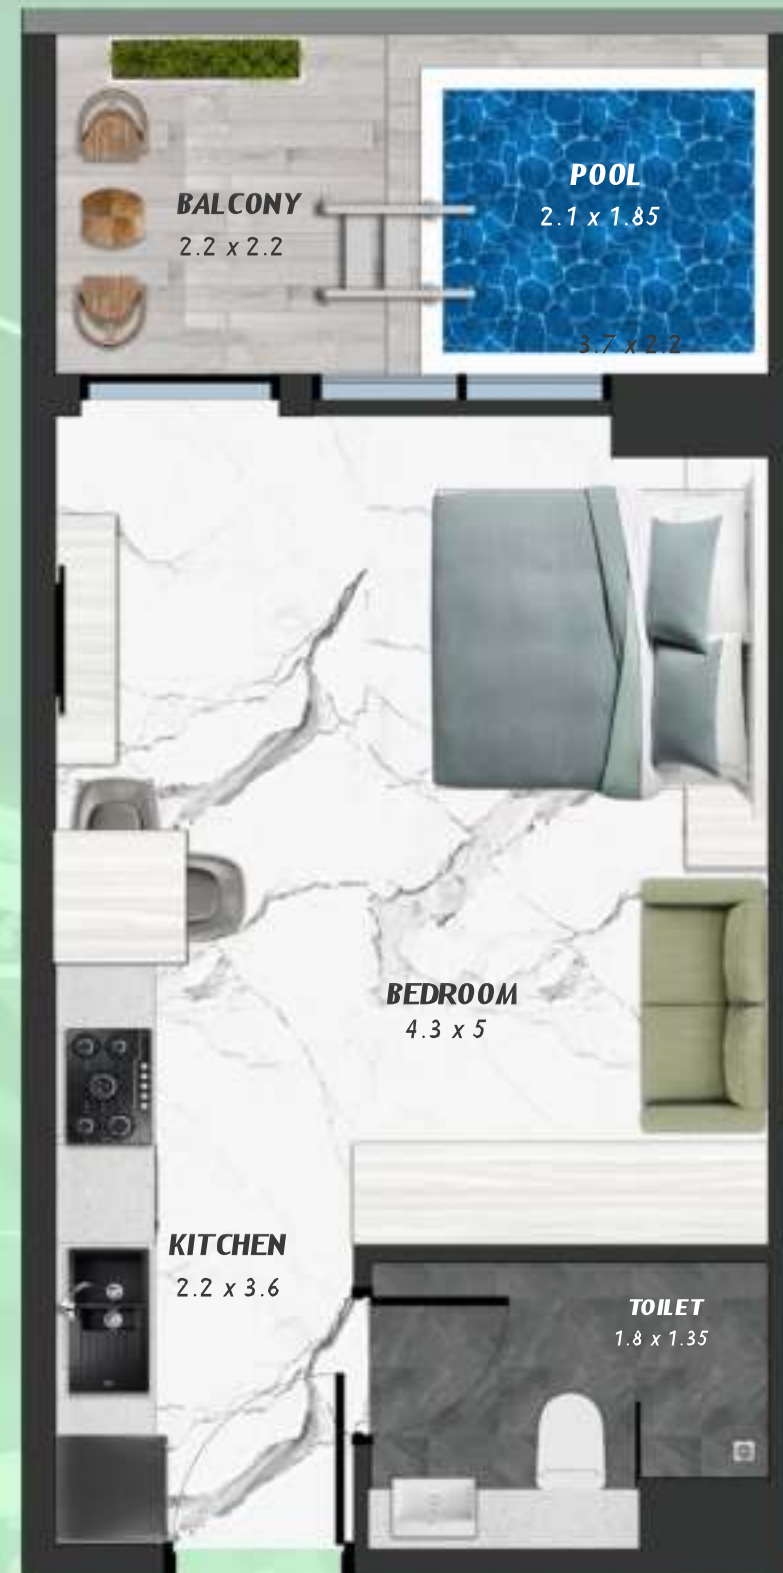

SAMANA *Ivy Gardens*

KEYPLAN 6TH FLOOR

STUDIO WITH POOL
616

NET AREA
445.30 Sqf

KEYPLAN 6TH FLOOR

1 BEDROOM WITH POOL
617

NET AREA
1000.94 Sqf

SAMANA
Ivy Gardens