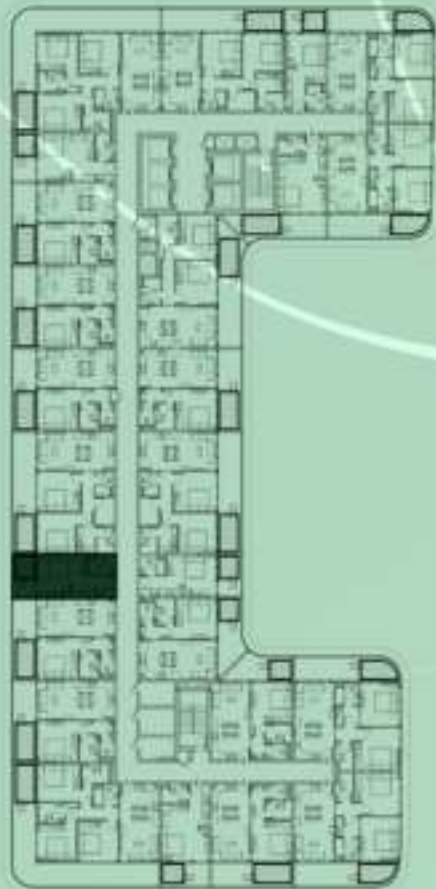

KEYPLAN 2ND FLOOR

2 BERDOOM WITH POOL
211

NET AREA
1094.80 Sqf

SAMANA
Ivy Gardens

KEYPLAN 2ND FLOOR

STUDIO WITH POOL
212

NET AREA
376.20 Sqf

SAMANA Ivy Gardens