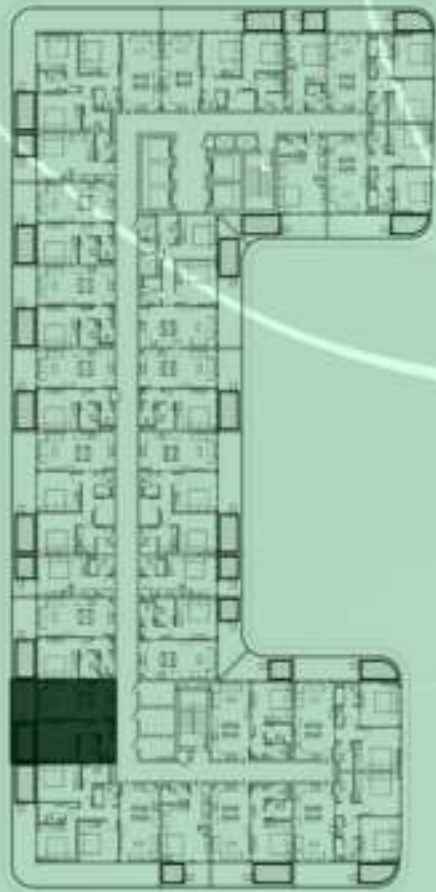

SAMANA *Ivy Gardens*

KEYPLAN 6TH FLOOR

1 BEDROOM WITH POOL
614

NET AREA
731.84 Sqf