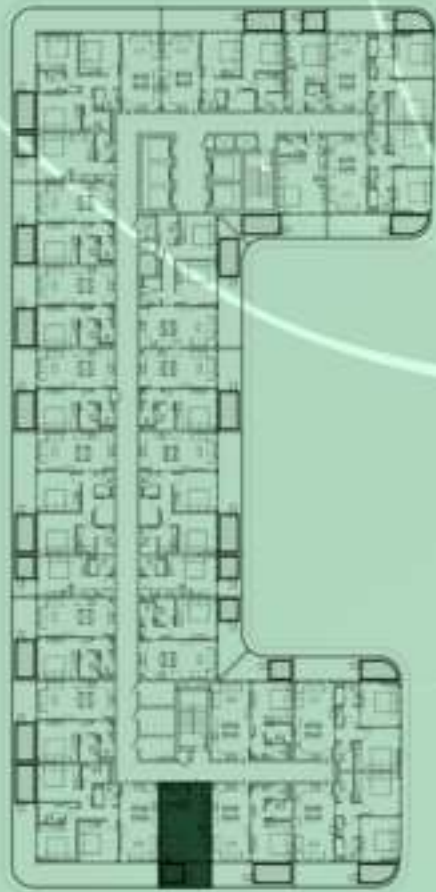

3 BERDOOM WITH POOL
515

NET AREA
1475.95 Sqf

SAMANA *Ivy Gardens*

KEYPLAN 5TH FLOOR

STUDIO WITH POOL
516

NET AREA
445.30 Sqf

KEYPLAN 5TH FLOOR

1 BEDROOM WITH POOL
517