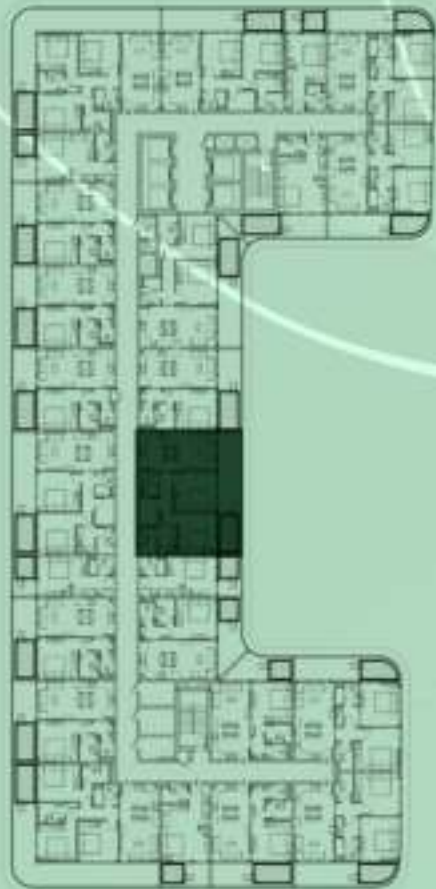

1 BEDROOM WITH POOL
921

NET AREA
711.06 Sqf

SAMANA
Ivy Gardens

KEYPLAN 9TH FLOOR

STUDIO WITH POOL
922

NET AREA
376.20 Sqf

SAMANA *Ivy Gardens*

KEYPLAN 9TH FLOOR