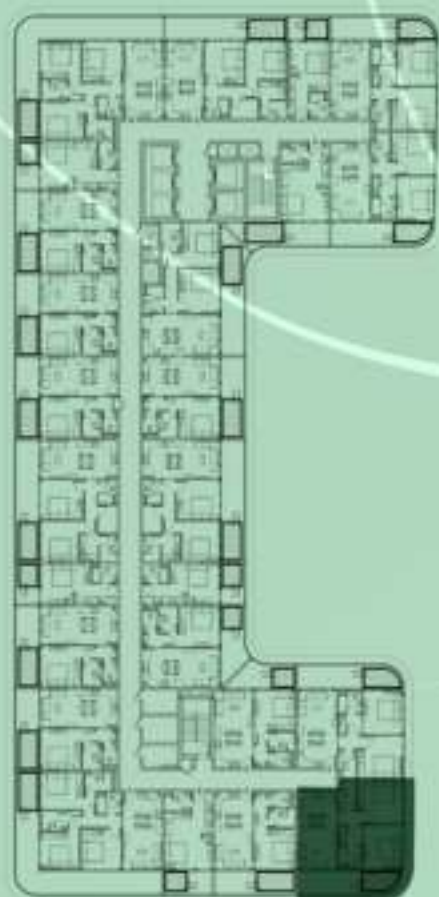

NET AREA
445.30 Sqf

KEYPLAN 11TH FLOOR

1 BEDROOM WITH POOL
1117

NET AREA
1000.94 Sqf

SAMANA
Ivy Gardens

KEYPLAN 11TH FLOOR

2 BERDOOM WITH POOL
1118

NET AREA
977.58 Sqf