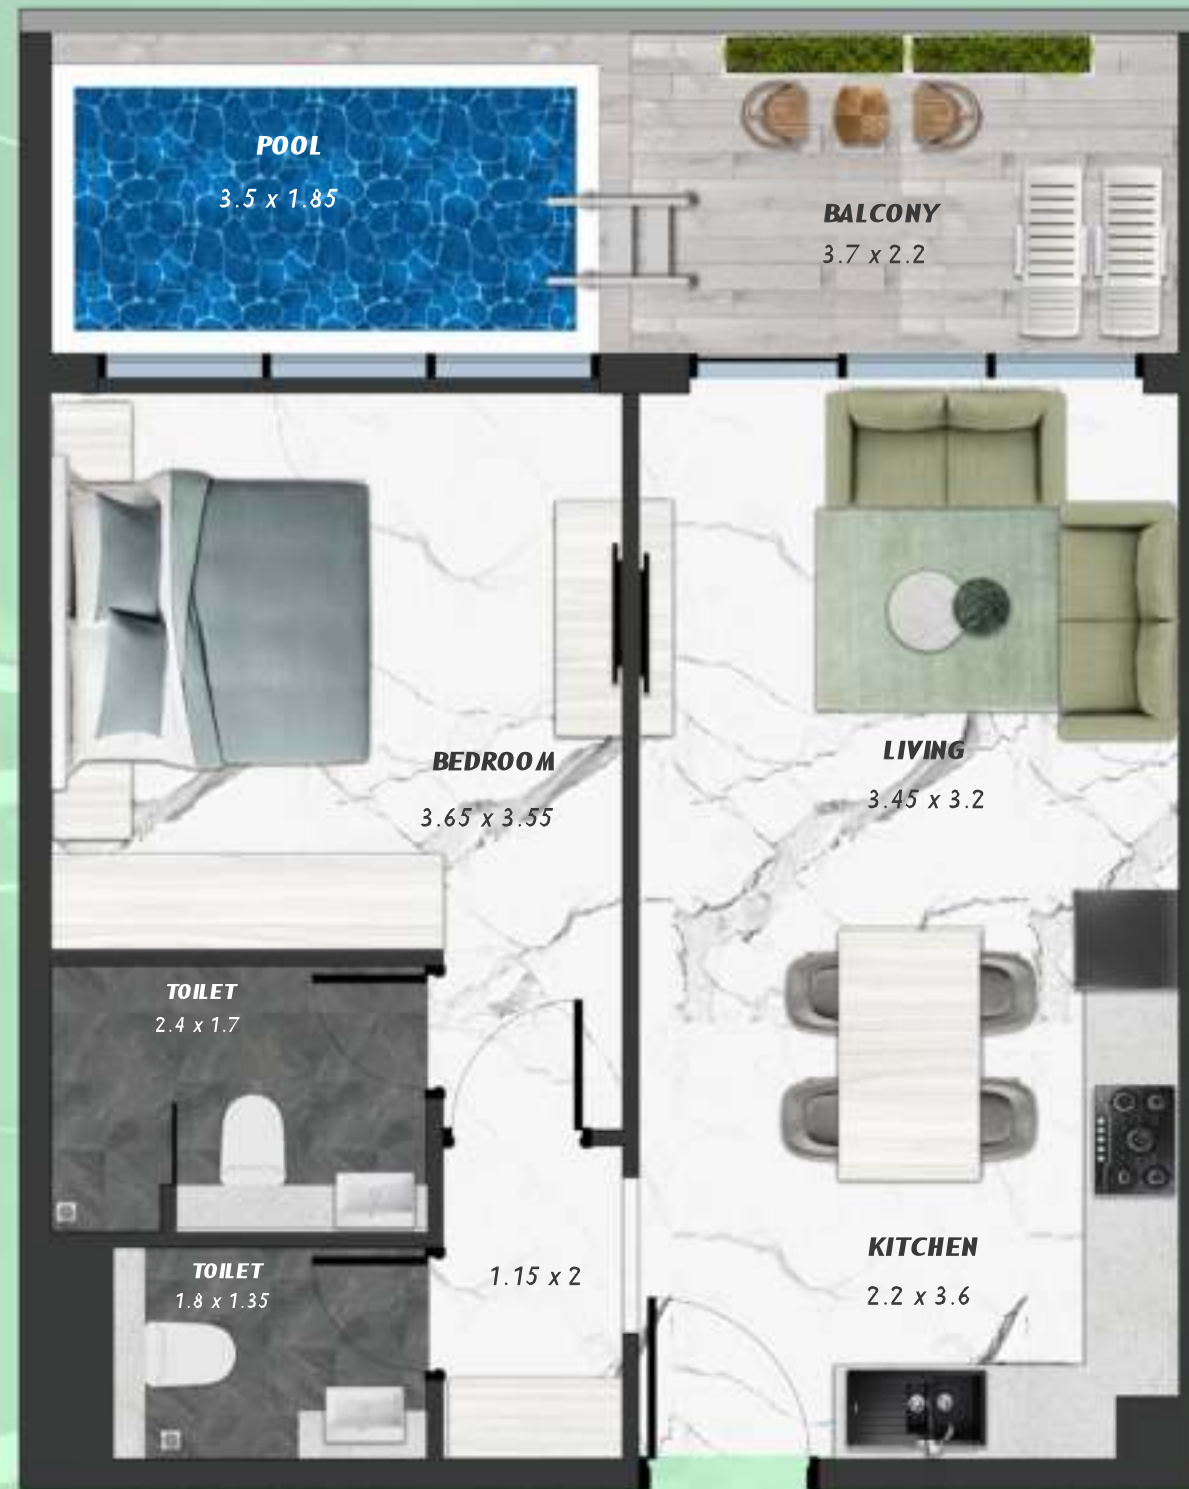

SAMANA Ivy Gardens

KEYPLAN 7TH FLOOR

1 BEDROOM WITH POOL
709

NET AREA
731.84 Sqf