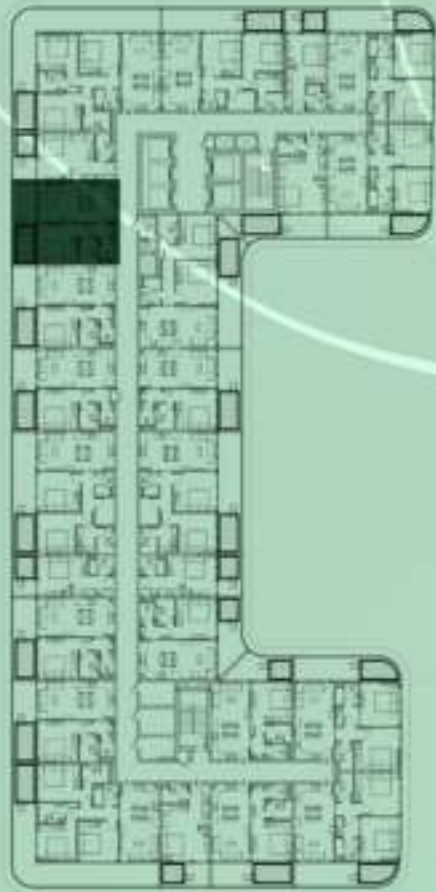

SAMANA *Ivy Gardens*

KEYPLAN 6TH FLOOR

1 BEDROOM WITH POOL
608

NET AREA
731.84 Sqf