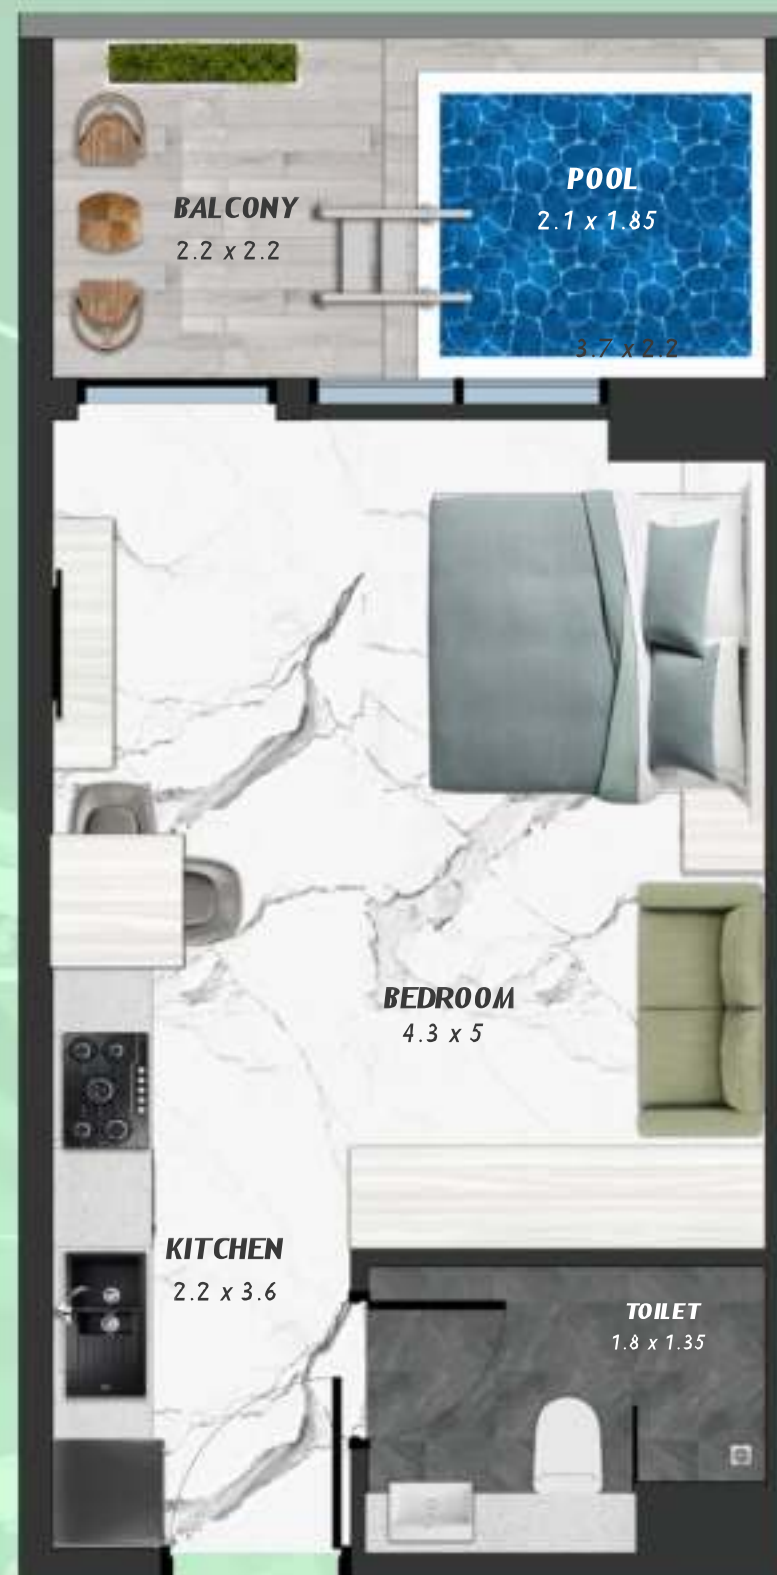

3 BERDOOM WITH POOL
815

NET AREA
1475.95 Sqf

SAMANA *Ivy Gardens*

KEYPLAN 8TH FLOOR

STUDIO WITH POOL
816

NET AREA
445.30 Sqf

SAMANA
DEVELOPERS

KEYPLAN 8TH FLOOR