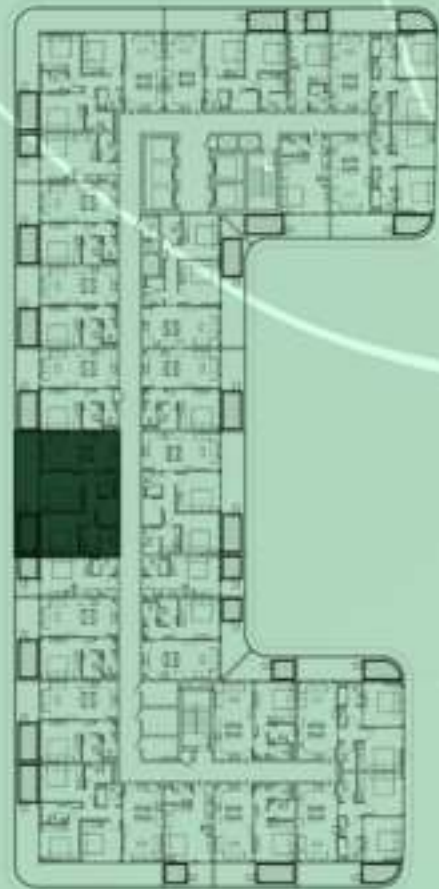

KEYPLAN 10TH FLOOR

2 BERDOOM WITH POOL
1011

NET AREA
1094.80 Sqf