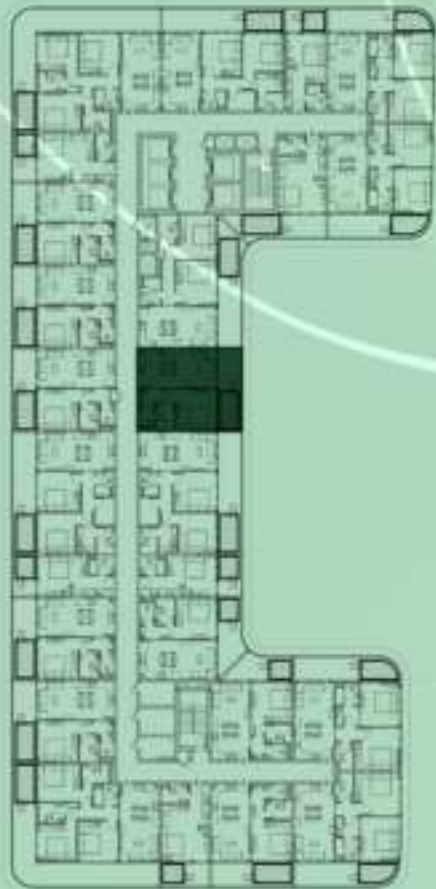

2 BERDOOM WITH POOL
223

NET AREA
1093.83 Sqf

SAMANA
Ivy Gardens

KEYPLAN 2ND FLOOR

1 BEDROOM WITH POOL
224

NET AREA
728.93 Sqf

SAMANA *Ivy Gardens*

KEYPLAN 2ND FLOOR