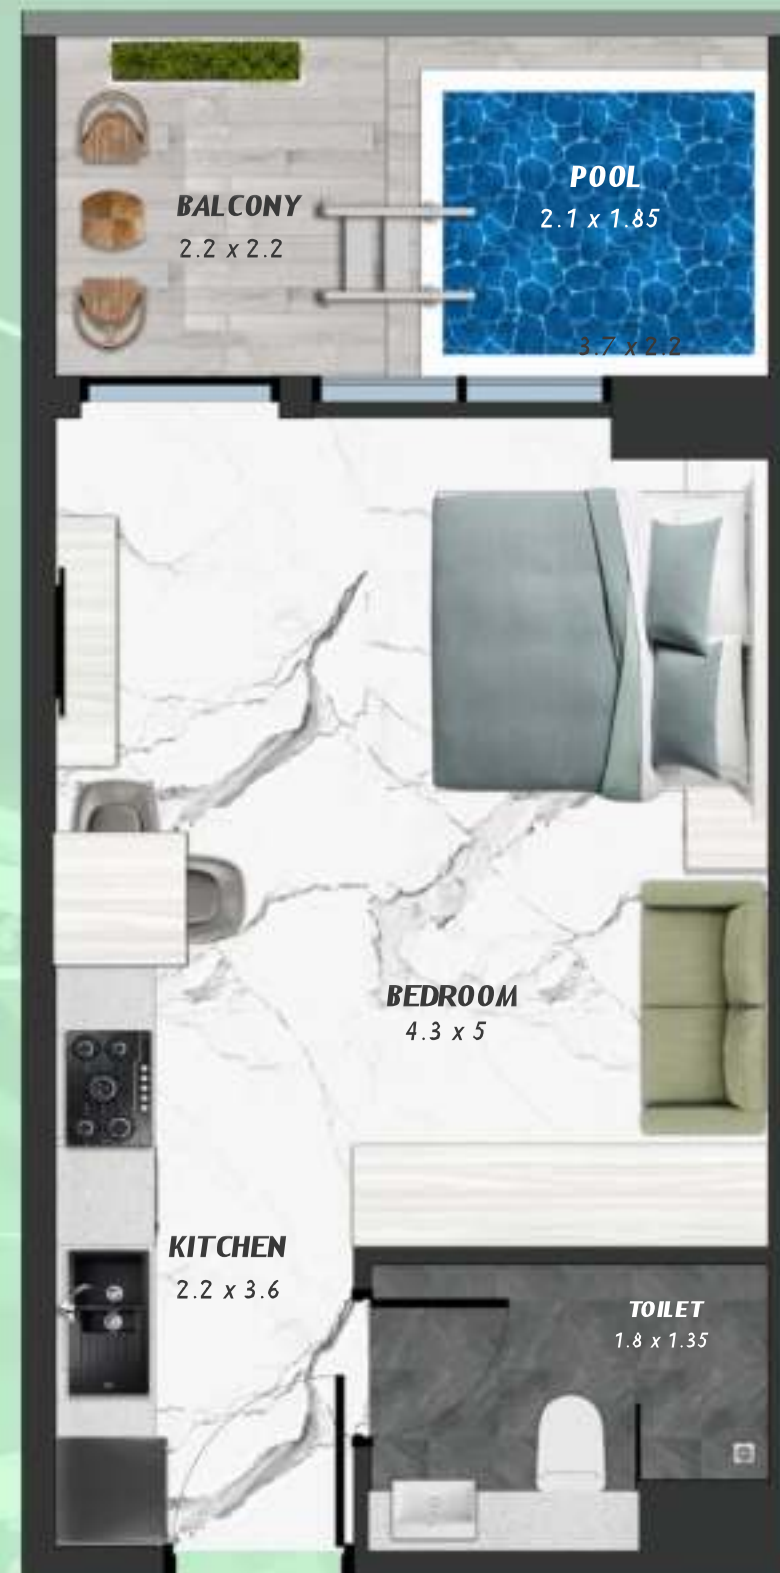

NET AREA
731.84 Sqf

KEYPLAN 9TH FLOOR

3 BERDOOM WITH POOL
915

NET AREA
1475.95 Sqf

SAMANA *Ivy Gardens*

KEYPLAN 9TH FLOOR

STUDIO WITH POOL
916

NET AREA
445.30 Sqf