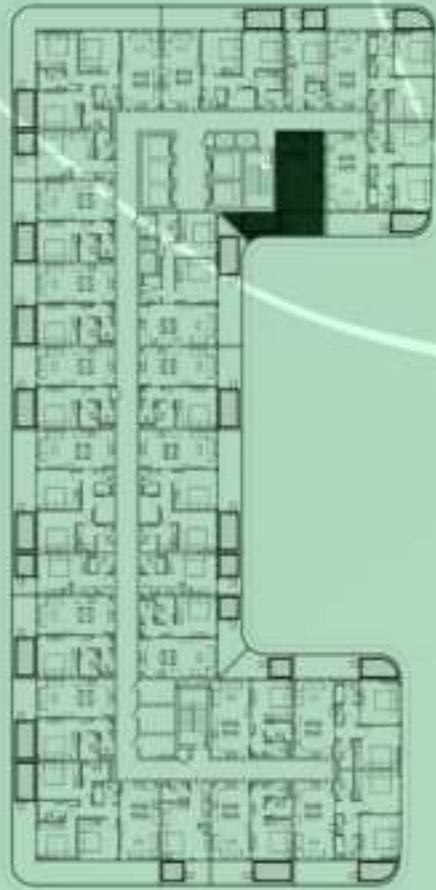

1 BEDROOM WITH POOL
324

NET AREA
728.93 Sqf

SAMANA Ivy Gardens

KEYPLAN 3RD FLOOR

2 BERDOOM WITH POOL
325

NET AREA
1068.64 Sqf

SAMANA
DEVELOPERS

KEYPLAN 4TH FLOOR