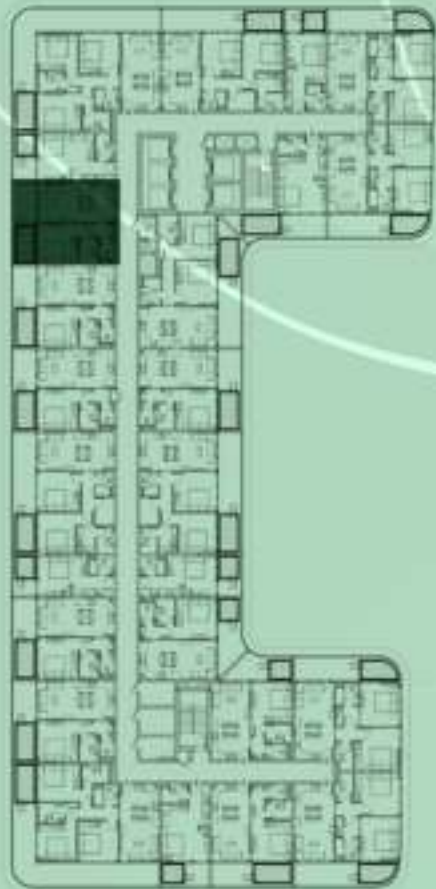

SAMANA Ivy Gardens

KEYPLAN 4TH FLOOR

1 BEDROOM WITH POOL
408

NET AREA
731.84 Sqf