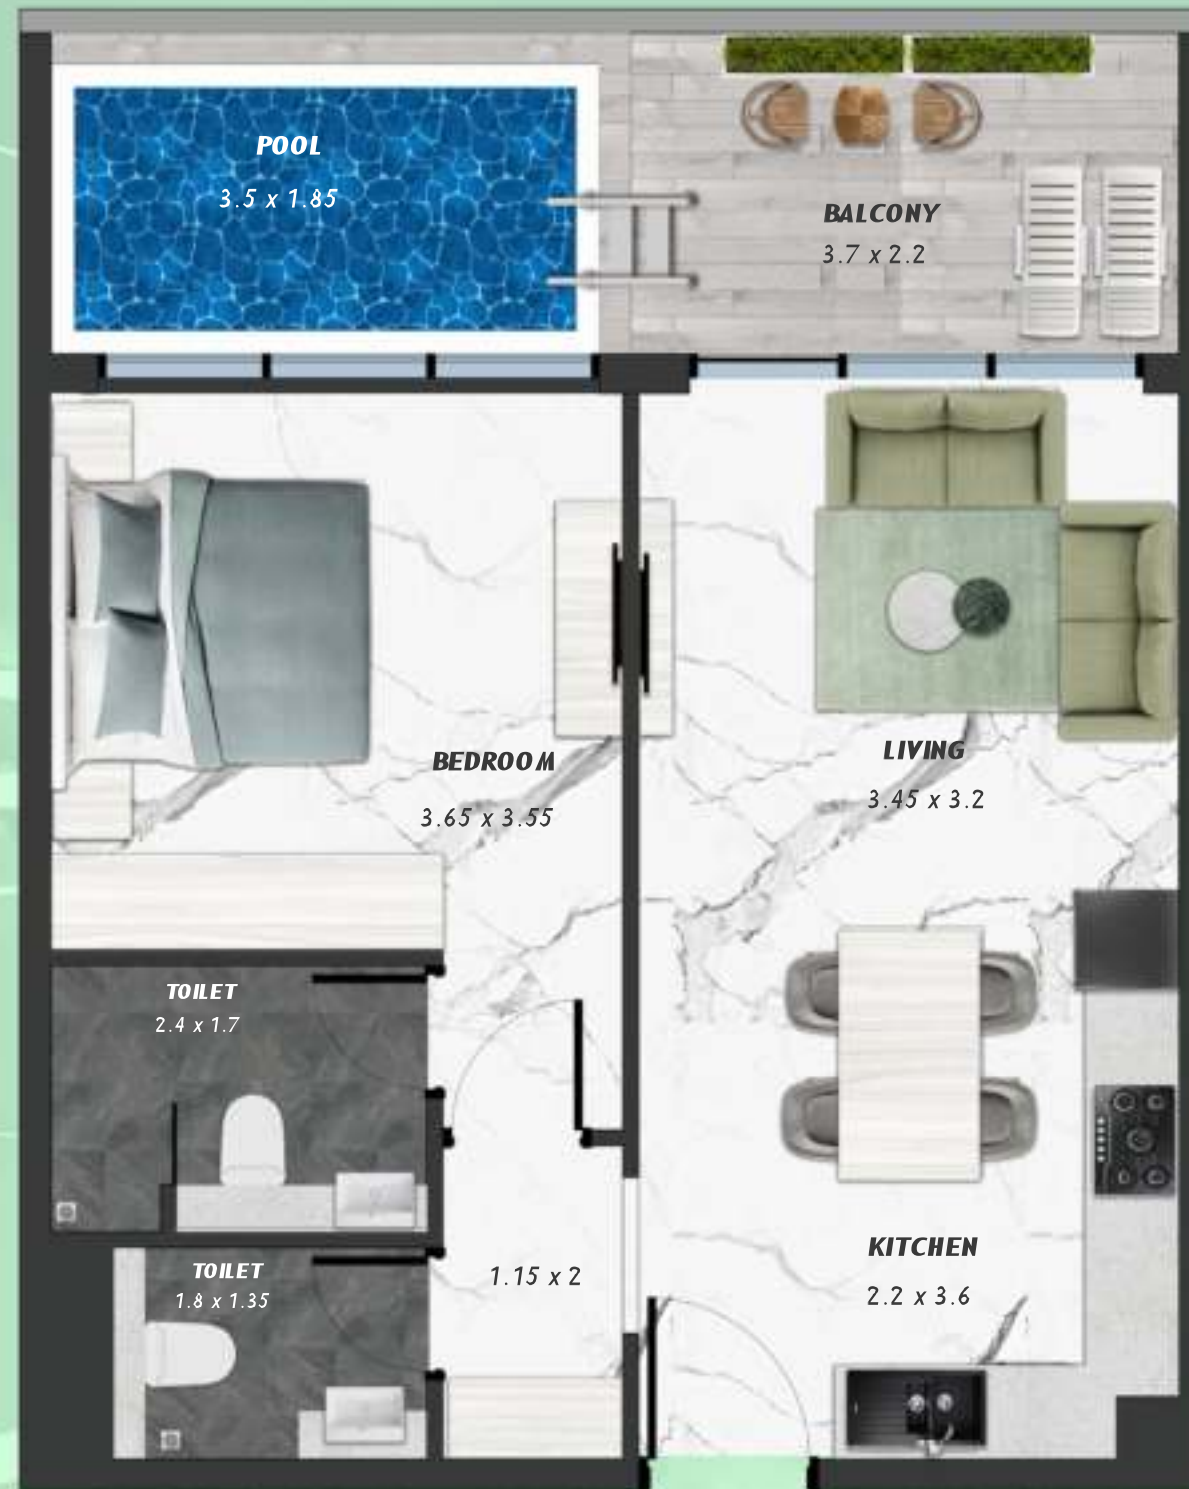

SAMANA *Ivy Gardens*

KEYPLAN 14TH FLOOR

1 BEDROOM WITH POOL
1413

NET AREA
729.58 Sqf