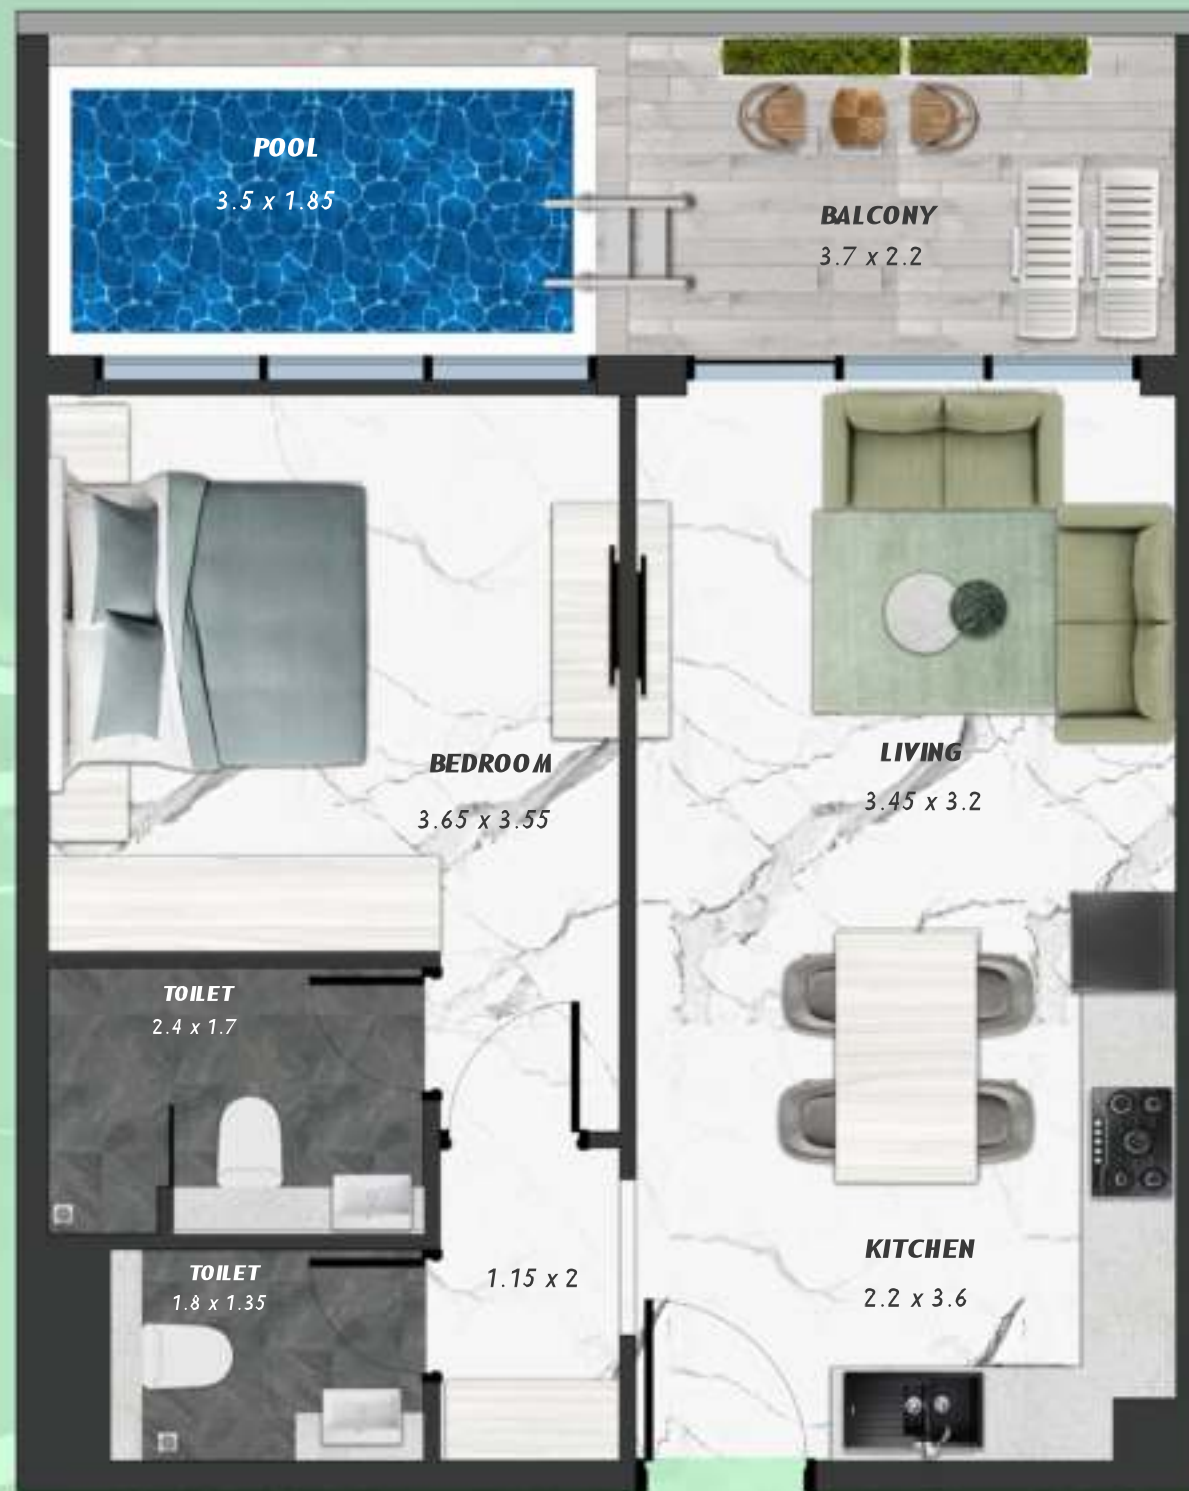

SAMANA
Ivy Gardens

KEYPLAN 5TH FLOOR

1 BEDROOM WITH POOL
509

NET AREA
731.84 Sqf

SAMANA
Ivy Gardens

KEYPLAN 5TH FLOOR

1 BEDROOM WITH POOL
510

NET AREA
725.06 Sqf