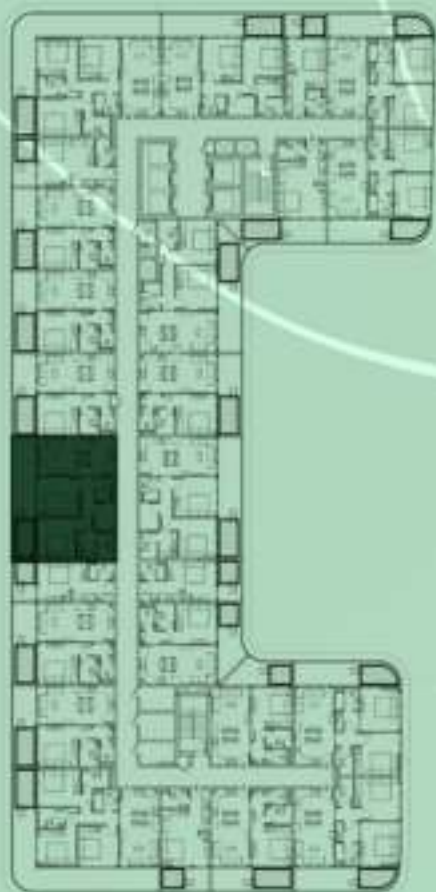

NET AREA
731.84 Sqf

SAMANA *Ivy Gardens*

KEYPLAN 7TH FLOOR

1 BEDROOM WITH POOL
710

NET AREA
725.06 Sqf

SAMANA
DEVELOPERS

KEYPLAN 7TH FLOOR

2 BERDOOM WITH POOL
711