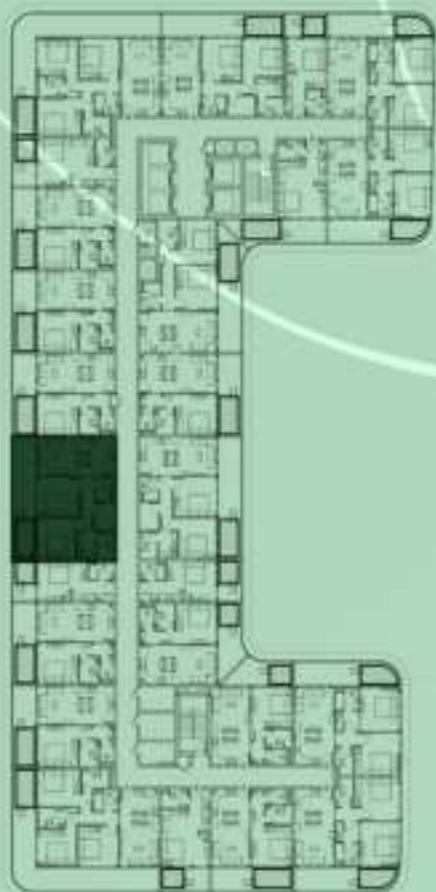

KEYPLAN 9TH FLOOR

2 BERDOOM WITH POOL
911

NET AREA
1094.80 Sqf