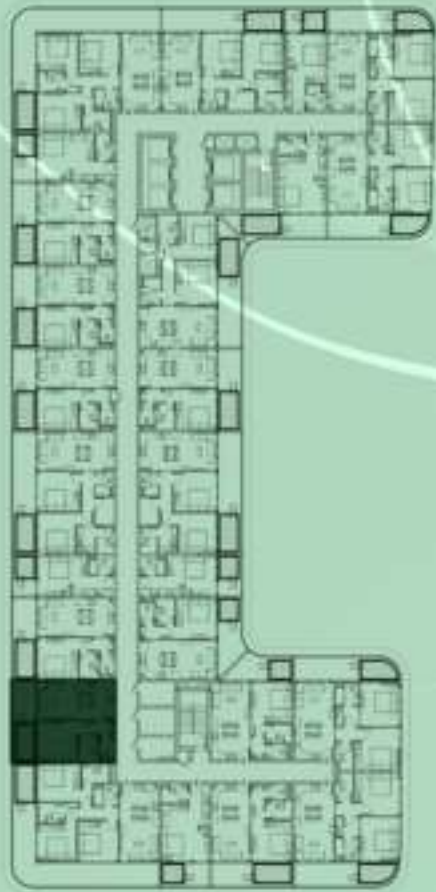

1 BEDROOM WITH POOL
313

NET AREA
729.58 Sqf

SAMANA *Ivy Gardens*

KEYPLAN 3RD FLOOR

1 BEDROOM WITH POOL
314

NET AREA
731.84 Sqf

KEYPLAN 3RD FLOOR

3 BERDOOM WITH POOL
315