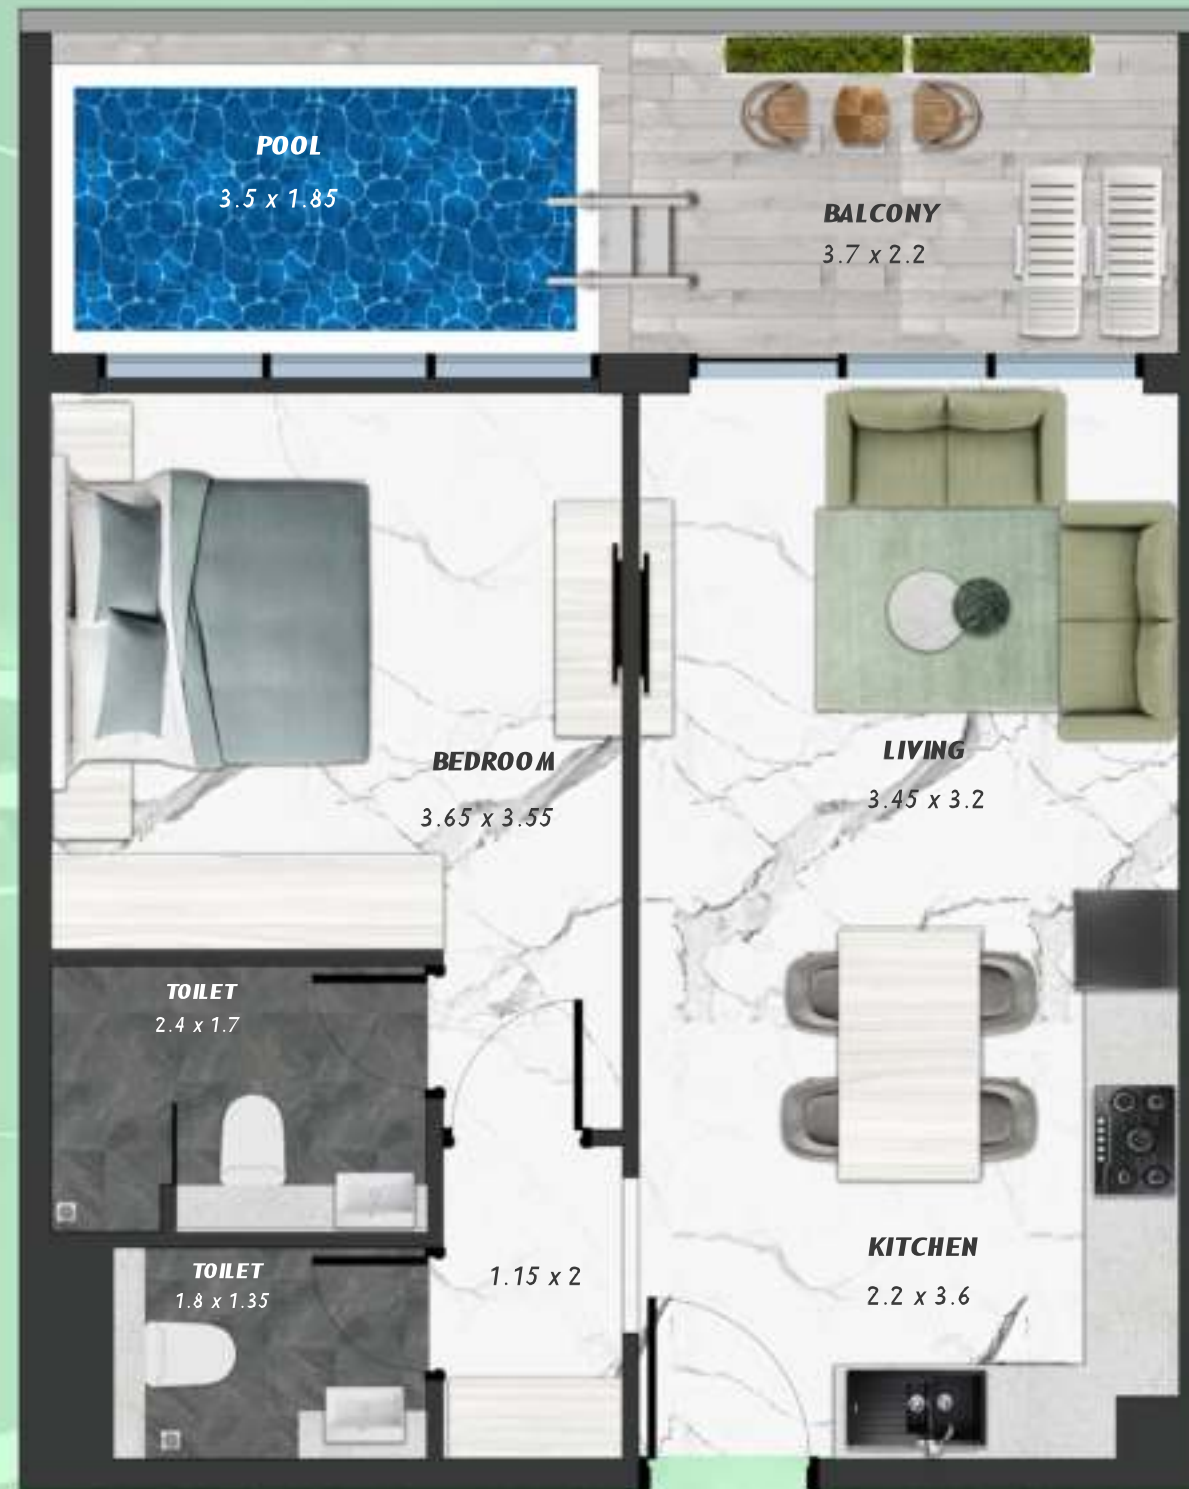

NET AREA
376.20 Sqf

SAMANA *Ivy Gardens*

KEYPLAN 11TH FLOOR

1 BEDROOM WITH POOL
1113

NET AREA
729.58 Sqf

SAMANA *Ivy Gardens*

KEYPLAN 11TH FLOOR

1 BEDROOM WITH POOL
1114