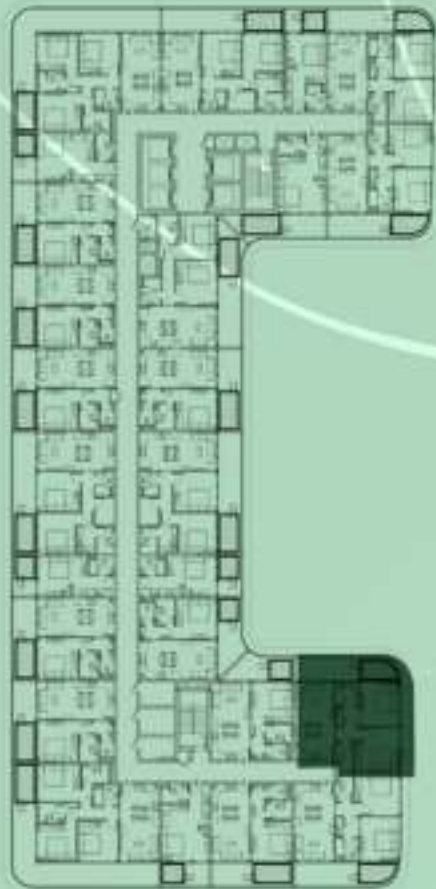

SAMANA
Ivy Gardens

KEYPLAN 14TH FLOOR

2 BERDOOM WITH POOL
1418

NET AREA
977.58 Sqf

KEYPLAN 14TH FLOOR

2 BERDOOM WITH POOL
1419

NET AREA
1000.18 Sqf

SAMANA *Ivy Gardens*