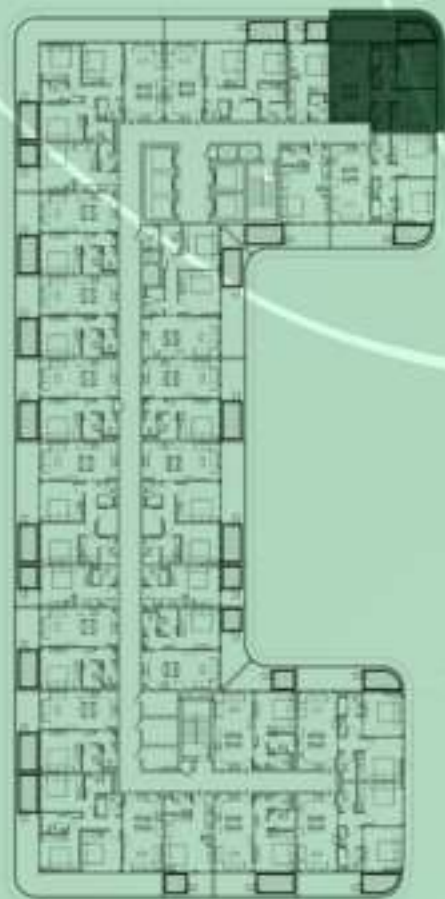

KEYPLAN 13TH FLOOR

2 BERDOOM WITH POOL
1303

NET AREA
997.81 Sqf