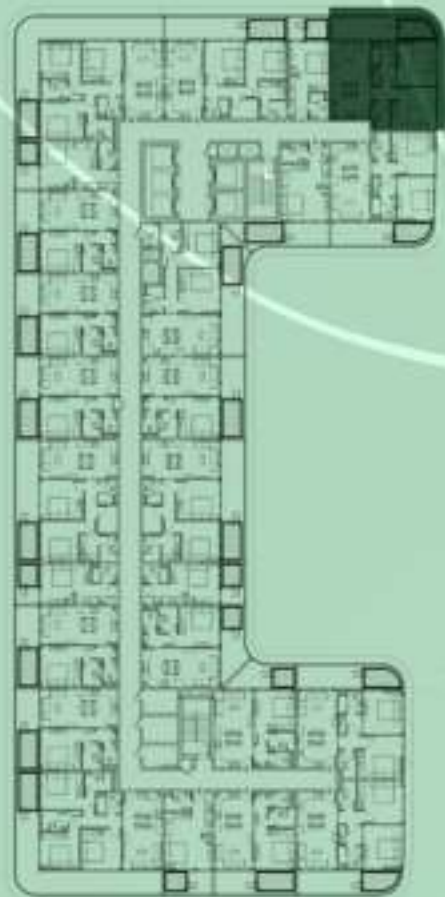

STUDIO WITH POOL
801

NET AREA
559.40 Sqf

SAMANA
Ivy Gardens

KEYPLAN 8TH FLOOR

2 BERDOOM WITH POOL
802

NET AREA
977.58 Sqf

KEYPLAN 8TH FLOOR

2 BERDOOM WITH POOL
803