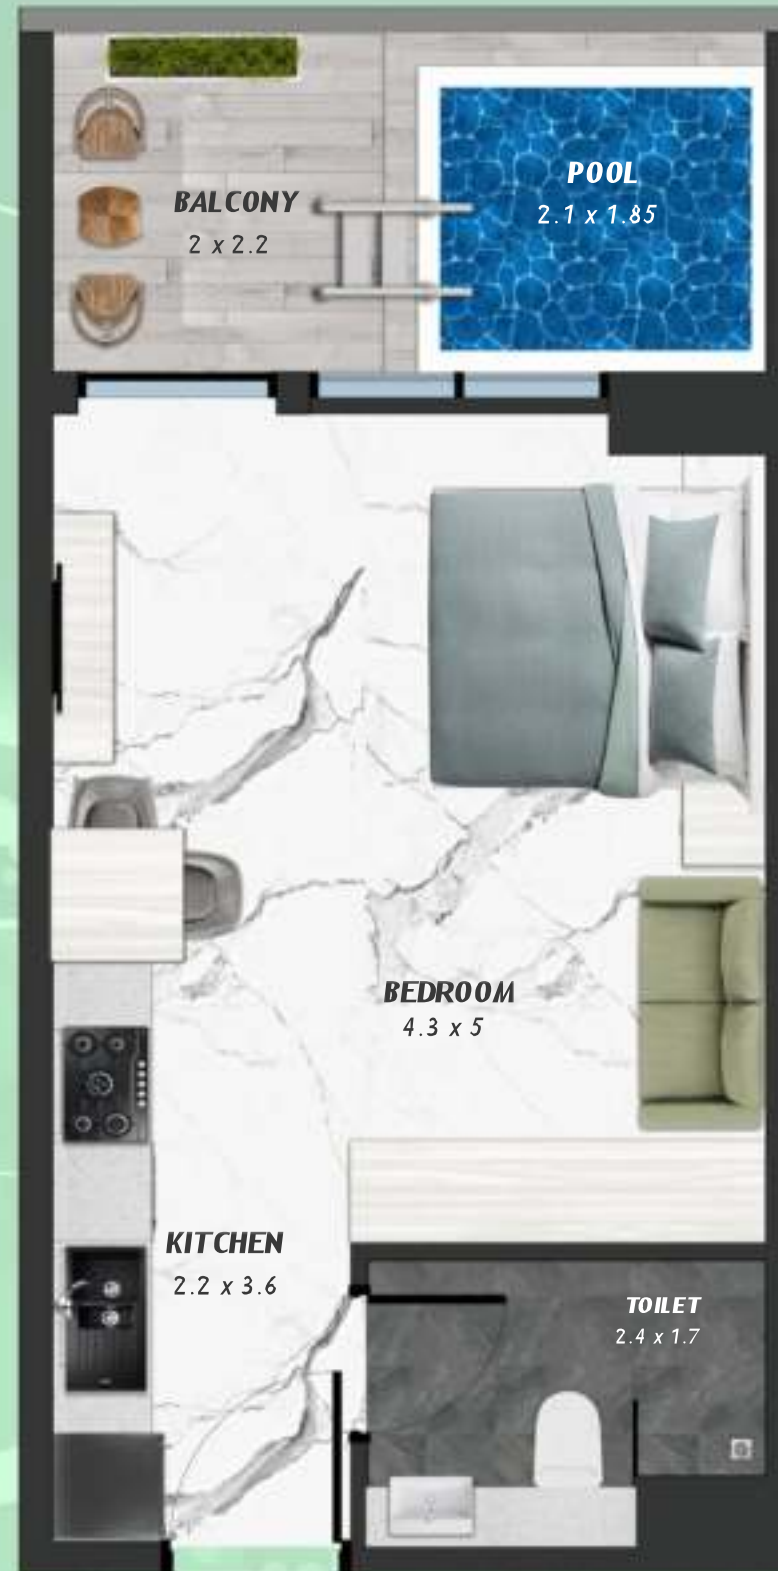

NET AREA
1489.08 Sqf

SAMANA
Ivy Gardens

KEYPLAN 11TH FLOOR

STUDIO WITH POOL
1107

NET AREA
445.30 Sqf

SAMANA
Ivy Gardens

KEYPLAN 11TH FLOOR

1 BEDROOM WITH POOL
1108