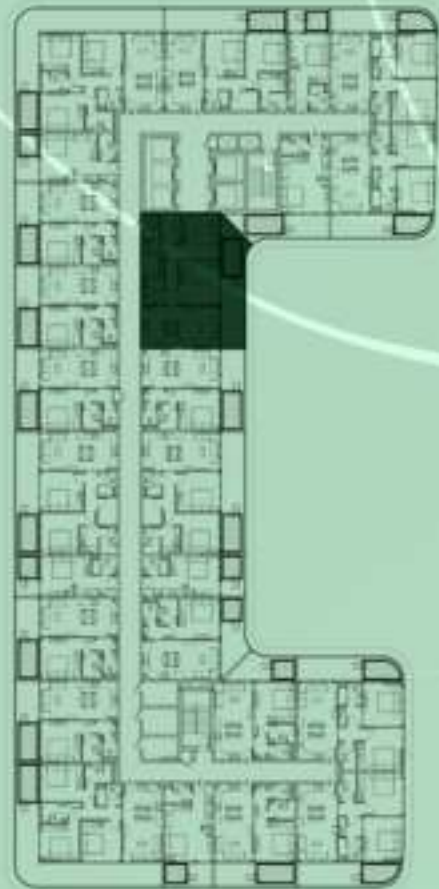

2 BERDOOM WITH POOL
1123

NET AREA
1093.83 Sqf

SAMANA
Ivy Gardens

KEYPLAN 11TH FLOOR

1 BEDROOM WITH POOL
1124

NET AREA
728.93 Sqf

SAMANA
Ivy Gardens

KEYPLAN 11TH FLOOR