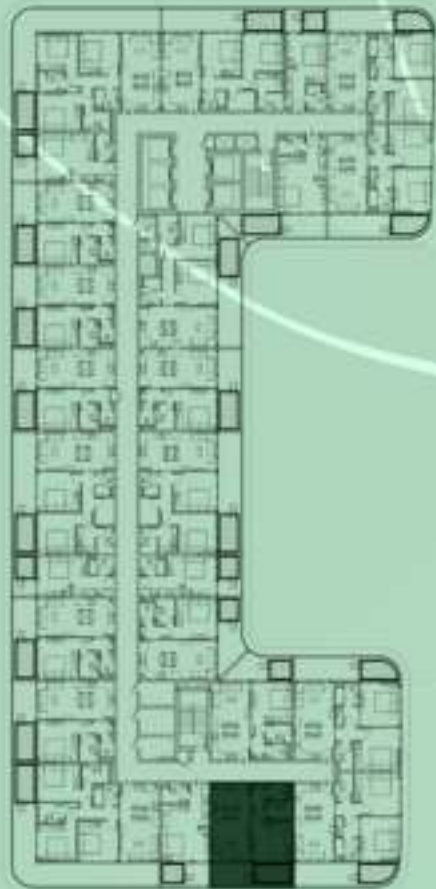

3 BERDOOM WITH POOL
515

NET AREA
1475.95 Sqf

SAMANA *Ivy Gardens*

KEYPLAN 5TH FLOOR

STUDIO WITH POOL
516

NET AREA
445.30 Sqf

KEYPLAN 5TH FLOOR

1 BEDROOM WITH POOL
517