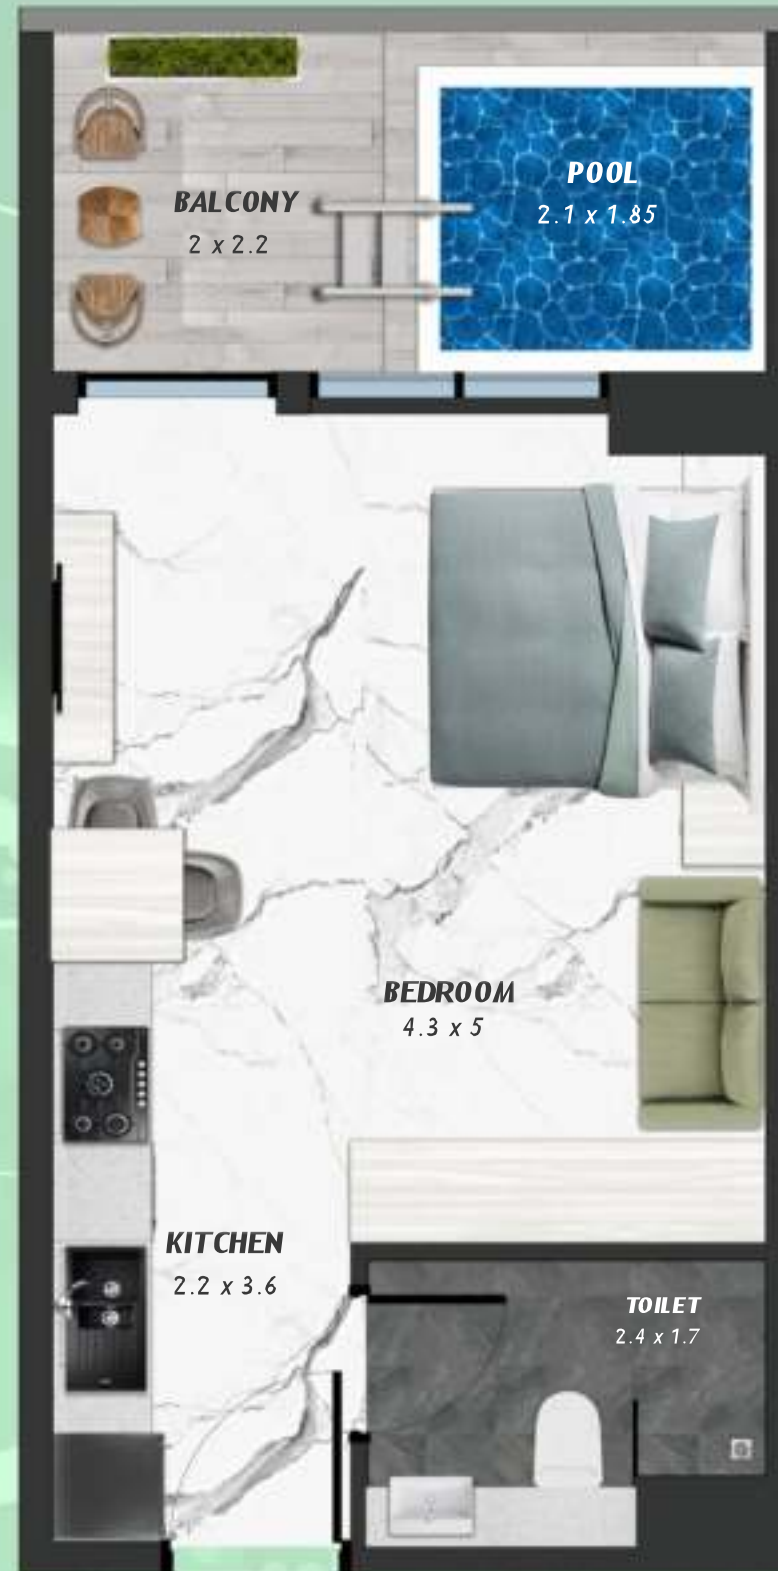

SAMANA
Ivy Gardens

KEYPLAN 2ND FLOOR

STUDIO WITH POOL
207

NET AREA
445.30 Sqf

SAMANA Ivy Gardens

KEYPLAN 2ND FLOOR

1 BEDROOM WITH POOL
208

NET AREA
731.84 Sqf