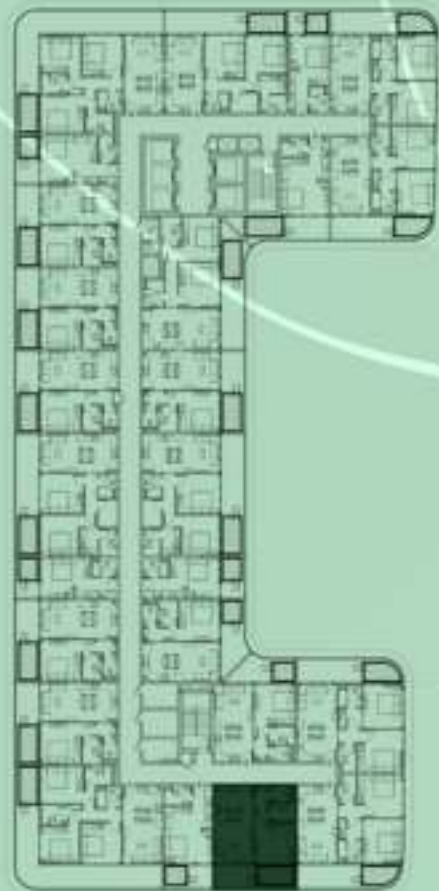

3 BERDOOM WITH POOL
1315

NET AREA
1475.95 Sqf

SAMANA *Ivy Gardens*

KEYPLAN 13TH FLOOR

STUDIO WITH POOL
1316

NET AREA
445.30 Sqf

KEYPLAN 13TH FLOOR

1 BEDROOM WITH POOL
1317