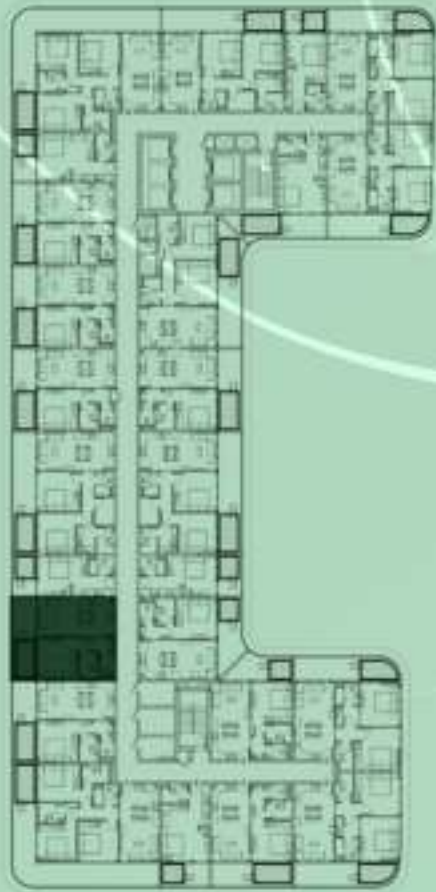

KEYPLAN 13 TH FLOOR

1 BEDROOM WITH POOL
1313

NET AREA
729.58 Sqf