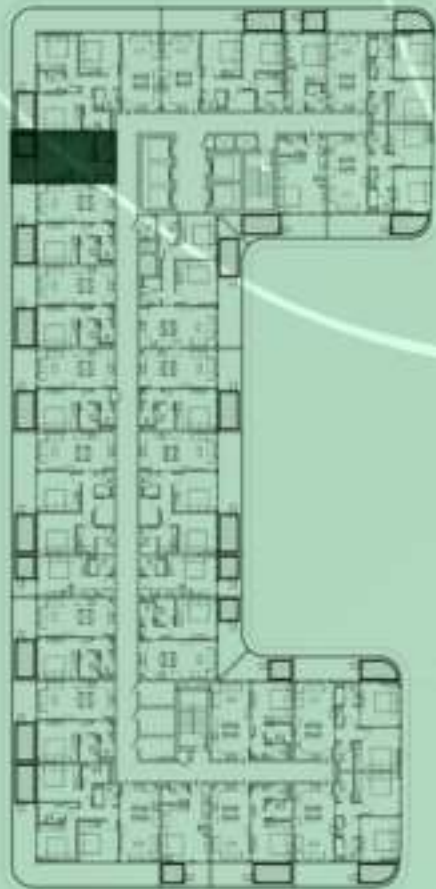

KEYPLAN 13TH FLOOR

STUDIO WITH POOL
1307

NET AREA
445.30 Sqf

SAMANA
Ivy Gardens

KEYPLAN 13TH FLOOR

1 BEDROOM WITH POOL
1308

NET AREA
731.84 Sqf

SAMANA
Ivy Gardens