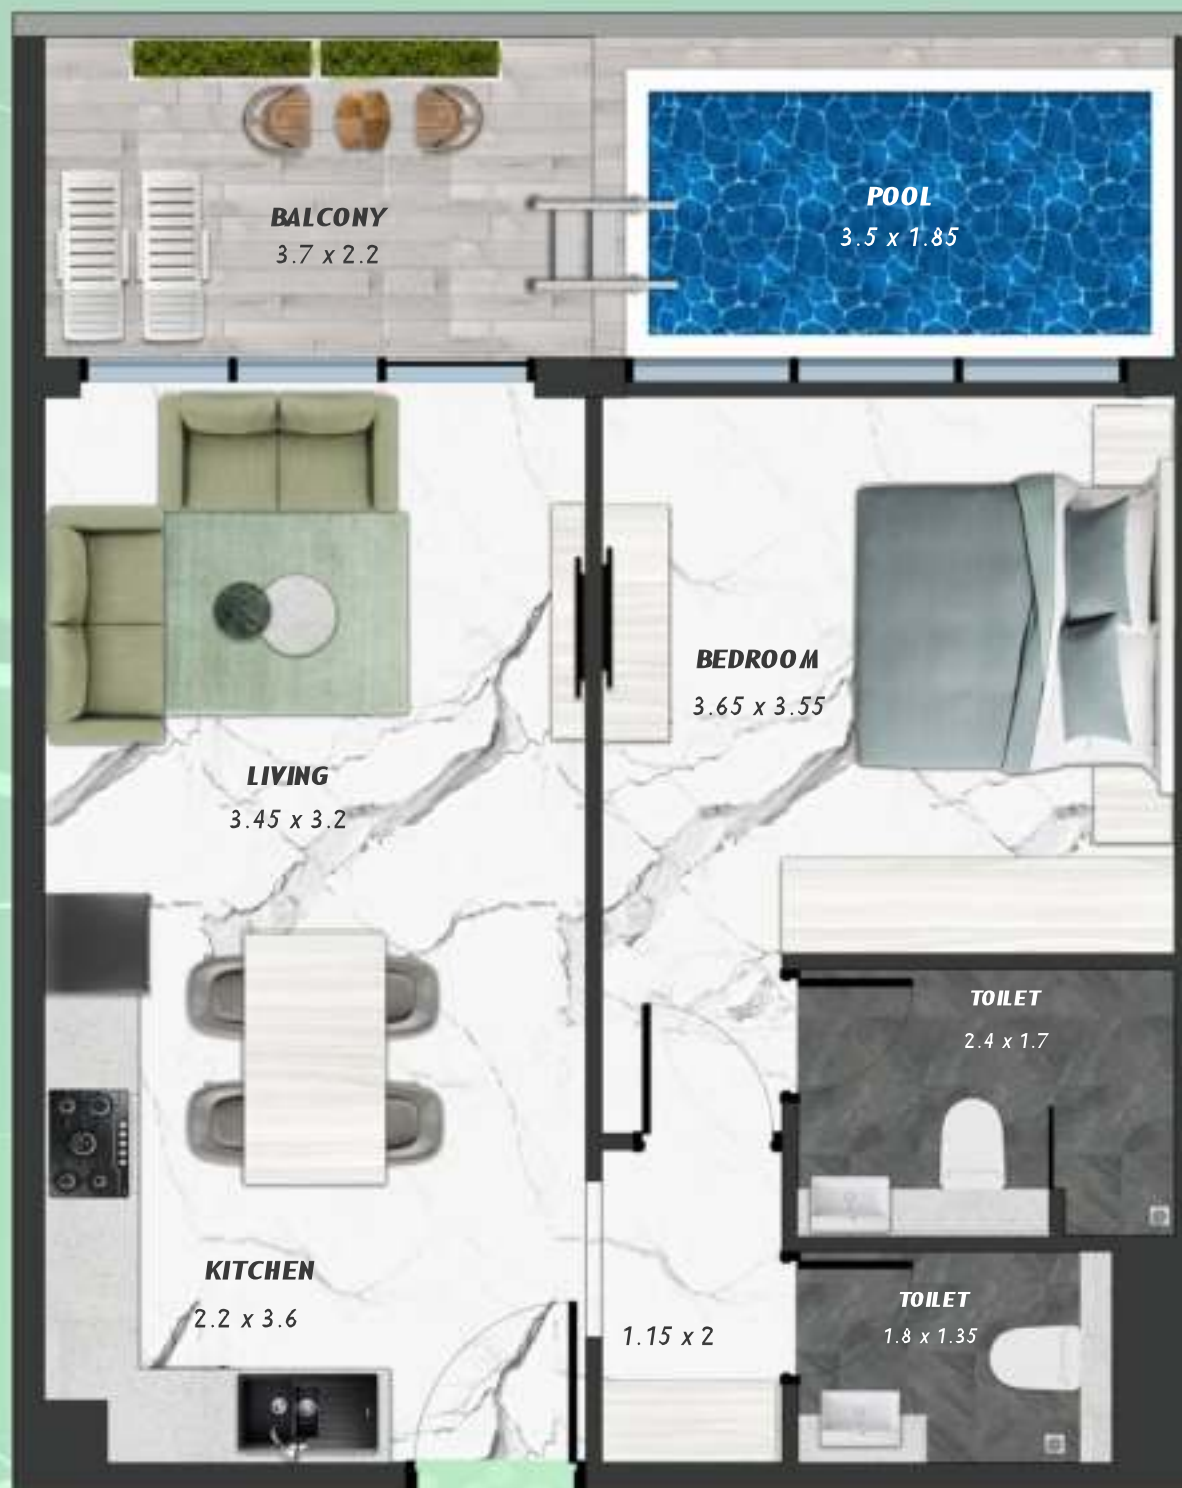

SAMANA *Ivy Gardens*

KEYPLAN 5TH FLOOR

1 BEDROOM WITH POOL
524

NET AREA
728.93 Sqf