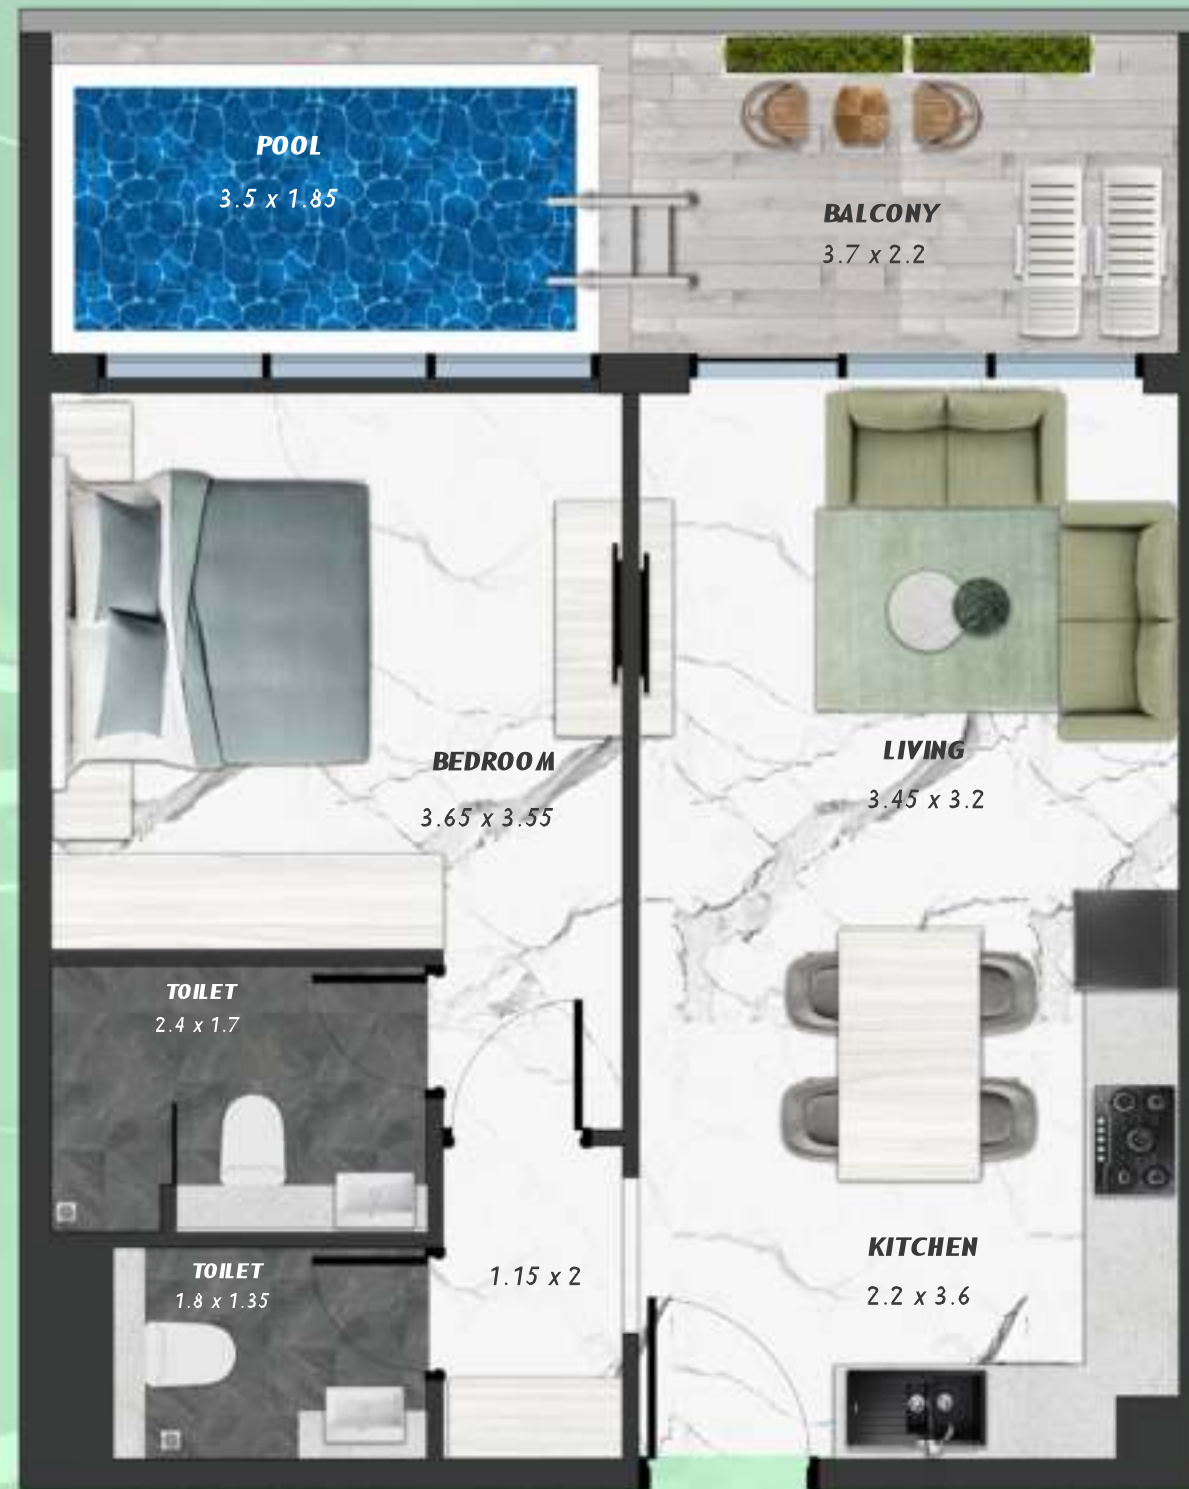

SAMANA *Ivy Gardens*

KEYPLAN 14TH FLOOR

1 BEDROOM WITH POOL
1409

NET AREA
731.84 Sqf