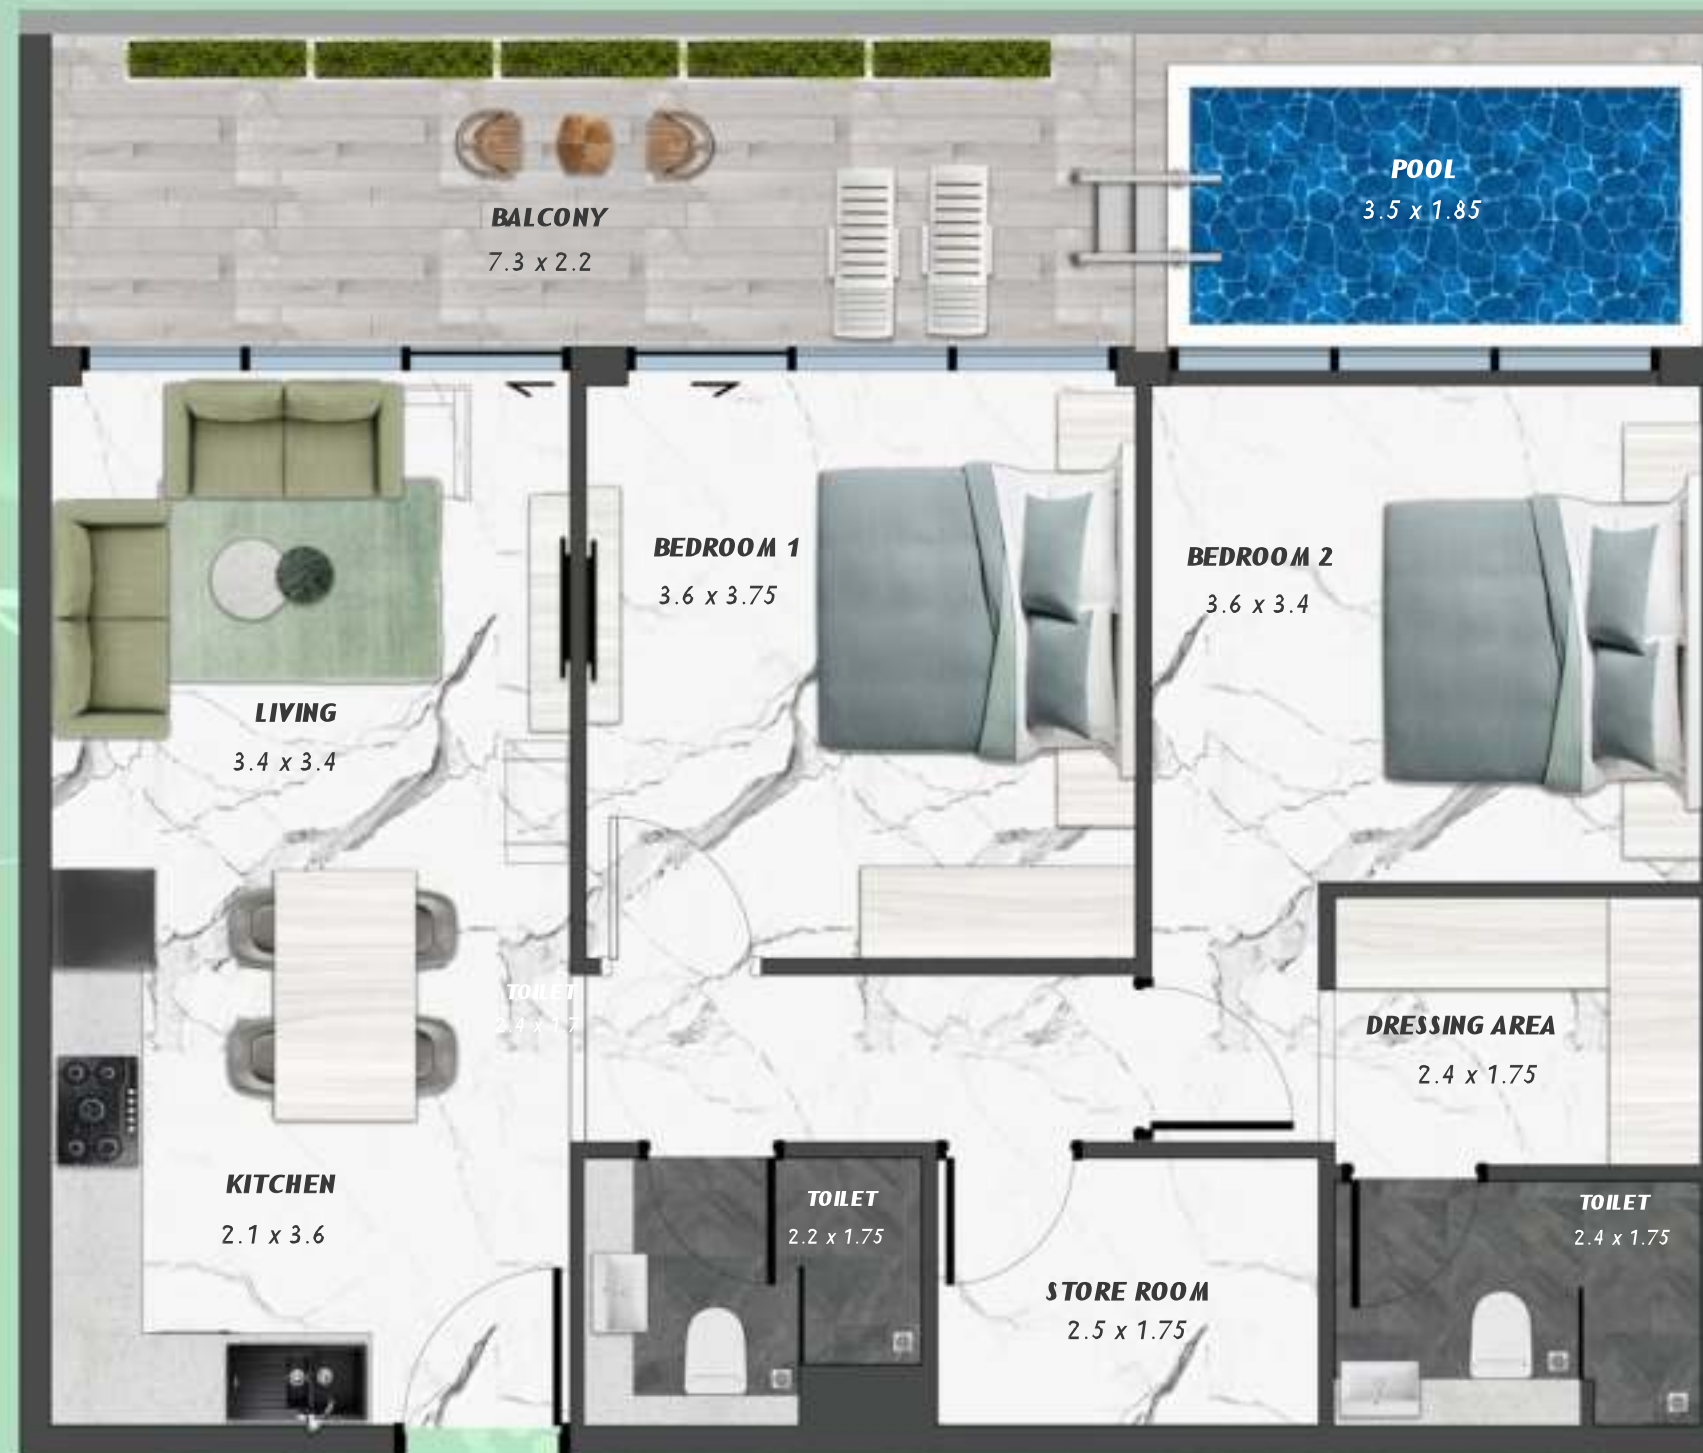

NET AREA
997.81 Sqf

SAMANA
Ivy Gardens

KEYPLAN 8TH FLOOR

STUDIO WITH POOL
804

NET AREA
373.94Sqf

SAMANA Ivy Gardens

KEYPLAN 8TH FLOOR

2 BERDOOM WITH POOL
805