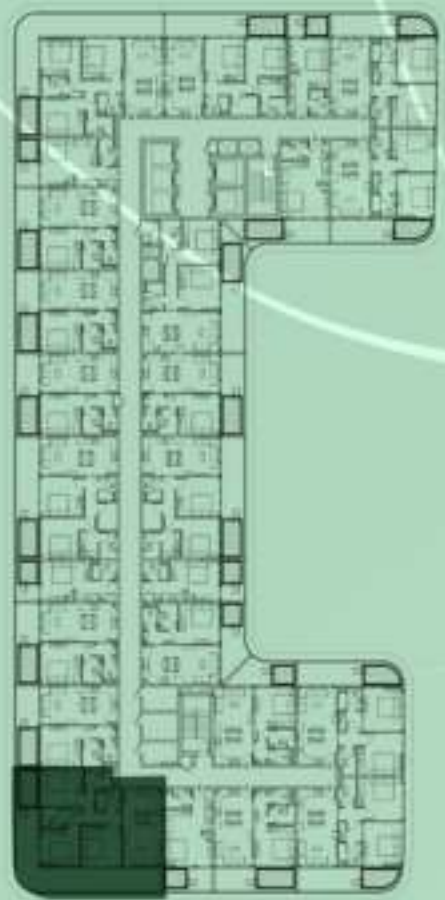

KEYPLAN 5TH FLOOR

1 BEDROOM WITH POOL
513

NET AREA
729.58 Sqf

SAMANA *Ivy Gardens*

KEYPLAN 5TH FLOOR

1 BEDROOM WITH POOL
514

NET AREA
731.84 Sqf

KEYPLAN 5TH FLOOR