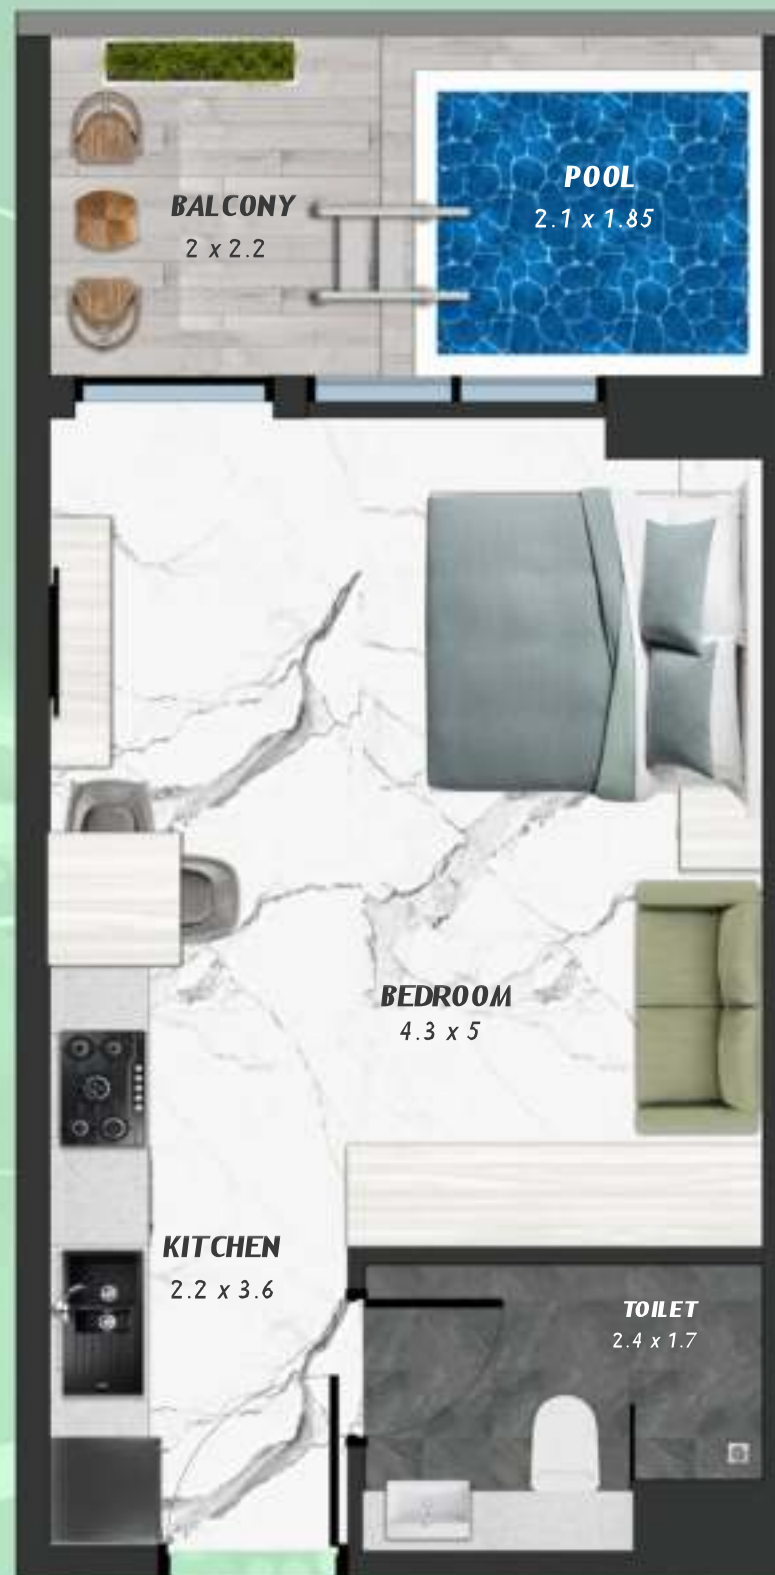

3 BERDOOM WITH POOL
105

NET AREA
1481.44 Sqf

SAMANA *Ivy Gardens*

KEYPLAN 1ST FLOOR

STUDIO WITH POOL
106

NET AREA
448.75 Sqf

SAMANA *Ivy Gardens*

KEYPLAN 1ST FLOOR