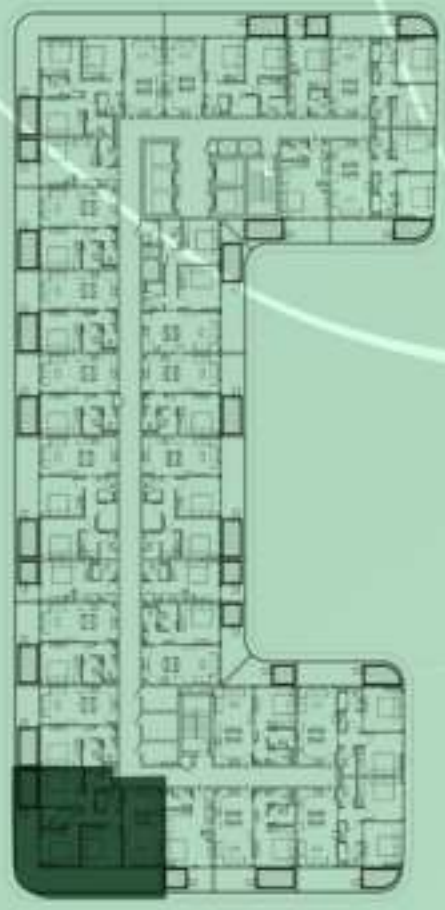

NET AREA
729.58 Sqf

SAMANA *Ivy Gardens*

KEYPLAN 14TH FLOOR

1 BEDROOM WITH POOL
1414

NET AREA
731.84 Sqf

KEYPLAN 14TH FLOOR

3 BERDOOM WITH POOL
1415

NET AREA
1475.95 Sqf