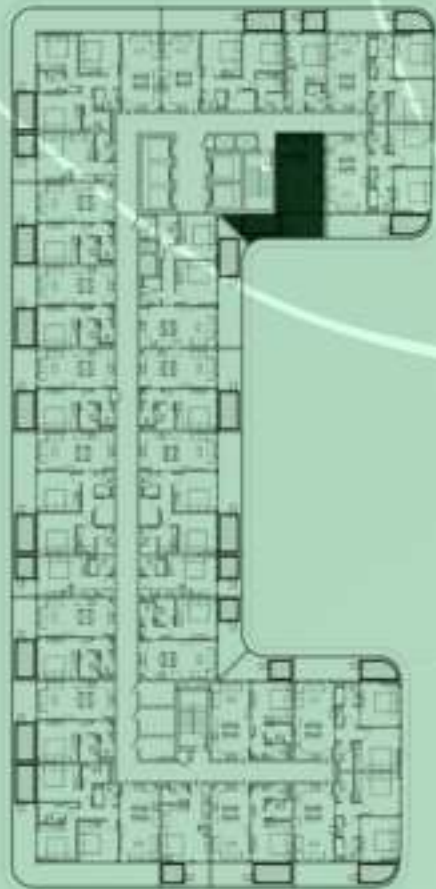

KEYPLAN 13TH FLOOR

STUDIO WITH POOL
1301

NET AREA
559.40 Sqf