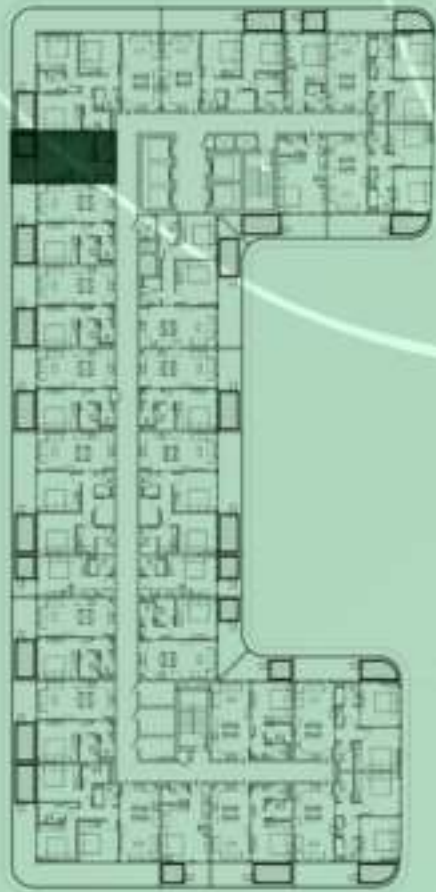

2 BERDOOM WITH POOL
605

NET AREA
1093.83 Sqf

KEYPLAN 6TH FLOOR

3 BERDOOM WITH POOL
606

NET AREA
1489.08 Sqf

SAMANA
Ivy Gardens

KEYPLAN 6TH FLOOR

STUDIO WITH POOL
607