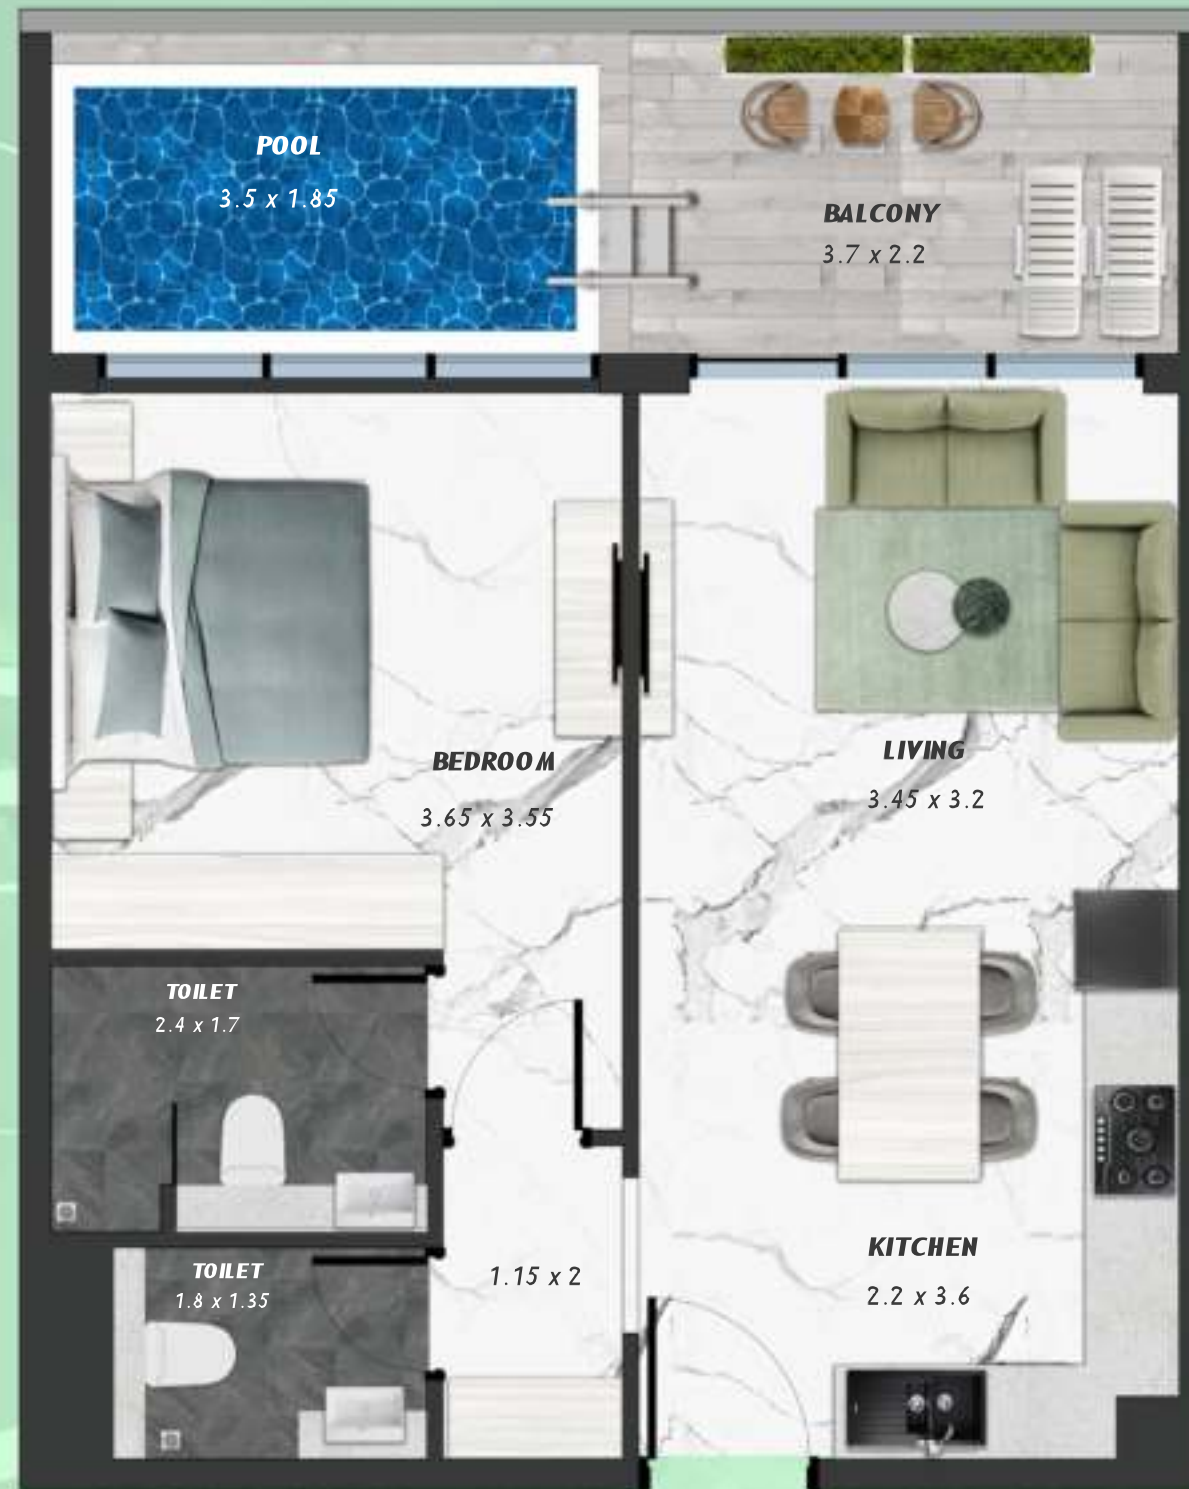

SAMANA *Ivy Gardens*

KEYPLAN 4TH FLOOR

1 BEDROOM WITH POOL
414

NET AREA
731.84 Sqf