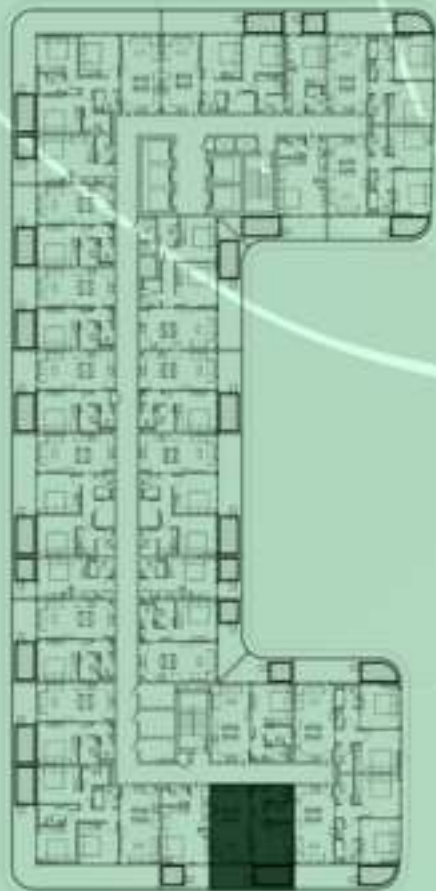

SAMANA *Ivy Gardens*

KEYPLAN 14TH FLOOR

STUDIO WITH POOL
1416

NET AREA
445.30 Sqf

SAMANA
DEVELOPERS

KEYPLAN 14TH FLOOR

1 BEDROOM WITH POOL
1417

NET AREA
1000.94 Sqf