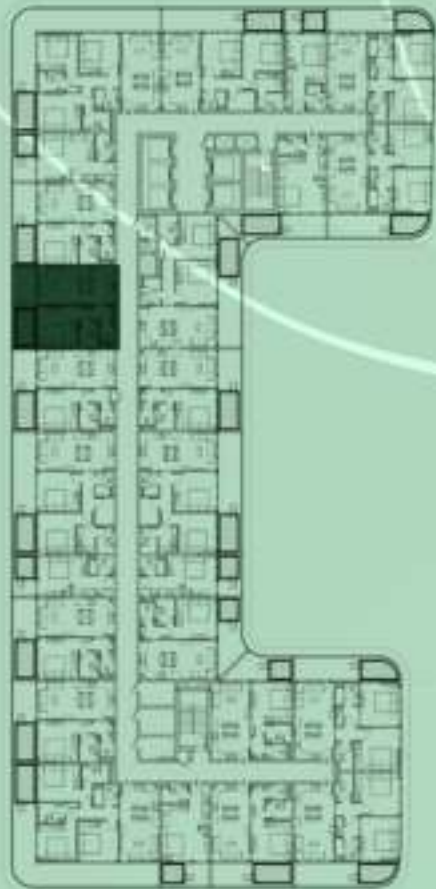

NET AREA
445.30 Sqf

SAMANA *Ivy Gardens*

KEYPLAN 6TH FLOOR

1 BEDROOM WITH POOL
608

NET AREA
731.84 Sqf

SAMANA
Ivy Gardens

KEYPLAN 6TH FLOOR

1 BEDROOM WITH POOL
609