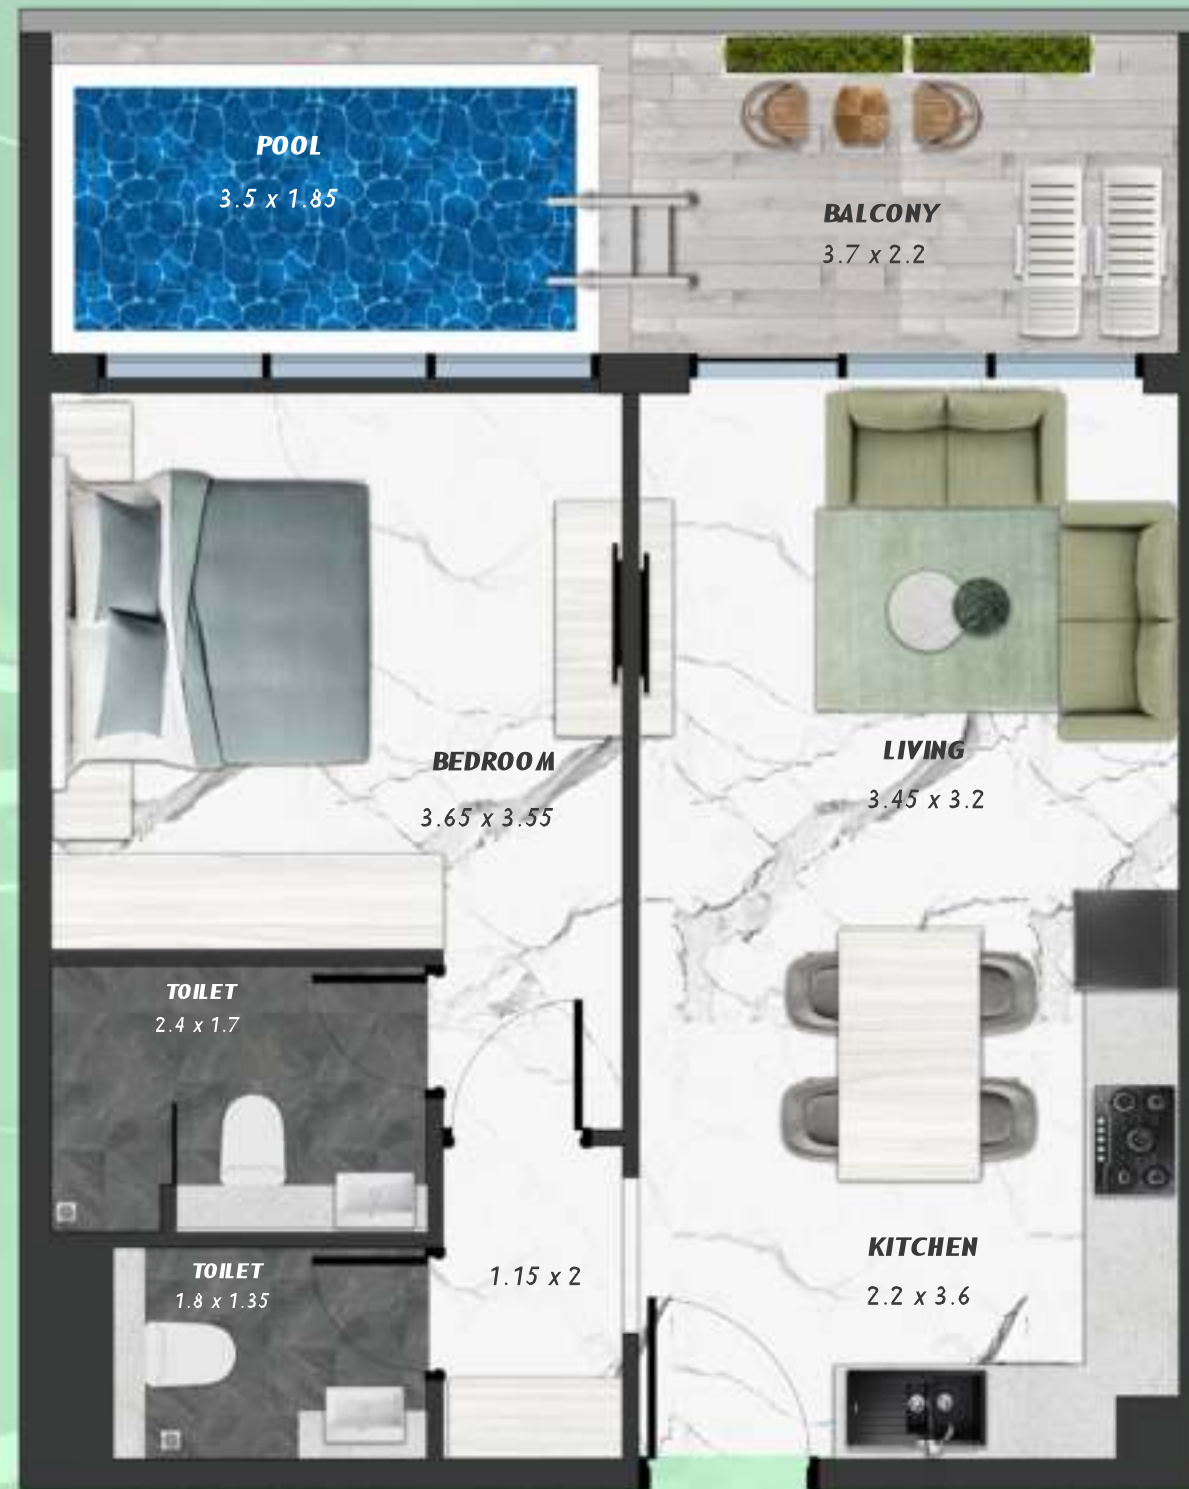

NET AREA
731.84 Sqf

SAMANA *Ivy Gardens*

KEYPLAN 8TH FLOOR

1 BEDROOM WITH POOL
810

NET AREA
725.06 Sqf

SAMANA
DEVELOPERS

KEYPLAN 8TH FLOOR

2 BERDOOM WITH POOL
811