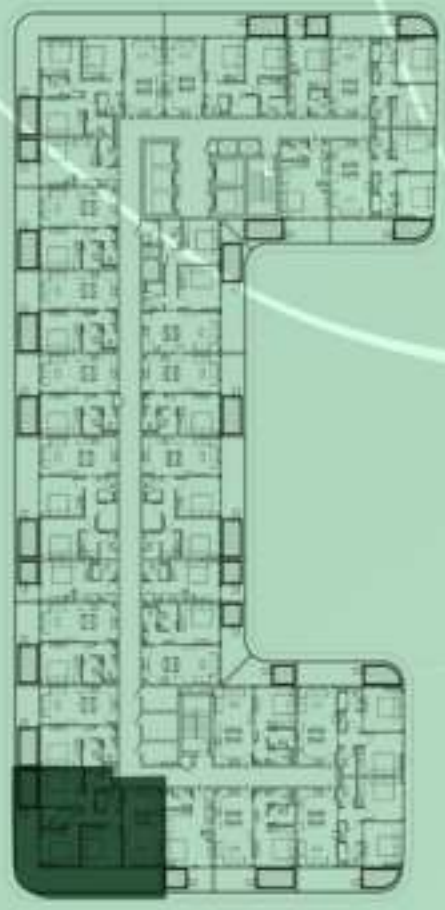

KEYPLAN 13 TH FLOOR

1 BEDROOM WITH POOL
1313

NET AREA
729.58 Sqf

SAMANA *Ivy Gardens*

KEYPLAN 13TH FLOOR

1 BEDROOM WITH POOL
1314

NET AREA
731.84 Sqf

KEYPLAN 13TH FLOOR