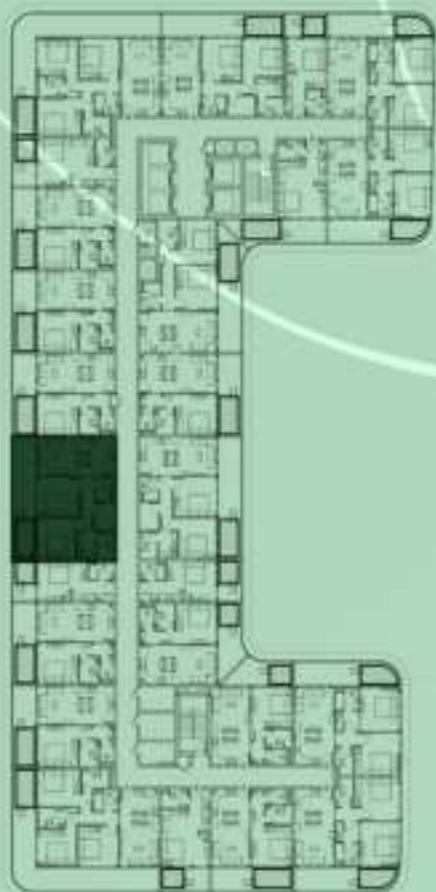

SAMANA *Ivy Gardens*

KEYPLAN 4TH FLOOR

1 BEDROOM WITH POOL
410

NET AREA
725.06 Sqf

KEYPLAN 4TH FLOOR

2 BERDOOM WITH POOL
411

NET AREA
1094.80 Sqf

SAMANA
Ivy Gardens