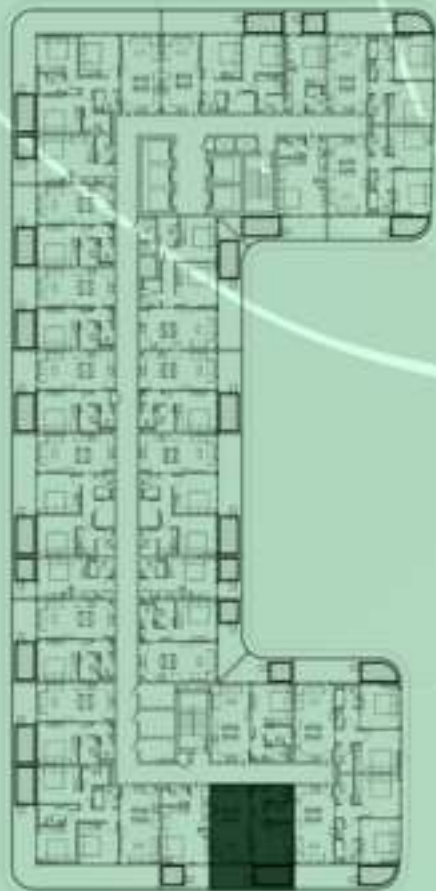

KEYPLAN 12TH FLOOR

3 BERDOOM WITH POOL
1215

NET AREA
1475.95 Sqf

SAMANA *Ivy Gardens*

KEYPLAN 12TH FLOOR

STUDIO WITH POOL
1216

NET AREA
445.30 Sqf

KEYPLAN 12TH FLOOR