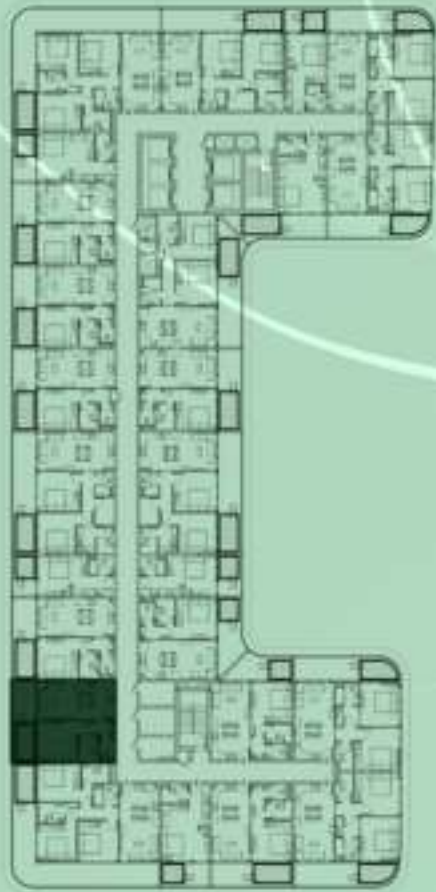

SAMANA *Ivy Gardens*

KEYPLAN 7TH FLOOR

1 BEDROOM WITH POOL
714

NET AREA
731.84 Sqf