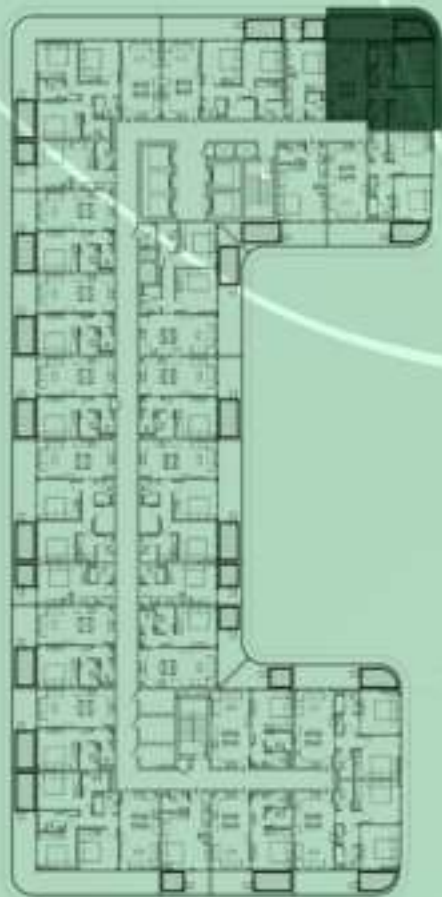

KEYPLAN 3RD FLOOR

2 BERDOOM WITH POOL
303

NET AREA
997.81 Sqf