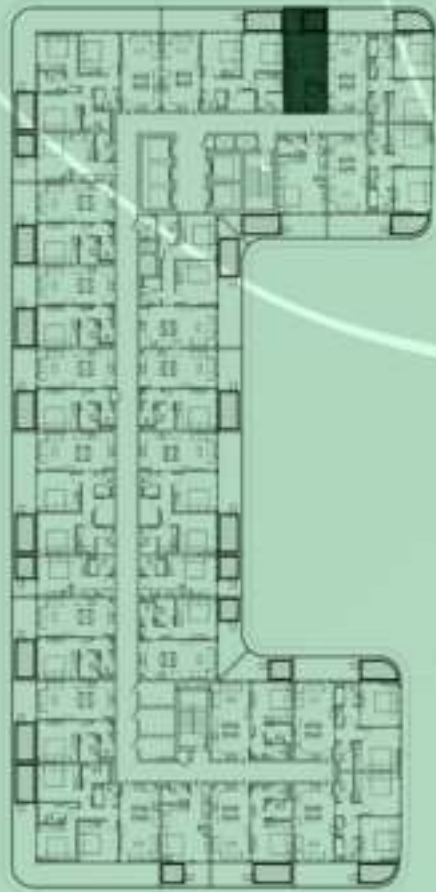

2 BERDOOM WITH POOL
1002

NET AREA
977.58 Sqf

KEYPLAN 10TH FLOOR

2 BEDROOM WITH POOL
1003

NET AREA
997.81 Sqf

SAMANA
Ivy Gardens

KEYPLAN 10TH FLOOR

STUDIO WITH POOL
1004