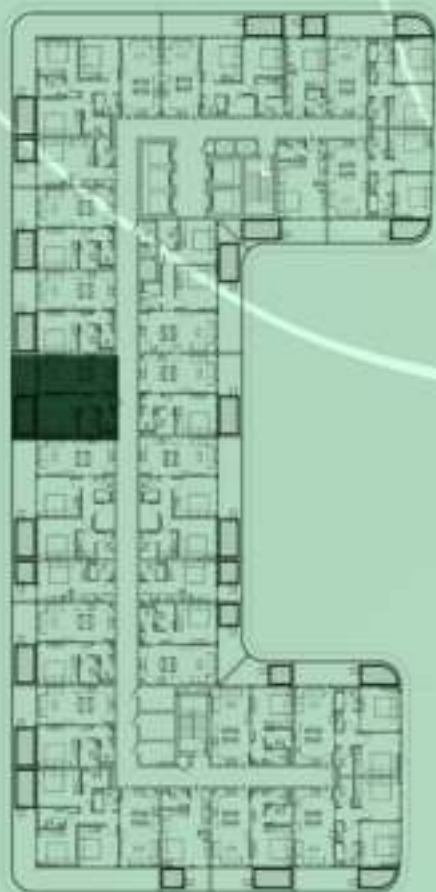

NET AREA
731.84 Sqf

SAMANA *Ivy Gardens*

KEYPLAN 11TH FLOOR

1 BEDROOM WITH POOL
1109

NET AREA
731.84 Sqf

SAMANA
DEVELOPERS

SAMANA
Ivy Gardens

KEYPLAN 11TH FLOOR