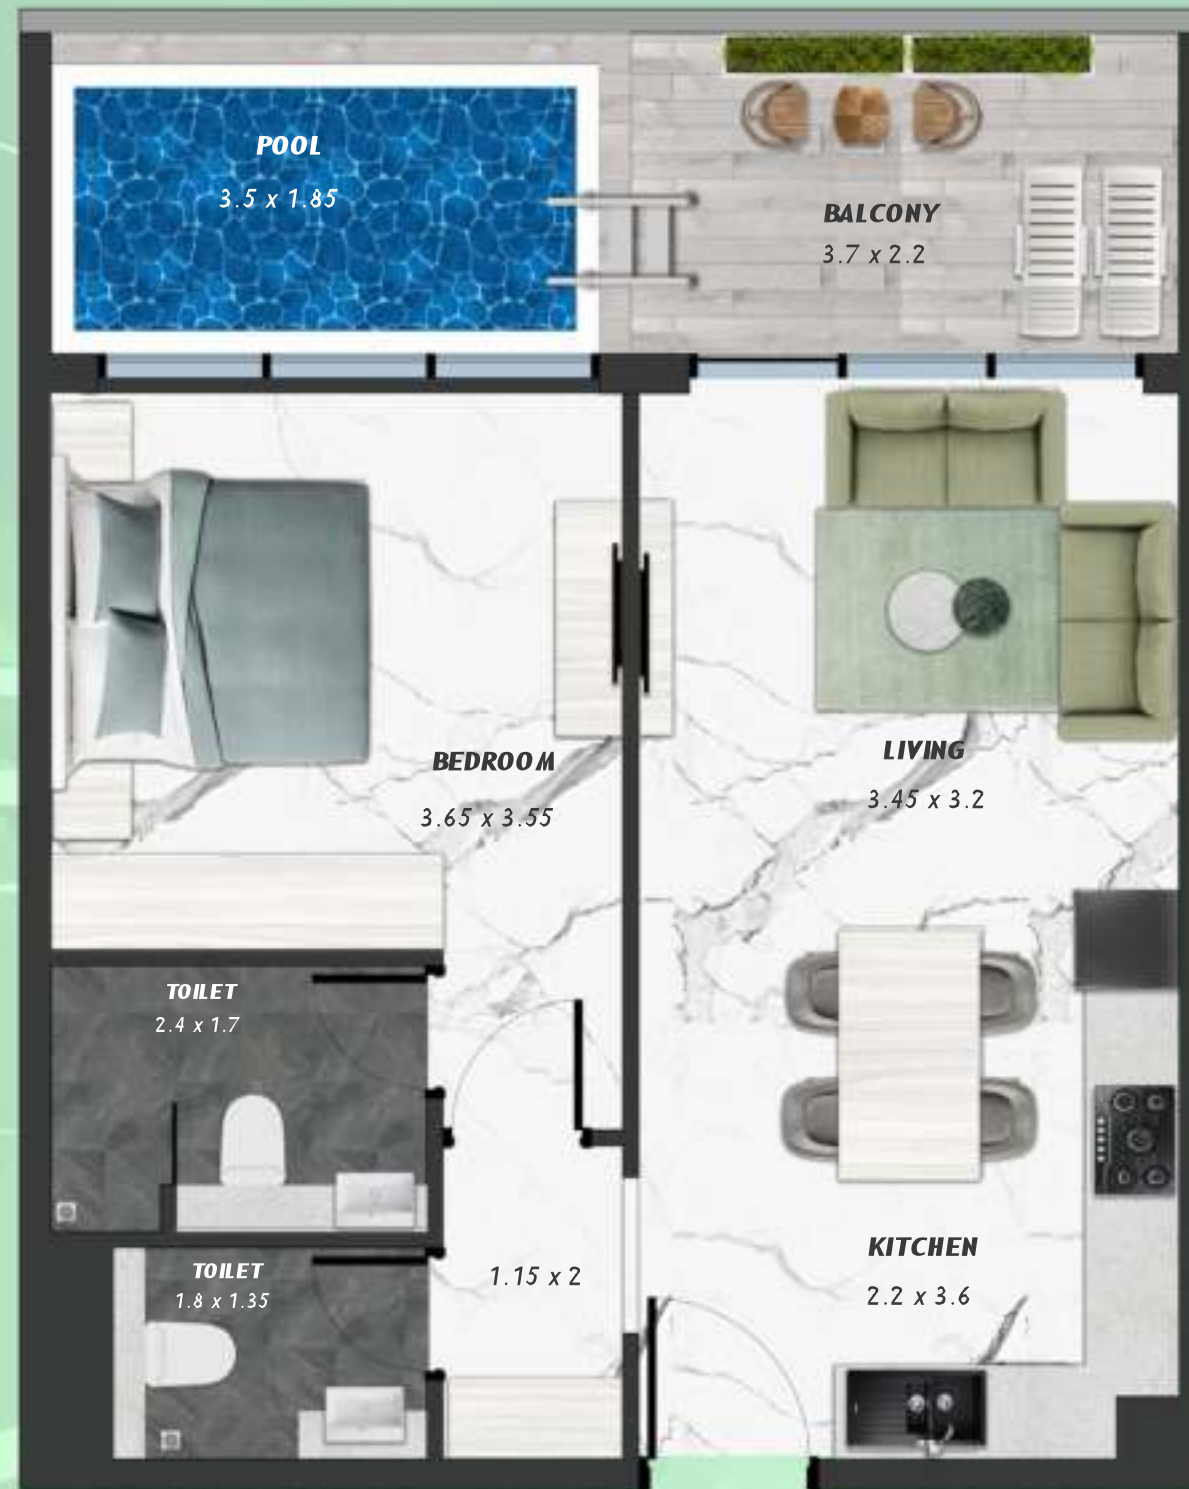

KEYPLAN 2ND FLOOR

1 BEDROOM WITH POOL
213

NET AREA
729.58 Sqf

SAMANA *Ivy Gardens*

KEYPLAN 2ND FLOOR

1 BEDROOM WITH POOL
214

NET AREA
731.84 Sqf

SAMANA Ivy Gardens