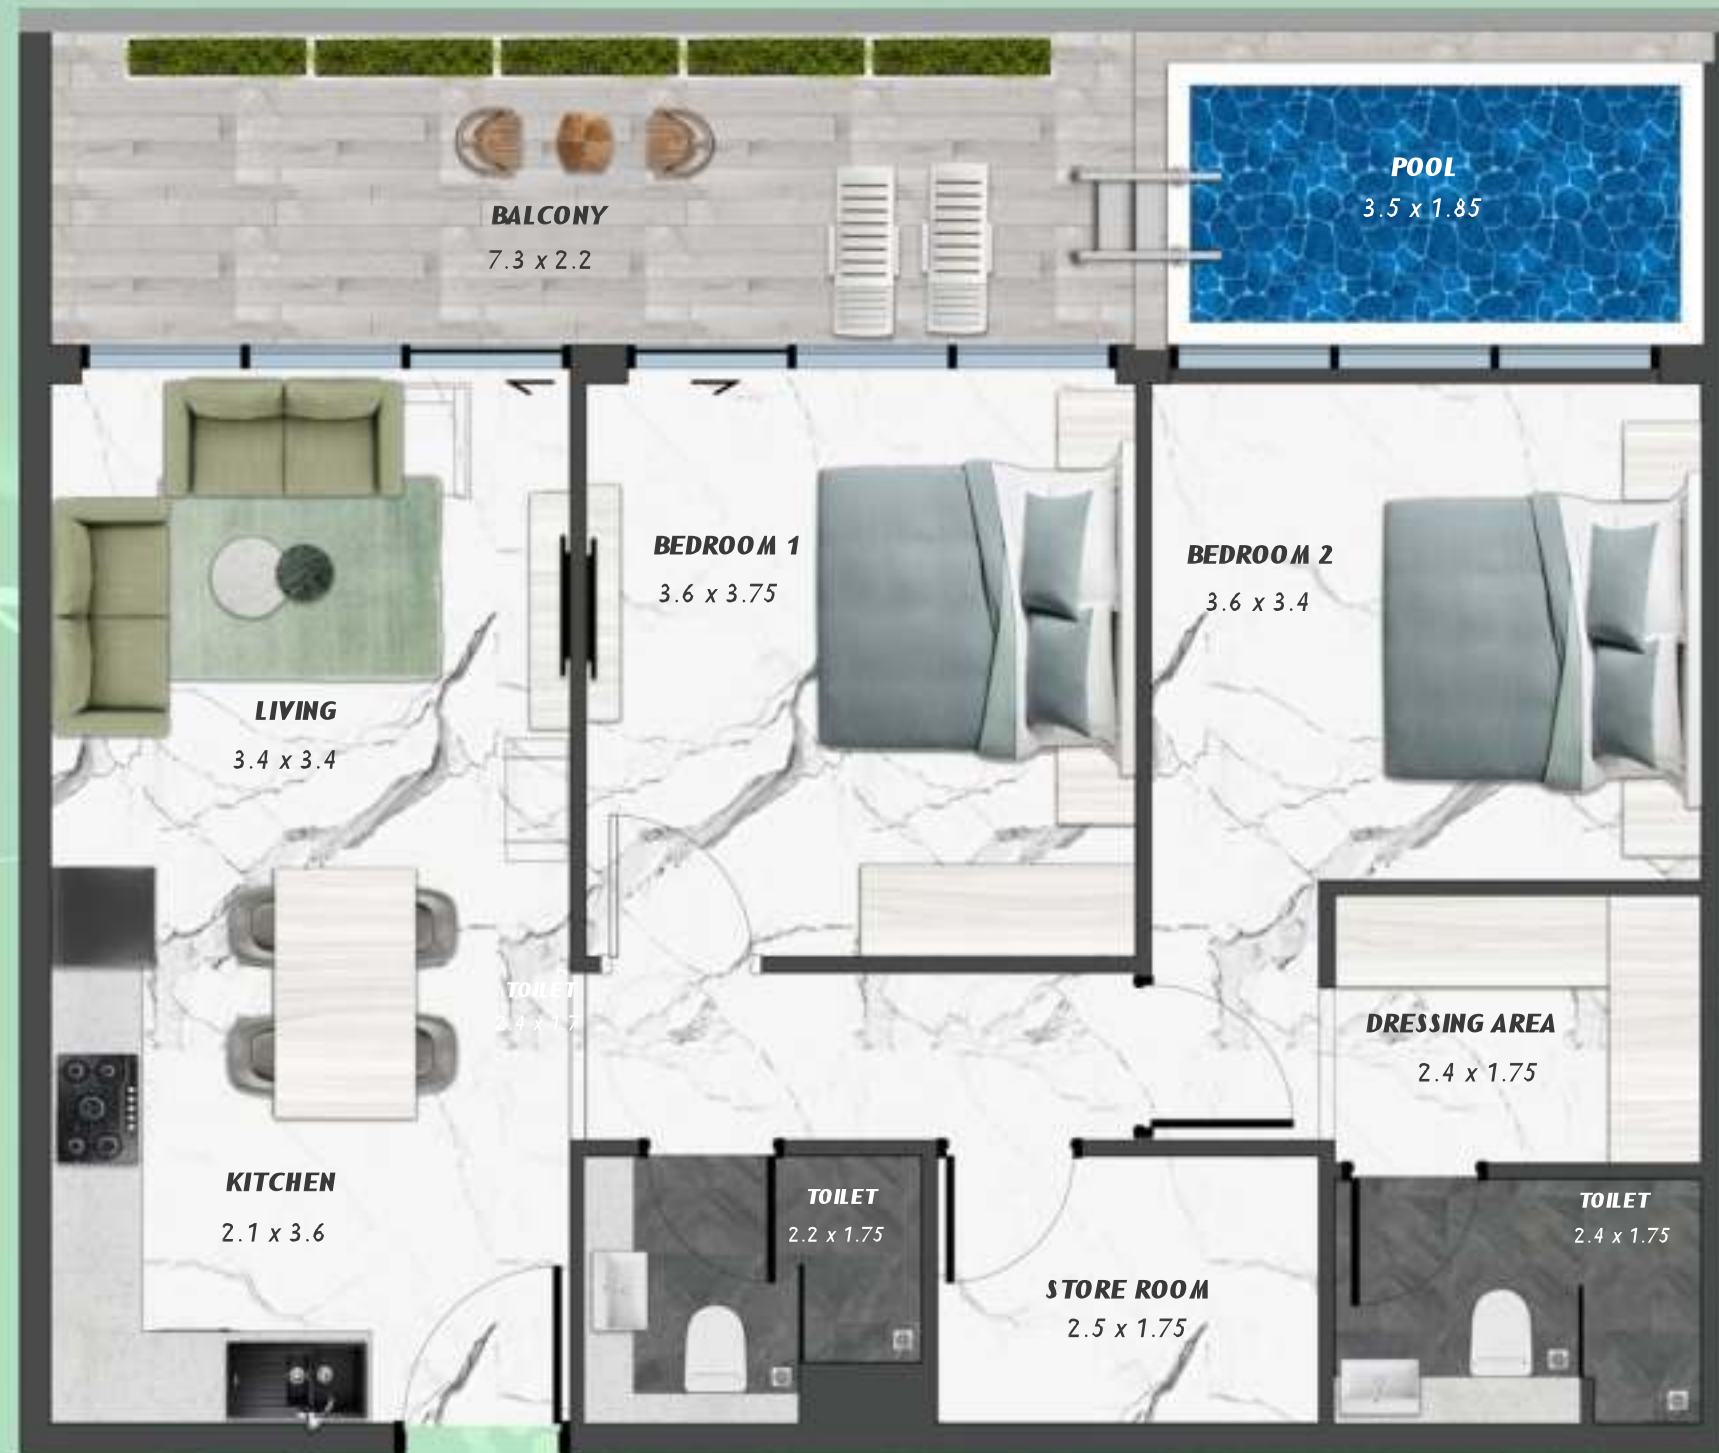

2 BERDOOM WITH POOL
603

NET AREA
997.81 Sqf

SAMANA
Ivy Gardens

KEYPLAN 6TH FLOOR

STUDIO WITH POOL
604

NET AREA
373.94Sqf

SAMANA Ivy Gardens

KEYPLAN 6TH FLOOR