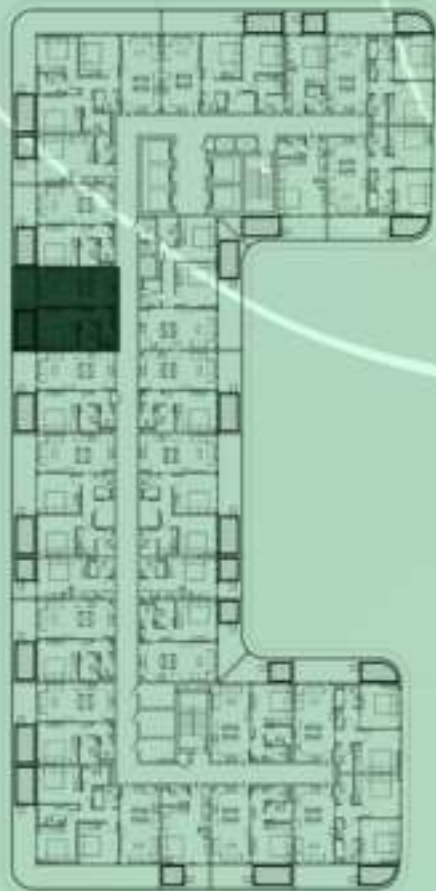

SAMANA
Ivy Gardens

KEYPLAN 12TH FLOOR

1 BEDROOM WITH POOL
1209

NET AREA
731.84 Sqf