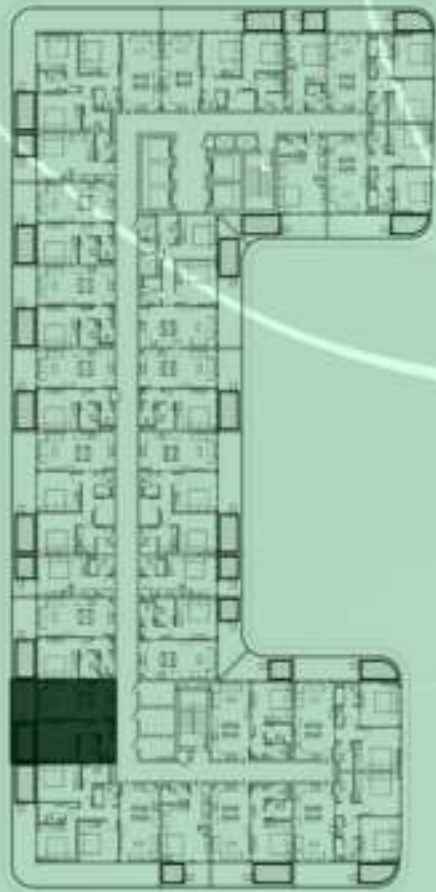

1 BEDROOM WITH POOL
813

NET AREA
729.58 Sqf

SAMANA Ivy Gardens

KEYPLAN 8TH FLOOR

1 BEDROOM WITH POOL
814

NET AREA
731.84 Sqf

SAMANA
Ivy Gardens

KEYPLAN 8TH FLOOR