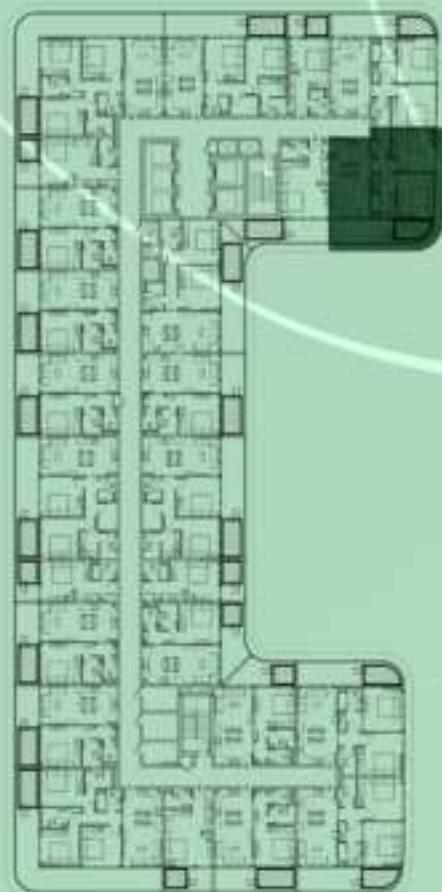

SAMANA
Ivy Gardens

KEYPLAN 9TH FLOOR

2 BERDOOM WITH POOL
902

NET AREA
977.58 Sqf