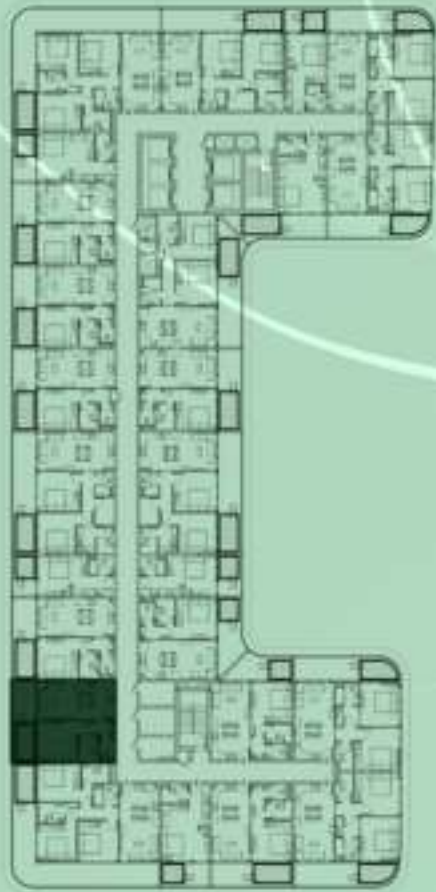

KEYPLAN 5TH FLOOR

1 BEDROOM WITH POOL
513

NET AREA
729.58 Sqf

SAMANA *Ivy Gardens*

KEYPLAN 5TH FLOOR

1 BEDROOM WITH POOL
514

NET AREA
731.84 Sqf

KEYPLAN 5TH FLOOR