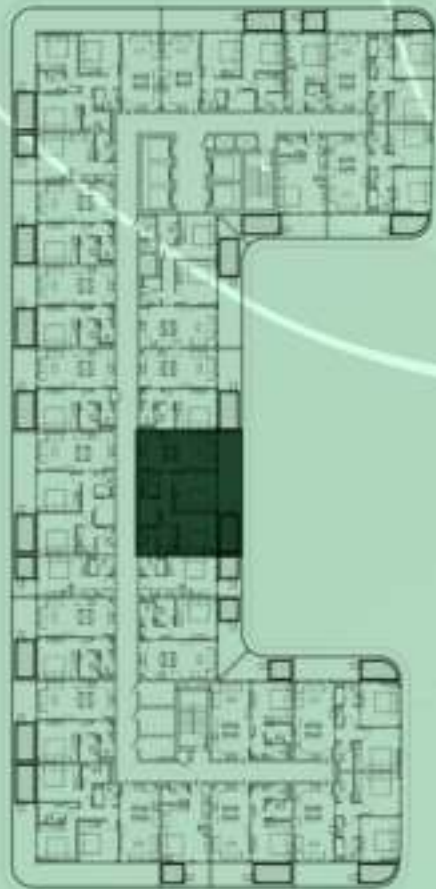

NET AREA
711.06 Sqf

SAMANA *Ivy Gardens*

KEYPLAN 10TH FLOOR

STUDIO WITH POOL
1022

NET AREA
376.20 Sqf

SAMANA
DEVELOPERS

SAMANA *Ivy Gardens*

KEYPLAN 10TH FLOOR