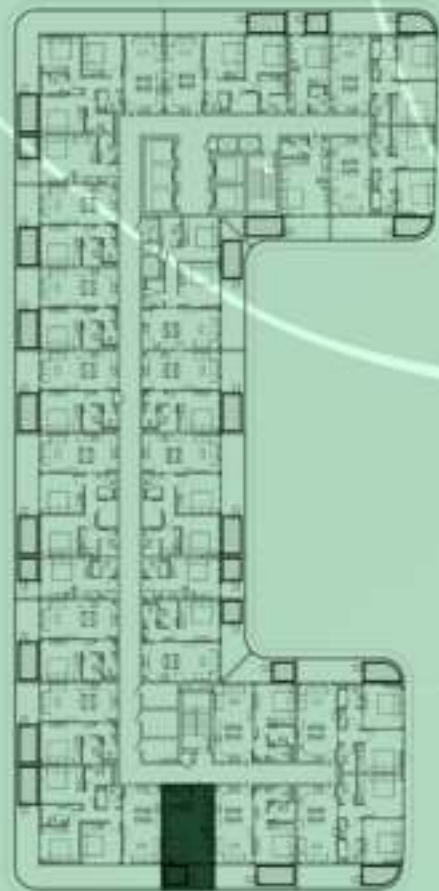

SAMANA *Ivy Gardens*

KEYPLAN 3RD FLOOR

STUDIO WITH POOL
316

NET AREA
445.30 Sqf