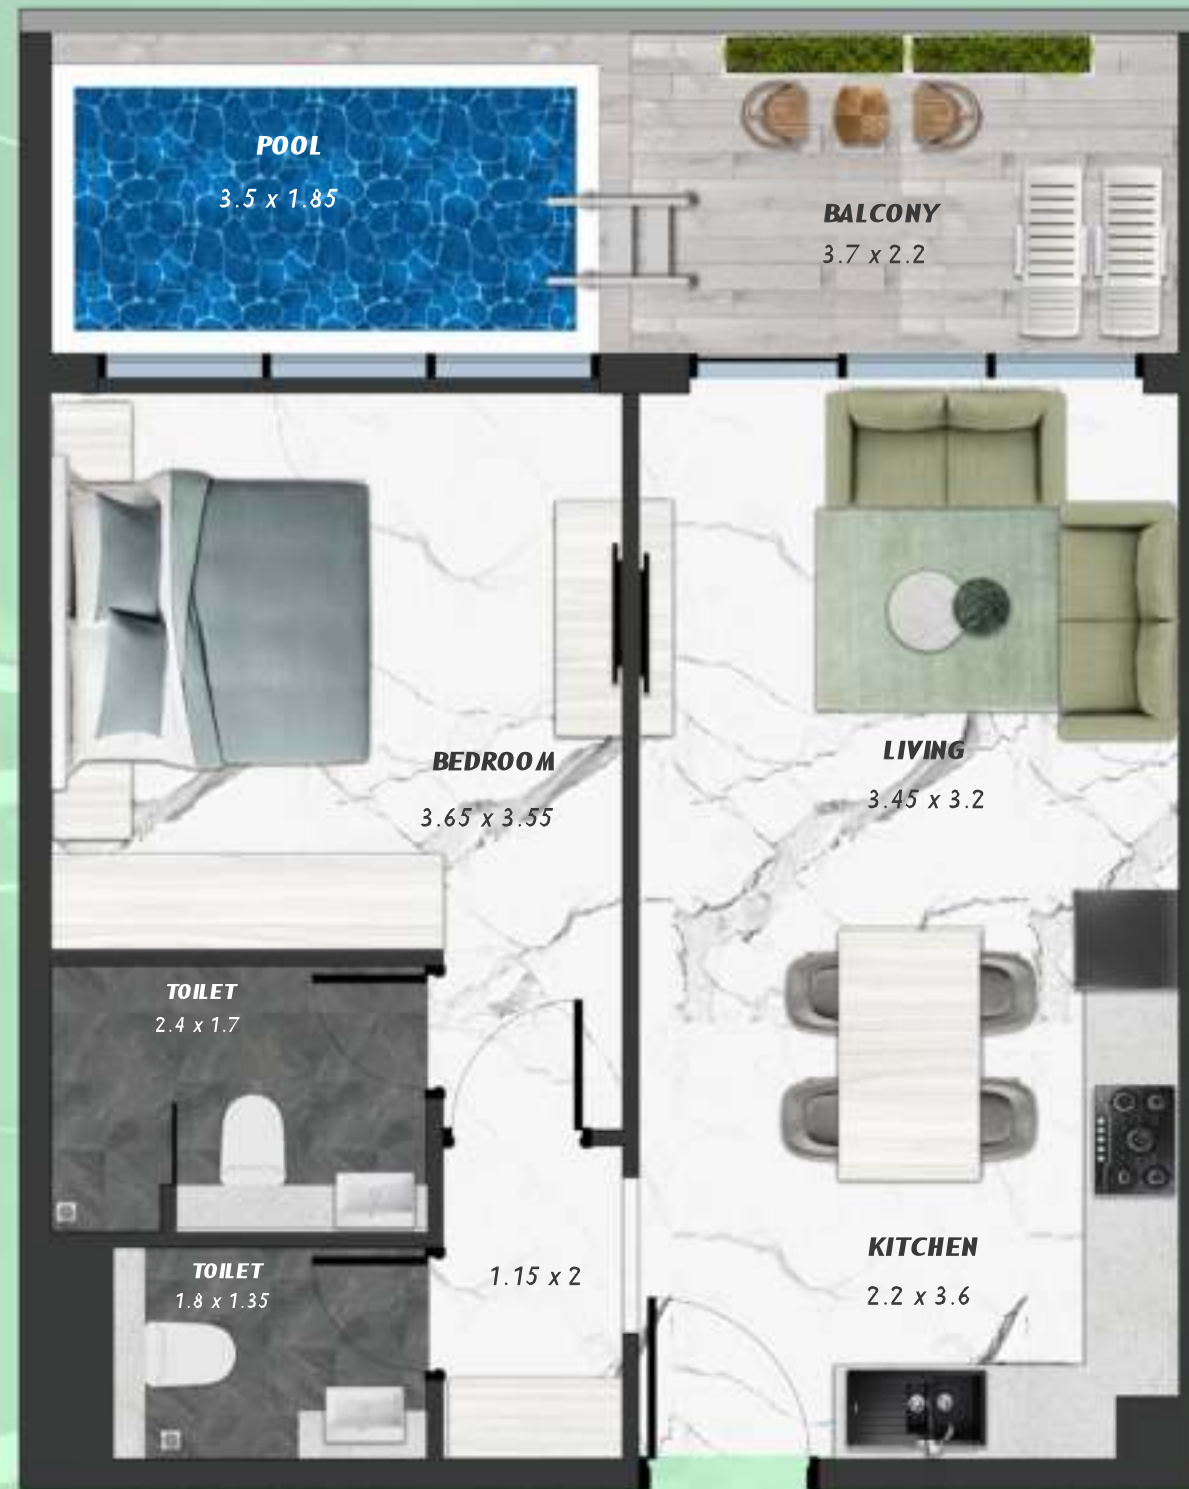

NET AREA
731.84 Sqf

SAMANA *Ivy Gardens*

KEYPLAN 10TH FLOOR

1 BEDROOM WITH POOL
1009

NET AREA
731.84 Sqf

SAMANA Ivy Gardens

KEYPLAN 10TH FLOOR

1 BEDROOM WITH POOL
1010