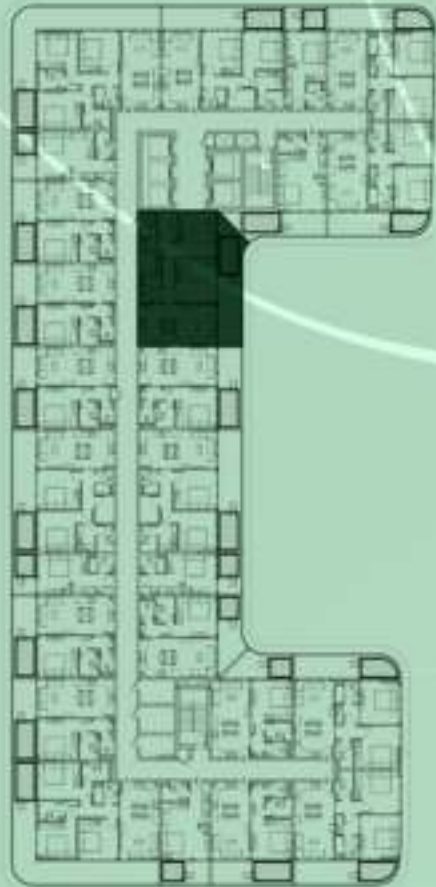

2 BERDOOM WITH POOL
923

NET AREA
1093.83 Sqf

SAMANA *Ivy Gardens*

KEYPLAN 9TH FLOOR

1 BEDROOM WITH POOL
924

NET AREA
728.93 Sqf

SAMANA *Ivy Gardens*

KEYPLAN 9TH FLOOR