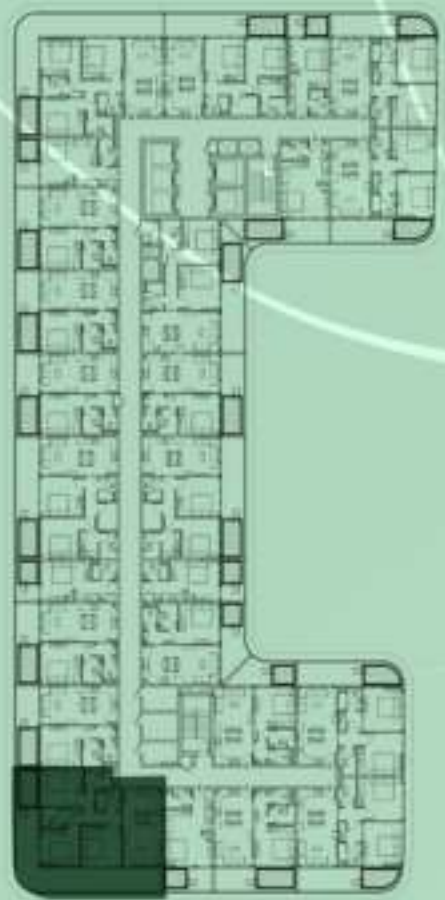

KEYPLAN 9TH FLOOR

3 BERDOOM WITH POOL
915

NET AREA
1475.95 Sqf