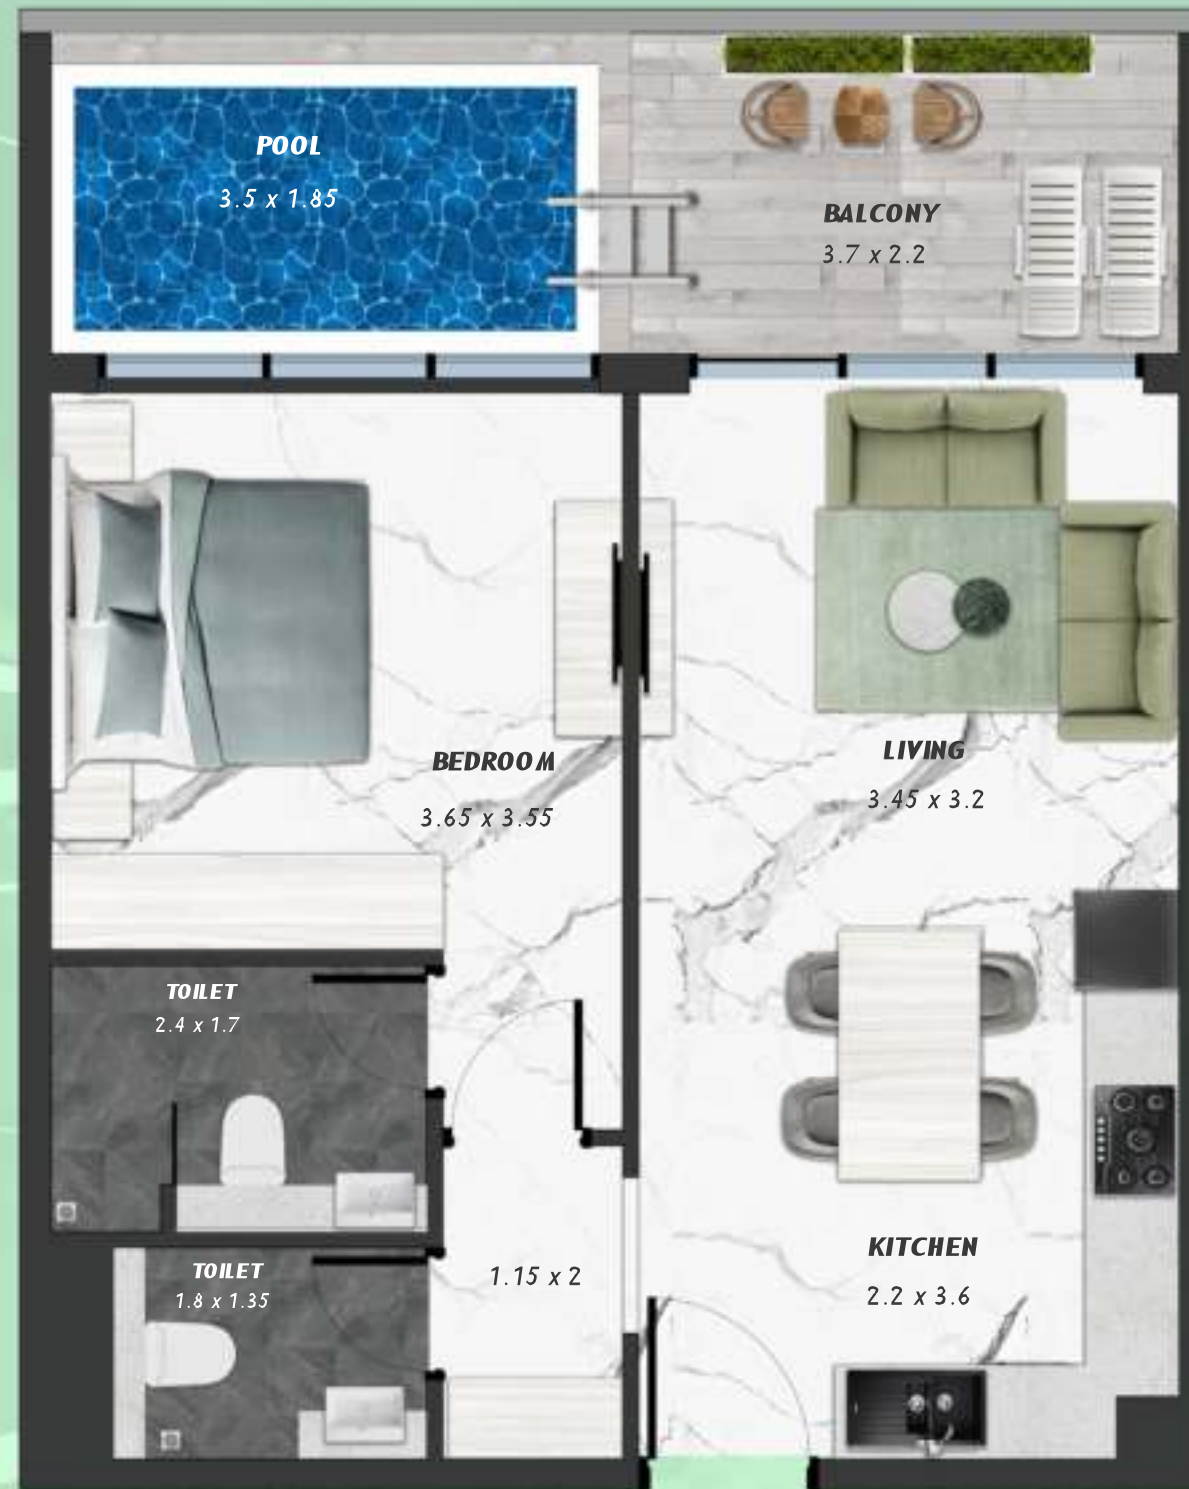

STUDIO WITH POOL
1407

NET AREA
445.30 Sqf

SAMANA
Ivy Gardens

KEYPLAN 14TH FLOOR

1 BEDROOM WITH POOL
1408

NET AREA
731.84 Sqf

SAMANA *Ivy Gardens*

KEYPLAN 14TH FLOOR