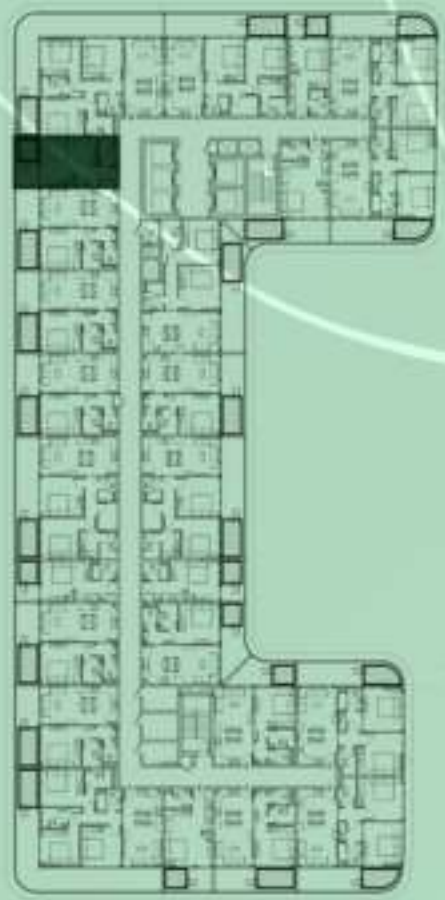

NET AREA
1093.83 Sqf

KEYPLAN 4TH FLOOR

3 BERDOOM WITH POOL
406

NET AREA
1489.08 Sqf

SAMANA
Ivy Gardens

KEYPLAN 4TH FLOOR

STUDIO WITH POOL
407

NET AREA
445.30 Sqf