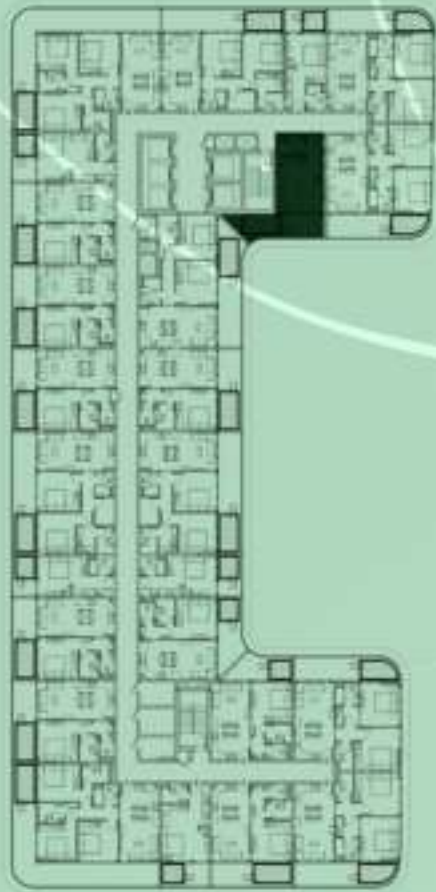

SAMANA Ivy Gardens

KEYPLAN 8TH FLOOR

2 BERDOOM WITH POOL
825

NET AREA
1068.64 Sqf

SAMANA
DEVELOPERS

KEYPLAN 9TH FLOOR

STUDIO WITH POOL
901

NET AREA
559.40 Sqf