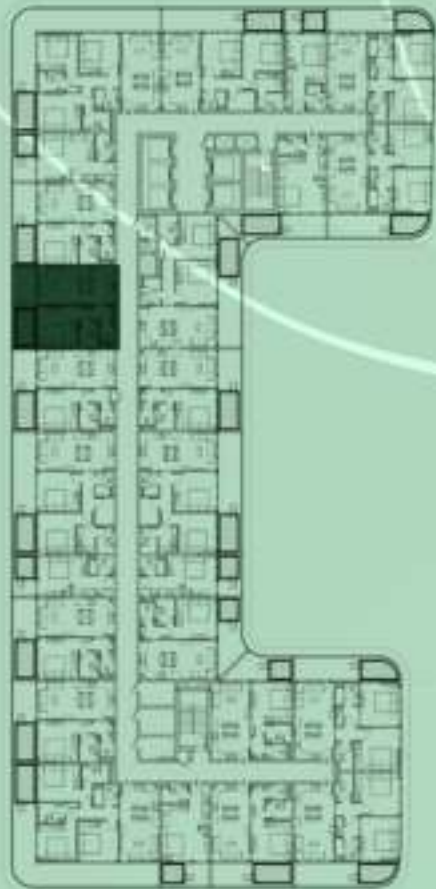

1 BEDROOM WITH POOL
908

NET AREA
731.84 Sqf

SAMANA *Ivy Gardens*

KEYPLAN 9TH FLOOR

1 BEDROOM WITH POOL
909

NET AREA
731.84 Sqf

SAMANA *Ivy Gardens*

KEYPLAN 9TH FLOOR