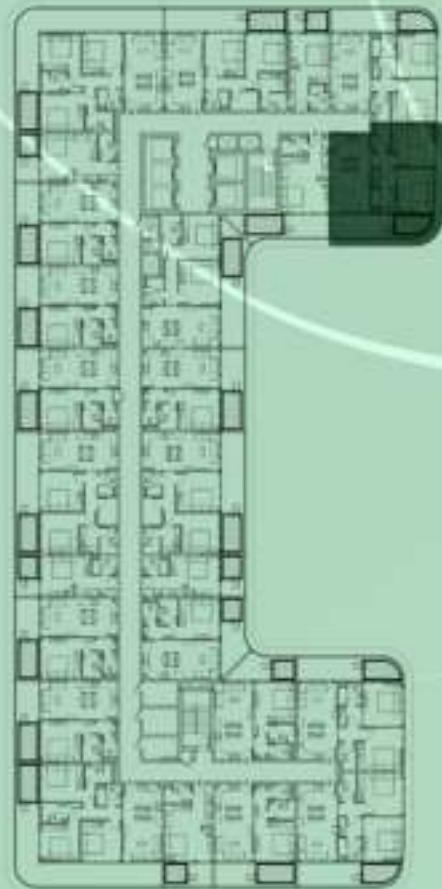

2 BERDOOM WITH POOL
425

NET AREA
1068.64 Sqf

SAMANA
DEVELOPERS

KEYPLAN 5TH FLOOR

STUDIO WITH POOL
501

NET AREA
559.40 Sqf

SAMANA
Ivy Gardens

KEYPLAN 5TH FLOOR