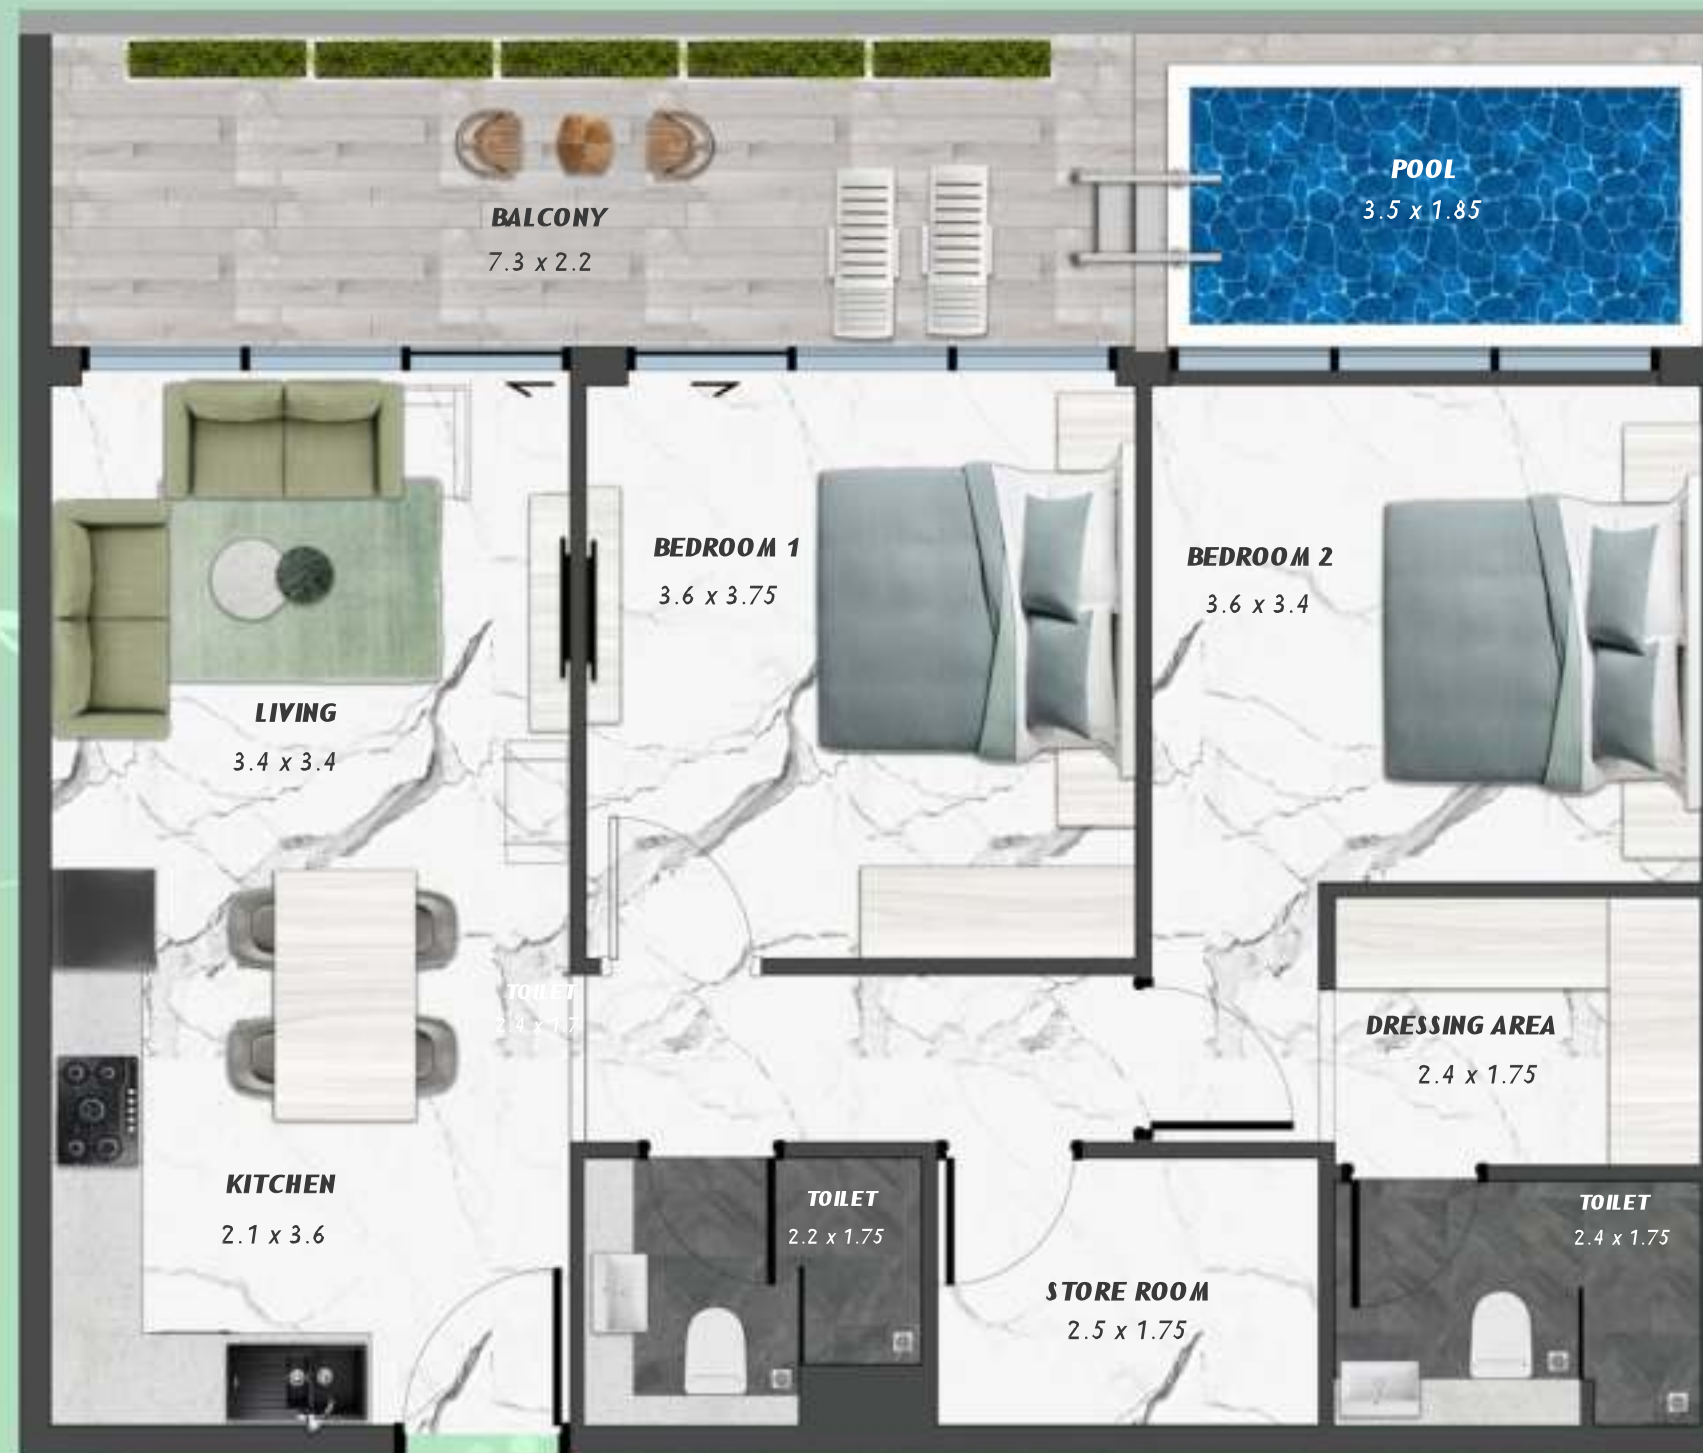

KEYPLAN 4TH FLOOR

2 BERDOOM WITH POOL
423

NET AREA
1093.83 Sqf