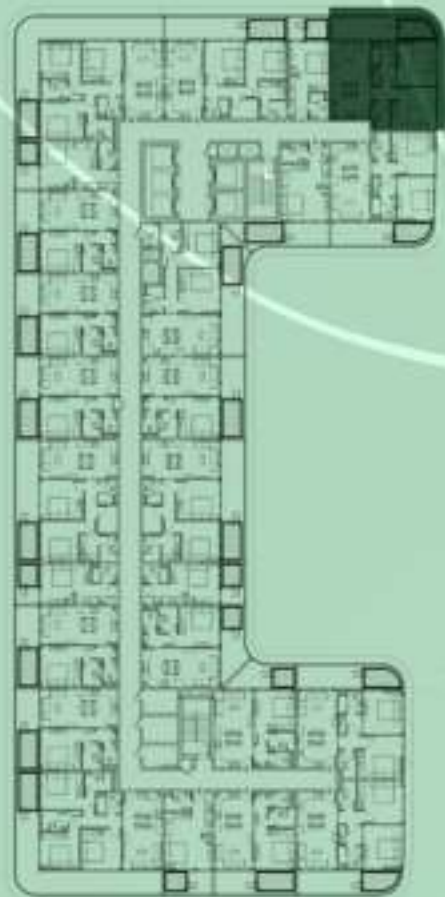

2 BERDOOM WITH POOL
1002

NET AREA
977.58 Sqf

KEYPLAN 10TH FLOOR

2 BEDROOM WITH POOL
1003

NET AREA
997.81 Sqf

SAMANA
Ivy Gardens

KEYPLAN 10TH FLOOR

STUDIO WITH POOL
1004