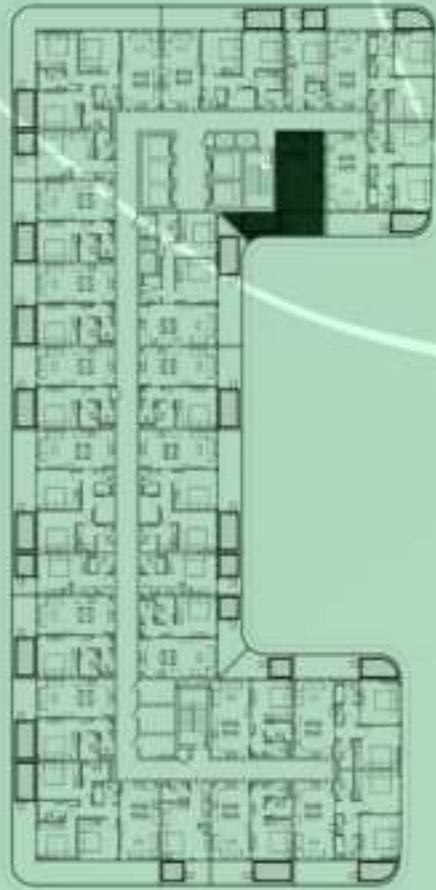

KEYPLAN 3RD FLOOR

STUDIO WITH POOL
301

NET AREA
559.40 Sqf