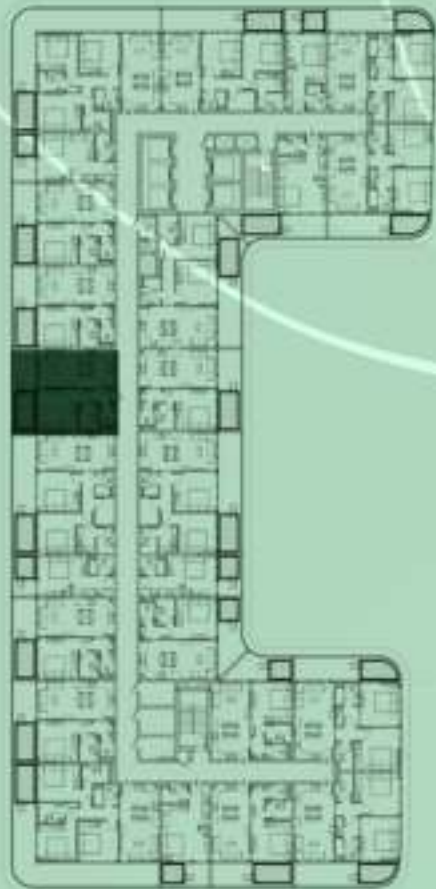

SAMANA *Ivy Gardens*

KEYPLAN 7TH FLOOR

1 BEDROOM WITH POOL
710

NET AREA
725.06 Sqf