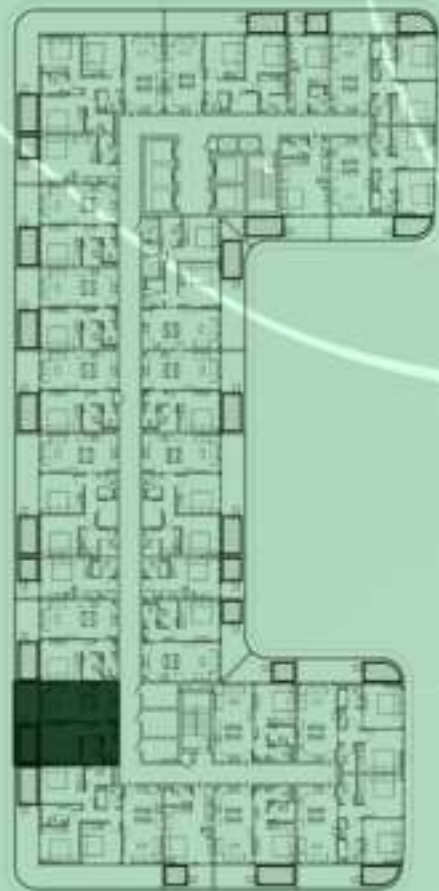

KEYPLAN 13 TH FLOOR

1 BEDROOM WITH POOL
1313

NET AREA
729.58 Sqf

SAMANA *Ivy Gardens*

KEYPLAN 13TH FLOOR

1 BEDROOM WITH POOL
1314

NET AREA
731.84 Sqf

KEYPLAN 13TH FLOOR