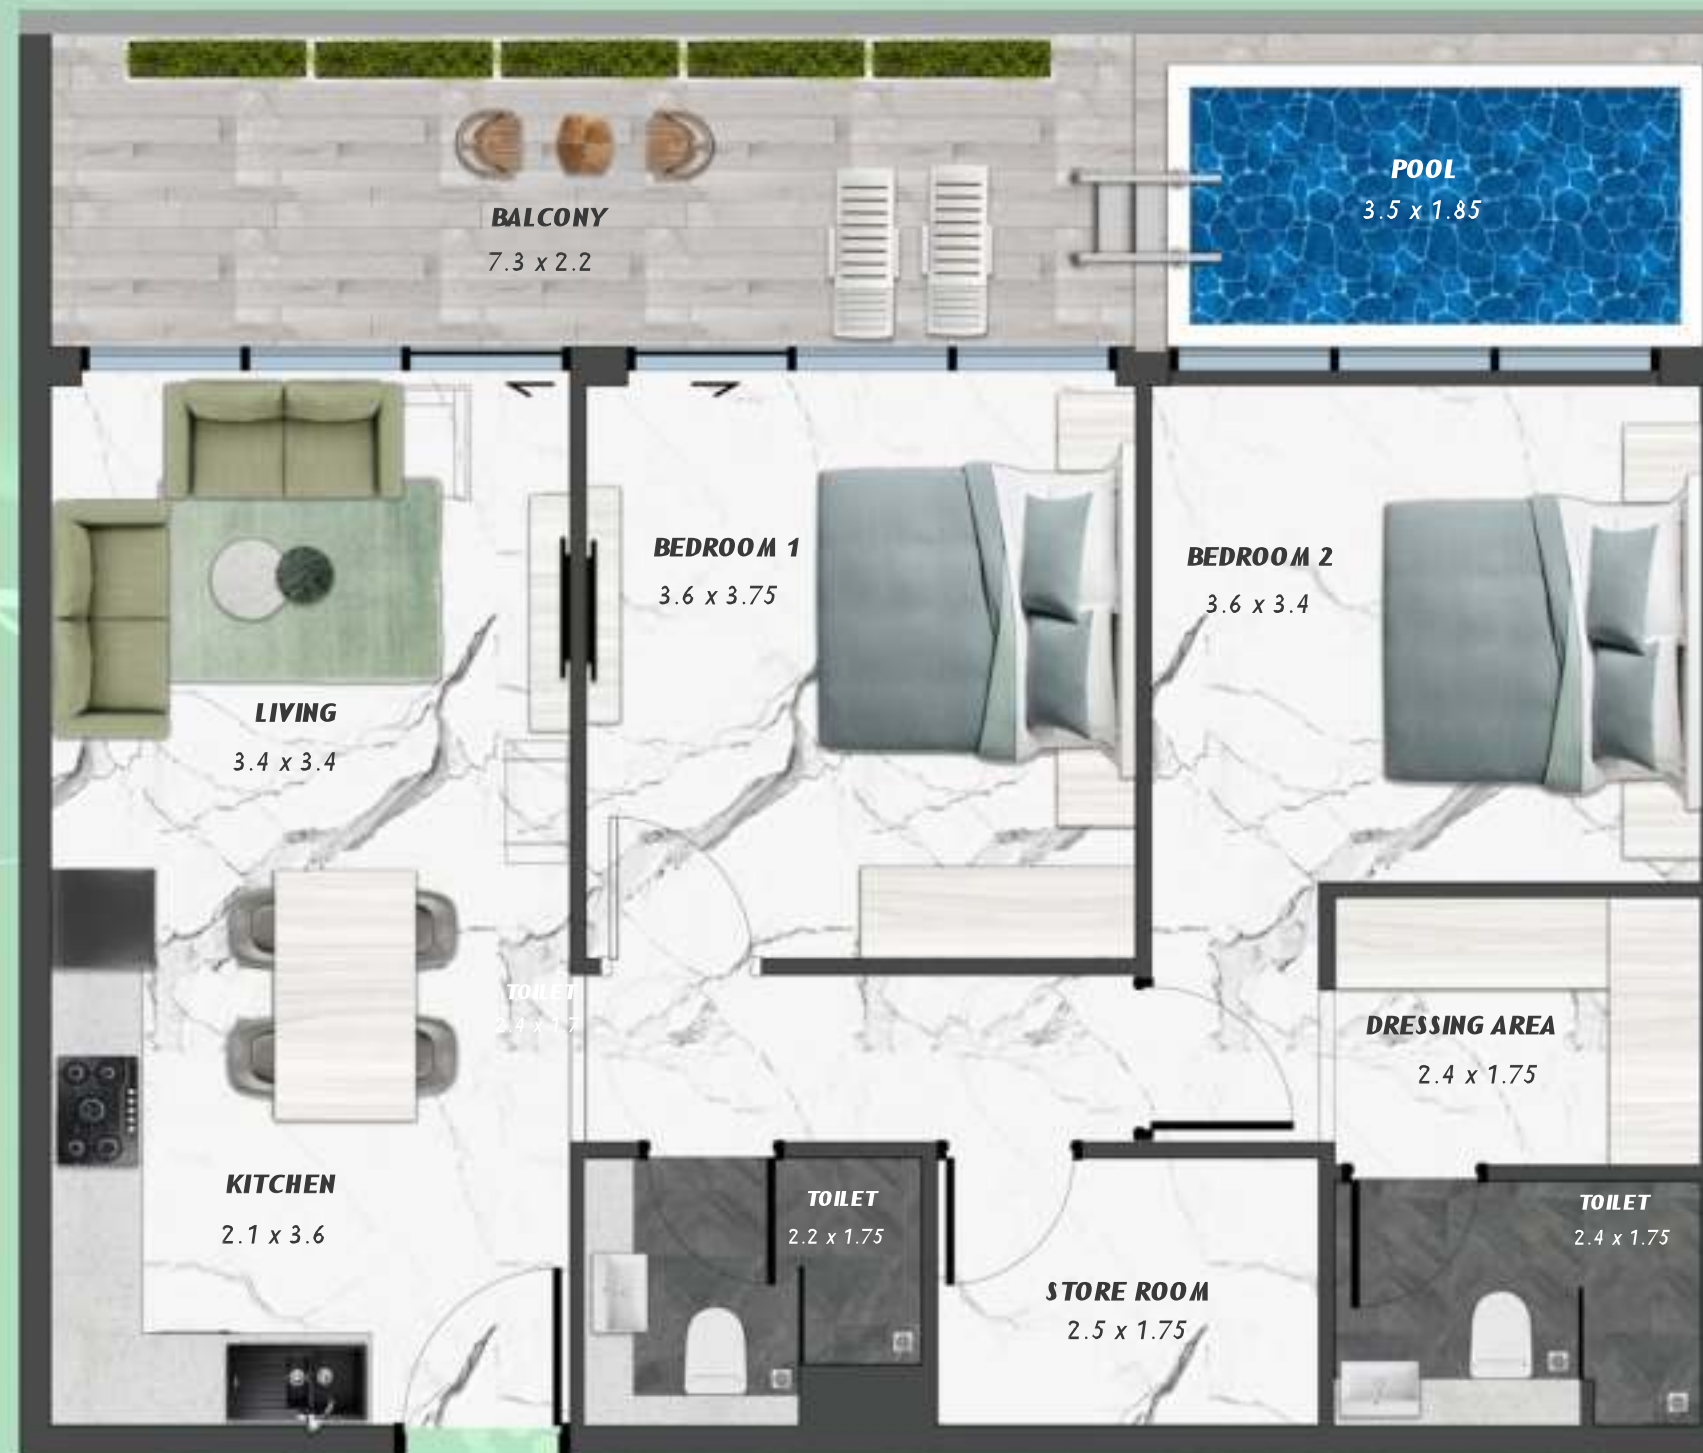

KEYPLAN 3RD FLOOR

2 BERDOOM WITH POOL
305

NET AREA
1093.83 Sqf