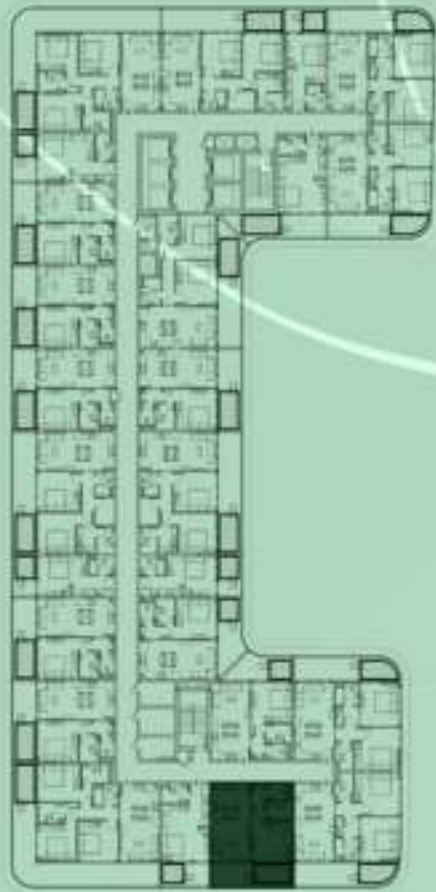

KEYPLAN 11TH FLOOR

1 BEDROOM WITH POOL
1117

NET AREA
1000.94 Sqf