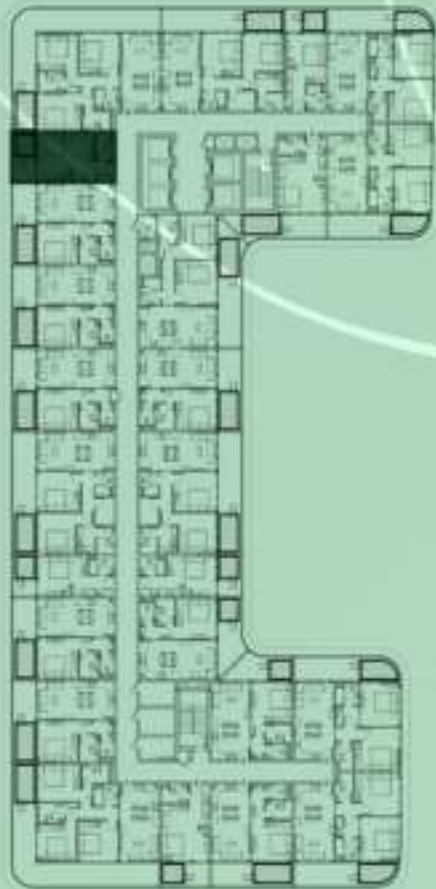

KEYPLAN 12TH FLOOR

STUDIO WITH POOL
1207

NET AREA
445.30 Sqf