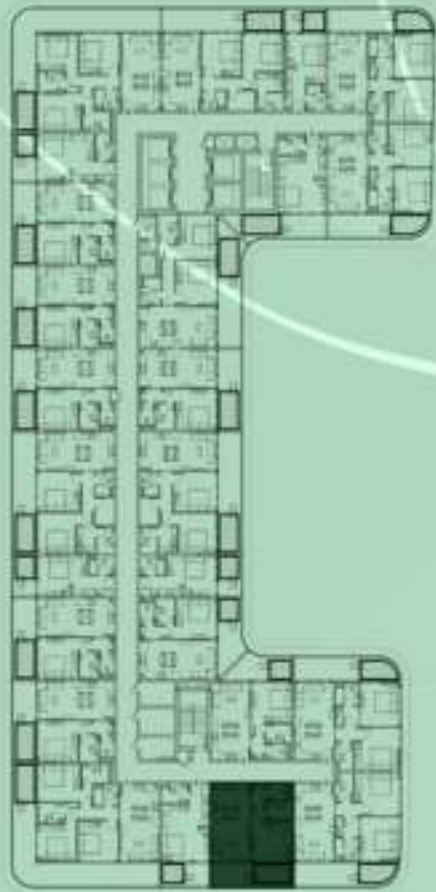

SAMANA Ivy Gardens

KEYPLAN 2ND FLOOR

1 BEDROOM WITH POOL
217

NET AREA
1000.94 Sqf