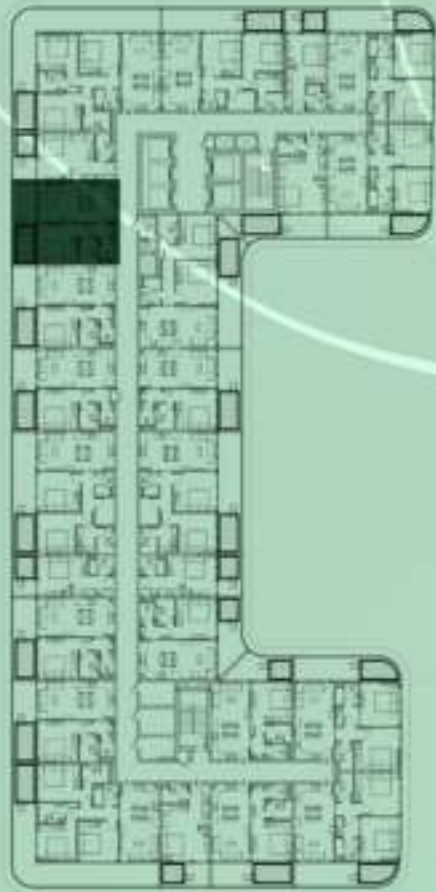

NET AREA
1489.08 Sqf

SAMANA
Ivy Gardens

KEYPLAN 11TH FLOOR

STUDIO WITH POOL
1107

NET AREA
445.30 Sqf

SAMANA
Ivy Gardens

KEYPLAN 11TH FLOOR

1 BEDROOM WITH POOL
1108