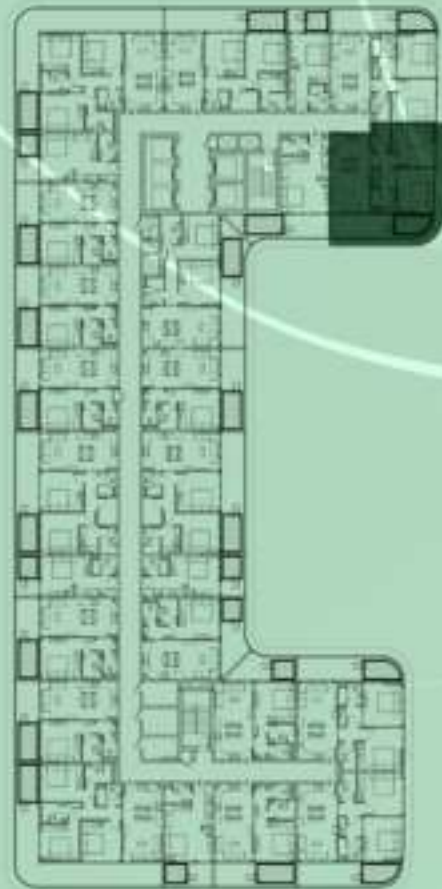

SAMANA
DEVELOPERS

KEYPLAN 13TH FLOOR

STUDIO WITH POOL
1301

NET AREA
559.40 Sqf

SAMANA
Ivy Gardens

KEYPLAN 13TH FLOOR

2 BERDOOM WITH POOL
1302

NET AREA
977.58 Sqf