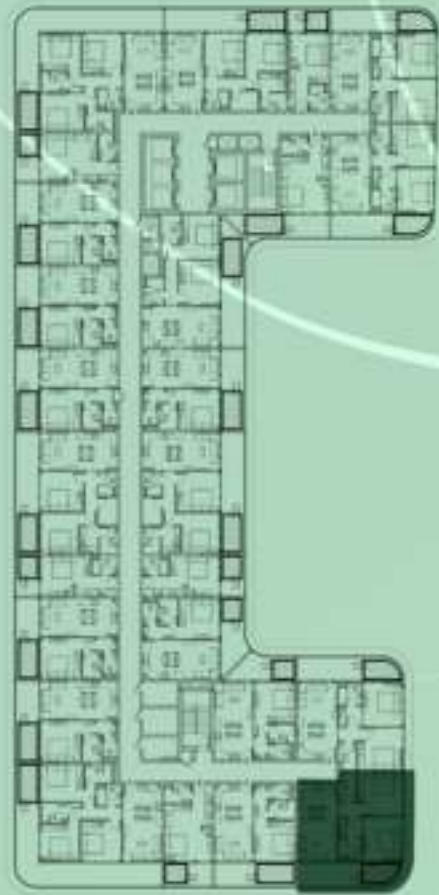

SAMANA
Ivy Gardens

KEYPLAN 14TH FLOOR

2 BERDOOM WITH POOL
1418

NET AREA
977.58 Sqf