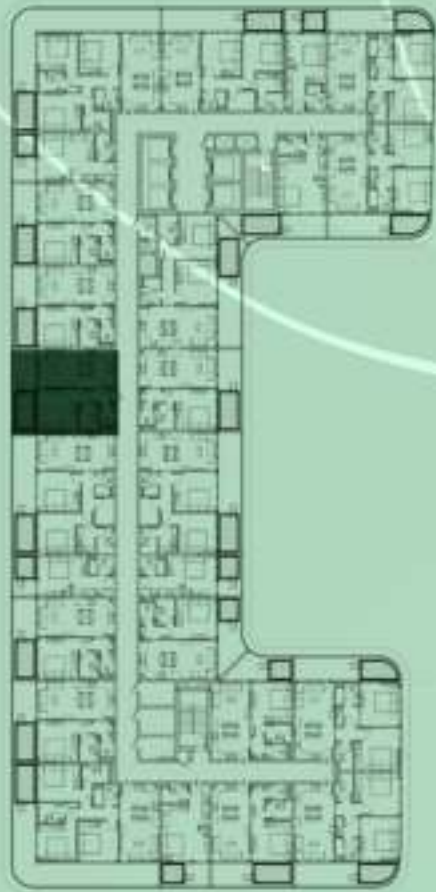

1 BEDROOM WITH POOL
1409

NET AREA
731.84 Sqf

SAMANA *Ivy Gardens*

KEYPLAN 14TH FLOOR

1 BEDROOM WITH POOL
1410

NET AREA
725.06 Sqf

KEYPLAN 14TH FLOOR

2 BERDOOM WITH POOL
1411