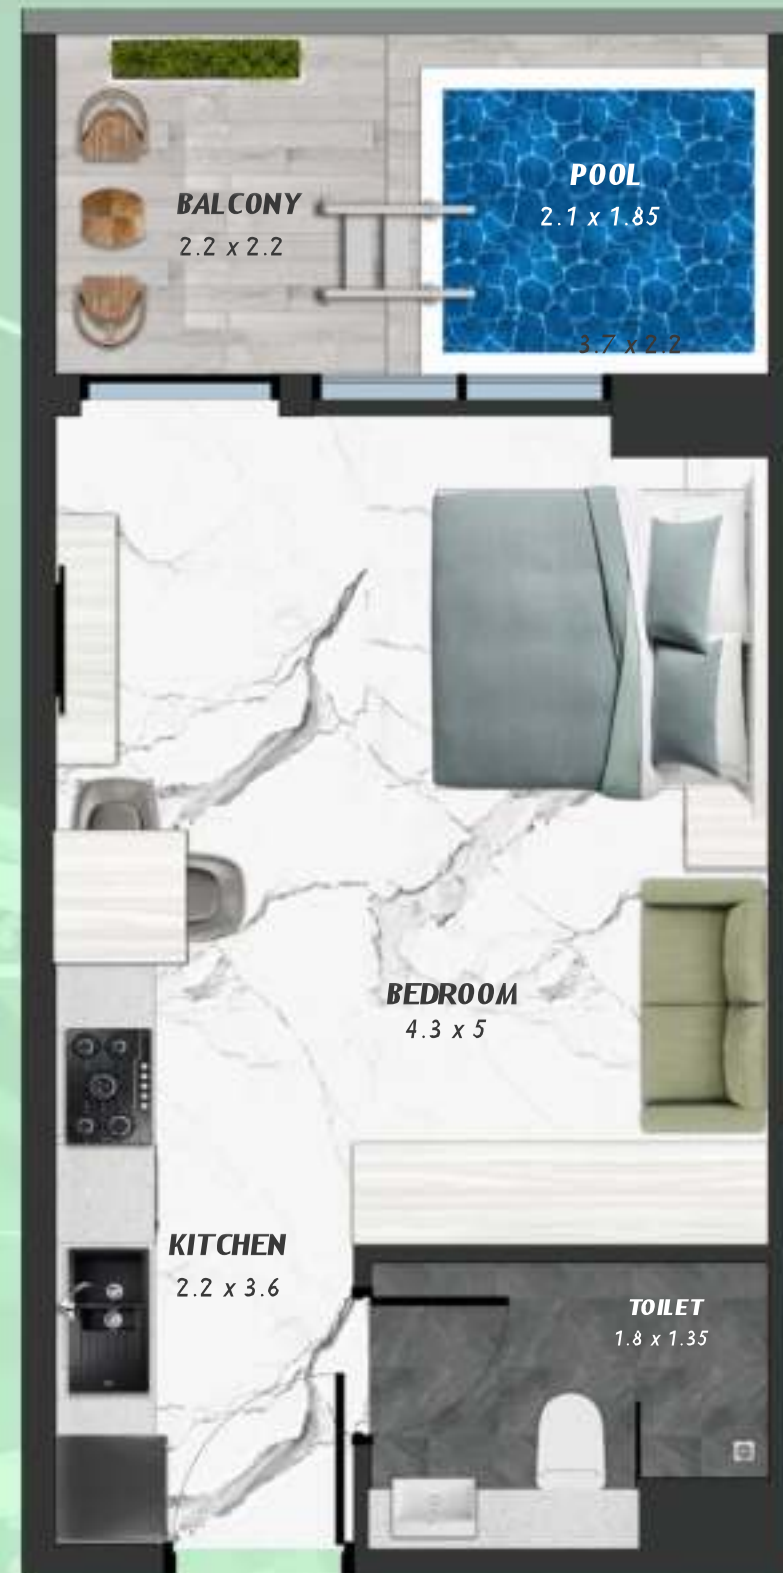

KEYPLAN 10TH FLOOR

3 BERDOOM WITH POOL
1015

NET AREA
1475.95 Sqf

SAMANA *Ivy Gardens*

KEYPLAN 10TH FLOOR

STUDIO WITH POOL
1016

NET AREA
445.30 Sqf

KEYPLAN 10TH FLOOR