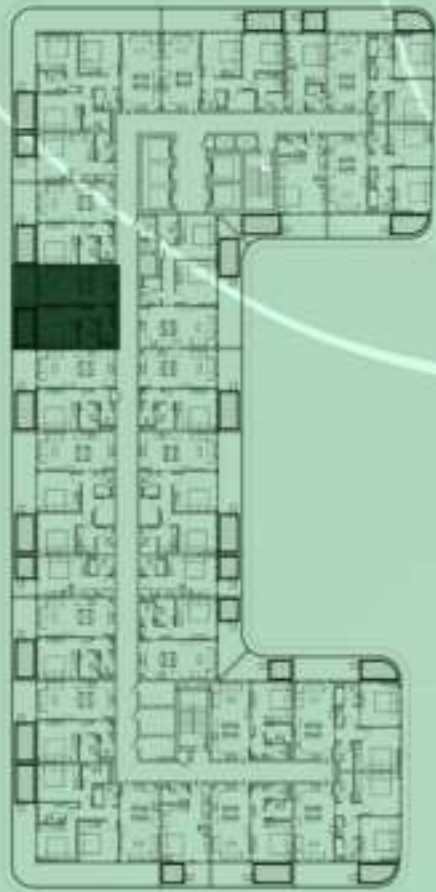

NET AREA
445.30 Sqf

SAMANA
Ivy Gardens

KEYPLAN 7TH FLOOR

1 BEDROOM WITH POOL
708

NET AREA
731.84 Sqf

SAMANA Ivy Gardens

KEYPLAN 7TH FLOOR

1 BEDROOM WITH POOL
709