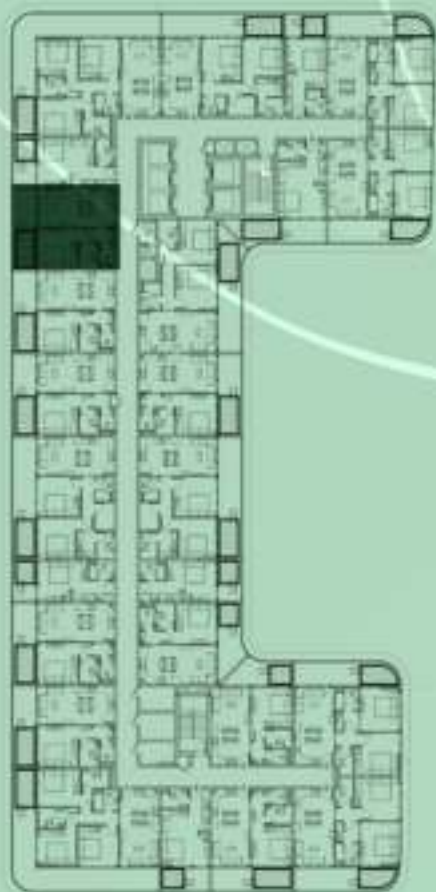

SAMANA
Ivy Gardens

KEYPLAN 2ND FLOOR

STUDIO WITH POOL
207

NET AREA
445.30 Sqf

SAMANA Ivy Gardens

KEYPLAN 2ND FLOOR

1 BEDROOM WITH POOL
208

NET AREA
731.84 Sqf