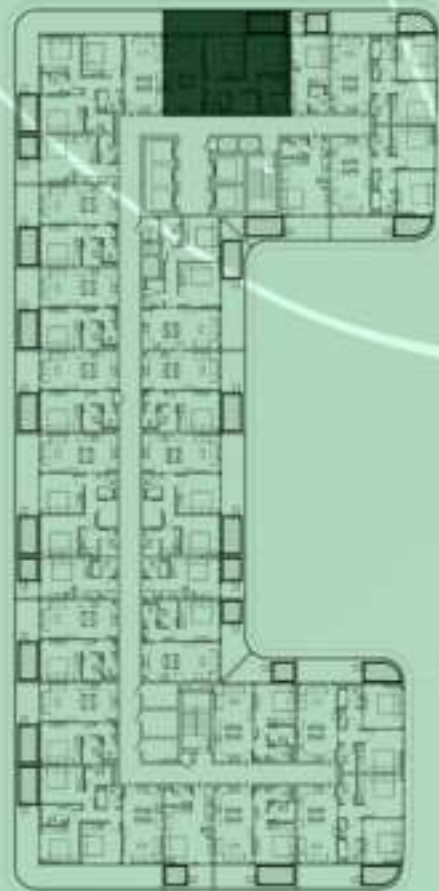

KEYPLAN 9TH FLOOR

STUDIO WITH POOL
904

NET AREA
373.94Sqf

SAMANA Ivy Gardens

KEYPLAN 9TH FLOOR

2 BERDOOM WITH POOL
905

NET AREA
1093.83 Sqf

KEYPLAN 9TH FLOOR