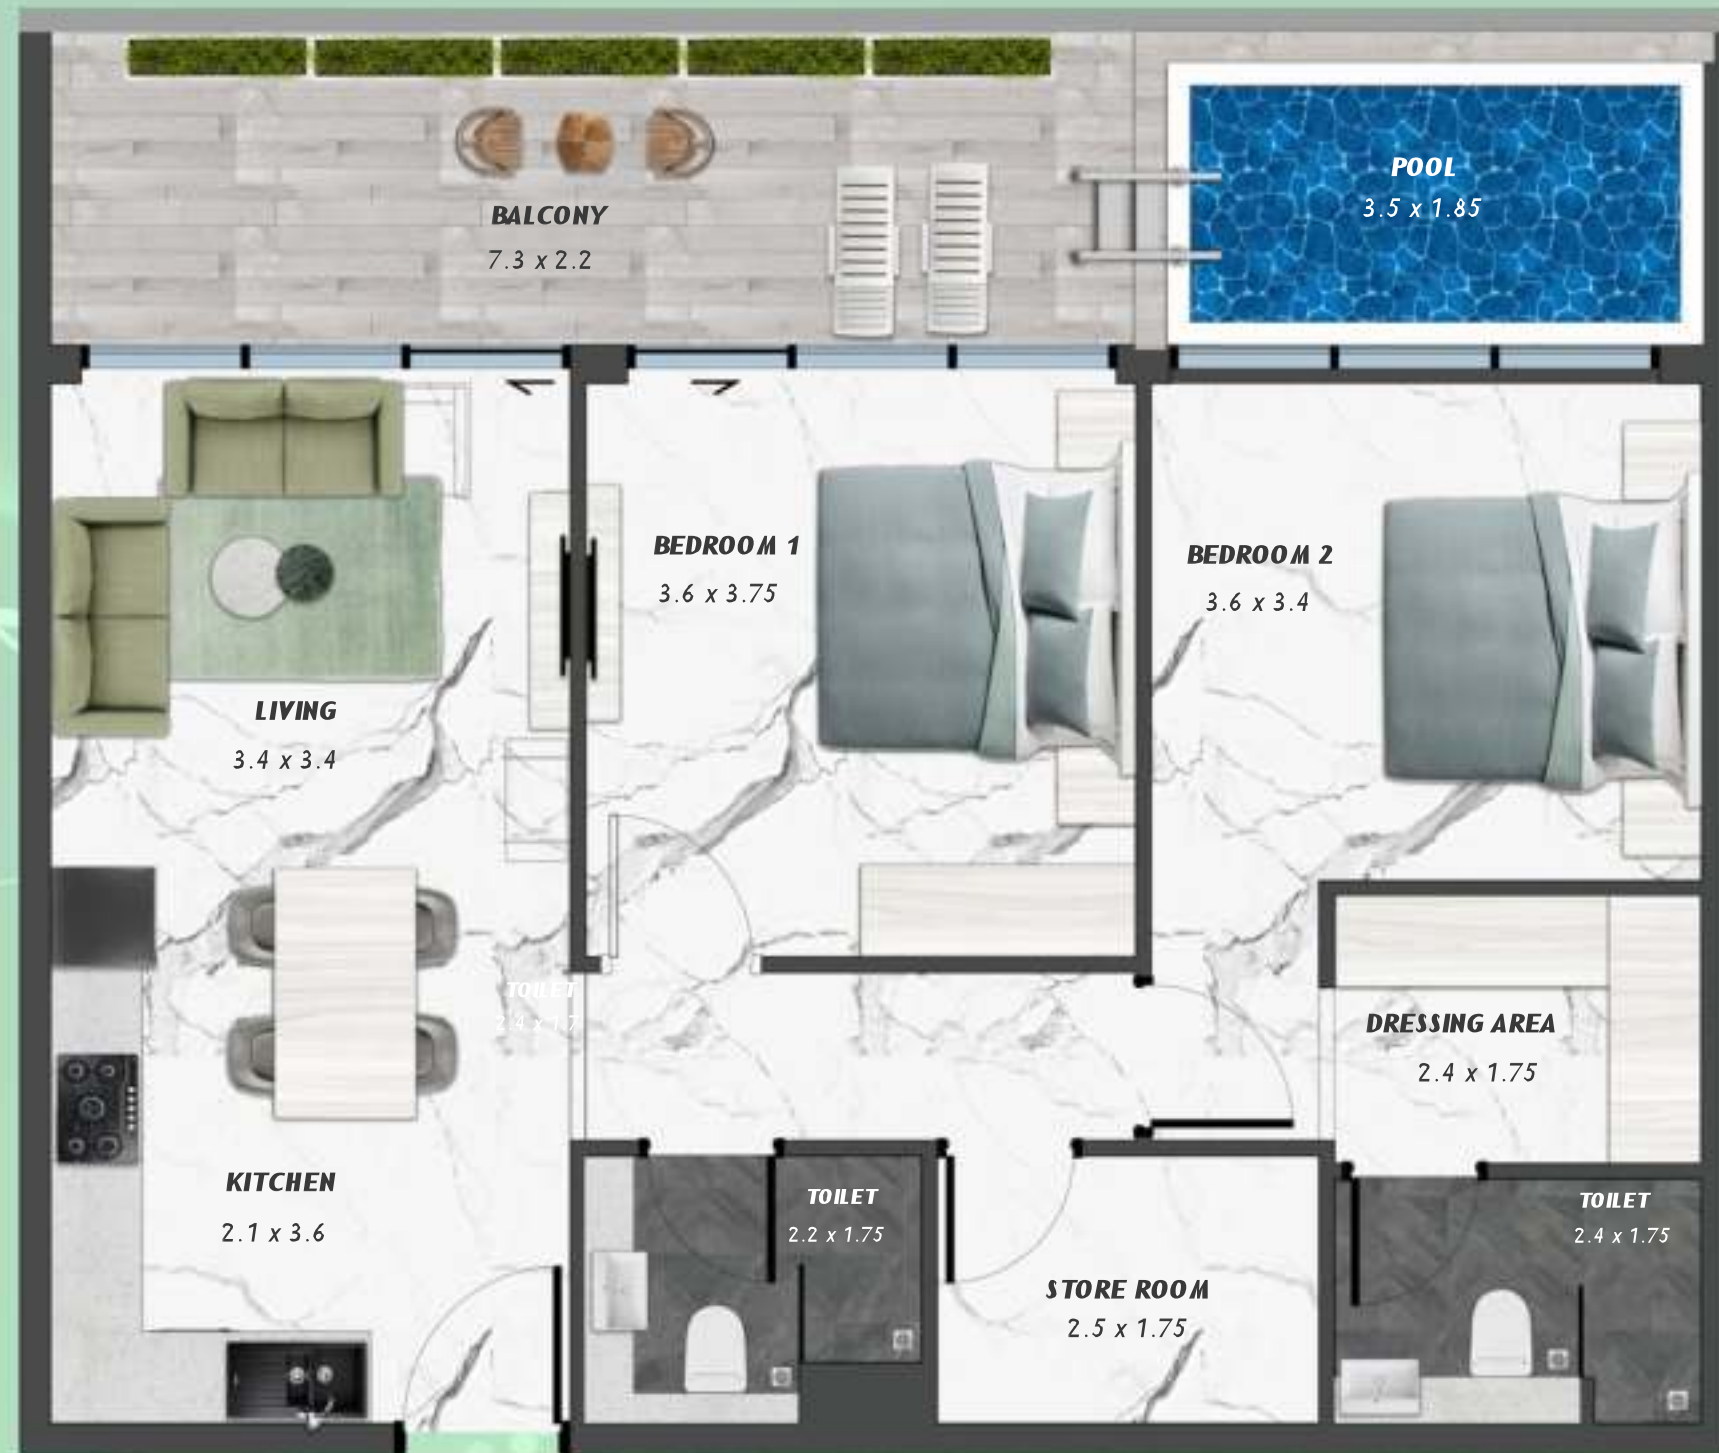

KEYPLAN 5TH FLOOR

STUDIO WITH POOL
522

NET AREA
376.20 Sqf

SAMANA
Ivy Gardens

KEYPLAN 5TH FLOOR

2 BERDOOM WITH POOL
523

NET AREA
1093.83 Sqf

SAMANA *Ivy Gardens*