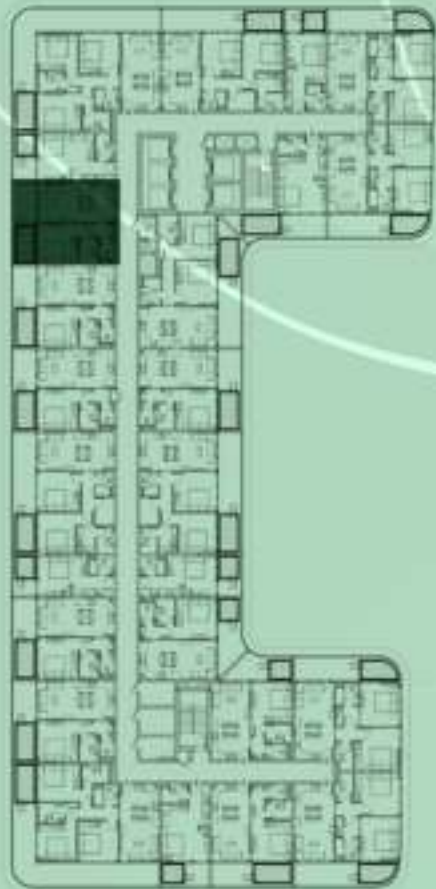

SAMANA *Ivy Gardens*

KEYPLAN 8TH FLOOR

1 BEDROOM WITH POOL
808

NET AREA
731.84 Sqf