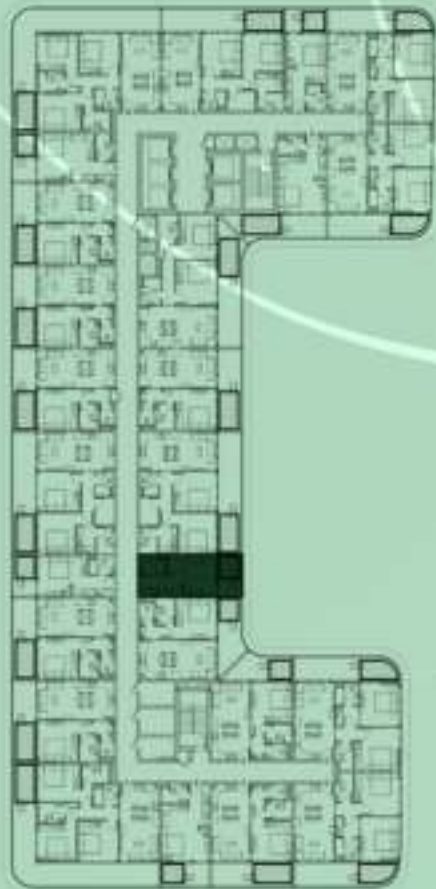

1 BEDROOM WITH POOL
1121

NET AREA
711.06 Sqf

SAMANA
Ivy Gardens

KEYPLAN 11TH FLOOR

STUDIO WITH POOL
1122

NET AREA
376.20 Sqf

SAMANA *Ivy Gardens*

KEYPLAN 11TH FLOOR