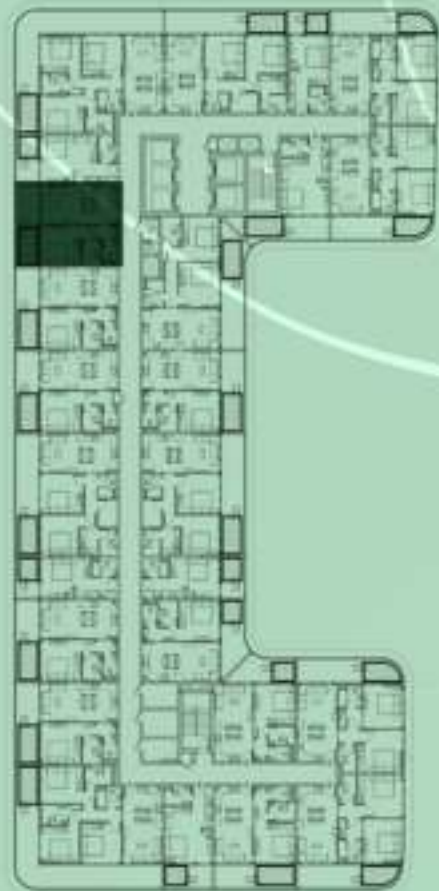

NET AREA
1489.08 Sqf

SAMANA
Ivy Gardens

KEYPLAN 10TH FLOOR

STUDIO WITH POOL
1007

NET AREA
445.30 Sqf

SAMANA
Ivy Gardens

KEYPLAN 10TH FLOOR

1 BEDROOM WITH POOL
1008