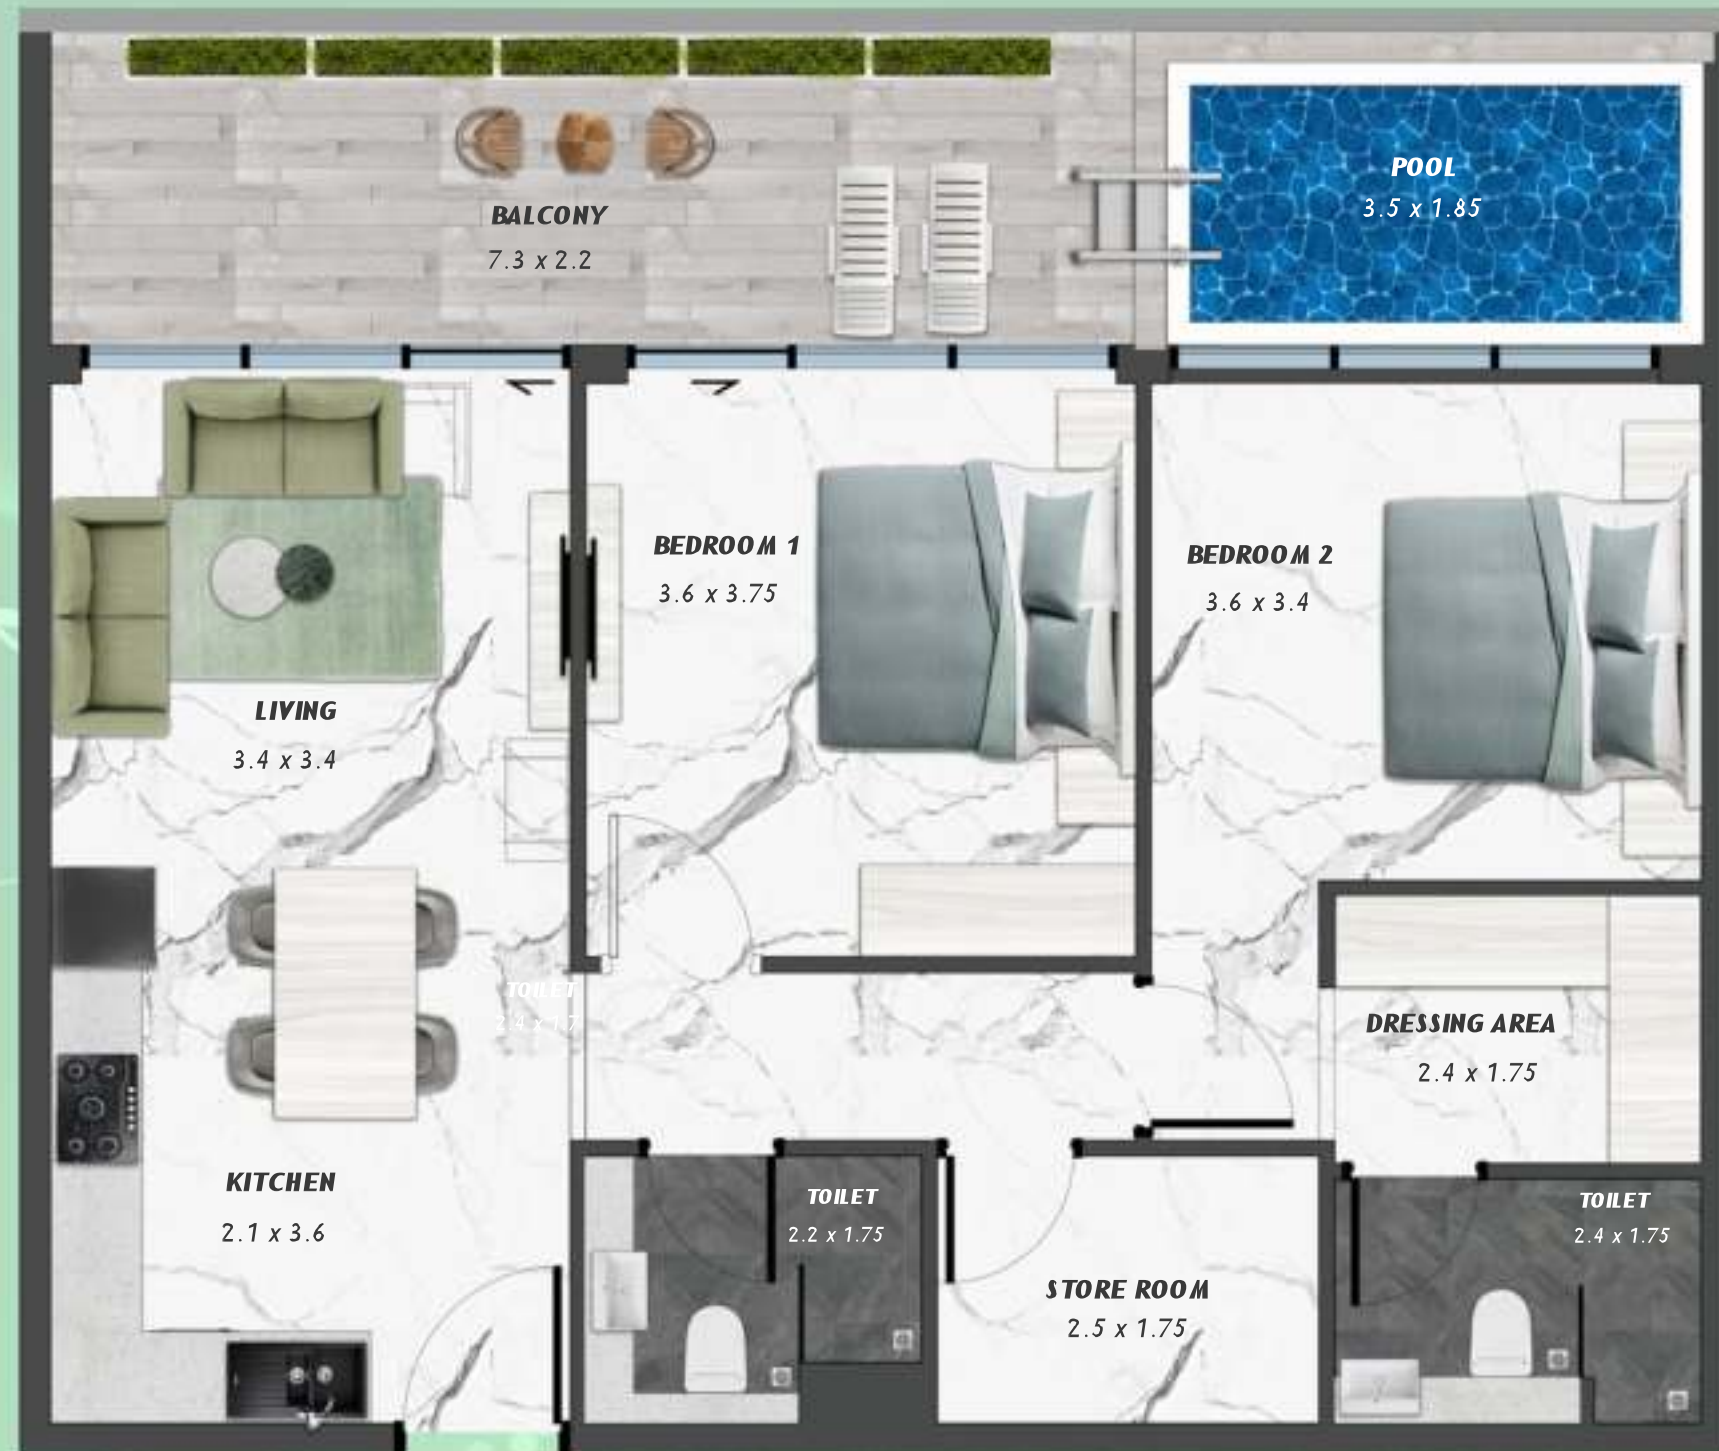

SAMANA *Ivy Gardens*

KEYPLAN 10TH FLOOR

2 BERDOOM WITH POOL
1023

NET AREA
1093.83 Sqf