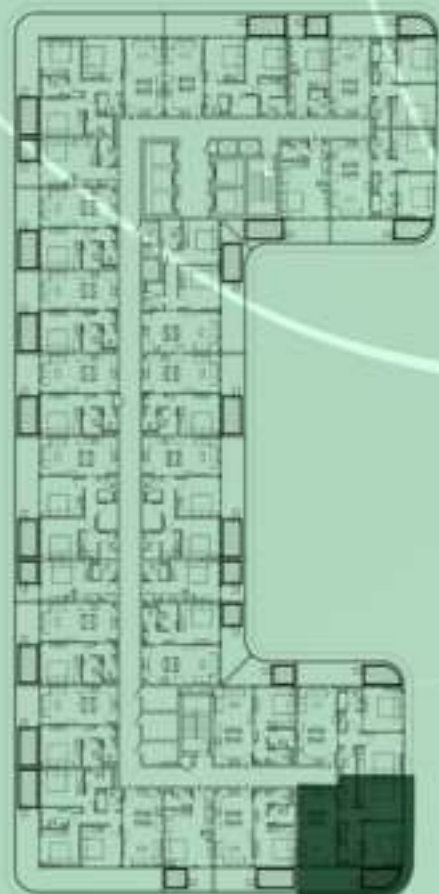

SAMANA *Ivy Gardens*

KEYPLAN 7TH FLOOR

2 BERDOOM WITH POOL
718

NET AREA
977.58 Sqf