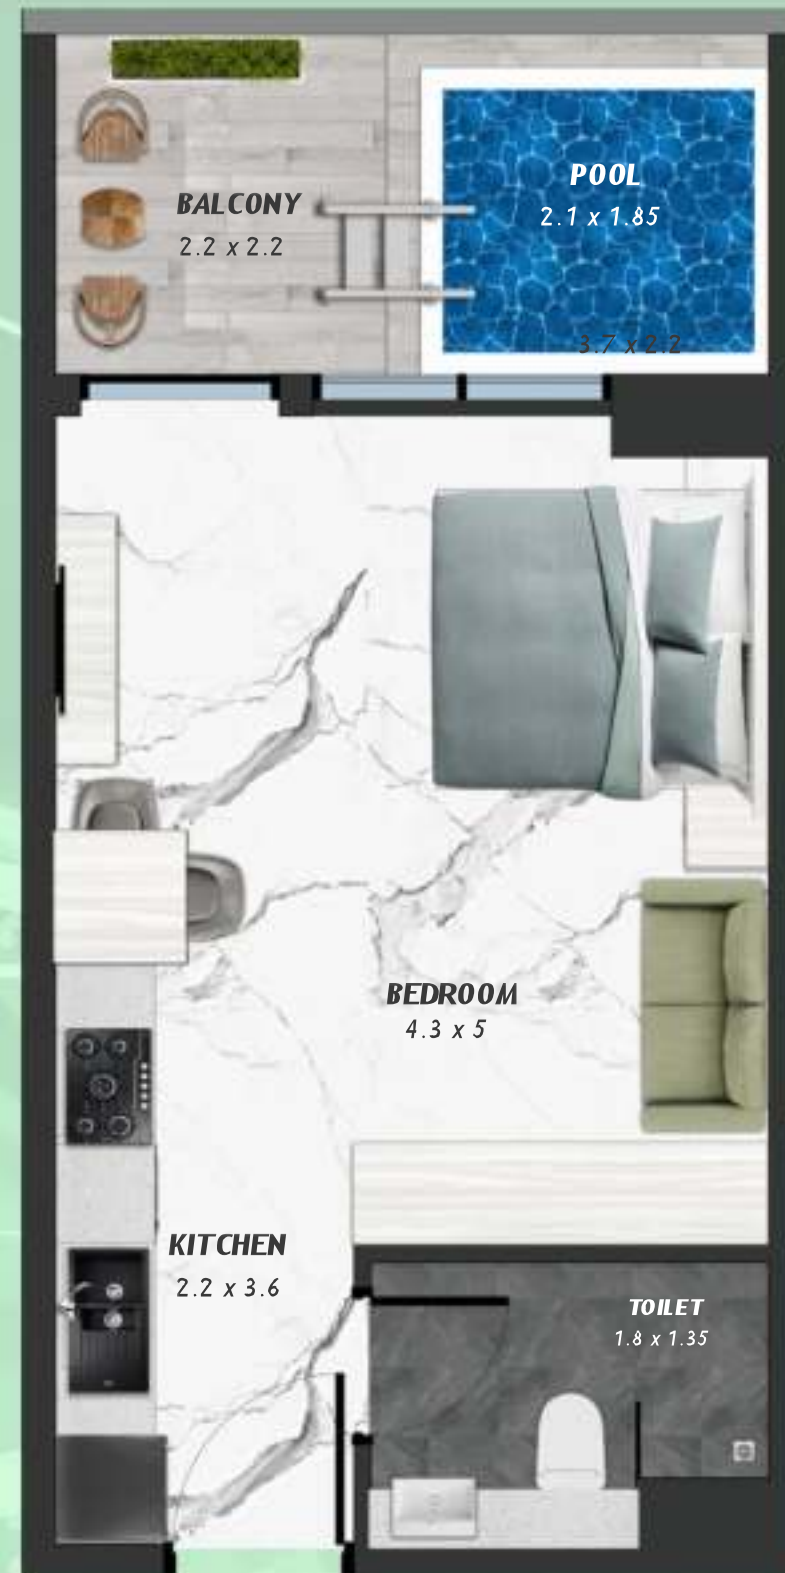

3 BERDOOM WITH POOL
1315

NET AREA
1475.95 Sqf

SAMANA *Ivy Gardens*

KEYPLAN 13TH FLOOR

STUDIO WITH POOL
1316

NET AREA
445.30 Sqf

KEYPLAN 13TH FLOOR

1 BEDROOM WITH POOL
1317