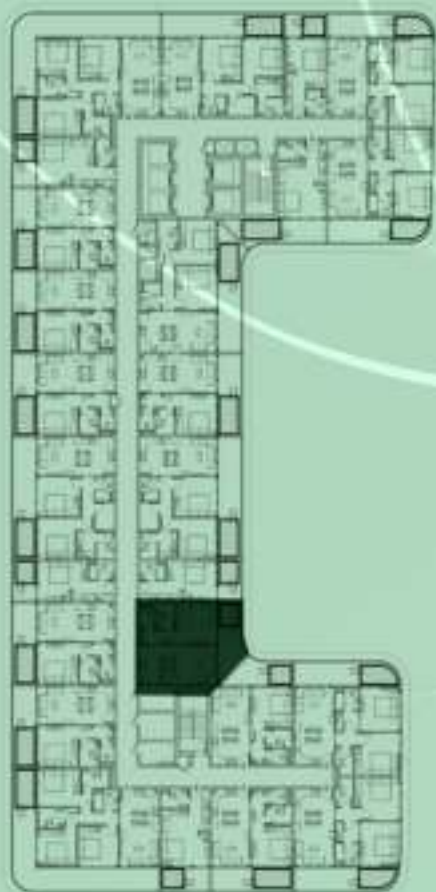

KEYPLAN 9TH FLOOR

2 BERDOOM WITH POOL
919

NET AREA
1000.18 Sqf

SAMANA Ivy Gardens

KEYPLAN 9TH FLOOR

1 BEDROOM WITH POOL
920

NET AREA
702.02 Sqf

KEYPLAN 9TH FLOOR