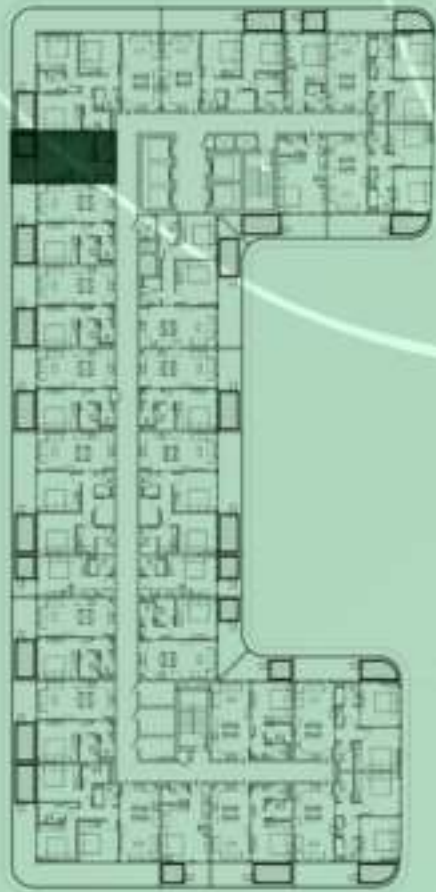

NET AREA
1093.83 Sqf

SAMANA
DEVELOPERS

KEYPLAN 8TH FLOOR

3 BERDOOM WITH POOL
806

NET AREA
1489.08 Sqf

SAMANA
Ivy Gardens

KEYPLAN 8TH FLOOR

STUDIO WITH POOL
807