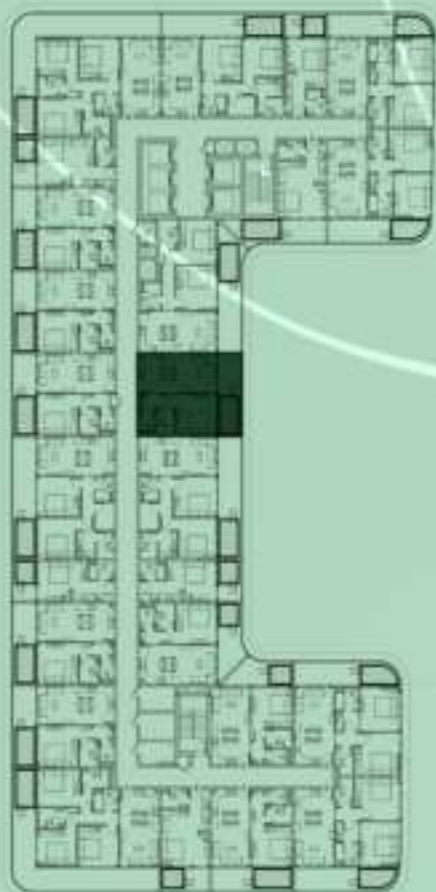

NET AREA
376.20 Sqf

SAMANA
Ivy Gardens

KEYPLAN 6TH FLOOR

2 BERDOOM WITH POOL
623

NET AREA
1093.83 Sqf

SAMANA
DEVELOPERS

SAMANA *Ivy Gardens*

KEYPLAN 6TH FLOOR