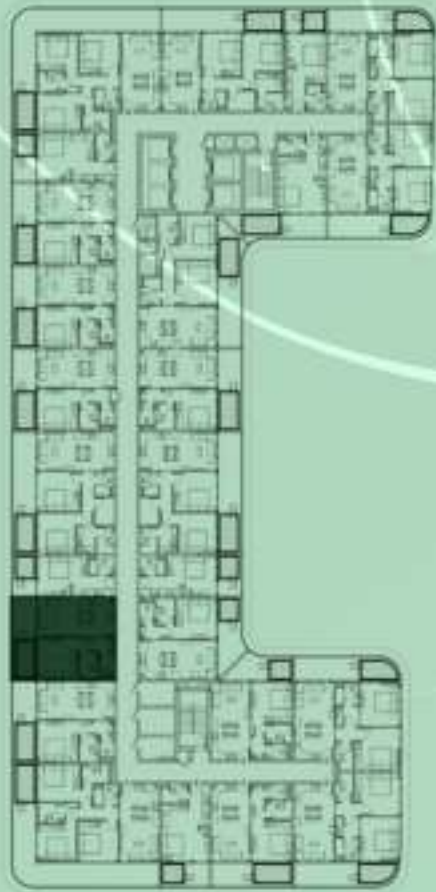

NET AREA
1094.80 Sqf

SAMANA
Ivy Gardens

KEYPLAN 8TH FLOOR

STUDIO WITH POOL
812

NET AREA
376.20 Sqf

SAMANA
DEVELOPERS

SAMANA *Ivy Gardens*

KEYPLAN 8TH FLOOR