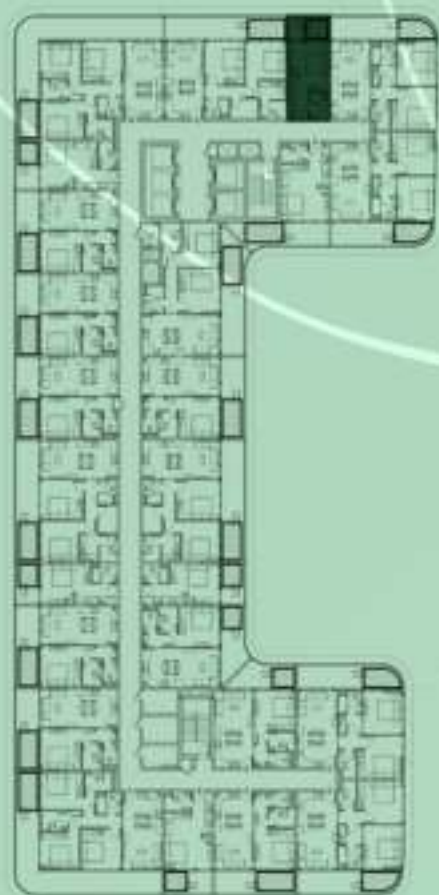

2 BERDOOM WITH POOL
202

NET AREA
977.58 Sqf

KEYPLAN 2ND FLOOR

2 BERDOOM WITH POOL
203

NET AREA
997.81 Sqf

SAMANA
Ivy Gardens

KEYPLAN 2ND FLOOR

STUDIO WITH POOL
204