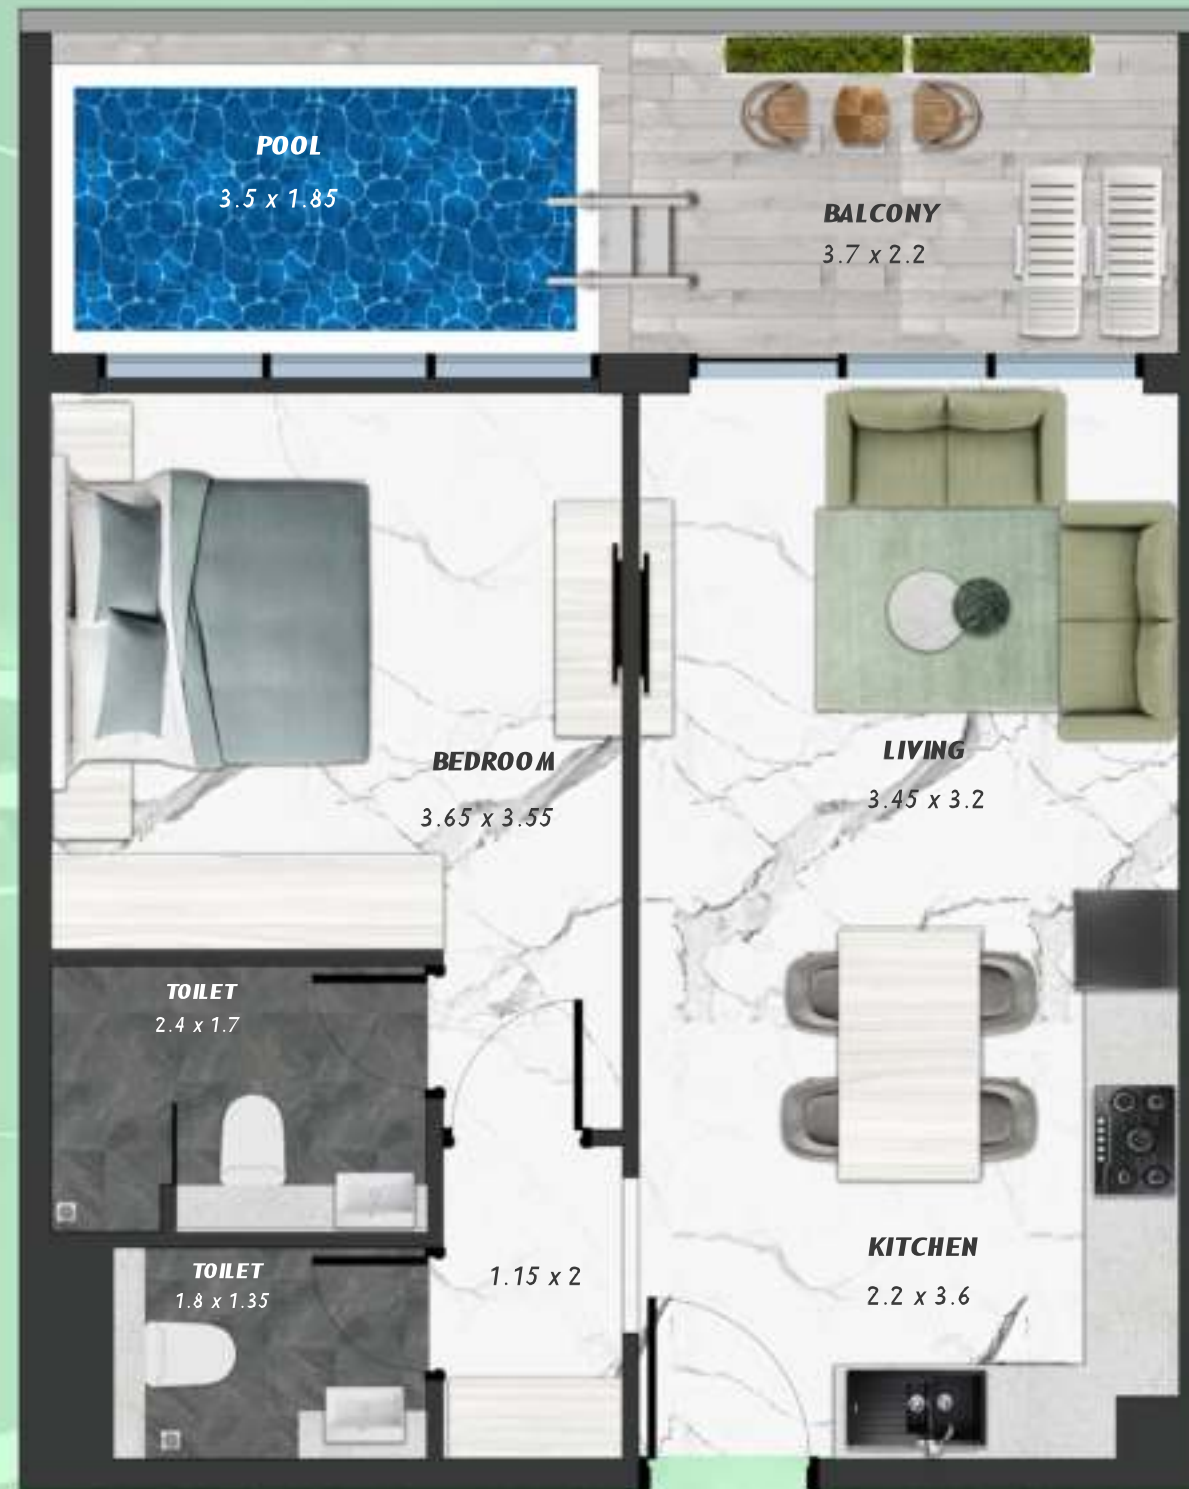

NET AREA
376.20 Sqf

SAMANA *Ivy Gardens*

KEYPLAN 9TH FLOOR

1 BEDROOM WITH POOL
913

NET AREA
729.58 Sqf

SAMANA *Ivy Gardens*

KEYPLAN 9TH FLOOR

1 BEDROOM WITH POOL
914