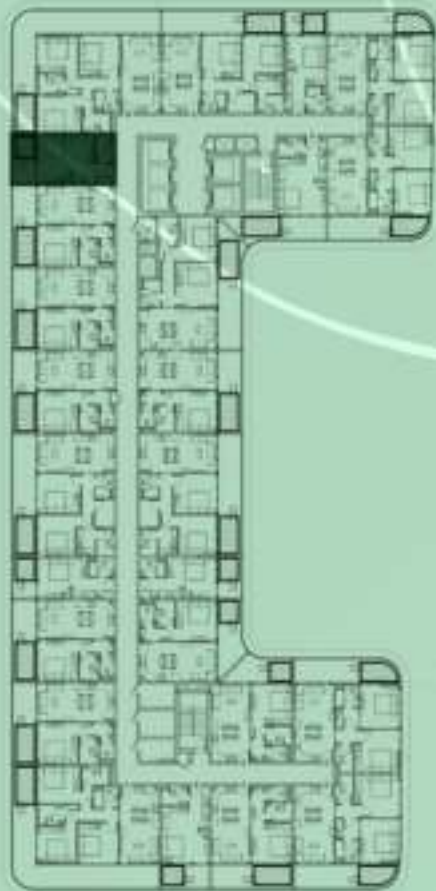

KEYPLAN 5TH FLOOR

STUDIO WITH POOL
507

NET AREA
445.30 Sqf