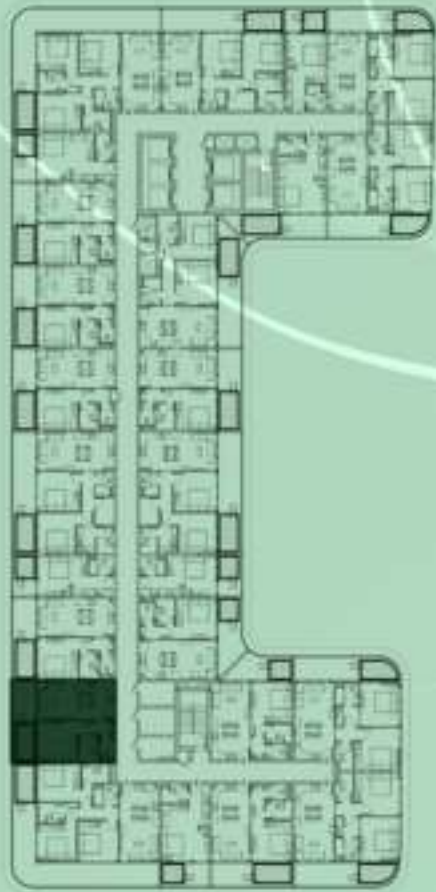

SAMANA *Ivy Gardens*

KEYPLAN 12TH FLOOR

1 BEDROOM WITH POOL
1213

NET AREA
729.58 Sqf

SAMANA *Ivy Gardens*

KEYPLAN 12TH FLOOR

1 BEDROOM WITH POOL
1214

NET AREA
731.84 Sqf