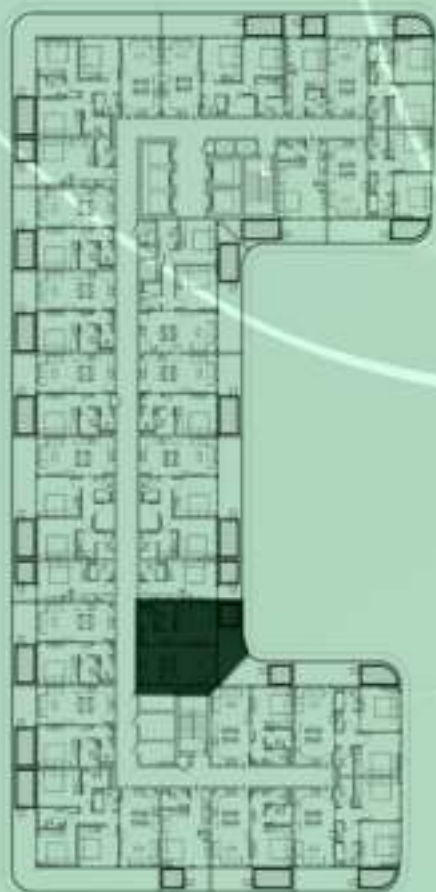

SAMANA *Ivy Gardens*

KEYPLAN 5TH FLOOR

1 BEDROOM WITH POOL
520

NET AREA
702.02 Sqf

KEYPLAN 5TH FLOOR

1 BEDROOM WITH POOL
521

NET AREA
711.06 Sqf

SAMANA
Ivy Gardens