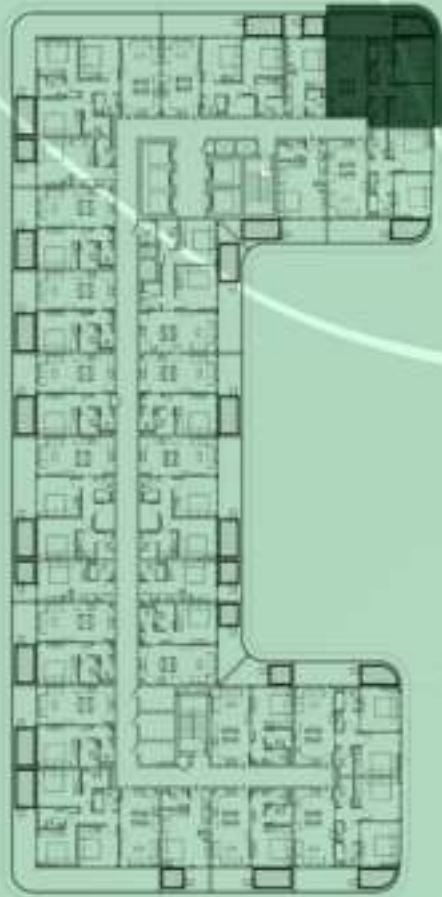

STUDIO WITH POOL
701

NET AREA
559.40 Sqf

SAMANA
Ivy Gardens

KEYPLAN 7TH FLOOR

2 BERDOOM WITH POOL
702

NET AREA
977.58 Sqf

KEYPLAN 7TH FLOOR

2 BERDOOM WITH POOL
703