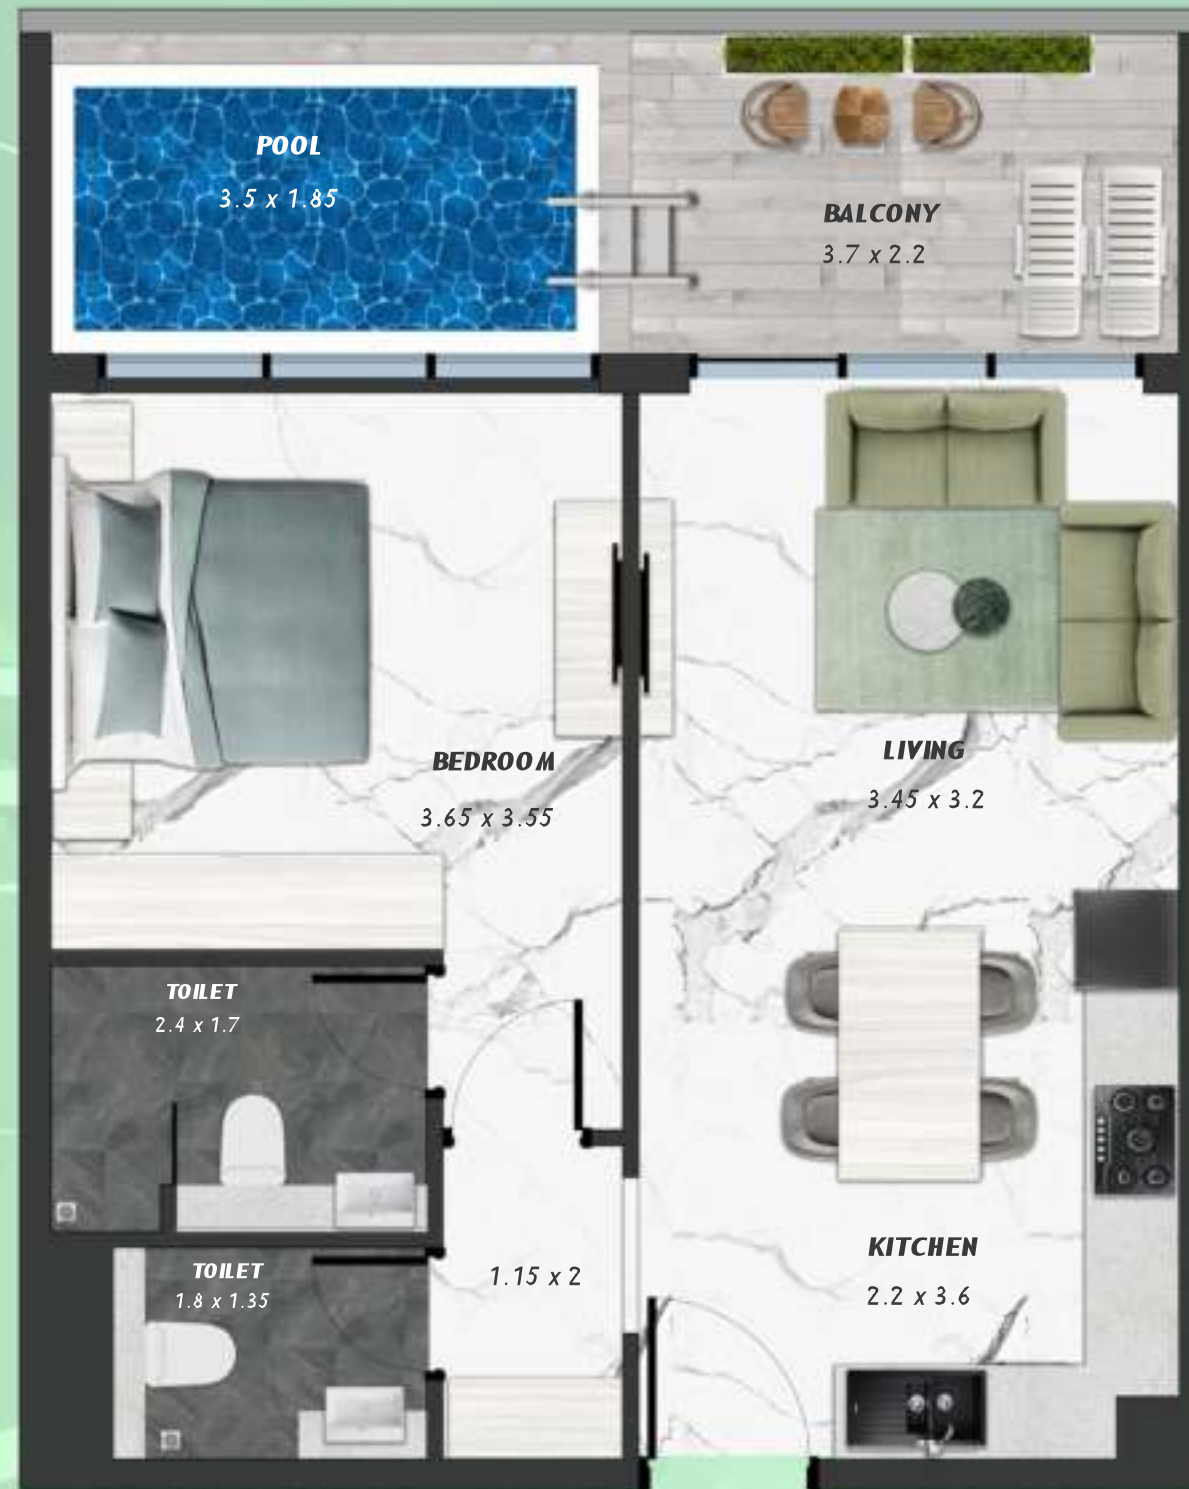

SAMANA *Ivy Gardens*

KEYPLAN 12TH FLOOR

1 BEDROOM WITH POOL
1213

NET AREA
729.58 Sqf

SAMANA *Ivy Gardens*

KEYPLAN 12TH FLOOR

1 BEDROOM WITH POOL
1214

NET AREA
731.84 Sqf