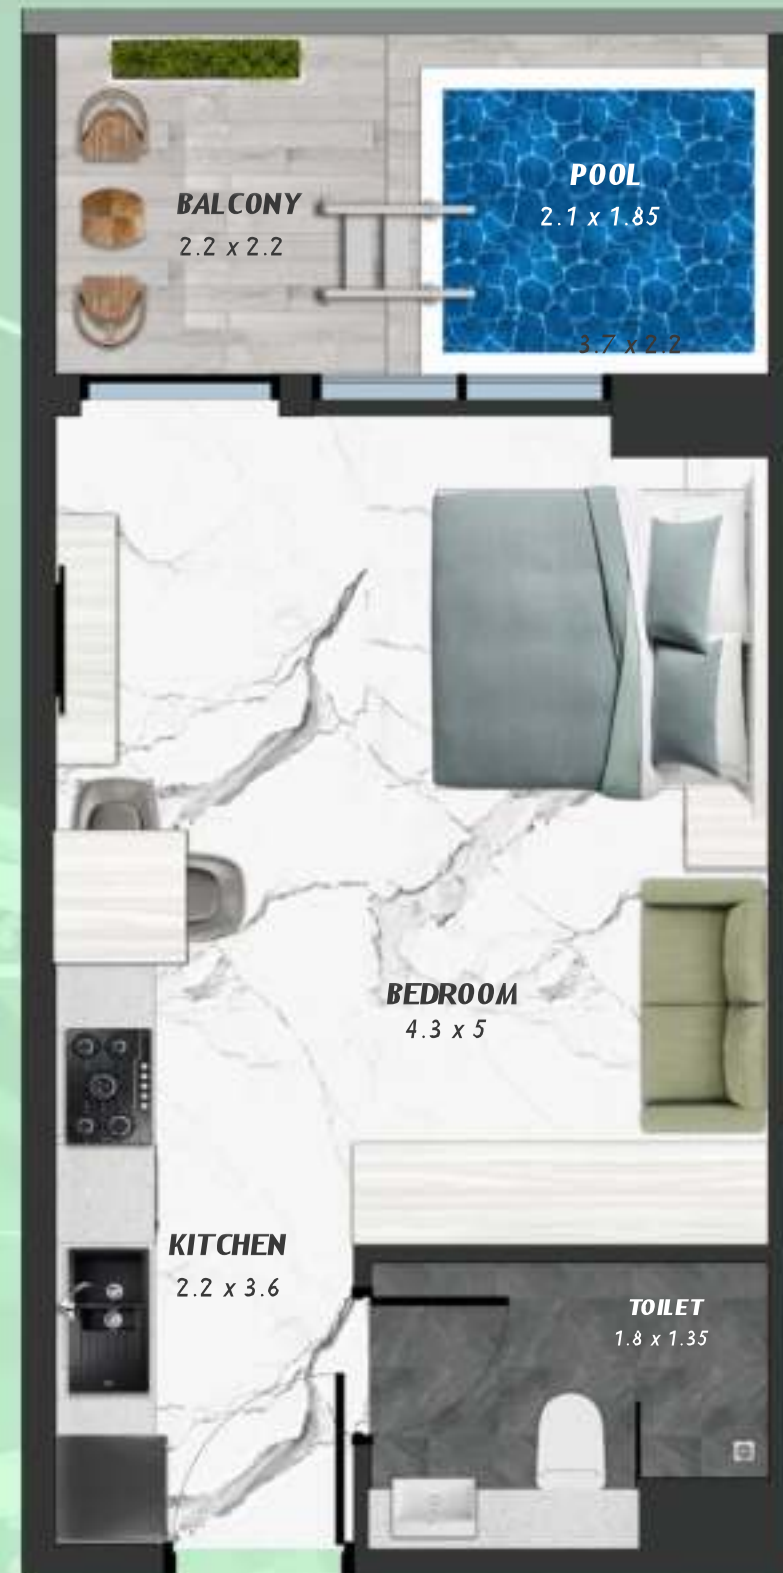

KEYPLAN 2ND FLOOR

3 BERDOOM WITH POOL
215

NET AREA
1475.95 Sqf

SAMANA
DEVELOPERS

SAMANA *Ivy Gardens*

KEYPLAN 2ND FLOOR

STUDIO WITH POOL
216

NET AREA
445.30 Sqf