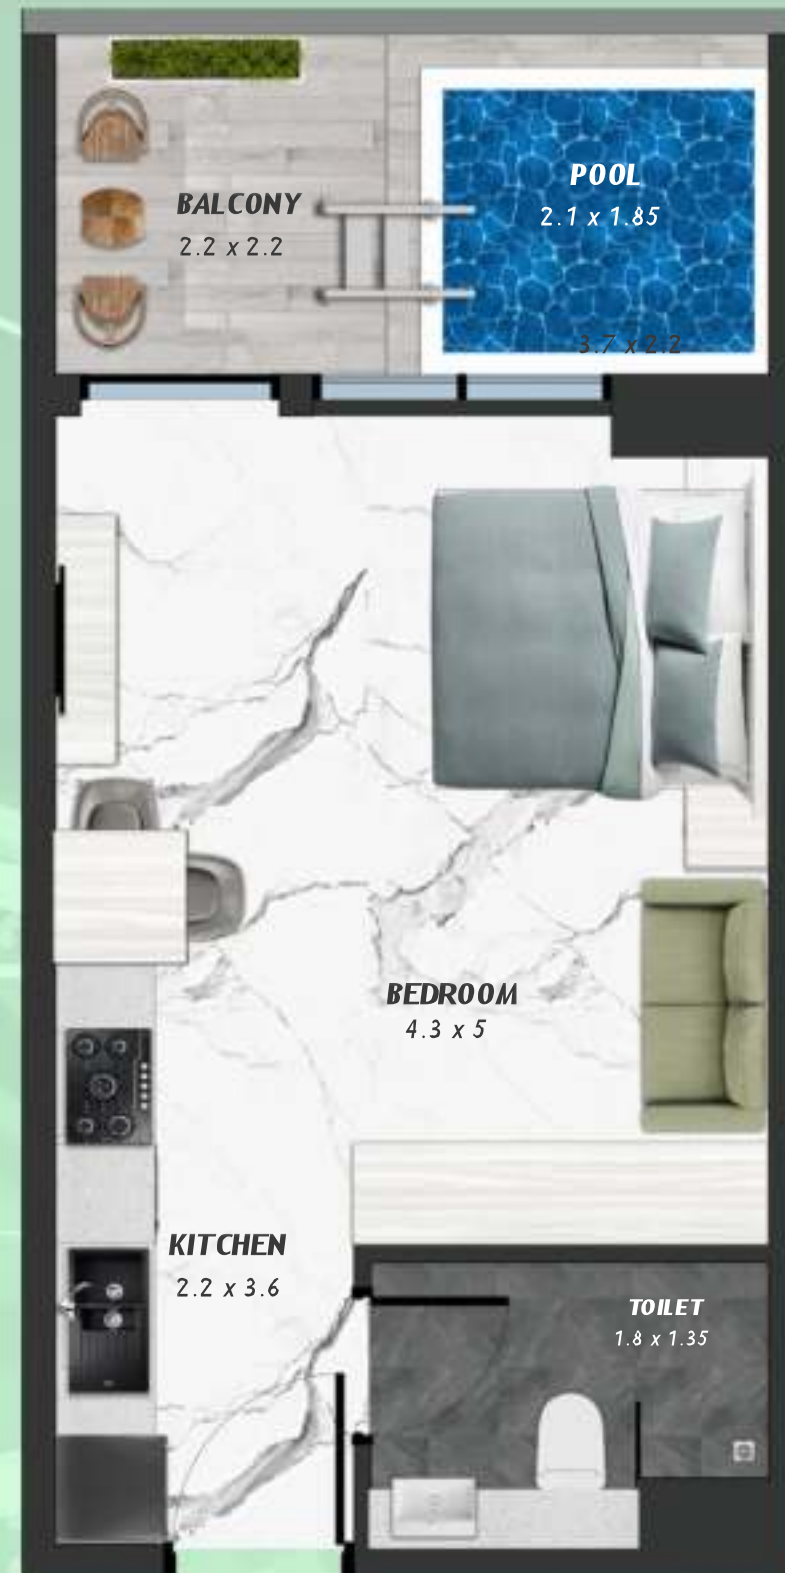

SAMANA
DEVELOPERS