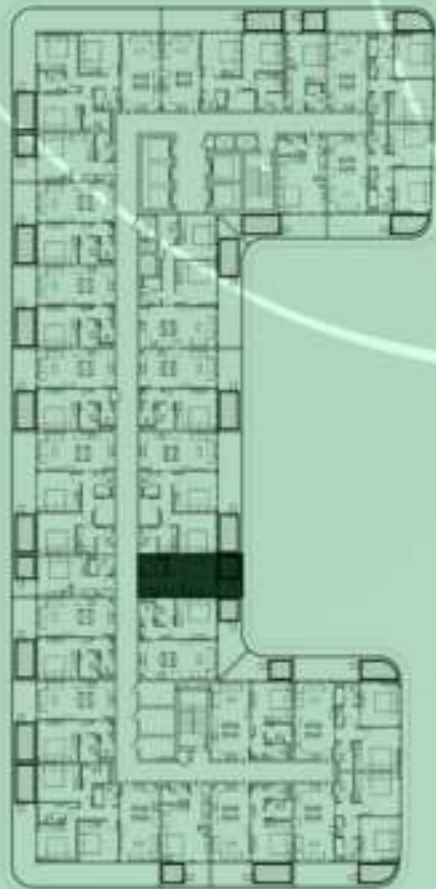

KEYPLAN 7TH FLOOR

1 BEDROOM WITH POOL
720

NET AREA
702.02 Sqf

KEYPLAN 7TH FLOOR

1 BEDROOM WITH POOL
721

NET AREA
711.06 Sqf

SAMANA
Ivy Gardens

KEYPLAN 7TH FLOOR