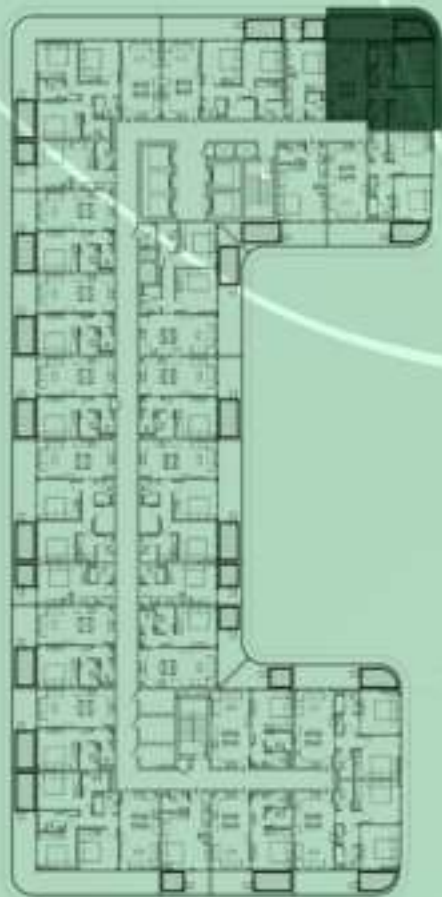

2 BERDOOM WITH POOL
1202

NET AREA
977.58 Sqf

SAMANA
DEVELOPERS

KEYPLAN 12TH FLOOR

2 BEDROOM WITH POOL
1203

NET AREA
997.81 Sqf

SAMANA
Ivy Gardens

KEYPLAN 12TH FLOOR