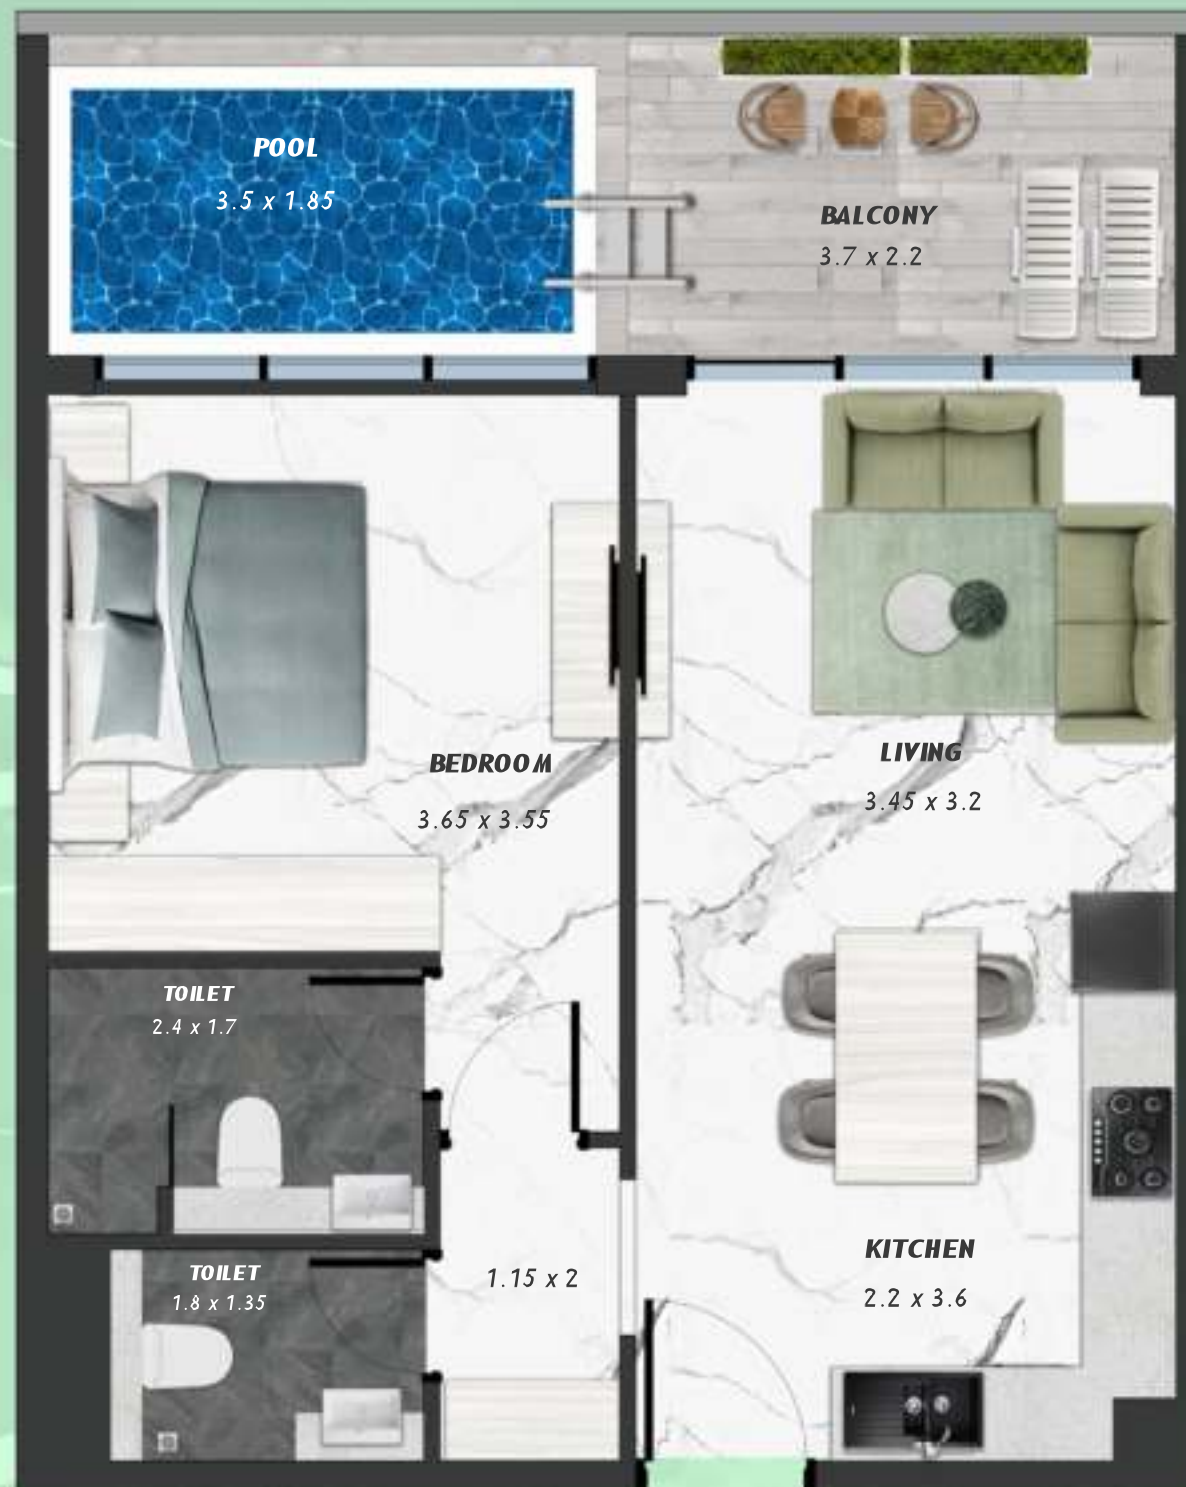

SAMANA
Ivy Gardens

KEYPLAN 2ND FLOOR

STUDIO WITH POOL
207

NET AREA
445.30 Sqf

SAMANA Ivy Gardens

KEYPLAN 2ND FLOOR

1 BEDROOM WITH POOL
208

NET AREA
731.84 Sqf