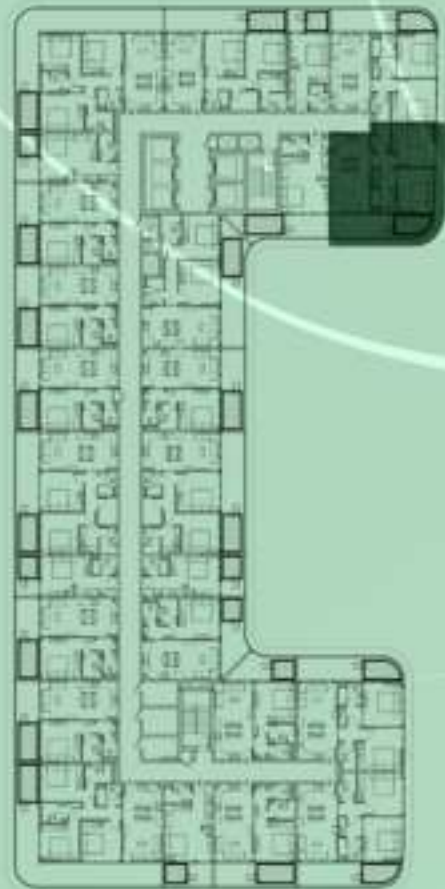

STUDIO WITH POOL
401

NET AREA
559.40 Sqf

SAMANA
Ivy Gardens

KEYPLAN 4TH FLOOR

2 BERDOOM WITH POOL
402

NET AREA
977.58 Sqf

KEYPLAN 4TH FLOOR

2 BERDOOM WITH POOL
403