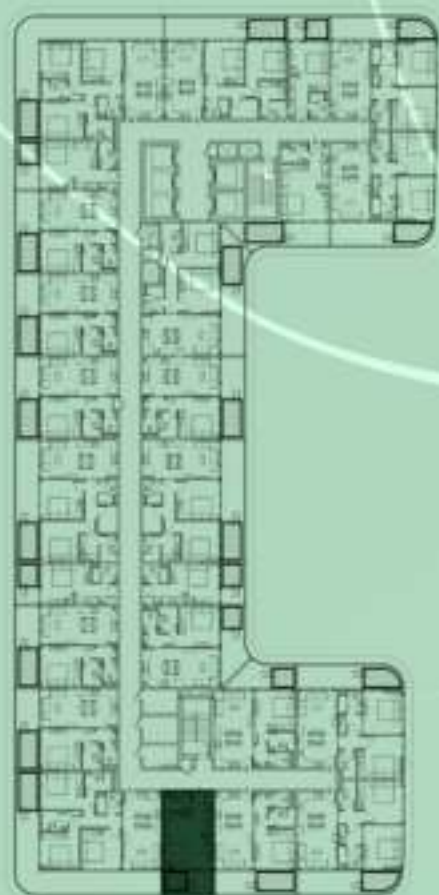

KEYPLAN 4TH FLOOR

1 BEDROOM WITH POOL
414

NET AREA
731.84 Sqf

KEYPLAN 4TH FLOOR

3 BERDOOM WITH POOL
415

NET AREA
1475.95 Sqf

SAMANA *Ivy Gardens*

KEYPLAN 4TH FLOOR