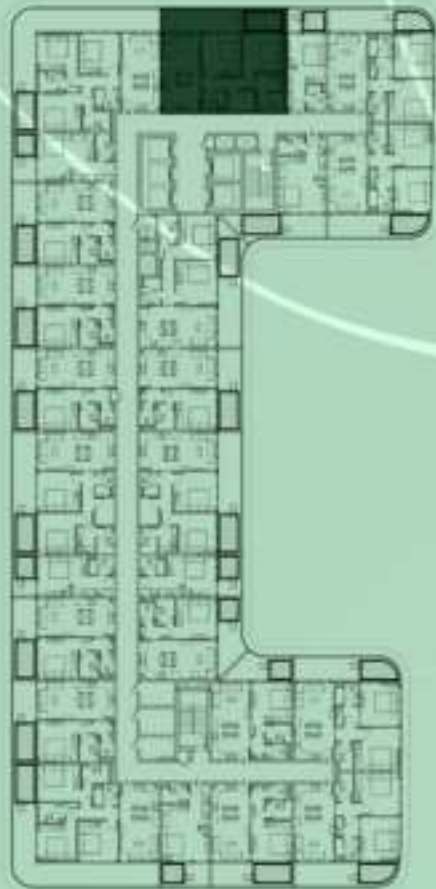

SAMANA Ivy Gardens

KEYPLAN 2ND FLOOR

2 BERDOOM WITH POOL
205

NET AREA
1093.83 Sqf