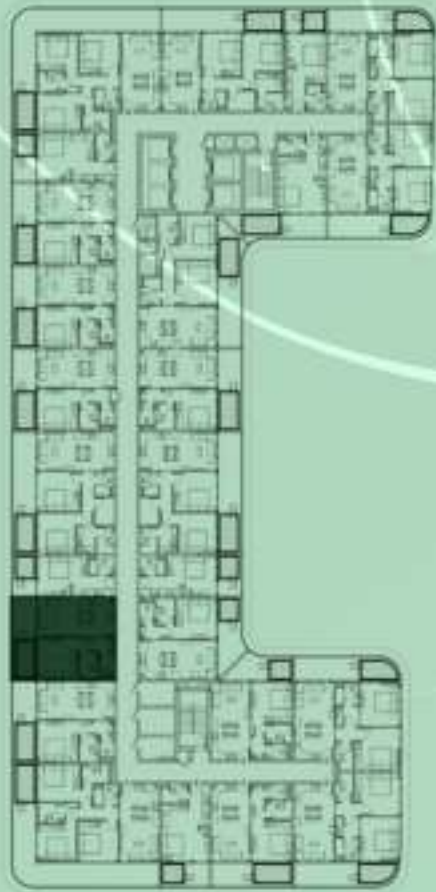

KEYPLAN 2ND FLOOR

1 BEDROOM WITH POOL
213

NET AREA
729.58 Sqf