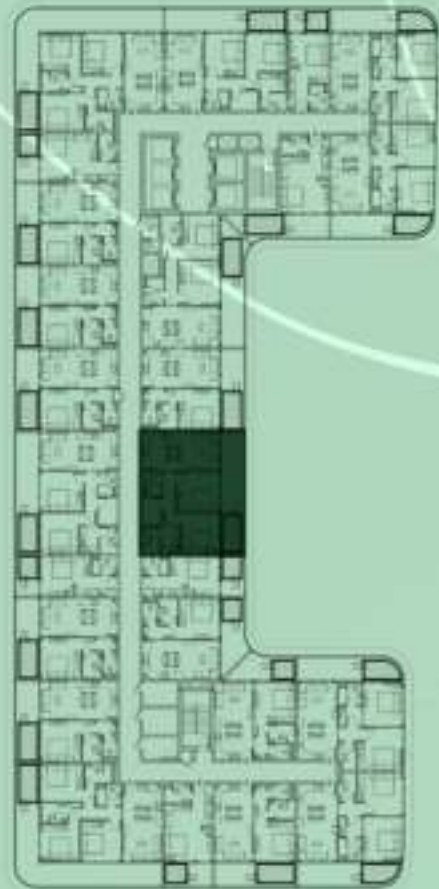

STUDIO WITH POOL
1422

NET AREA
376.20 Sqf

SAMANA *Ivy Gardens*

KEYPLAN 14TH FLOOR

2 BERDOOM WITH POOL
1423

NET AREA
1093.83 Sqf

SAMANA
Ivy Gardens

KEYPLAN 14TH FLOOR