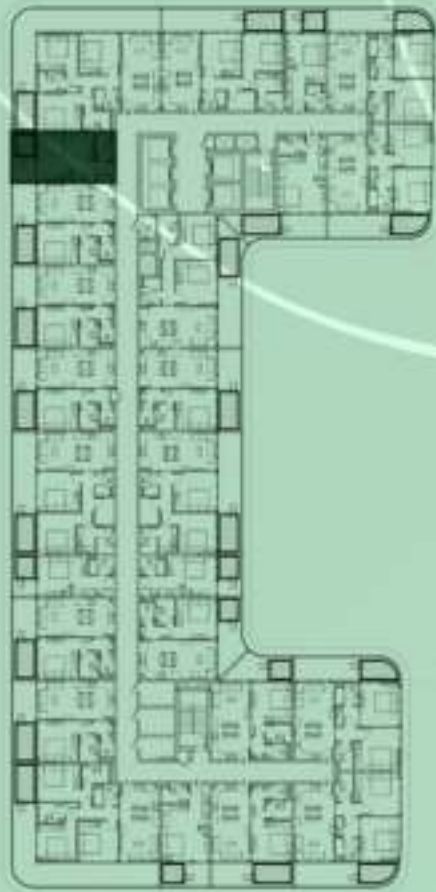

NET AREA
1093.83 Sqf

SAMANA
DEVELOPERS

KEYPLAN 7TH FLOOR

3 BERDOOM WITH POOL
706

NET AREA
1489.08 Sqf

SAMANA
Ivy Gardens

KEYPLAN 7TH FLOOR

STUDIO WITH POOL
707