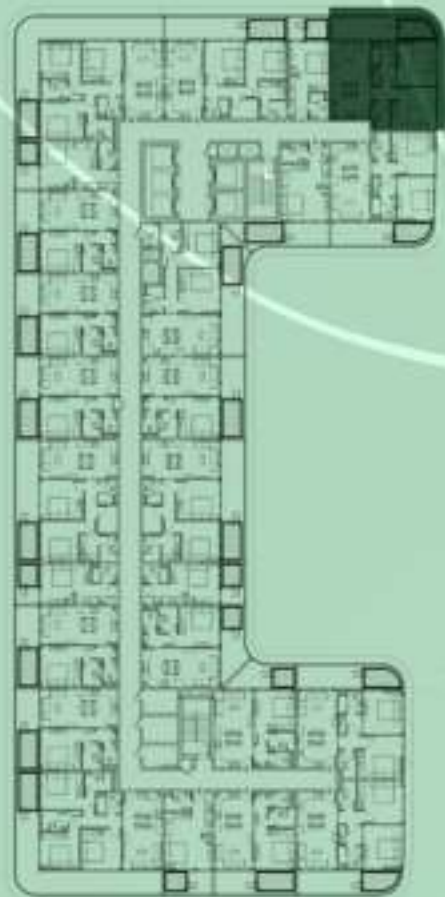

KEYPLAN 2ND FLOOR

2 BERDOOM WITH POOL
203

NET AREA
997.81 Sqf