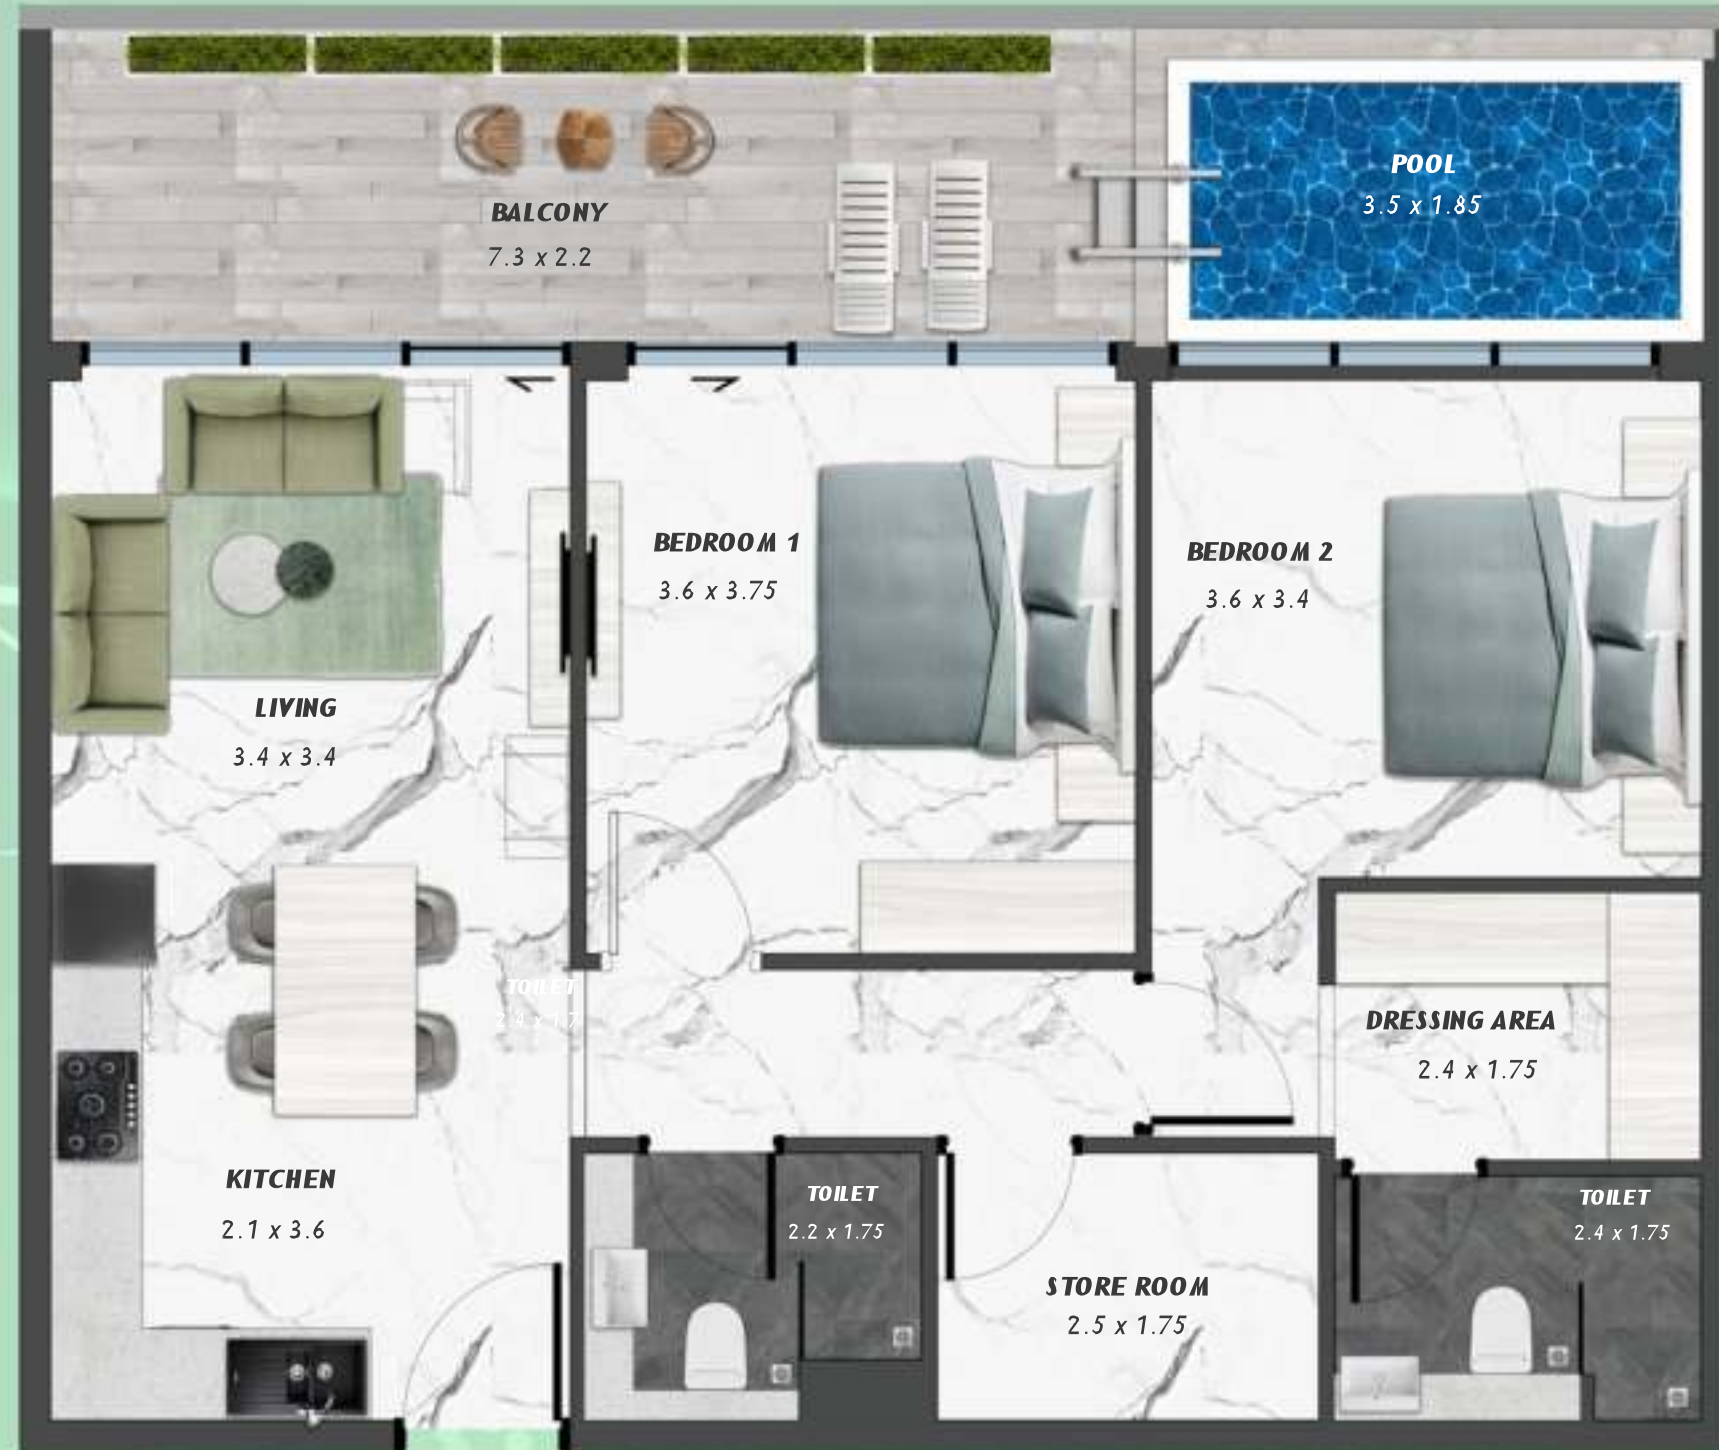

KEYPLAN 1ST FLOOR

STUDIO WITH POOL
121

NET AREA
376.20 Sqf

SAMANA
DEVELOPERS

KEYPLAN 1ST FLOOR

2 BERDOOM WITH POOL
122

NET AREA
1094.90 Sqf

SAMANA Ivy Gardens