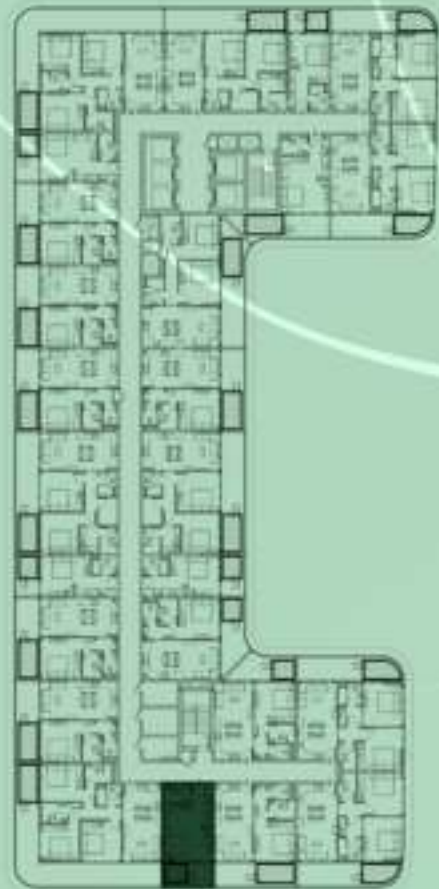

KEYPLAN 12TH FLOOR

3 BERDOOM WITH POOL
1215

NET AREA
1475.95 Sqf

SAMANA *Ivy Gardens*

KEYPLAN 12TH FLOOR

STUDIO WITH POOL
1216

NET AREA
445.30 Sqf

KEYPLAN 12TH FLOOR