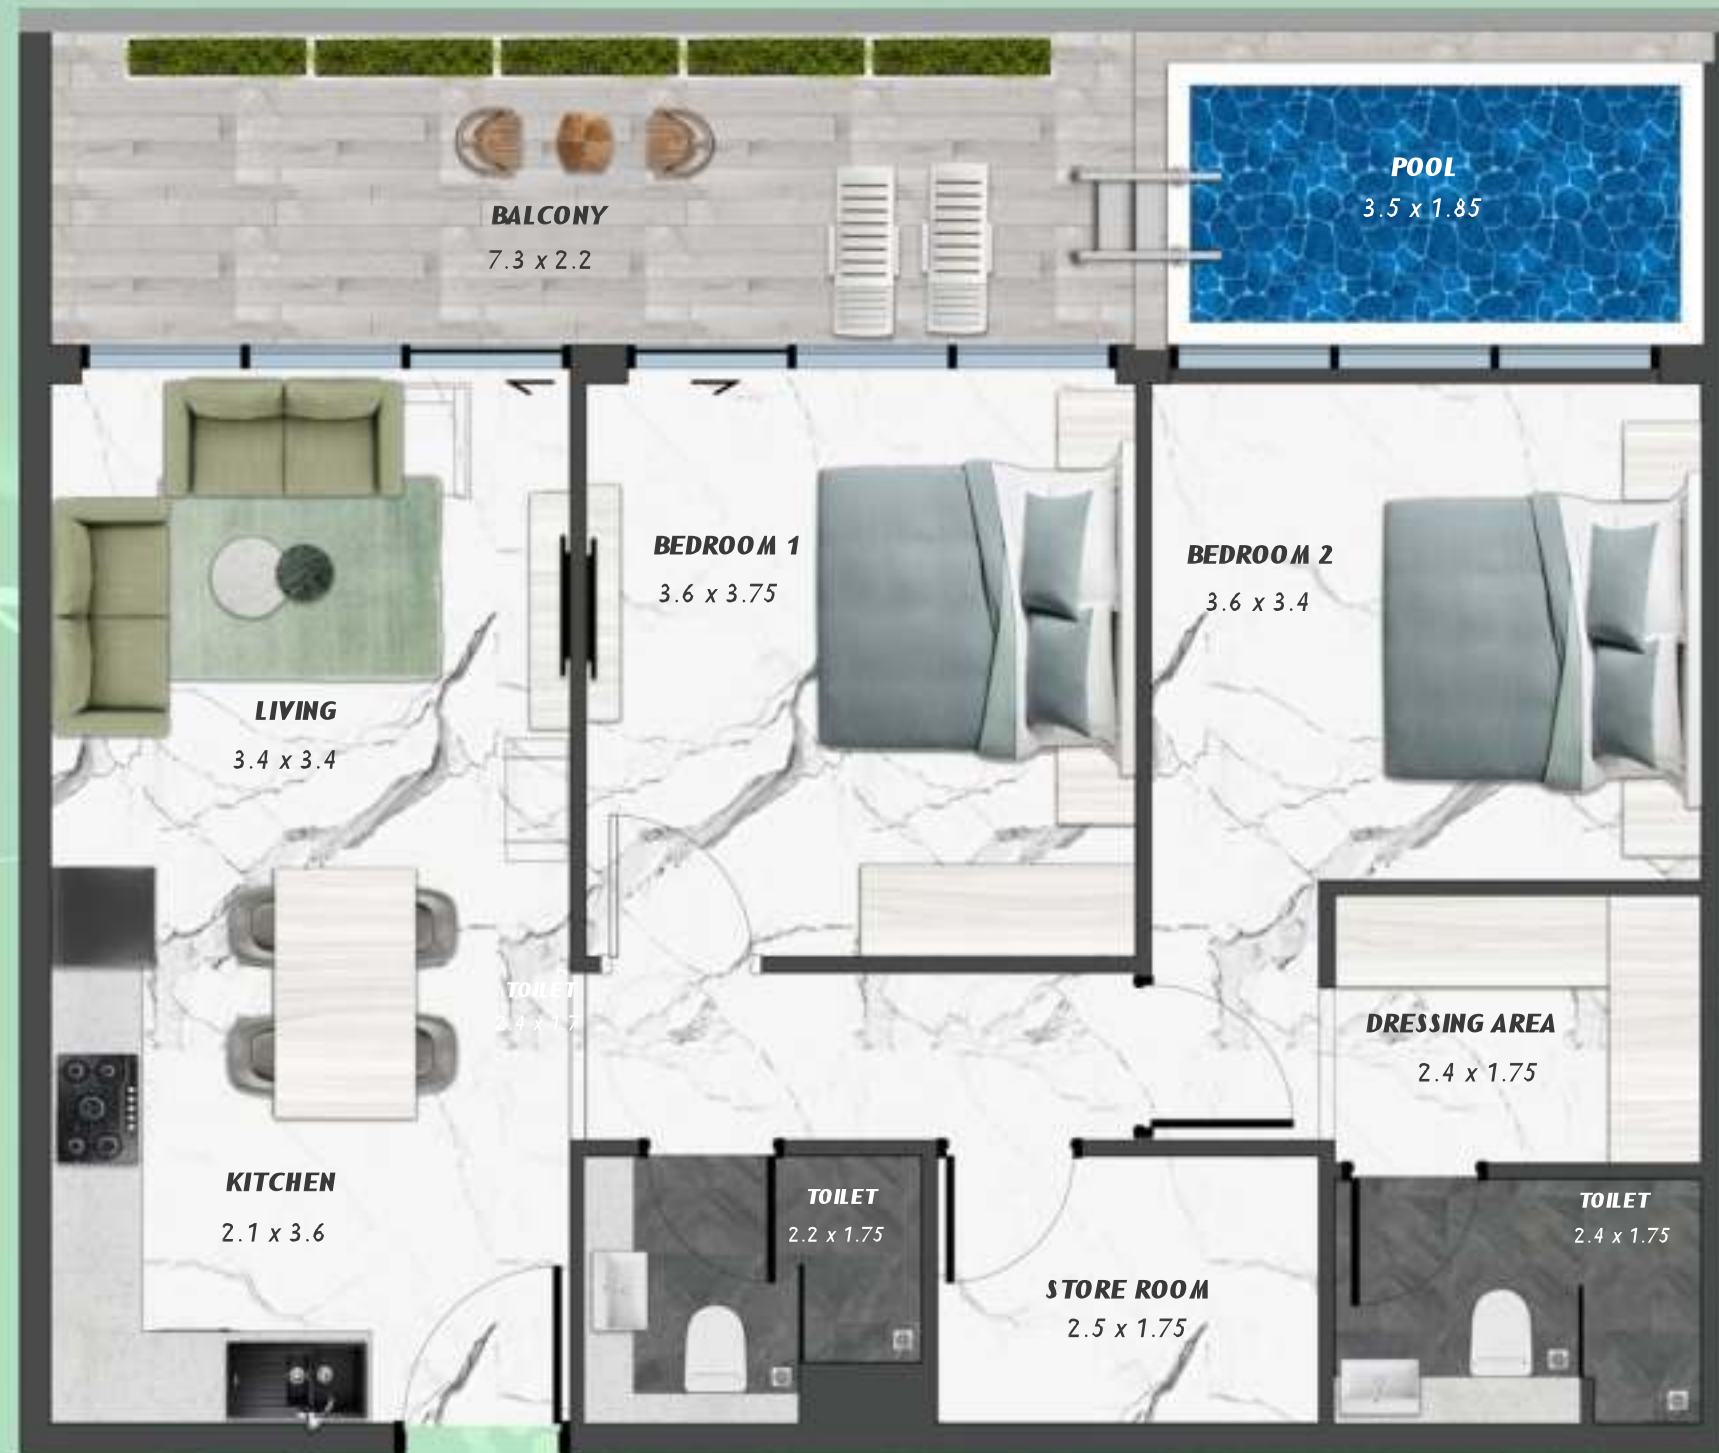

NET AREA
997.81 Sqf

SAMANA
Ivy Gardens

KEYPLAN 4TH FLOOR

STUDIO WITH POOL
404

NET AREA
373.94Sqf

SAMANA Ivy Gardens

KEYPLAN 4TH FLOOR

2 BERDOOM WITH POOL
405