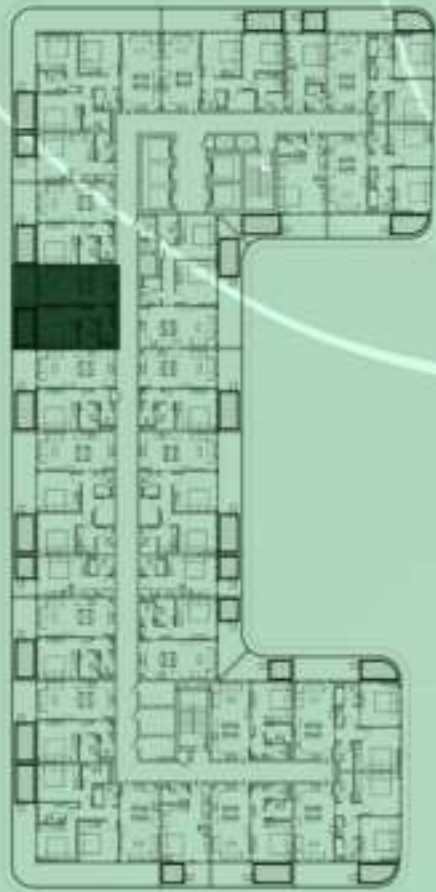

SAMANA *Ivy Gardens*

KEYPLAN 3RD FLOOR

1 BEDROOM WITH POOL
309

NET AREA
731.84 Sqf