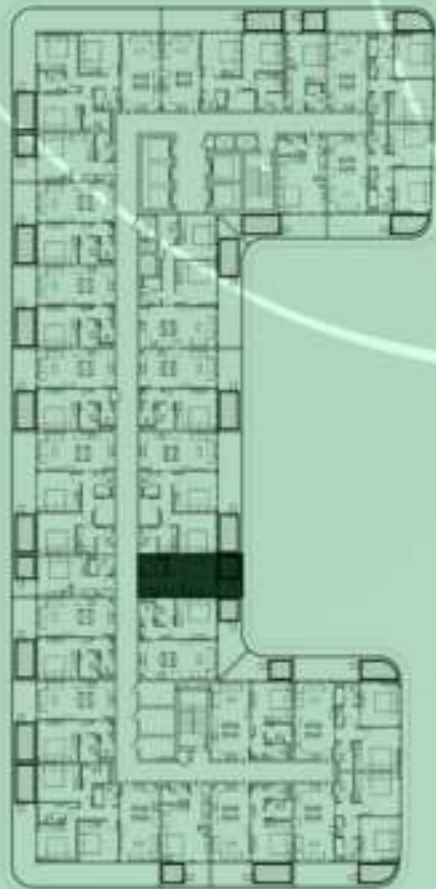

KEYPLAN 5TH FLOOR

STUDIO WITH POOL
522

NET AREA
376.20 Sqf