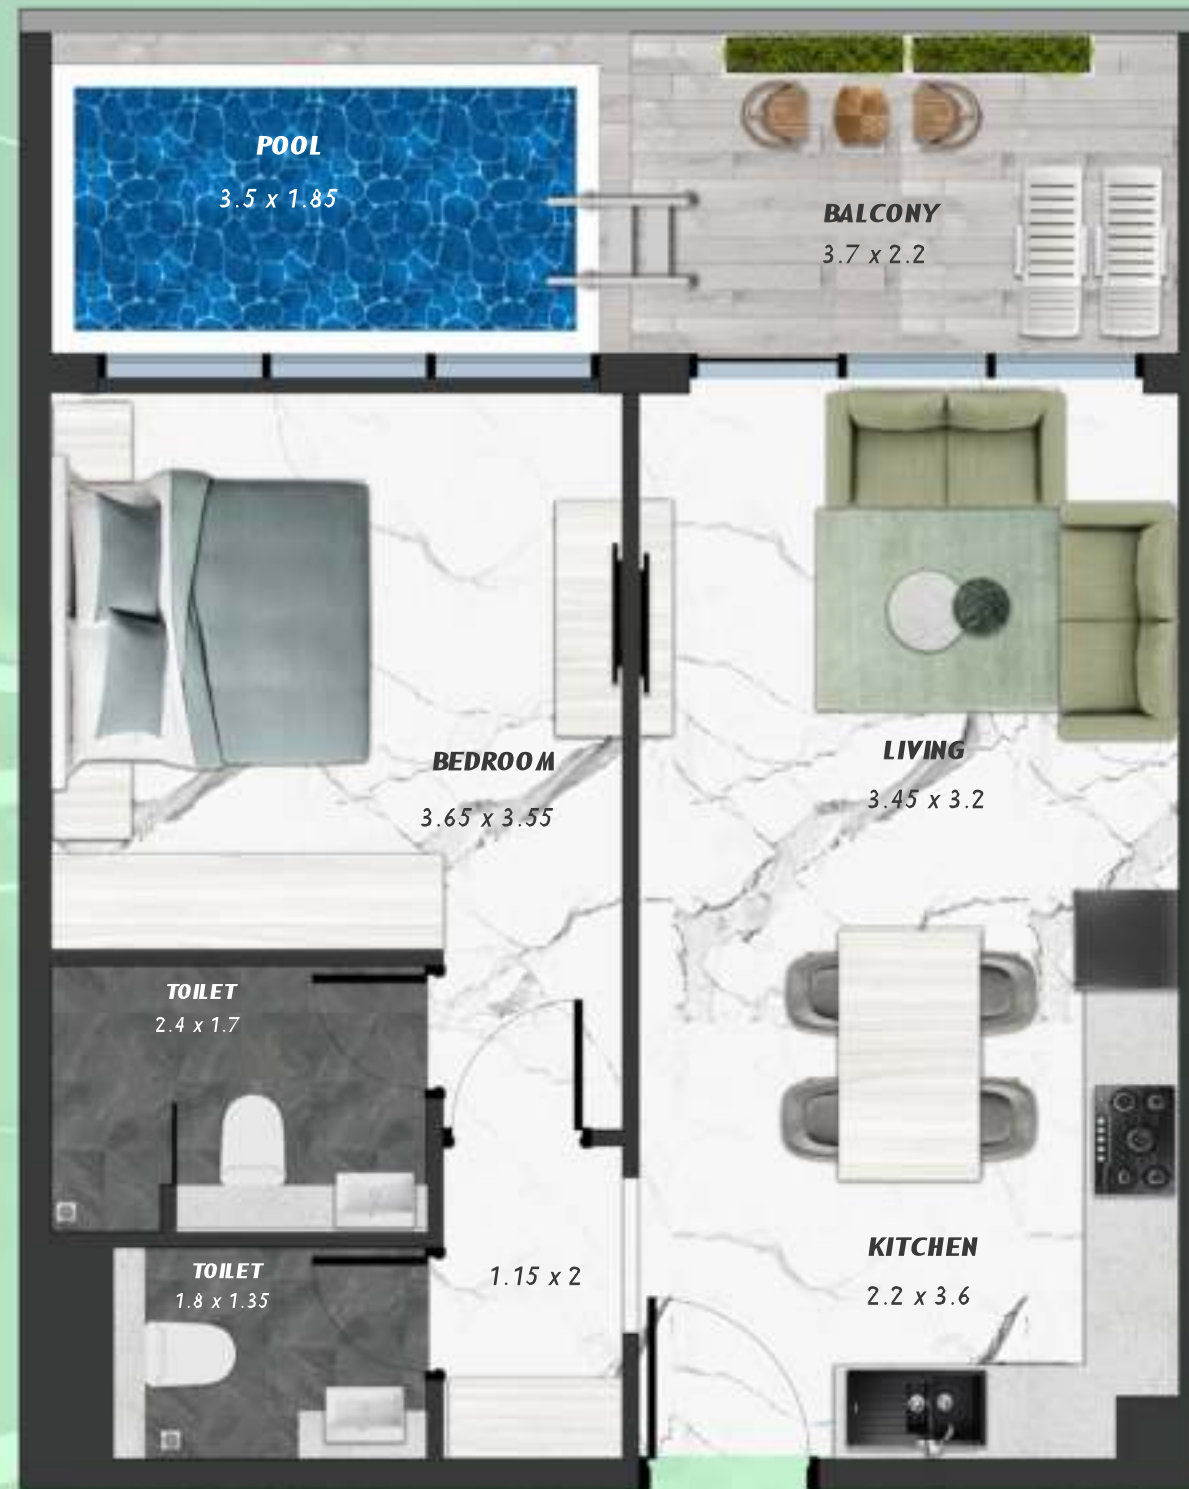

KEYPLAN 3RD FLOOR

1 BEDROOM WITH POOL
309

NET AREA
731.84 Sqf

SAMANA *Ivy Gardens*

KEYPLAN 3ND FLOOR

1 BERDOOM WITH POOL
310

NET AREA
725.06 Sqf

KEYPLAN 3RD FLOOR