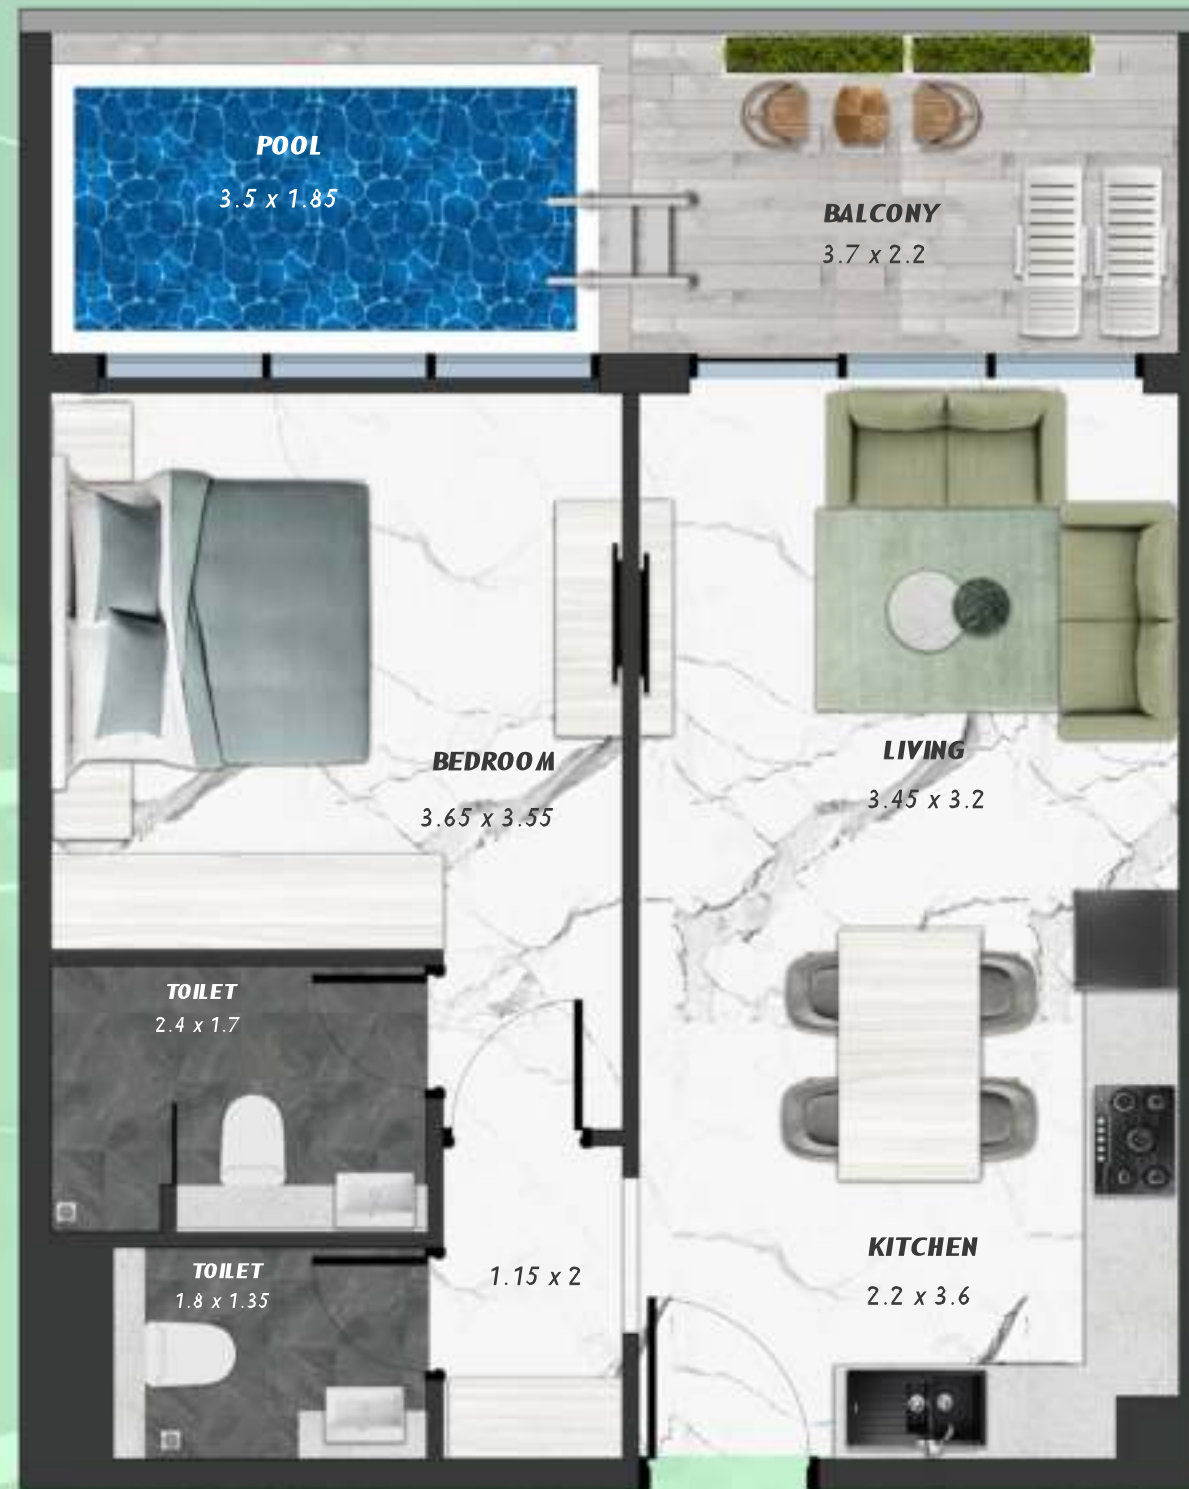

SAMANA
Ivy Gardens

KEYPLAN 8TH FLOOR

1 BEDROOM WITH POOL
809

NET AREA
731.84 Sqf