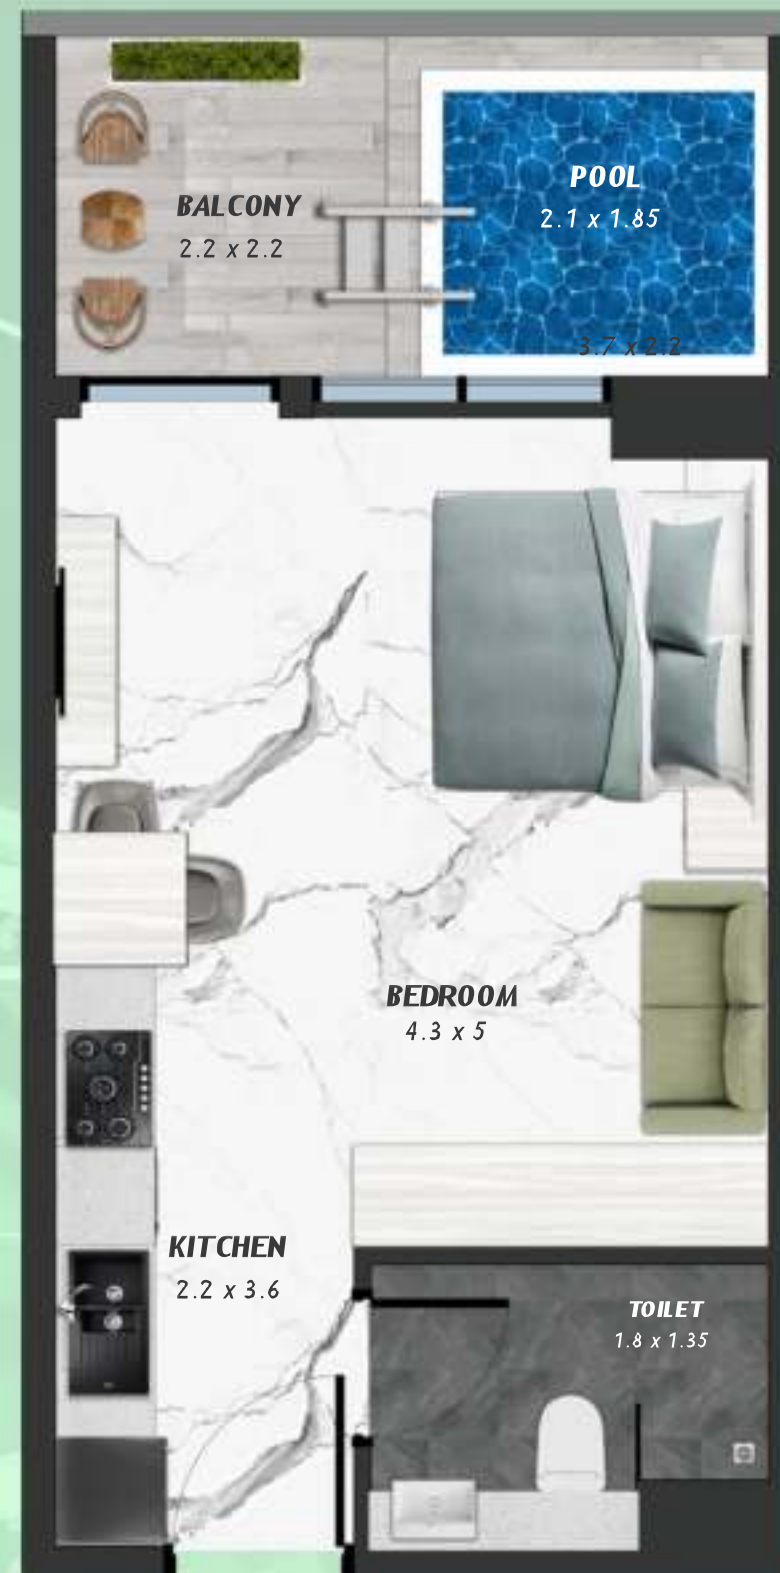

NET AREA
1475.95 Sqf

SAMANA *Ivy Gardens*

KEYPLAN 3RD FLOOR

STUDIO WITH POOL
316

NET AREA
445.30 Sqf

SAMANA
DEVELOPERS

KEYPLAN 3RD FLOOR

1 BEDROOM WITH POOL
317