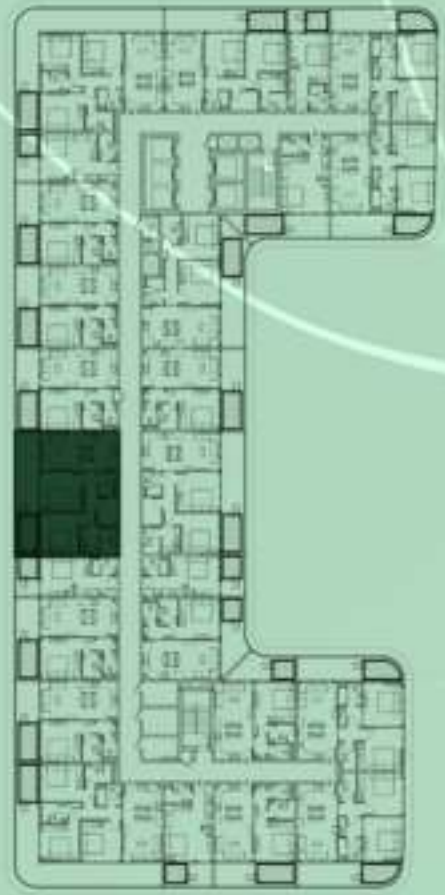

NET AREA
731.84 Sqf

SAMANA *Ivy Gardens*

KEYPLAN 8TH FLOOR

1 BEDROOM WITH POOL
810

NET AREA
725.06 Sqf

SAMANA
DEVELOPERS

KEYPLAN 8TH FLOOR

2 BERDOOM WITH POOL
811