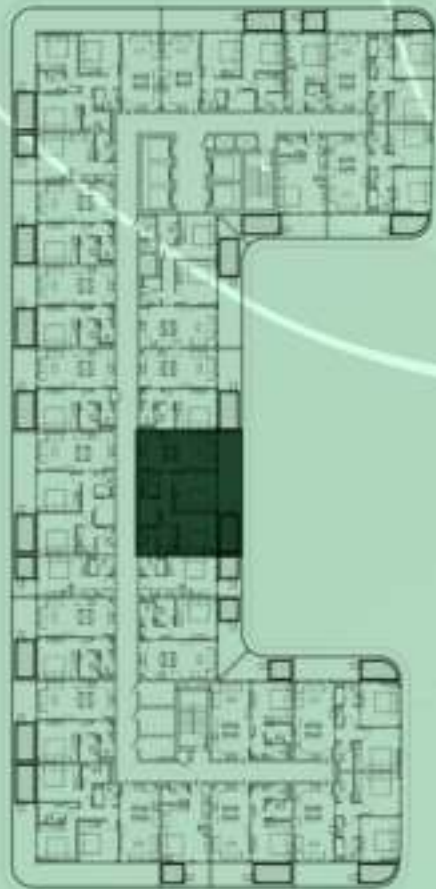

SAMANA
Ivy Gardens

KEYPLAN 12TH FLOOR

STUDIO WITH POOL
1222

NET AREA
376.20 Sqf

SAMANA *Ivy Gardens*

KEYPLAN 12TH FLOOR

2 BERDOOM WITH POOL
1223

NET AREA
1093.83 Sqf