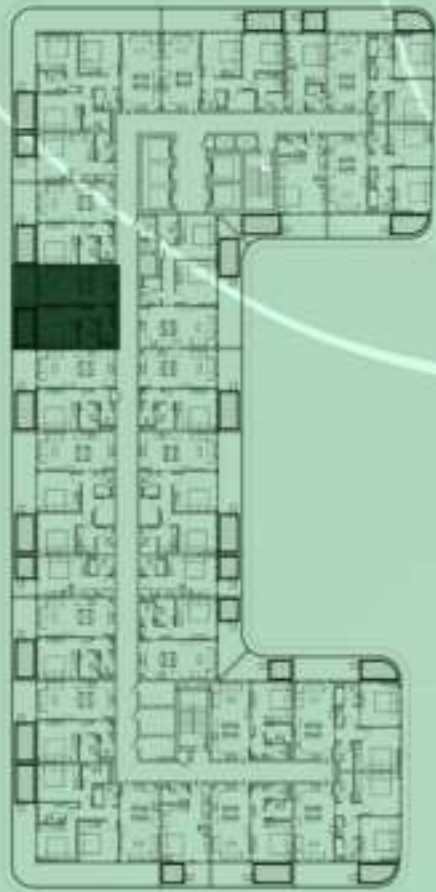

STUDIO WITH POOL
1407

NET AREA
445.30 Sqf

SAMANA
Ivy Gardens

KEYPLAN 14TH FLOOR

1 BEDROOM WITH POOL
1408

NET AREA
731.84 Sqf

SAMANA *Ivy Gardens*

KEYPLAN 14TH FLOOR