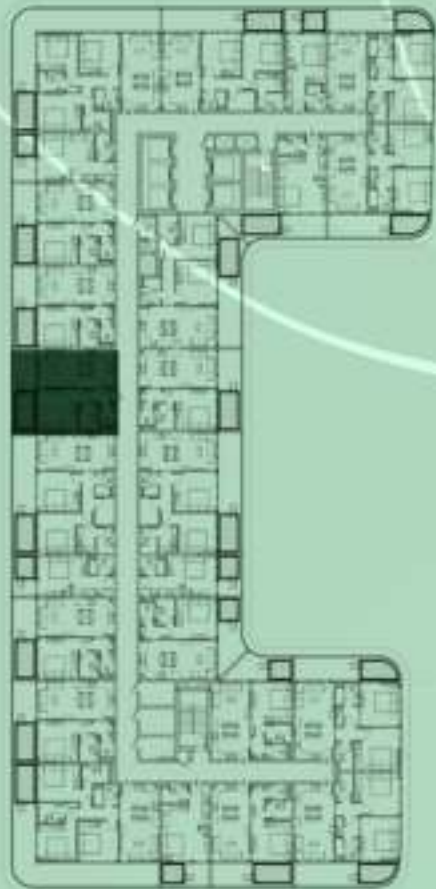

NET AREA
731.84 Sqf

SAMANA
Ivy Gardens

KEYPLAN 12TH FLOOR

1 BEDROOM WITH POOL
1209

NET AREA
731.84 Sqf

SAMANA
Ivy Gardens

KEYPLAN 12TH FLOOR

1 BEDROOM WITH POOL
1210