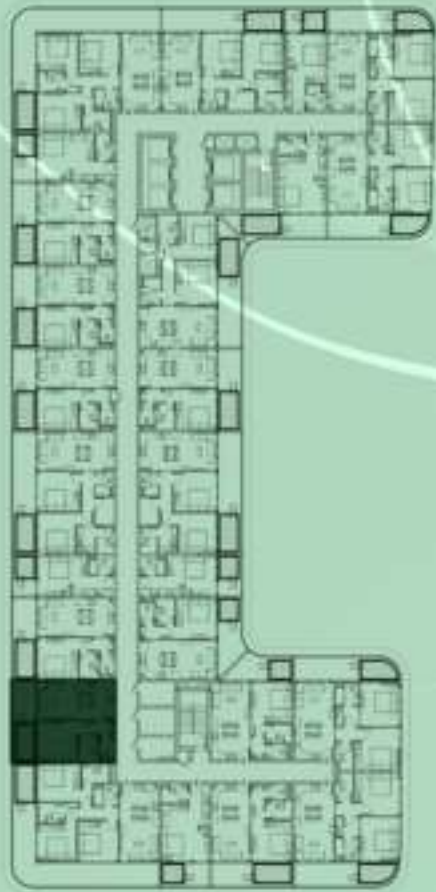

SAMANA *Ivy Gardens*

KEYPLAN 10TH FLOOR

1 BEDROOM WITH POOL
1013

NET AREA
729.58 Sqf

SAMANA *Ivy Gardens*

KEYPLAN 10TH FLOOR

1 BEDROOM WITH POOL
1014

NET AREA
731.84 Sqf