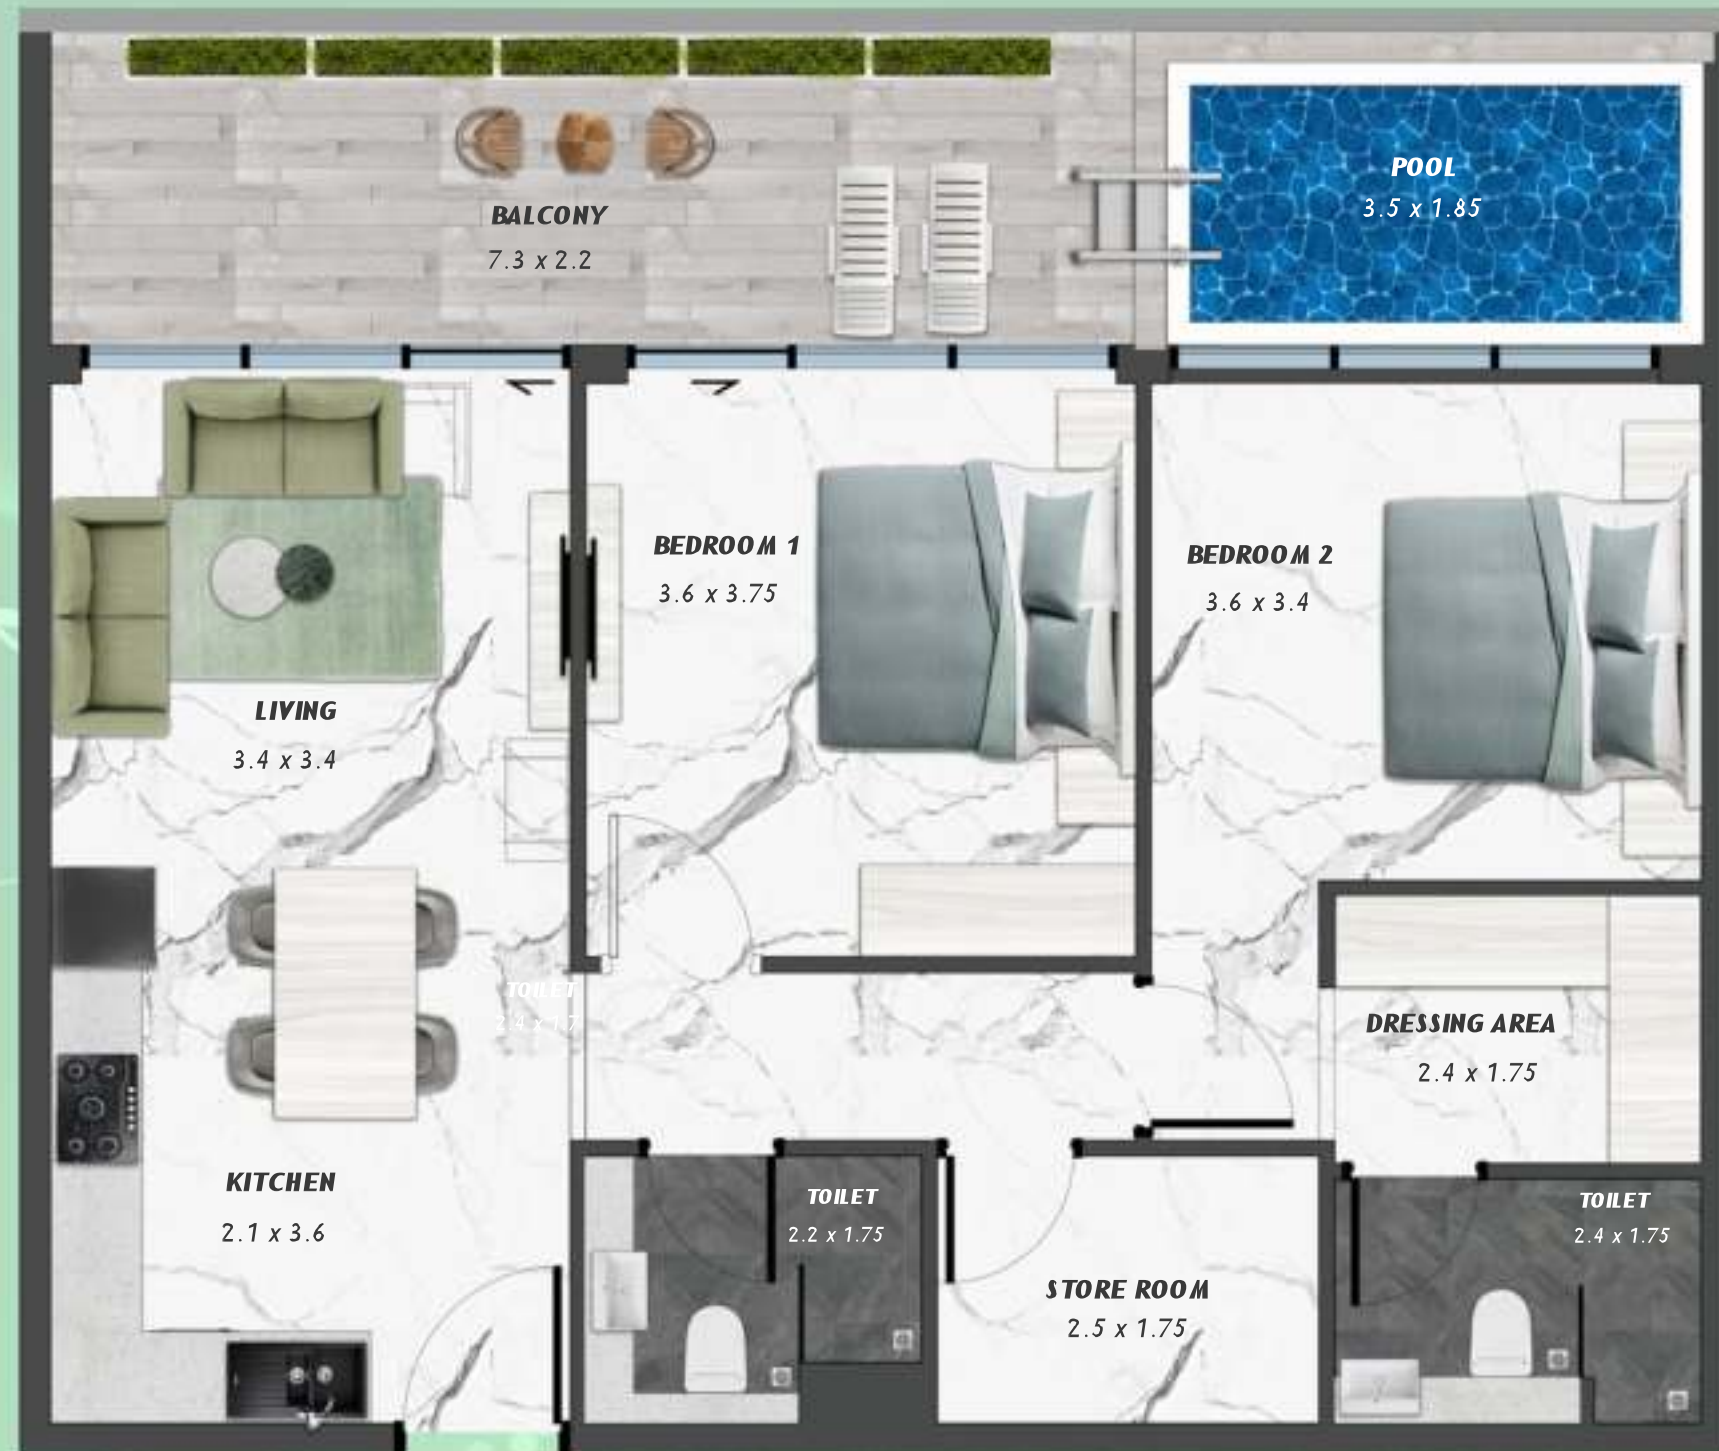

STUDIO WITH POOL
1422

NET AREA
376.20 Sqf

SAMANA *Ivy Gardens*

KEYPLAN 14TH FLOOR

2 BERDOOM WITH POOL
1423

NET AREA
1093.83 Sqf

SAMANA
Ivy Gardens

KEYPLAN 14TH FLOOR