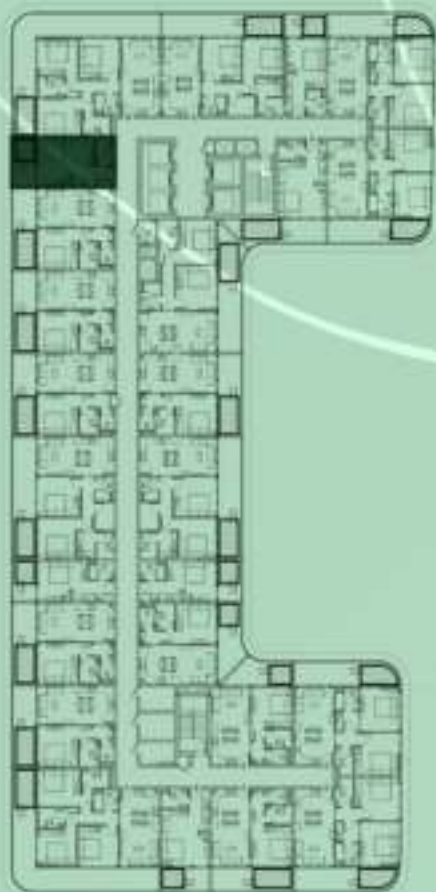

KEYPLAN 14TH FLOOR

2 BERDOOM WITH POOL
1405

NET AREA
1093.83 Sqf

KEYPLAN 14TH FLOOR

3 BEDROOM WITH POOL
1406

NET AREA
1489.08 Sqf

SAMANA
Ivy Gardens

KEYPLAN 14TH FLOOR