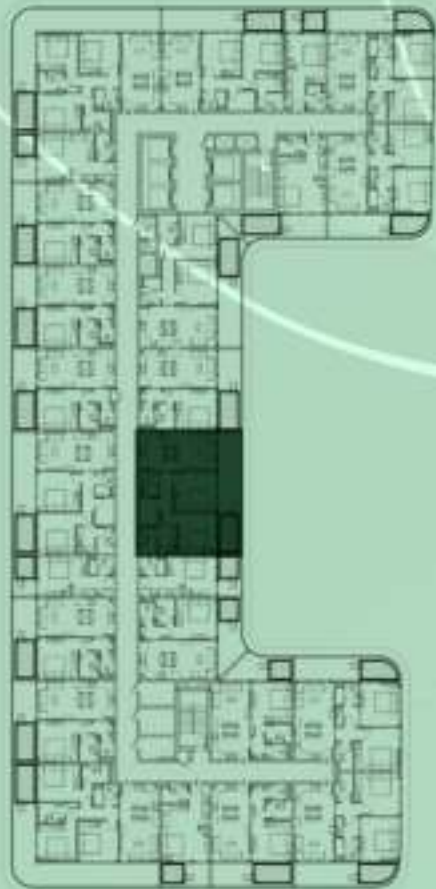

1 BEDROOM WITH POOL
221

NET AREA
711.06 Sqf

SAMANA
Ivy Gardens

KEYPLAN 2ND FLOOR

STUDIO WITH POOL
222

NET AREA
376.20 Sqf

SAMANA *Ivy Gardens*

KEYPLAN 2ND FLOOR