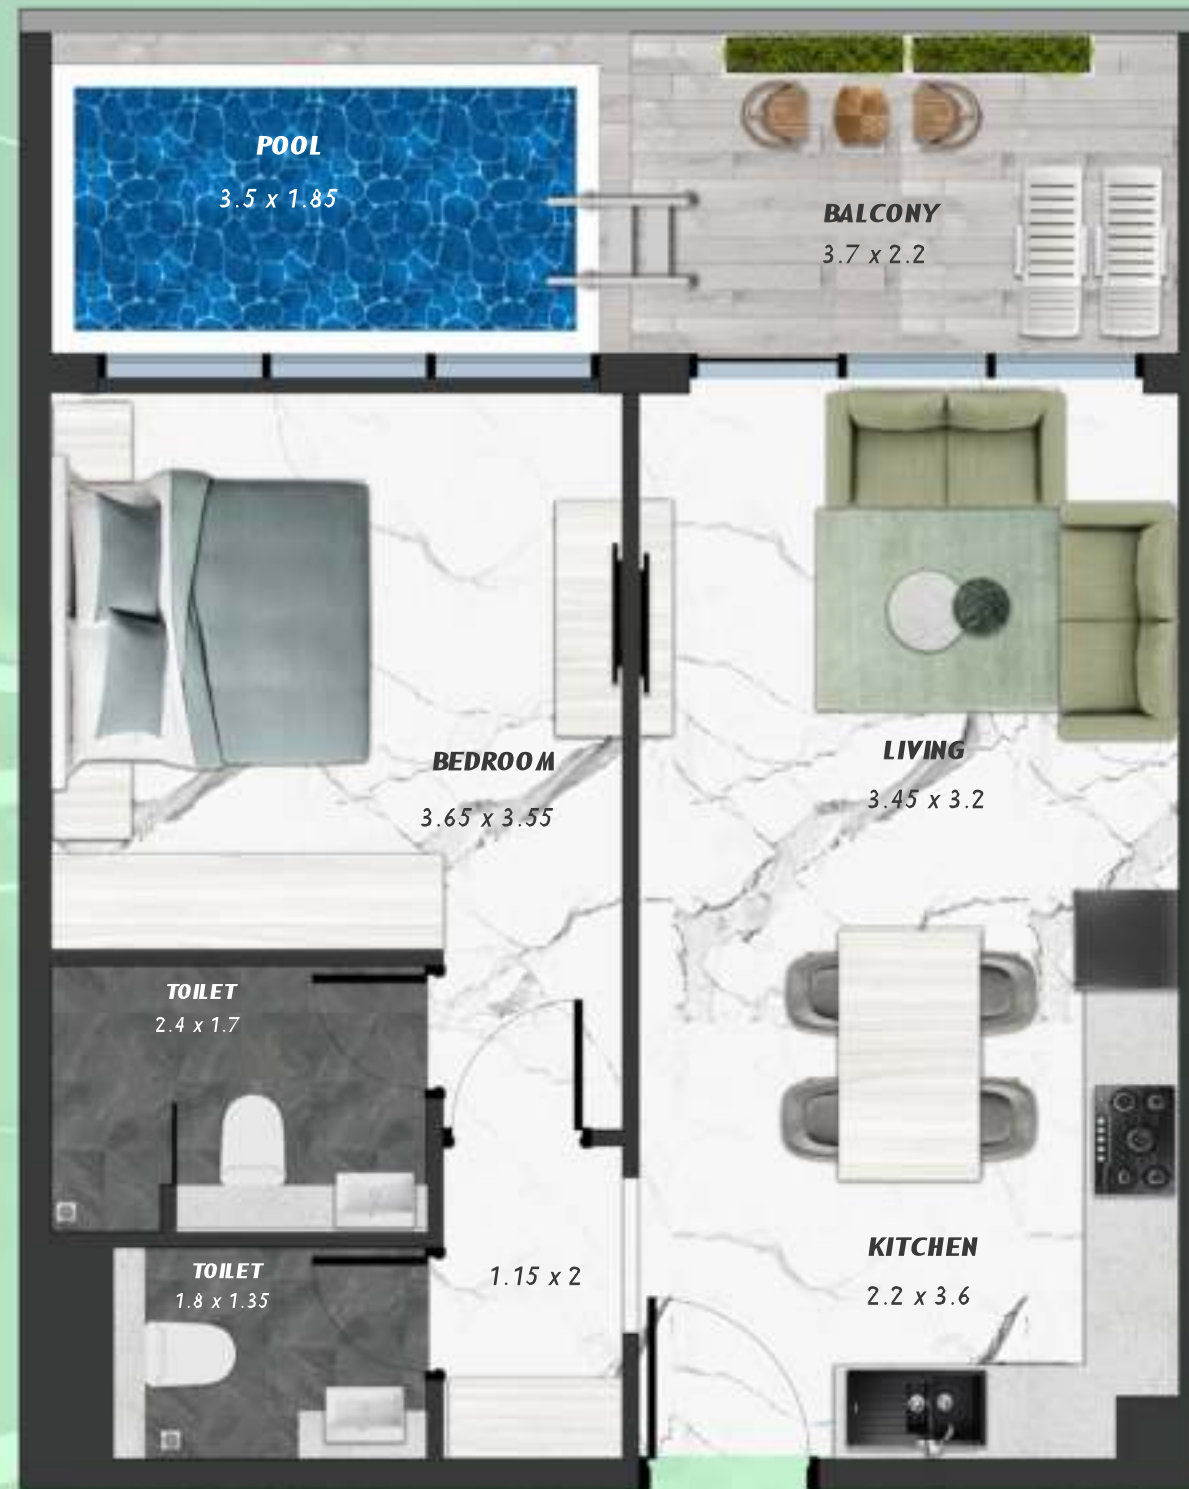

SAMANA
Ivy Gardens

KEYPLAN 13TH FLOOR

1 BEDROOM WITH POOL
1309

NET AREA
731.84 Sqf