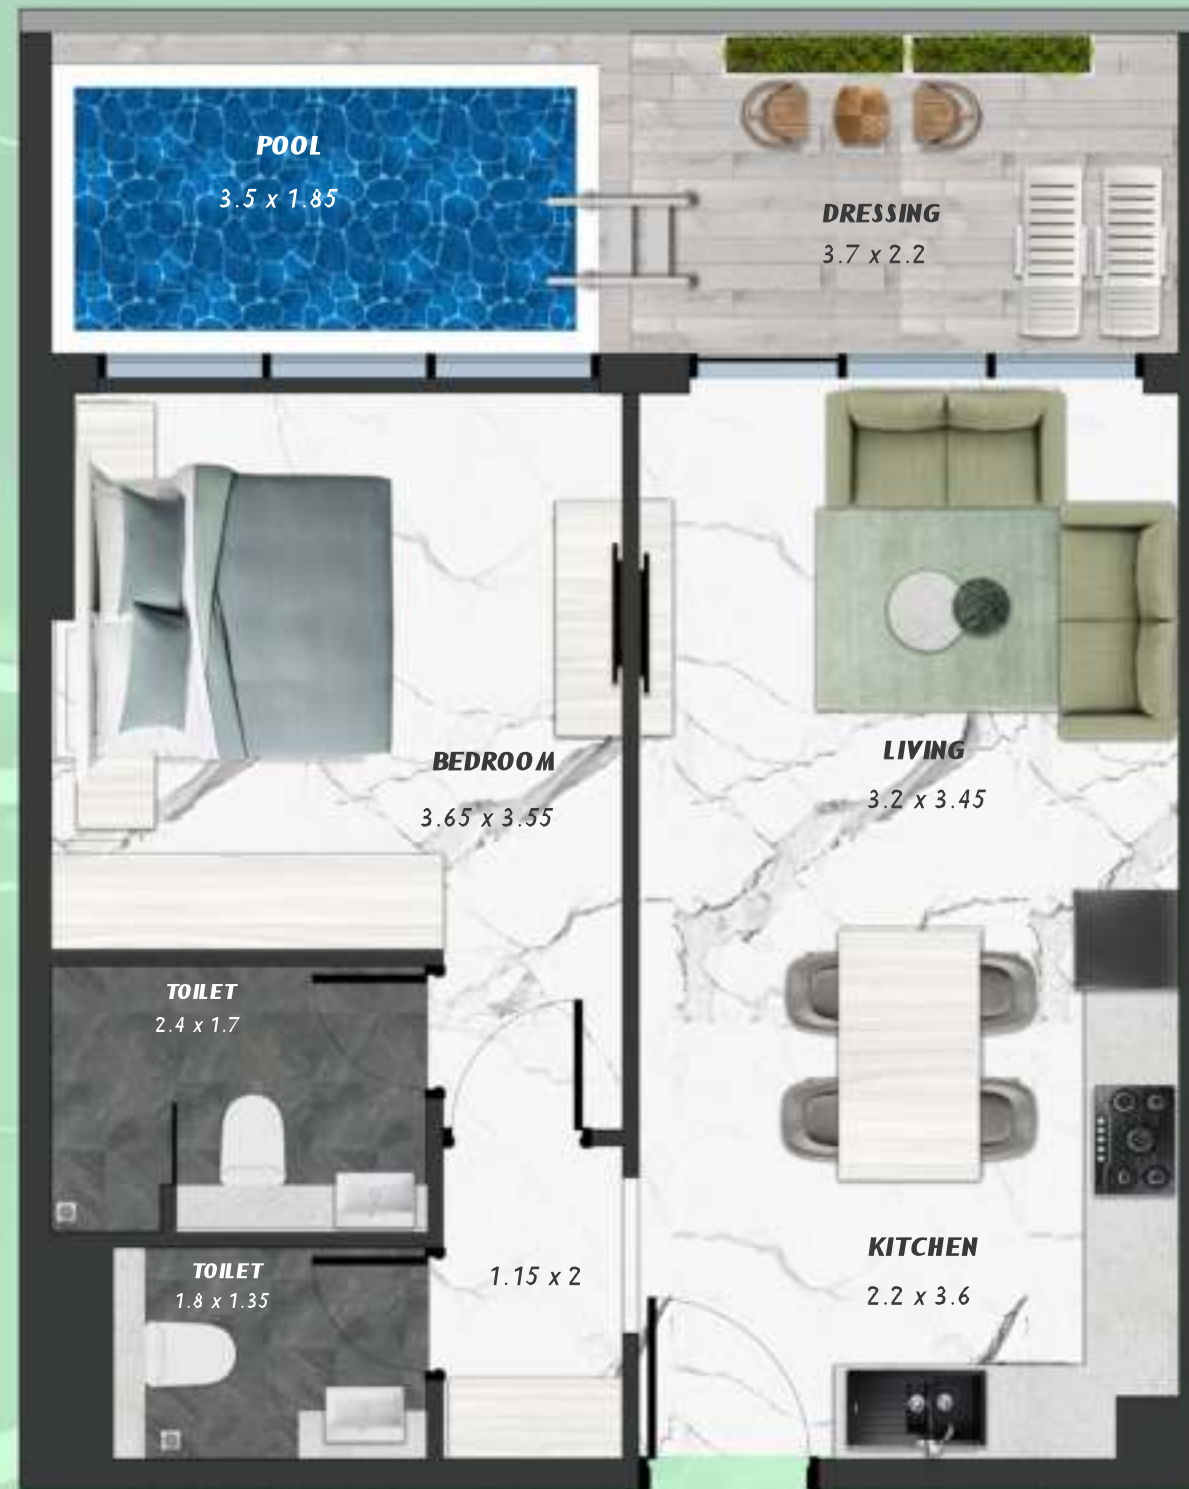

SAMANA Ivy Gardens

KEYPLAN 2ND FLOOR

1 BEDROOM WITH POOL
217

NET AREA
1000.94 Sqf

SAMANA
Ivy Gardens

KEYPLAN 2ND FLOOR

2 BERDOOM WITH POOL
218

NET AREA
977.58 Sqf