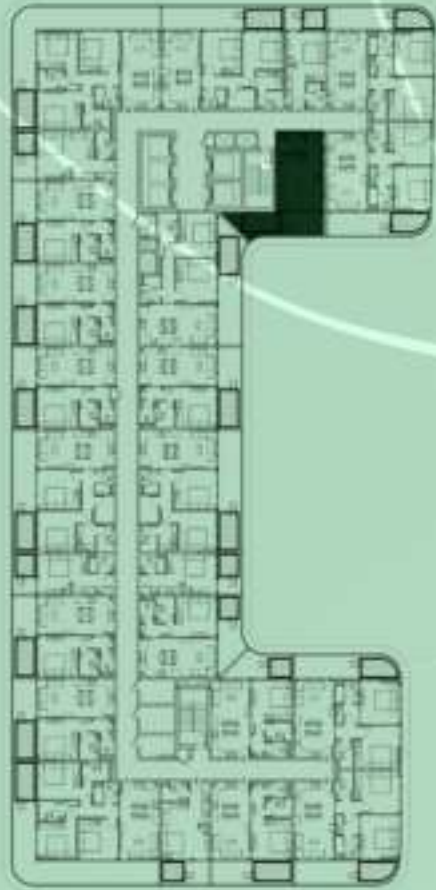

KEYPLAN 14TH FLOOR

STUDIO WITH POOL
1401

NET AREA
559.40 Sqf