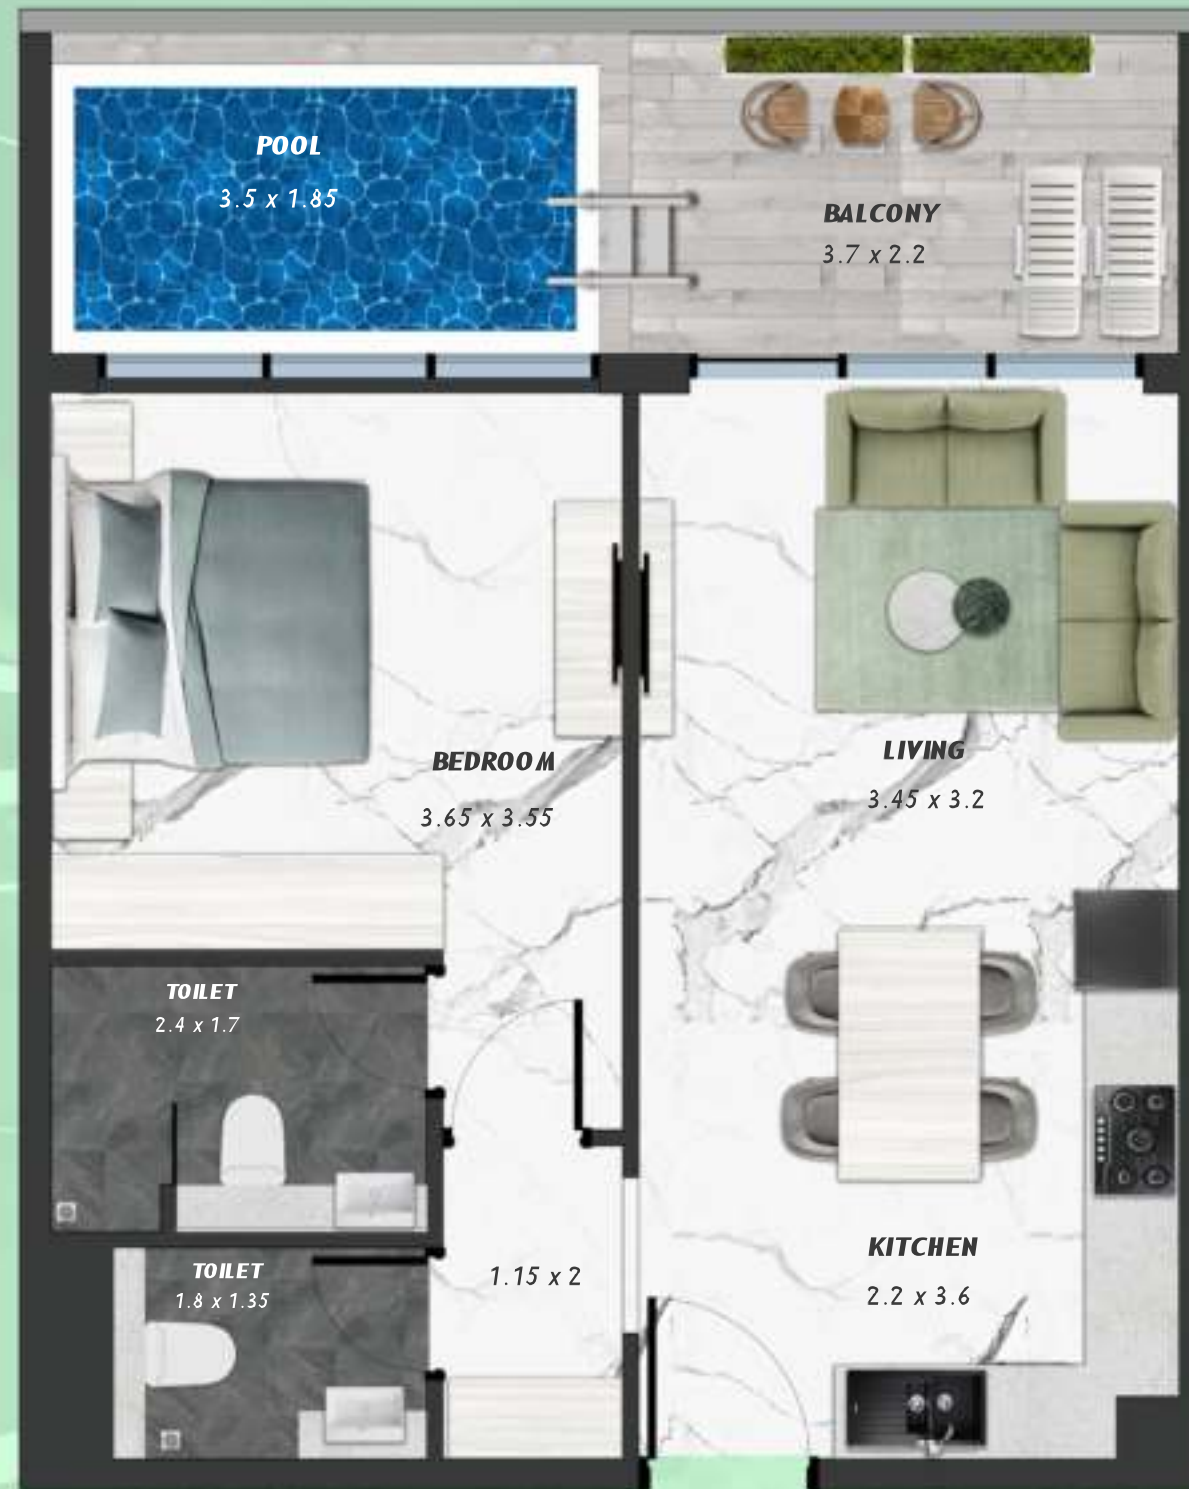

SAMANA Ivy Gardens

KEYPLAN 4TH FLOOR

1 BEDROOM WITH POOL
408

NET AREA
731.84 Sqf

SAMANA *Ivy Gardens*

KEYPLAN 4TH FLOOR

1 BEDROOM WITH POOL
409

NET AREA
731.84 Sqf