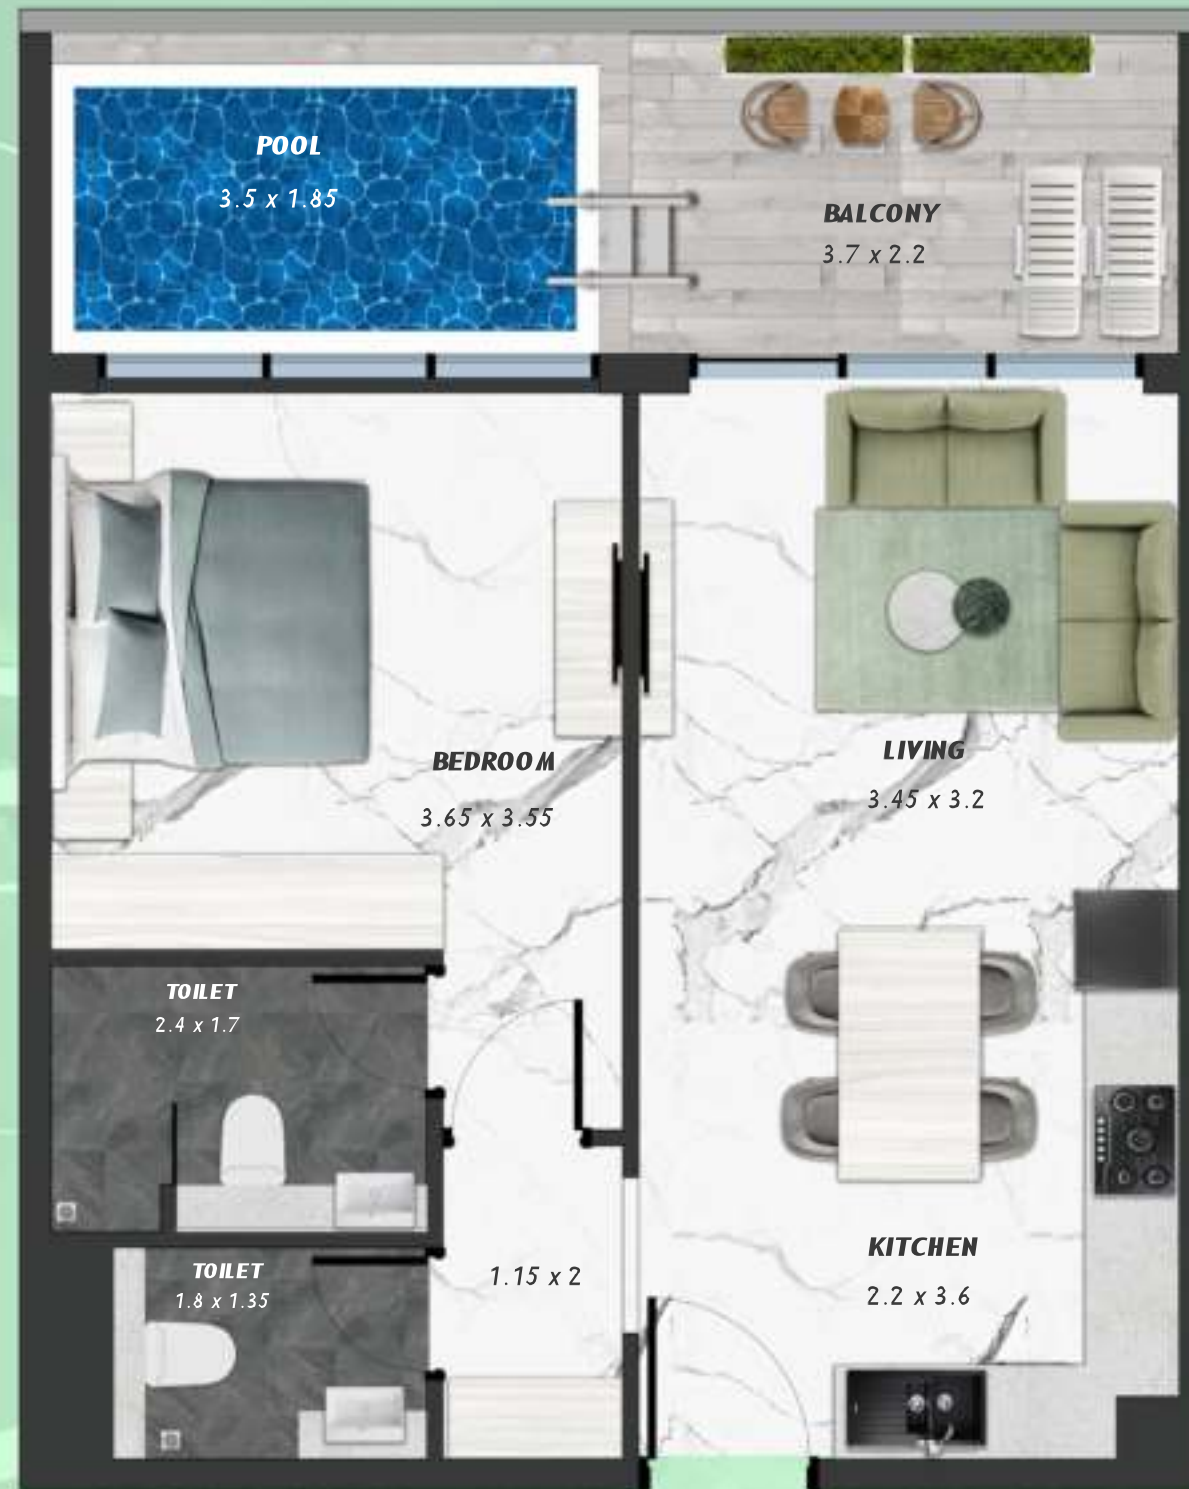

SAMANA *Ivy Gardens*

KEYPLAN 6TH FLOOR

1 BEDROOM WITH POOL
614

NET AREA
731.84 Sqf

SAMANA Ivy Gardens

KEYPLAN 6TH FLOOR

3 BERDOOM WITH POOL
615

NET AREA
1475.95 Sqf