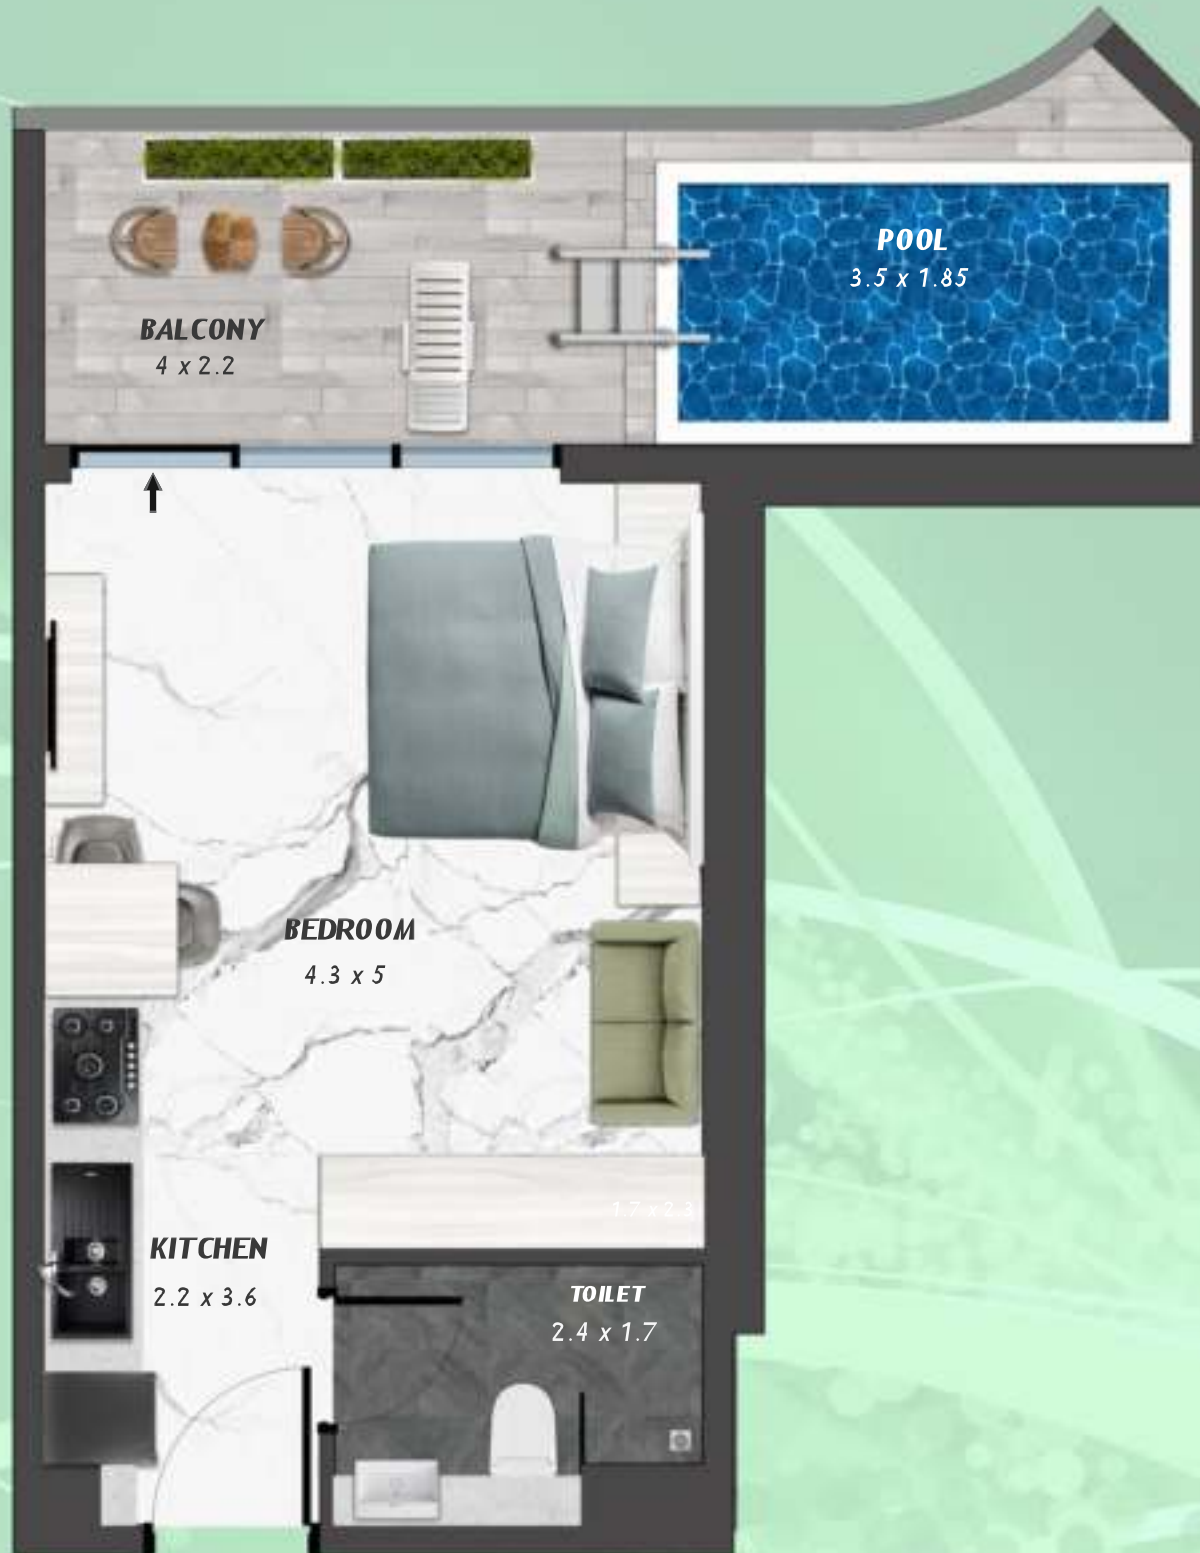

KEYPLAN 1ST FLOOR

1 BEDROOM WITH POOL
123

NET AREA
695.35 Sqf

KEYPLAN 2ND FLOOR

STUDIO WITH POOL
201

NET AREA
559.40 Sqf

SAMANA
Ivy Gardens

KEYPLAN 2ND FLOOR