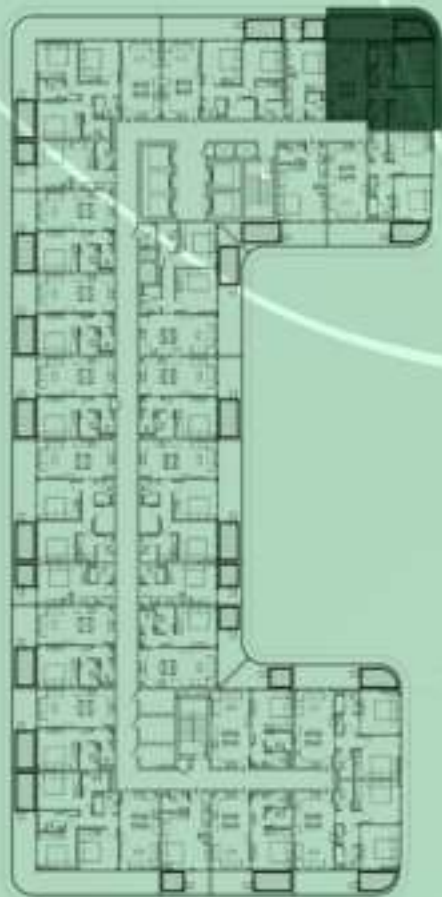

KEYPLAN 11TH FLOOR

2 BERDOOM WITH POOL
1103

NET AREA
997.81 Sqf