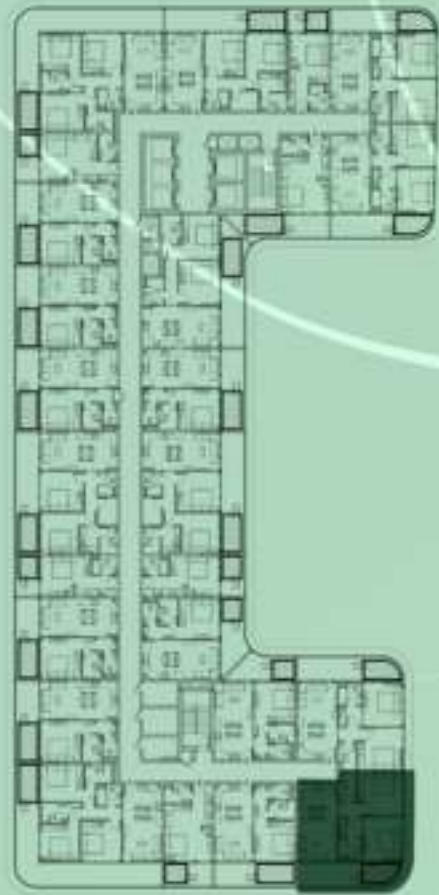

SAMANA Ivy Gardens

KEYPLAN 2ND FLOOR

1 BEDROOM WITH POOL
217

NET AREA
1000.94 Sqf

SAMANA
Ivy Gardens

KEYPLAN 2ND FLOOR

2 BERDOOM WITH POOL
218

NET AREA
977.58 Sqf