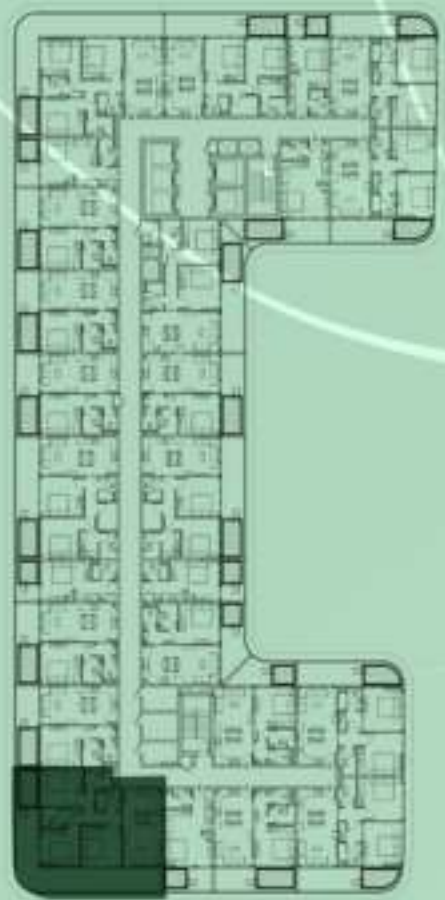

1 BEDROOM WITH POOL
813

NET AREA
729.58 Sqf

SAMANA Ivy Gardens

KEYPLAN 8TH FLOOR

1 BEDROOM WITH POOL
814

NET AREA
731.84 Sqf

SAMANA
Ivy Gardens

KEYPLAN 8TH FLOOR