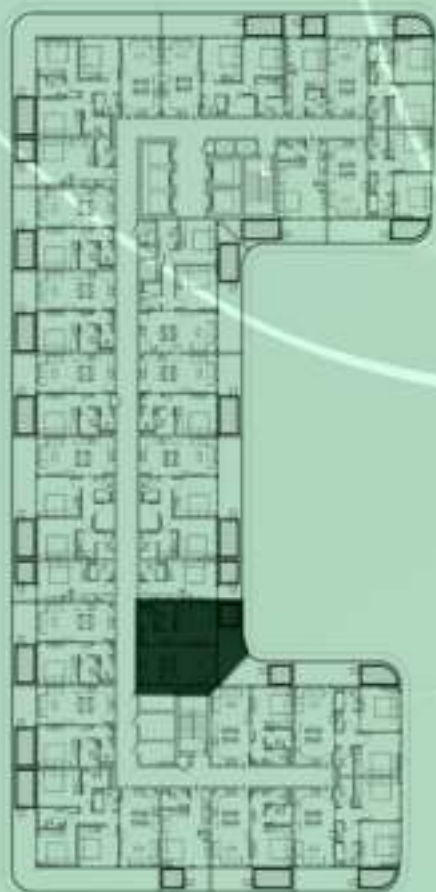

2 BERDOOM WITH POOL
1019

NET AREA
1000.18 Sqf

SAMANA *Ivy Gardens*

KEYPLAN 10TH FLOOR

1 BEDROOM WITH POOL
1020

NET AREA
702.02 Sqf

KEYPLAN 10TH FLOOR

1 BEDROOM WITH POOL
1021