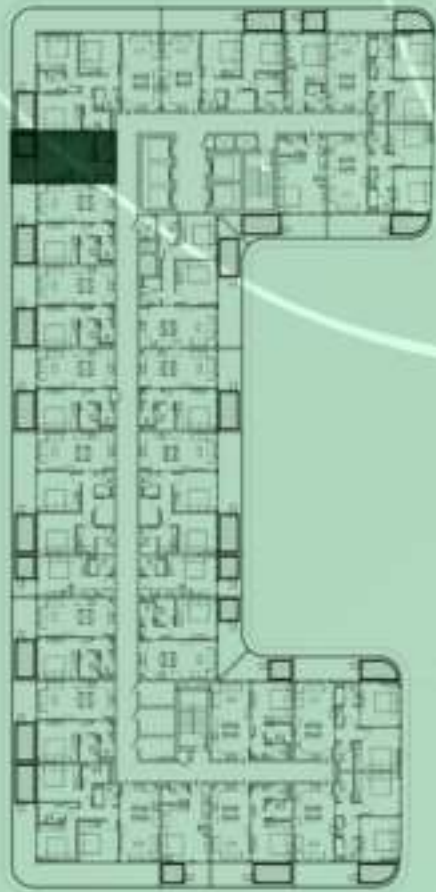

NET AREA
1489.08 Sqf

SAMANA
Ivy Gardens

KEYPLAN 11TH FLOOR

STUDIO WITH POOL
1107

NET AREA
445.30 Sqf

SAMANA
Ivy Gardens

KEYPLAN 11TH FLOOR

1 BEDROOM WITH POOL
1108