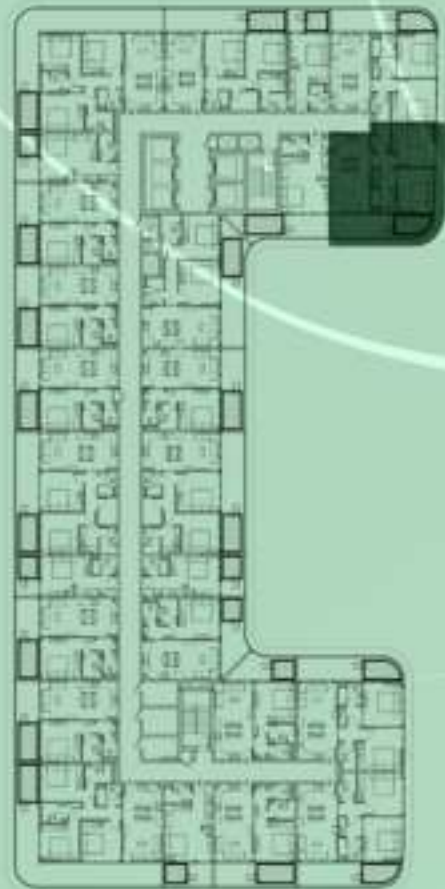

STUDIO WITH POOL
701

NET AREA
559.40 Sqf

SAMANA
Ivy Gardens

KEYPLAN 7TH FLOOR

2 BERDOOM WITH POOL
702

NET AREA
977.58 Sqf

KEYPLAN 7TH FLOOR

2 BERDOOM WITH POOL
703