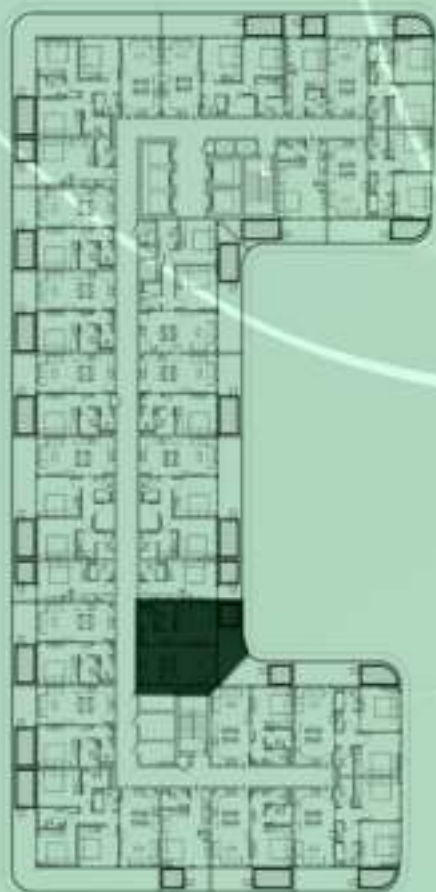

KEYPLAN 8TH FLOOR

1 BEDROOM WITH POOL
821

NET AREA
711.06 Sqf