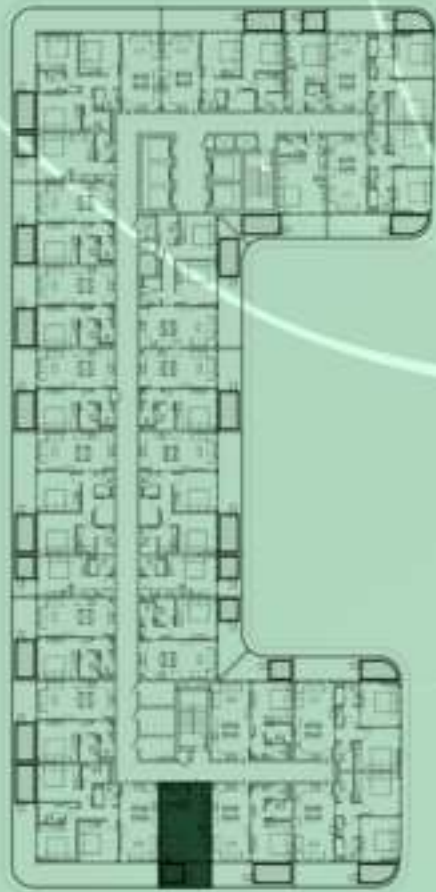

KEYPLAN 6TH FLOOR

STUDIO WITH POOL
616

NET AREA
445.30 Sqf