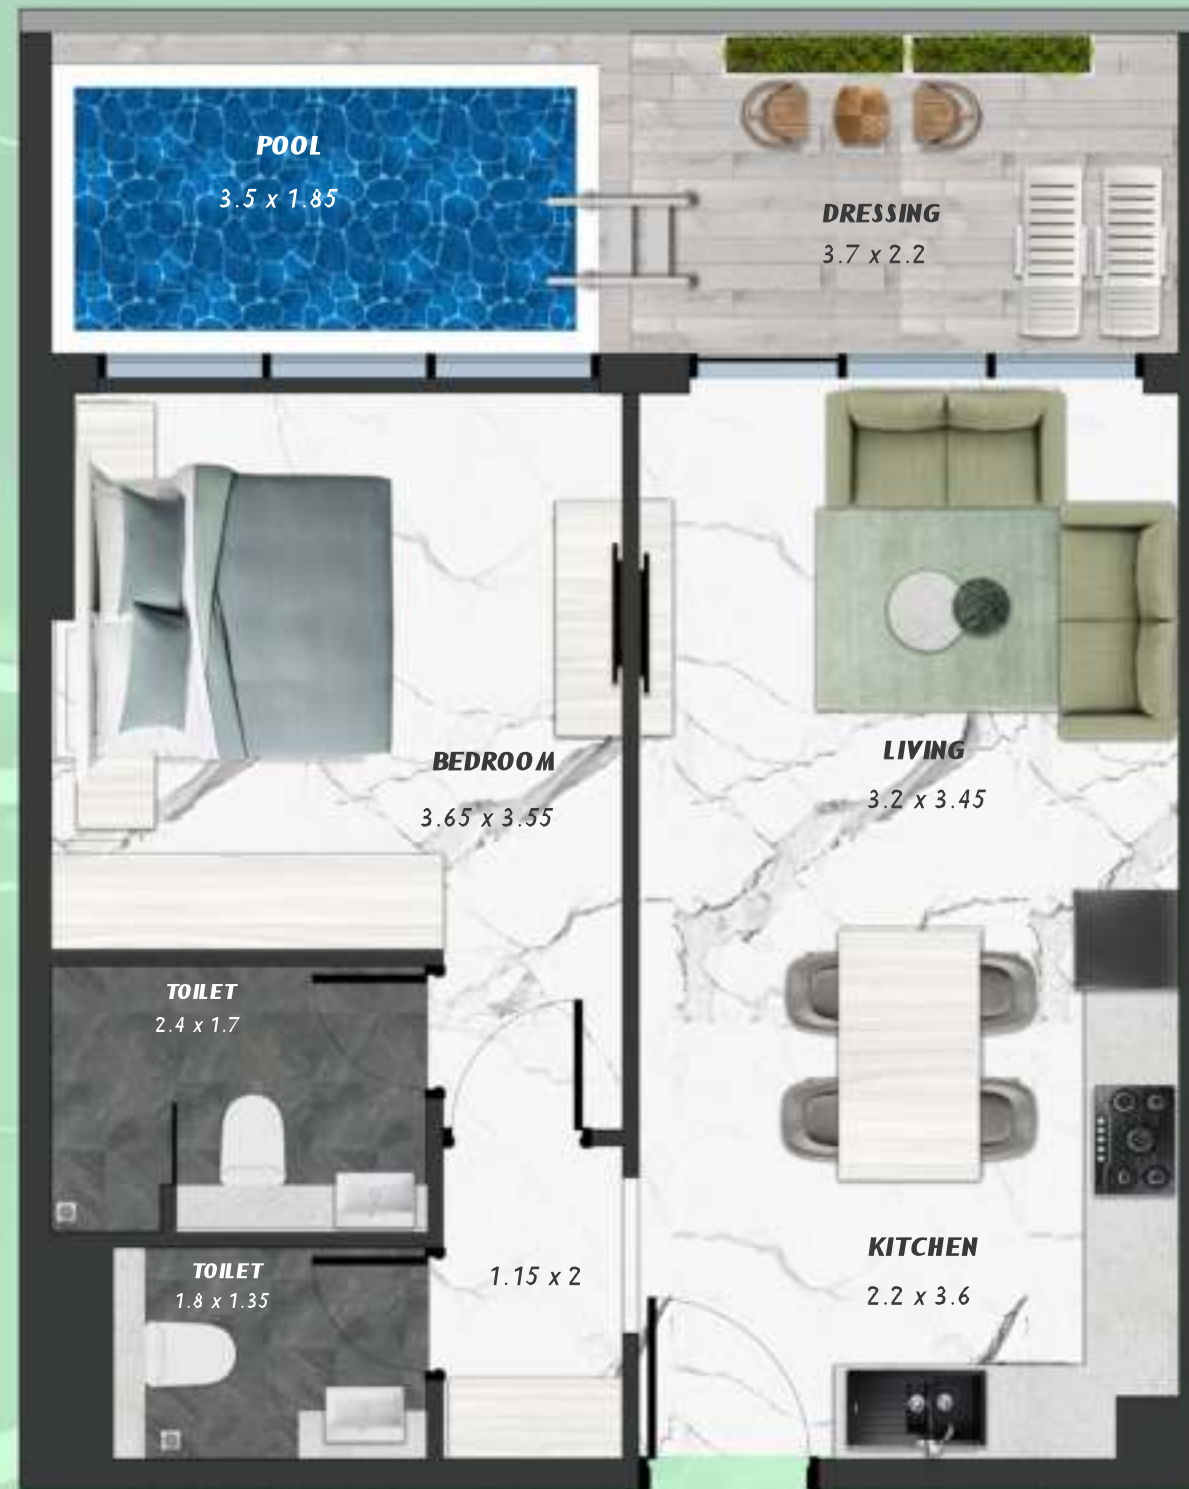

KEYPLAN 9TH FLOOR

1 BEDROOM WITH POOL
917

NET AREA
1000.94 Sqf