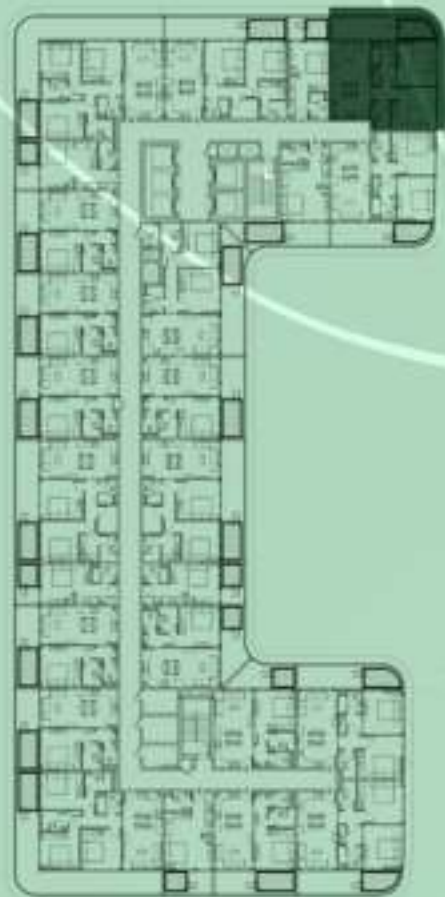

STUDIO WITH POOL
401

NET AREA
559.40 Sqf

SAMANA
Ivy Gardens

KEYPLAN 4TH FLOOR

2 BERDOOM WITH POOL
402

NET AREA
977.58 Sqf

KEYPLAN 4TH FLOOR

2 BERDOOM WITH POOL
403