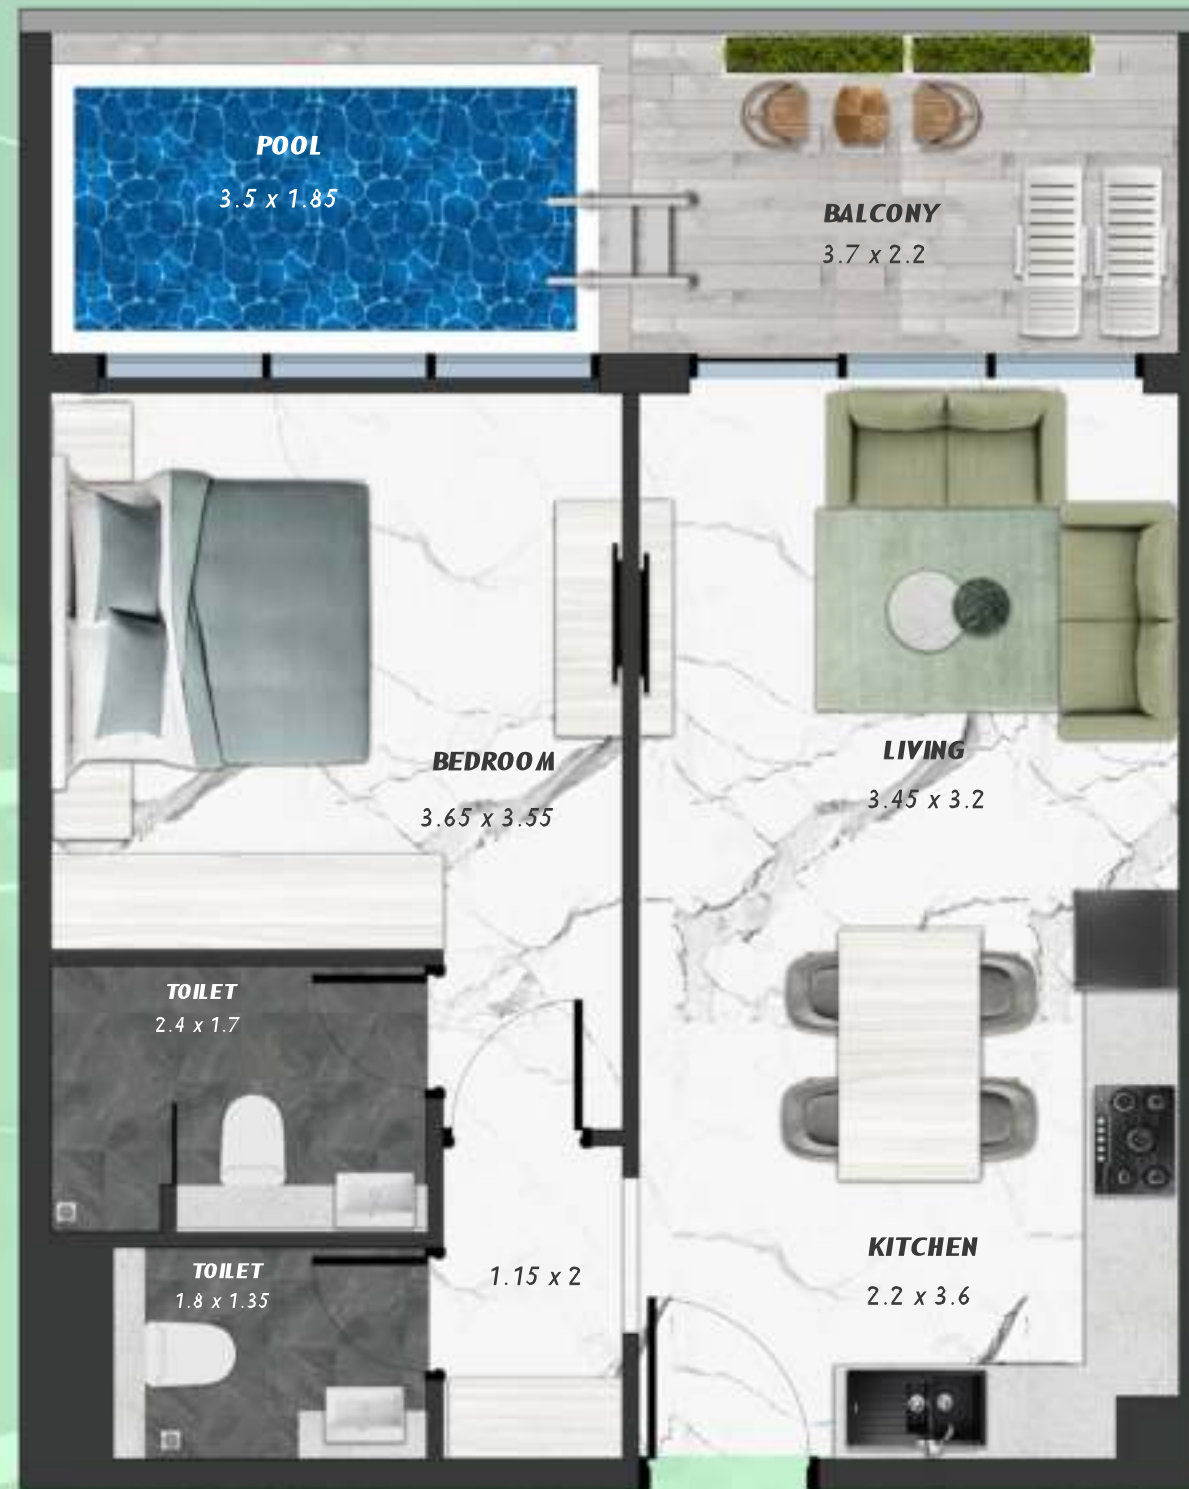

SAMANA *Ivy Gardens*

KEYPLAN 2ND FLOOR

1 BEDROOM WITH POOL
209

NET AREA
731.84 Sqf

SAMANA *Ivy Gardens*

KEYPLAN 2ND FLOOR

1 BEDROOM WITH POOL
210

NET AREA
725.06 Sqf