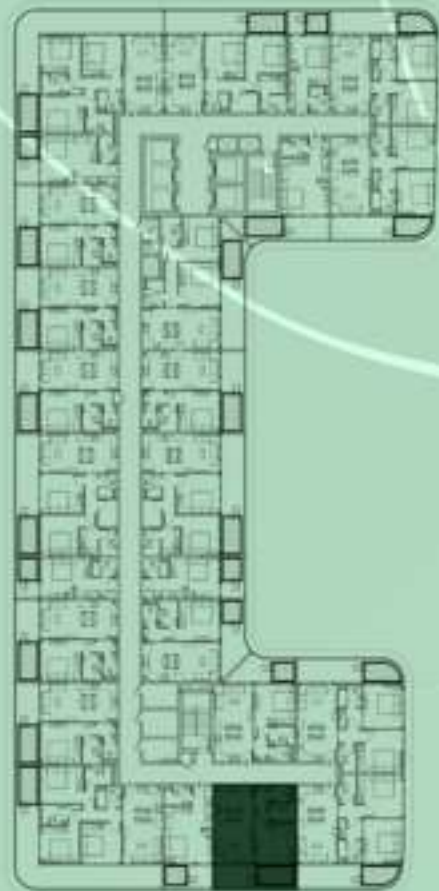

KEYPLAN 10TH FLOOR

3 BERDOOM WITH POOL
1015

NET AREA
1475.95 Sqf

SAMANA *Ivy Gardens*

KEYPLAN 10TH FLOOR

STUDIO WITH POOL
1016

NET AREA
445.30 Sqf

KEYPLAN 10TH FLOOR