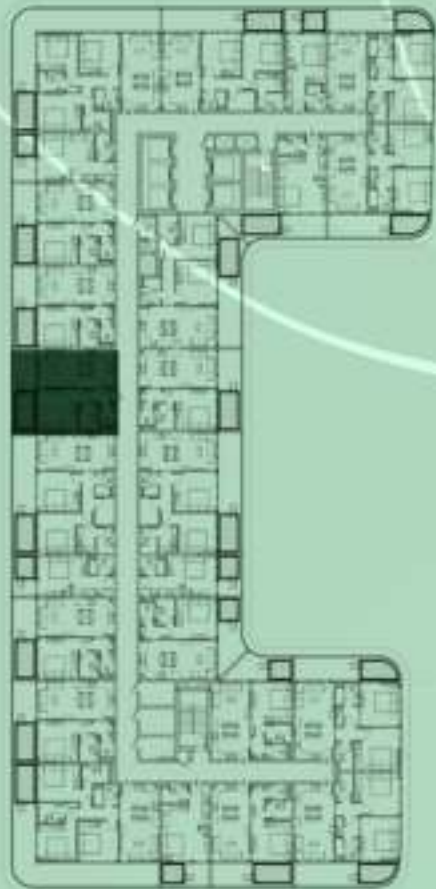

NET AREA
731.84 Sqf

SAMANA *Ivy Gardens*

KEYPLAN 10TH FLOOR

1 BEDROOM WITH POOL
1009

NET AREA
731.84 Sqf

SAMANA Ivy Gardens

KEYPLAN 10TH FLOOR

1 BEDROOM WITH POOL
1010