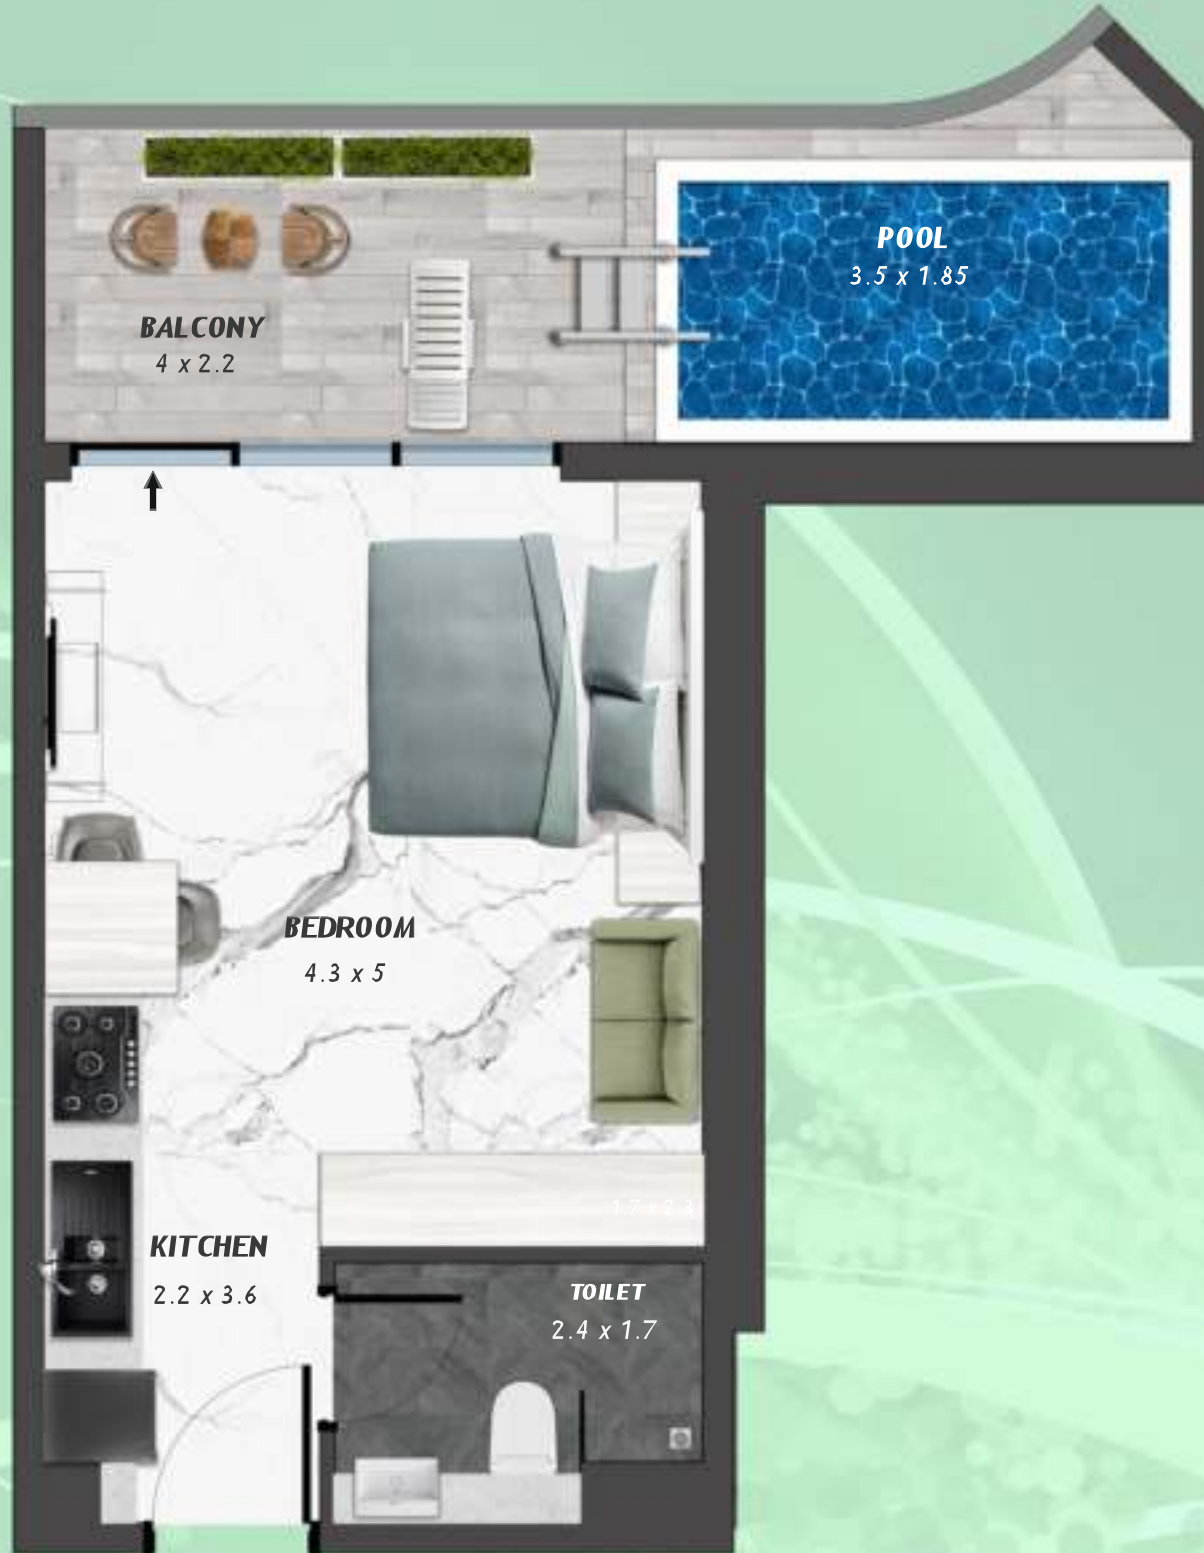

SAMANA
DEVELOPERS

KEYPLAN 14TH FLOOR

STUDIO WITH POOL
1401

NET AREA
559.40 Sqf

SAMANA
Ivy Gardens

KEYPLAN 14TH FLOOR

2 BERDOOM WITH POOL
1402

NET AREA
977.58 Sqf