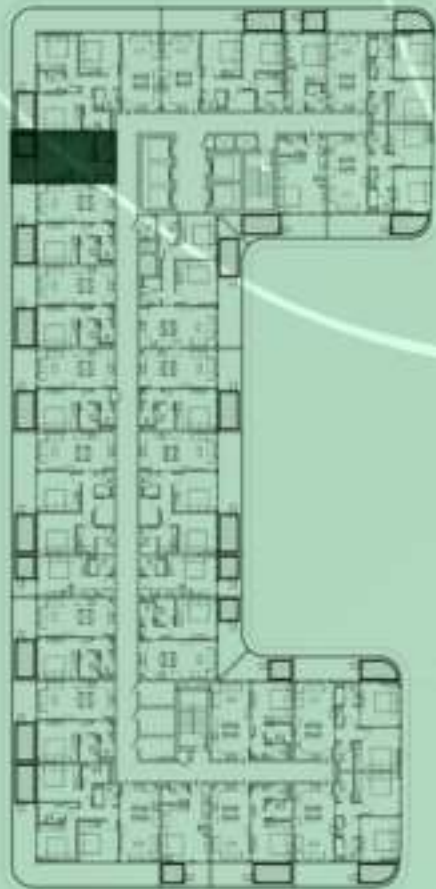

KEYPLAN 2ND FLOOR

STUDIO WITH POOL
207

NET AREA
445.30 Sqf