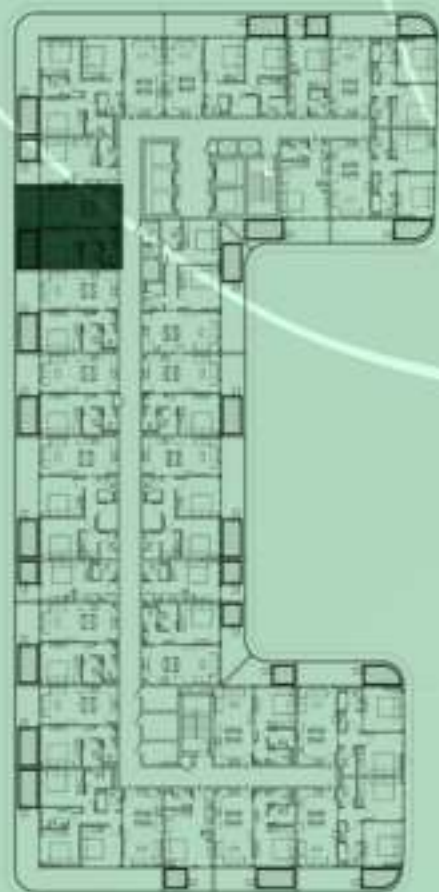

SAMANA
Ivy Gardens

KEYPLAN 7TH FLOOR

1 BEDROOM WITH POOL
708

NET AREA
731.84 Sqf