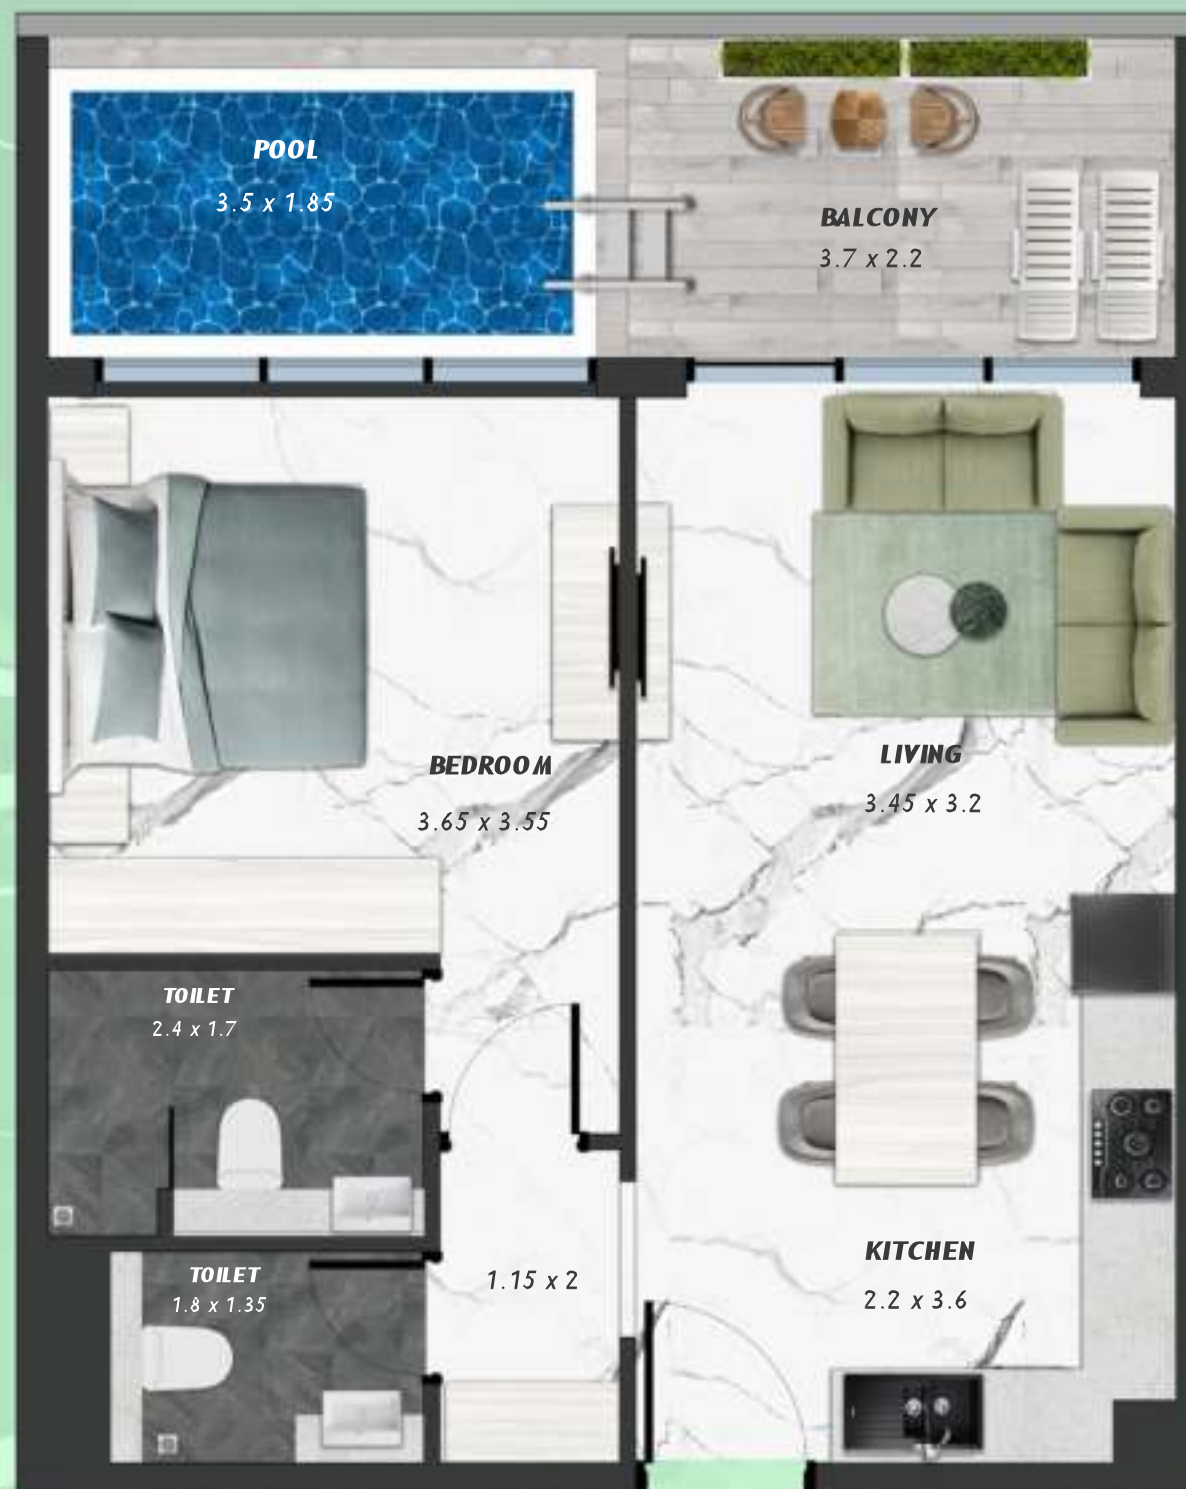

SAMANA *Ivy Gardens*

KEYPLAN 9TH FLOOR

1 BEDROOM WITH POOL
908

NET AREA
731.84 Sqf