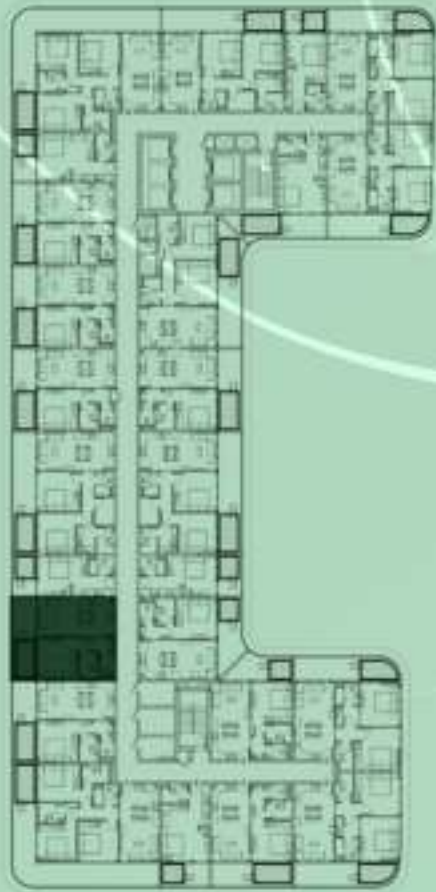

SAMANA *Ivy Gardens*

KEYPLAN 9TH FLOOR

1 BEDROOM WITH POOL
913

NET AREA
729.58 Sqf