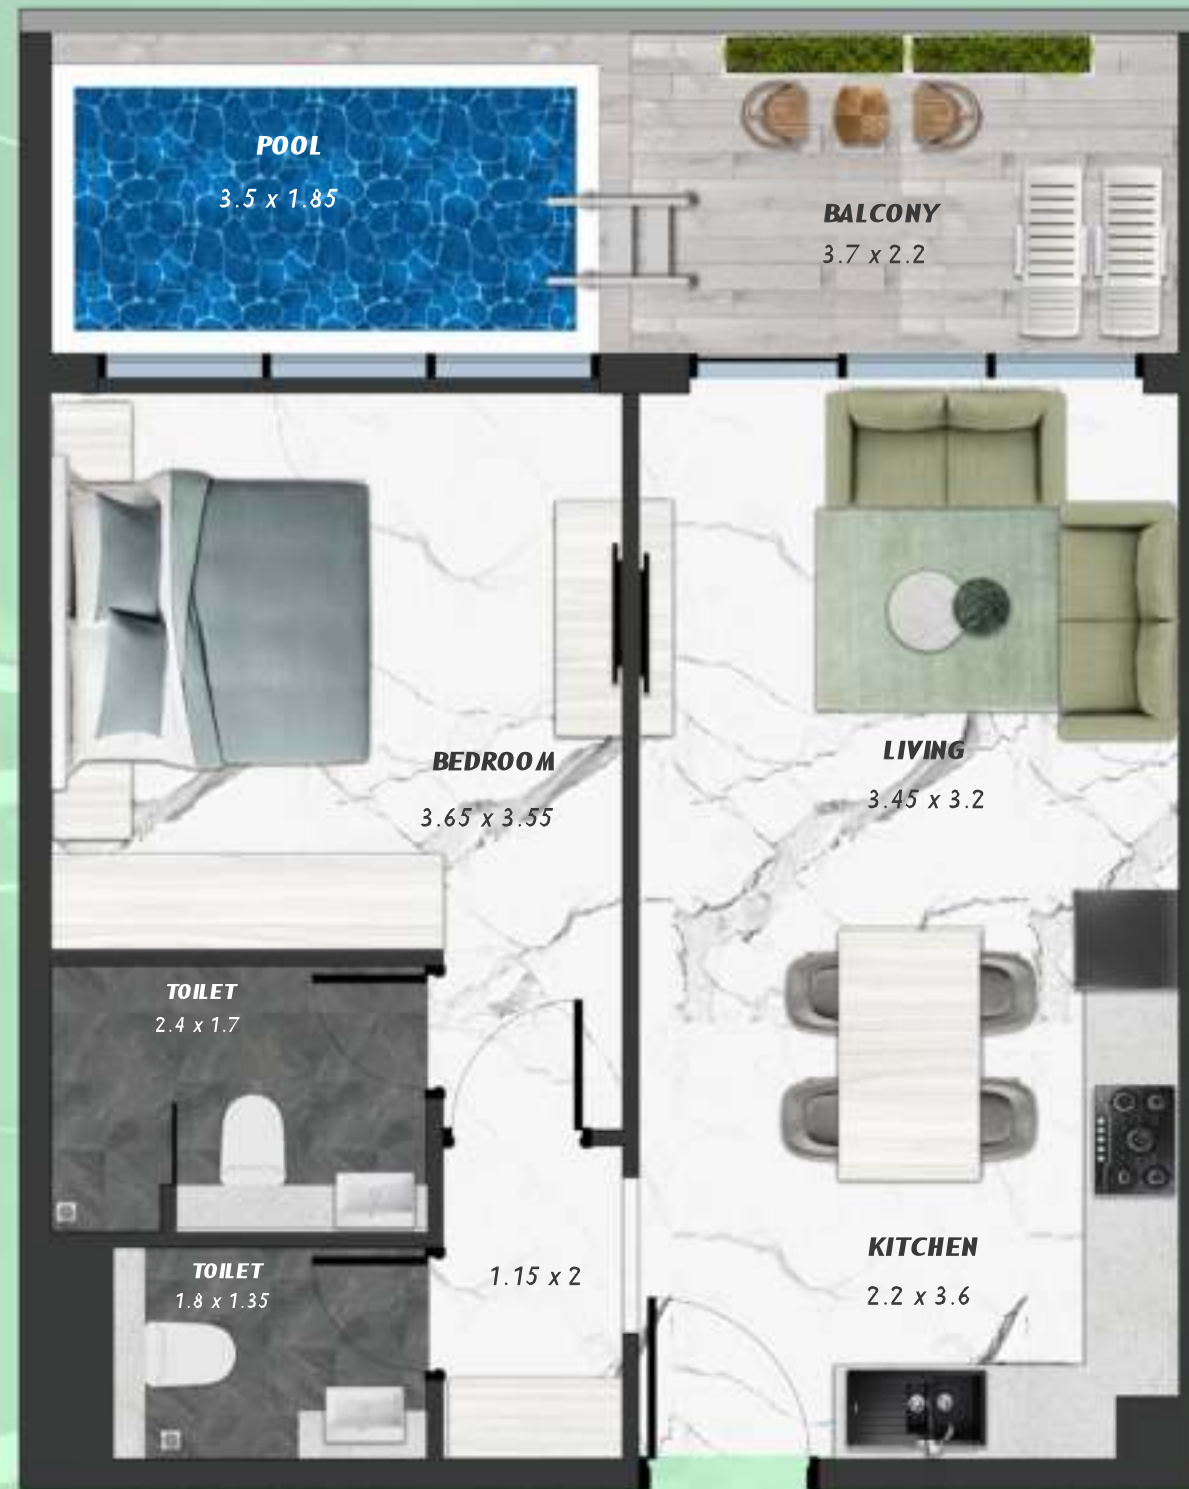

NET AREA
731.84 Sqf

SAMANA *Ivy Gardens*

KEYPLAN 6TH FLOOR

1 BEDROOM WITH POOL
610

NET AREA
725.06 Sqf

KEYPLAN 6TH FLOOR

2 BERDOOM WITH POOL
611

NET AREA
1094.80 Sqf