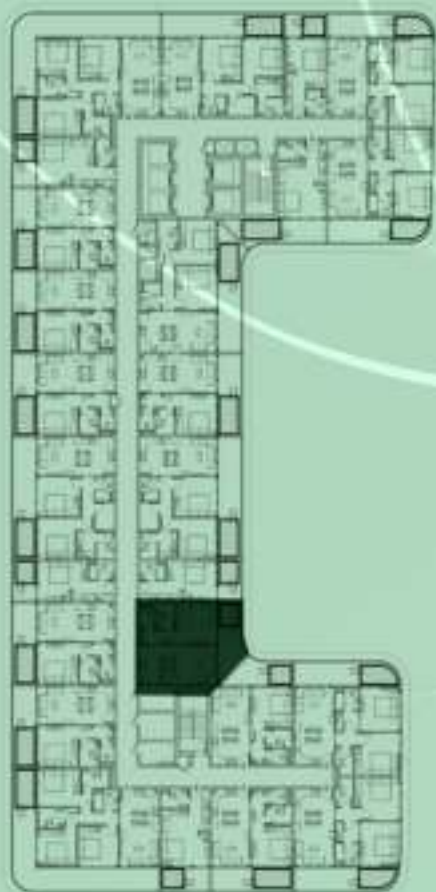

KEYPLAN 6TH FLOOR

1 BEDROOM WITH POOL
621

NET AREA
711.06 Sqf