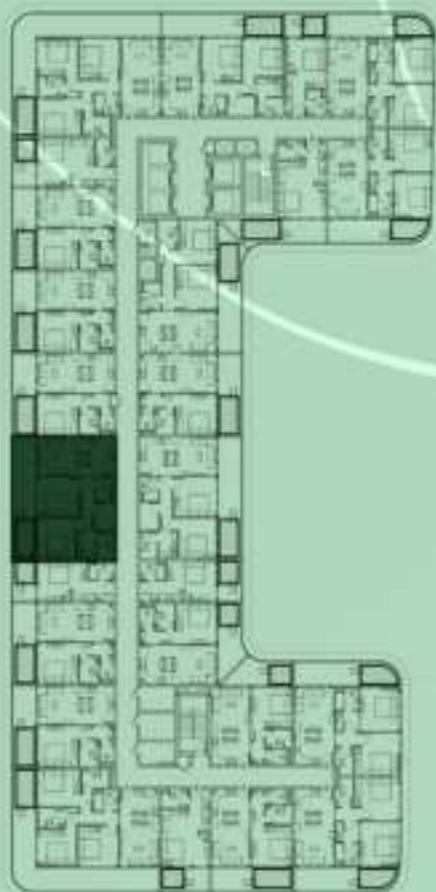

KEYPLAN 2ND FLOOR

2 BERDOOM WITH POOL
211

NET AREA
1094.80 Sqf