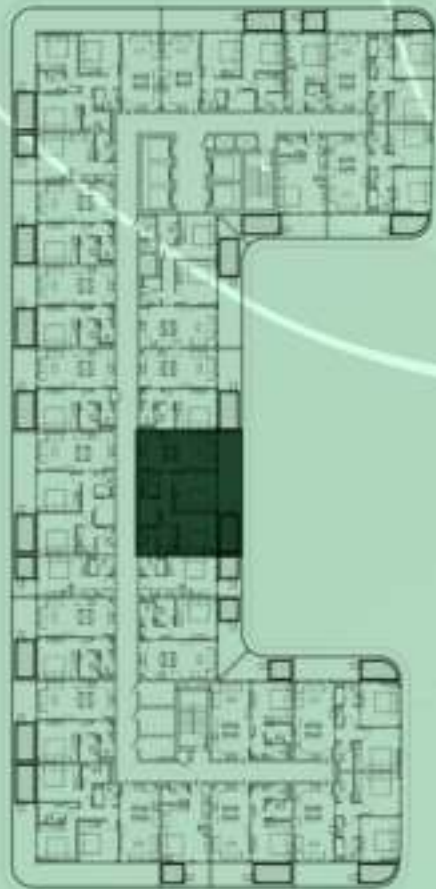

SAMANA *Ivy Gardens*

KEYPLAN 8TH FLOOR

2 BERDOOM WITH POOL
823

NET AREA
1093.83 Sqf