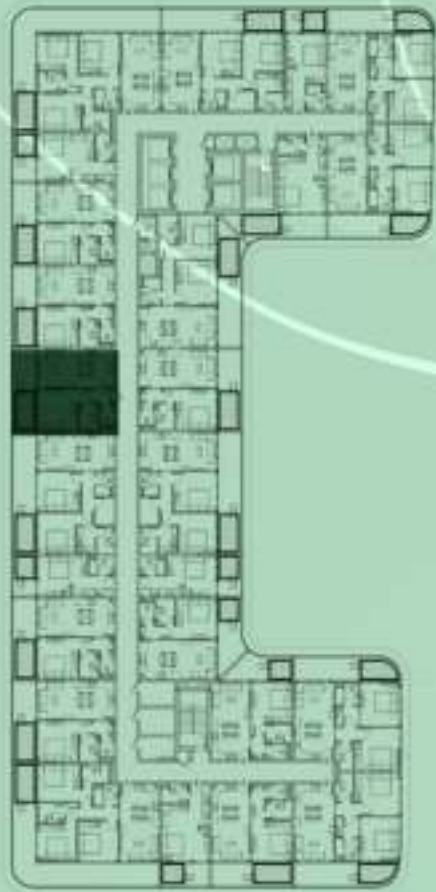

1 BEDROOM WITH POOL
908

NET AREA
731.84 Sqf

SAMANA *Ivy Gardens*

KEYPLAN 9TH FLOOR

1 BEDROOM WITH POOL
909

NET AREA
731.84 Sqf

SAMANA *Ivy Gardens*

KEYPLAN 9TH FLOOR