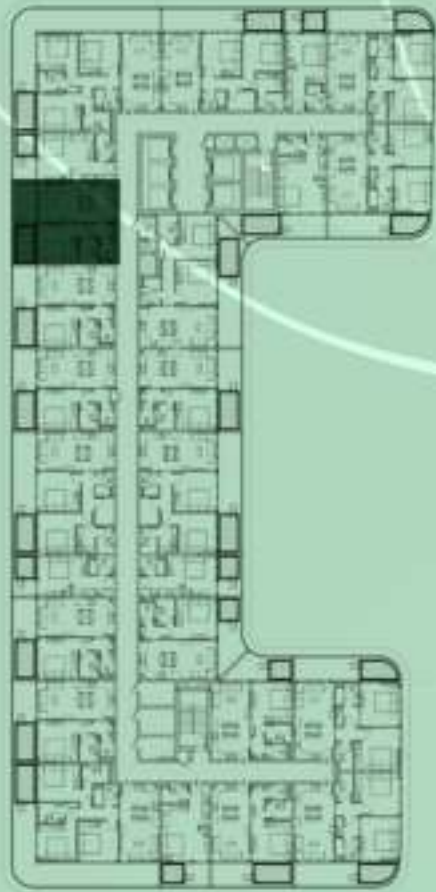

STUDIO WITH POOL
1407

NET AREA
445.30 Sqf

SAMANA
Ivy Gardens

KEYPLAN 14TH FLOOR

1 BEDROOM WITH POOL
1408

NET AREA
731.84 Sqf

SAMANA *Ivy Gardens*

KEYPLAN 14TH FLOOR