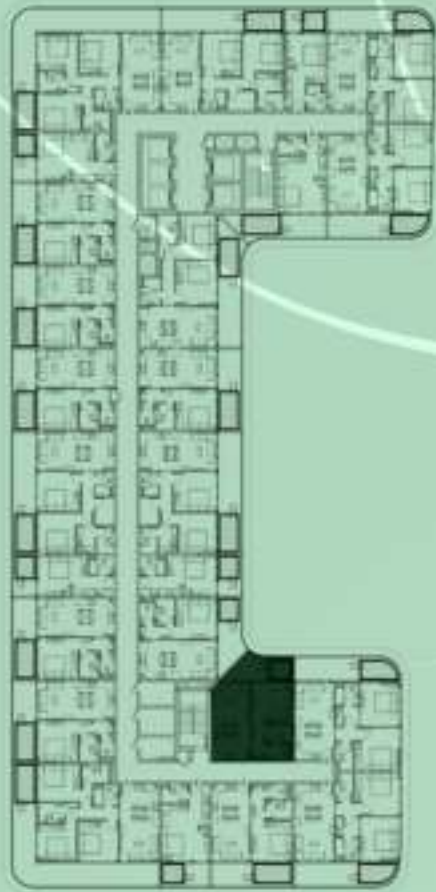

KEYPLAN 2ND FLOOR

2 BERDOOM WITH POOL
219

NET AREA
1000.18 Sqf

SAMANA *Ivy Gardens*

KEYPLAN 2ND FLOOR

1 BEDROOM WITH POOL
220

NET AREA
702.02 Sqf

KEYPLAN 2ND FLOOR