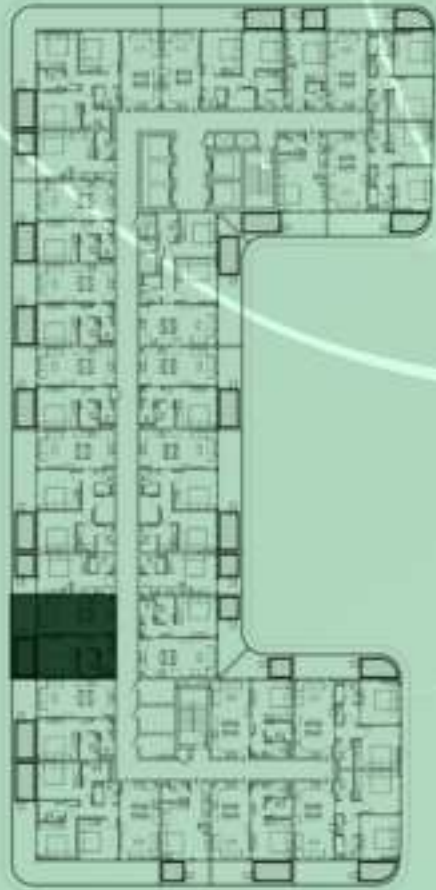

SAMANA
Ivy Gardens

KEYPLAN 6TH FLOOR

STUDIO WITH POOL
612

NET AREA
376.20 Sqf

SAMANA *Ivy Gardens*

KEYPLAN 6TH FLOOR

1 BEDROOM WITH POOL
613

NET AREA
729.58 Sqf