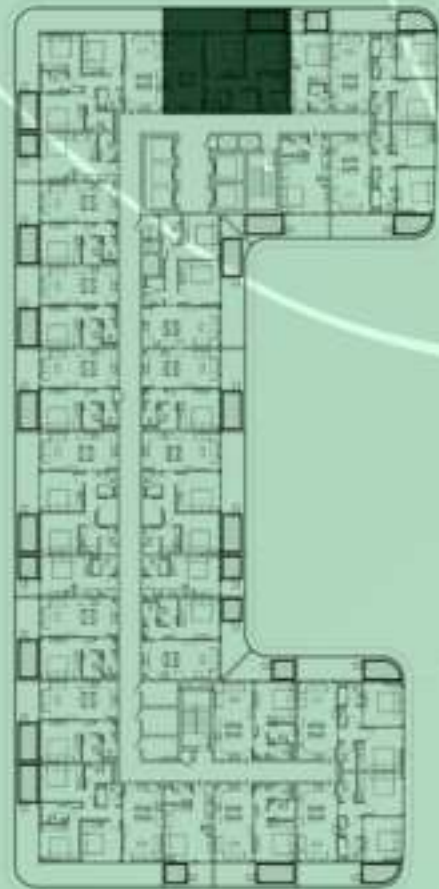

NET AREA
997.81 Sqf

SAMANA
Ivy Gardens

KEYPLAN 4TH FLOOR

STUDIO WITH POOL
404

NET AREA
373.94Sqf

SAMANA Ivy Gardens

KEYPLAN 4TH FLOOR

2 BERDOOM WITH POOL
405