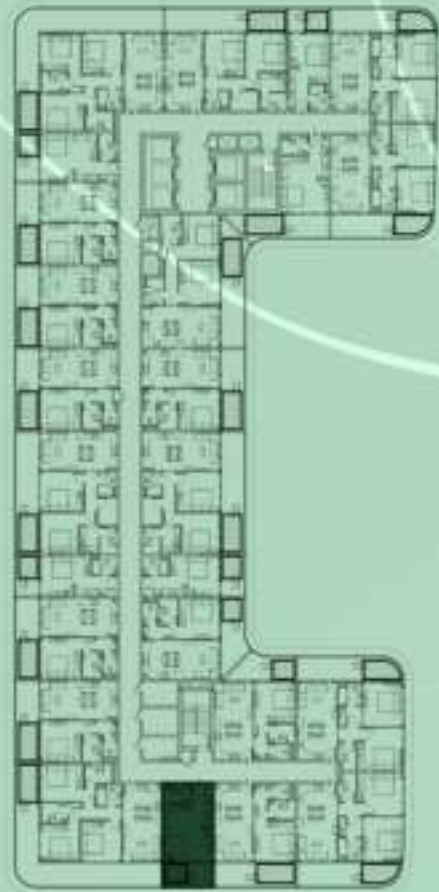

NET AREA
731.84 Sqf

SAMANA
DEVELOPERS

KEYPLAN 11TH FLOOR

3 BERDOOM WITH POOL
1115

NET AREA
1475.95 Sqf

SAMANA *Ivy Gardens*

KEYPLAN 11TH FLOOR

STUDIO WITH POOL
1116