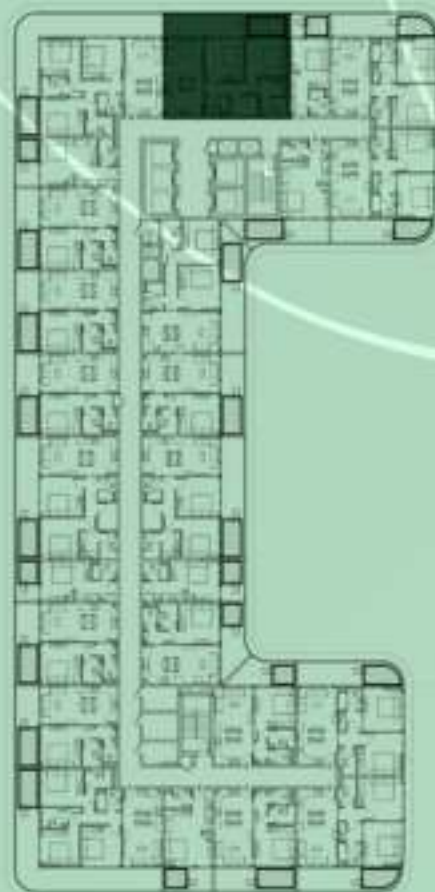

SAMANA *Ivy Gardens*

KEYPLAN 14TH FLOOR

2 BERDOOM WITH POOL
1405

NET AREA
1093.83 Sqf