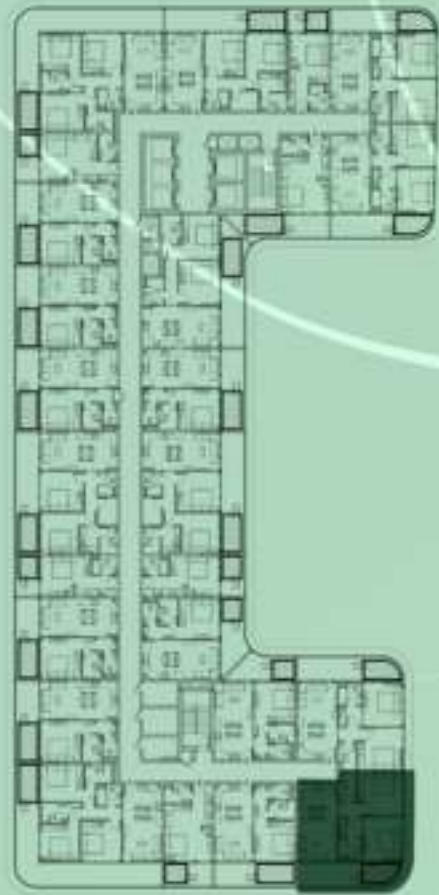

KEYPLAN 9TH FLOOR

1 BEDROOM WITH POOL
917

NET AREA
1000.94 Sqf

SAMANA *Ivy Gardens*

KEYPLAN 9TH FLOOR

2 BERDOOM WITH POOL
918

NET AREA
977.58 Sqf

SAMANA
DEVELOPERS