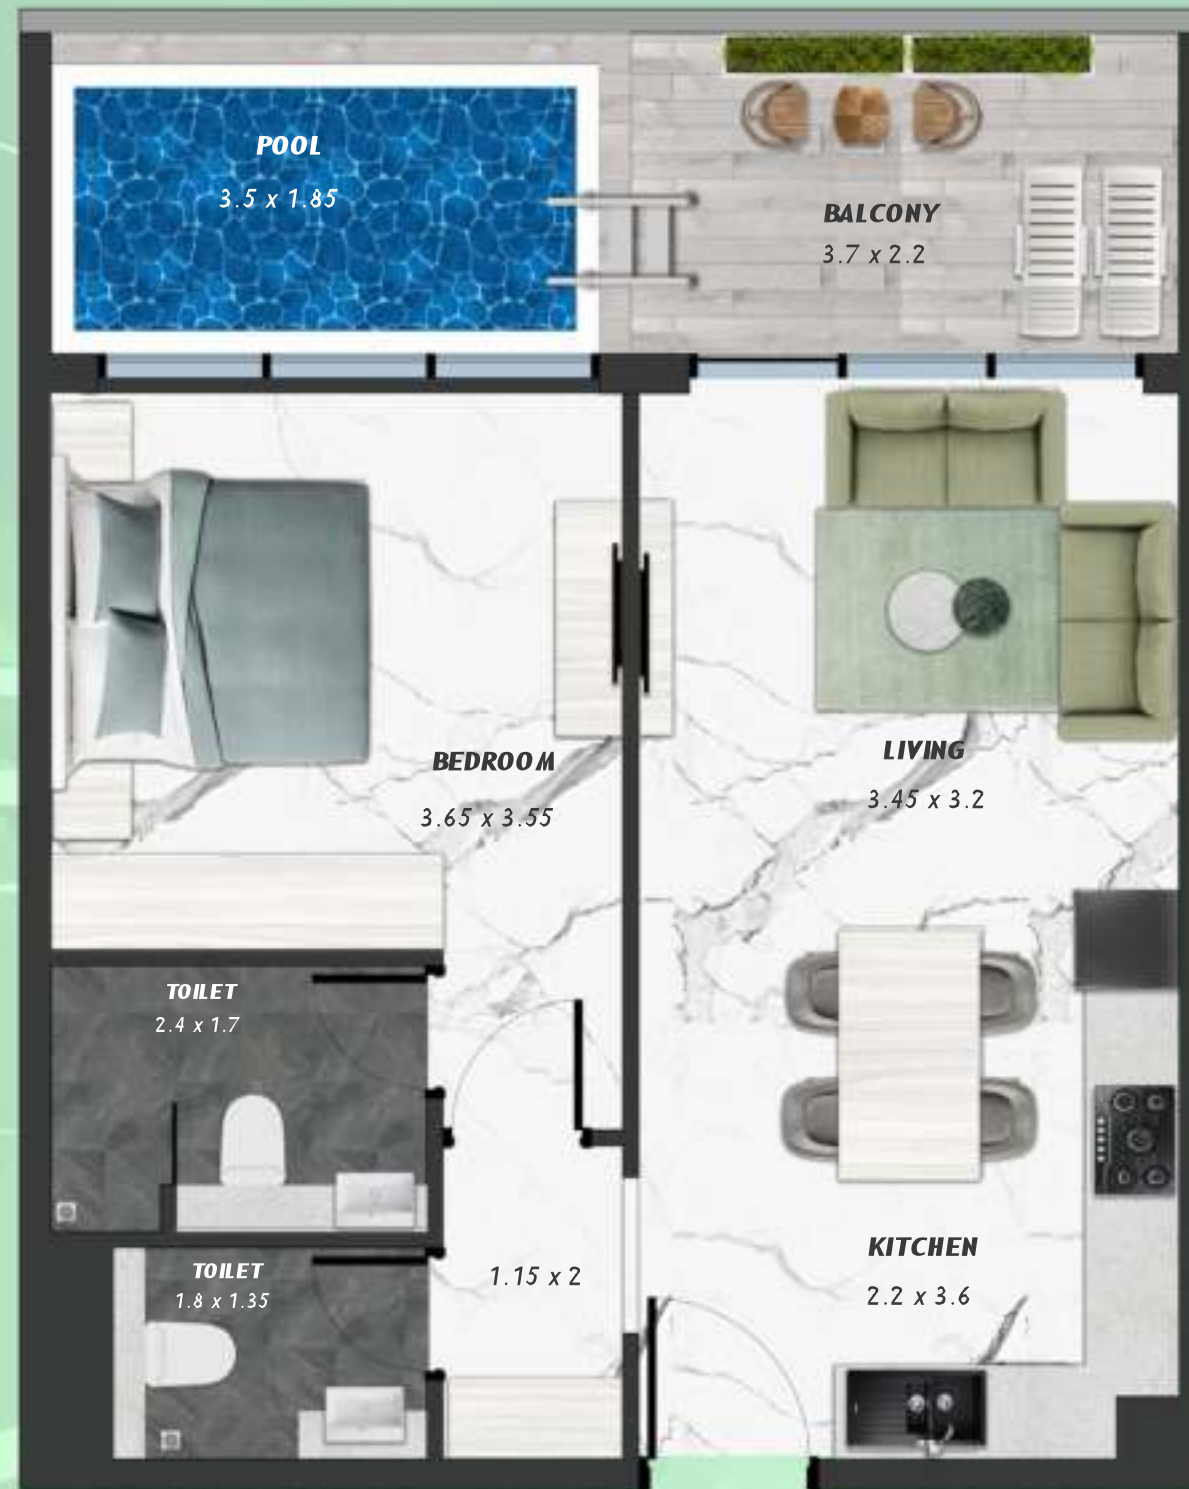

SAMANA *Ivy Gardens*

KEYPLAN 10TH FLOOR

1 BEDROOM WITH POOL
1013

NET AREA
729.58 Sqf

SAMANA *Ivy Gardens*

KEYPLAN 10TH FLOOR

1 BEDROOM WITH POOL
1014

NET AREA
731.84 Sqf