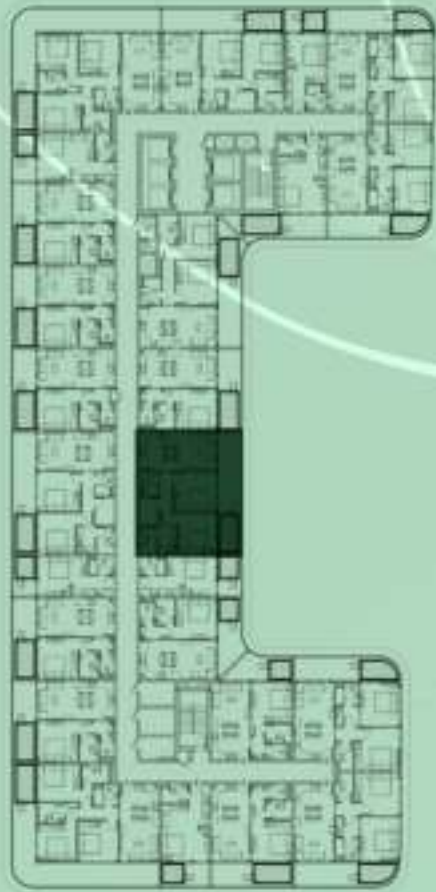

KEYPLAN 13TH FLOOR

STUDIO WITH POOL
1322

NET AREA
376.20 Sqf

SAMANA
Ivy Gardens

KEYPLAN 13TH FLOOR

2 BERDOOM WITH POOL
1323

NET AREA
1093.83 Sqf

SAMANA
DEVELOPERS