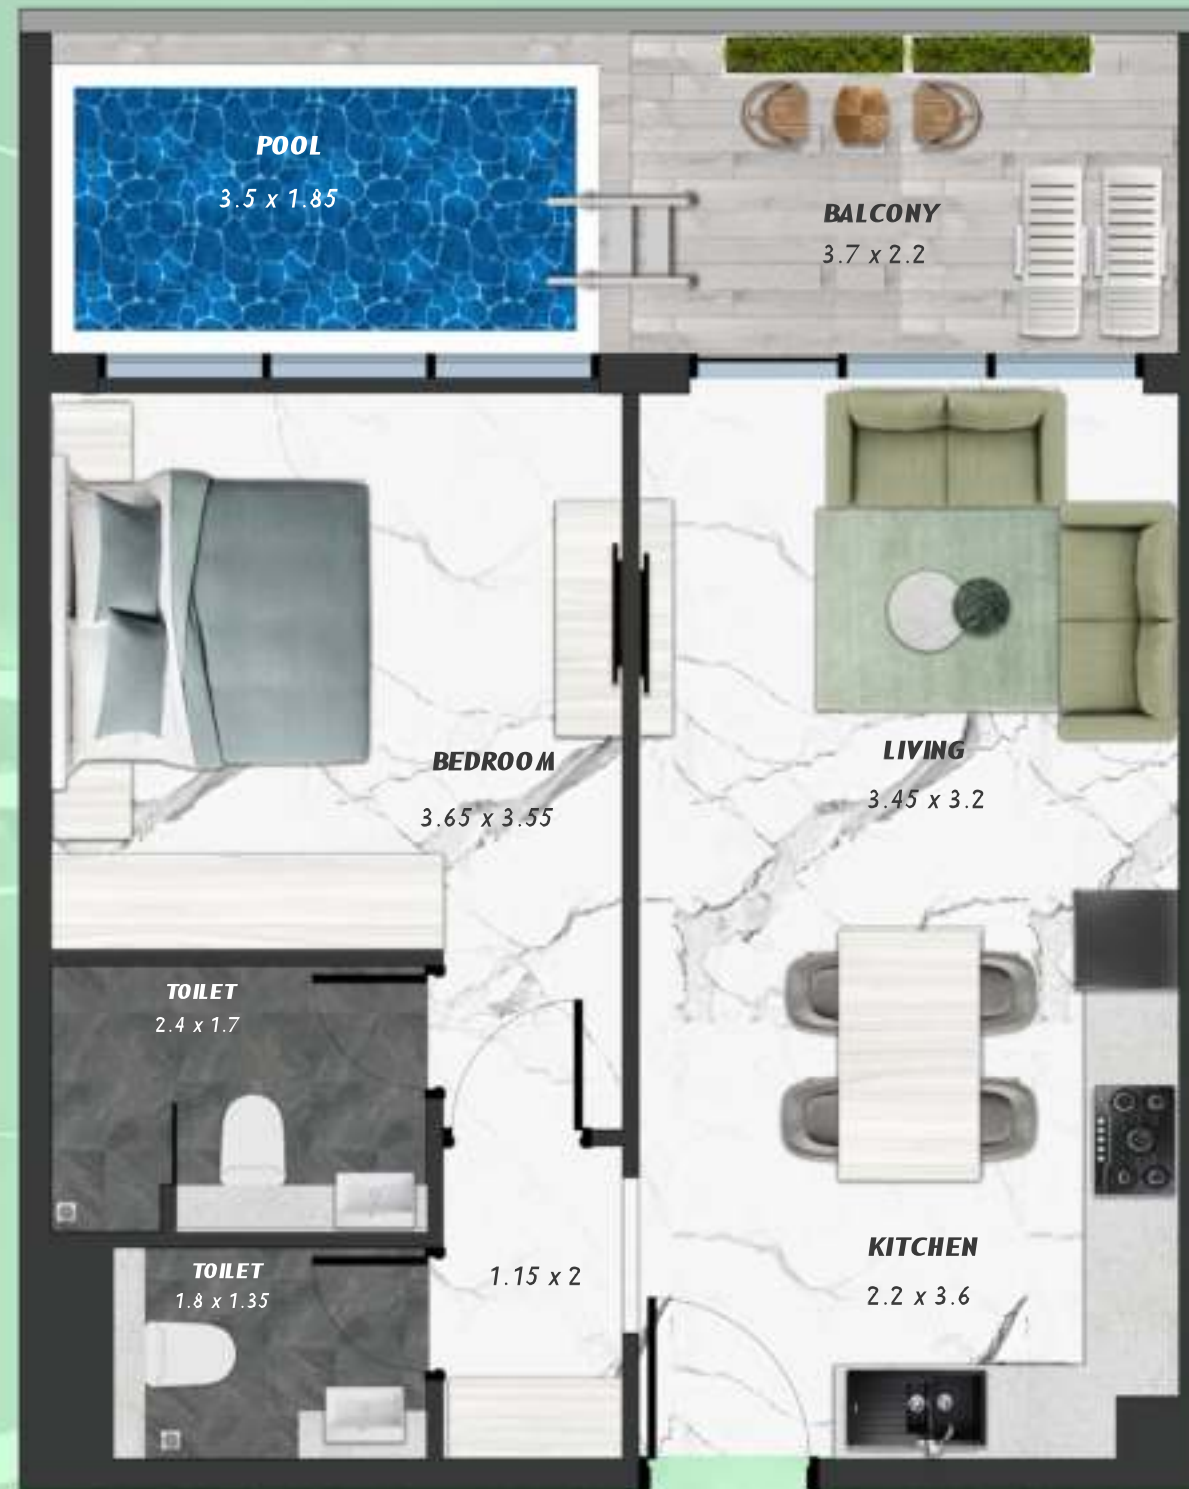

SAMANA Ivy Gardens

NET AREA
729.58 Sqf