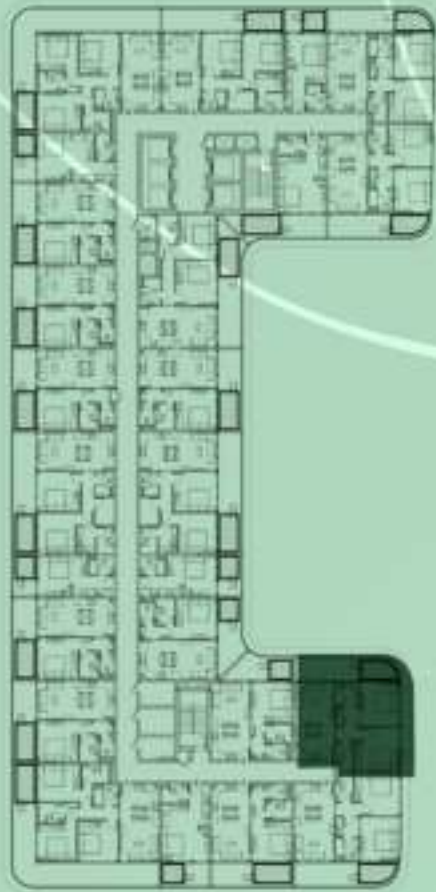

1 BEDROOM WITH POOL
1217

NET AREA
1000.94 Sqf

SAMANA
Ivy Gardens

KEYPLAN 12TH FLOOR

2 BERDOOM WITH POOL
1218

NET AREA
977.58 Sqf

KEYPLAN 12TH FLOOR

2 BERDOOM WITH POOL
1219