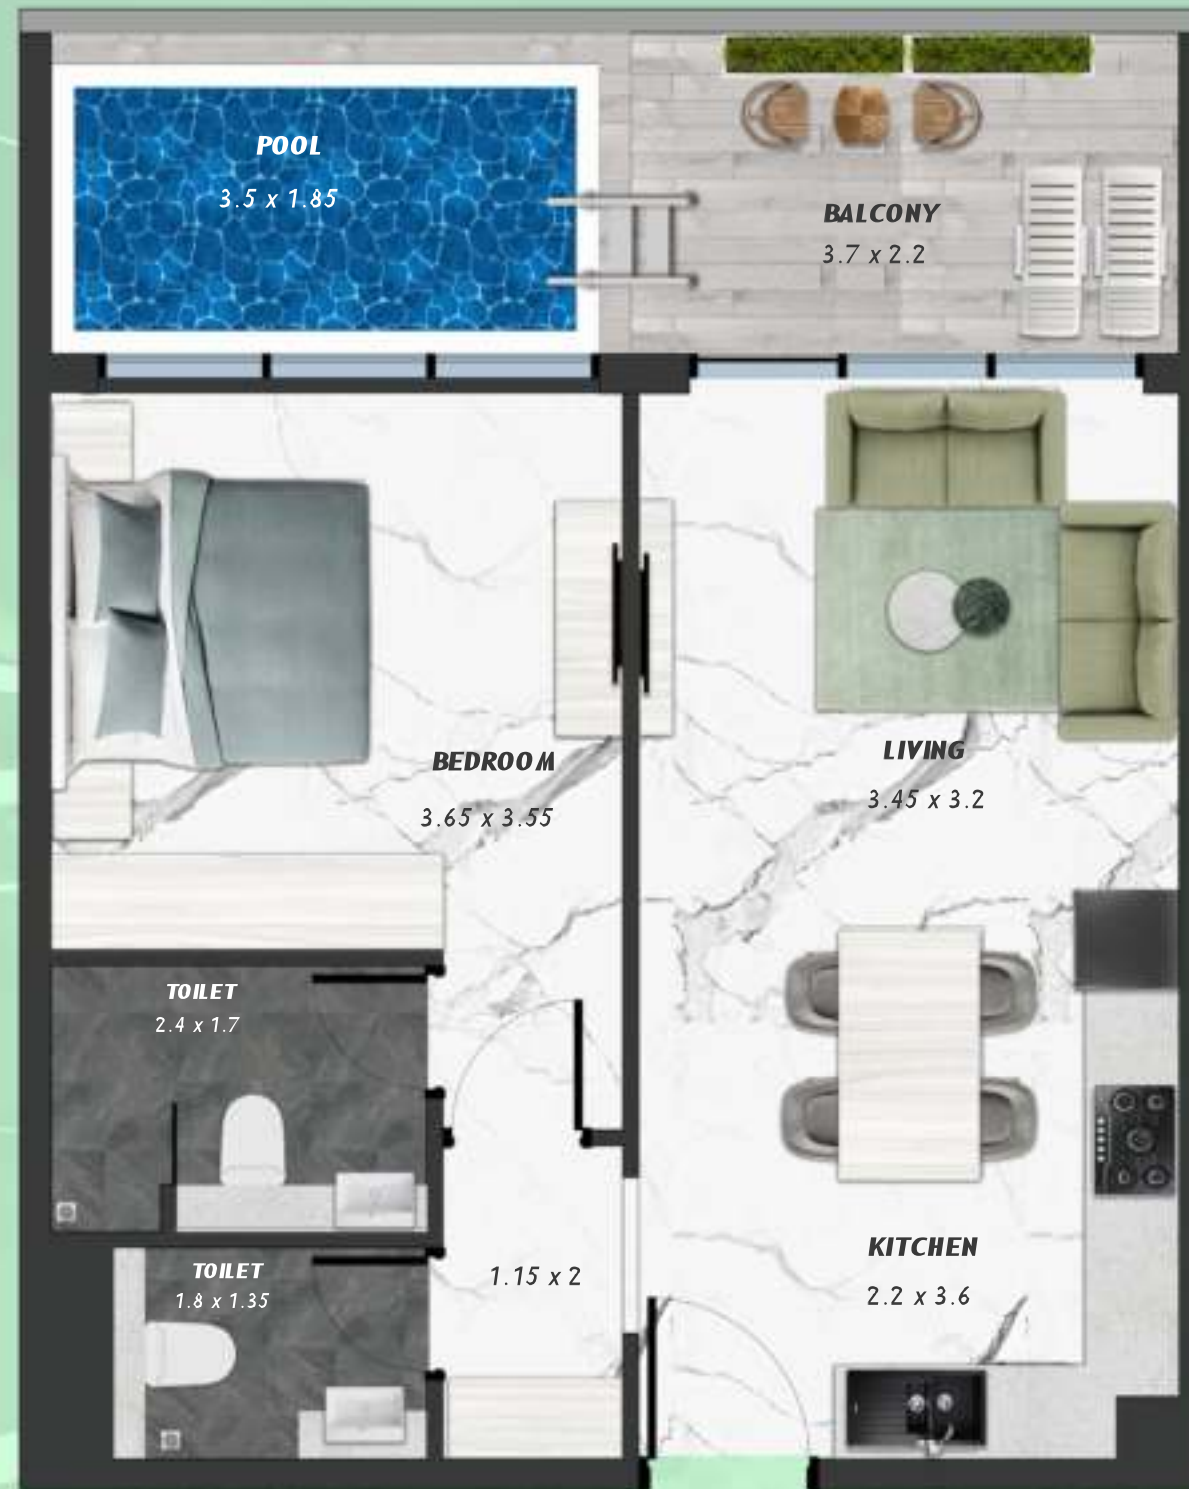

NET AREA
445.30 Sqf

SAMANA *Ivy Gardens*

KEYPLAN 6TH FLOOR

1 BEDROOM WITH POOL
608

NET AREA
731.84 Sqf

SAMANA
Ivy Gardens

KEYPLAN 6TH FLOOR

1 BEDROOM WITH POOL
609