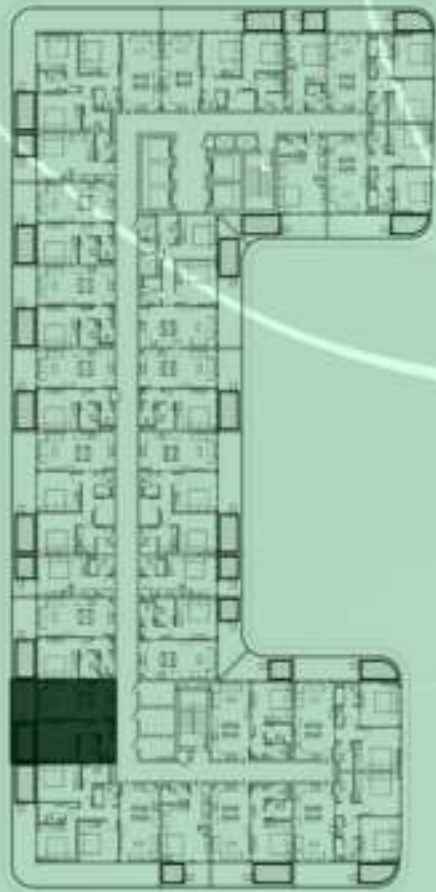

SAMANA *Ivy Gardens*

KEYPLAN 4TH FLOOR

1 BEDROOM WITH POOL
414

NET AREA
731.84 Sqf