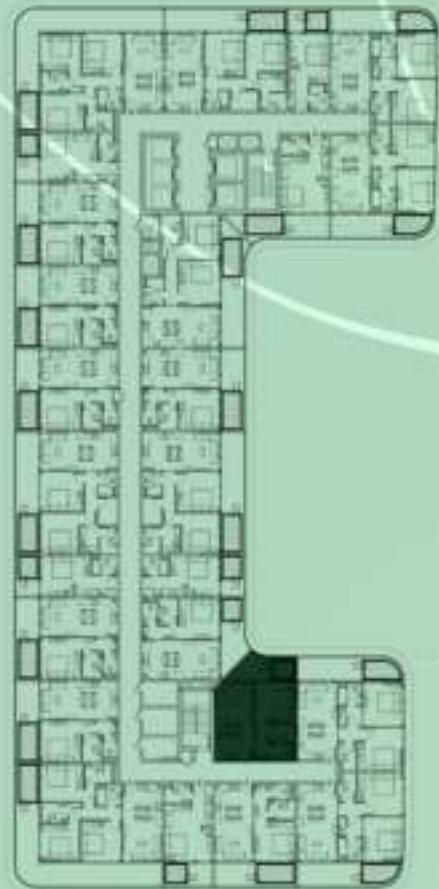

KEYPLAN 6TH FLOOR

2 BERDOOM WITH POOL
618

NET AREA
977.58 Sqf

KEYPLAN 6TH FLOOR

2 BERDOOM WITH POOL
619

NET AREA
1000.18 Sqf

SAMANA Ivy Gardens

KEYPLAN 6TH FLOOR