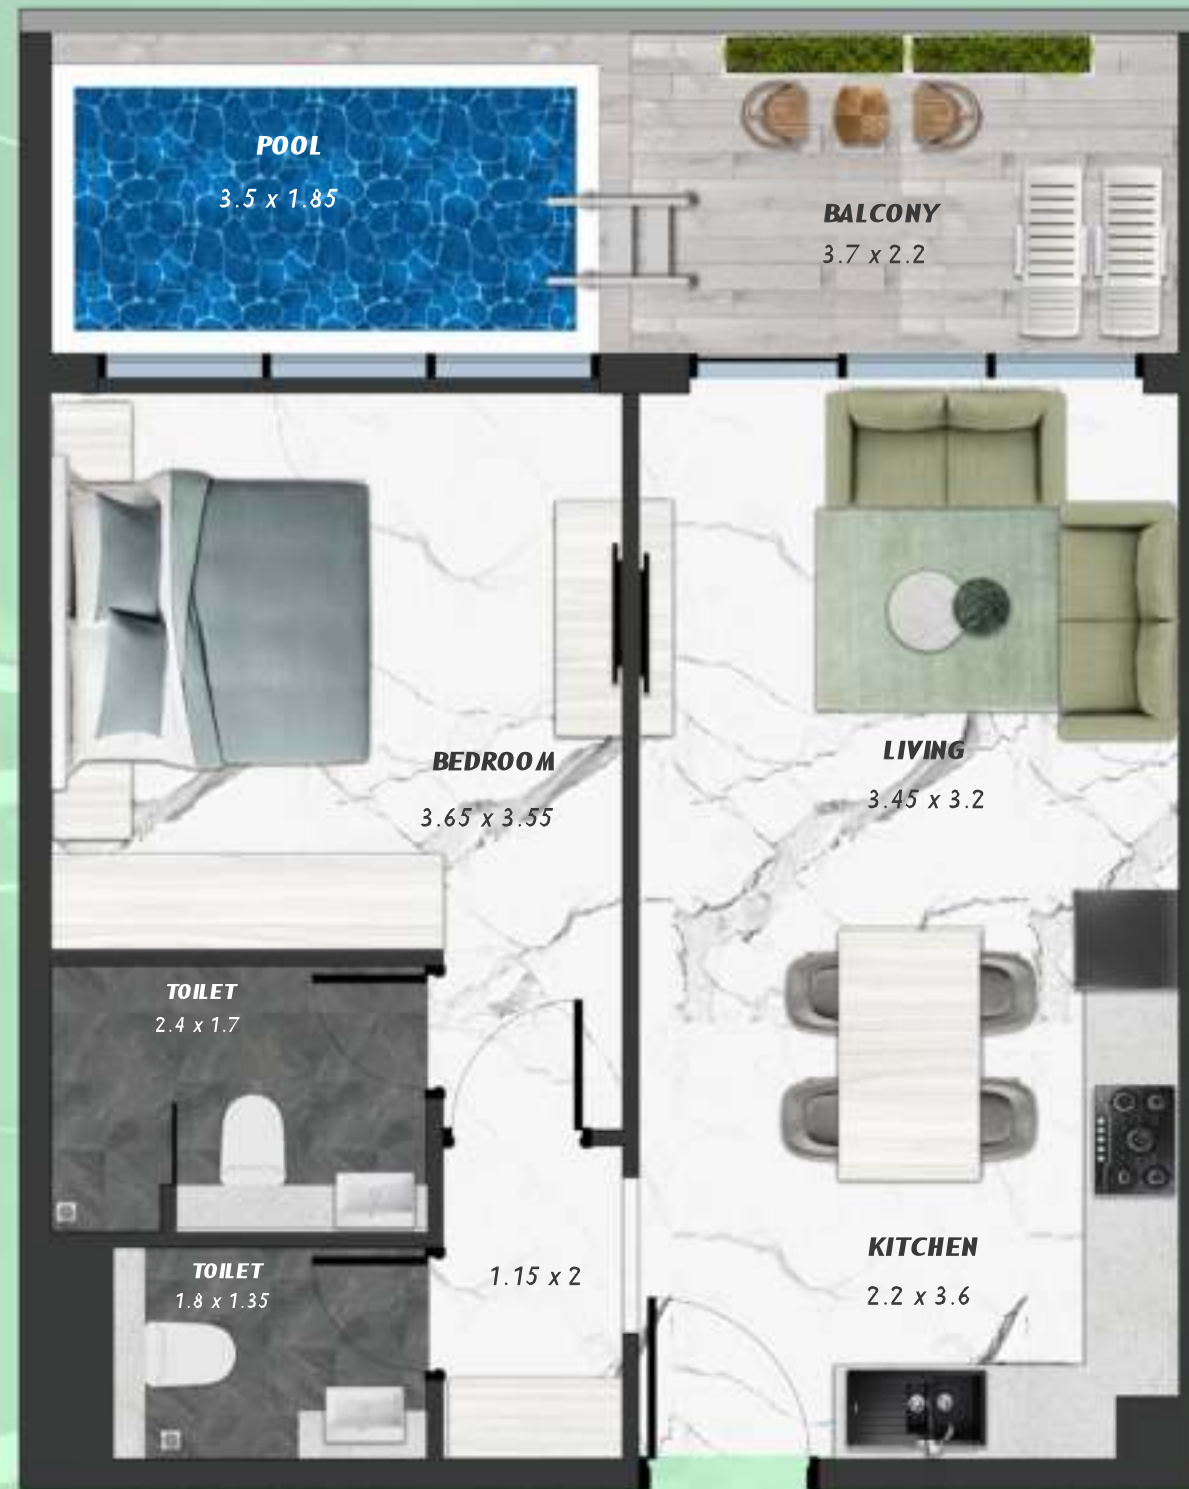

NET AREA
731.84 Sqf

SAMANA
Ivy Gardens

KEYPLAN 12TH FLOOR

1 BEDROOM WITH POOL
1209

NET AREA
731.84 Sqf

SAMANA
Ivy Gardens

KEYPLAN 12TH FLOOR

1 BEDROOM WITH POOL
1210