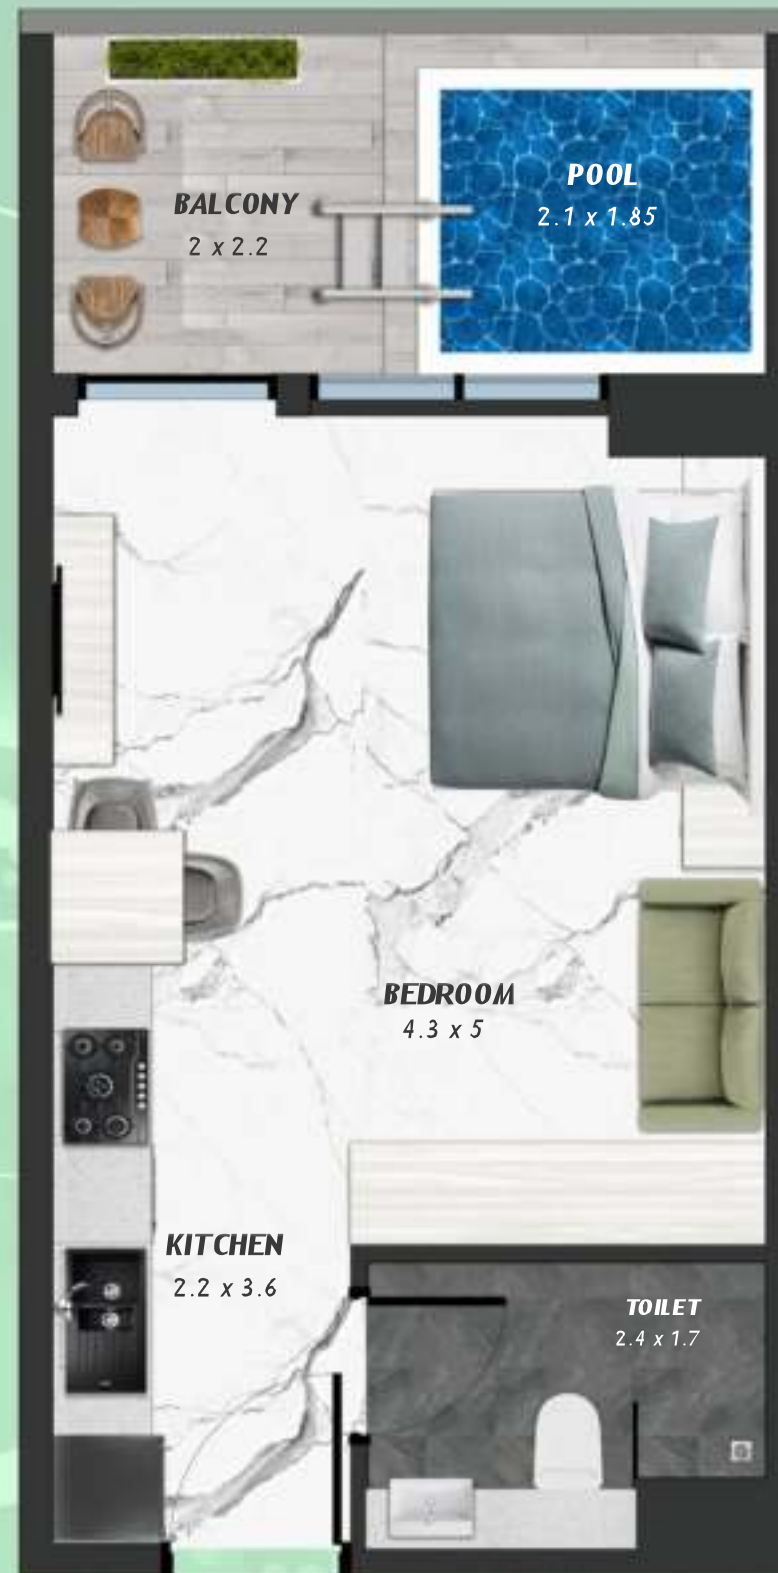

SAMANA
Ivy Gardens

KEYPLAN 5TH FLOOR

STUDIO WITH POOL
507

NET AREA
445.30 Sqf

SAMANA *Ivy Gardens*

KEYPLAN 5TH FLOOR

1 BEDROOM WITH POOL
508

NET AREA
731.84 Sqf