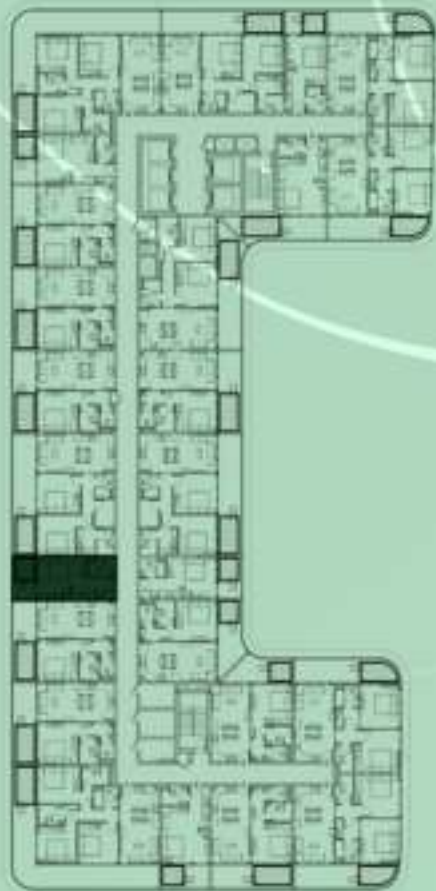

SAMANA
Ivy Gardens

KEYPLAN 4TH FLOOR

STUDIO WITH POOL
412

NET AREA
376.20 Sqf