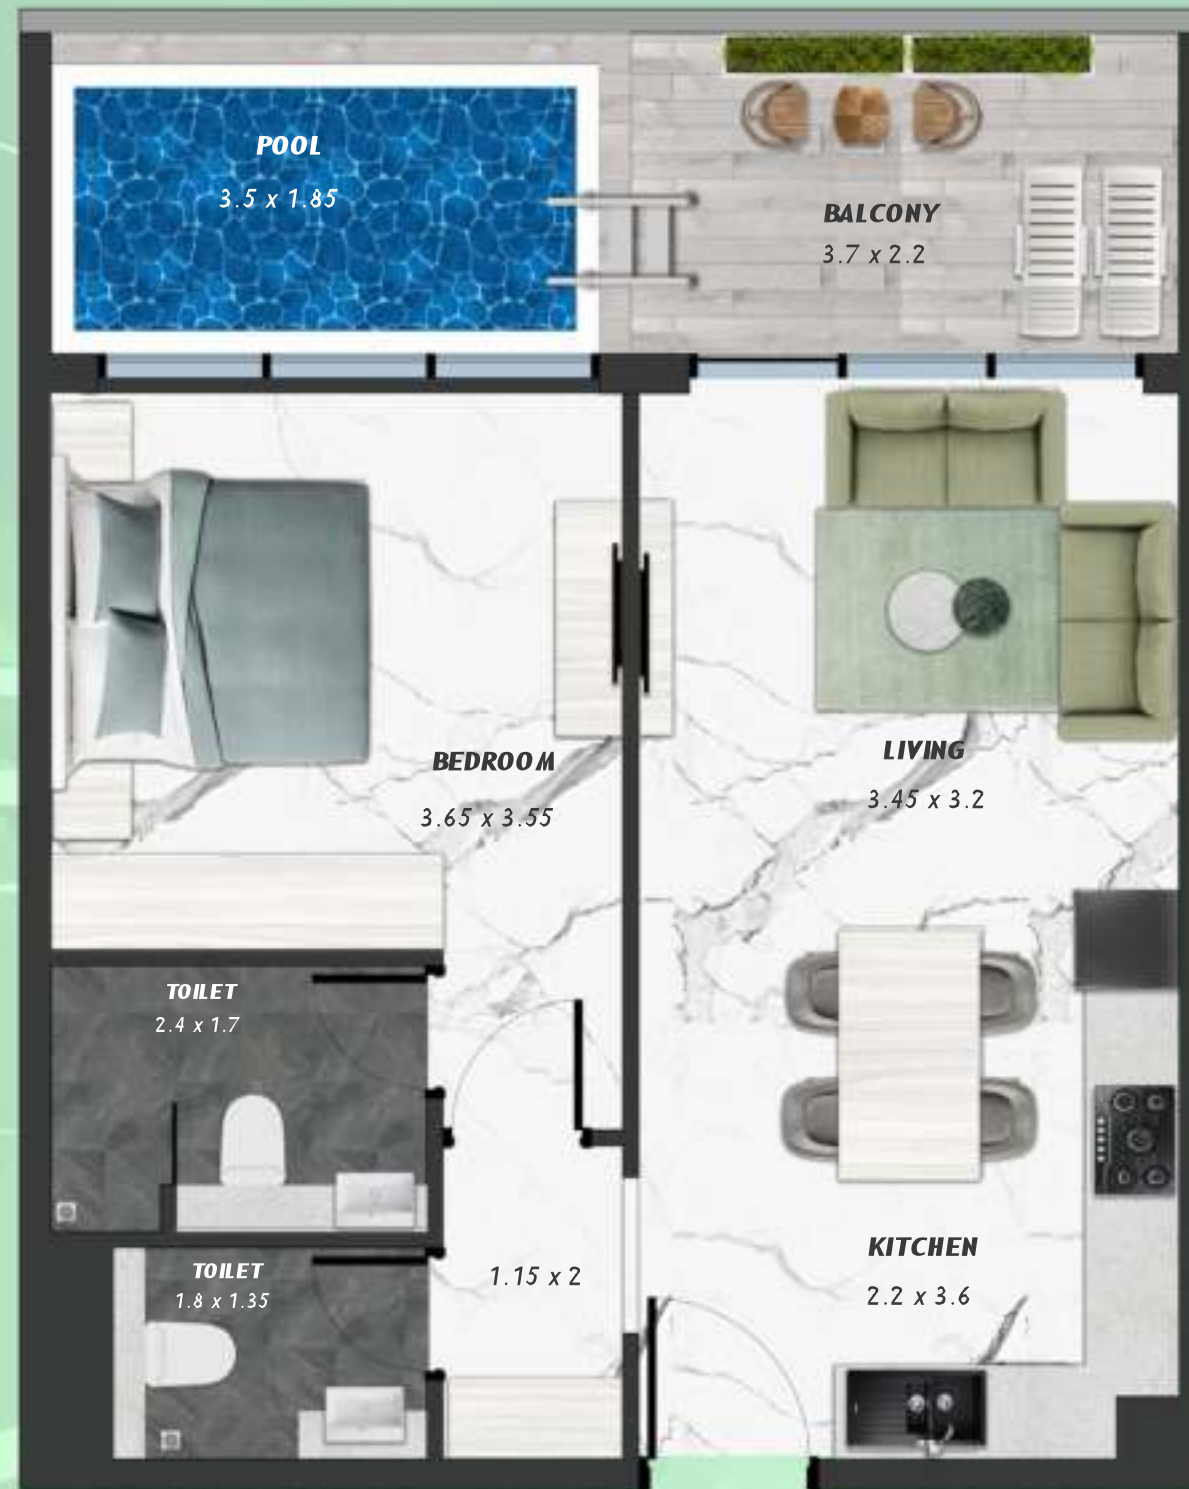

NET AREA
729.58 Sqf

SAMANA *Ivy Gardens*

KEYPLAN 14TH FLOOR

1 BEDROOM WITH POOL
1414

NET AREA
731.84 Sqf

KEYPLAN 14TH FLOOR

3 BERDOOM WITH POOL
1415

NET AREA
1475.95 Sqf