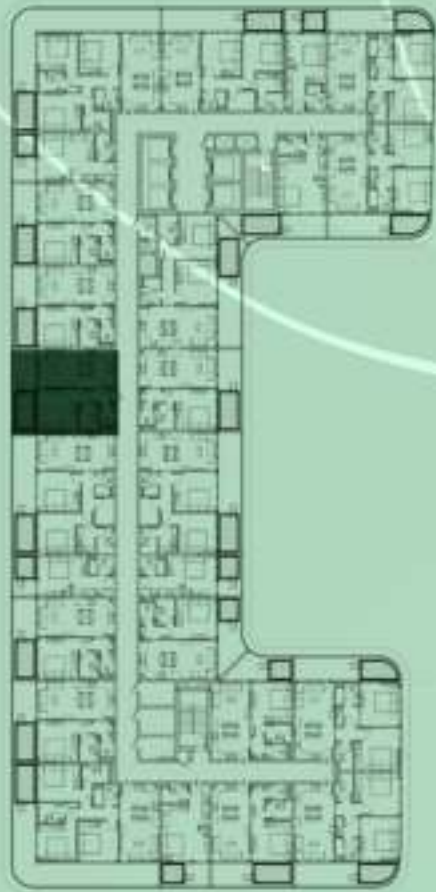

KEYPLAN 3RD FLOOR

1 BEDROOM WITH POOL
309

NET AREA
731.84 Sqf

SAMANA *Ivy Gardens*

KEYPLAN 3ND FLOOR

1 BERDOOM WITH POOL
310

NET AREA
725.06 Sqf

KEYPLAN 3RD FLOOR