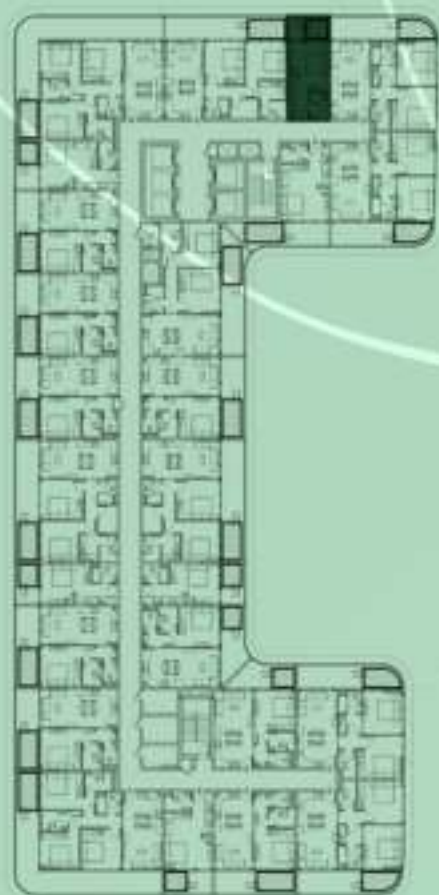

SAMANA
Ivy Gardens

KEYPLAN 8TH FLOOR

STUDIO WITH POOL
804

NET AREA
373.94Sqf