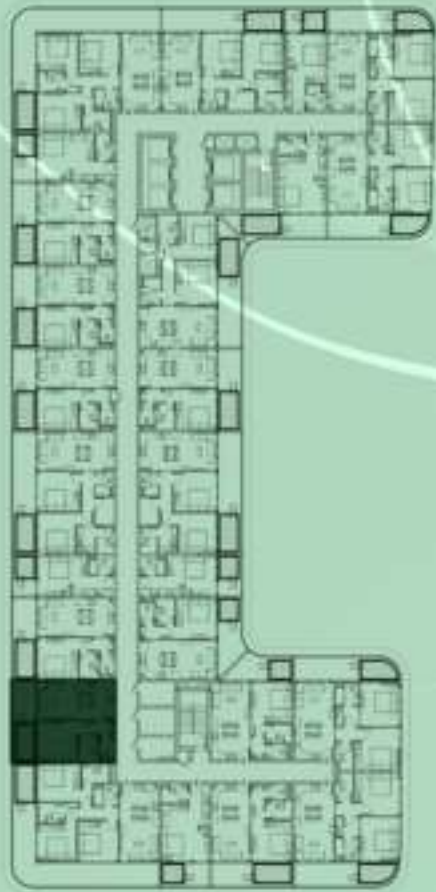

SAMANA *Ivy Gardens*

KEYPLAN 14TH FLOOR

1 BEDROOM WITH POOL
1414

NET AREA
731.84 Sqf