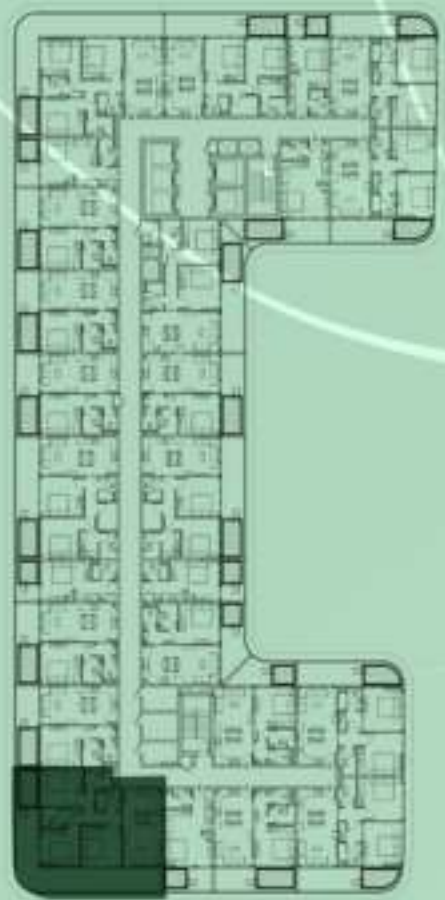

SAMANA *Ivy Gardens*

KEYPLAN 6TH FLOOR

1 BEDROOM WITH POOL
614

NET AREA
731.84 Sqf

SAMANA Ivy Gardens

KEYPLAN 6TH FLOOR

3 BERDOOM WITH POOL
615

NET AREA
1475.95 Sqf