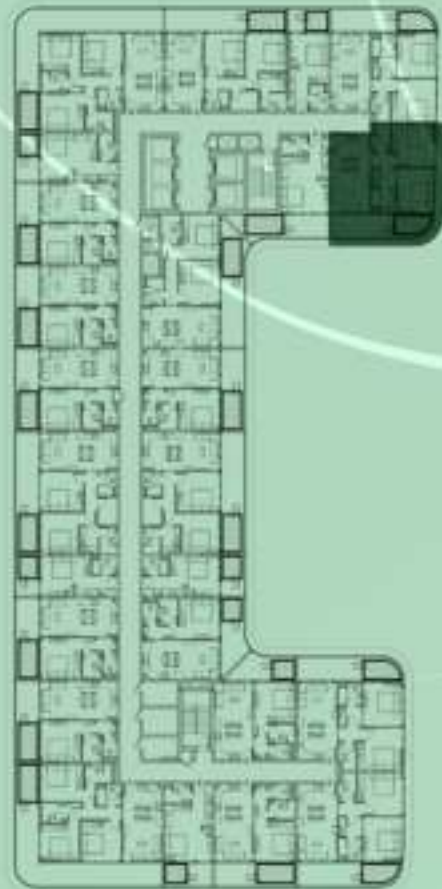

KEYPLAN 6TH FLOOR

STUDIO WITH POOL
601

NET AREA
559.40 Sqf

SAMANA
Ivy Gardens

KEYPLAN 6TH FLOOR

2 BERDOOM WITH POOL
602

NET AREA
977.58 Sqf

KEYPLAN 6TH FLOOR