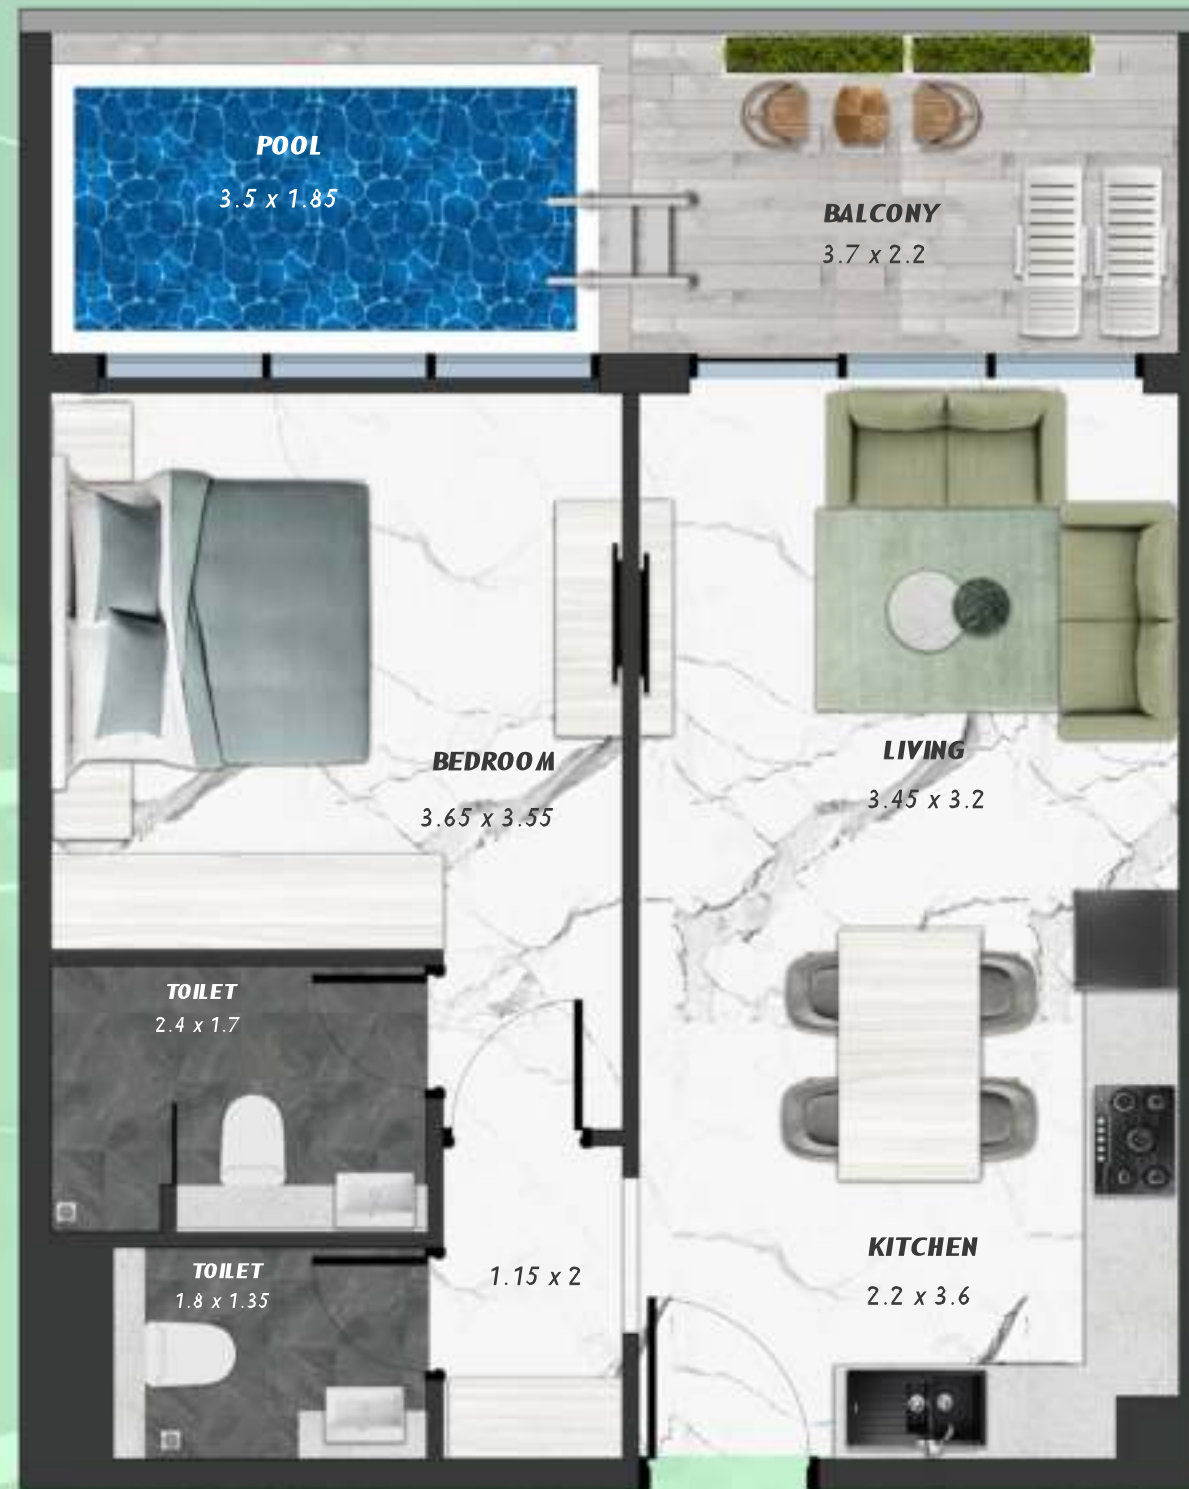

NET AREA
731.84 Sqf

SAMANA *Ivy Gardens*

KEYPLAN 7TH FLOOR

1 BEDROOM WITH POOL
710

NET AREA
725.06 Sqf

SAMANA
DEVELOPERS

KEYPLAN 7TH FLOOR

2 BERDOOM WITH POOL
711