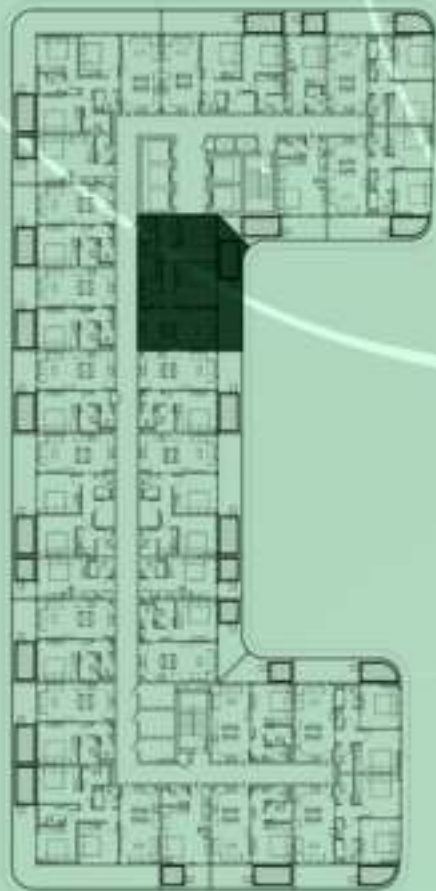

SAMANA
Ivy Gardens

KEYPLAN 13TH FLOOR

1 BEDROOM WITH POOL
1324

NET AREA
728.93 Sqf

SAMANA
Ivy Gardens

KEYPLAN 13TH FLOOR

2 BERDOOM WITH POOL
1325

NET AREA
1068.64 Sqf