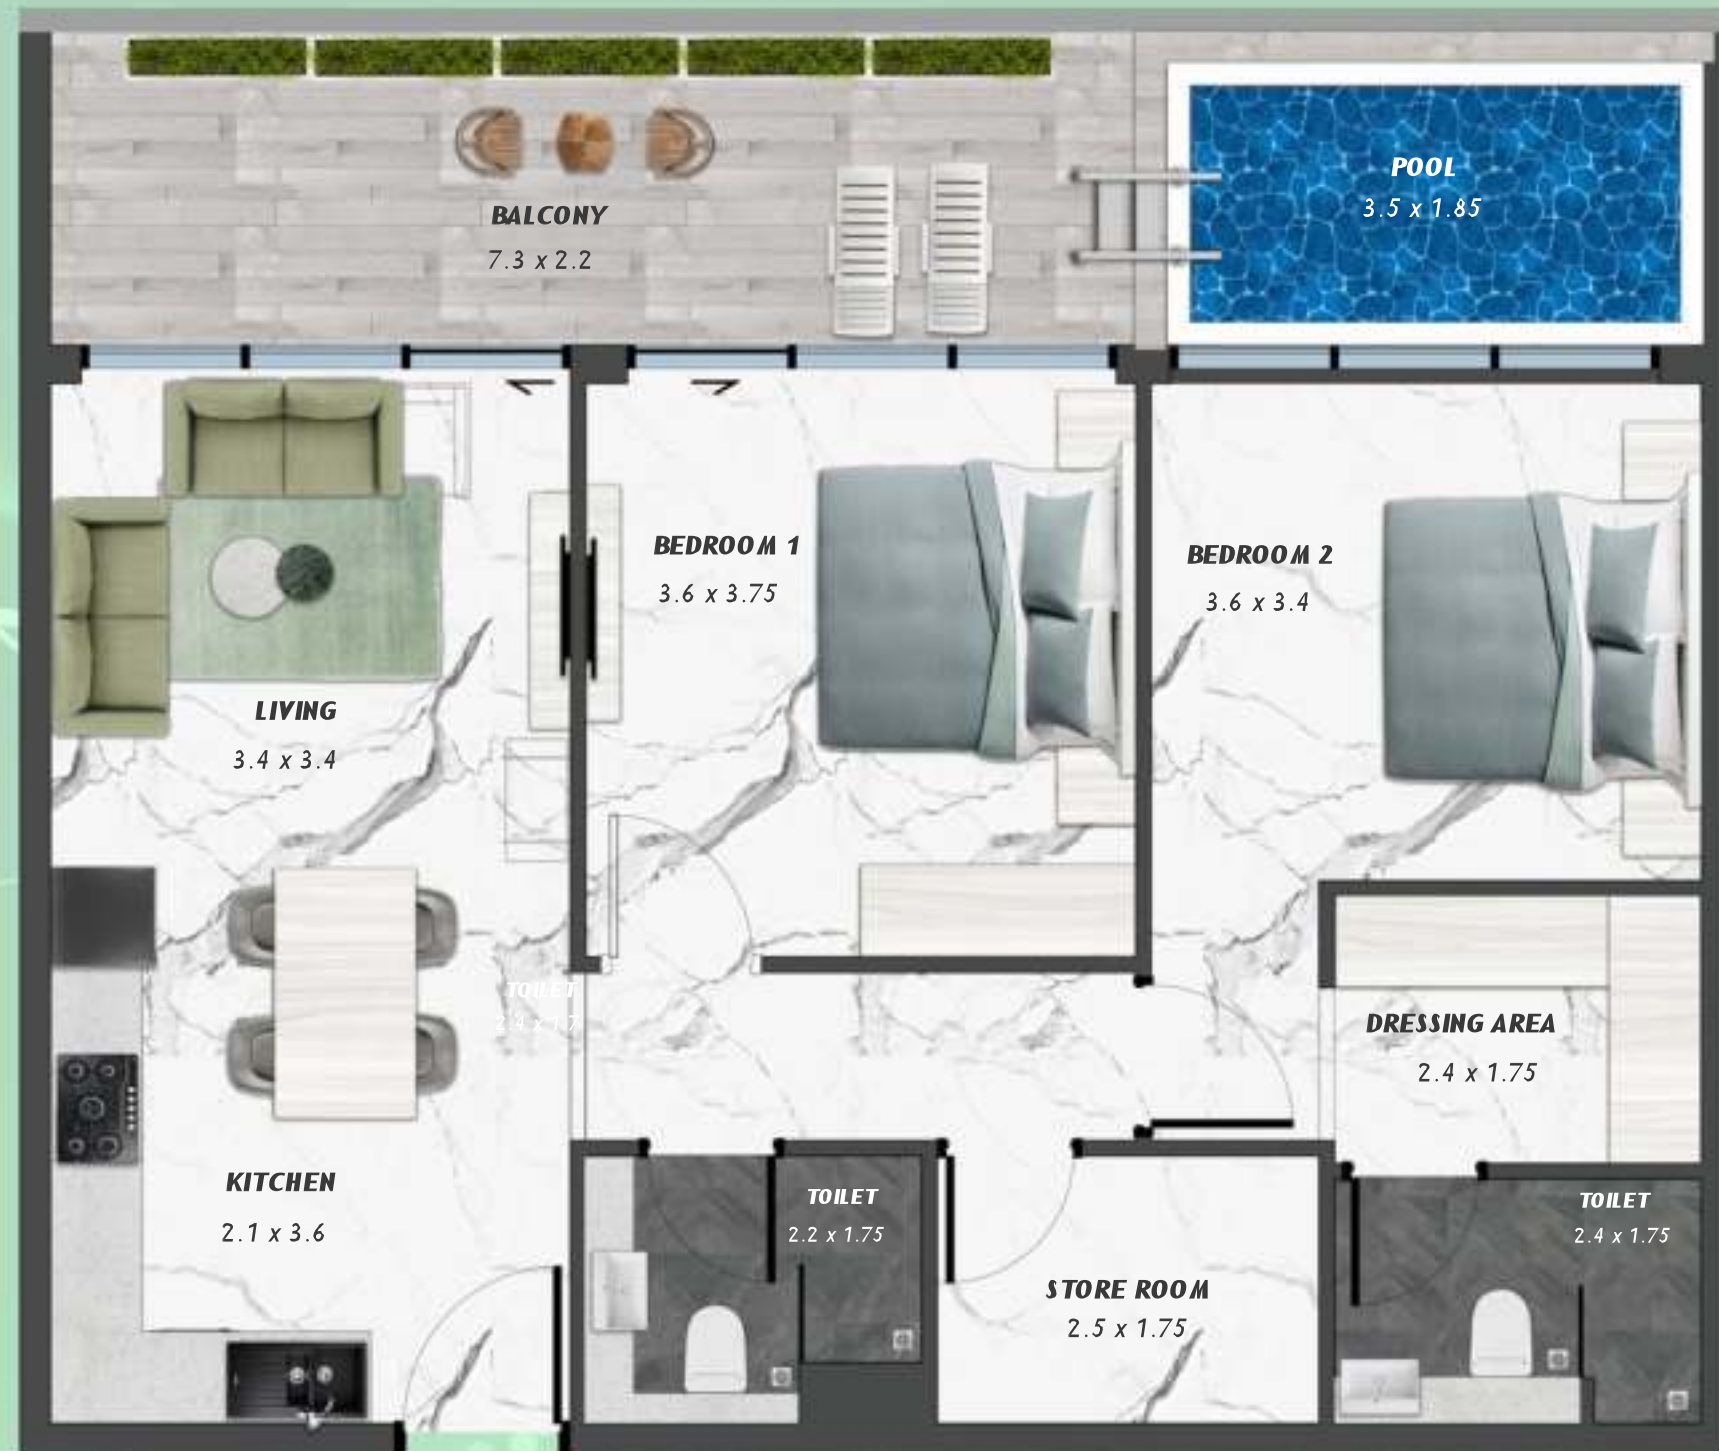

SAMANA *Ivy Gardens*

KEYPLAN 9TH FLOOR

2 BERDOOM WITH POOL
923

NET AREA
1093.83 Sqf