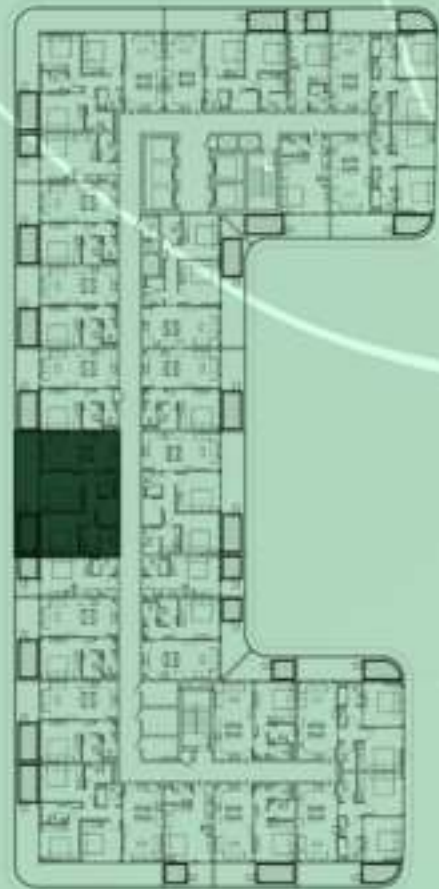

NET AREA
731.84 Sqf

SAMANA *Ivy Gardens*

KEYPLAN 6TH FLOOR

1 BEDROOM WITH POOL
610

NET AREA
725.06 Sqf

KEYPLAN 6TH FLOOR

2 BERDOOM WITH POOL
611

NET AREA
1094.80 Sqf