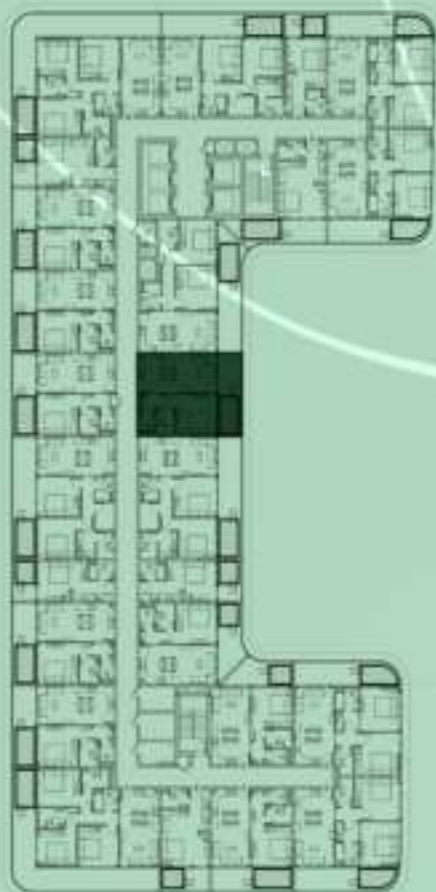

2 BERDOOM WITH POOL
923

NET AREA
1093.83 Sqf

SAMANA *Ivy Gardens*

KEYPLAN 9TH FLOOR

1 BEDROOM WITH POOL
924

NET AREA
728.93 Sqf

SAMANA *Ivy Gardens*

KEYPLAN 9TH FLOOR