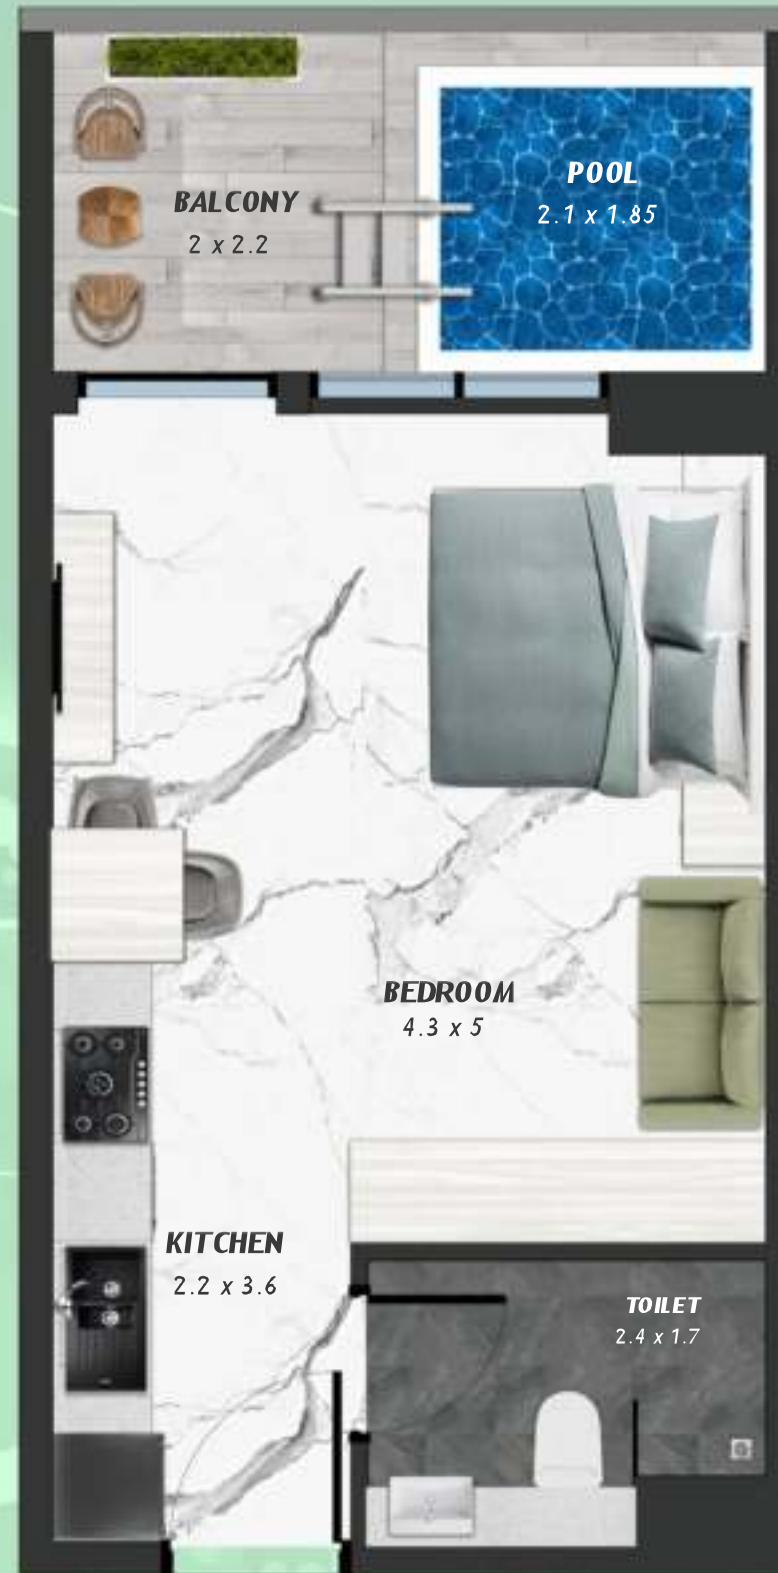

SAMANA
Ivy Gardens

KEYPLAN 6TH FLOOR

STUDIO WITH POOL
607

NET AREA
445.30 Sqf