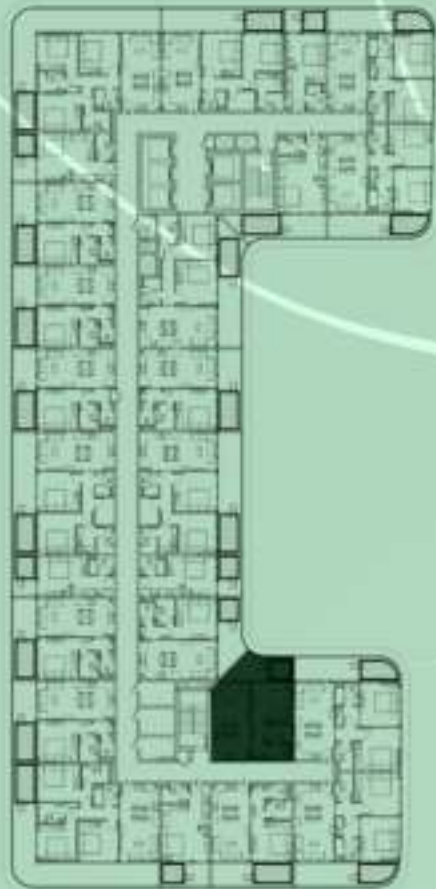

NET AREA
977.58 Sqf

KEYPLAN 4TH FLOOR

2 BERDOOM WITH POOL
419

NET AREA
1000.18 Sqf

SAMANA *Ivy Gardens*

KEYPLAN 4TH FLOOR

1 BEDROOM WITH POOL
420

NET AREA
702.02 Sqf