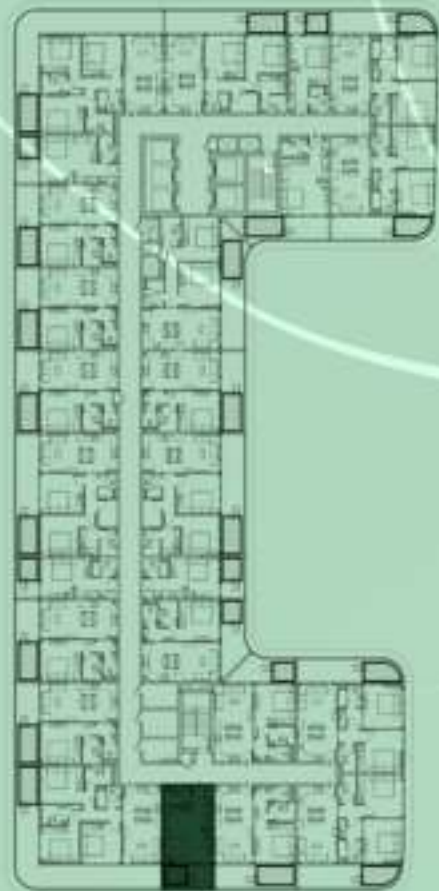

NET AREA
731.84 Sqf

KEYPLAN 9TH FLOOR

3 BERDOOM WITH POOL
915

NET AREA
1475.95 Sqf

SAMANA *Ivy Gardens*

KEYPLAN 9TH FLOOR

STUDIO WITH POOL
916

NET AREA
445.30 Sqf