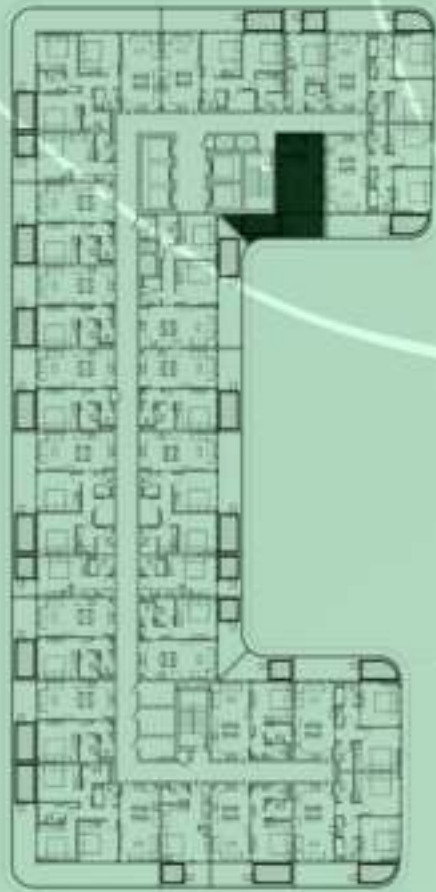

2 BERDOOM WITH POOL
425

NET AREA
1068.64 Sqf

SAMANA
DEVELOPERS

KEYPLAN 5TH FLOOR

STUDIO WITH POOL
501

NET AREA
559.40 Sqf

SAMANA
Ivy Gardens

KEYPLAN 5TH FLOOR