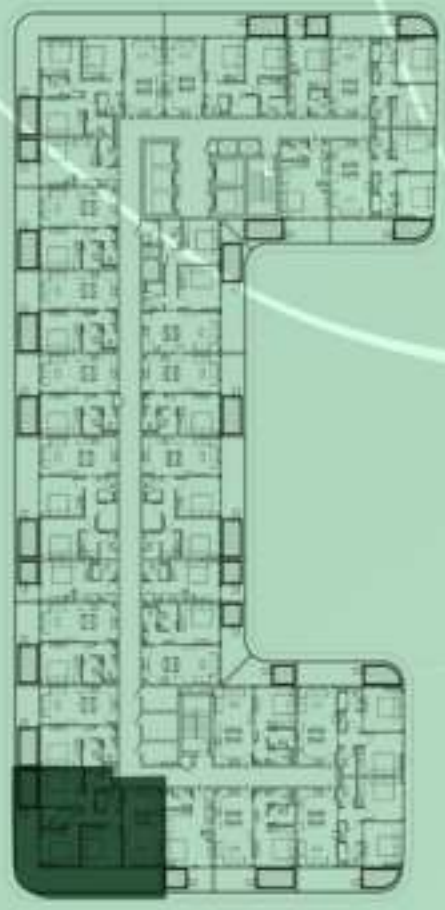

KEYPLAN 10TH FLOOR

3 BERDOOM WITH POOL
1015

NET AREA
1475.95 Sqf