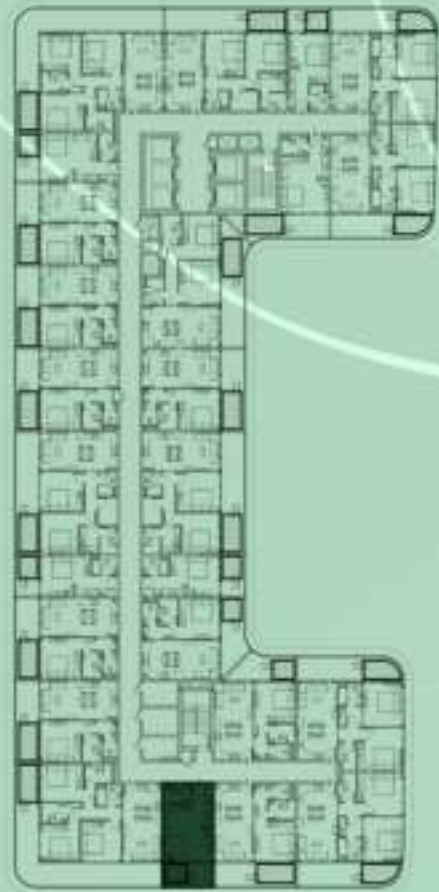

SAMANA *Ivy Gardens*

KEYPLAN 13TH FLOOR

STUDIO WITH POOL
1316

NET AREA
445.30 Sqf