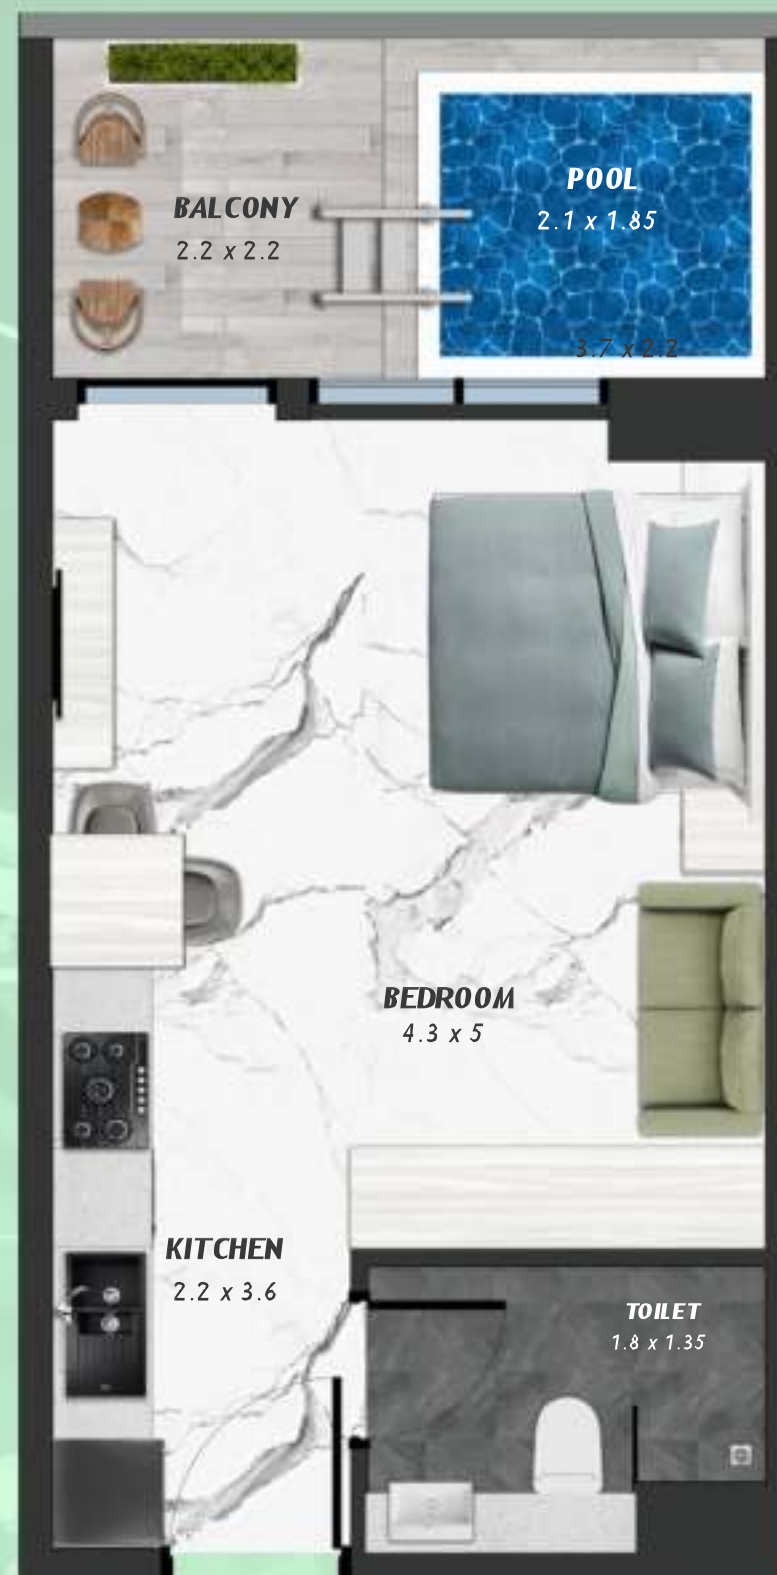

SAMANA *Ivy Gardens*

KEYPLAN 7TH FLOOR

STUDIO WITH POOL
716

NET AREA
445.30 Sqf

SAMANA Ivy Gardens

KEYPLAN 7TH FLOOR

1 BEDROOM WITH POOL
717

NET AREA
1000.94 Sqf