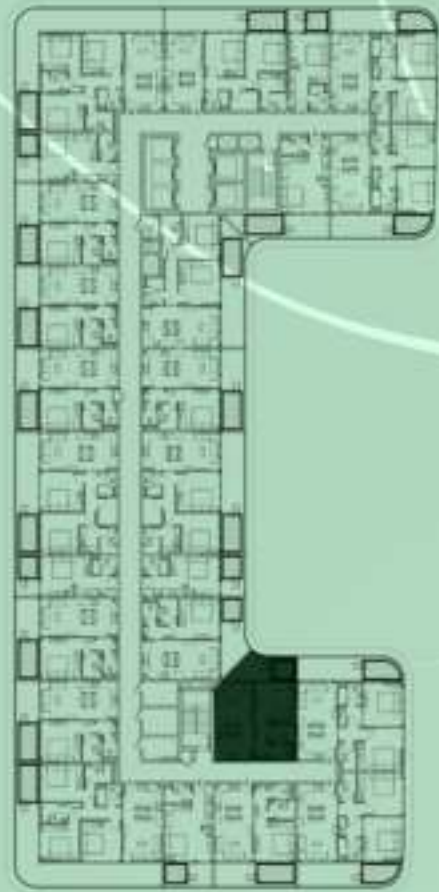

KEYPLAN 11TH FLOOR

2 BERDOOM WITH POOL
1119

NET AREA
1000.18 Sqf

SAMANA *Ivy Gardens*

KEYPLAN 11TH FLOOR

1 BEDROOM WITH POOL
1120

NET AREA
702.02 Sqf

KEYPLAN 11TH FLOOR