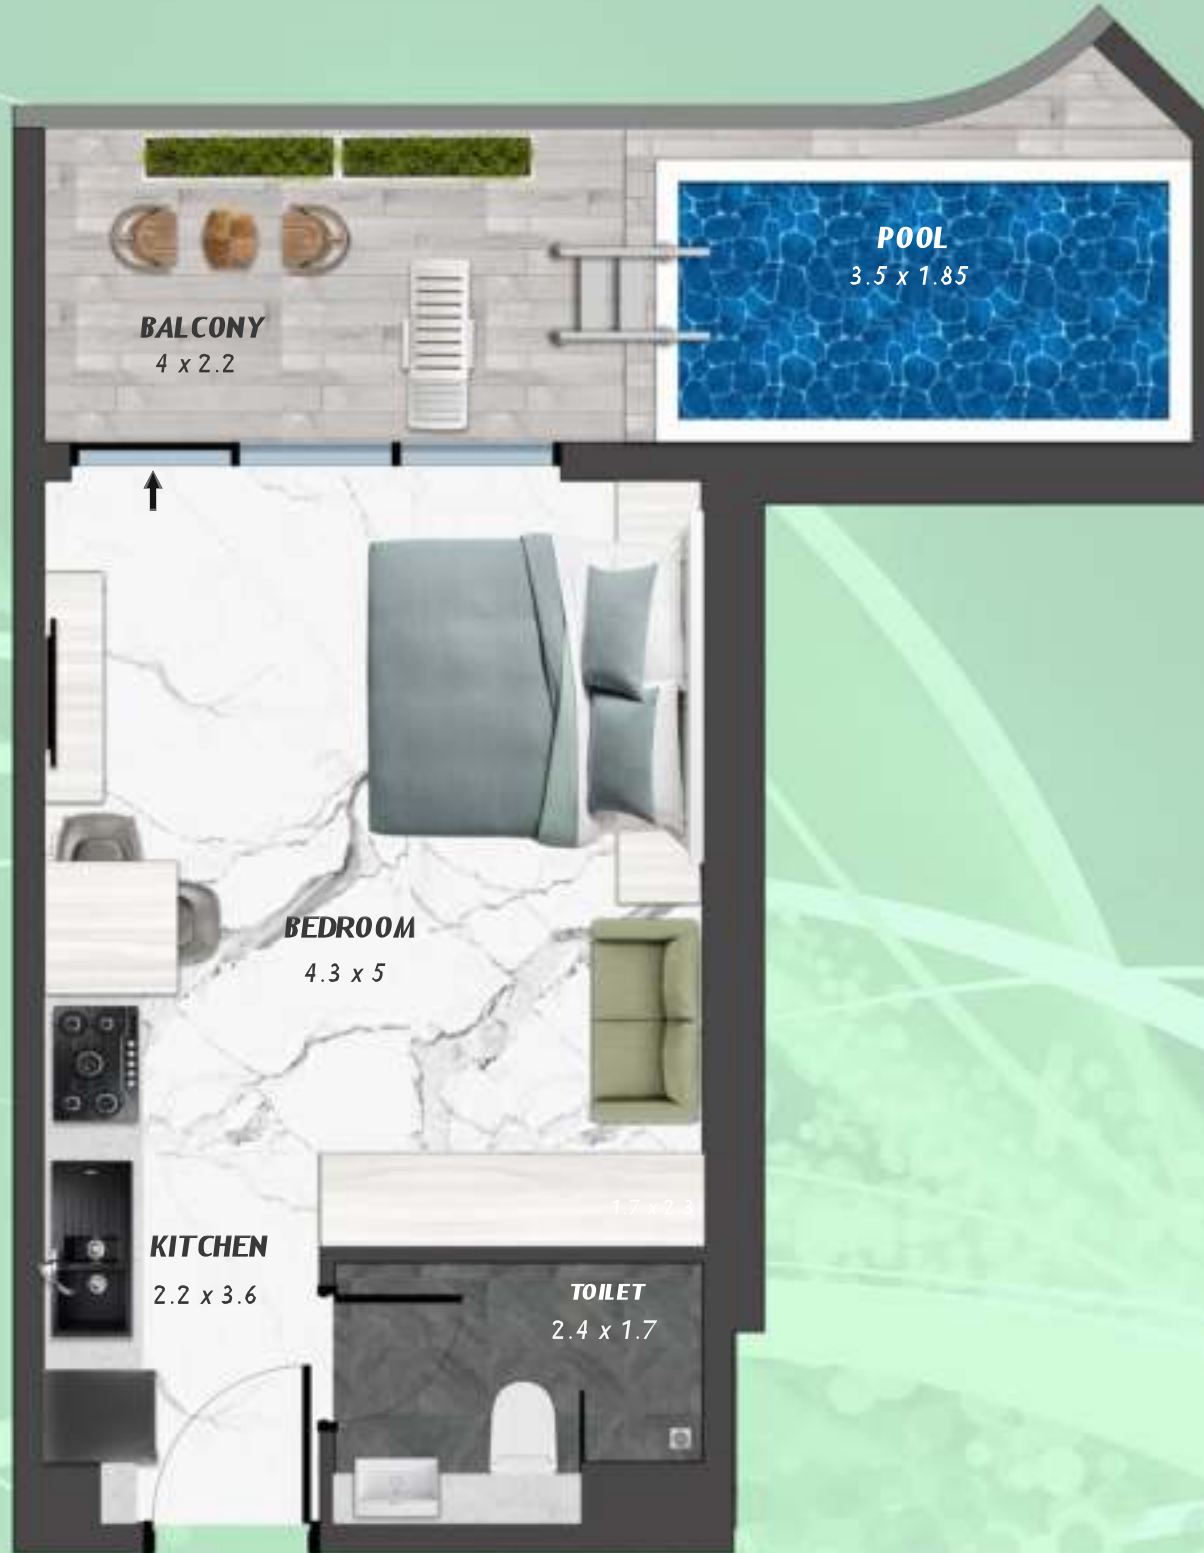

2 BERDOOM WITH POOL
925

NET AREA
1068.64 Sqf

SAMANA
DEVELOPERS

KEYPLAN 10TH FLOOR

STUDIO WITH POOL
1001

NET AREA
559.40 Sqf

SAMANA
Ivy Gardens

KEYPLAN 10TH FLOOR