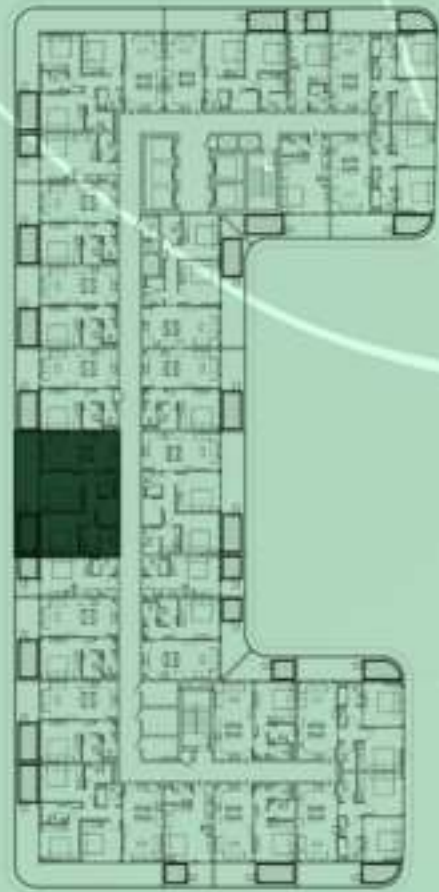

KEYPLAN 13TH FLOOR

1 BEDROOM WITH POOL
1309

NET AREA
731.84 Sqf

SAMANA *Ivy Gardens*

KEYPLAN 13TH FLOOR

1 BEDROOM WITH POOL
1310

NET AREA
725.06 Sqf

KEYPLAN 13TH FLOOR