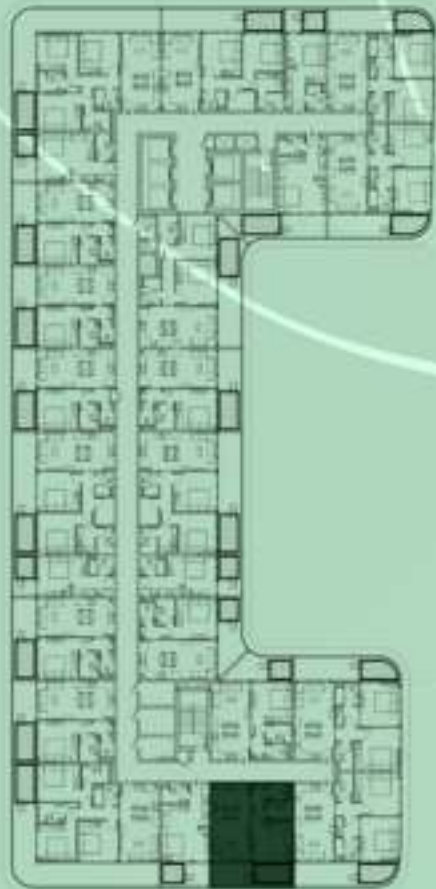

3 BERDOOM WITH POOL
815

NET AREA
1475.95 Sqf

SAMANA *Ivy Gardens*

KEYPLAN 8TH FLOOR

STUDIO WITH POOL
816

NET AREA
445.30 Sqf

SAMANA
DEVELOPERS

KEYPLAN 8TH FLOOR