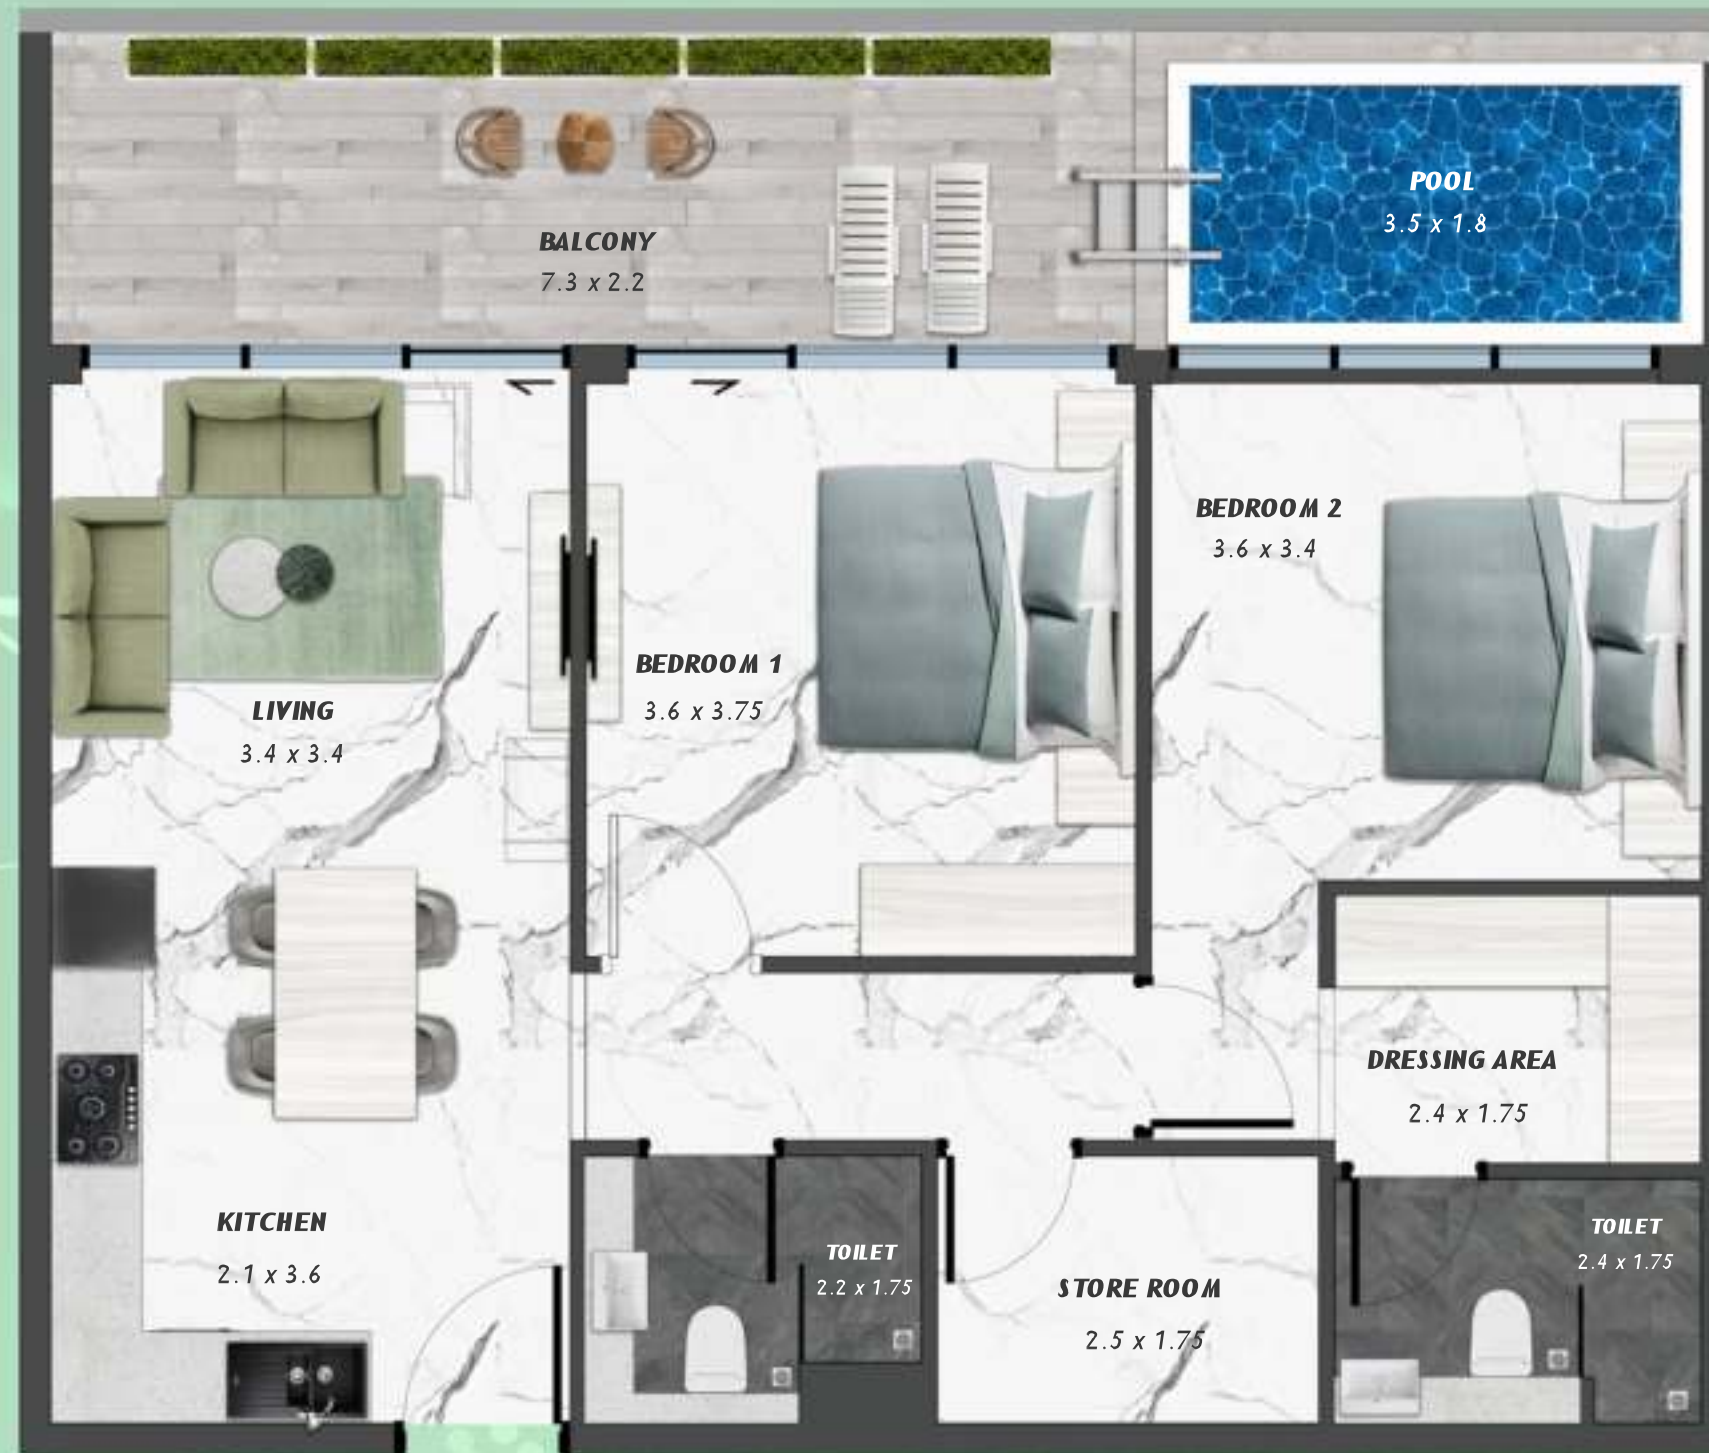

SAMANA *Ivy Gardens*

KEYPLAN 1ST FLOOR

STUDIO WITH POOL
103

NET AREA
373.94Sqf

KEYPLAN 1ST FLOOR

2 BERDOOM WITH POOL
104

NET AREA
1093.83 Sqf

KEYPLAN 1ST FLOOR