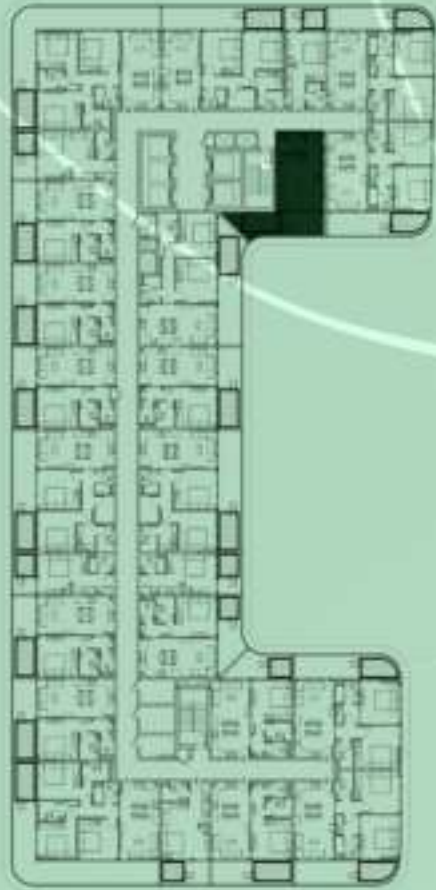

1 BEDROOM WITH POOL
624

NET AREA
728.93 Sqf

SAMANA
Ivy Gardens

KEYPLAN 6TH FLOOR

2 BERDOOM WITH POOL
625

NET AREA
1068.64 Sqf

SAMANA
DEVELOPERS

KEYPLAN 7TH FLOOR