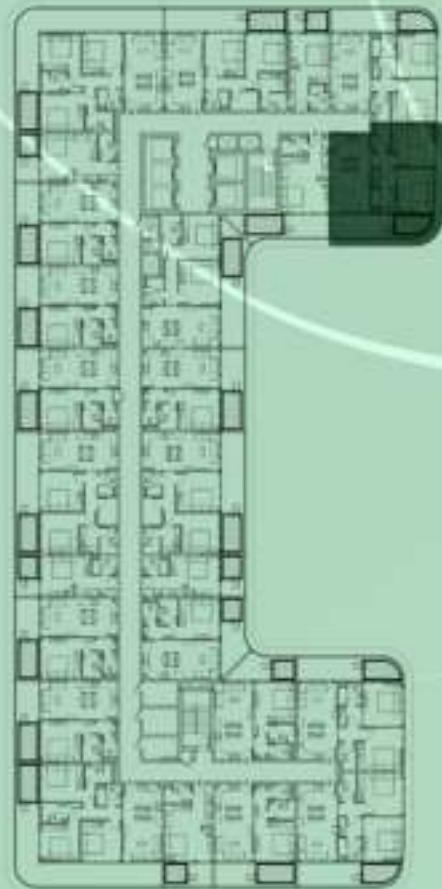

KEYPLAN 1ST FLOOR

1 BEDROOM WITH POOL
123

NET AREA
695.35 Sqf

KEYPLAN 2ND FLOOR

STUDIO WITH POOL
201

NET AREA
559.40 Sqf

SAMANA
Ivy Gardens

KEYPLAN 2ND FLOOR