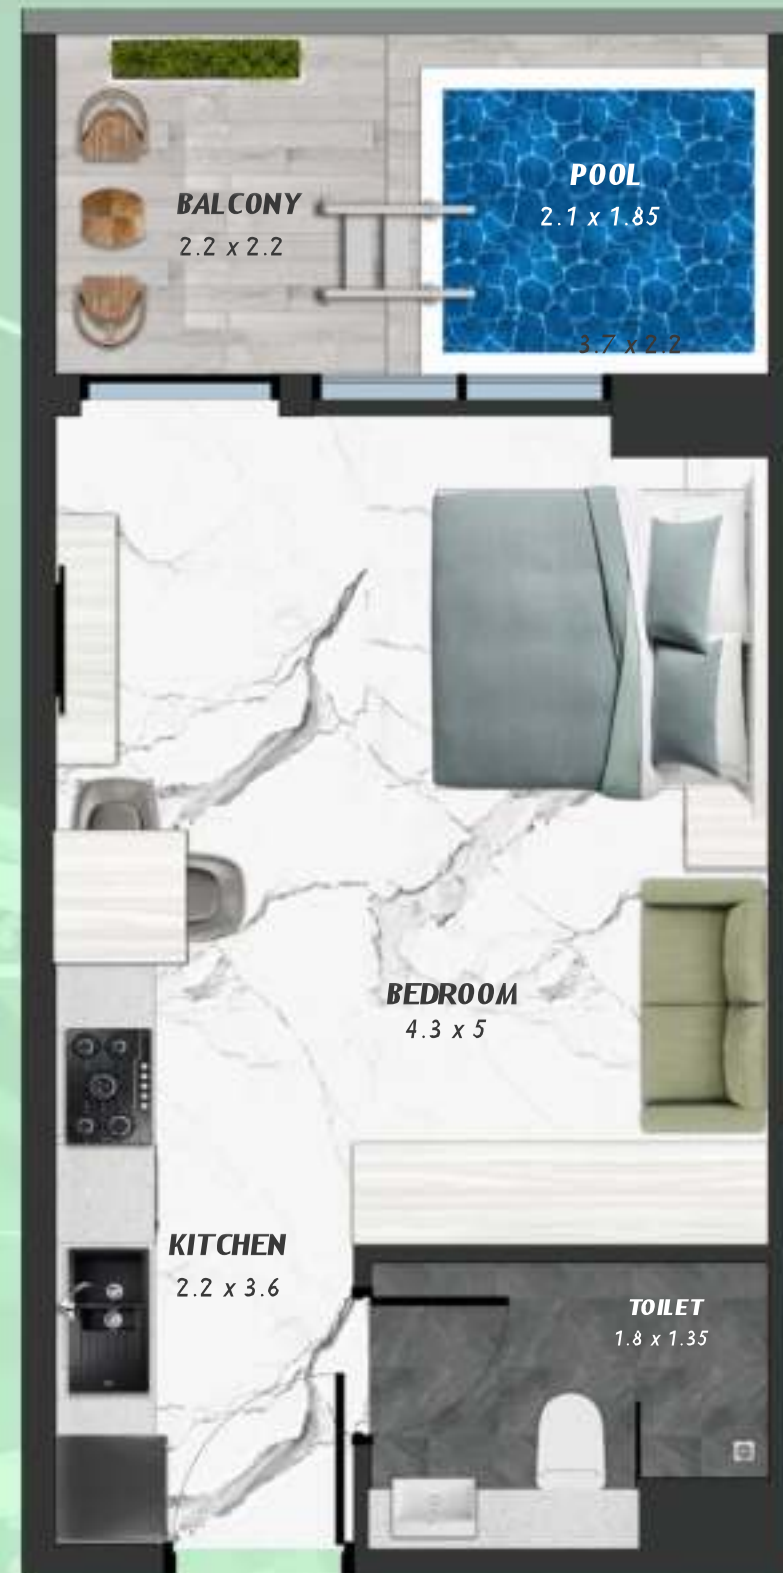

KEYPLAN 12TH FLOOR

3 BERDOOM WITH POOL
1215

NET AREA
1475.95 Sqf

SAMANA *Ivy Gardens*

KEYPLAN 12TH FLOOR

STUDIO WITH POOL
1216

NET AREA
445.30 Sqf

KEYPLAN 12TH FLOOR