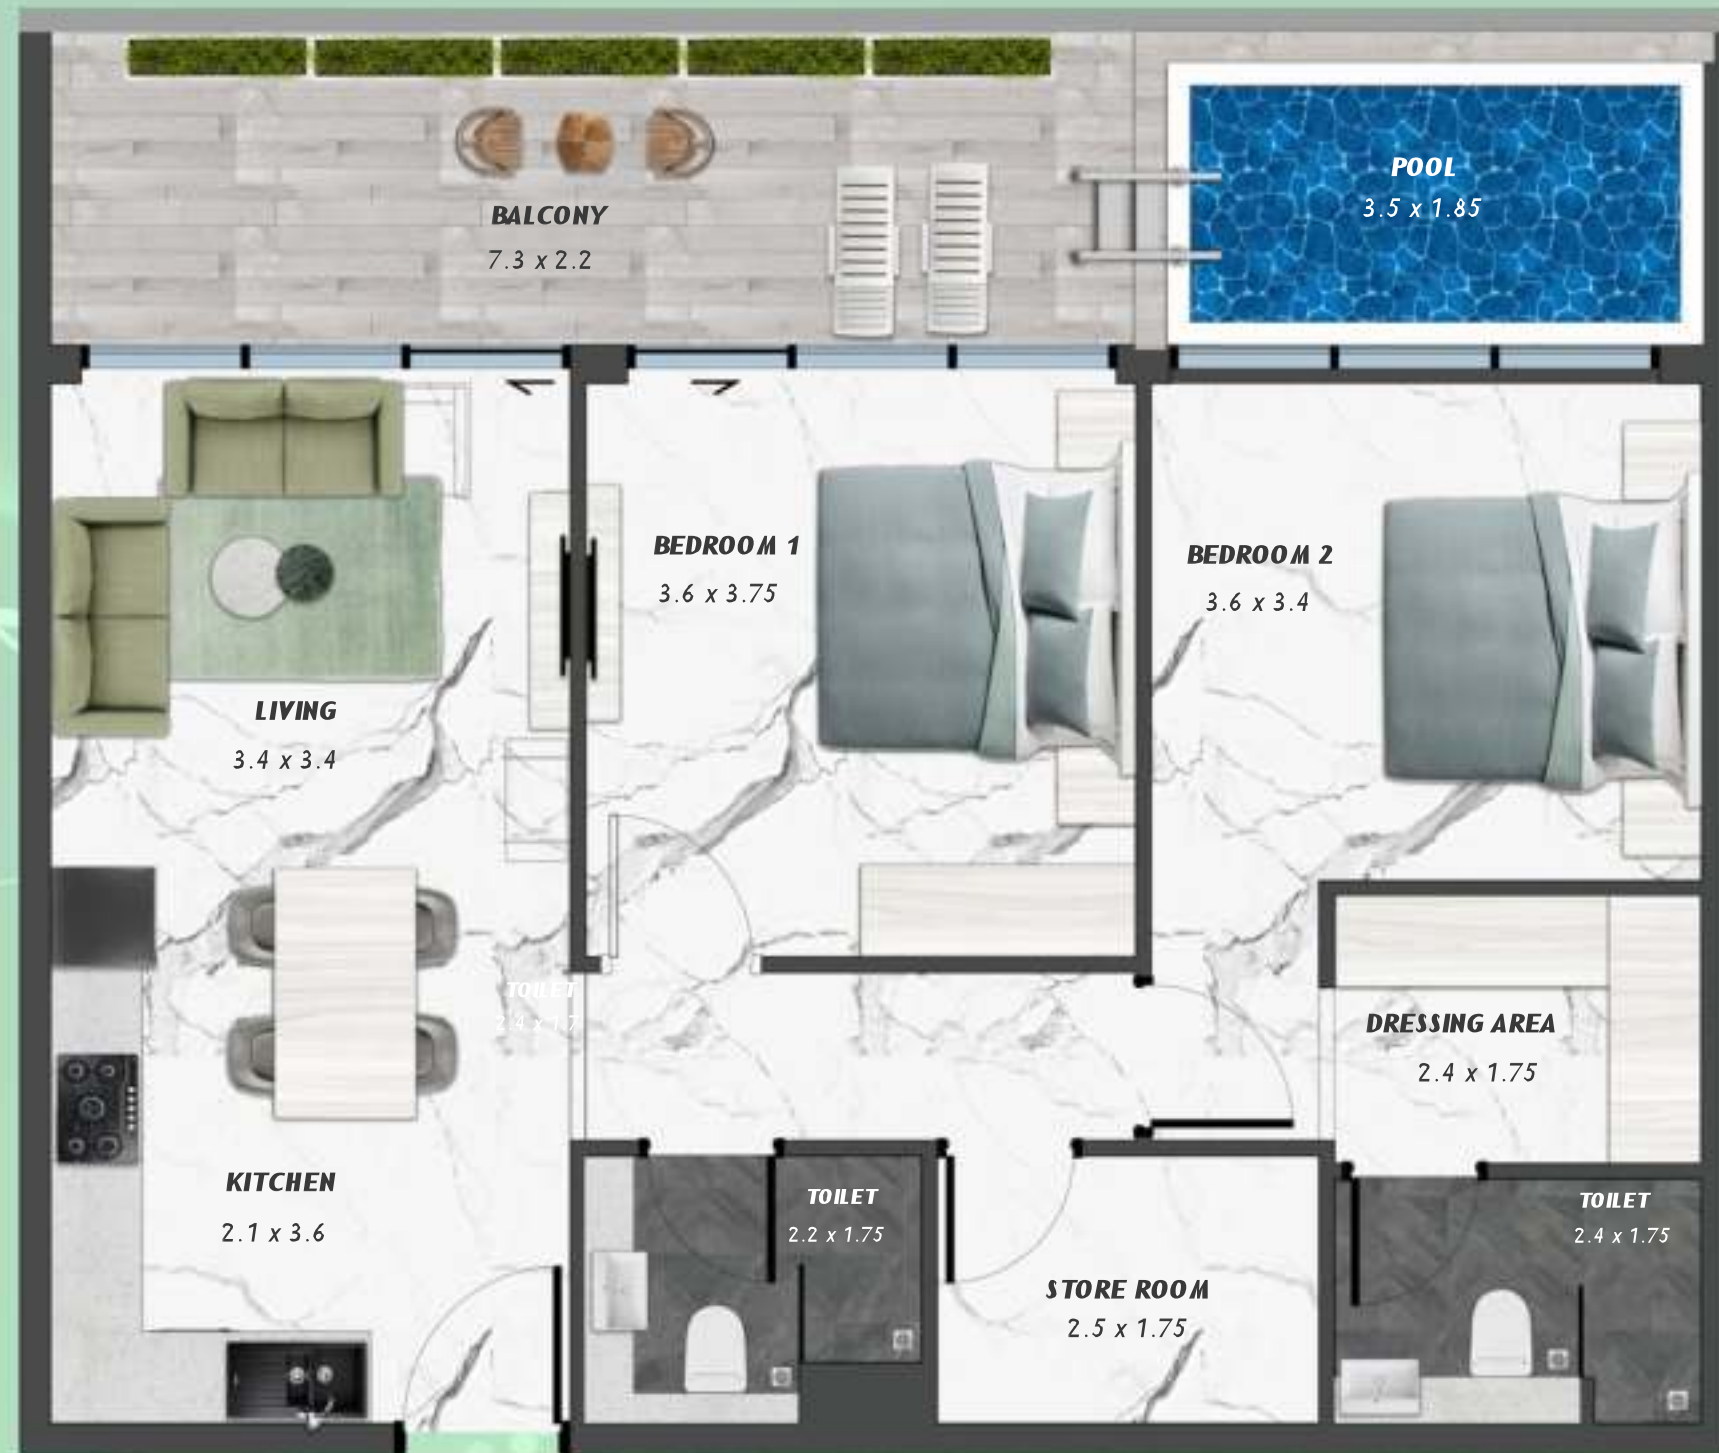

KEYPLAN 3RD FLOOR

STUDIO WITH POOL
322

NET AREA
376.20 Sqf

KEYPLAN 3RD FLOOR

2 BERDOOM WITH POOL
323

NET AREA
1093.83 Sqf

SAMANA *Ivy Gardens*

KEYPLAN 3RD FLOOR