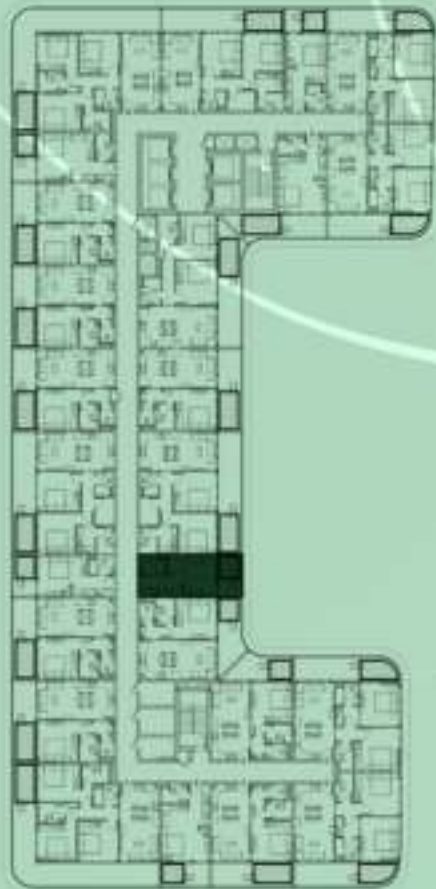

1 BEDROOM WITH POOL
620

NET AREA
702.02 Sqf

KEYPLAN 6TH FLOOR

1 BEDROOM WITH POOL
621

NET AREA
711.06 Sqf

SAMANA
Ivy Gardens

KEYPLAN 6TH FLOOR

STUDIO WITH POOL
622