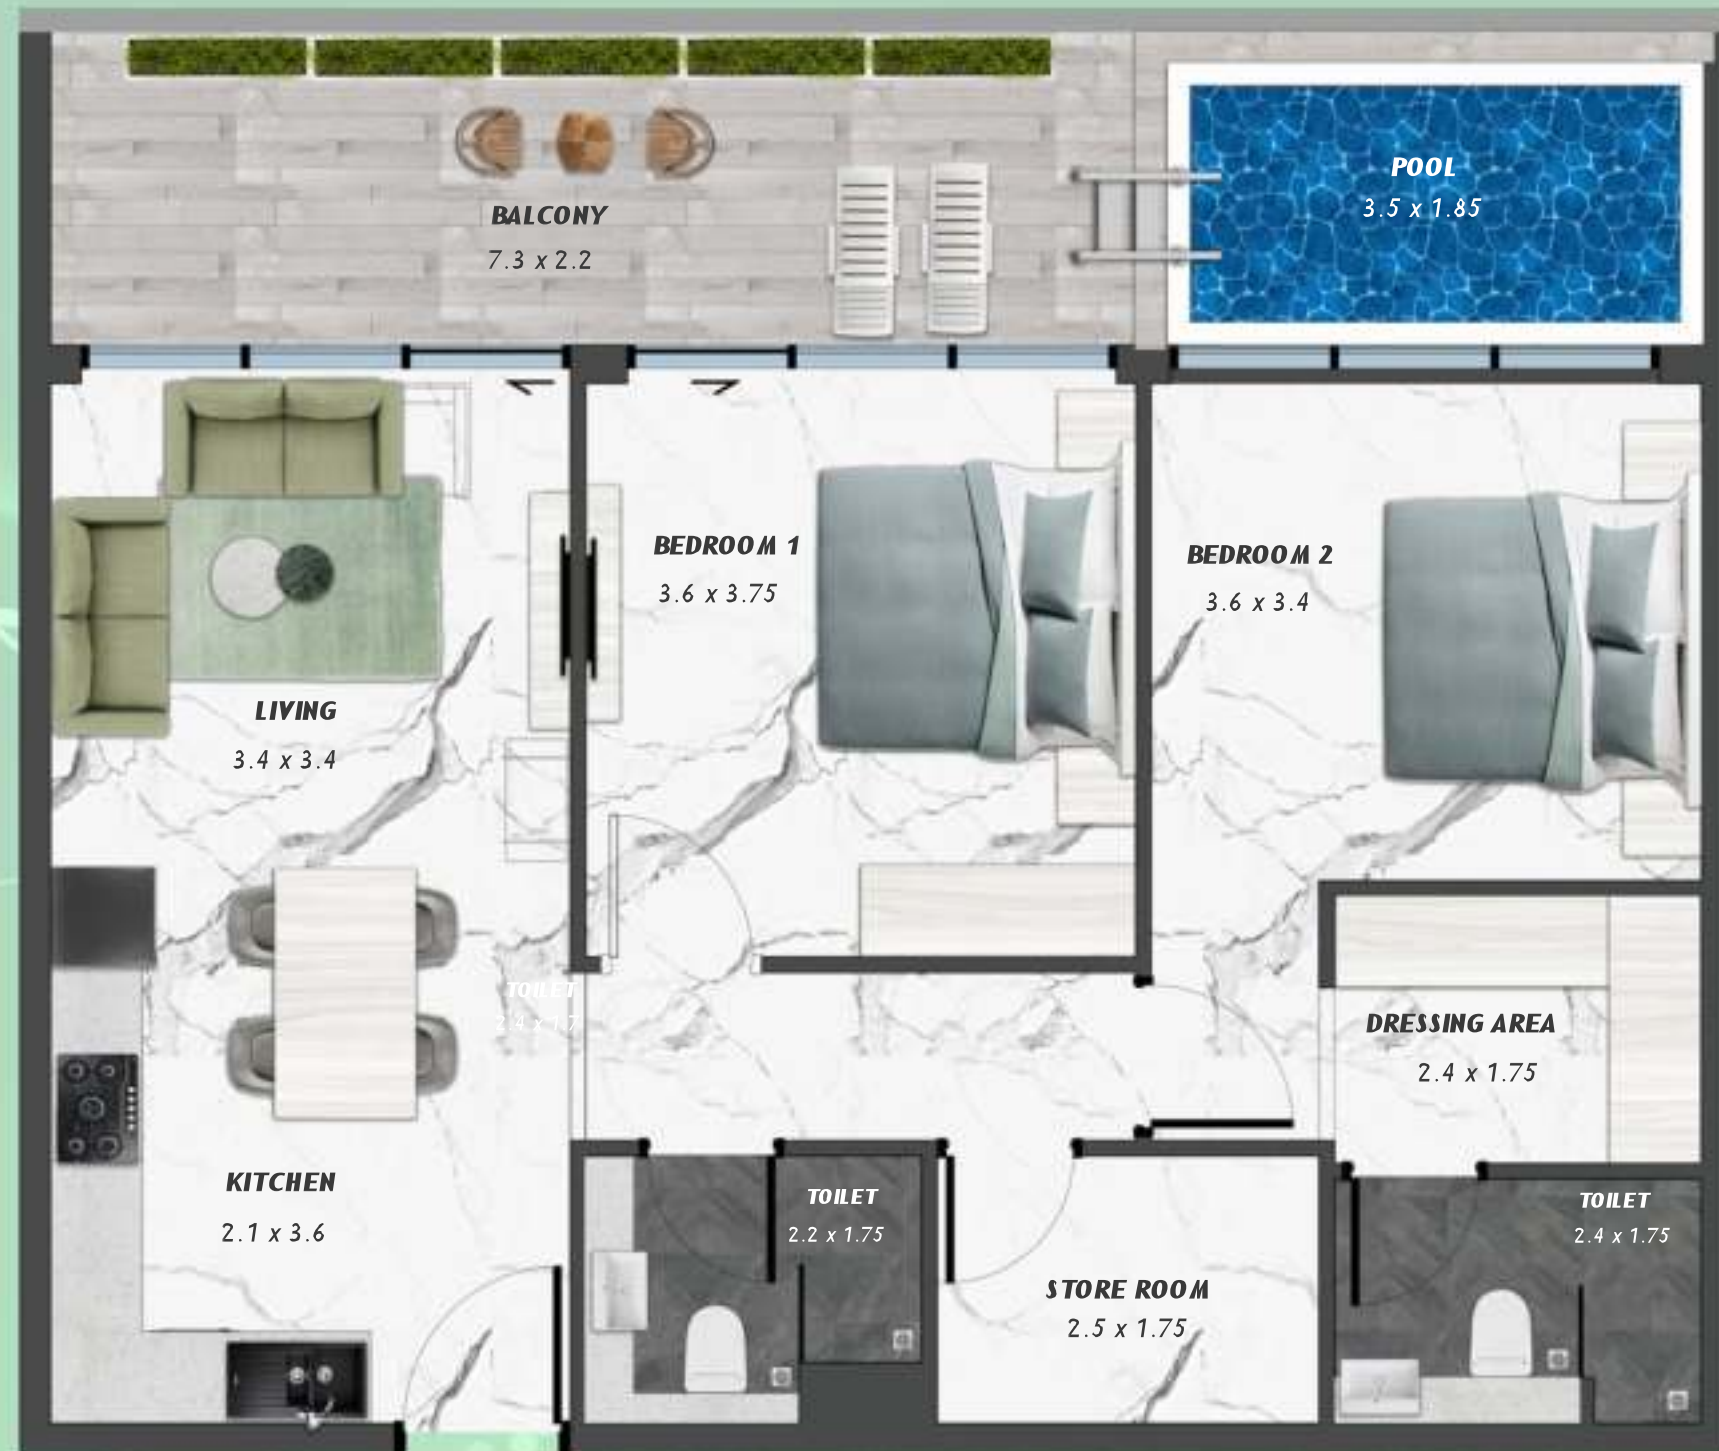

STUDIO WITH POOL
722

NET AREA
376.20 Sqf

SAMANA *Ivy Gardens*

KEYPLAN 7TH FLOOR

2 BERDOOM WITH POOL
723

NET AREA
1093.83 Sqf

SAMANA *Ivy Gardens*

KEYPLAN 7TH FLOOR