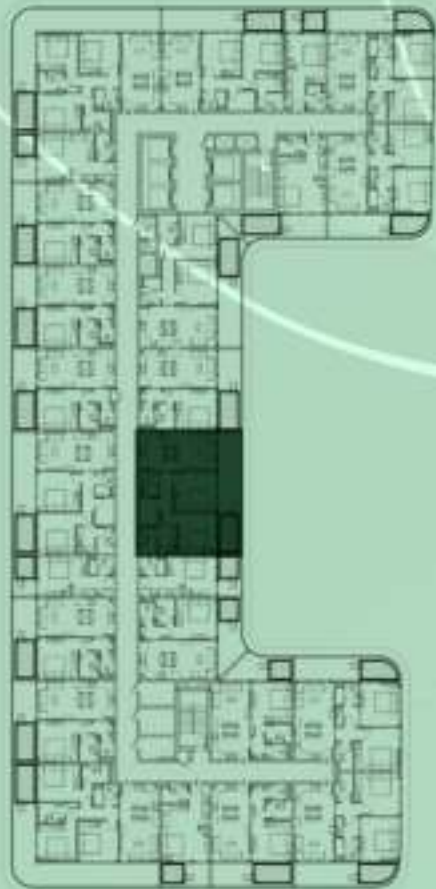

SAMANA
Ivy Gardens

KEYPLAN 6TH FLOOR

2 BERDOOM WITH POOL
623

NET AREA
1093.83 Sqf