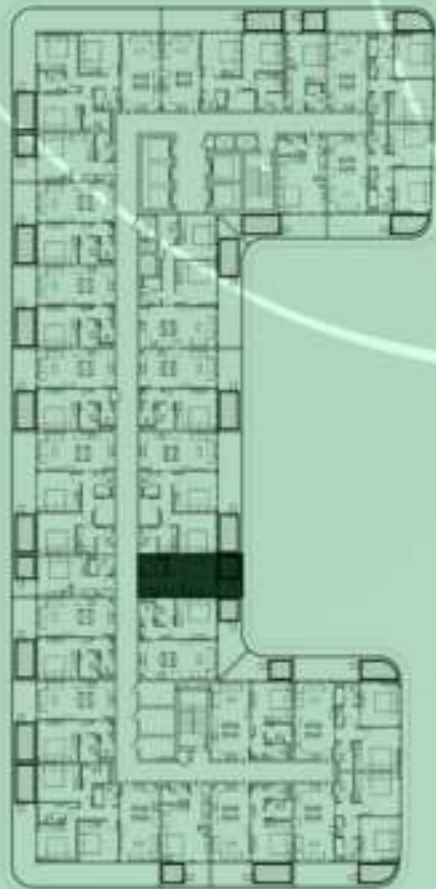

KEYPLAN 3RD FLOOR

STUDIO WITH POOL
322

NET AREA
376.20 Sqf