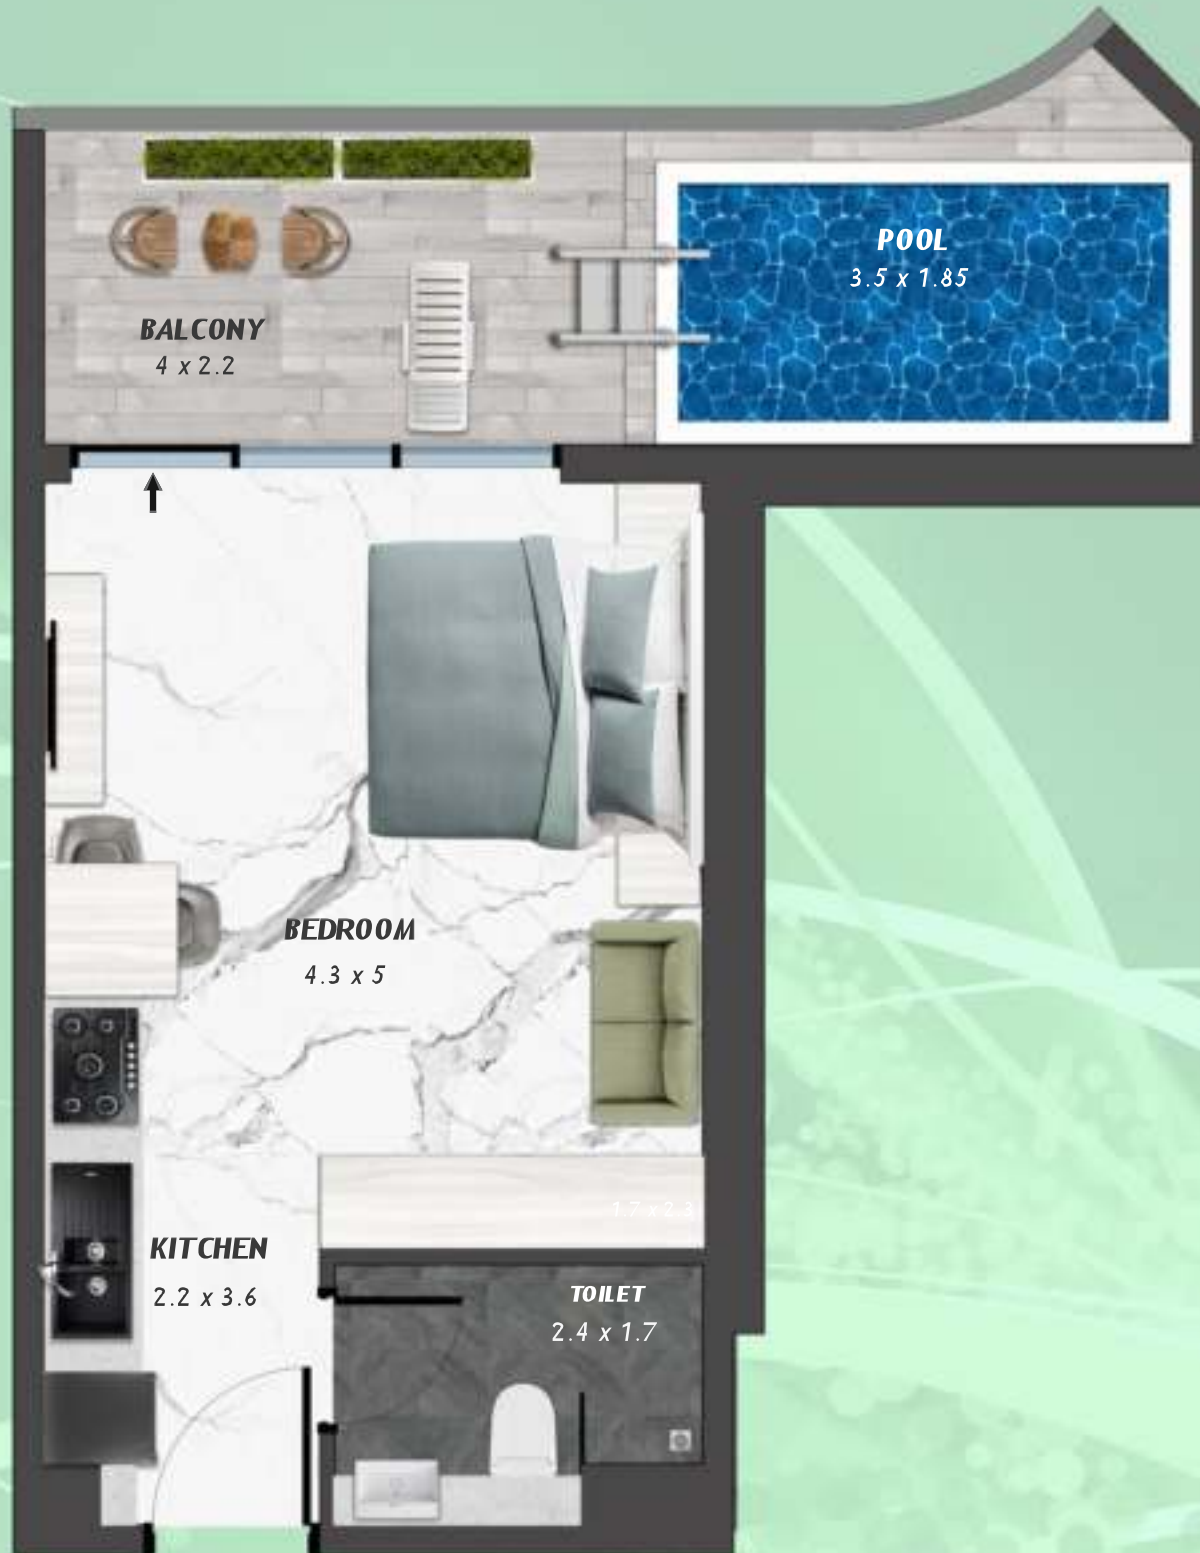

2 BERDOOM WITH POOL
1125

NET AREA
1068.64 Sqf

SAMANA
DEVELOPERS

KEYPLAN 12TH FLOOR

STUDIO WITH POOL
1201

NET AREA
559.40 Sqf

SAMANA
Ivy Gardens

KEYPLAN 12TH FLOOR