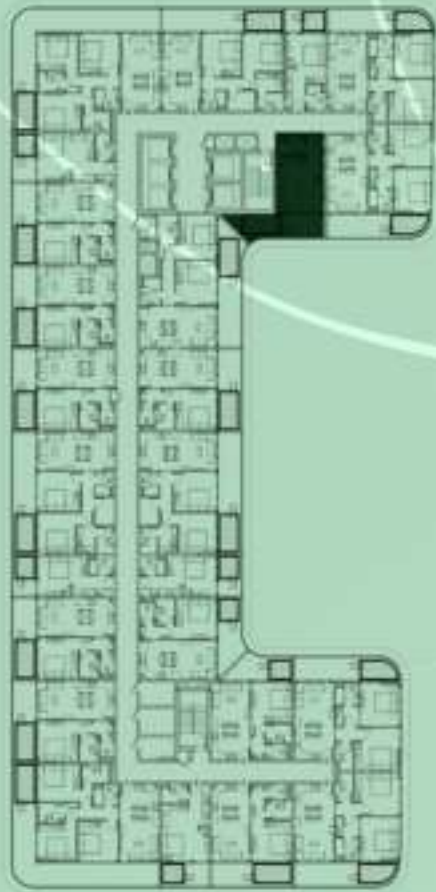

2 BERDOOM WITH POOL
1025

NET AREA
1068.64 Sqf

SAMANA
DEVELOPERS

KEYPLAN 11TH FLOOR

STUDIO WITH POOL
1101

NET AREA
559.40 Sqf

SAMANA
Ivy Gardens

KEYPLAN 11 TH FLOOR