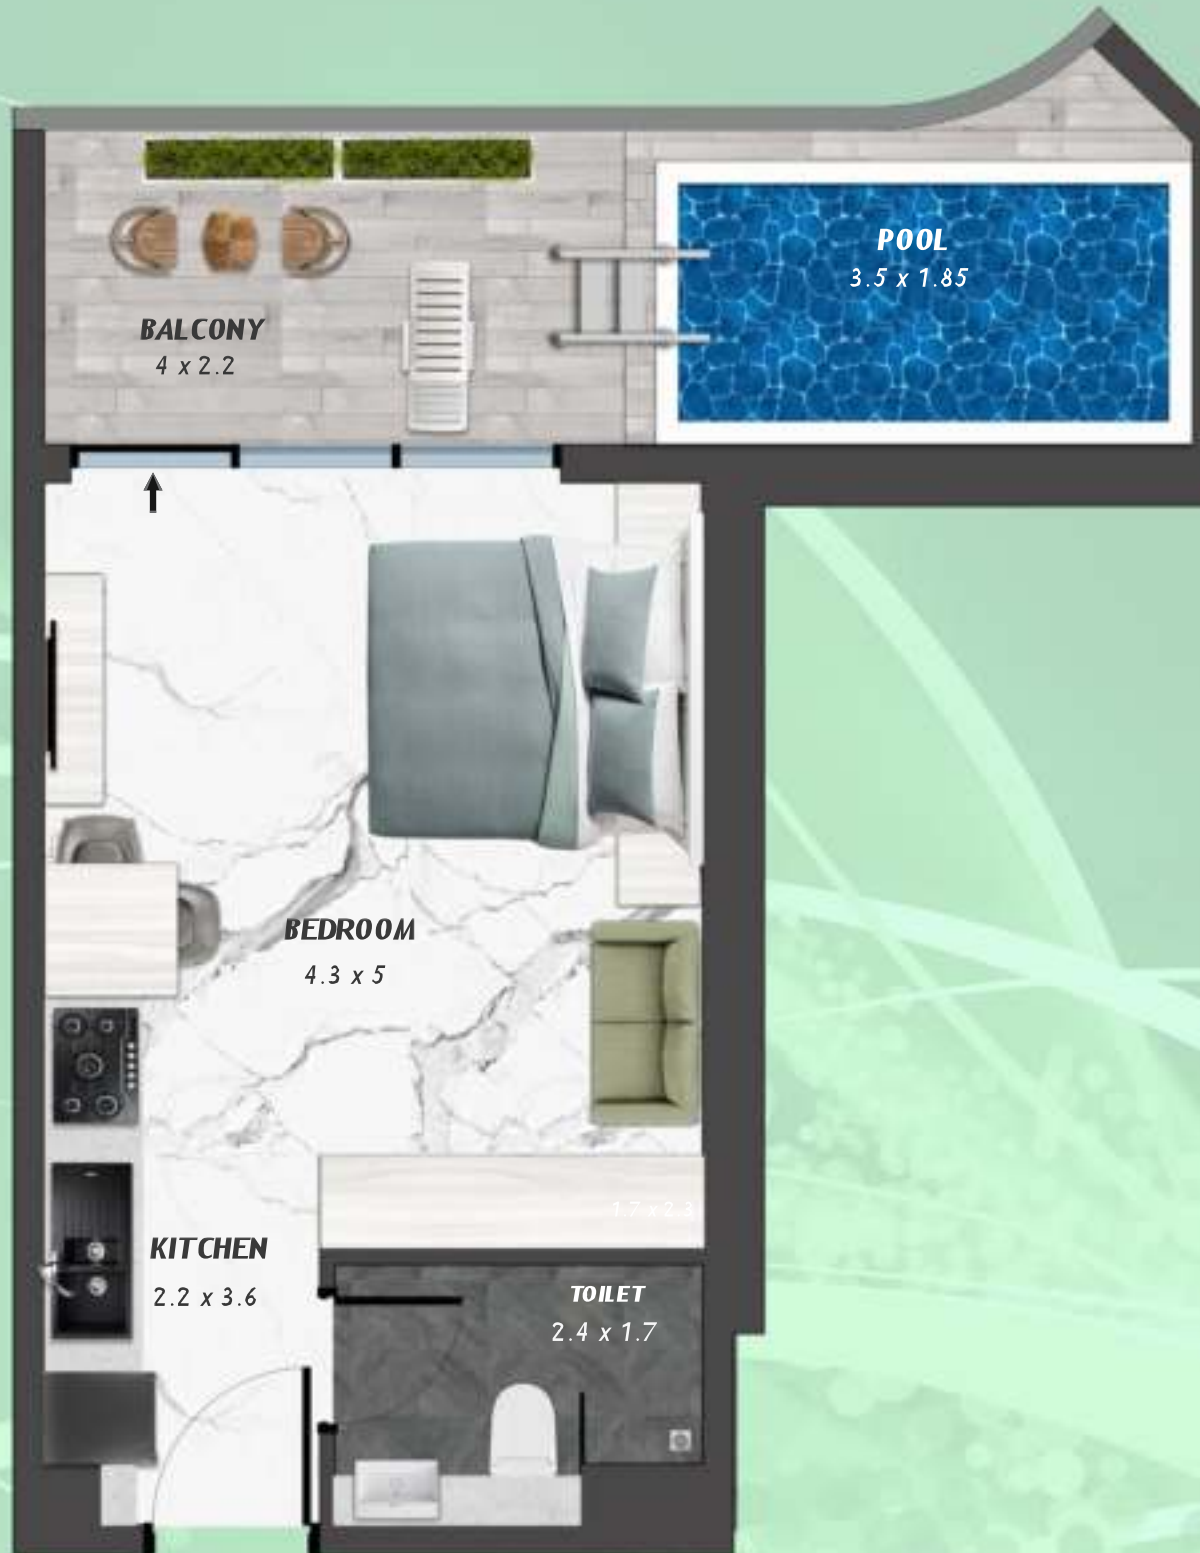

2 BERDOOM WITH POOL
1025

NET AREA
1068.64 Sqf

SAMANA
DEVELOPERS

KEYPLAN 11TH FLOOR

STUDIO WITH POOL
1101

NET AREA
559.40 Sqf

SAMANA
Ivy Gardens

KEYPLAN 11 TH FLOOR