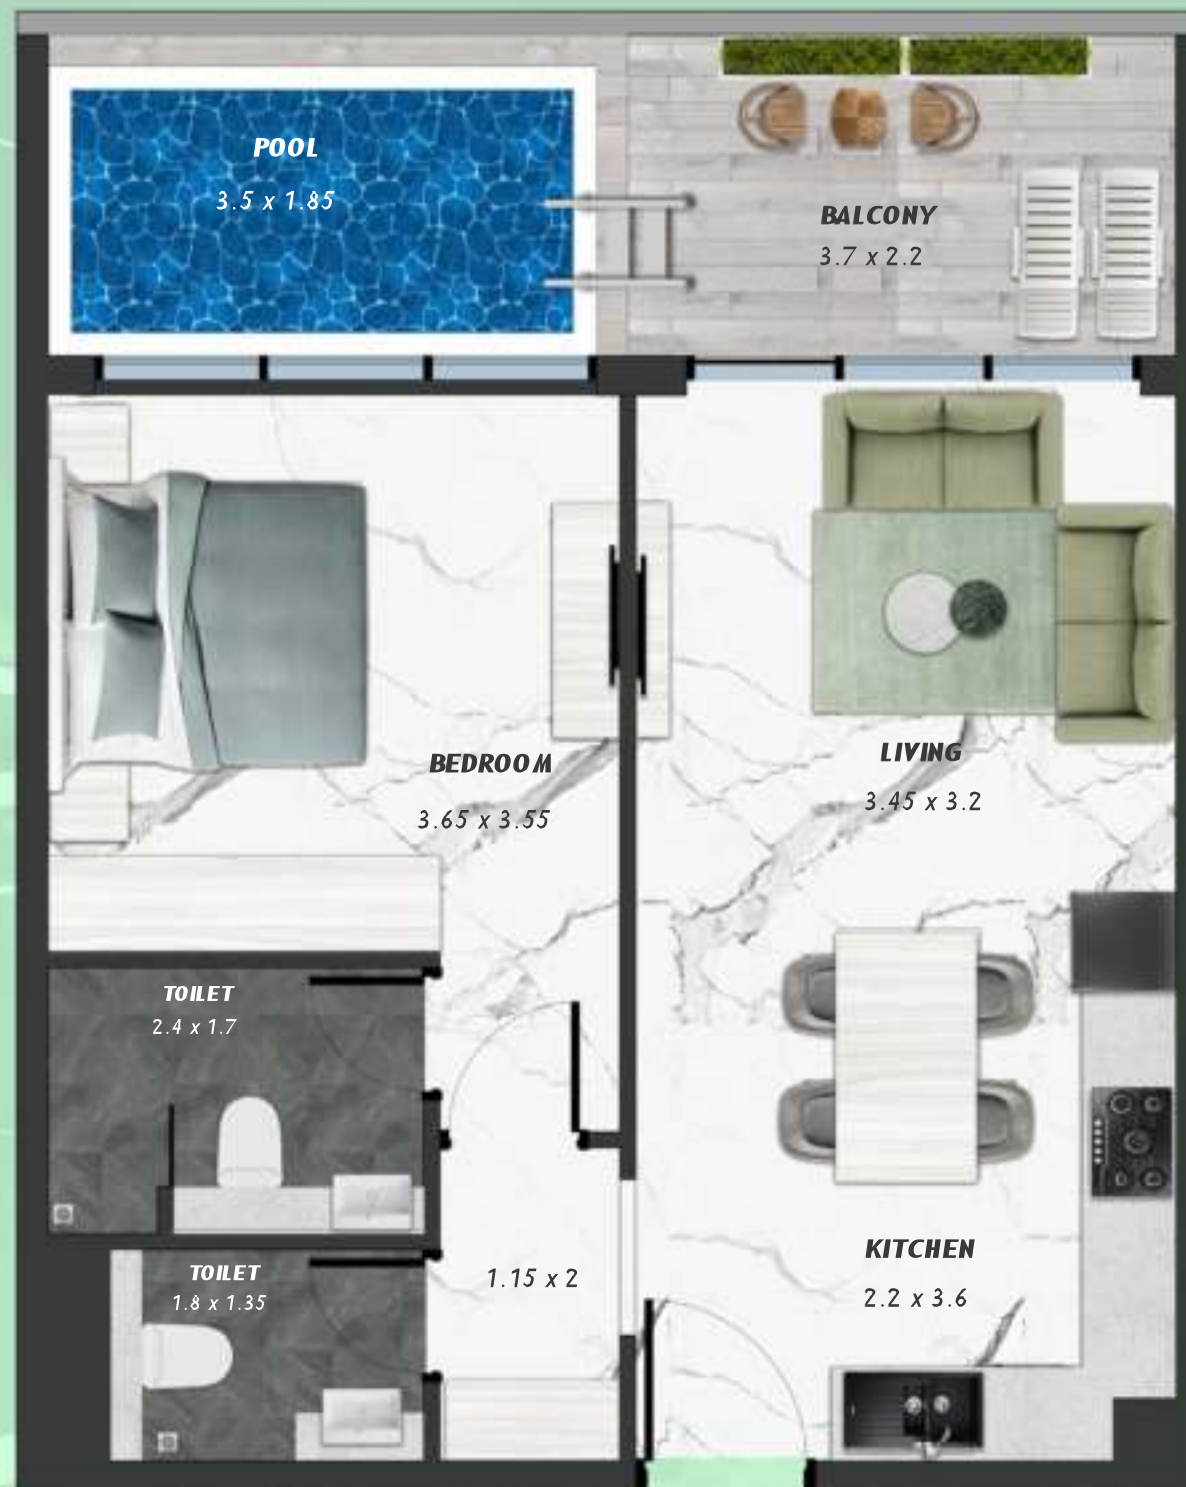

KEYPLAN 13TH FLOOR

STUDIO WITH POOL
1307

NET AREA
445.30 Sqf

SAMANA
Ivy Gardens

KEYPLAN 13TH FLOOR

1 BEDROOM WITH POOL
1308

NET AREA
731.84 Sqf

SAMANA
Ivy Gardens