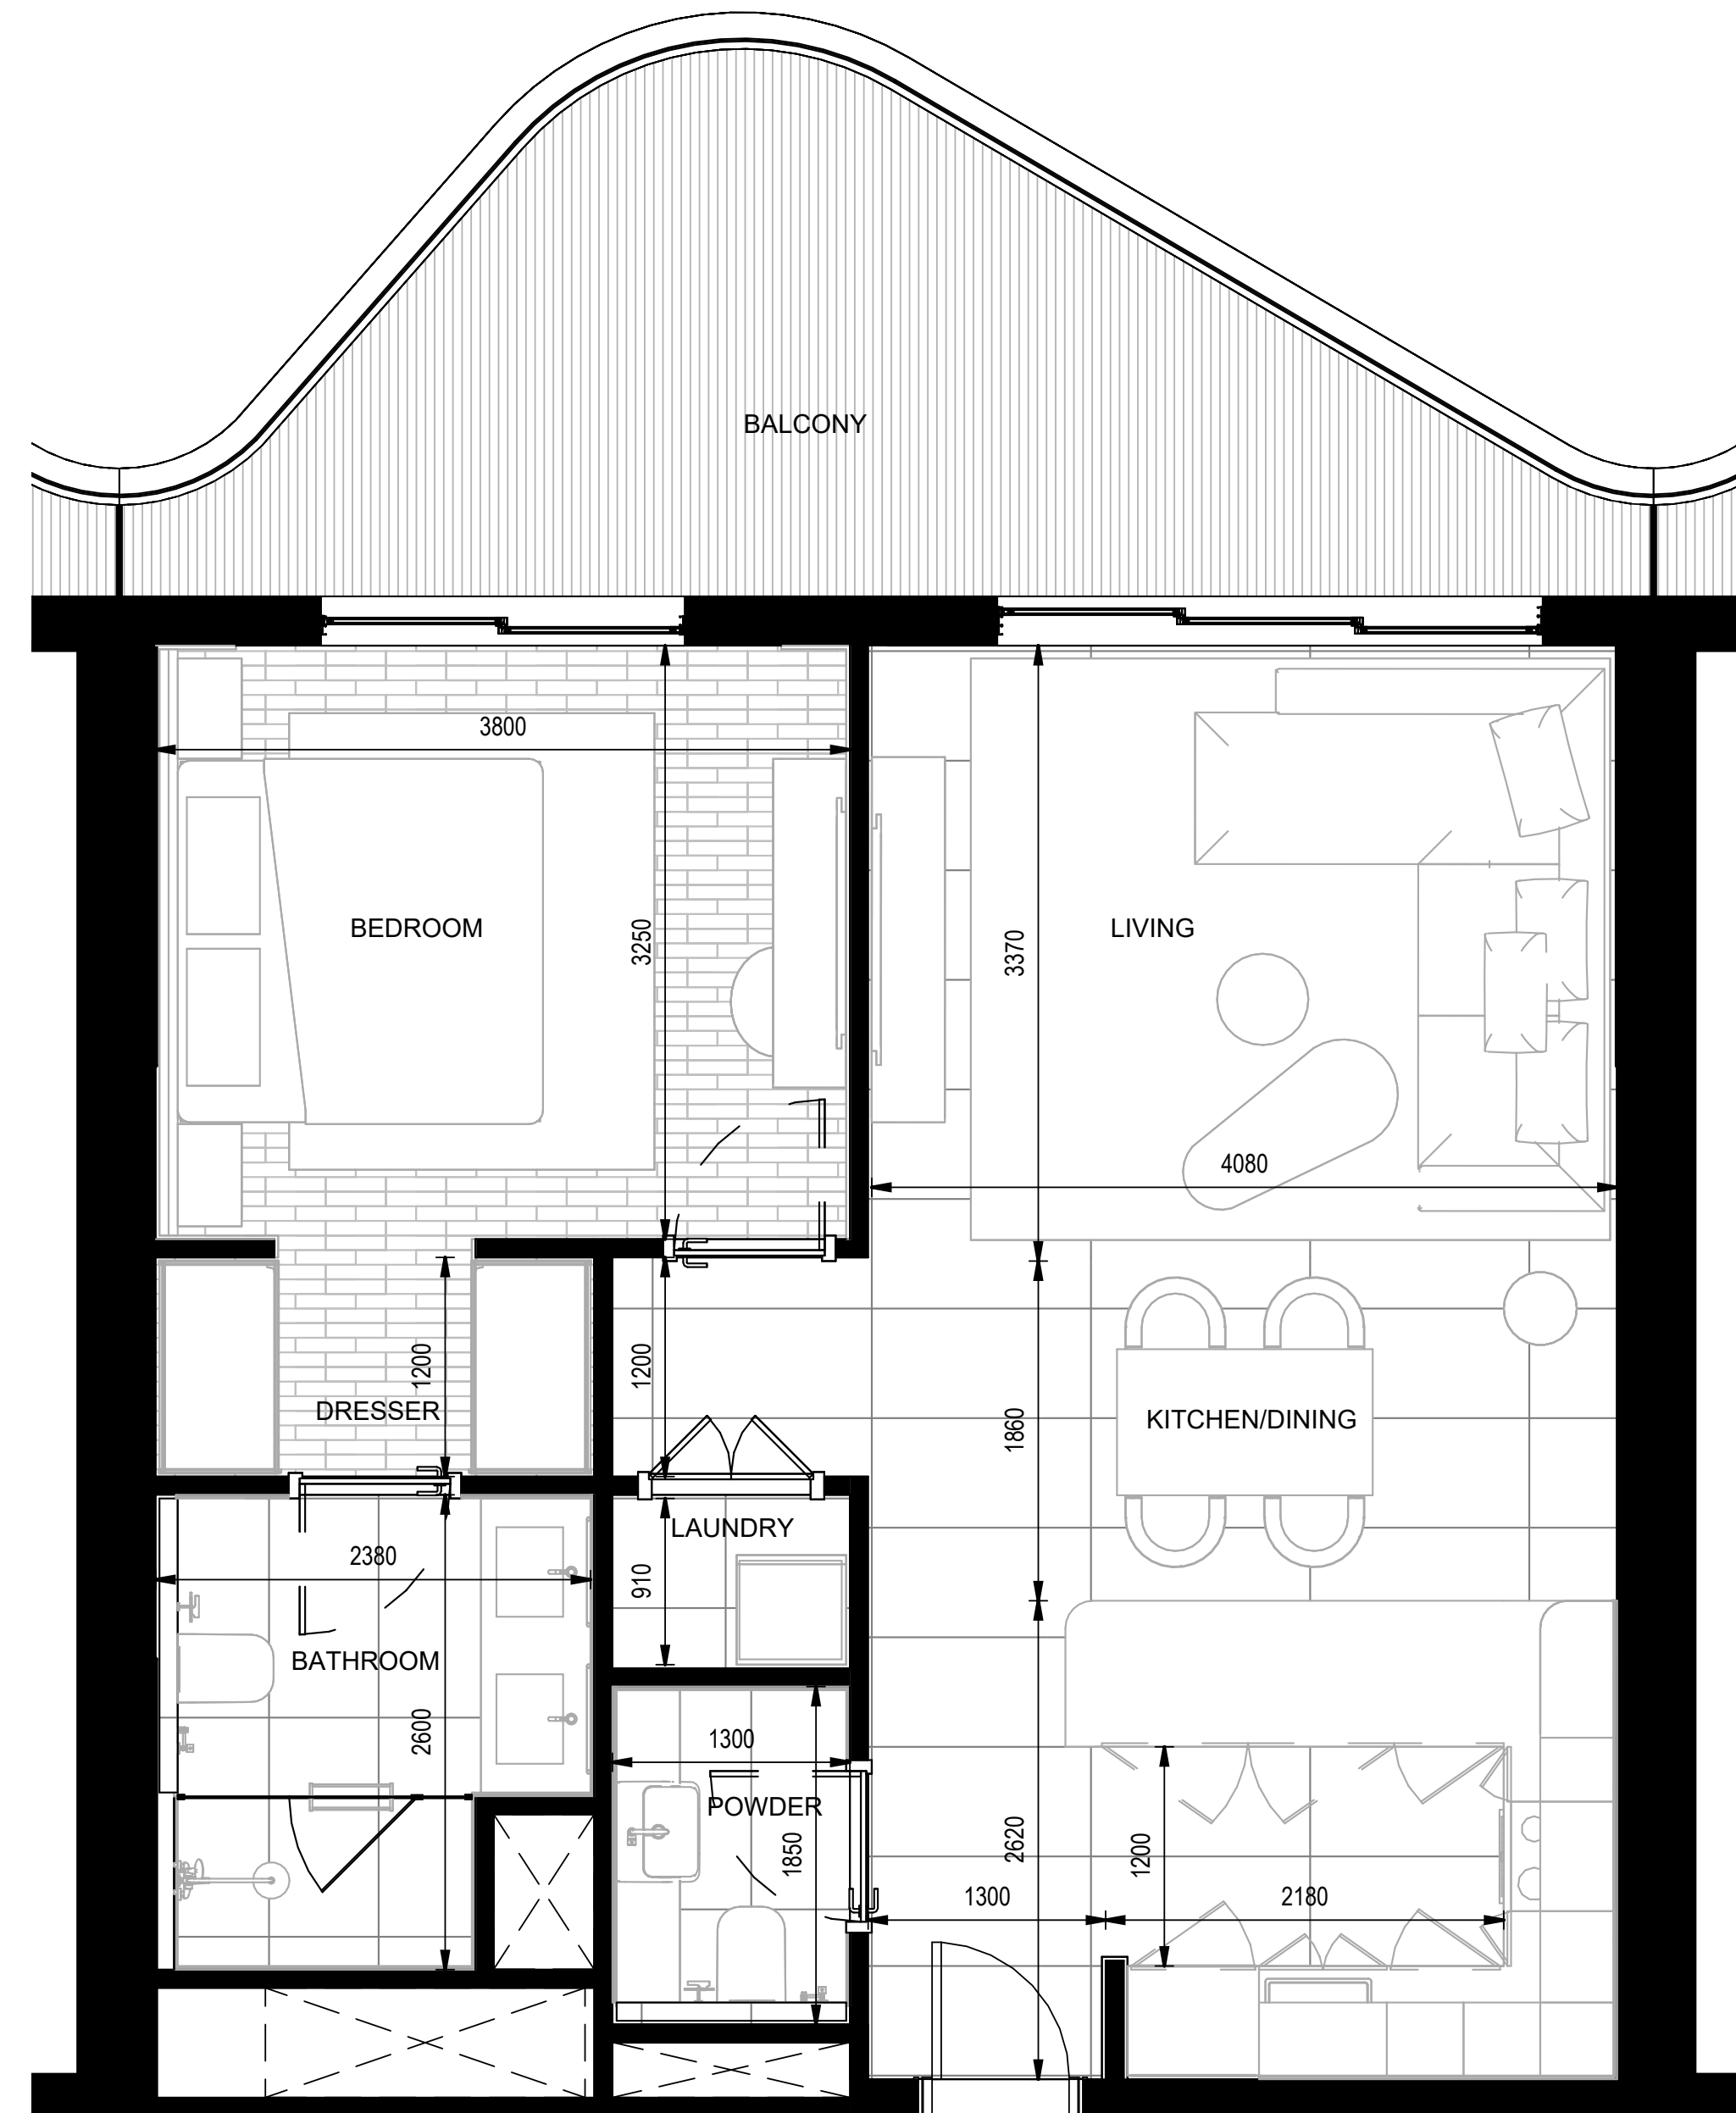

ROSSO BAY

RESIDENCES

FLOOR PLANS

UNIT TYPE 1A

1 BEDROOM

UNIT TYPE 2A

2 BEDROOM

UNIT TYPE 4A

4 BEDROOM