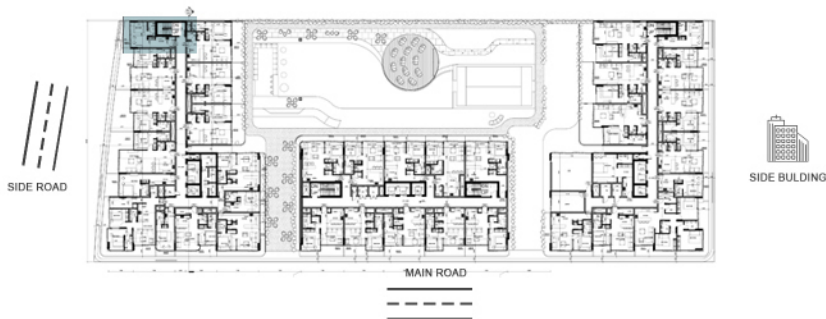

STUDIO APARTMENT

LEVEL 2 TO LEVEL 12

AREAS

TYPE-001

SUITE : 34.5 SQ.M.
BALCONY : 4.5 SQ.M.
TOTAL : 39 SQ.M.

LIST OF UNIT NUMBERS WITH THIS TYPE :

BLOCK A : 0211, 0311, 0412, 0512, 0612, 0712, 0812, 0912, 1012, 1112, 1212.
BLOCK C : 0204, 0304, 0404, 0504, 0604, 0704, 0804, 0904, 1004, 1104, 1204.

STUDIO APARTMENT

LEVEL 1

TYPE-001-1-(A)

AREAS

SUITE : 34.5 SQ.M.
BALCONY : 8.9 SQ.M.
TOTAL : 43.4 SQ.M.

LIST OF UNIT NUMBERS WITH THIS TYPE :

BLOCK A : 0111.

STUDIO APARTMENT

LEVEL 1

TYPE-001-1-(C)

AREAS

SUITE : 34.5 SQ.M.
BALCONY : 10.1 SQ.M.
TOTAL : 44.6 SQ.M.

LIST OF UNIT NUMBERS WITH THIS TYPE :

BLOCK C : 0104.

STUDIO APARTMENT

LEVEL 2 TO LEVEL 12

AREAS

TYPE-002

SUITE : 37.2 SQ.M.
BALCONY : 5.3 SQ.M.
TOTAL : 42.6 SQ.M.

LIST OF UNIT NUMBERS WITH THIS TYPE :

BLOCK C : 0208, 0308, 0408, 0508, 0608, 0708, 0808, 0908, 1008, 1108, 1208

STUDIO APARTMENT

LEVEL 1