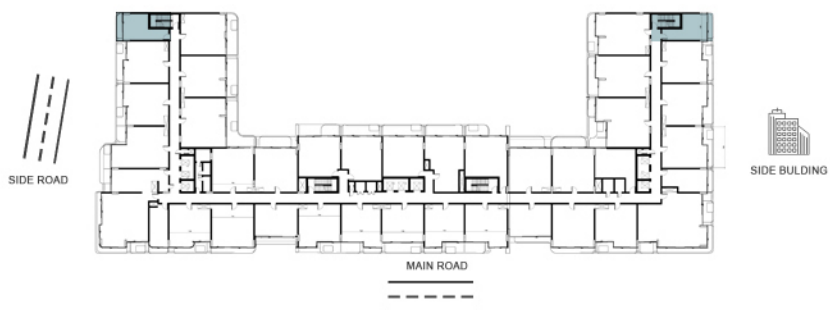

STUDIO APARTMENT

LEVEL 2 TO LEVEL 12

AREAS

TYPE-001

SUITE : 34.5 SQ.M.
BALCONY : 4.5 SQ.M.
TOTAL : 39 SQ.M.

LIST OF UNIT NUMBERS WITH THIS TYPE :

BLOCK A : 0211, 0311, 0412, 0512, 0612, 0712, 0812, 0912, 1012, 1112, 1212.
BLOCK C : 0204, 0304, 0404, 0504, 0604, 0704, 0804, 0904, 1004, 1104, 1204.

STUDIO APARTMENT

LEVEL 1

TYPE-001-1-(A)

AREAS

SUITE : 34.5 SQ.M.
BALCONY : 8.9 SQ.M.
TOTAL : 43.4 SQ.M.

LIST OF UNIT NUMBERS WITH THIS TYPE :

BLOCK A : 0111.

STUDIO APARTMENT

LEVEL 1

TYPE-001-1-(C)

AREAS

SUITE : 34.5 SQ.M.
BALCONY : 10.1 SQ.M.
TOTAL : 44.6 SQ.M.

LIST OF UNIT NUMBERS WITH THIS TYPE :

BLOCK C : 0104.

STUDIO APARTMENT

LEVEL 2 TO LEVEL 12