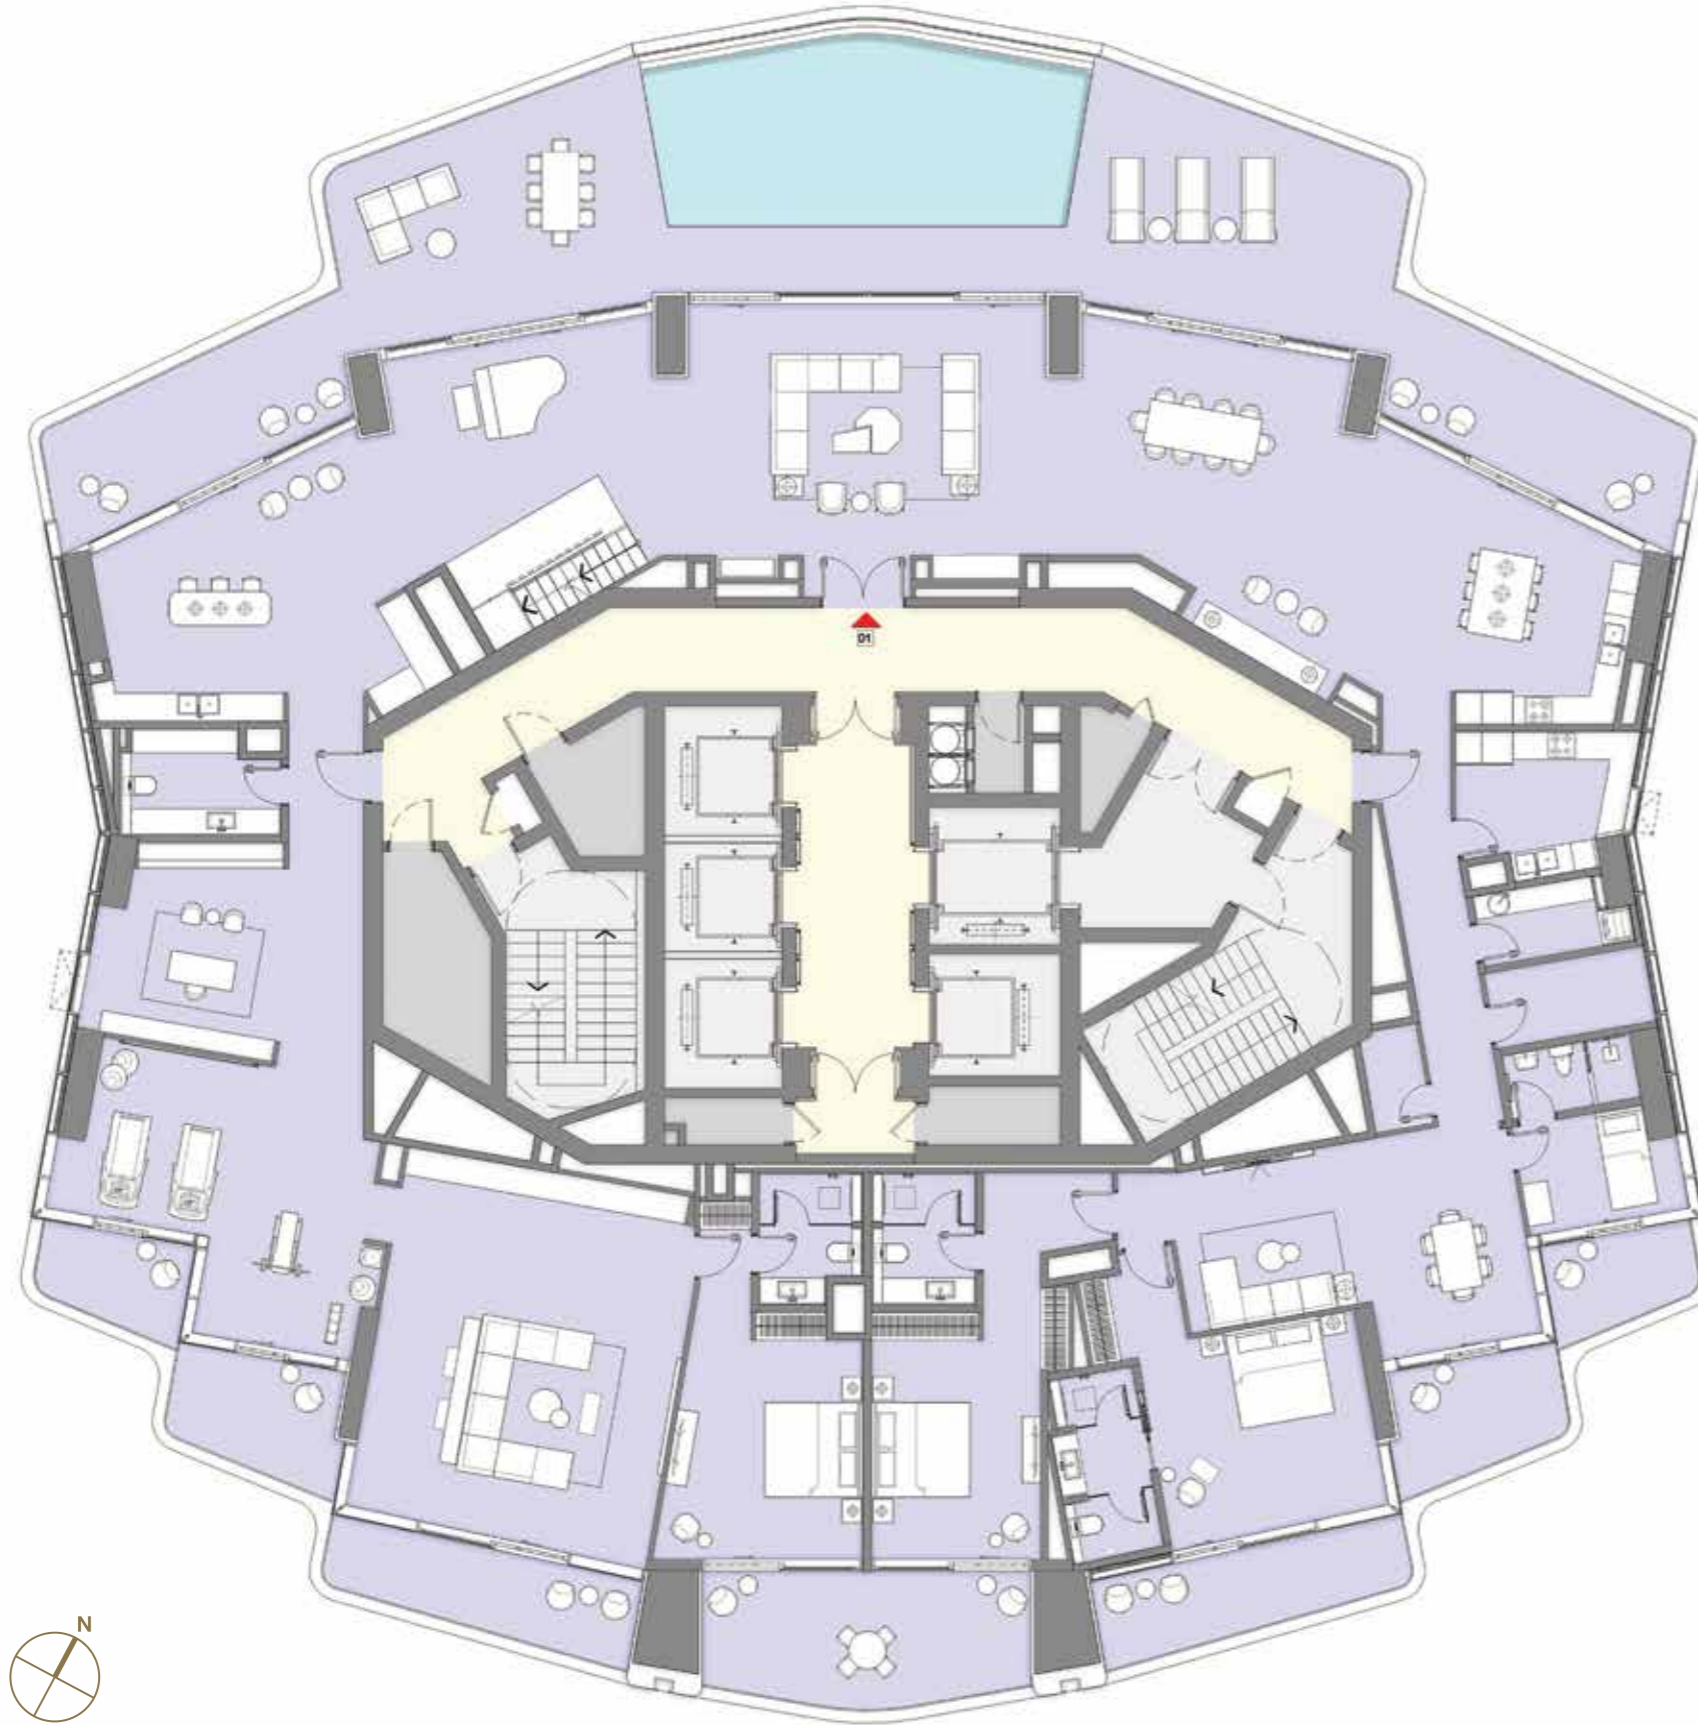

SUPERLUX PENTHOUSE LOWER FLOOR

LIV
LUX

TYPICAL FLOORPLANS

Penthouse Levels

Levels 46 - 47

5 Bedroom
Duplex Superlux Penthouse