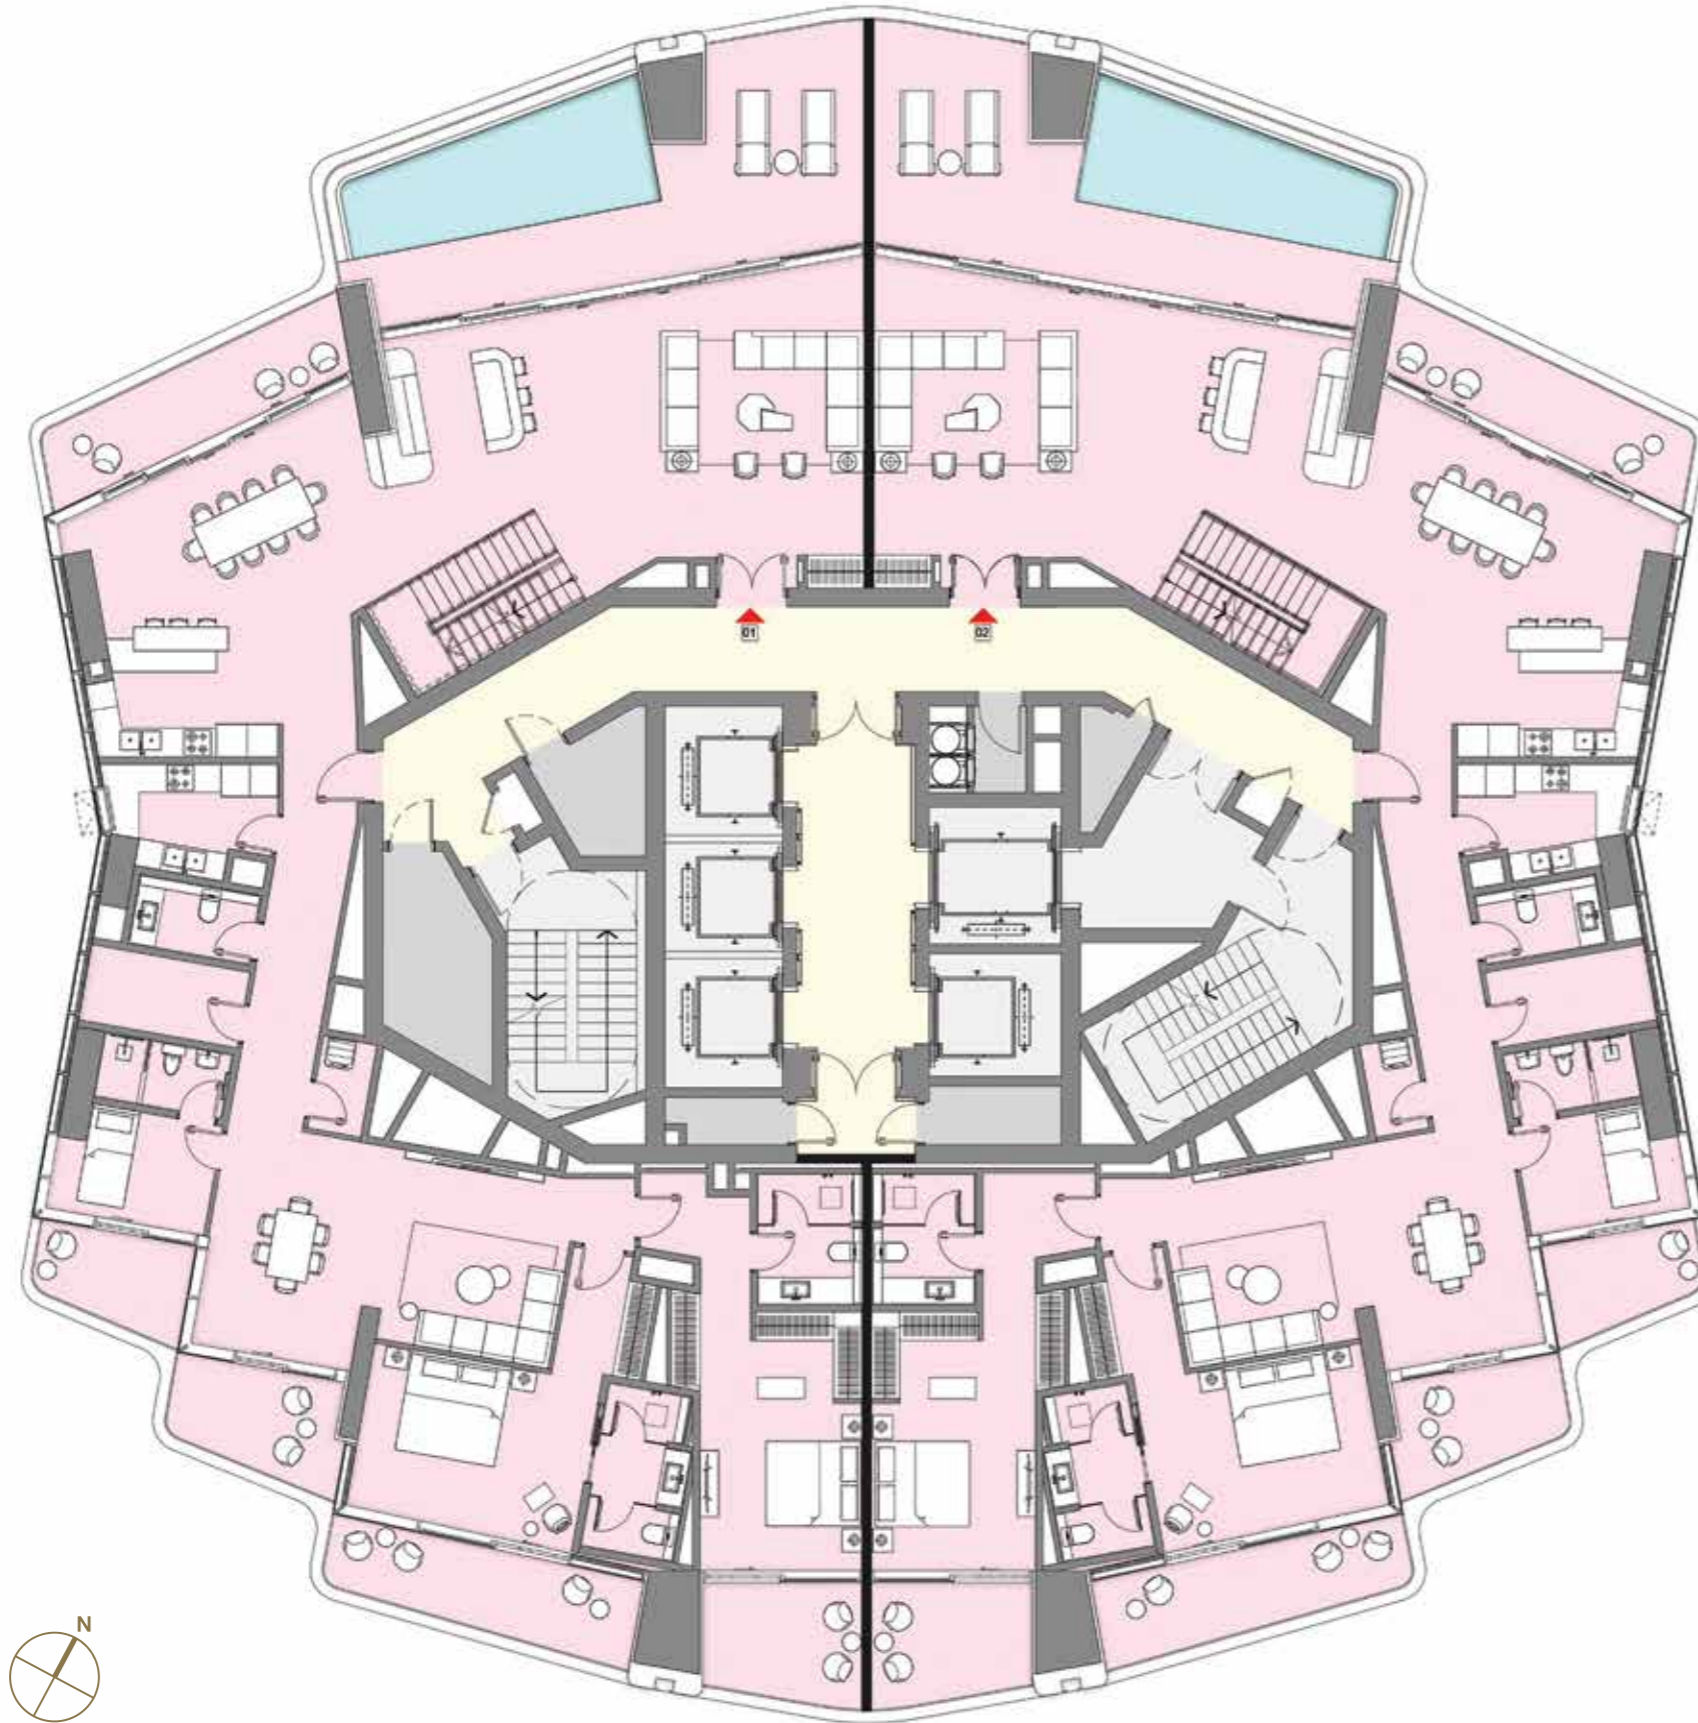

LIV
LUX

TYPICAL FLOORPLANS

Penthouse Levels

Levels 42 - 45

4 Bedroom Duplex Penthouses

(UNITS 01, 02)

PENTHOUSE LOWER FLOOR