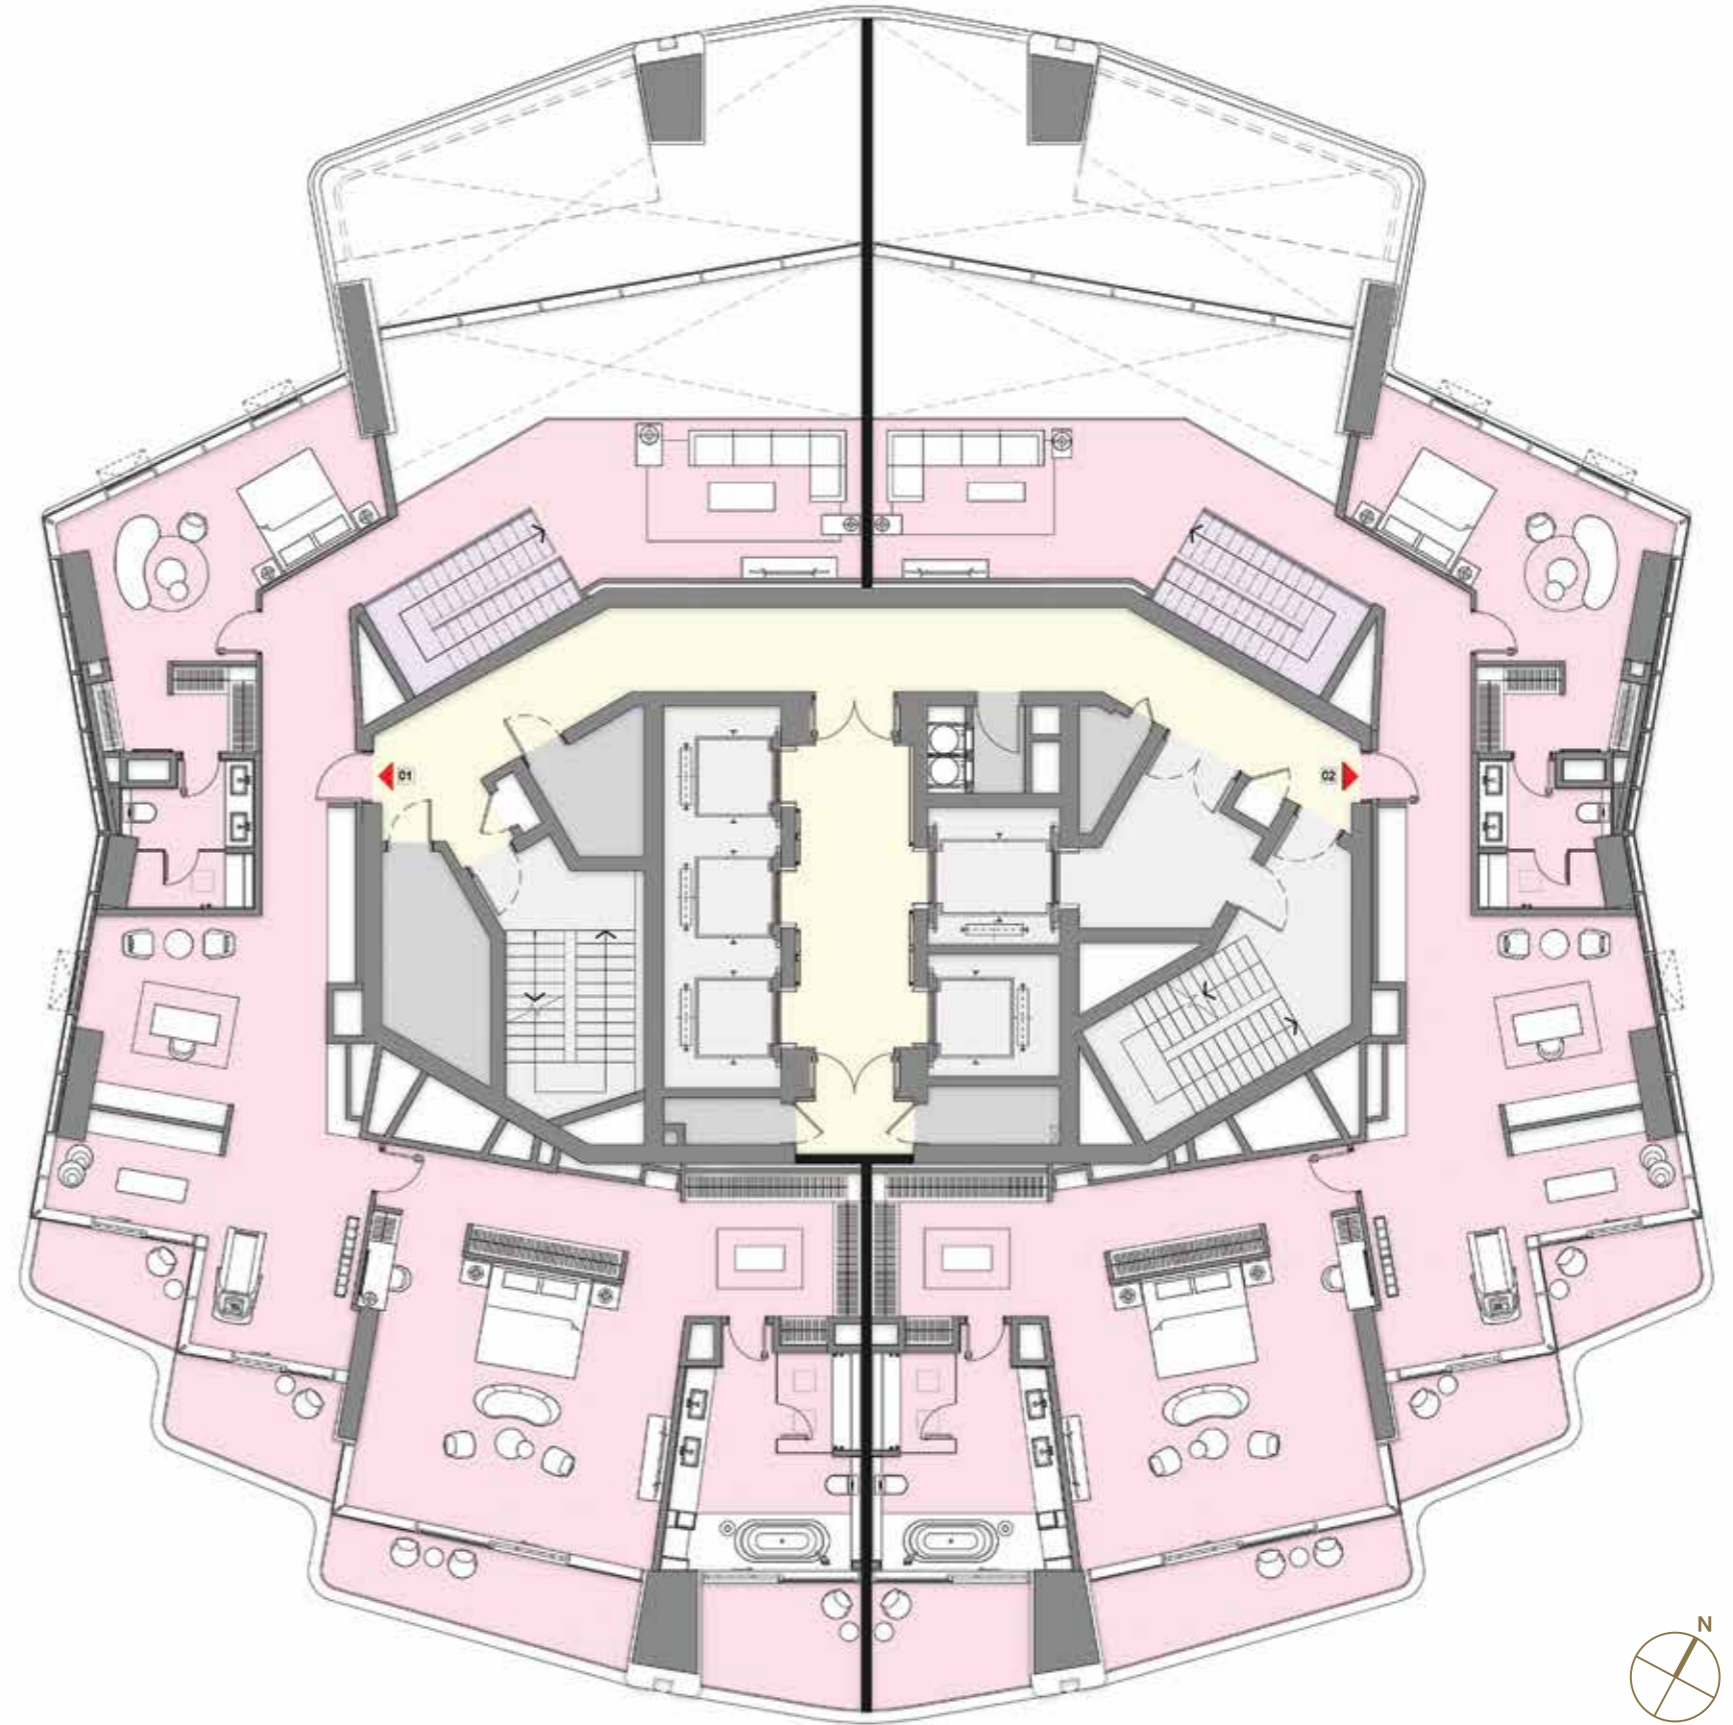

PENTHOUSE UPPER FLOOR