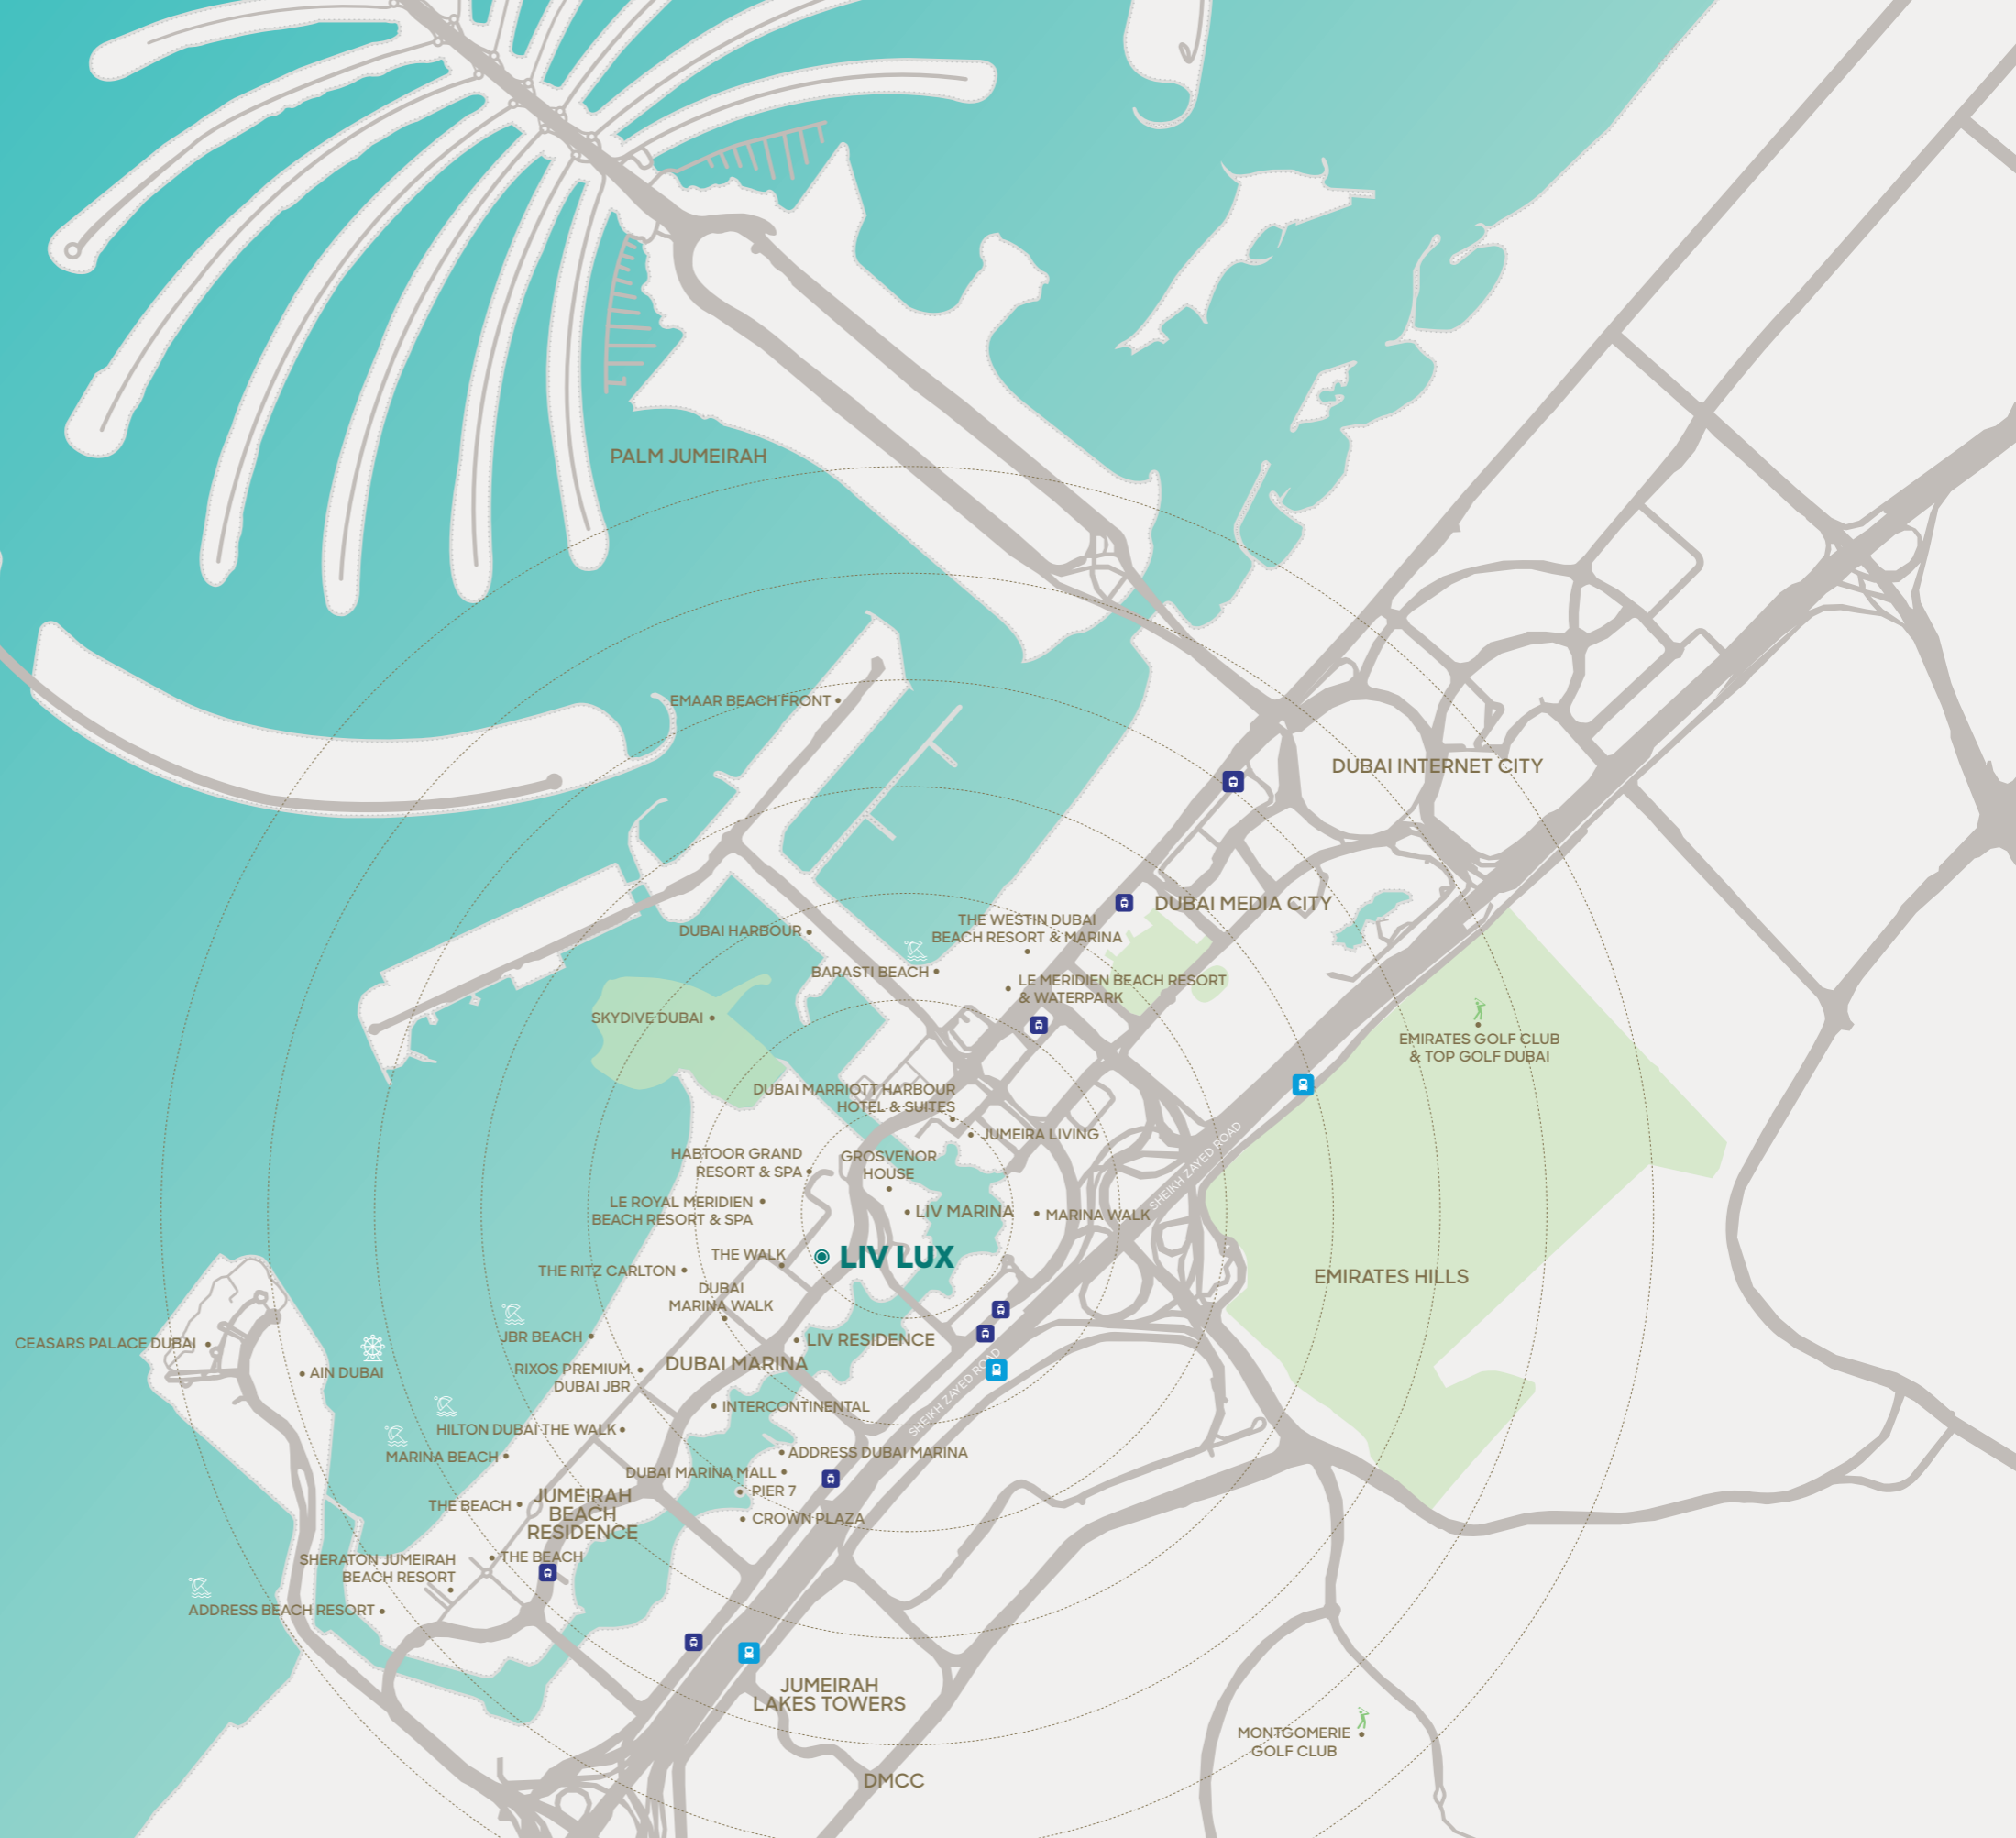

LIV BETWEEN THE BEACH & DUBAI MARINA

The tower enjoys a prime location nestled between the majestic Arabian Gulf and the vibrant sophistication of Dubai Marina.

The areas
new address for
Ultra-Luxury
Oceanfront living.

REDEFINING THE SKYLINE

LOCATION

DUBAI MARINA

All within 5 minutes

DINING, LEISURE & SHOPPING

The Beach, JBR
Emirates Golf Club & TopGolf Dubai
Montgomerie Golf Club
Ain Dubai - Bluewaters
Dubai Marina Mall

5 STAR HOTELS

Le Royal Meridien
Ritz Carlton
Intercontinental
Grosvenor House
The Address JBR & Marina
Jumeirah Living Marina

TRANSPORT

Dubai Metro
Dubai Tram
RTA Water Taxi
Sheikh Zayed Road

OTHER NEARBY DESTINATIONS

Dubai International Airport - 22 mins
Al Maktoum International Airport - 22 mins
Mall of the Emirates - 7 mins
Dubai Hills Mall - 10 mins
Palm Jumeirah - 5 mins
DIFC - 18mins
Atlantis Aquaventure - 9 mins
Dubai Parks & Resorts - 15 mins